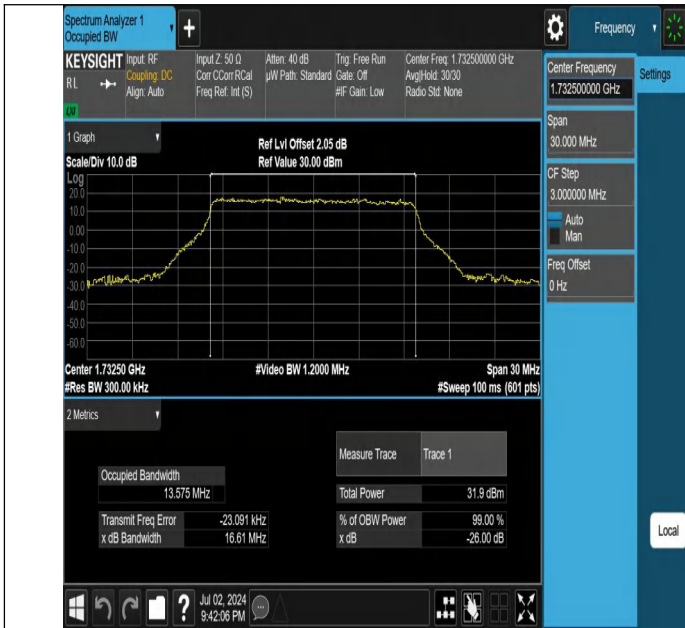

Band4-15MHz-QPSK-20175-75RB#0-PASS