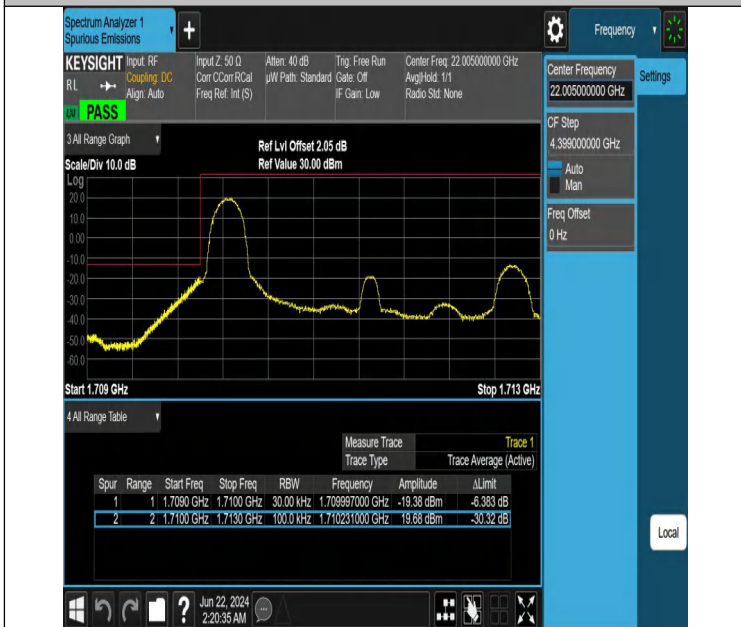

Band Edge

Test Graphs

Band4_1.4MHz_QPSK_19957_1RB#0

Band4_1.4MHz_QPSK_19957_1RB#5

Band4_1.4MHz_QPSK_19957_6RB#0

Band4_1.4MHz_QPSK_20393_1RB#0

Band4_1.4MHz_QPSK_20393_1RB#5

Band4_1.4MHz_QPSK_20393_6RB#0