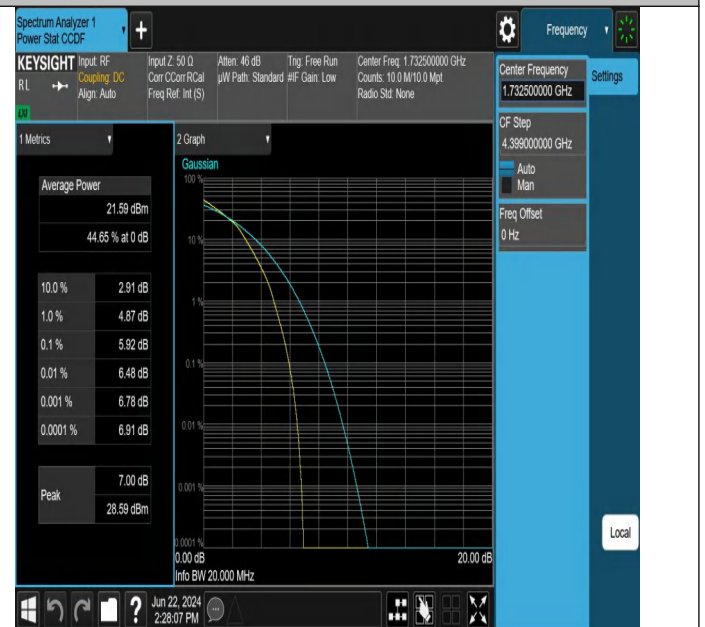

Band4-10MHz-QPSK-20175-50RB#0-PASS

Band4-10MHz-16QAM-20175-27RB#0-PASS

Band4-15MHz-QPSK-20175-75RB#0-PASS

Band4-15MHz-16QAM-20175-27RB#0-PASS

Band4-20MHz-QPSK-20175-100RB#0-PASS

Band4-20MHz-16QAM-20175-27RB#0-PASS

26dB Bandwidth and Occupied Bandwidth

Test Result

Band	Bandwidth	Modulation	Channel	RB Configuration	Occupied Bandwidth (MHz)	26dB Bandwidth (MHz)	Verdict
Band4	1.4MHz	QPSK	20175	6RB#0	1.0948	1.423	PASS
Band4	1.4MHz	16QAM	20175	6RB#0	1.1019	1.455	PASS
Band4	3MHz	QPSK	20175	15RB#0	2.6897	3.148	PASS
Band4	3MHz	16QAM	20175	15RB#0	2.6859	3.114	PASS
Band4	5MHz	QPSK	20175	25RB#0	4.4829	5.088	PASS
Band4	5MHz	16QAM	20175	25RB#0	4.4784	5.135	PASS
Band4	10MHz	QPSK	20175	50RB#0	8.9107	9.682	PASS
Band4	10MHz	16QAM	20175	27RB#0	5.1710	8.290	PASS
Band4	15MHz	QPSK	20175	75RB#0	13.575	16.61	PASS
Band4	15MHz	16QAM	20175	27RB#0	5.3384	8.413	PASS
Band4	20MHz	QPSK	20175	100RB#0	17.931	20.72	PASS
Band4	20MHz	16QAM	20175	27RB#0	5.4767	8.305	PASS