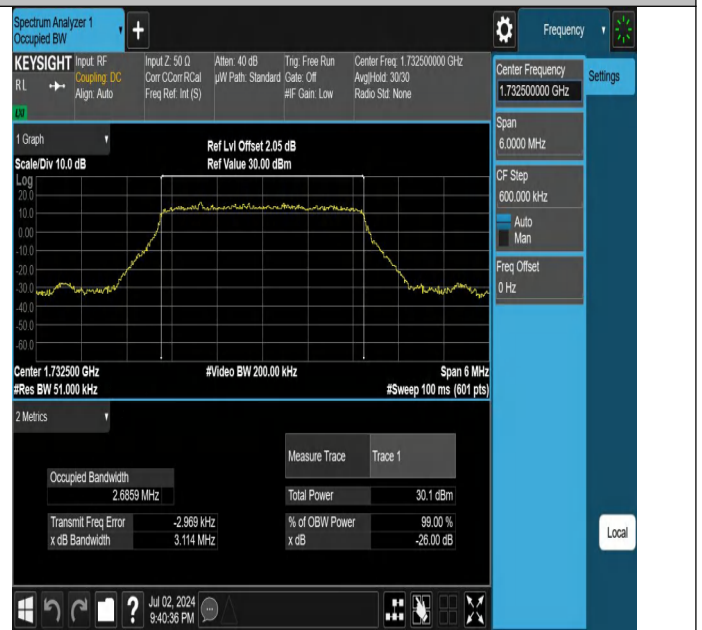

Test Graphs

Band4-1.4MHz-QPSK-20175-6RB#0-PASS

Band4-1.4MHz-16QAM-20175-6RB#0-PASS

Band4-3MHz-QPSK-20175-15RB#0-PASS

Band4-3MHz-16QAM-20175-15RB#0-PASS

Band4-5MHz-QPSK-20175-25RB#0-PASS

Band4-5MHz-16QAM-20175-25RB#0-PASS