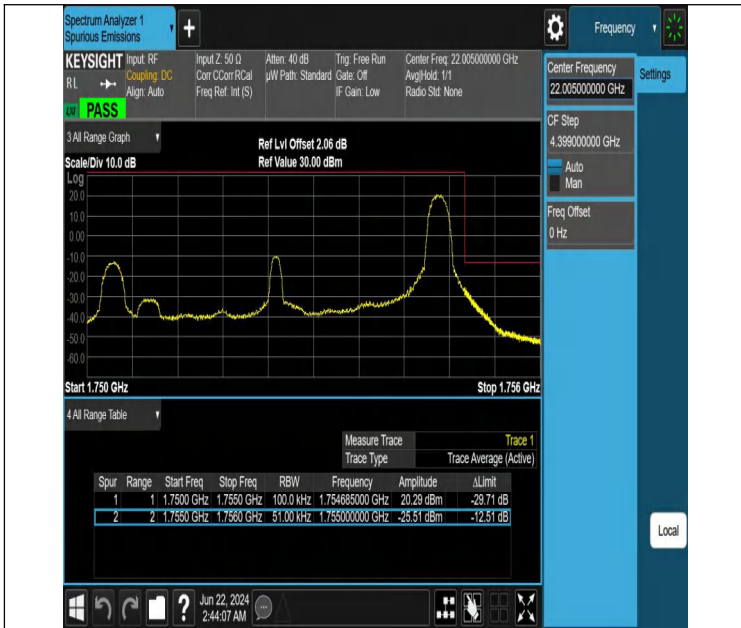

Band4_5MHz_QPSK_20375_1RB#24