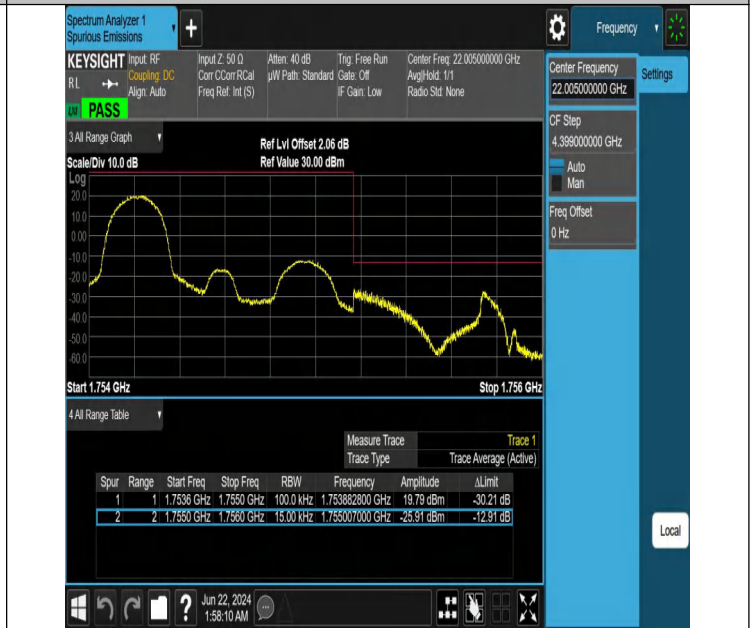

Band Edge

Test Graphs

Band4_1.4MHz_QPSK_19957_1RB#0

Band4_1.4MHz_QPSK_19957_1RB#5

Band4_1.4MHz_QPSK_19957_6RB#0

Band4_1.4MHz_QPSK_20393_1RB#0

Band4_1.4MHz_QPSK_20393_1RB#5

Band4_1.4MHz_QPSK_20393_6RB#0