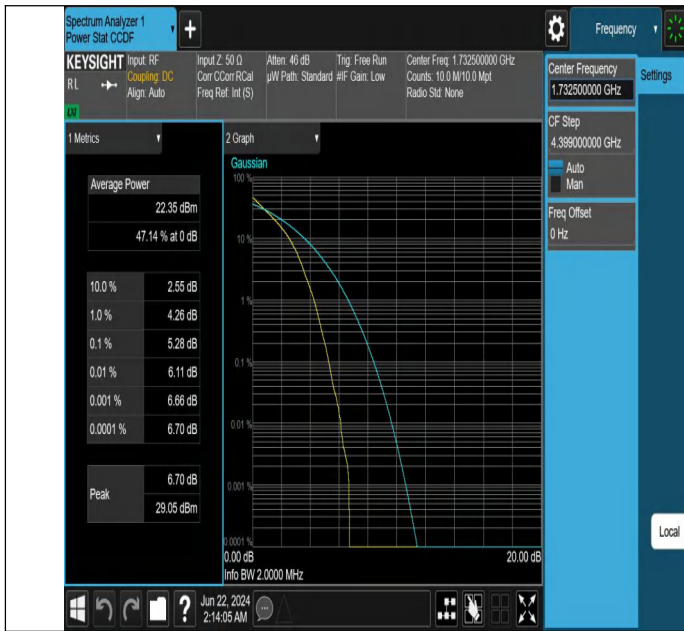

Test Graphs

Band4-1.4MHz-QPSK-20175-6RB#0-PASS