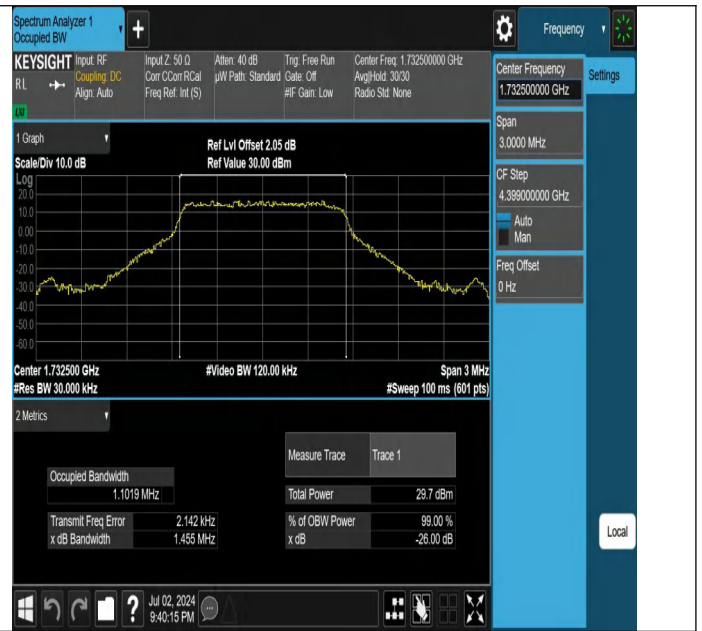

Band4-1.4MHz-16QAM-20175-6RB#0-PASS