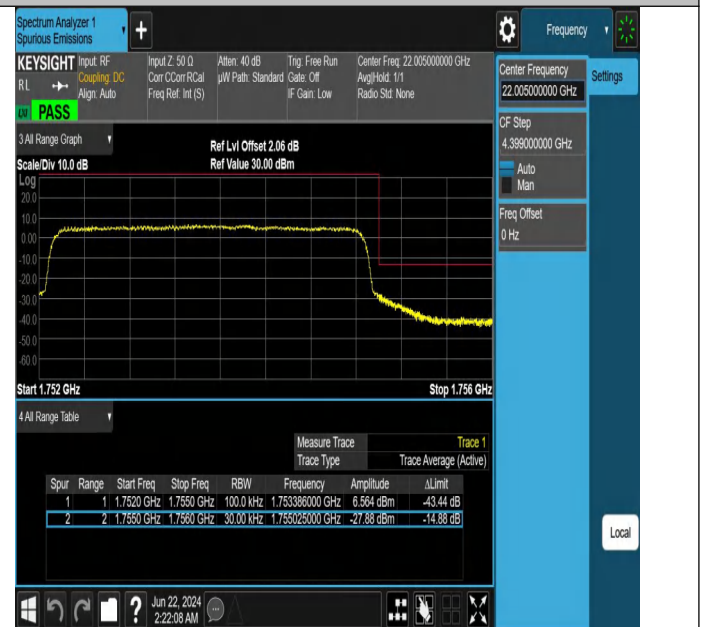

Band4_3MHz_QPSK_20385_15RB#0