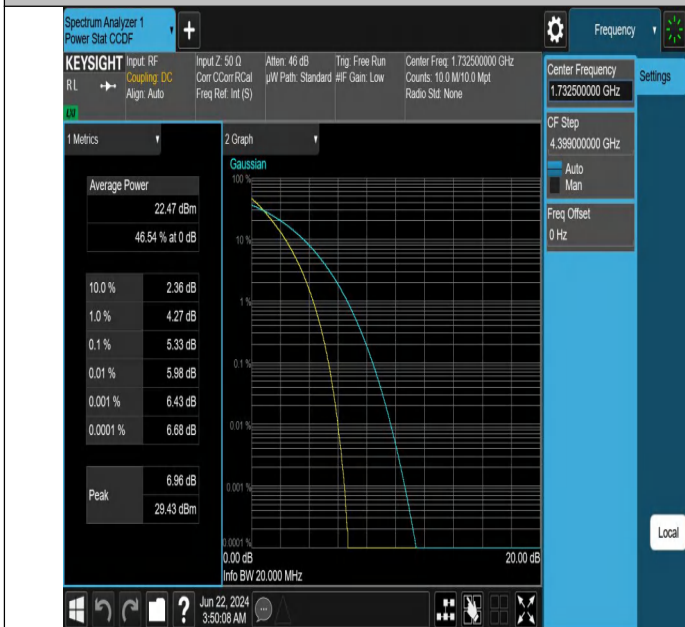

Band4-10MHz-QPSK-20175-50RB#0-PASS

Band4-10MHz-16QAM-20175-27RB#0-PASS

Band4-15MHz-QPSK-20175-75RB#0-PASS

Band4-15MHz-16QAM-20175-27RB#0-PASS

Band4-20MHz-QPSK-20175-100RB#0-PASS

Band4-20MHz-16QAM-20175-27RB#0-PASS

26dB Bandwidth and Occupied Bandwidth

Test Result

Band	Bandwidth	Modulation	Channel	RB Configuration	Occupied Bandwidth (MHz)	26dB Bandwidth (MHz)	Verdict
Band4	1.4MHz	QPSK	20175	6RB#0	1.0948	1.423	PASS
Band4	1.4MHz	16QAM	20175	6RB#0	1.1019	1.455	PASS
Band4	3MHz	QPSK	20175	15RB#0	2.6897	3.148	PASS
Band4	3MHz	16QAM	20175	15RB#0	2.6859	3.114	PASS
Band4	5MHz	QPSK	20175	25RB#0	4.4829	5.088	PASS
Band4	5MHz	16QAM	20175	25RB#0	4.4784	5.135	PASS
Band4	10MHz	QPSK	20175	50RB#0	8.9107	9.682	PASS
Band4	10MHz	16QAM	20175	27RB#0	5.1710	8.290	PASS
Band4	15MHz	QPSK	20175	75RB#0	13.575	16.61	PASS
Band4	15MHz	16QAM	20175	27RB#0	5.3384	8.413	PASS
Band4	20MHz	QPSK	20175	100RB#0	17.931	20.72	PASS
Band4	20MHz	16QAM	20175	27RB#0	5.4767	8.305	PASS