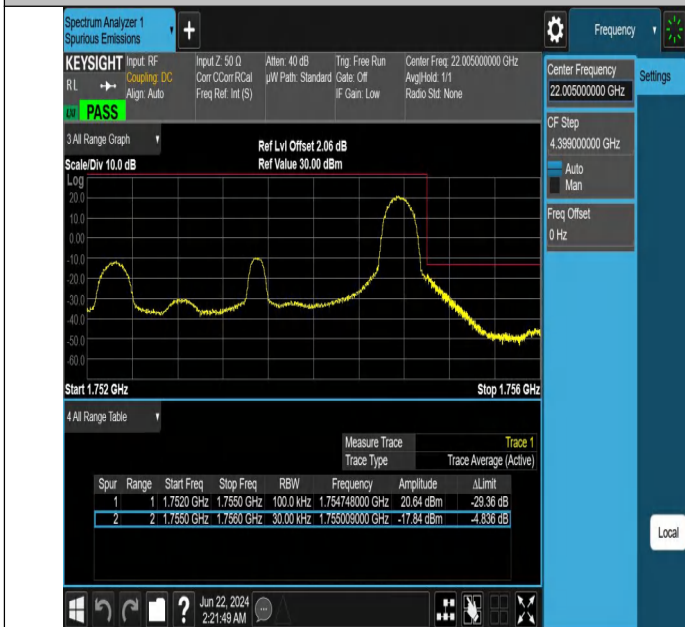

Band4_3MHz_QPSK_20385_1RB#14