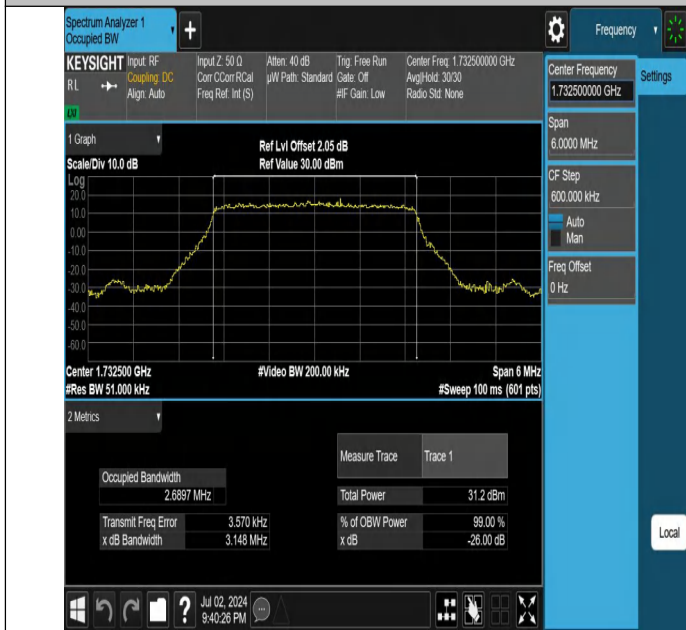

Band4-3MHz-QPSK-20175-15RB#0-PASS