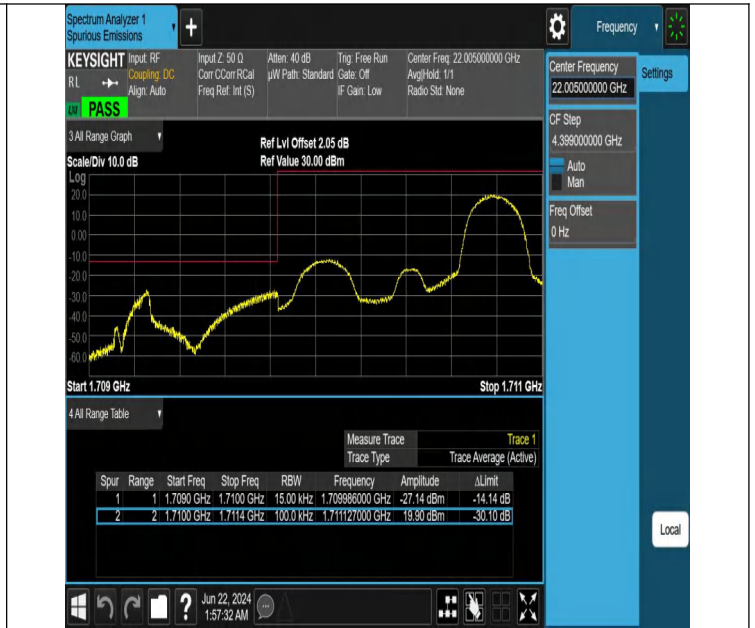

Band4_1.4MHz_QPSK_19957_1RB#5