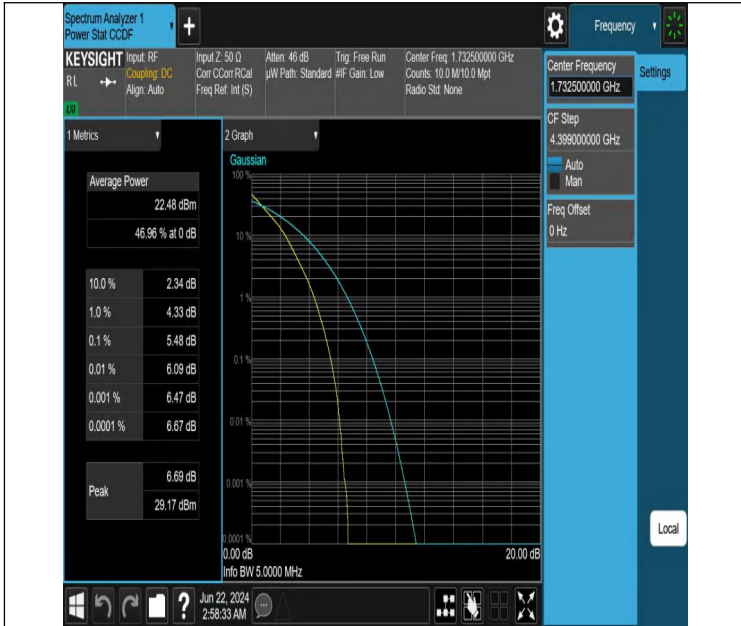

Peak-to-Average Ratio(CCDF)

Test Result

Band	Bandwidth	Modulation	Channel	RB Configuration	Result(dB)	Limit(dB)	Verdict
Band4	1.4MHz	QPSK	20175	6RB#0	5.28	13	PASS
Band4	1.4MHz	16QAM	20175	6RB#0	6.12	13	PASS
Band4	3MHz	QPSK	20175	15RB#0	5.36	13	PASS
Band4	3MHz	16QAM	20175	15RB#0	6.14	13	PASS
Band4	5MHz	QPSK	20175	25RB#0	5.48	13	PASS
Band4	5MHz	16QAM	20175	25RB#0	6.23	13	PASS
Band4	10MHz	QPSK	20175	50RB#0	5.44	13	PASS
Band4	10MHz	16QAM	20175	27RB#0	6.13	13	PASS
Band4	15MHz	QPSK	20175	75RB#0	5.73	13	PASS
Band4	15MHz	16QAM	20175	27RB#0	6.03	13	PASS
Band4	20MHz	QPSK	20175	100RB#0	5.33	13	PASS
Band4	20MHz	16QAM	20175	27RB#0	5.92	13	PASS

Test Graphs

Band4-1.4MHz-QPSK-20175-6RB#0-PASS

Band4-1.4MHz-16QAM-20175-6RB#0-PASS

Band4-3MHz-QPSK-20175-15RB#0-PASS

Band4-3MHz-16QAM-20175-15RB#0-PASS

Band4-5MHz-QPSK-20175-25RB#0-PASS

Band4-5MHz-16QAM-20175-25RB#0-PASS