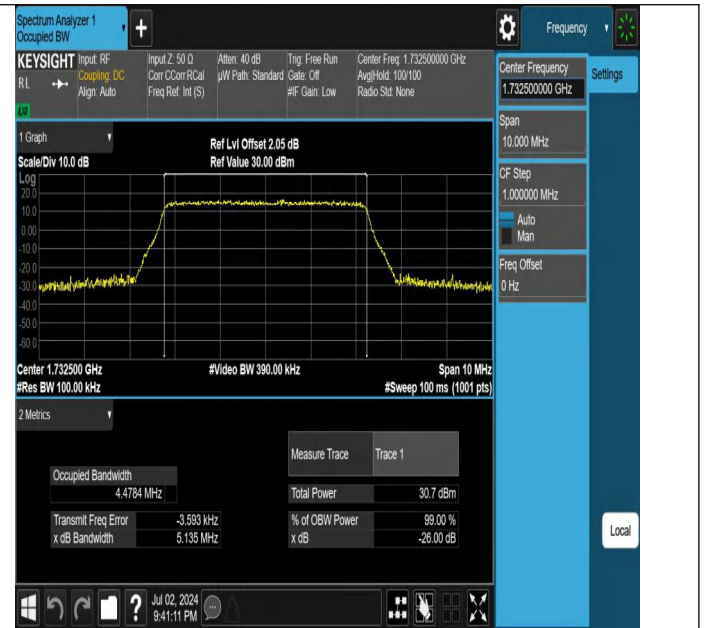

Test Graphs

Band4-1.4MHz-QPSK-20175-6RB#0-PASS

Band4-1.4MHz-16QAM-20175-6RB#0-PASS

Band4-3MHz-QPSK-20175-15RB#0-PASS

Band4-3MHz-16QAM-20175-15RB#0-PASS

Band4-5MHz-QPSK-20175-25RB#0-PASS

Band4-5MHz-16QAM-20175-25RB#0-PASS