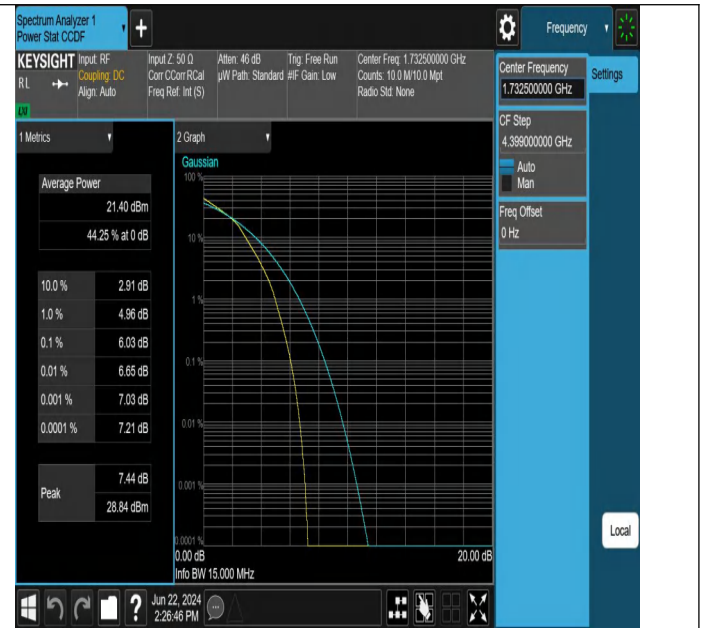

Band4-15MHz-16QAM-20175-27RB#0-PASS