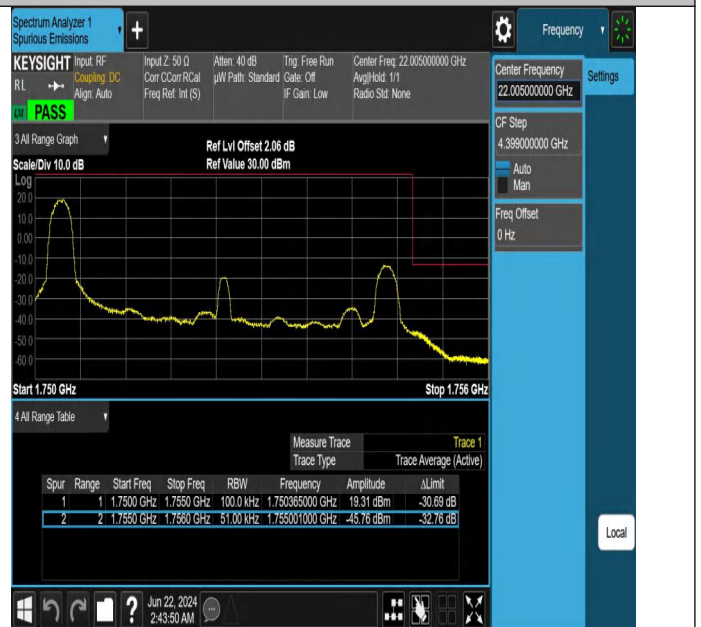

Band4_5MHz_QPSK_20375_1RB#0