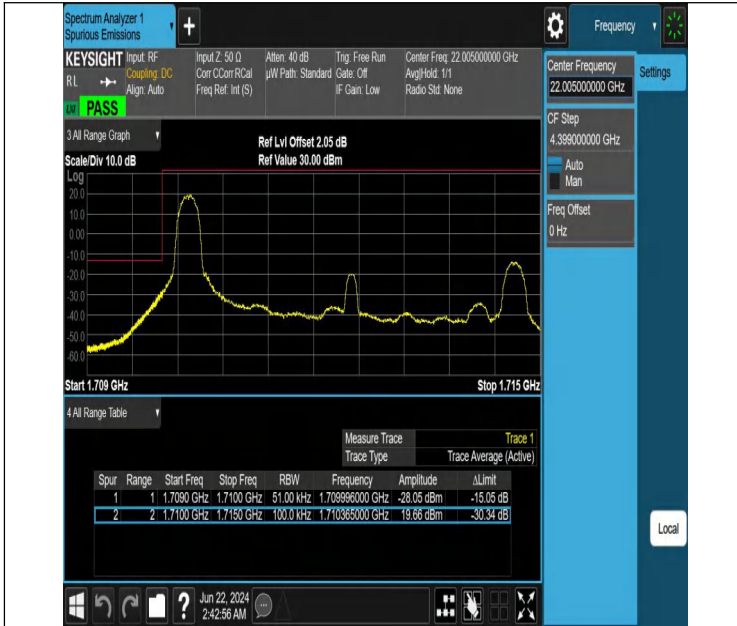

Band4_5MHz_QPSK_19975_1RB#0