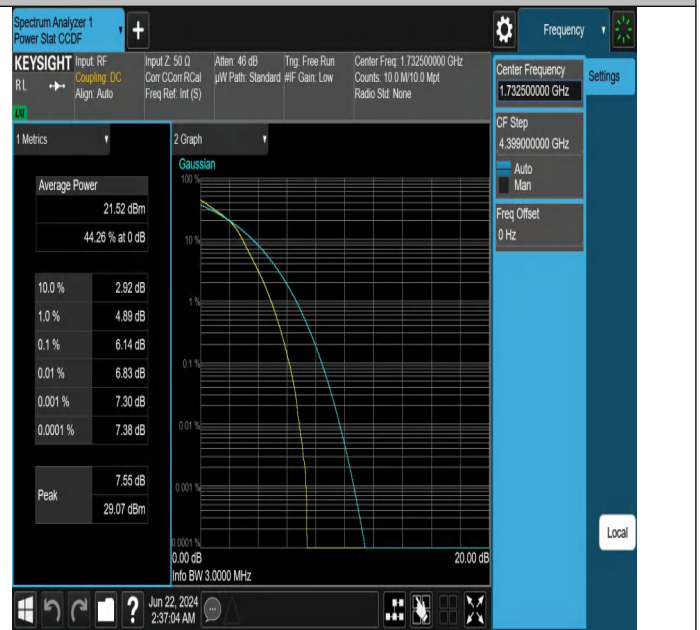

Peak-to-Average Ratio(CCDF)

Test Result

Band	Bandwidth	Modulation	Channel	RB Configuration	Result(dB)	Limit(dB)	Verdict
Band4	1.4MHz	QPSK	20175	6RB#0	5.28	13	PASS
Band4	1.4MHz	16QAM	20175	6RB#0	6.12	13	PASS
Band4	3MHz	QPSK	20175	15RB#0	5.36	13	PASS
Band4	3MHz	16QAM	20175	15RB#0	6.14	13	PASS
Band4	5MHz	QPSK	20175	25RB#0	5.48	13	PASS
Band4	5MHz	16QAM	20175	25RB#0	6.23	13	PASS
Band4	10MHz	QPSK	20175	50RB#0	5.44	13	PASS
Band4	10MHz	16QAM	20175	27RB#0	6.13	13	PASS
Band4	15MHz	QPSK	20175	75RB#0	5.73	13	PASS
Band4	15MHz	16QAM	20175	27RB#0	6.03	13	PASS
Band4	20MHz	QPSK	20175	100RB#0	5.33	13	PASS
Band4	20MHz	16QAM	20175	27RB#0	5.92	13	PASS

Test Graphs

Band4-1.4MHz-QPSK-20175-6RB#0-PASS

Band4-1.4MHz-16QAM-20175-6RB#0-PASS

Band4-3MHz-QPSK-20175-15RB#0-PASS

Band4-3MHz-16QAM-20175-15RB#0-PASS

Band4-5MHz-QPSK-20175-25RB#0-PASS

Band4-5MHz-16QAM-20175-25RB#0-PASS