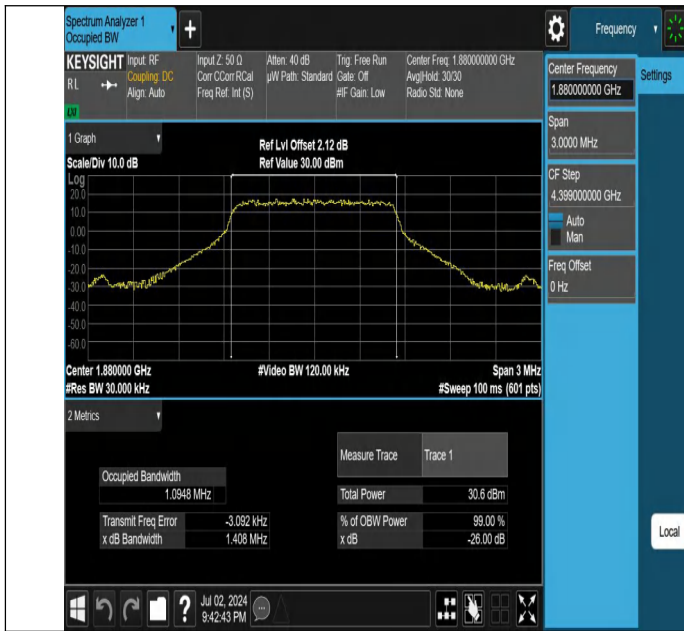

Test Graphs

Band2-1.4MHz-QPSK-18900-6RB#0-PASS