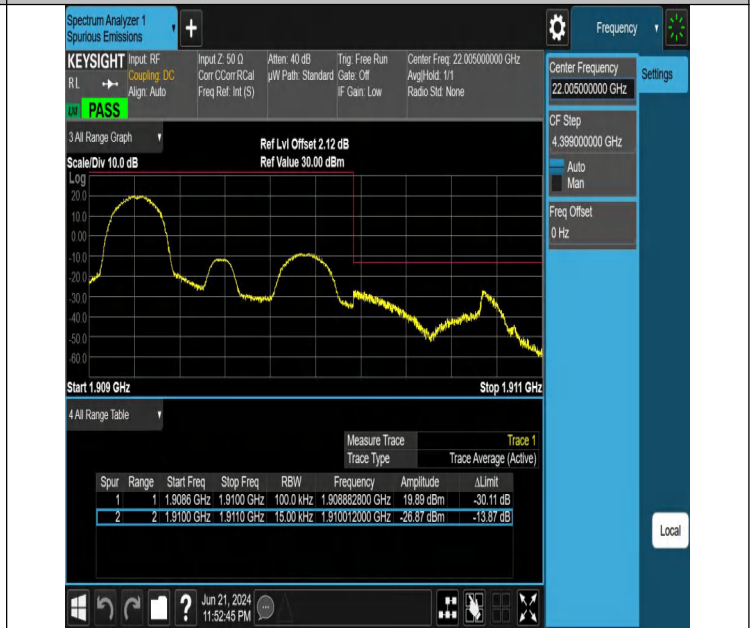

Band2-20MHz-QPSK-18900-100RB#0-PASS

Band2-20MHz-16QAM-18900-27RB#0-PASS

Band Edge

Test Graphs

Band2_1.4MHz_QPSK_18607_1RB#0

Band2_1.4MHz_QPSK_18607_1RB#5

Band2_1.4MHz_QPSK_18607_6RB#0

Band2_1.4MHz_QPSK_19193_1RB#0