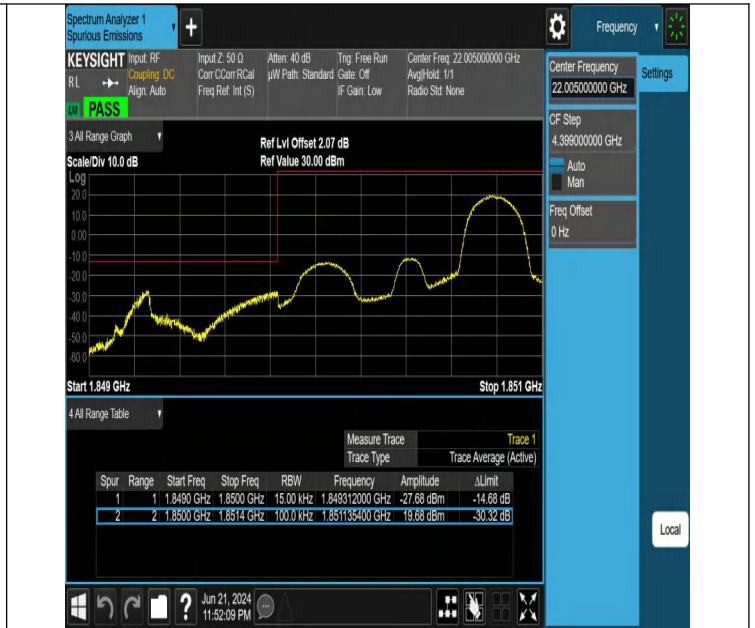

Band2-20MHz-QPSK-18900-100RB#0-PASS

Band2-20MHz-16QAM-18900-27RB#0-PASS

Band Edge

Test Graphs

Band2_1.4MHz_QPSK_18607_1RB#0

Band2_1.4MHz_QPSK_18607_1RB#5

Band2_1.4MHz_QPSK_18607_6RB#0

Band2_1.4MHz_QPSK_19193_1RB#0