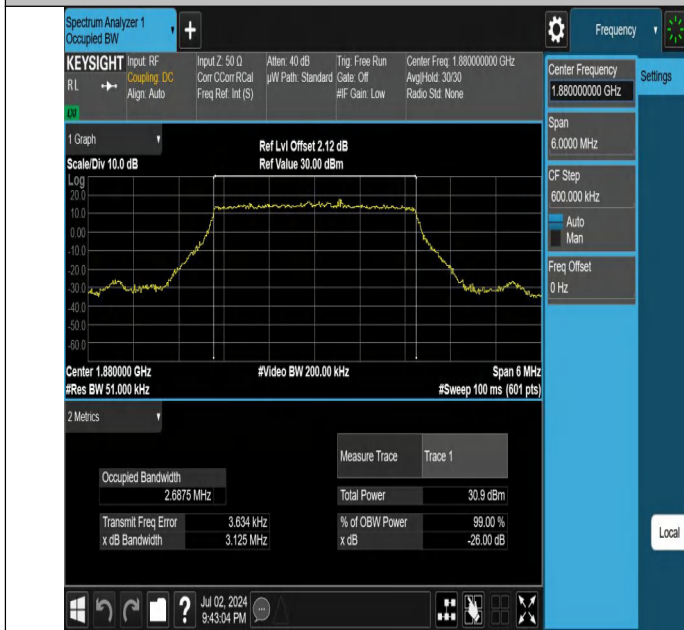

Band2-3MHz-QPSK-18900-15RB#0-PASS