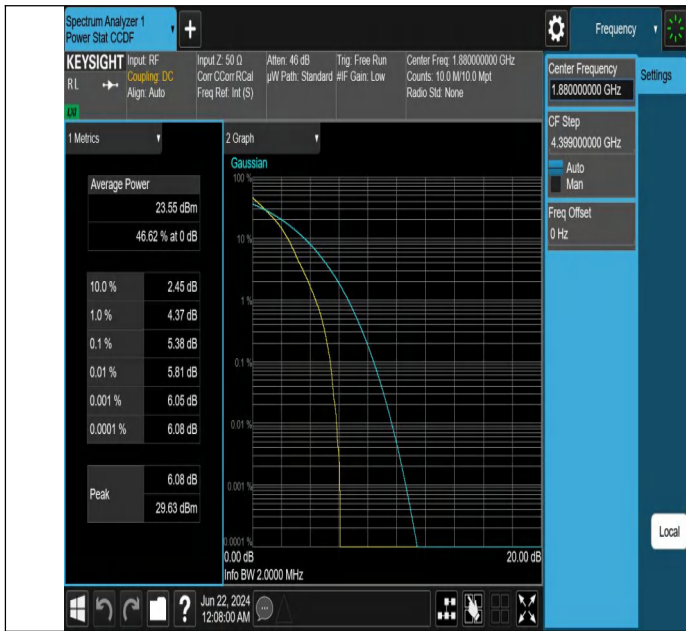

Test Graphs

Band2-1.4MHz-QPSK-18900-1RB#0-PASS