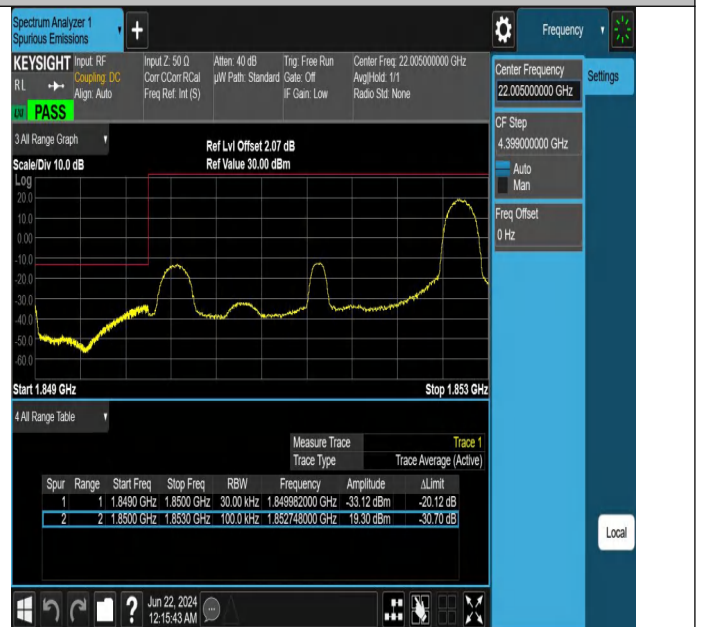

Band2_3MHz_QPSK_18615_1RB#14