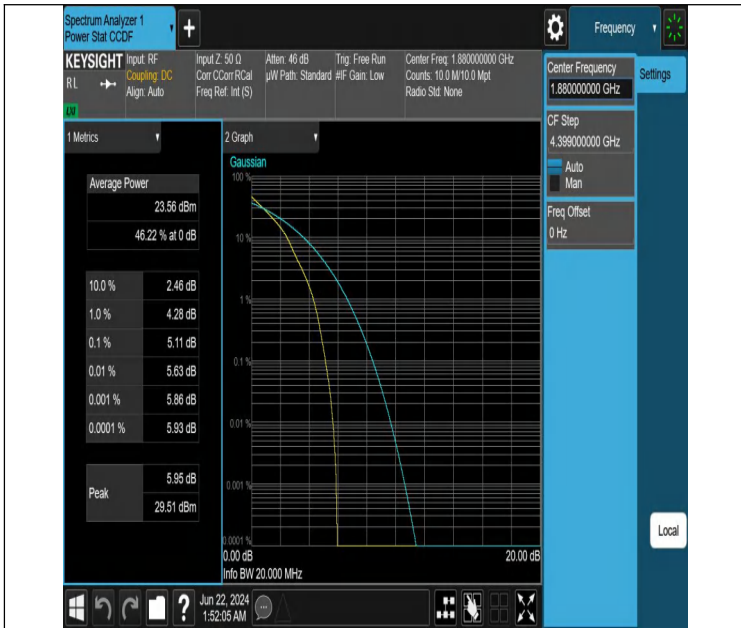

Band2-10MHz-QPSK-18900-50RB#0-PASS

Band2-10MHz-16QAM-18900-27RB#0-PASS

Band2-10MHz-16QAM-18900-1RB#0-PASS

Band2-15MHz-QPSK-18900-1RB#0-PASS

Band2-15MHz-QPSK-18900-75RB#0-PASS

Band2-15MHz-16QAM-18900-27RB#0-PASS

Band2-15MHz-16QAM-18900-1RB#0-PASS

Band2-20MHz-QPSK-18900-1RB#0-PASS

Band2-20MHz-QPSK-18900-100RB#0-PASS

Band2-20MHz-16QAM-18900-27RB#0-PASS

26dB Bandwidth and Occupied Bandwidth

Test Result

Band	Bandwidth	Modulation	Channel	RB Configuration	Occupied Bandwidth (MHz)	26dB Bandwidth (MHz)	Verdict
Band2	1.4MHz	QPSK	18900	6RB#0	1.0948	1.408	PASS
Band2	1.4MHz	16QAM	18900	6RB#0	1.1089	1.491	PASS
Band2	3MHz	QPSK	18900	15RB#0	2.6875	3.125	PASS
Band2	3MHz	16QAM	18900	15RB#0	2.6839	3.145	PASS
Band2	5MHz	QPSK	18900	25RB#0	4.4750	5.076	PASS
Band2	5MHz	16QAM	18900	25RB#0	4.4762	5.109	PASS
Band2	10MHz	QPSK	18900	50RB#0	8.9166	9.694	PASS
Band2	10MHz	16QAM	18900	27RB#0	5.8482	9.189	PASS
Band2	15MHz	QPSK	18900	75RB#0	13.572	16.56	PASS
Band2	15MHz	16QAM	18900	27RB#0	6.3959	11.73	PASS
Band2	20MHz	QPSK	18900	100RB#0	18.008	21.48	PASS
Band2	20MHz	16QAM	18900	27RB#0	7.1025	10.41	PASS