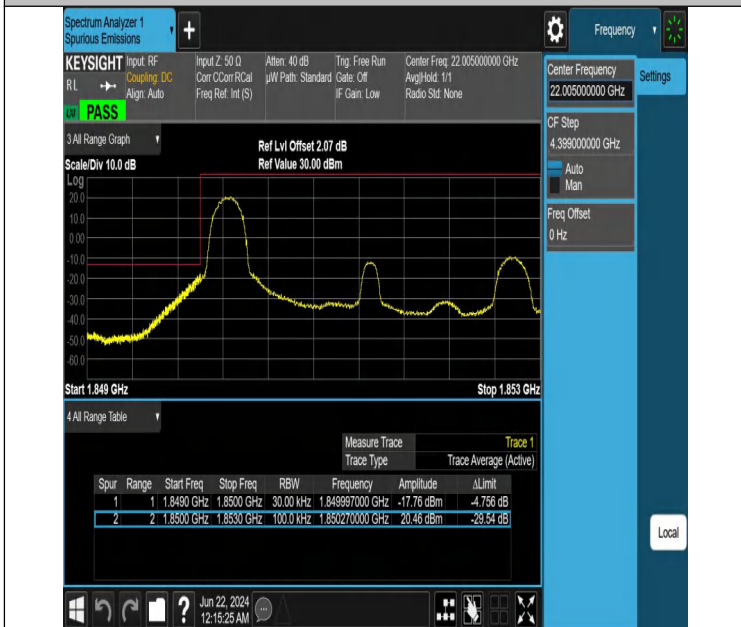

Band2_3MHz_QPSK_18615_1RB#0