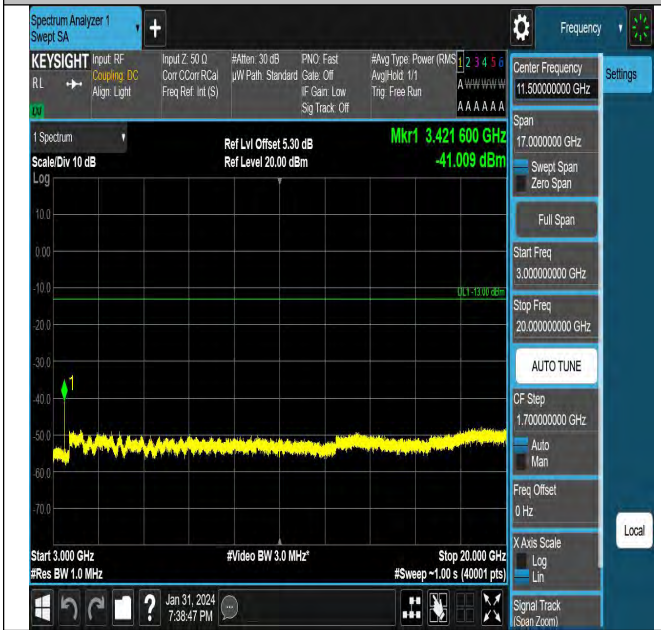

~20000

Band66_20MHz_QPSK_132572_1RB#0_1000~3000_1000

~3000

Band66_15MHz_QPSK_132047_1RB#0_0.009~0.15_0.009
~0.15

Band66_15MHz_QPSK_132047_1RB#0_30~1000_30~100
0

Band66_15MHz_QPSK_132047_1RB#0_3000~20000_3000
~20000