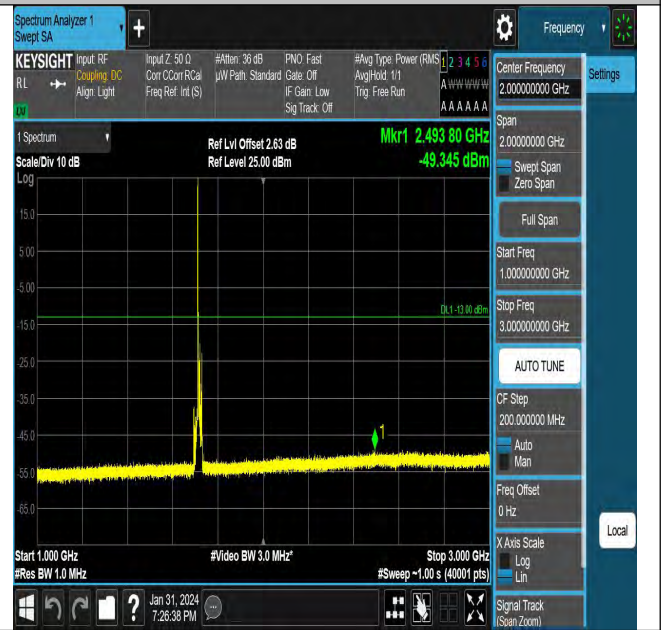

Band66_5MHz_QPSK_131997_1RB#0_0.009~0.15_0.009~0.15

Band66_10MHz_QPSK_132022_1RB#0_0.15~30_0.15~30

Band66_5MHz_QPSK_131997_1RB#0_30~1000_30~1000

Band66_10MHz_QPSK_132022_1RB#0_1000~3000_1000~3000

Band66_5MHz_QPSK_131997_1RB#0_3000~20000_3000~20000