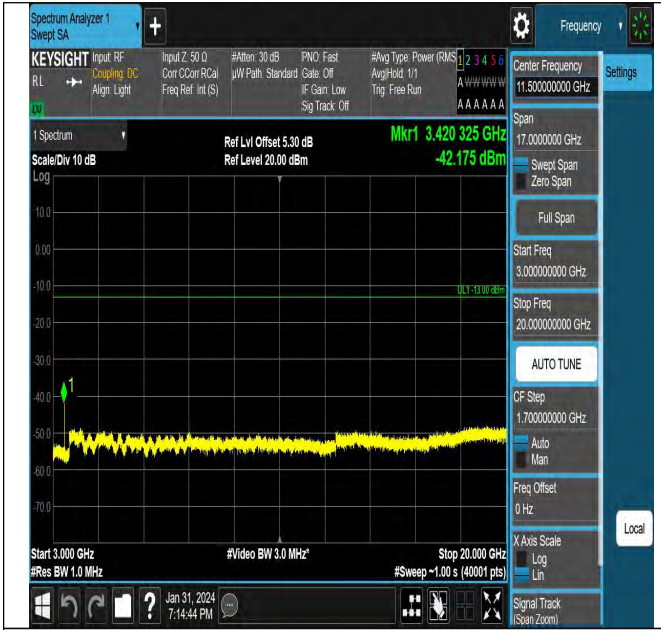

Band66_5MHz_QPSK_131997_1RB#0_0.009~0.15_0.009~0.15

Band66_10MHz_QPSK_132022_1RB#0_0.15~30_0.15~30

Band66_5MHz_QPSK_131997_1RB#0_30~1000_30~1000

Band66_10MHz_QPSK_132022_1RB#0_1000~3000_1000~3000

Band66_5MHz_QPSK_131997_1RB#0_3000~20000_3000~20000