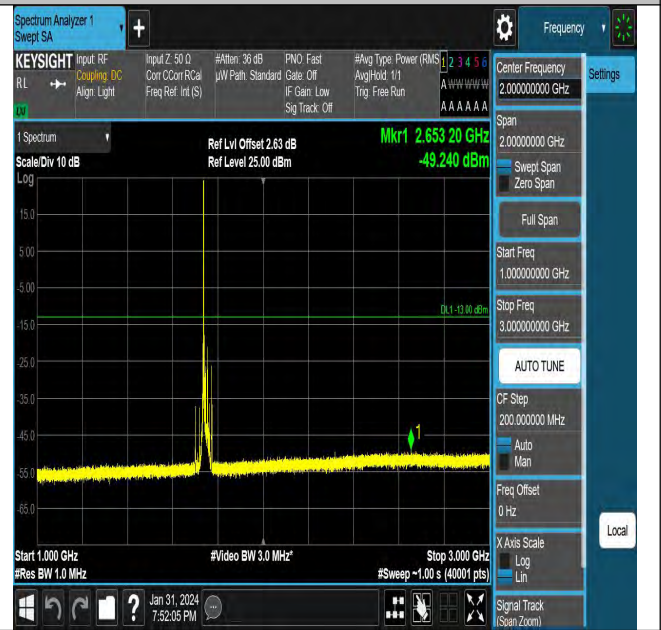

Band66_20MHz_QPSK_132322_1RB#0_1000~3000_1000
~3000