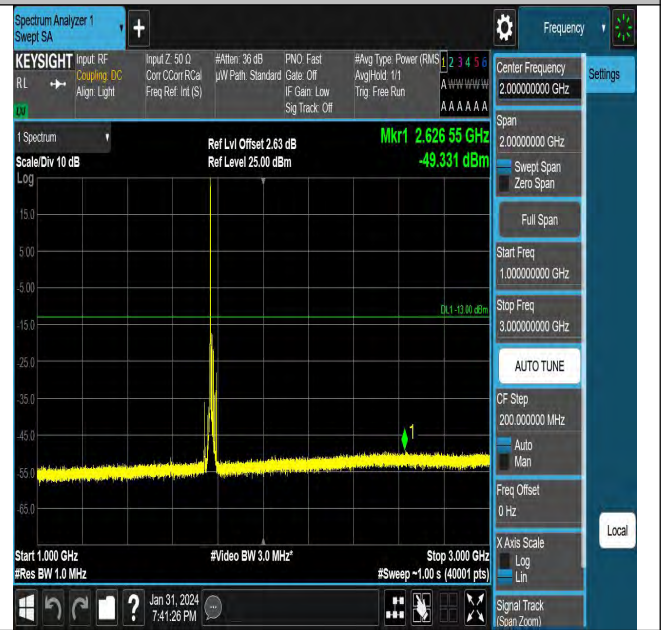

Band66_10MHz_QPSK_132022_1RB#0_30~1000_30~100

0

Band66_15MHz_QPSK_132597_1RB#0_0.15~30_0.15~30

Band66_10MHz_QPSK_132022_1RB#0_3000~20000_3000

~20000

Band66_15MHz_QPSK_132597_1RB#0_1000~3000_1000

~3000

Band66_10MHz_QPSK_132322_1RB#0_0.009~0.15_0.009
~0.15