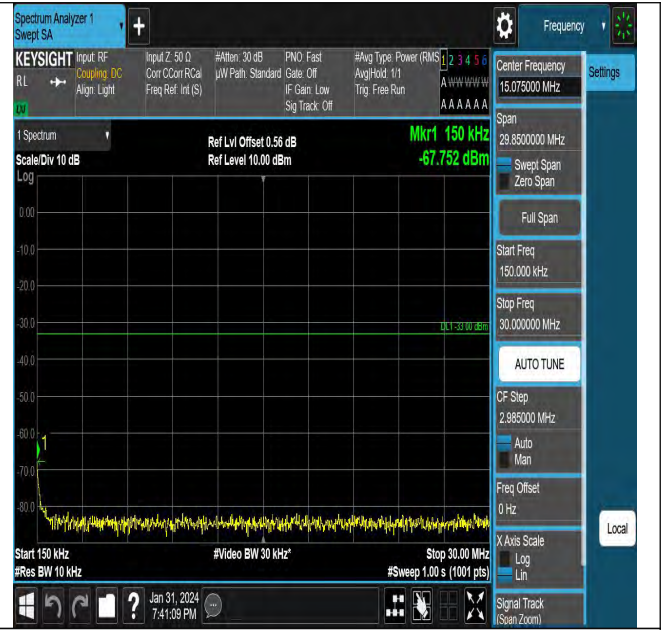

Band66_15MHz_QPSK_132597_1RB#0_0.15~30_0.15~30