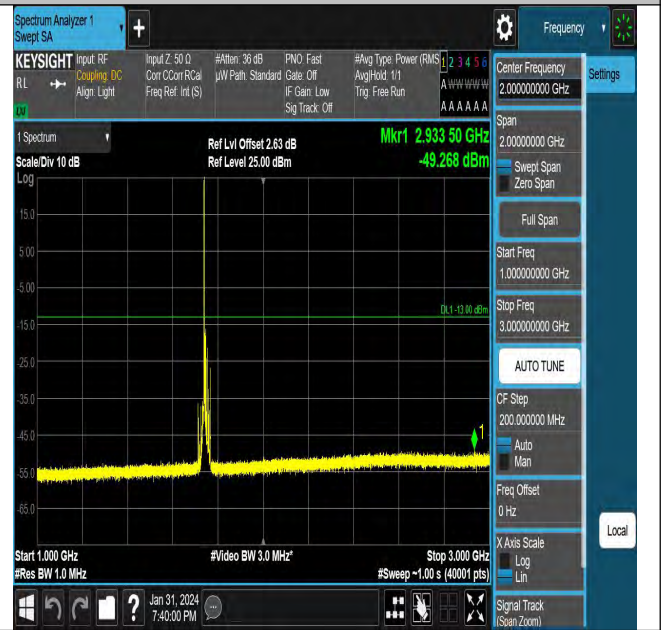

Band66_15MHz_QPSK_132047_1RB#0_1000~3000_1000~3000

Band66_5MHz_QPSK_132647_1RB#0_3000~20000_3000~20000

Band66_15MHz_QPSK_132322_1RB#0_0.15~30_0.15~30

Band66_10MHz_QPSK_132022_1RB#0_0.009~0.15_0.009~0.15

Band66_15MHz_QPSK_132322_1RB#0_1000~3000_1000~3000