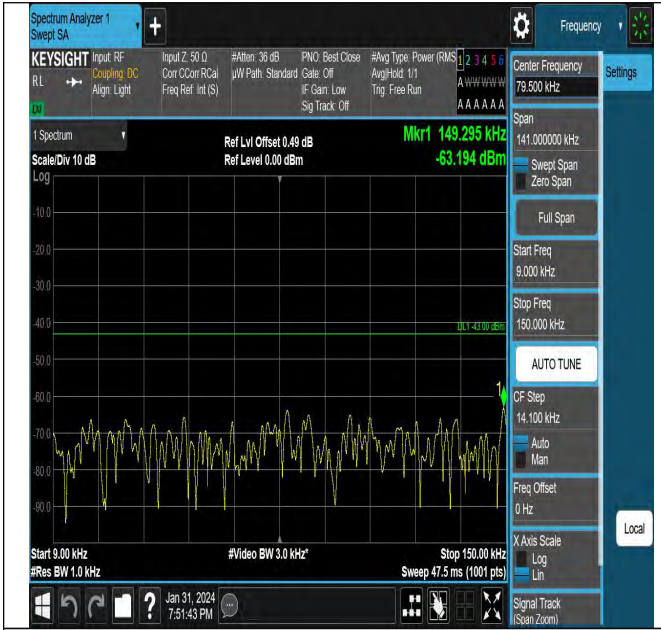

Band66_20MHz_QPSK_132322_1RB#0_0.009~0.15_0.009
~0.15