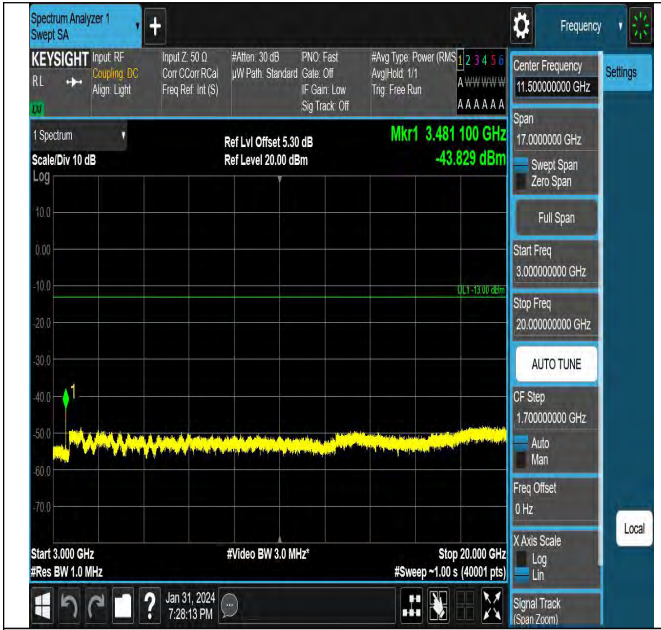

Band66_10MHz_QPSK_132322_1RB#0_3000~20000_3000
~20000