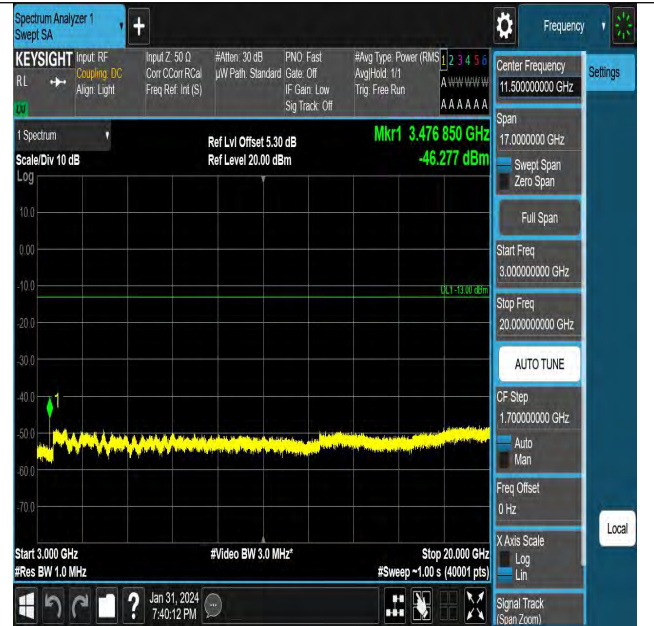

Band66_15MHz_QPSK_132322_1RB#0_3000~20000_300

0~20000