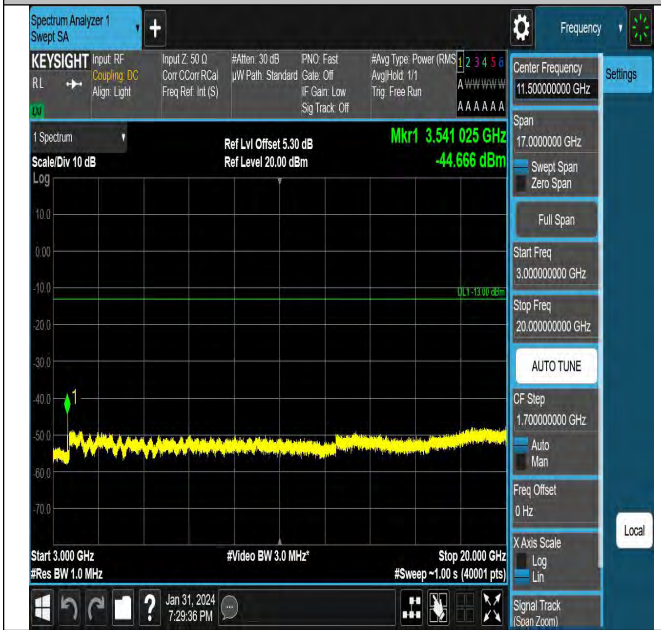

Band66_10MHz_QPSK_132622_1RB#0_0.009~0.15_0.009
 ~0.15

Band66_20MHz_QPSK_132322_1RB#0_1000~3000_1000
 ~3000

Band66_10MHz_QPSK_132622_1RB#0_30~1000_30~100

0

Band66_20MHz_QPSK_132572_1RB#0_0.15~30_0.15~30

Band66_10MHz_QPSK_132622_1RB#0_3000~20000_3000