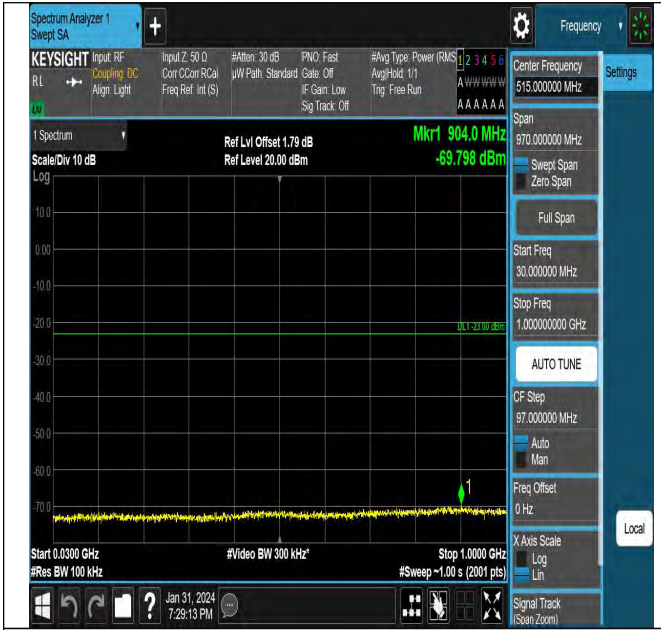

Band66_10MHz_QPSK_132622_1RB#0_30~1000_30~100

0