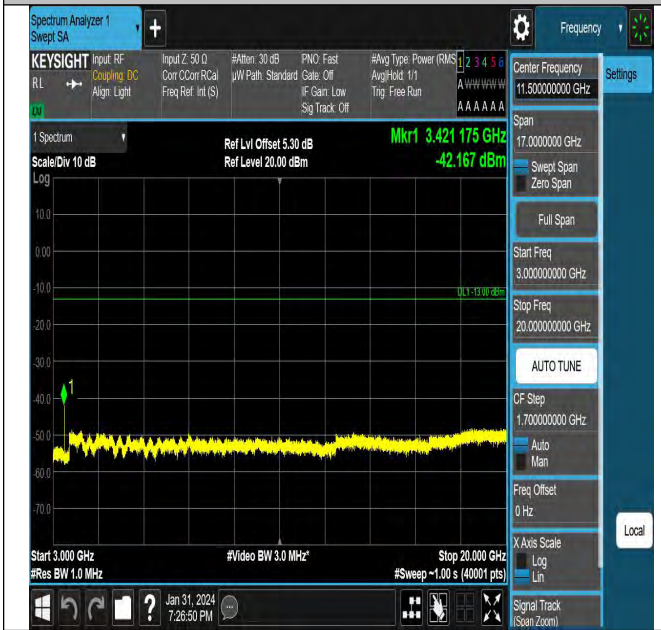

Band66_10MHz_QPSK_132022_1RB#0_3000~20000_3000

~20000