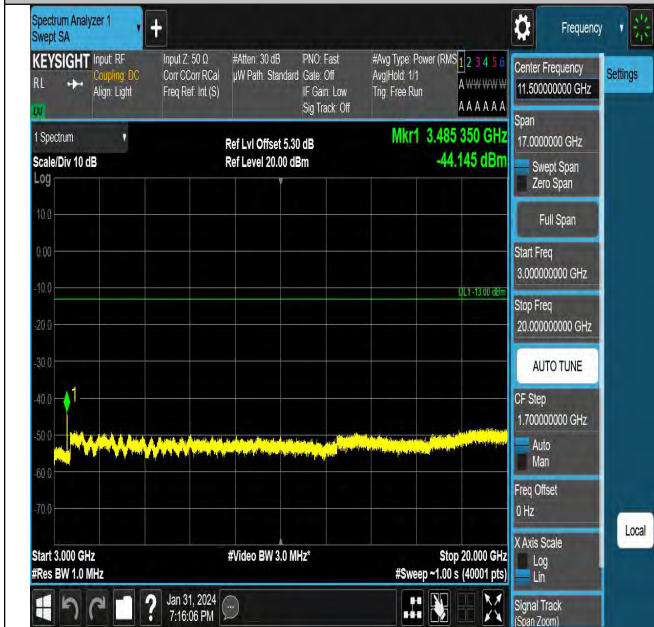

Band66_10MHz_QPSK_132322_1RB#0_0.15~30_0.15~30

Band66_5MHz_QPSK_132322_1RB#0_0.009~0.15_0.009~0.15

Band66_10MHz_QPSK_132322_1RB#0_1000~3000_1000~3000

Band66_5MHz_QPSK_132322_1RB#0_30~1000_30~1000

Band66_10MHz_QPSK_132622_1RB#0_0.15~30_0.15~30