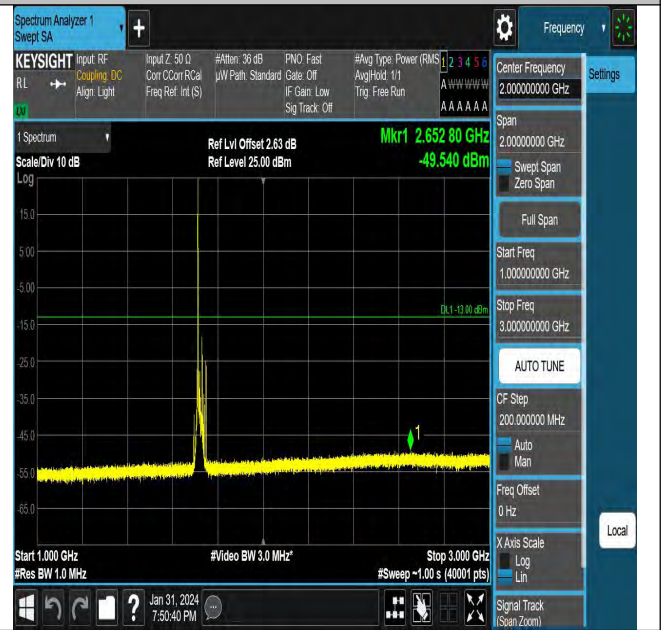

Band66_20MHz_QPSK_132072_1RB#0_1000~3000_1000
~3000