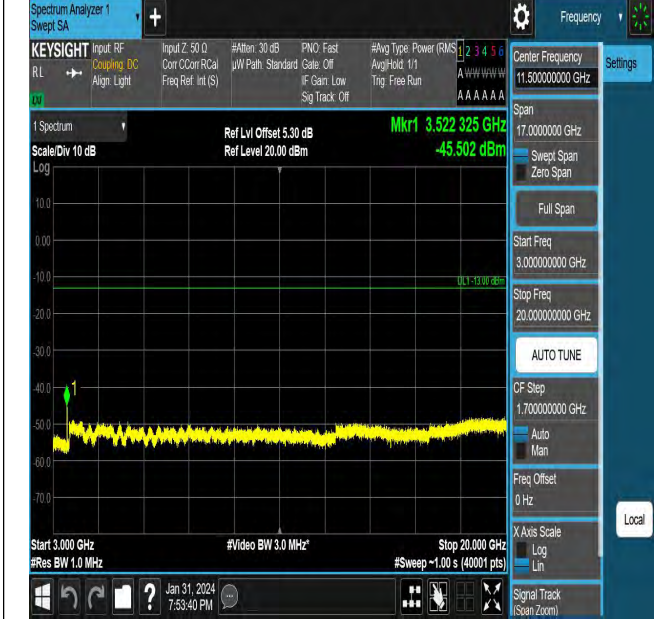

Band66_20MHz_QPSK_132572_1RB#0_3000~20000_3000
~20000