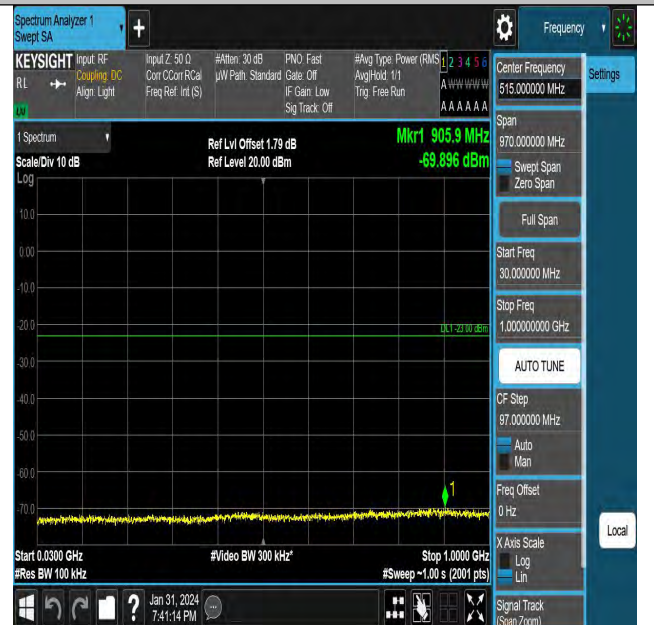

Band66_15MHz_QPSK_132322_1RB#0_0.009~0.15_0.009
~0.15

Band66_15MHz_QPSK_132322_1RB#0_30~1000_30~100

0

Band66_15MHz_QPSK_132322_1RB#0_3000~20000_300

0~20000

Band66_15MHz_QPSK_132597_1RB#0_0.009~0.15_0.009

~0.15