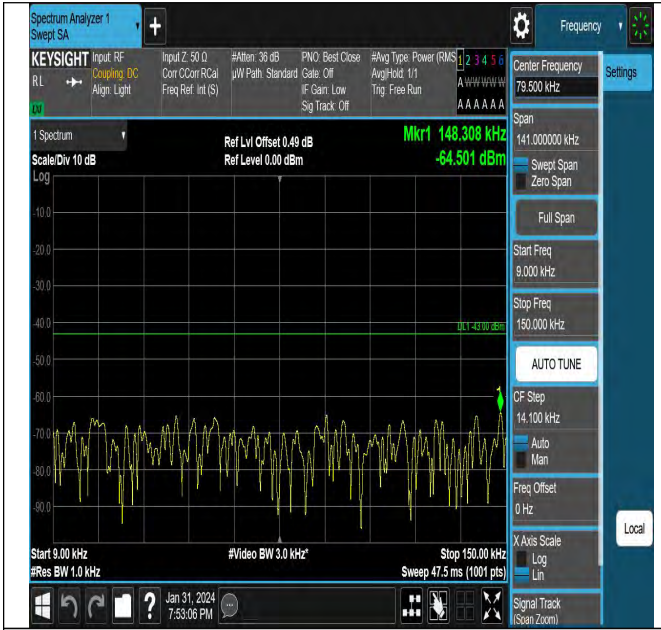

Band66_20MHz_QPSK_132572_1RB#0_0.009~0.15_0.009
~0.15