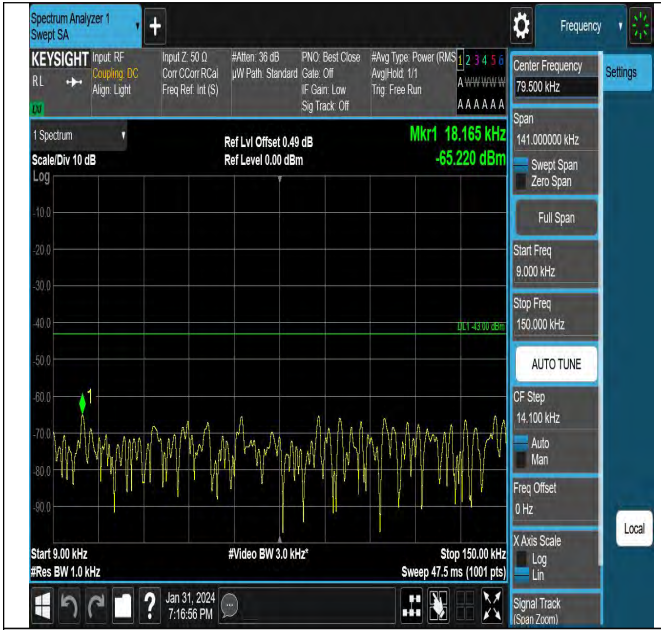

Band66_5MHz_QPSK_132647_1RB#0_0.009~0.15_0.009~0.15