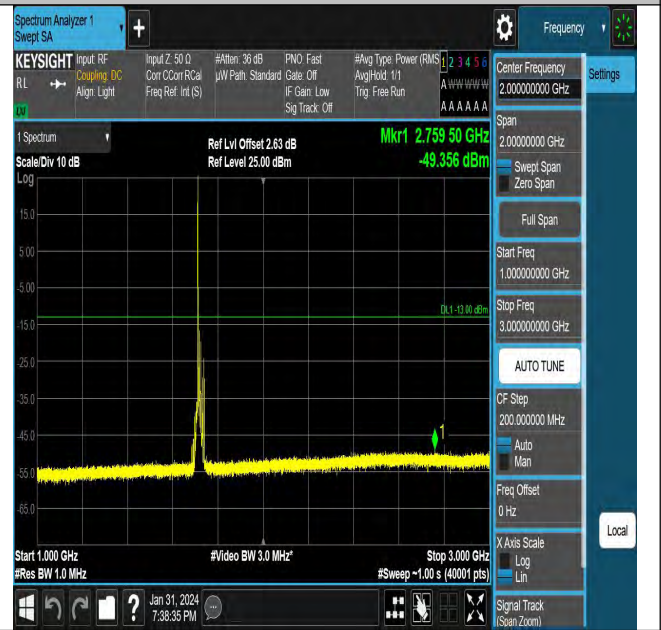

Band66_5MHz_QPSK_132322_1RB#0_3000~20000_3000~20000

Band66_10MHz_QPSK_132622_1RB#0_1000~3000_1000

Band66_5MHz_QPSK_132647_1RB#0_0.009~0.15_0.009~0.15

Band66_15MHz_QPSK_132047_1RB#0_0.15~30_0.15~30

Band66_5MHz_QPSK_132647_1RB#0_30~1000_30~1000