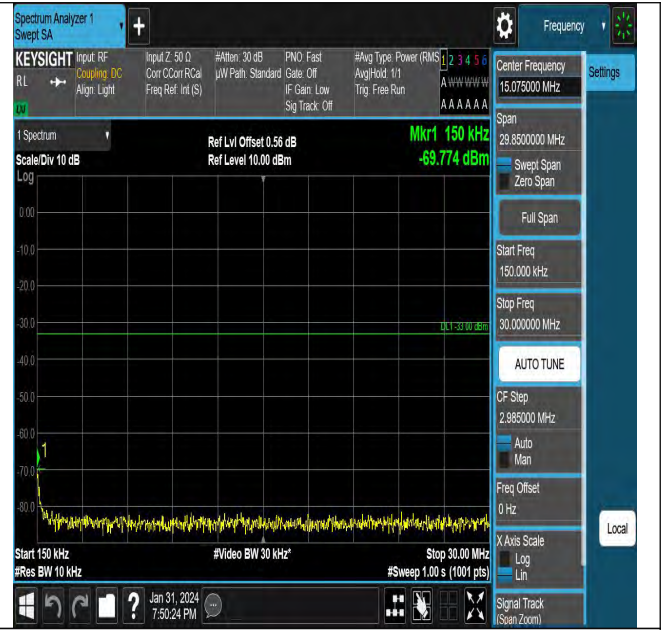

Band66_10MHz_QPSK_132022_1RB#0_30~1000_30~100

0

Band66_15MHz_QPSK_132597_1RB#0_0.15~30_0.15~30

Band66_10MHz_QPSK_132022_1RB#0_3000~20000_3000

~20000

Band66_15MHz_QPSK_132597_1RB#0_1000~3000_1000

~3000

Band66_10MHz_QPSK_132322_1RB#0_0.009~0.15_0.009
~0.15