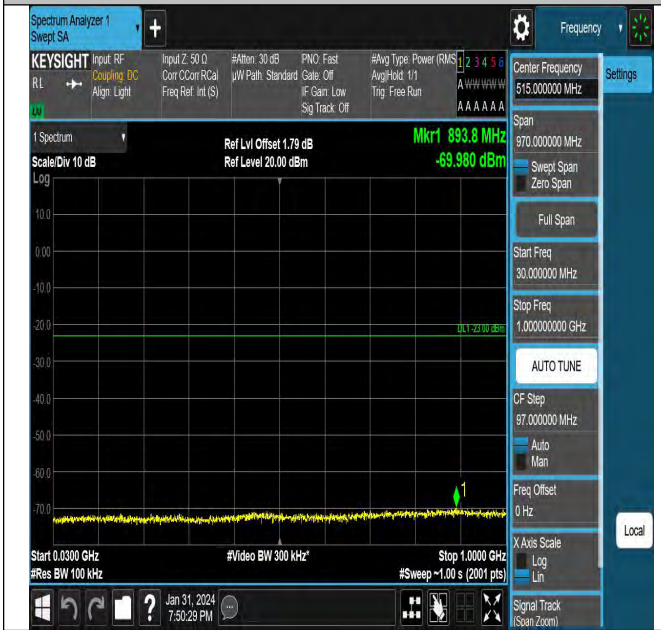

Band66_15MHz_QPSK_132597_1RB#0_30~1000_30~100

0

Band66_15MHz_QPSK_132597_1RB#0_3000~20000_3000

~20000

Band66_20MHz_QPSK_132072_1RB#0_0.009~0.15_0.009

~0.15

Band66_20MHz_QPSK_132072_1RB#0_30~1000_30~100

0