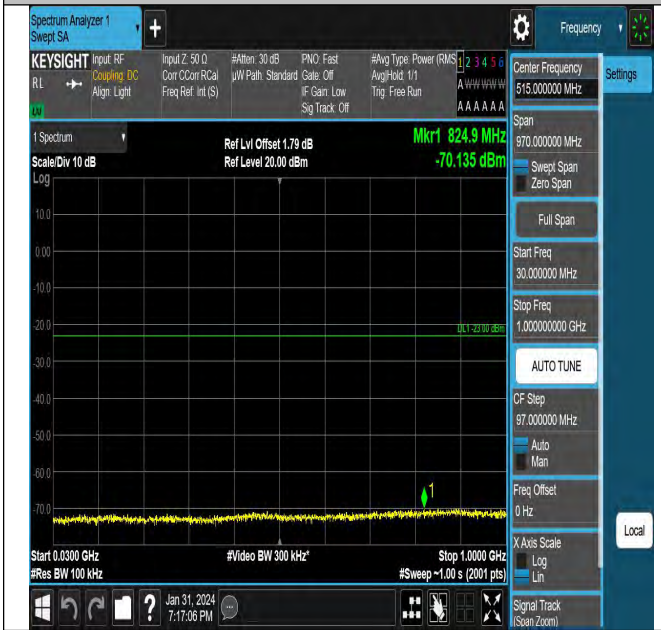

Band66_5MHz_QPSK_132322_1RB#0_3000~20000_3000~20000

Band66_10MHz_QPSK_132622_1RB#0_1000~3000_1000

Band66_5MHz_QPSK_132647_1RB#0_0.009~0.15_0.009~0.15

Band66_15MHz_QPSK_132047_1RB#0_0.15~30_0.15~30

Band66_5MHz_QPSK_132647_1RB#0_30~1000_30~1000