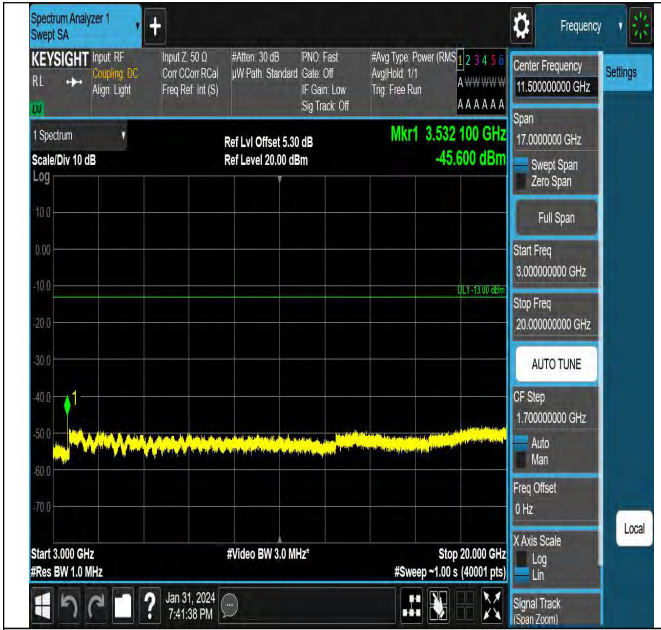

Band66_15MHz_QPSK_132597_1RB#0_3000~20000_3000

~20000