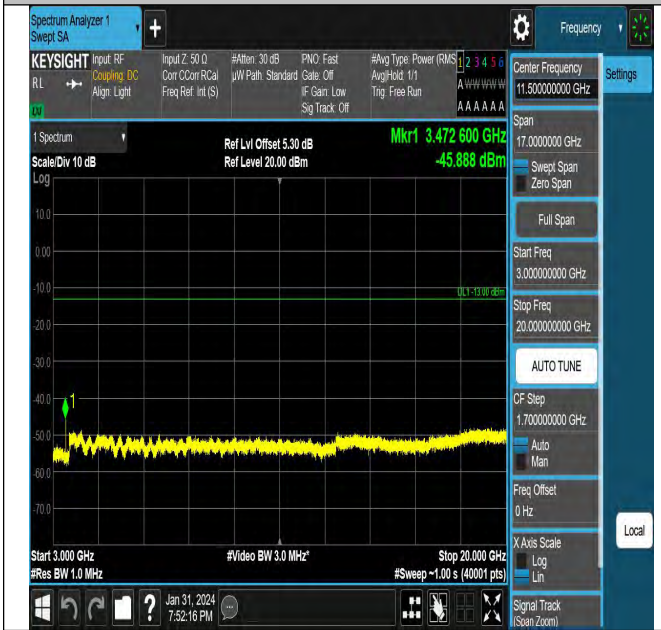

Band66_20MHz_QPSK_132322_1RB#0_3000~20000_3000
~20000