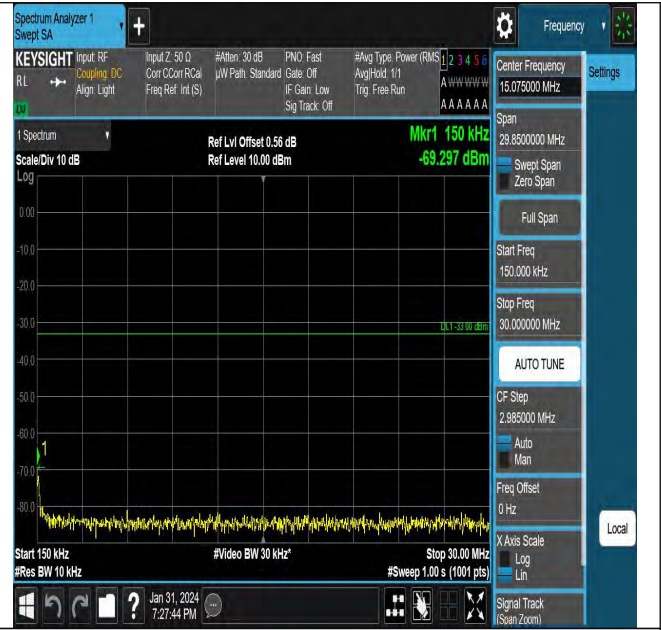

Band66_5MHz_QPSK_131997_1RB#0_0.009~0.15_0.009~0.15

Band66_10MHz_QPSK_132022_1RB#0_0.15~30_0.15~30

Band66_5MHz_QPSK_131997_1RB#0_30~1000_30~1000

Band66_10MHz_QPSK_132022_1RB#0_1000~3000_1000~3000

Band66_5MHz_QPSK_131997_1RB#0_3000~20000_3000~20000