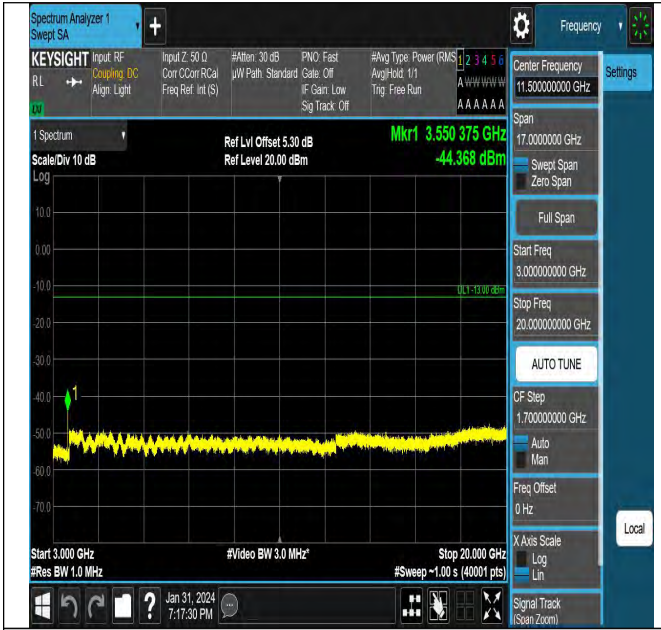

Band66_5MHz_QPSK_132647_1RB#0_3000~20000_3000~20000