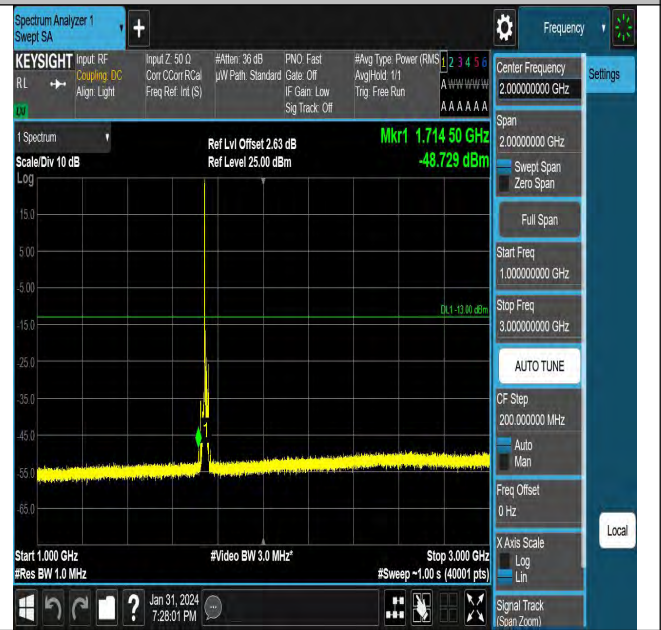

Band66_10MHz_QPSK_132322_1RB#0_1000~3000_1000~3000