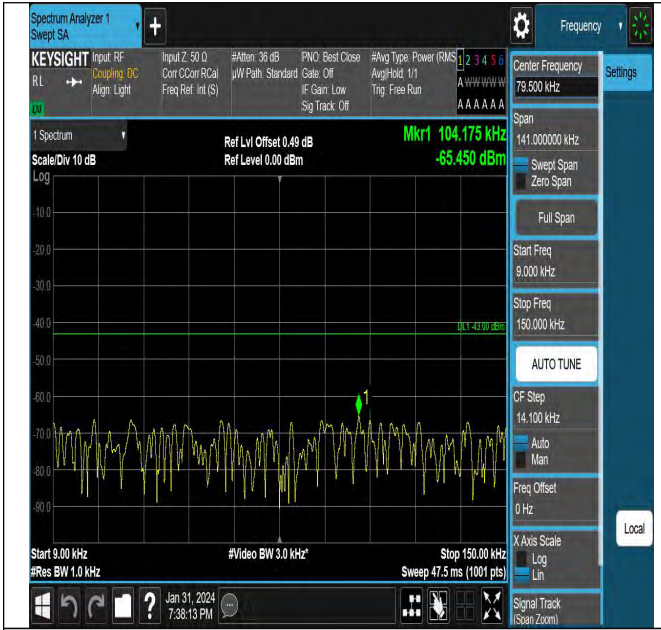

Band66_15MHz_QPSK_132047_1RB#0_0.009~0.15_0.009
~0.15