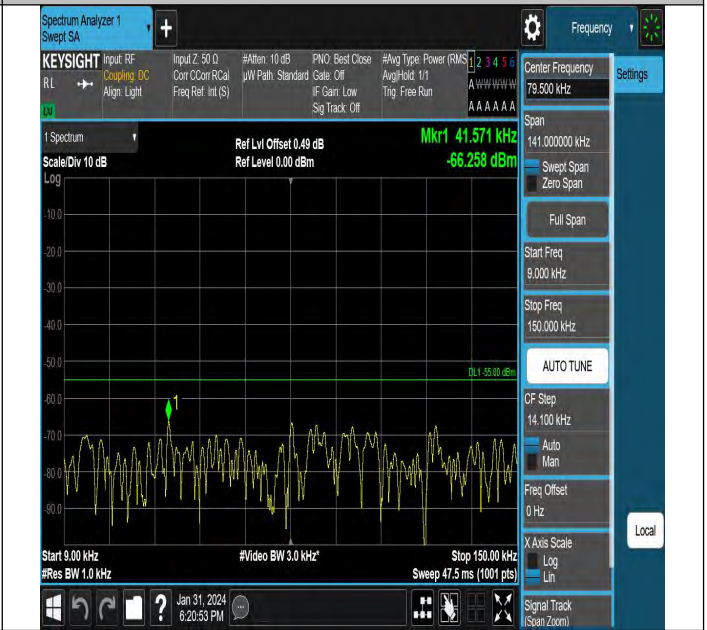

Band7_20MHz_QPSK_21350_1RB#0_0.009~0.15_0.009~0.15