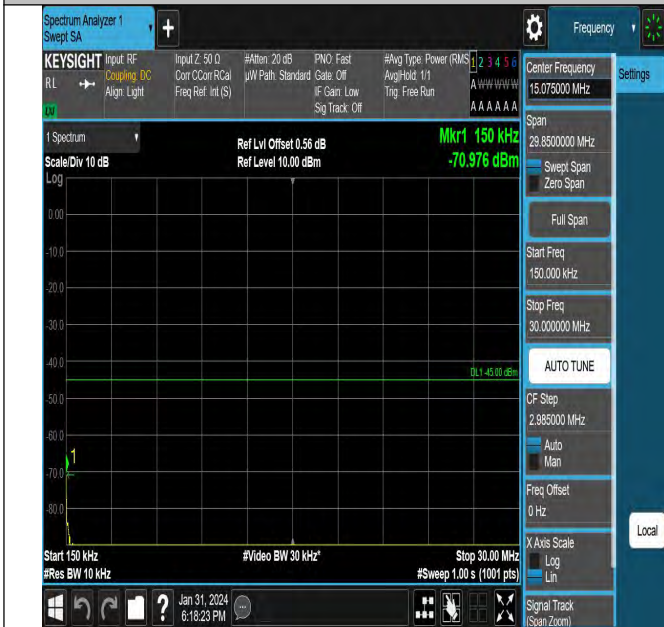

000

Band7_15MHz_QPSK_21375_1RB#0_30~1000_30~1000

000

Band7_15MHz_QPSK_21375_1RB#0_1000~20000_1000~20

000

Band7_15MHz_QPSK_21375_1RB#0_20000~27000_20000~27000

Band7_20MHz_QPSK_20850_1RB#0_0.009~0.15_0.009~0.15

Band7_20MHz_QPSK_20850_1RB#0_0.15~30_0.15~30

Band7_20MHz_QPSK_20850_1RB#0_30~1000_30~1000

Band7_20MHz_QPSK_20850_1RB#0_1000~20000_1000~20000

Band7_20MHz_QPSK_20850_1RB#0_20000~27000_20000~27000

Band7_20MHz_QPSK_21100_1RB#0_0.009~0.15_0.009~0.15