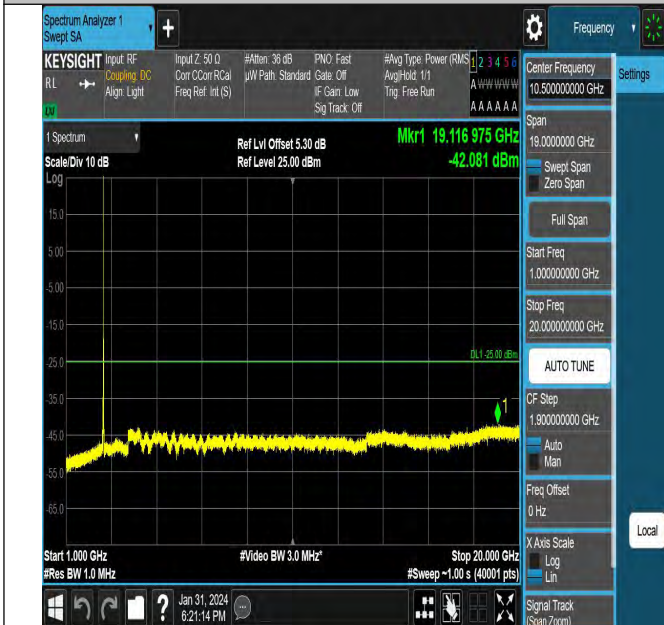

Band7_20MHz_QPSK_21350_1RB#0_1000~20000_1000~20000