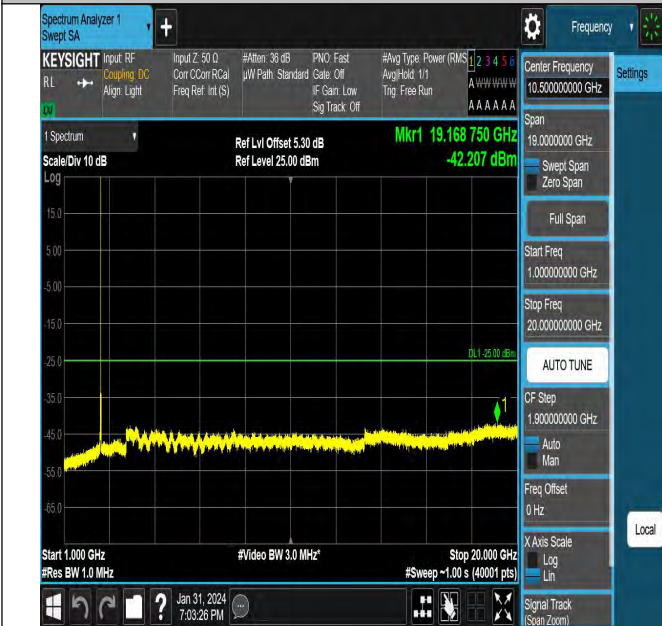

Band7_15MHz_QPSK_21100_1RB#0_1000~20000_1000~200

00

7000