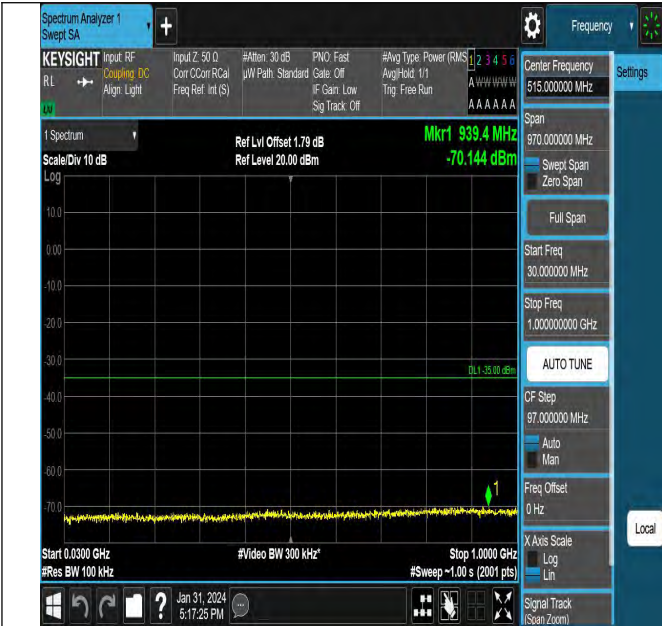

Band7_5MHz_QPSK_21425_1RB#0_30~1000_30~1000