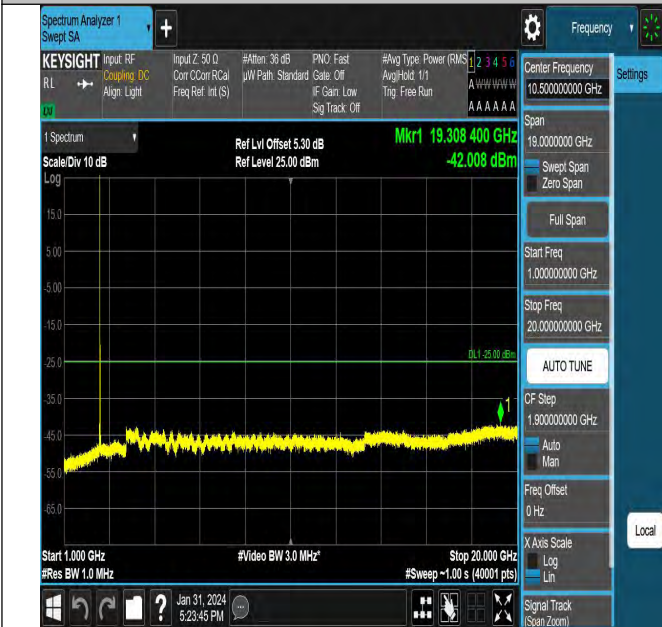

Band7_10MHz_QPSK_20800_1RB#0_1000~20000_1000~20

000

27000