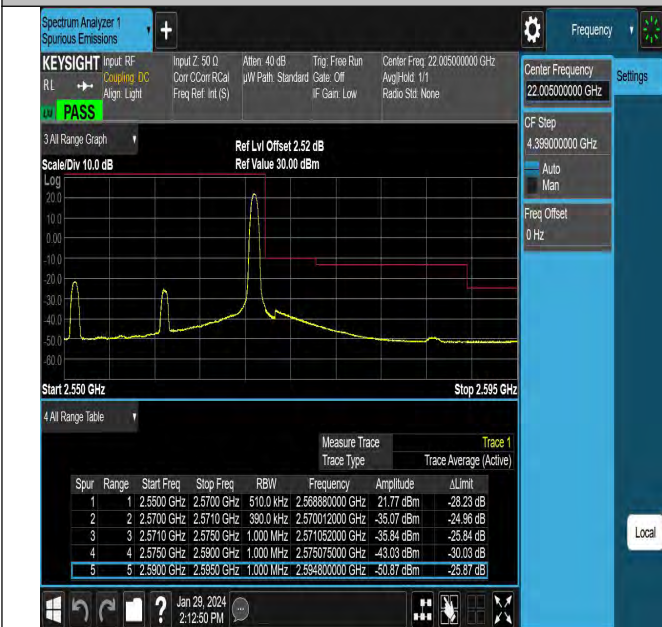

Band7_15MHz_QPSK_21375_75RB#0

Band7_20MHz_QPSK_20850_100RB#0

Band7_20MHz_QPSK_21350_1RB#0

Band7_20MHz_QPSK_21350_1RB#99

Band7_20MHz_QPSK_21350_100RB#0

Conducted Spurious Emission

Test Graphs

Band7_5MHz_QPSK_20775_1RB#0_0.009~0.15_0.009~0.15