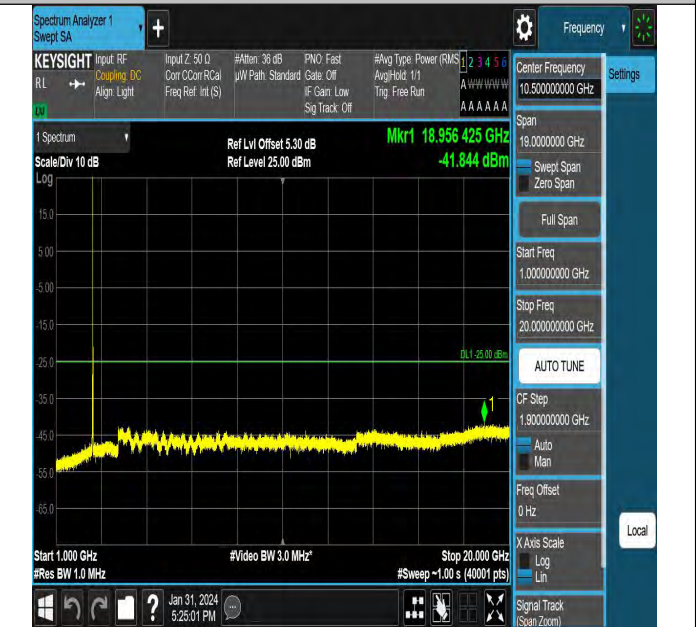

Band7_10MHz_QPSK_21100_1RB#0_1000~20000_1000~200