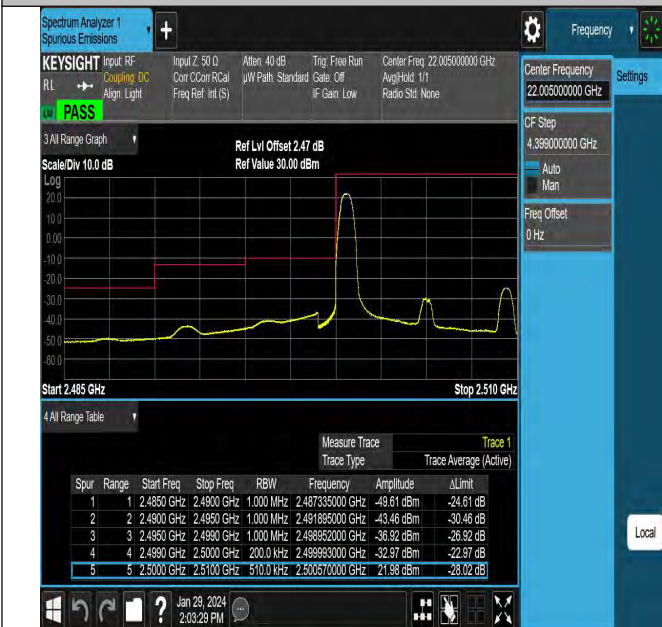

Band7_10MHz_QPSK_20800_1RB#0