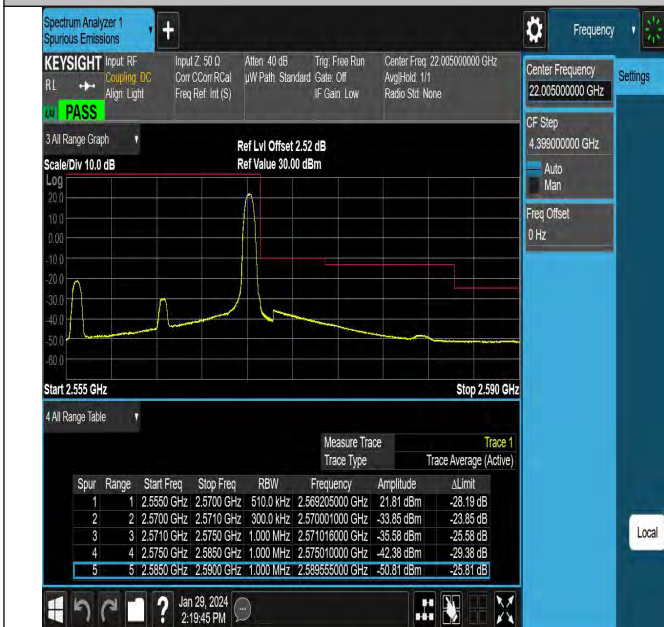

Band7_15MHz_QPSK_21375_1RB#74