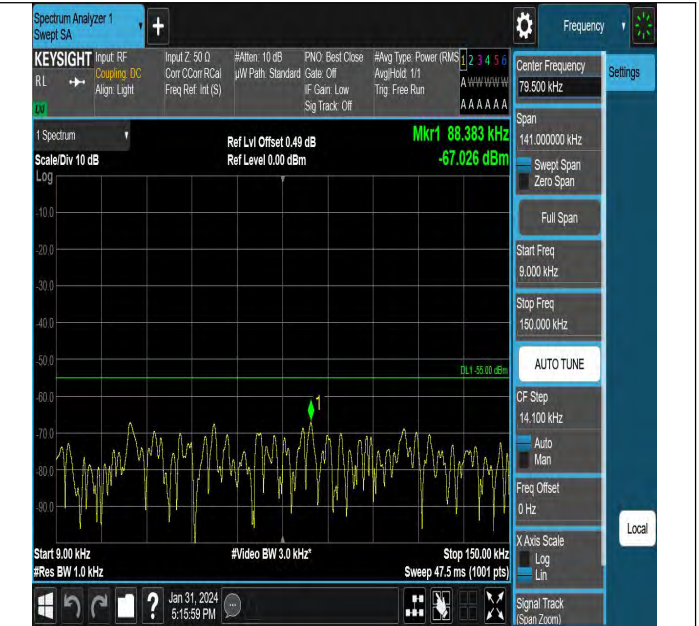

Band7_5MHz_QPSK_21100_1RB#0_0.009~0.15_0.009~0.15