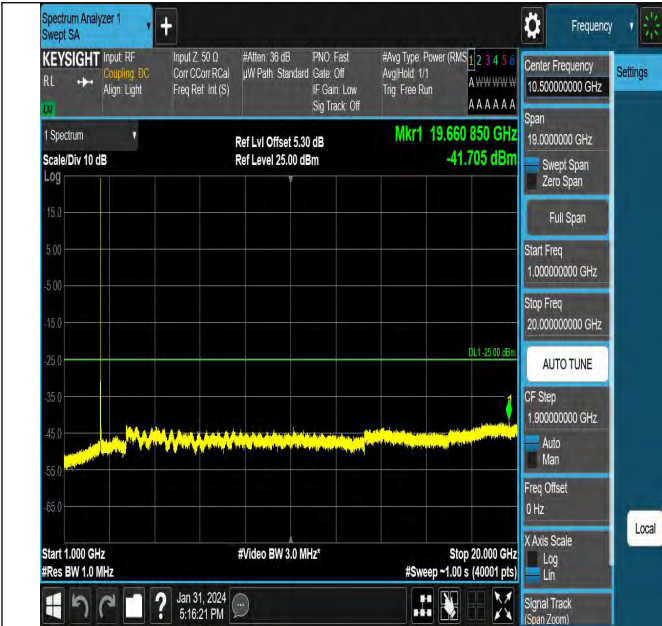

Band7_5MHz_QPSK_21100_1RB#0_1000~20000_1000~2000

0

000