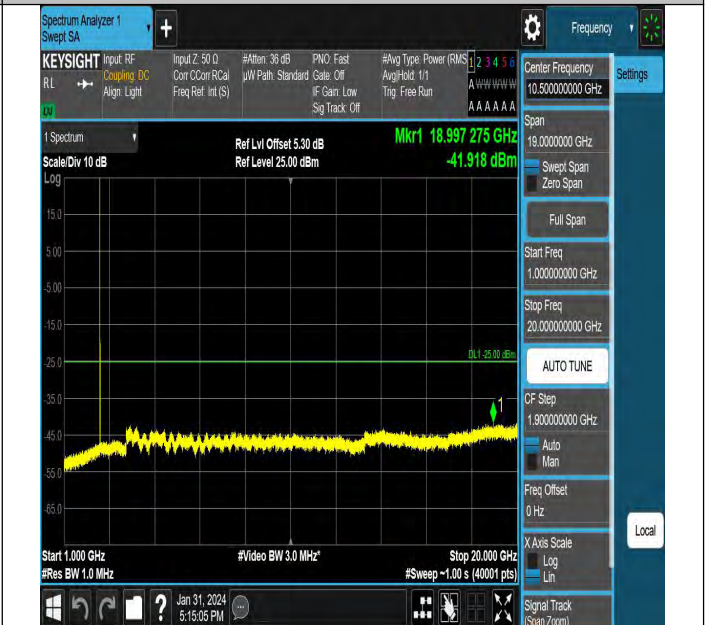

Band7_5MHz_QPSK_20775_1RB#0_1000~20000_1000~2000