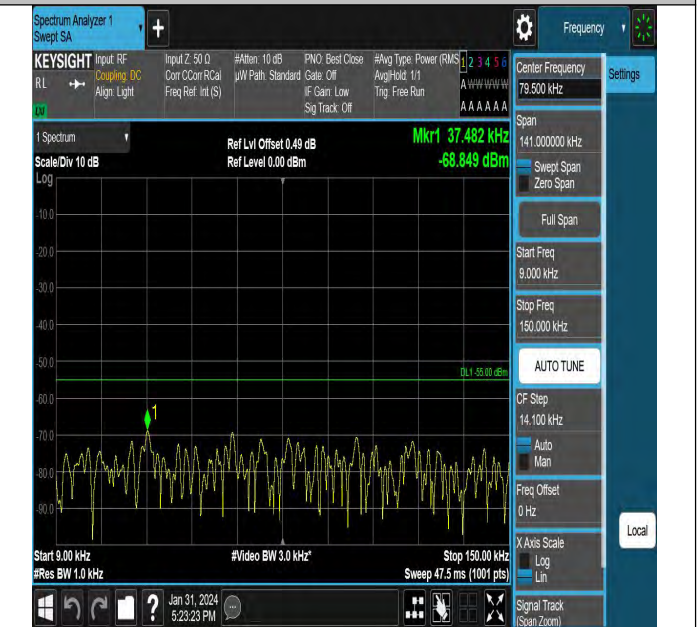

Band7_10MHz_QPSK_20800_1RB#0_0.009~0.15_0.009~0.15