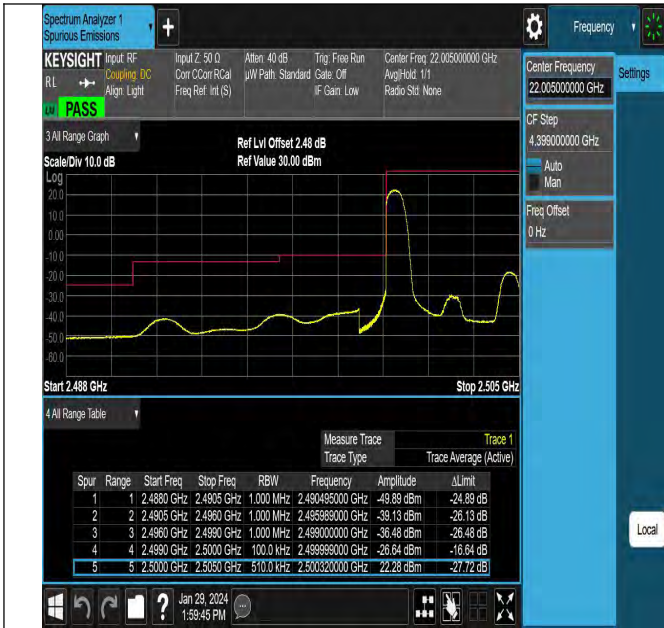

Band Edge

Test Graphs

Band7_5MHz_QPSK_20775_1RB#0