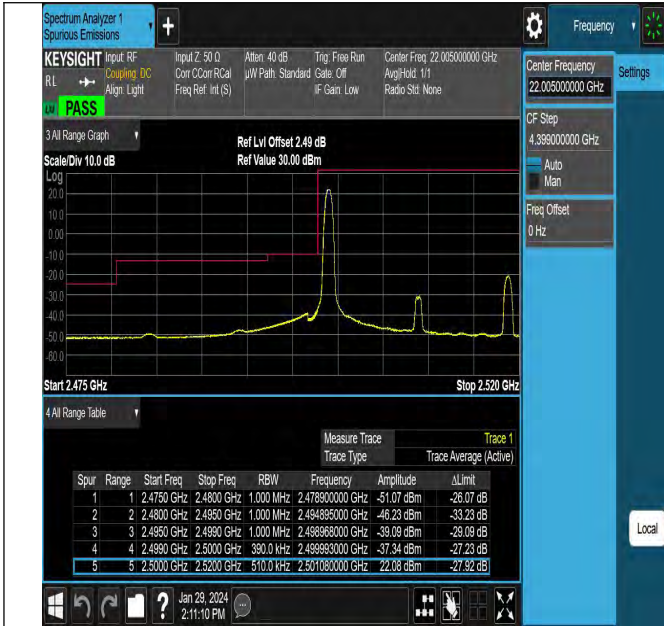

Band7_20MHz_QPSK_20850_1RB#0