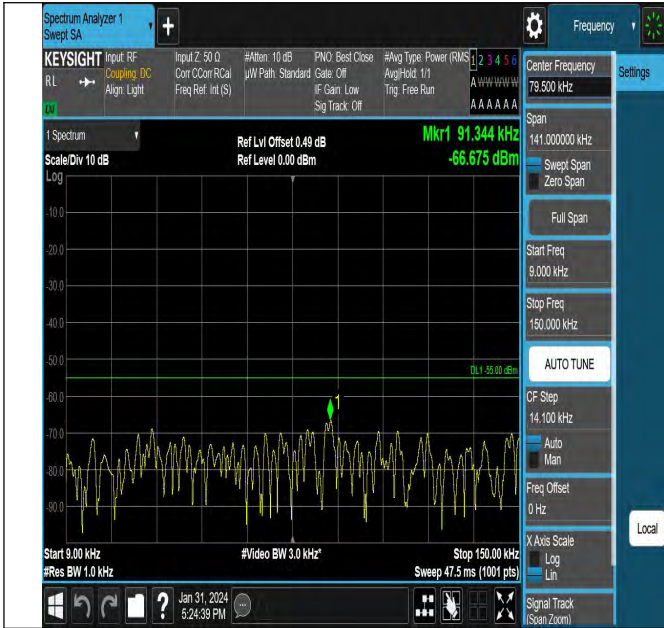

Band7_10MHz_QPSK_20800_1RB#0_0.15~30_0.15~30

Band7_10MHz_QPSK_20800_1RB#0_30~1000_30~1000

Band7_10MHz_QPSK_20800_1RB#0_1000~20000_1000~20

Band7_10MHz_QPSK_20800_1RB#0_20000~27000_20000~

000

27000

Band7_10MHz_QPSK_21100_1RB#0_0.009~0.15_0.009~0.15