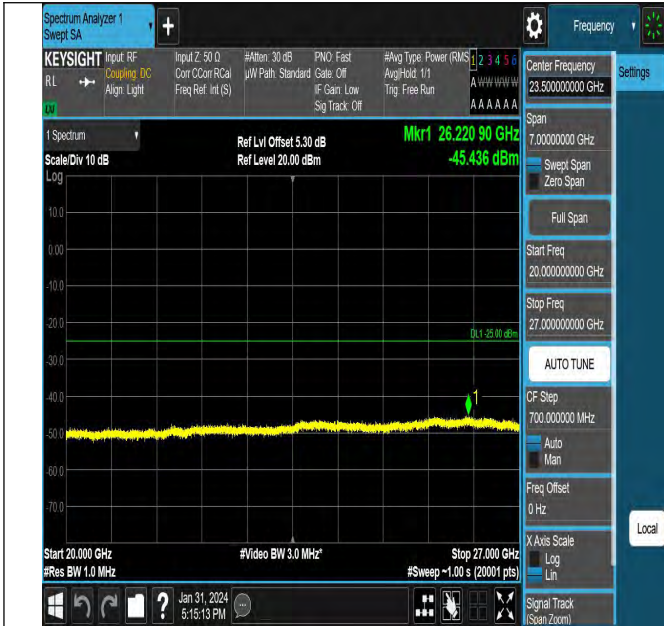

Band7_5MHz_QPSK_20775_1RB#0_20000~27000_20000~27000