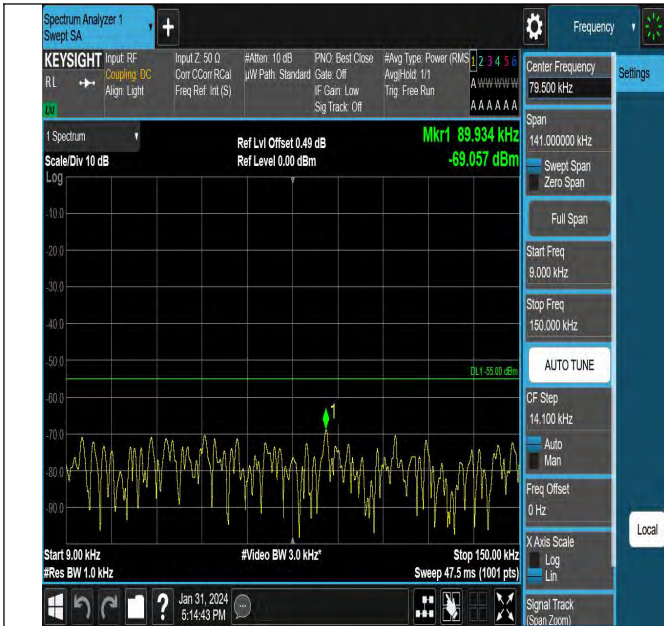

Band7_15MHz_QPSK_21375_75RB#0

Band7_20MHz_QPSK_20850_100RB#0

Band7_20MHz_QPSK_21350_1RB#0

Band7_20MHz_QPSK_21350_1RB#99

Band7_20MHz_QPSK_21350_100RB#0

Conducted Spurious Emission

Test Graphs

Band7_5MHz_QPSK_20775_1RB#0_0.009~0.15_0.009~0.15