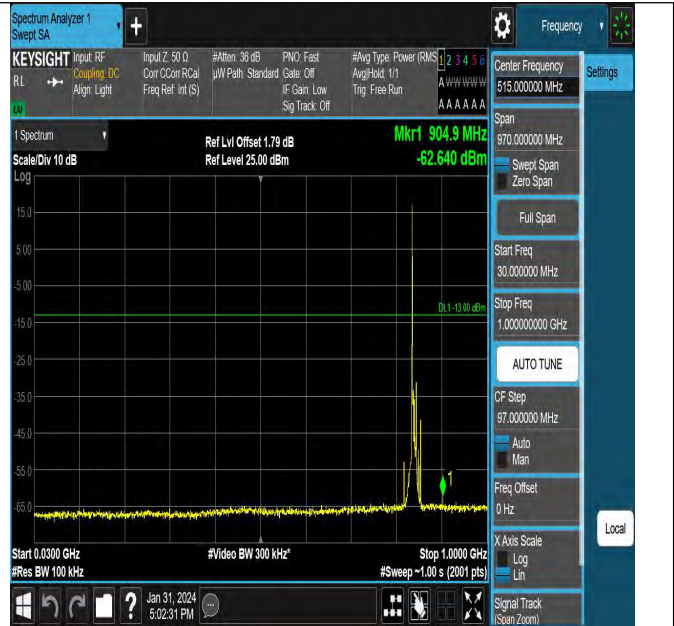

Band5_10MHz_QPSK_20600_1RB#0_30~1000_30~1000