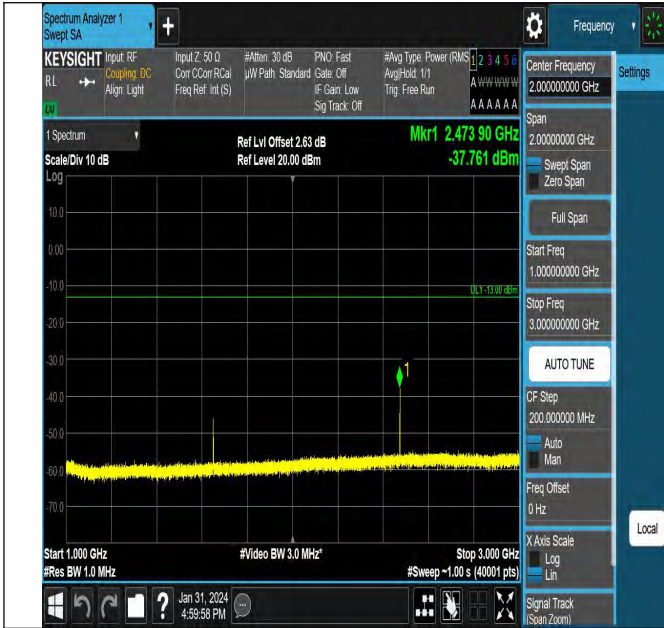

Band5_10MHz_QPSK_20450_1RB#0_1000~3000_1000~300

0