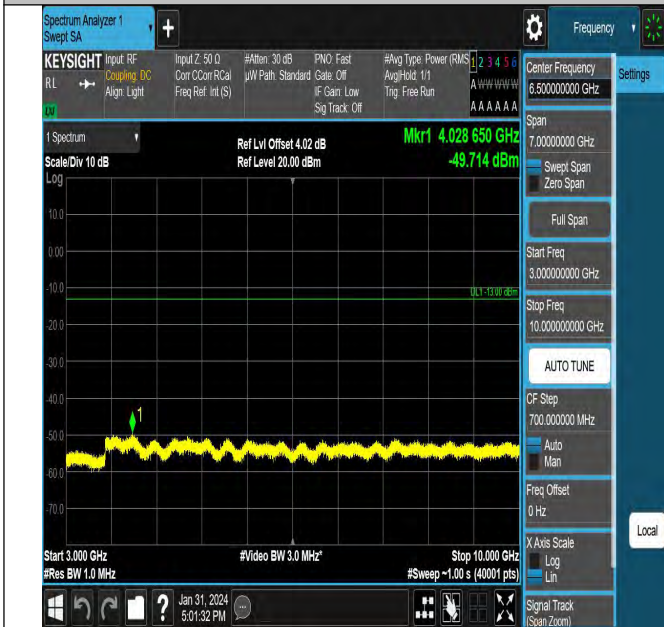

5

Band5_10MHz_QPSK_20525_1RB#0_0.15~30_0.15~30

Band5_10MHz_QPSK_20525_1RB#0_30~1000_30~1000

Band5_10MHz_QPSK_20525_1RB#0_1000~3000_1000~300

0

Band5_10MHz_QPSK_20525_1RB#0_3000~10000_3000~10

Band5_10MHz_QPSK_20600_1RB#0_0.009~0.15_0.009~0.1