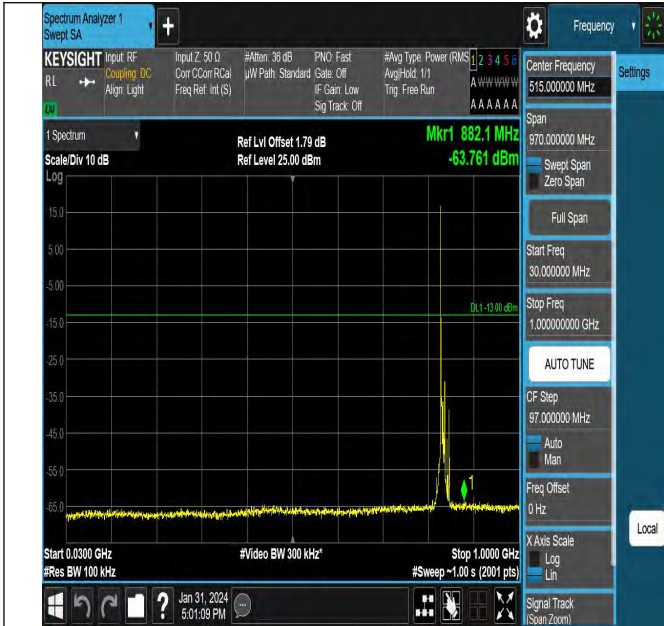

Band5_10MHz_QPSK_20525_1RB#0_30~1000_30~1000

0