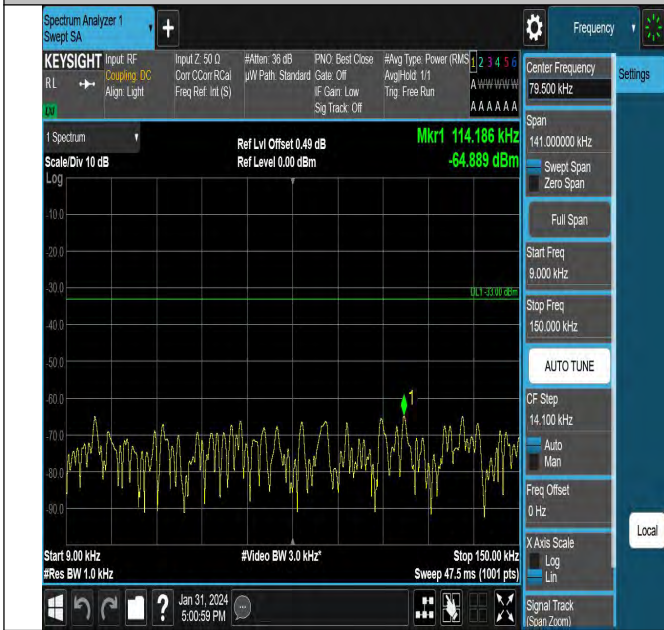

5

Band5_10MHz_QPSK_20450_1RB#0_0.15~30_0.15~30

Band5_10MHz_QPSK_20450_1RB#0_30~1000_30~1000

Band5_10MHz_QPSK_20450_1RB#0_1000~3000_1000~300

0

Band5_10MHz_QPSK_20450_1RB#0_3000~10000_3000~10

000

Band5_10MHz_QPSK_20525_1RB#0_0.009~0.15_0.009~0.1