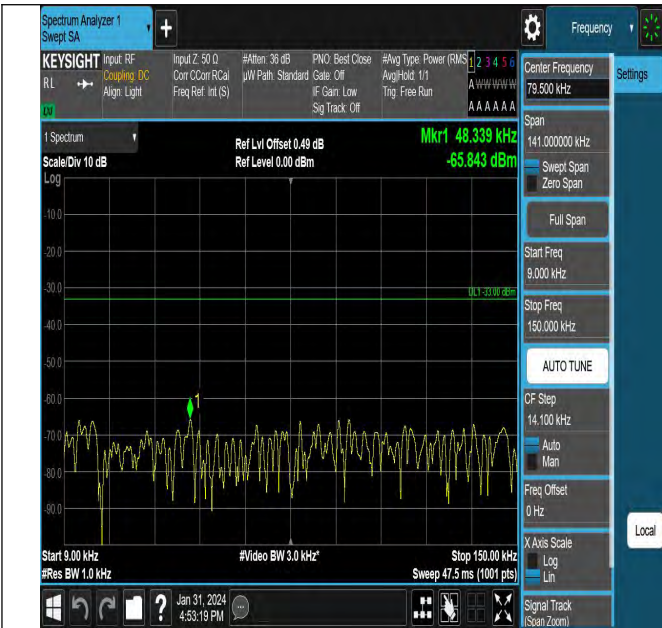

Band5_5MHz_QPSK_20525_1RB#0_0.15~30_0.15~30

Band5_5MHz_QPSK_20525_1RB#0_30~1000_30~1000

Band5_5MHz_QPSK_20525_1RB#0_1000~3000_1000~3000

Band5_5MHz_QPSK_20525_1RB#0_3000~10000_3000~10000

Band5_5MHz_QPSK_20625_1RB#0_0.009~0.15_0.009~0.15