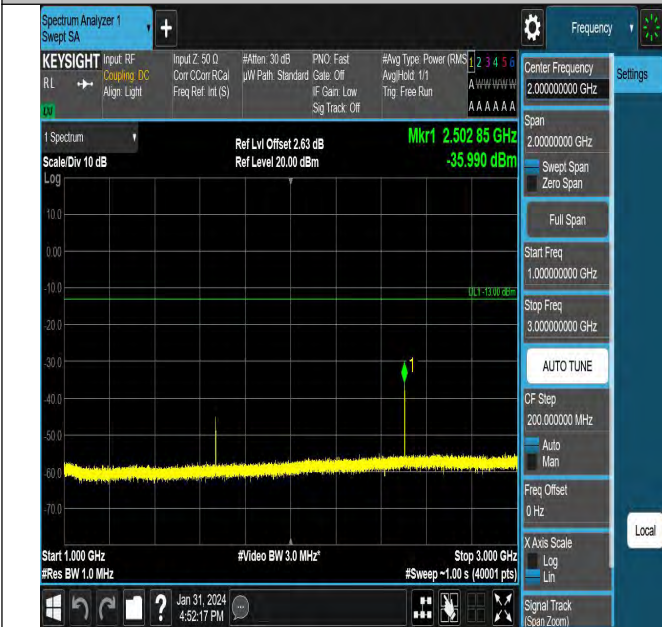

Band5_5MHz_QPSK_20525_1RB#0_0.15~30_0.15~30

Band5_5MHz_QPSK_20525_1RB#0_30~1000_30~1000

Band5_5MHz_QPSK_20525_1RB#0_1000~3000_1000~3000

Band5_5MHz_QPSK_20525_1RB#0_3000~10000_3000~10000

Band5_5MHz_QPSK_20625_1RB#0_0.009~0.15_0.009~0.15