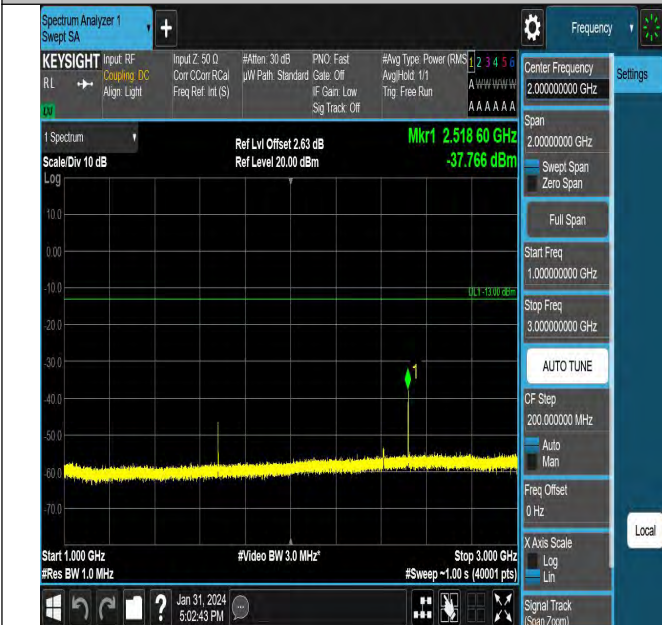

Band5_10MHz_QPSK_20600_1RB#0_1000~3000_1000~300

0

000