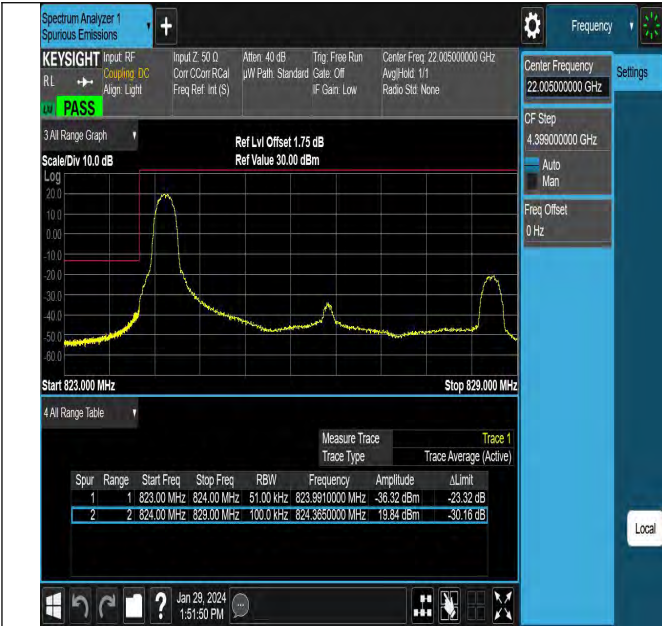

Band5_5MHz_QPSK_20425_1RB#0