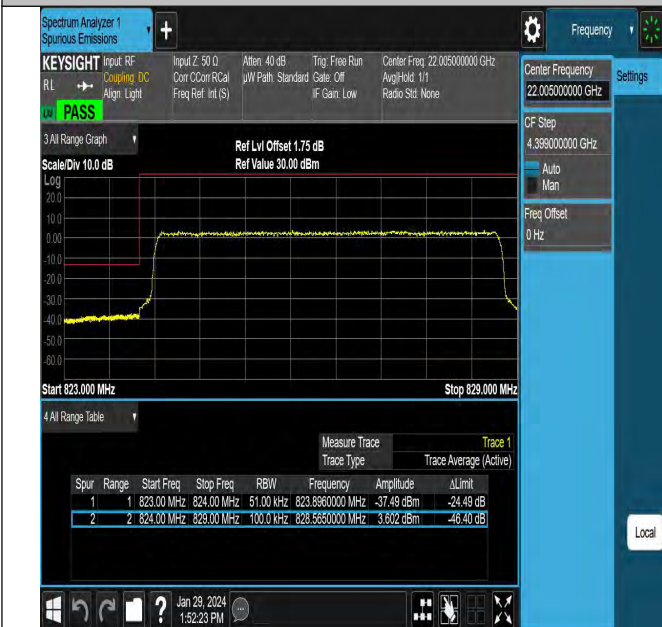

Band5_5MHz_QPSK_20425_25RB#0