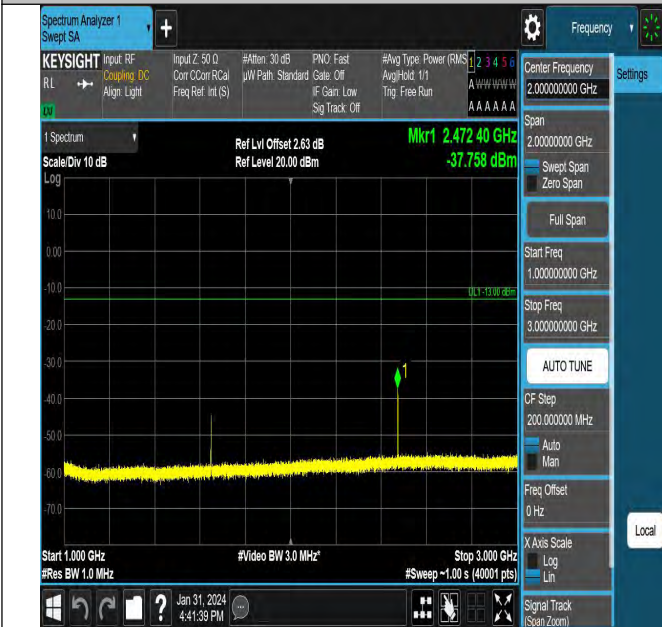

Band5_3MHz_QPSK_20415_1RB#0_1000~3000_1000~3000