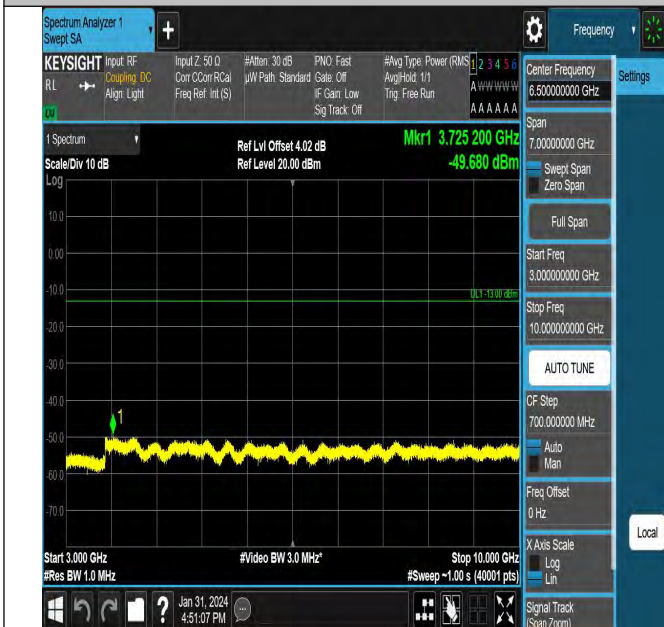

Band5_5MHz_QPSK_20425_1RB#0_3000~10000_3000~100

00