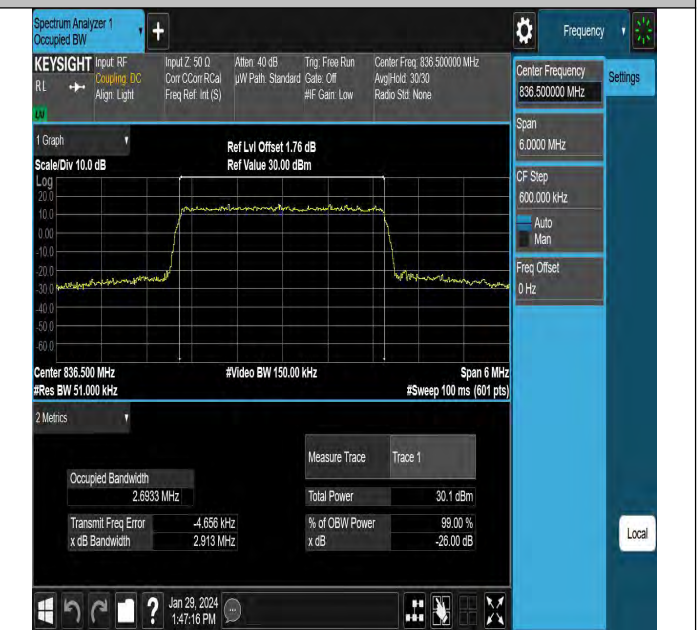

Test Graphs