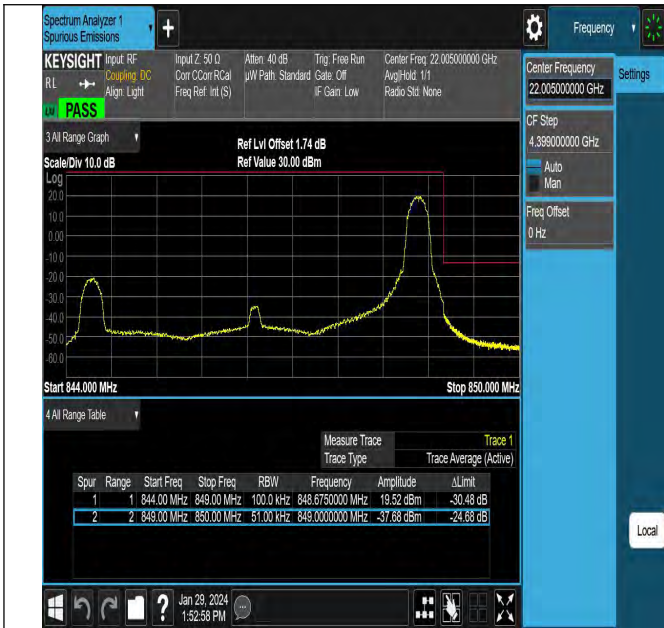

Band5_5MHz_QPSK_20625_1RB#24