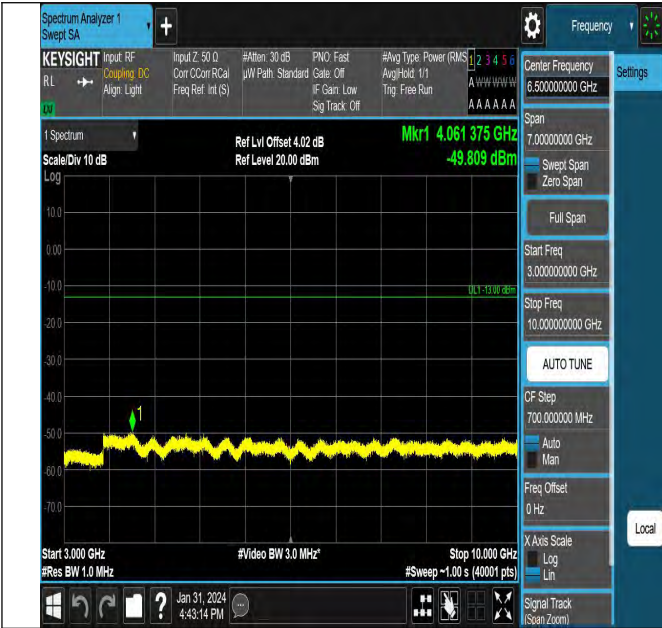

000

Band5\_3MHz\_QPSK\_20415\_1RB#0\_0.15~30\_0.15~30

Band5\_3MHz\_QPSK\_20415\_1RB#0\_30~1000\_30~1000

Band5\_3MHz\_QPSK\_20415\_1RB#0\_1000~3000\_1000~3000

Band5\_3MHz\_QPSK\_20415\_1RB#0\_3000~10000\_3000~10000