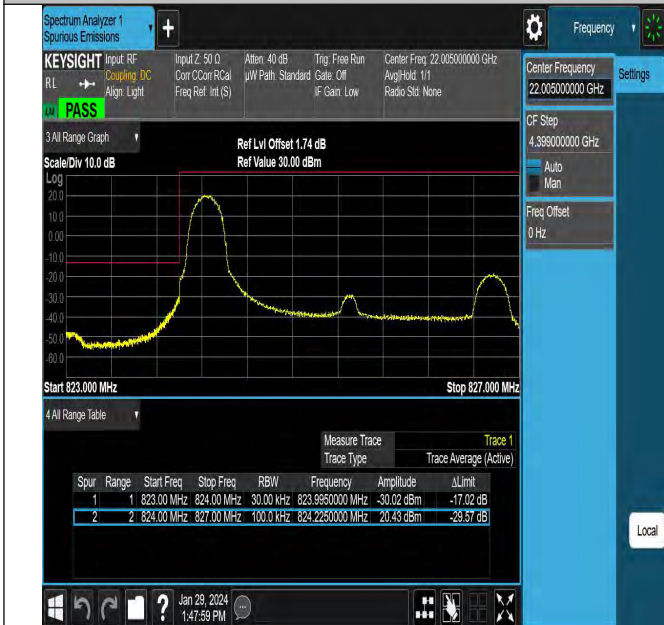

## Test Graphs

Band5\_1.4MHz\_QPSK\_20407\_1RB#0

Band5\_1.4MHz\_QPSK\_20407\_1RB#5

Band5\_1.4MHz\_QPSK\_20407\_6RB#0

Band5\_1.4MHz\_QPSK\_20643\_1RB#0

Band5\_1.4MHz\_QPSK\_20643\_1RB#5

Band5\_1.4MHz\_QPSK\_20643\_6RB#0