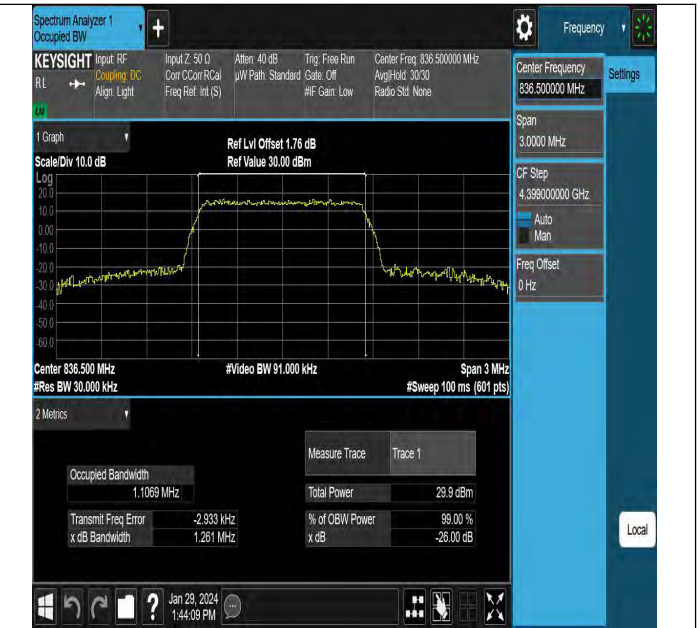

Test Graphs