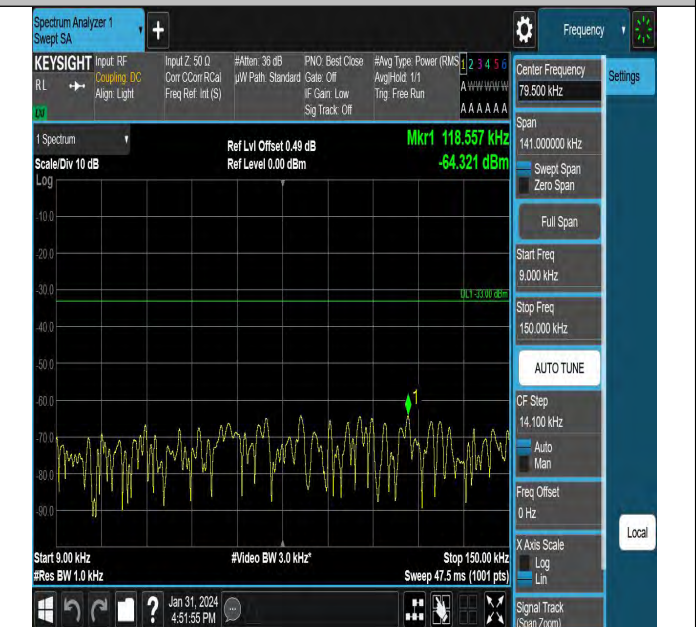

Band5_5MHz_QPSK_20525_1RB#0_0.009~0.15_0.009~0.15

00