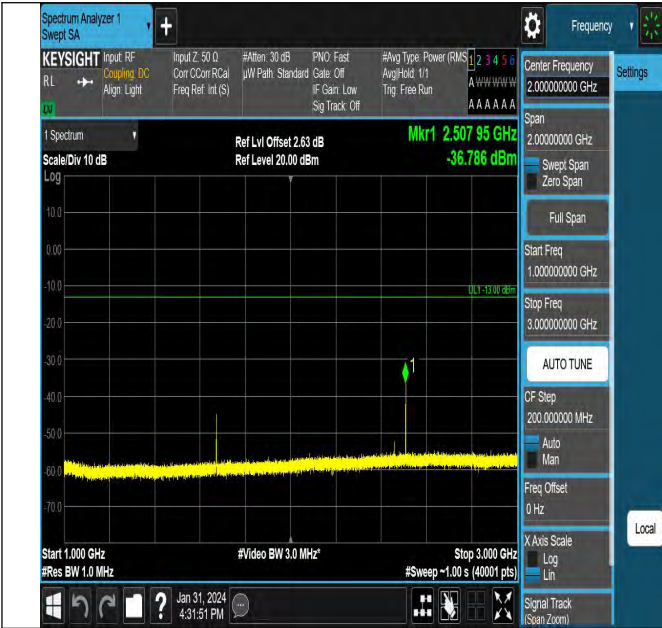

Band5\_1.4MHz\_QPSK\_20407\_1RB#0\_3000~10000\_3000~10

000

Band5\_1.4MHz\_QPSK\_20525\_1RB#0\_0.009~0.15\_0.009~0.1

5

Band5\_1.4MHz\_QPSK\_20525\_1RB#0\_0.15~30\_0.15~30

Band5\_1.4MHz\_QPSK\_20525\_1RB#0\_30~1000\_30~1000