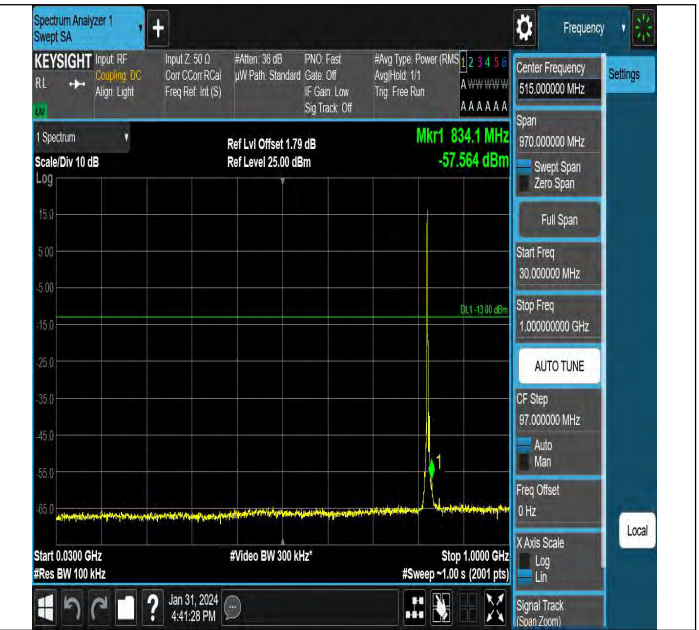

Band5_3MHz_QPSK_20415_1RB#0_30~1000_30~1000