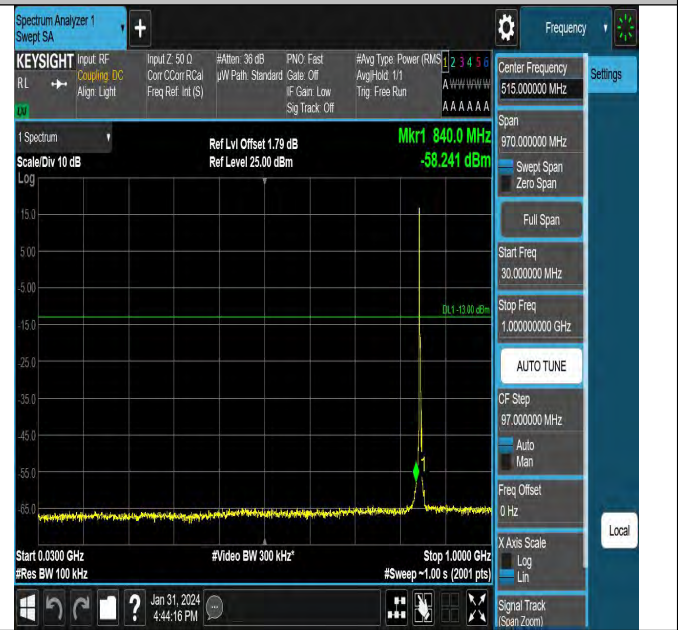

Band5\_3MHz\_QPSK\_20525\_1RB#0\_3000~10000\_3000~100

00

Band5\_3MHz\_QPSK\_20635\_1RB#0\_0.009~0.15\_0.009~0.15

Band5\_3MHz\_QPSK\_20635\_1RB#0\_0.15~30\_0.15~30

Band5\_3MHz\_QPSK\_20635\_1RB#0\_30~1000\_30~1000