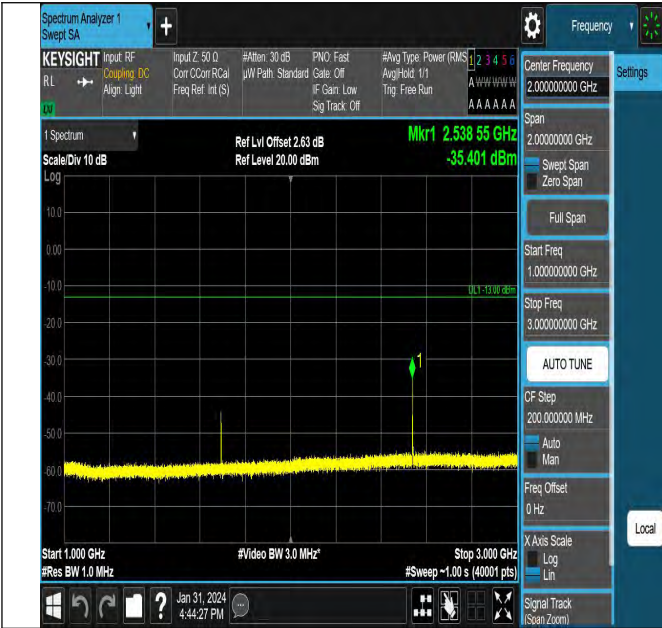

Band5\_3MHz\_QPSK\_20525\_1RB#0\_3000~10000\_3000~100

00

Band5\_3MHz\_QPSK\_20635\_1RB#0\_0.009~0.15\_0.009~0.15

Band5\_3MHz\_QPSK\_20635\_1RB#0\_0.15~30\_0.15~30

Band5\_3MHz\_QPSK\_20635\_1RB#0\_30~1000\_30~1000