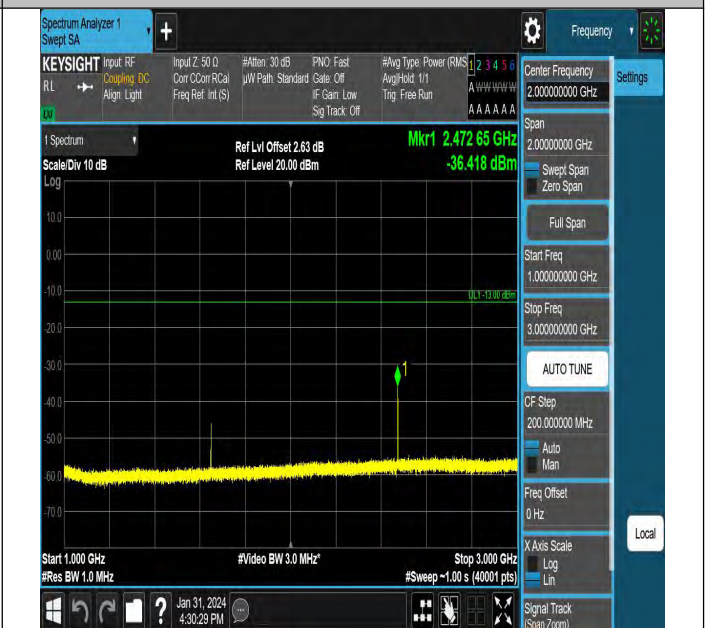

# Conducted Spurious Emission

## Test Graphs

Band5\_1.4MHz\_QPSK\_20407\_1RB#0\_0.009~0.15\_0.009~0.1  
5

Band5\_1.4MHz\_QPSK\_20407\_1RB#0\_0.15~30\_0.15~30

Band5\_1.4MHz\_QPSK\_20407\_1RB#0\_30~1000\_30~1000

Band5\_1.4MHz\_QPSK\_20407\_1RB#0\_1000~3000\_1000~300  
0