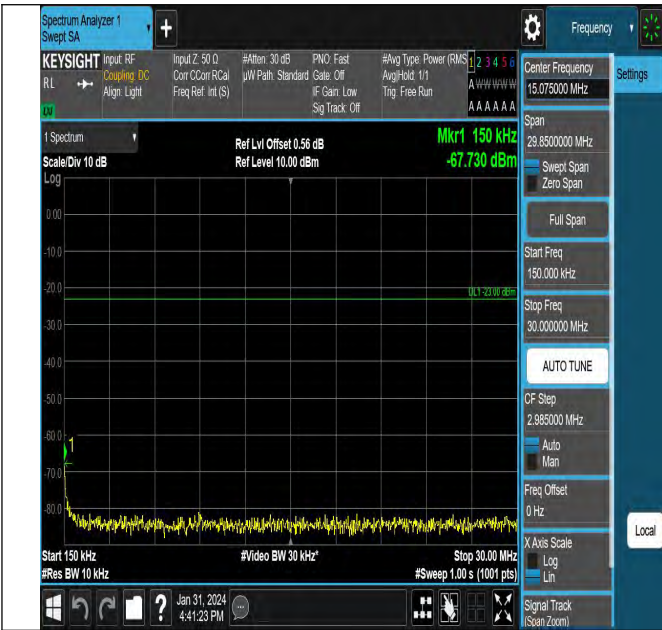

Band5_3MHz_QPSK_20415_1RB#0_0.15~30_0.15~30