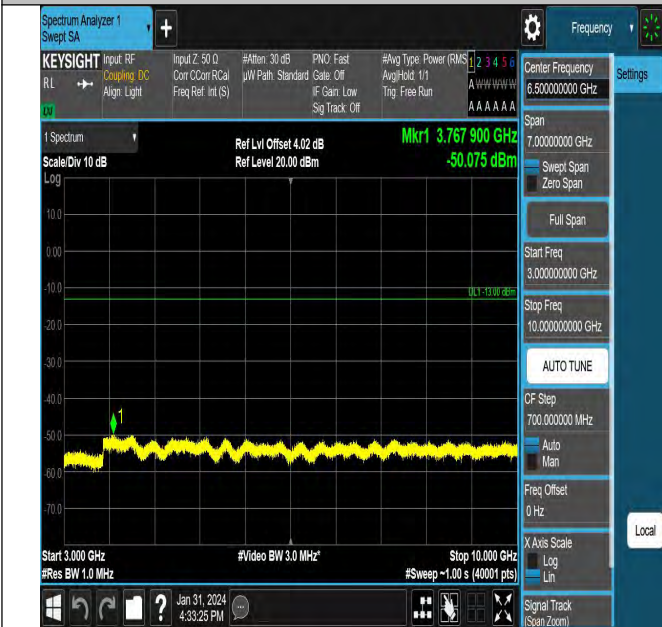

Band5_1.4MHz_QPSK_20643_1RB#0_30~1000_30~1000

Band5_1.4MHz_QPSK_20643_1RB#0_3000~10000_3000~10

000