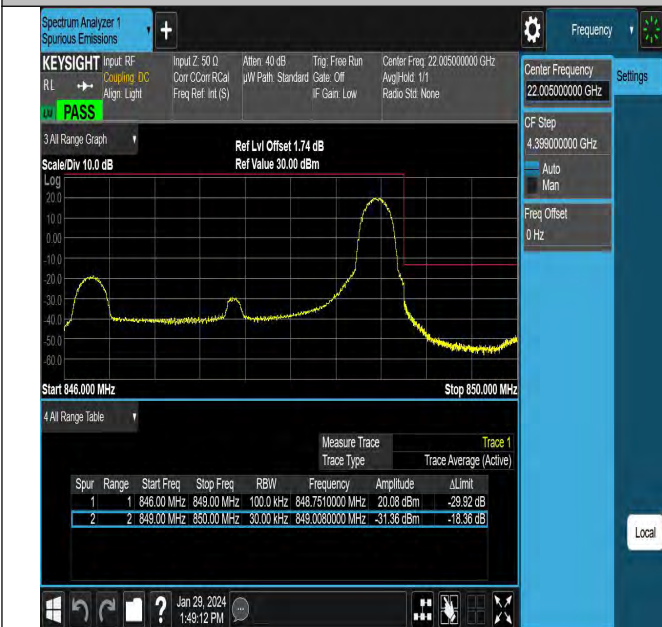

Band5_3MHz_QPSK_20635_1RB#14