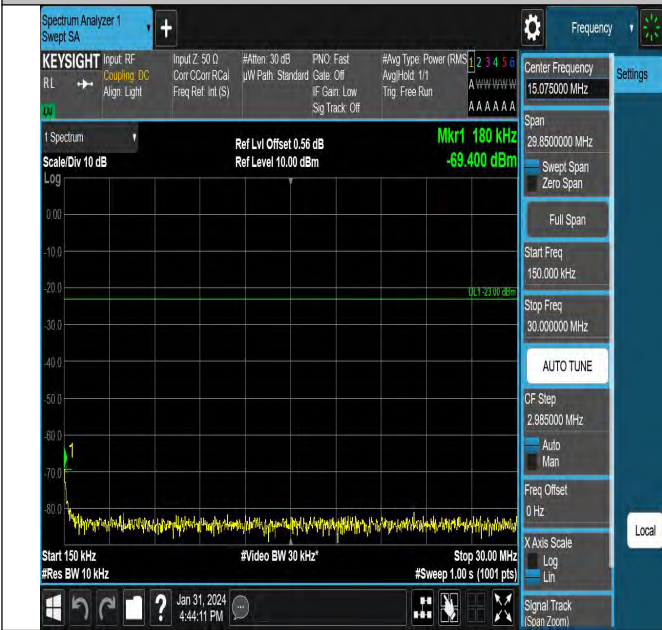

Band5_3MHz_QPSK_20635_1RB#0_0.15~30_0.15~30