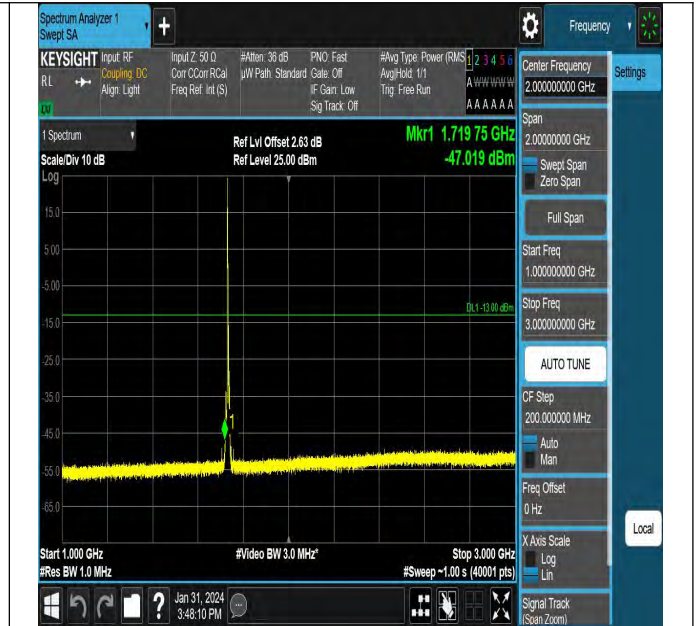

Band4_5MHz_QPSK_20175_1RB#0_1000~3000_1000~300

0