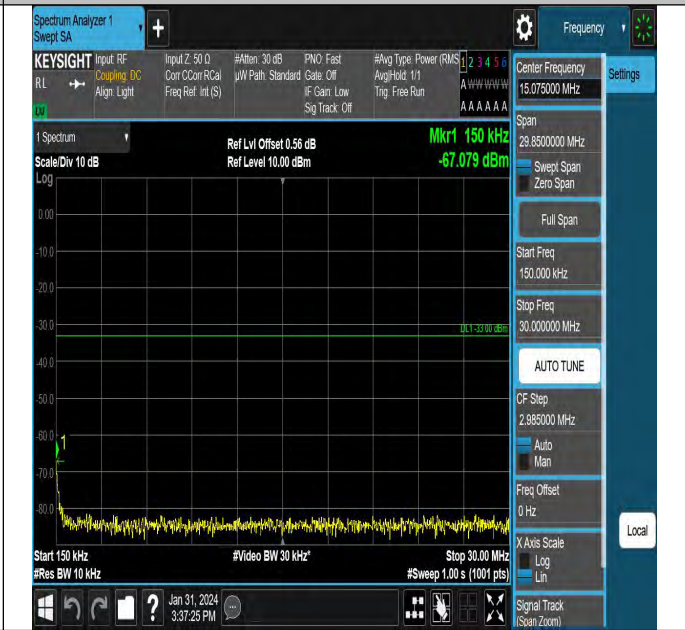

Band4_3MHz_QPSK_20175_1RB#0_0.15~30_0.15~30