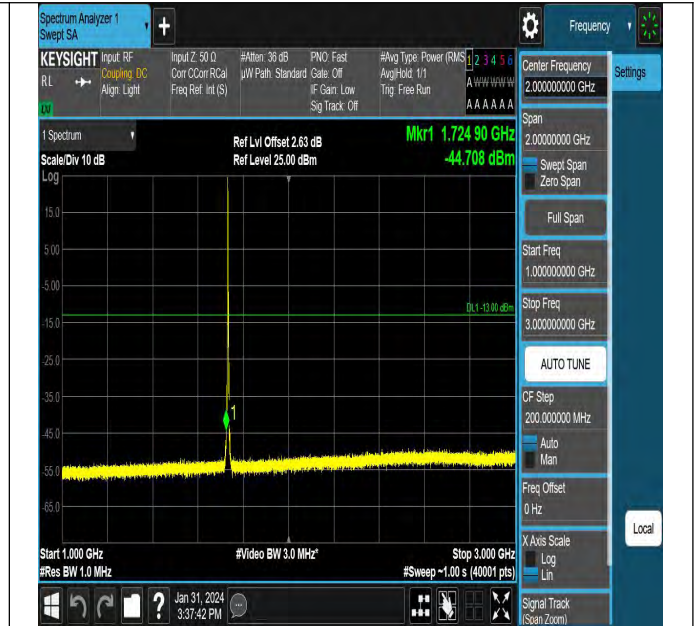

Band4_1.4MHz_QPSK_20393_1RB#0_3000~20000_3000~20000

Band4_3MHz_QPSK_19965_1RB#0_1000~3000_1000~3000

Band4_3MHz_QPSK_19965_1RB#0_0.009~0.15_0.009~0.15

Band4_3MHz_QPSK_20175_1RB#0_0.15~30_0.15~30

Band4_3MHz_QPSK_19965_1RB#0_30~1000_30~1000