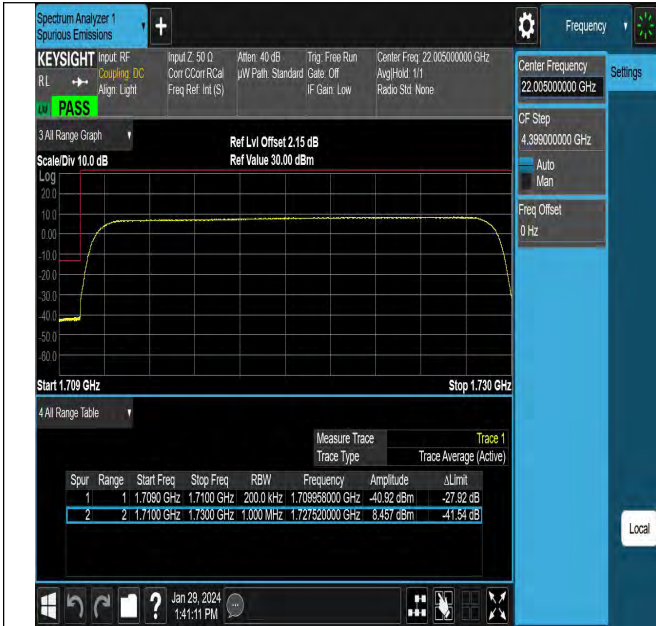

Band4_20MHz_QPSK_20050_1RB#99

Band4_20MHz_QPSK_20050_100RB#0

Band4_20MHz_QPSK_20300_1RB#0

Band4_20MHz_QPSK_20300_1RB#99

Band4_20MHz_QPSK_20300_100RB#0

Conducted Spurious Emission

Test Graphs

Band4_1.4MHz_QPSK_19957_1RB#0_0.009~0.15_0.009~0.15