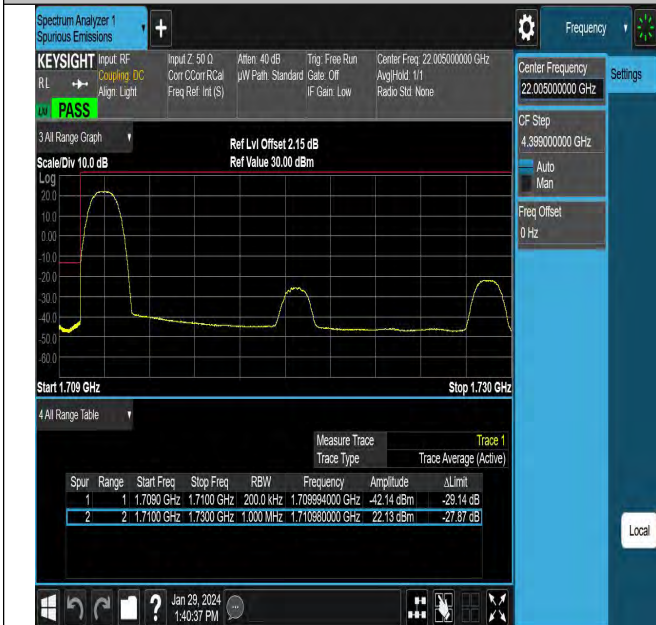

Band4_20MHz_QPSK_20050_1RB#0