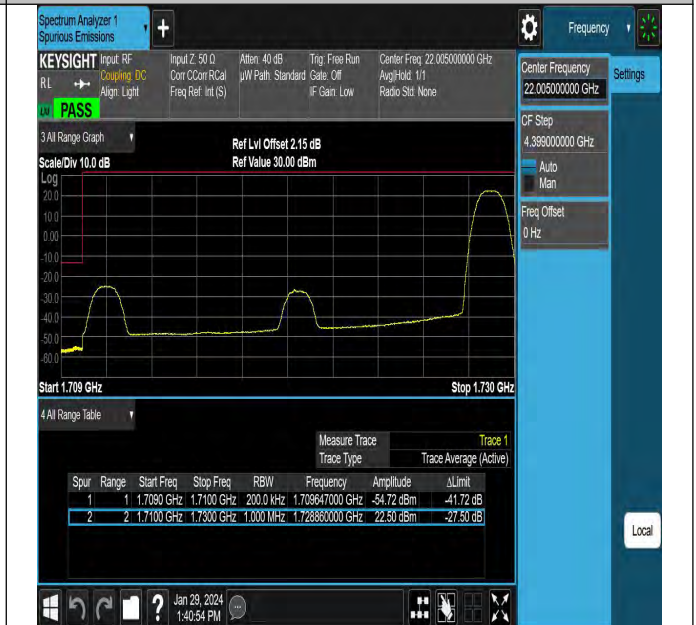

Band4_20MHz_QPSK_20050_1RB#99

Band4_20MHz_QPSK_20050_100RB#0

Band4_20MHz_QPSK_20300_1RB#0

Band4_20MHz_QPSK_20300_1RB#99

Band4_20MHz_QPSK_20300_100RB#0

Conducted Spurious Emission

Test Graphs

Band4_1.4MHz_QPSK_19957_1RB#0_0.009~0.15_0.009~0.15