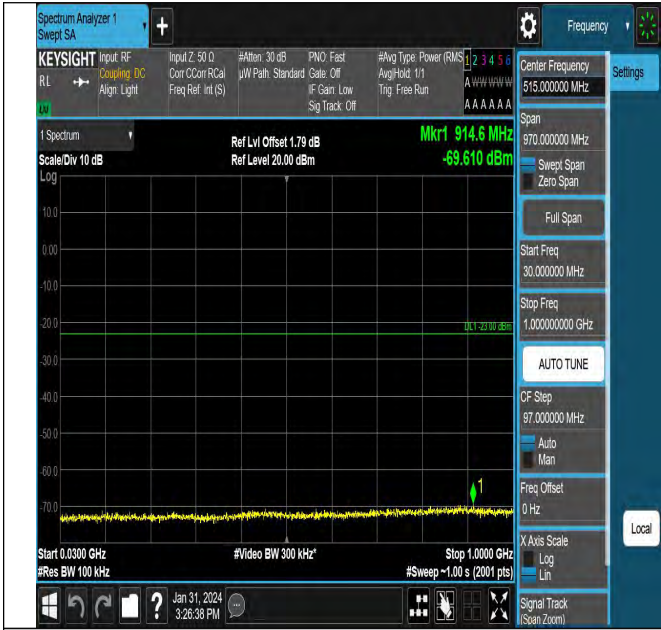

Band4_1.4MHz_QPSK_20175_1RB#0_30~1000_30~1000