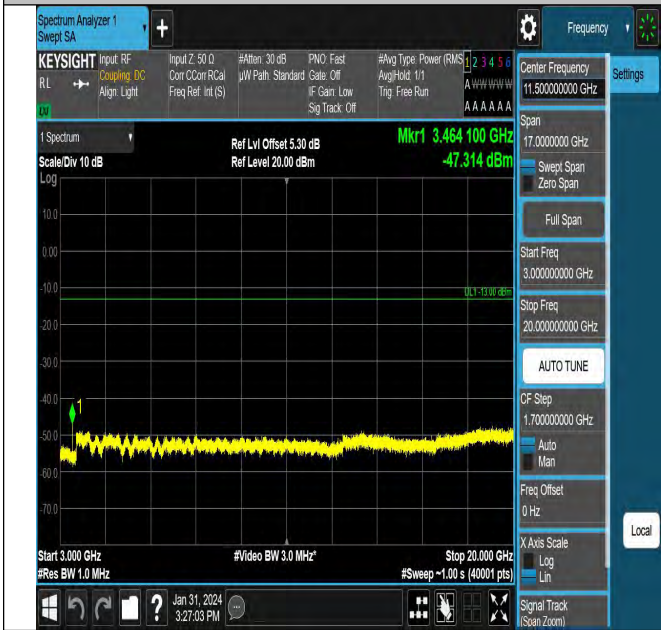

Band4_1.4MHz_QPSK_20175_1RB#0_0.009~0.15_0.009~0.15

Band4_1.4MHz_QPSK_20175_1RB#0_1000~3000_1000~3000

Band4_1.4MHz_QPSK_20175_1RB#0_30~1000_30~1000

Band4_1.4MHz_16QAM_20175_1RB#0_0.009~0.15_0.009~0.15

Band4_1.4MHz_QPSK_20175_1RB#0_3000~20000_3000~20000