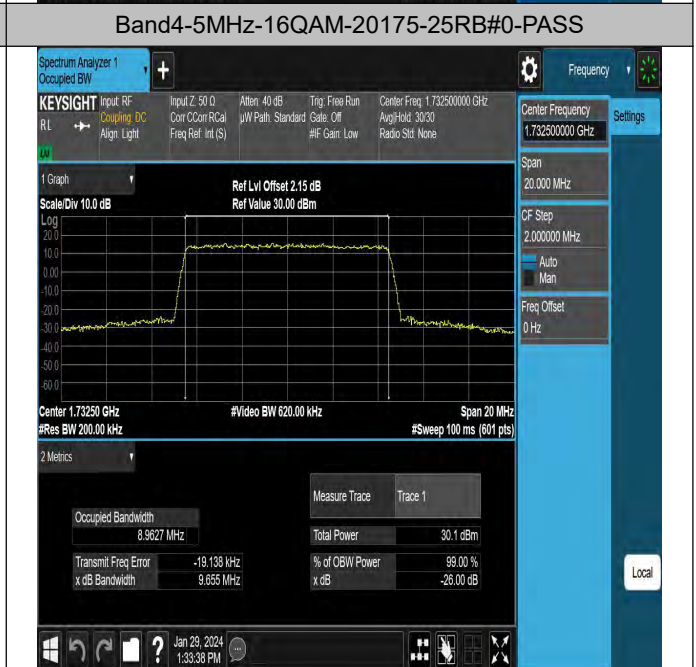

Test Graphs

Band4-1.4MHz-QPSK-20175-6RB#0-PASS

Band4-1.4MHz-16QAM-20175-6RB#0-PASS

Band4-3MHz-QPSK-20175-15RB#0-PASS

Band4-3MHz-16QAM-20175-15RB#0-PASS

Band Edge

Test Graphs

Band4_1.4MHz_QPSK_19957_1RB#0