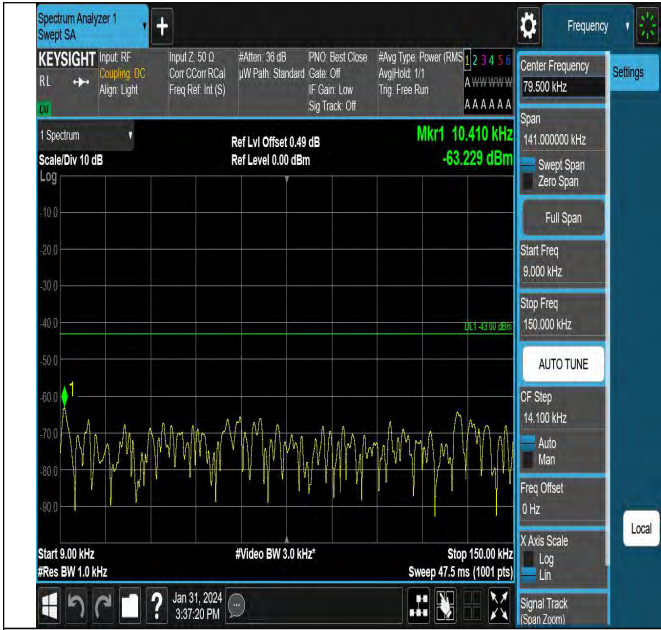

Band4_3MHz_QPSK_20175_1RB#0_1000~3000_1000~300

0

Band4_3MHz_QPSK_19965_1RB#0_3000~20000_3000~200

00

Band4_3MHz_QPSK_20385_1RB#0_0.15~30_0.15~30

Band4_3MHz_QPSK_20175_1RB#0_0.009~0.15_0.009~0.15

Band4_3MHz_QPSK_20385_1RB#0_1000~3000_1000~300