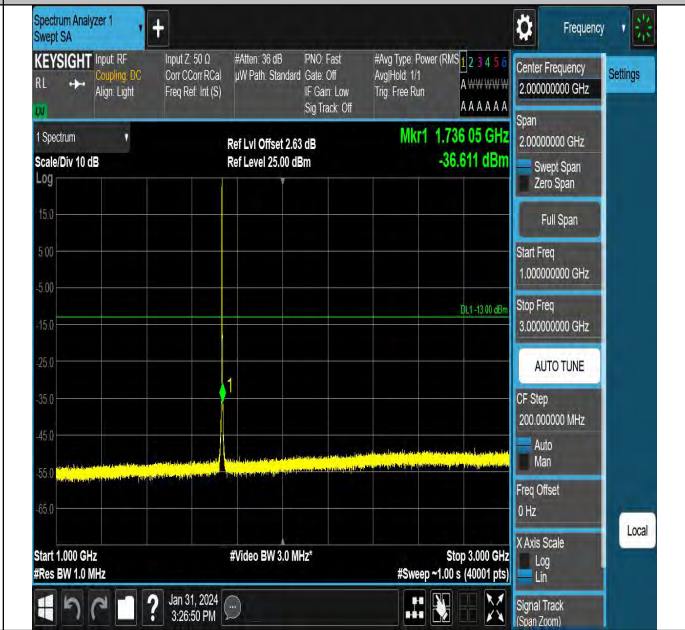

Band4_1.4MHz_QPSK_20175_1RB#0_1000~3000_1000~3000