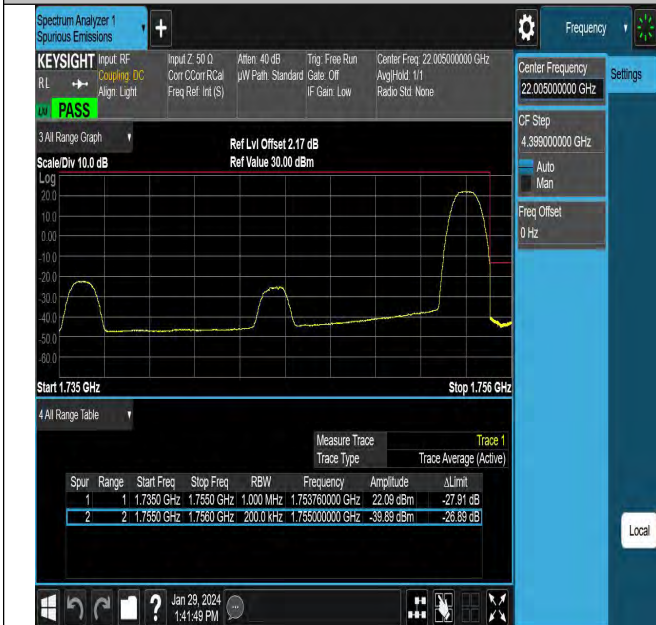

Band4_20MHz_QPSK_20050_1RB#99

Band4_20MHz_QPSK_20050_100RB#0

Band4_20MHz_QPSK_20300_1RB#0

Band4_20MHz_QPSK_20300_1RB#99

Band4_20MHz_QPSK_20300_100RB#0

Conducted Spurious Emission

Test Graphs

Band4_1.4MHz_QPSK_19957_1RB#0_0.009~0.15_0.009~0.15