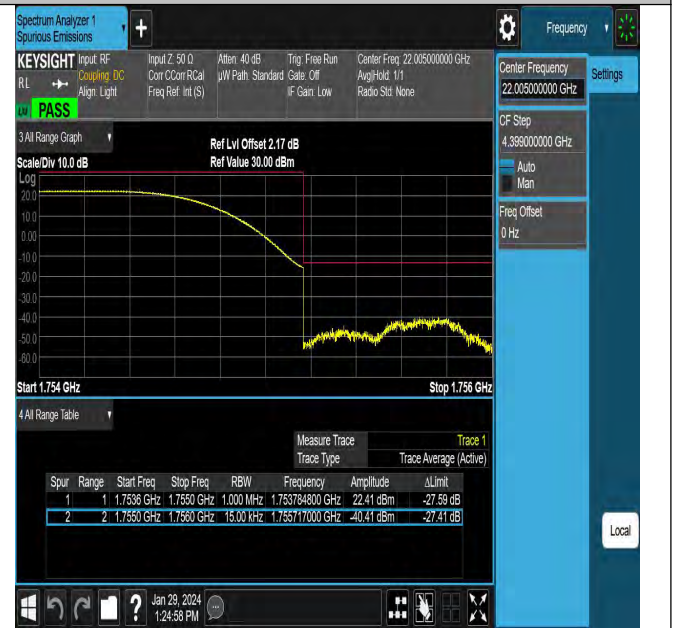

Band4_1.4MHz_QPSK_20393_1RB#0