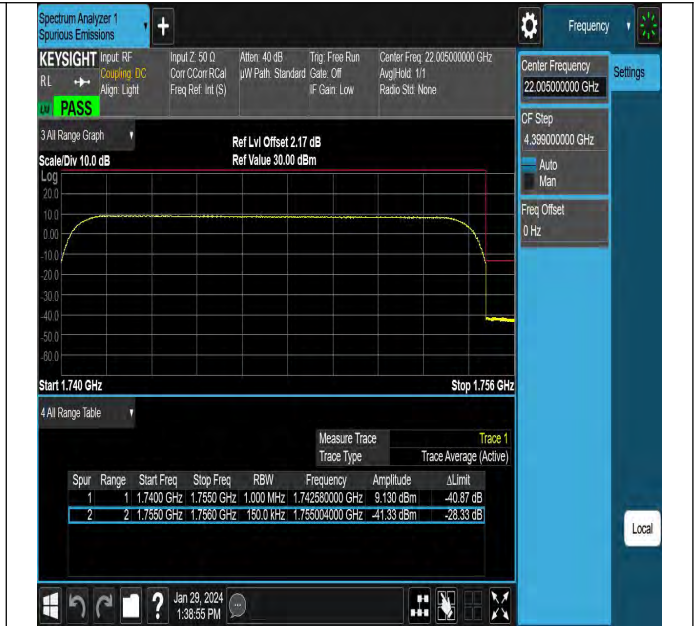

Band4_15MHz_QPSK_20325_75RB#0