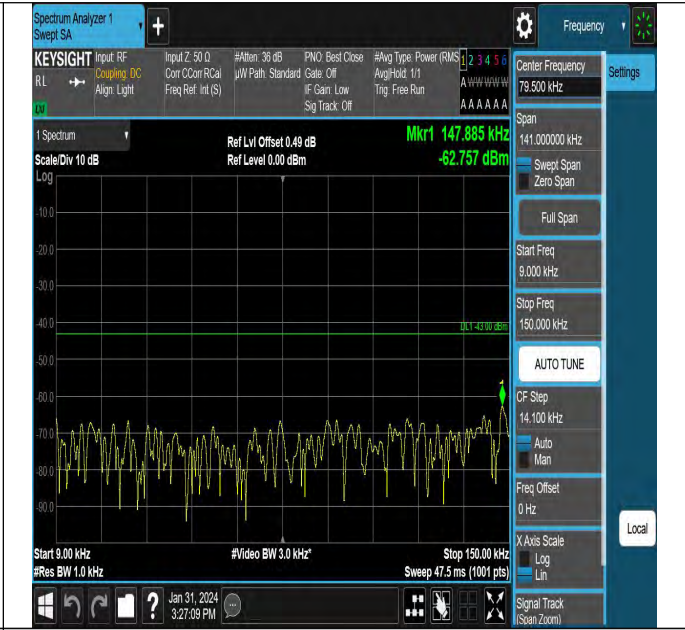

Band4_1.4MHz_16QAM_20175_1RB#0_0.009~0.15_0.009~0.15