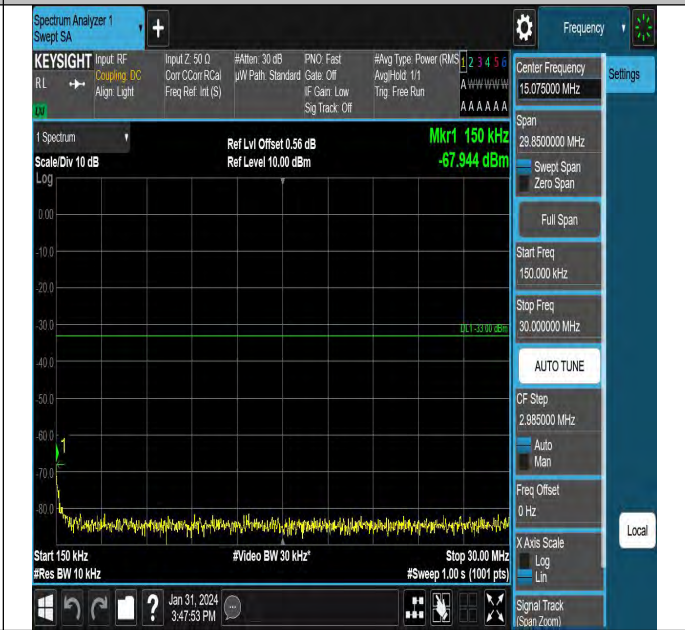

0

Band4_3MHz_QPSK_20175_1RB#0_30~1000_30~1000

Band4_5MHz_QPSK_19975_1RB#0_0.15~30_0.15~30

Band4_3MHz_QPSK_20175_1RB#0_3000~20000_3000~2000

00

Band4_5MHz_QPSK_19975_1RB#0_1000~3000_1000~300

0

Band4_3MHz_QPSK_20385_1RB#0_0.009~0.15_0.009~0.15