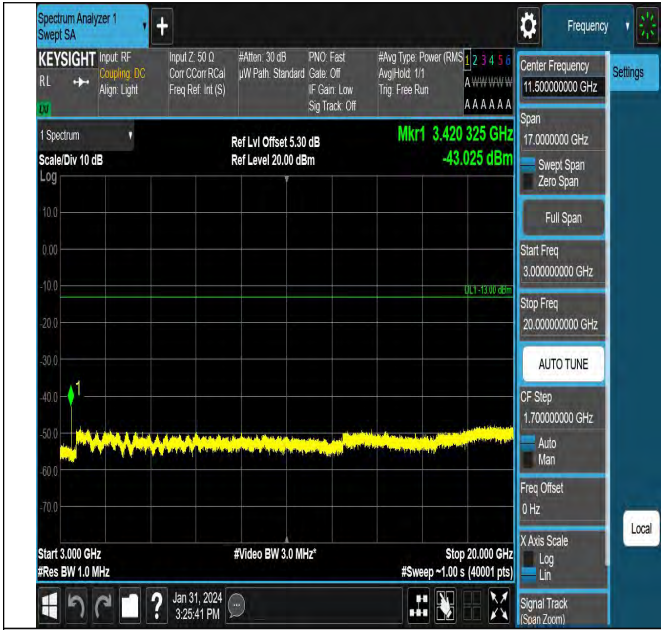

Band4_1.4MHz_QPSK_19957_1RB#0_3000~20000_3000~20000