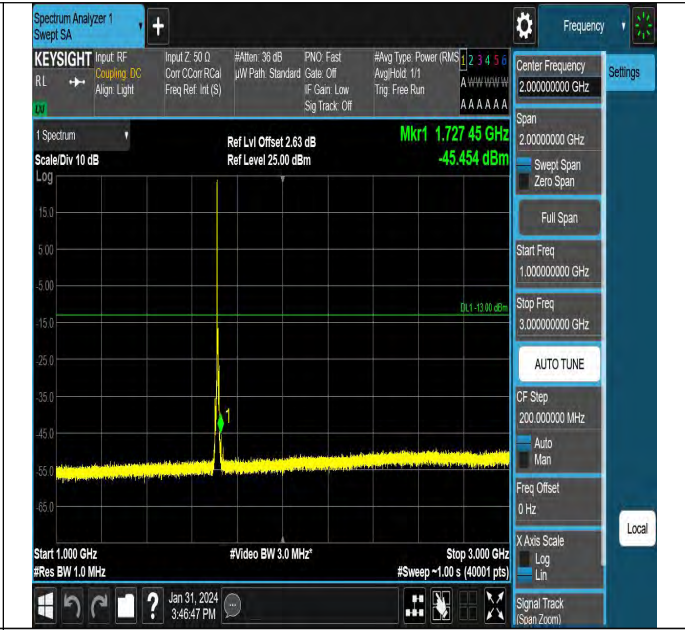

0

Band4_3MHz_QPSK_20175_1RB#0_30~1000_30~1000

Band4_5MHz_QPSK_19975_1RB#0_0.15~30_0.15~30

Band4_3MHz_QPSK_20175_1RB#0_3000~20000_3000~2000

00

Band4_5MHz_QPSK_19975_1RB#0_1000~3000_1000~300

0

Band4_3MHz_QPSK_20385_1RB#0_0.009~0.15_0.009~0.15