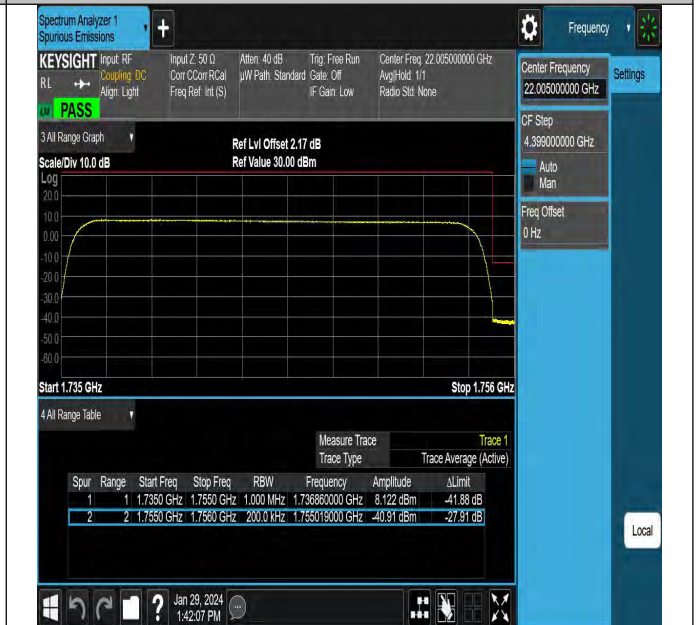

Band4_20MHz_QPSK_20050_1RB#99

Band4_20MHz_QPSK_20050_100RB#0

Band4_20MHz_QPSK_20300_1RB#0

Band4_20MHz_QPSK_20300_1RB#99

Band4_20MHz_QPSK_20300_100RB#0

Conducted Spurious Emission

Test Graphs

Band4_1.4MHz_QPSK_19957_1RB#0_0.009~0.15_0.009~0.15