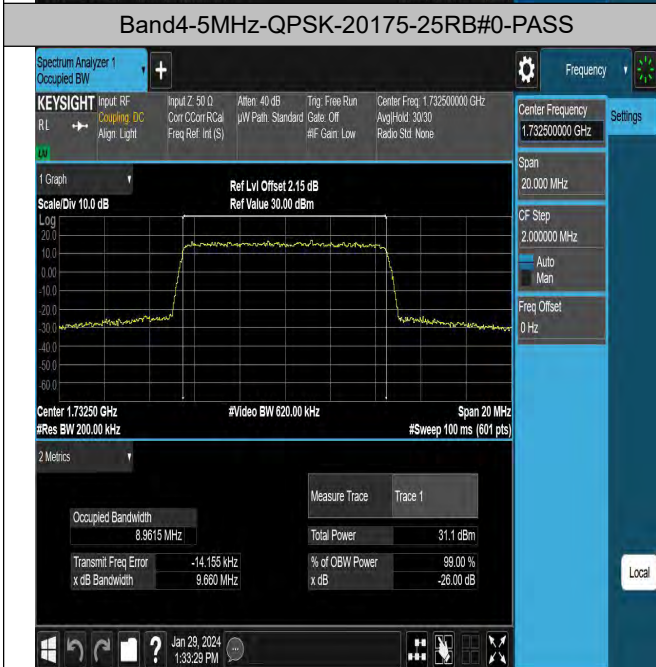

Test Graphs

Band4-1.4MHz-QPSK-20175-6RB#0-PASS

Band4-1.4MHz-16QAM-20175-6RB#0-PASS

Band4-3MHz-QPSK-20175-15RB#0-PASS

Band4-3MHz-16QAM-20175-15RB#0-PASS

Band Edge

Test Graphs

Band4_1.4MHz_QPSK_19957_1RB#0