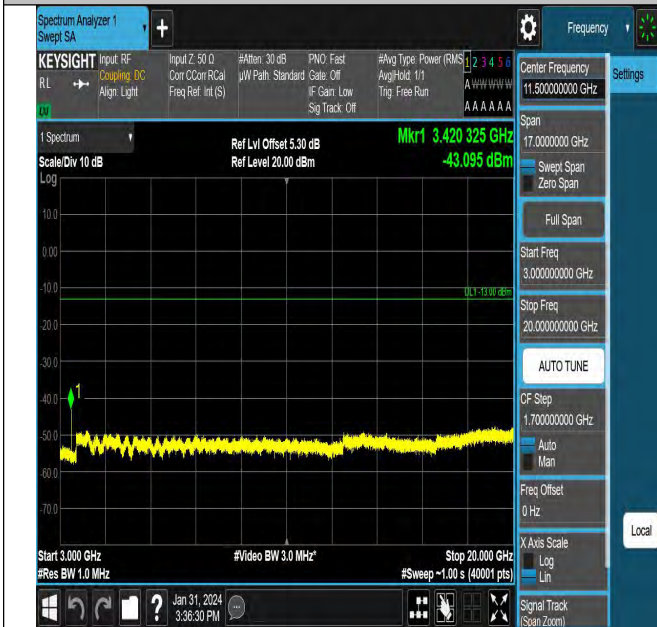

Band4_3MHz_QPSK_19965_1RB#0_3000~20000_3000~200

00