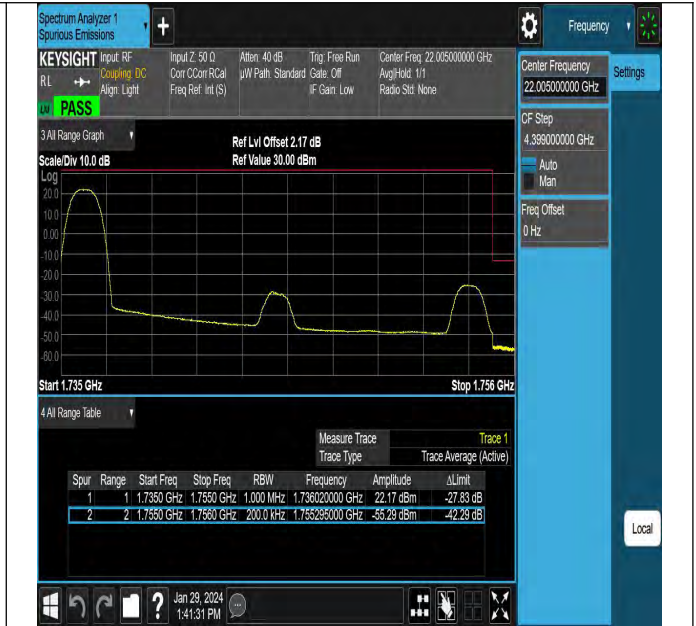

Band4_20MHz_QPSK_20050_1RB#99

Band4_20MHz_QPSK_20050_100RB#0

Band4_20MHz_QPSK_20300_1RB#0

Band4_20MHz_QPSK_20300_1RB#99

Band4_20MHz_QPSK_20300_100RB#0

Conducted Spurious Emission

Test Graphs

Band4_1.4MHz_QPSK_19957_1RB#0_0.009~0.15_0.009~0.15