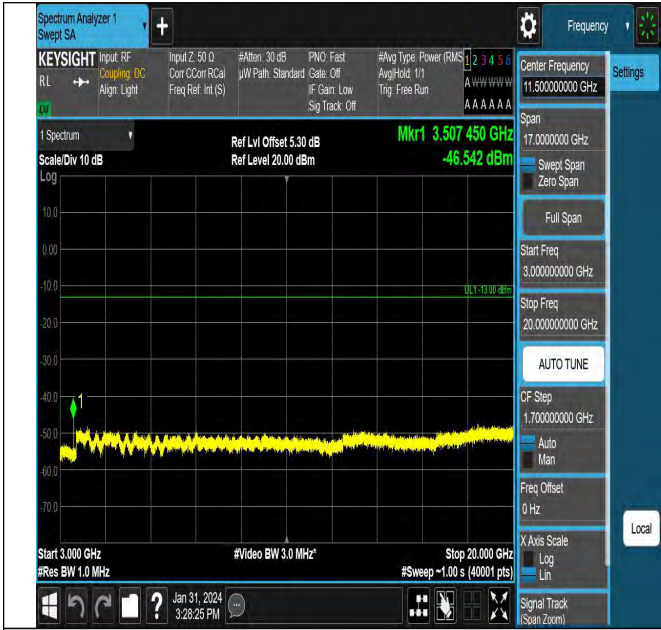

Band4_1.4MHz_QPSK_20393_1RB#0_0.15~30_0.15~30

Band4_1.4MHz_QPSK_20393_1RB#0_0.009~0.15_0.009~0.0

15

Band4_1.4MHz_QPSK_20393_1RB#0_1000~3000_1000~30

00

Band4_1.4MHz_QPSK_20393_1RB#0_30~1000_30~1000

Band4_3MHz_QPSK_19965_1RB#0_0.15~30_0.15~30