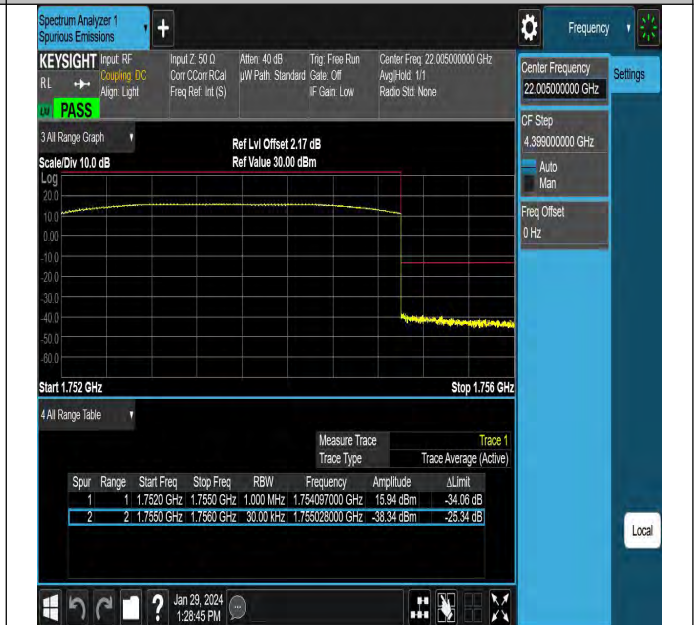

Band4_3MHz_QPSK_20385_15RB#0