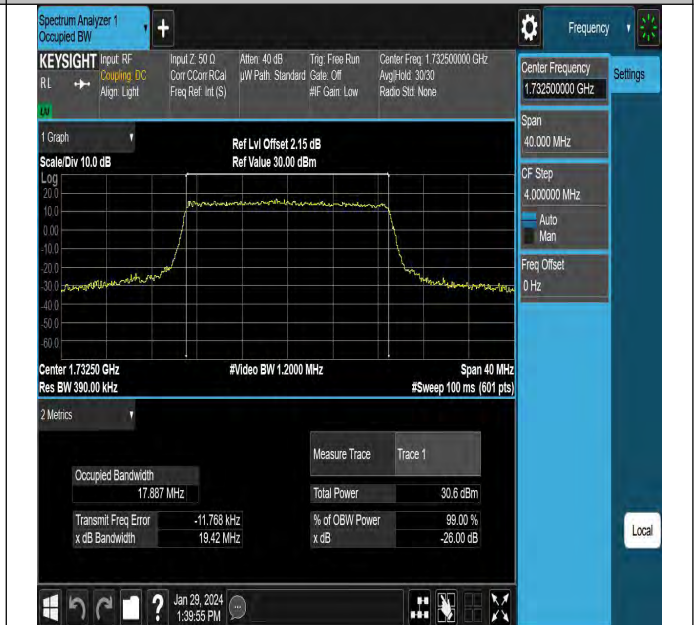

Test Graphs

Band4-1.4MHz-QPSK-20175-6RB#0-PASS

Band4-1.4MHz-16QAM-20175-6RB#0-PASS

Band4-3MHz-QPSK-20175-15RB#0-PASS

Band4-3MHz-16QAM-20175-15RB#0-PASS

Band Edge

Test Graphs

Band4_1.4MHz_QPSK_19957_1RB#0