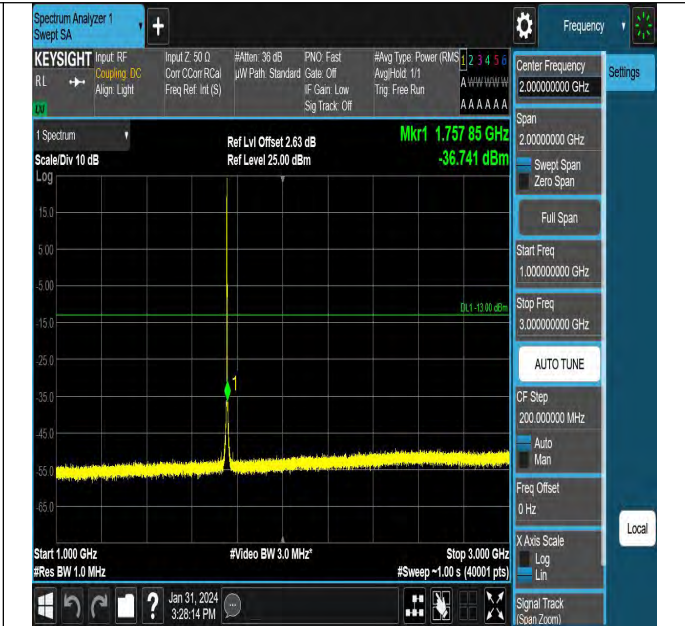

Band4_1.4MHz_QPSK_20393_1RB#0_1000~3000_1000~30

00