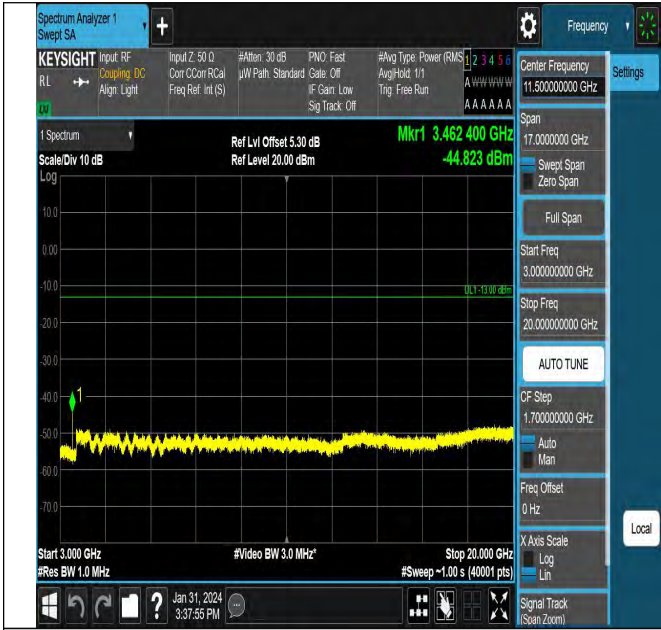

Band4_3MHz_QPSK_20175_1RB#0_3000~20000_3000~2000

00