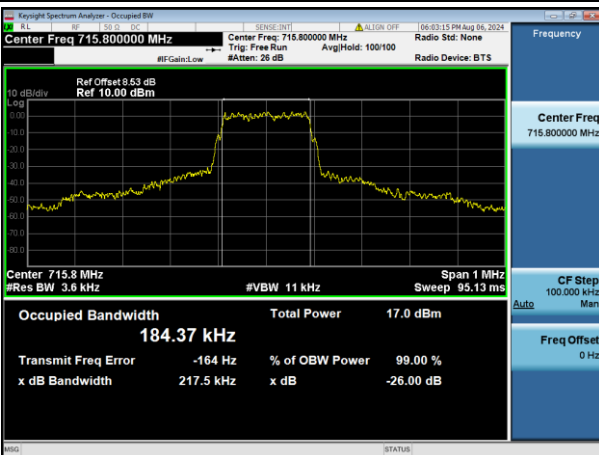

LTE Band 5, SCS: 15KHz, OBW & 26dB Bandwidth

QPSK Low channel

QPSK Middle channel

QPSK High channel

LTE Band 12, SCS: 15KHz, OBW & 26dB Bandwidth

QPSK Low channel

QPSK Middle channel

QPSK High channel

LTE Band 13, SCS: 15KHz, OBW & 26dB Bandwidth

QPSK Low channel

QPSK Middle channel

QPSK High channel

LTE Band 17, SCS: 15KHz, OBW & 26dB Bandwidth

QPSK Low channel

QPSK Middle channel

QPSK High channel

LTE Band 25, SCS: 15KHz, OBW & 26dB Bandwidth

QPSK Low channel

QPSK Middle channel

QPSK High channel

LTE Band 26a, SCS: 15KHz, OBW & 26dB Bandwidth

QPSK Low channel

QPSK Middle channel

QPSK High channel

LTE Band 26b, SCS: 15KHz, OBW & 26dB Bandwidth

QPSK Low channel

QPSK Middle channel

QPSK High channel

LTE Band 66, SCS: 15KHz, OBW & 26dB Bandwidth

QPSK Low channel

QPSK Middle channel

QPSK High channel