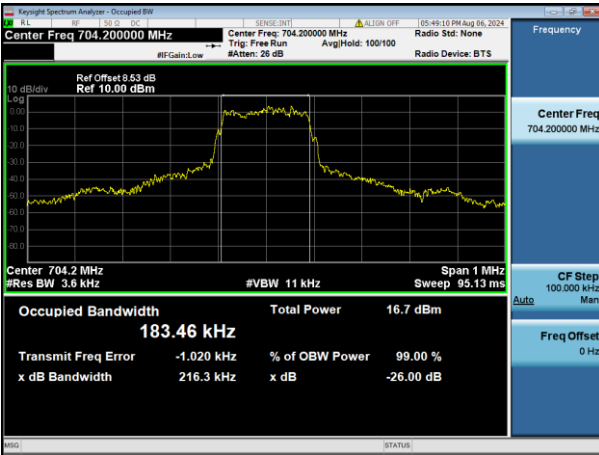

LTE Band 5, SCS: 15KHz, OBW & 26dB Bandwidth

QPSK Low channel

QPSK Middle channel

QPSK High channel

LTE Band 12, SCS: 15KHz, OBW & 26dB Bandwidth

QPSK Low channel

QPSK Middle channel

QPSK High channel

LTE Band 13, SCS: 15KHz, OBW & 26dB Bandwidth

QPSK Low channel

QPSK Middle channel

QPSK High channel

LTE Band 17, SCS: 15KHz, OBW & 26dB Bandwidth

QPSK Low channel

QPSK Middle channel

QPSK High channel

LTE Band 25, SCS: 15KHz, OBW & 26dB Bandwidth

QPSK Low channel

QPSK Middle channel

QPSK High channel

LTE Band 26a, SCS: 15KHz, OBW & 26dB Bandwidth

QPSK Low channel

QPSK Middle channel

QPSK High channel

LTE Band 26b, SCS: 15KHz, OBW & 26dB Bandwidth

QPSK Low channel

QPSK Middle channel

QPSK High channel

LTE Band 66, SCS: 15KHz, OBW & 26dB Bandwidth

QPSK Low channel

QPSK Middle channel

QPSK High channel