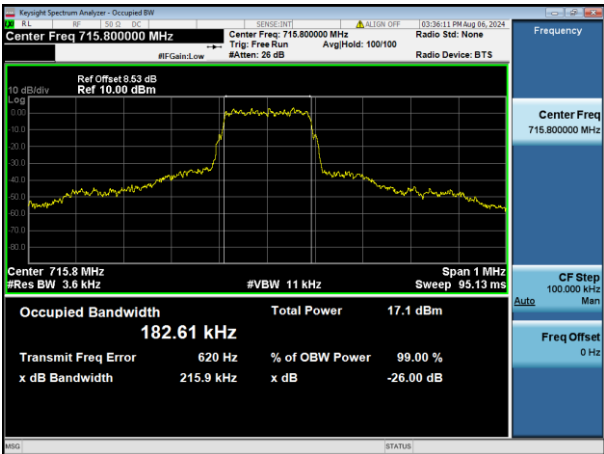

LTE Band 2, SCS: 15KHz, OBW & 26dB Bandwidth

QPSK Low channel

QPSK Middle channel

QPSK High channel

LTE Band 4, SCS: 15KHz, OBW & 26dB Bandwidth

QPSK Low channel

QPSK Middle channel

QPSK High channel

LTE Band 5, SCS: 15KHz, OBW & 26dB Bandwidth

QPSK Low channel

QPSK Middle channel

QPSK High channel

LTE Band 12, SCS: 15KHz, OBW & 26dB Bandwidth

QPSK Low channel

QPSK Middle channel

QPSK High channel

LTE Band 13, SCS: 15KHz, OBW & 26dB Bandwidth

QPSK Low channel

QPSK Middle channel

QPSK High channel

LTE Band 17, SCS: 15KHz, OBW & 26dB Bandwidth

QPSK Low channel

QPSK Middle channel

QPSK High channel

LTE Band 25, SCS: 15KHz, OBW & 26dB Bandwidth

QPSK Low channel

QPSK Middle channel

QPSK High channel

LTE Band 26a, SCS: 15KHz, OBW & 26dB Bandwidth

QPSK Low channel

QPSK Middle channel

QPSK High channel