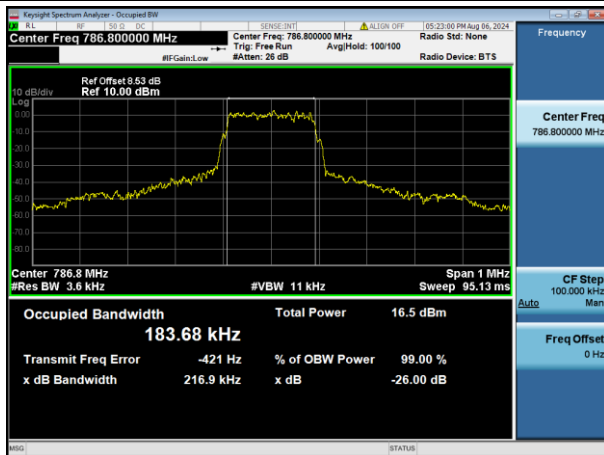

LTE Band 5, SCS: 15KHz, OBW & 26dB Bandwidth

QPSK Low channel

QPSK Middle channel

QPSK High channel

LTE Band 12, SCS: 15KHz, OBW & 26dB Bandwidth

QPSK Low channel

QPSK Middle channel

QPSK High channel

LTE Band 13, SCS: 15KHz, OBW & 26dB Bandwidth

QPSK Low channel

QPSK Middle channel

QPSK High channel

LTE Band 17, SCS: 15KHz, OBW & 26dB Bandwidth

QPSK Low channel

QPSK Middle channel

QPSK High channel

LTE Band 25, SCS: 15KHz, OBW & 26dB Bandwidth

QPSK Low channel

QPSK Middle channel

QPSK High channel

LTE Band 26a, SCS: 15KHz, OBW & 26dB Bandwidth

QPSK Low channel

QPSK Middle channel

QPSK High channel

LTE Band 26b, SCS: 15KHz, OBW & 26dB Bandwidth

QPSK Low channel

QPSK Middle channel

QPSK High channel

LTE Band 66, SCS: 15KHz, OBW & 26dB Bandwidth

QPSK Low channel

QPSK Middle channel

QPSK High channel