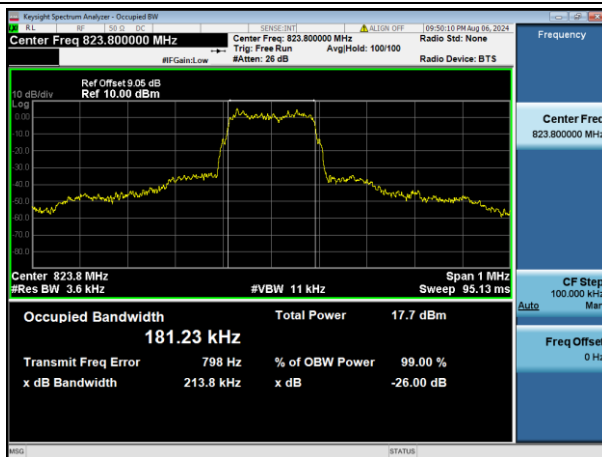

LTE Band 13, SCS: 15KHz, OBW & 26dB Bandwidth

QPSK Low channel

QPSK Middle channel

QPSK High channel

LTE Band 17, SCS: 15KHz, OBW & 26dB Bandwidth

QPSK Low channel

QPSK Middle channel

QPSK High channel

LTE Band 25, SCS: 15KHz, OBW & 26dB Bandwidth

QPSK Low channel

QPSK Middle channel

QPSK High channel

LTE Band 26a, SCS: 15KHz, OBW & 26dB Bandwidth

QPSK Low channel

QPSK Middle channel

QPSK High channel

LTE Band 26b, SCS: 15KHz, OBW & 26dB Bandwidth

QPSK Low channel

QPSK Middle channel

QPSK High channel

LTE Band 66, SCS: 15KHz, OBW & 26dB Bandwidth

QPSK Low channel

QPSK Middle channel

QPSK High channel

LTE Band 85, SCS: 15KHz, OBW & 26dB Bandwidth

QPSK Low channel

QPSK Middle channel

QPSK High channel