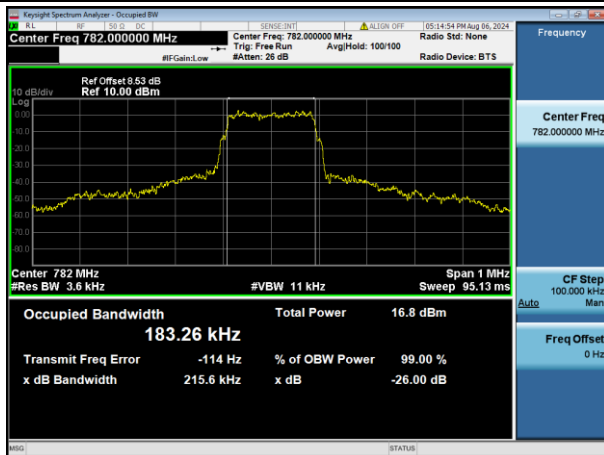

LTE Band 2, SCS: 15KHz, OBW & 26dB Bandwidth

QPSK Low channel

QPSK Middle channel

QPSK High channel

LTE Band 4, SCS: 15KHz, OBW & 26dB Bandwidth

QPSK Low channel

QPSK Middle channel

QPSK High channel

LTE Band 5, SCS: 15KHz, OBW & 26dB Bandwidth

QPSK Low channel

QPSK Middle channel

QPSK High channel

LTE Band 12, SCS: 15KHz, OBW & 26dB Bandwidth

QPSK Low channel

QPSK Middle channel

QPSK High channel

LTE Band 13, SCS: 15KHz, OBW & 26dB Bandwidth

QPSK Low channel

QPSK Middle channel

QPSK High channel

LTE Band 17, SCS: 15KHz, OBW & 26dB Bandwidth

QPSK Low channel

QPSK Middle channel

QPSK High channel