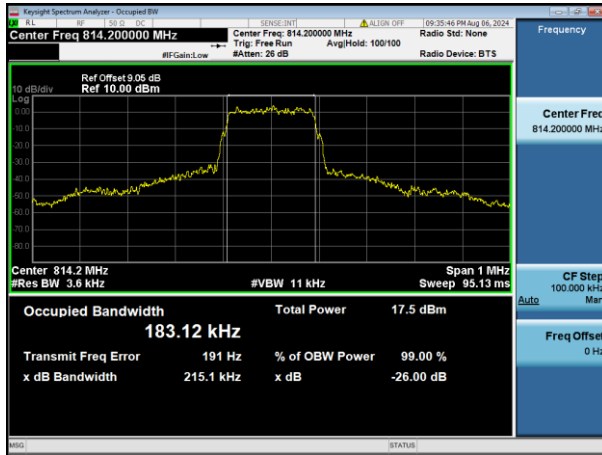

LTE Band 13, SCS: 15KHz, OBW & 26dB Bandwidth

QPSK Low channel

QPSK Middle channel

QPSK High channel

LTE Band 17, SCS: 15KHz, OBW & 26dB Bandwidth

QPSK Low channel

QPSK Middle channel

QPSK High channel

LTE Band 25, SCS: 15KHz, OBW & 26dB Bandwidth

QPSK Low channel

QPSK Middle channel

QPSK High channel

LTE Band 26a, SCS: 15KHz, OBW & 26dB Bandwidth

QPSK Low channel

QPSK Middle channel

QPSK High channel

LTE Band 26b, SCS: 15KHz, OBW & 26dB Bandwidth

QPSK Low channel

QPSK Middle channel

QPSK High channel

LTE Band 66, SCS: 15KHz, OBW & 26dB Bandwidth

QPSK Low channel

QPSK Middle channel

QPSK High channel

LTE Band 85, SCS: 15KHz, OBW & 26dB Bandwidth

QPSK Low channel

QPSK Middle channel

QPSK High channel