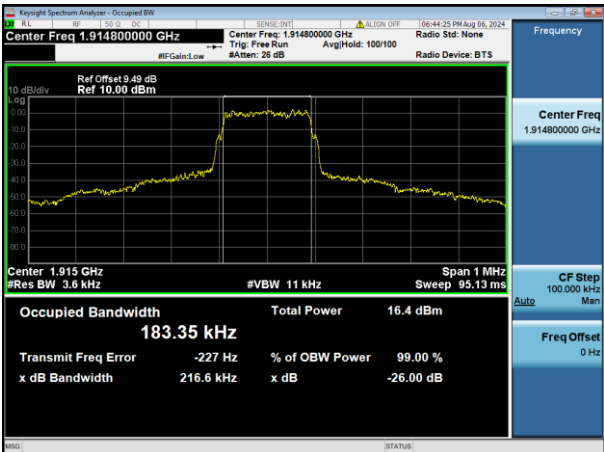

LTE Band 13, SCS: 15KHz, OBW & 26dB Bandwidth

QPSK Low channel

QPSK Middle channel

QPSK High channel

LTE Band 17, SCS: 15KHz, OBW & 26dB Bandwidth

QPSK Low channel

QPSK Middle channel

QPSK High channel

LTE Band 25, SCS: 15KHz, OBW & 26dB Bandwidth

QPSK Low channel

QPSK Middle channel

QPSK High channel

LTE Band 26a, SCS: 15KHz, OBW & 26dB Bandwidth

QPSK Low channel

QPSK Middle channel

QPSK High channel

LTE Band 26b, SCS: 15KHz, OBW & 26dB Bandwidth

QPSK Low channel

QPSK Middle channel

QPSK High channel

LTE Band 66, SCS: 15KHz, OBW & 26dB Bandwidth

QPSK Low channel

QPSK Middle channel

QPSK High channel

LTE Band 85, SCS: 15KHz, OBW & 26dB Bandwidth

QPSK Low channel

QPSK Middle channel

QPSK High channel