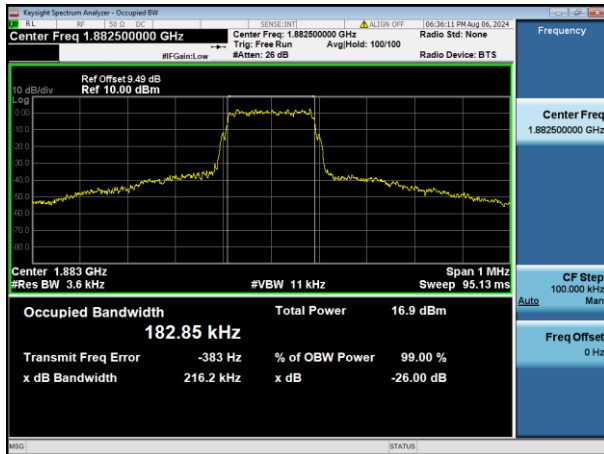

LTE Band 5, SCS: 15KHz, OBW & 26dB Bandwidth

QPSK Low channel

QPSK Middle channel

QPSK High channel

LTE Band 12, SCS: 15KHz, OBW & 26dB Bandwidth

QPSK Low channel

QPSK Middle channel

QPSK High channel

LTE Band 13, SCS: 15KHz, OBW & 26dB Bandwidth

QPSK Low channel

QPSK Middle channel

QPSK High channel

LTE Band 17, SCS: 15KHz, OBW & 26dB Bandwidth

QPSK Low channel

QPSK Middle channel

QPSK High channel

LTE Band 25, SCS: 15KHz, OBW & 26dB Bandwidth

QPSK Low channel

QPSK Middle channel

QPSK High channel

LTE Band 26a, SCS: 15KHz, OBW & 26dB Bandwidth

QPSK Low channel

QPSK Middle channel

QPSK High channel

LTE Band 26b, SCS: 15KHz, OBW & 26dB Bandwidth

QPSK Low channel

QPSK Middle channel

QPSK High channel

LTE Band 66, SCS: 15KHz, OBW & 26dB Bandwidth

QPSK Low channel

QPSK Middle channel

QPSK High channel