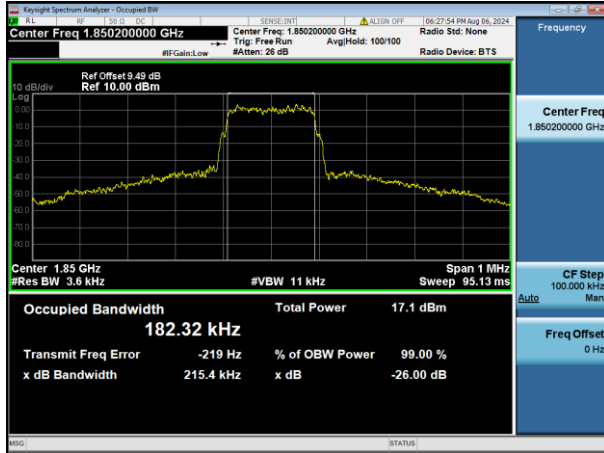

LTE Band 5, SCS: 15KHz, OBW & 26dB Bandwidth

QPSK Low channel

QPSK Middle channel

QPSK High channel

LTE Band 12, SCS: 15KHz, OBW & 26dB Bandwidth

QPSK Low channel

QPSK Middle channel

QPSK High channel

LTE Band 13, SCS: 15KHz, OBW & 26dB Bandwidth

QPSK Low channel

QPSK Middle channel

QPSK High channel

LTE Band 17, SCS: 15KHz, OBW & 26dB Bandwidth

QPSK Low channel

QPSK Middle channel

QPSK High channel

LTE Band 25, SCS: 15KHz, OBW & 26dB Bandwidth

QPSK Low channel

QPSK Middle channel

QPSK High channel

LTE Band 26a, SCS: 15KHz, OBW & 26dB Bandwidth

QPSK Low channel

QPSK Middle channel

QPSK High channel

LTE Band 26b, SCS: 15KHz, OBW & 26dB Bandwidth

QPSK Low channel

QPSK Middle channel

QPSK High channel

LTE Band 66, SCS: 15KHz, OBW & 26dB Bandwidth

QPSK Low channel

QPSK Middle channel

QPSK High channel