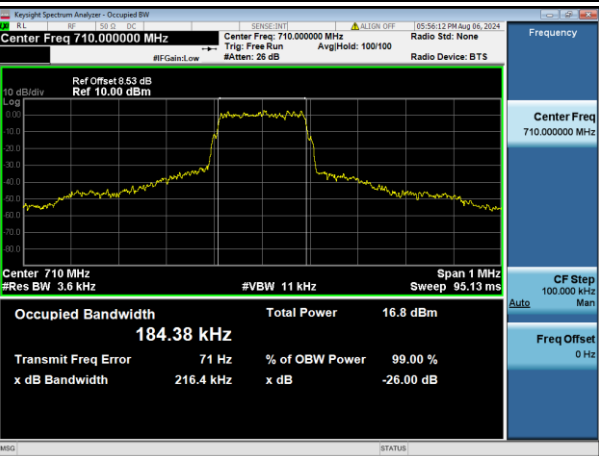

LTE Band 5, SCS: 15KHz, OBW & 26dB Bandwidth

QPSK Low channel

QPSK Middle channel

QPSK High channel

LTE Band 12, SCS: 15KHz, OBW & 26dB Bandwidth

QPSK Low channel

QPSK Middle channel

QPSK High channel

LTE Band 13, SCS: 15KHz, OBW & 26dB Bandwidth

QPSK Low channel

QPSK Middle channel

QPSK High channel

LTE Band 17, SCS: 15KHz, OBW & 26dB Bandwidth

QPSK Low channel

QPSK Middle channel

QPSK High channel

LTE Band 25, SCS: 15KHz, OBW & 26dB Bandwidth

QPSK Low channel

QPSK Middle channel

QPSK High channel

LTE Band 26a, SCS: 15KHz, OBW & 26dB Bandwidth

QPSK Low channel

QPSK Middle channel

QPSK High channel

LTE Band 26b, SCS: 15KHz, OBW & 26dB Bandwidth

QPSK Low channel

QPSK Middle channel

QPSK High channel

LTE Band 66, SCS: 15KHz, OBW & 26dB Bandwidth

QPSK Low channel

QPSK Middle channel

QPSK High channel