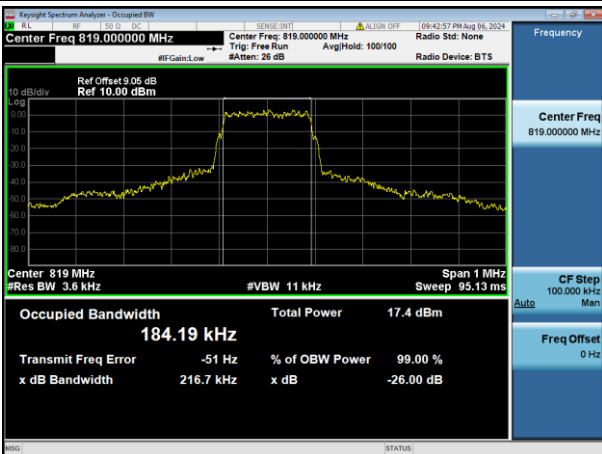

LTE Band 13, SCS: 15KHz, OBW & 26dB Bandwidth

QPSK Low channel

QPSK Middle channel

QPSK High channel

LTE Band 17, SCS: 15KHz, OBW & 26dB Bandwidth

QPSK Low channel

QPSK Middle channel

QPSK High channel

LTE Band 25, SCS: 15KHz, OBW & 26dB Bandwidth

QPSK Low channel

QPSK Middle channel

QPSK High channel

LTE Band 26a, SCS: 15KHz, OBW & 26dB Bandwidth

QPSK Low channel

QPSK Middle channel

QPSK High channel

LTE Band 26b, SCS: 15KHz, OBW & 26dB Bandwidth

QPSK Low channel

QPSK Middle channel

QPSK High channel

LTE Band 66, SCS: 15KHz, OBW & 26dB Bandwidth

QPSK Low channel

QPSK Middle channel

QPSK High channel

LTE Band 85, SCS: 15KHz, OBW & 26dB Bandwidth

QPSK Low channel

QPSK Middle channel

QPSK High channel