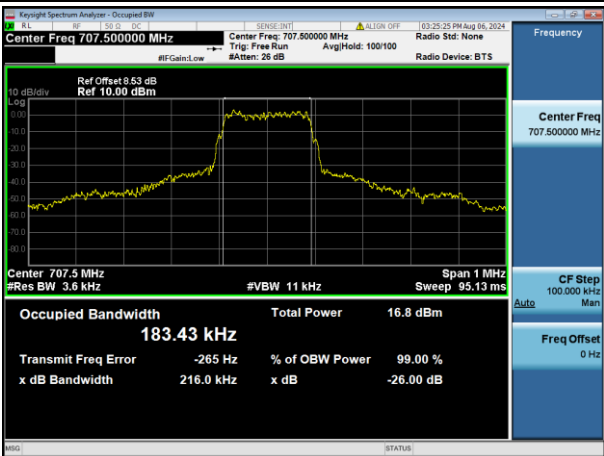

LTE Band 2, SCS: 15KHz, OBW & 26dB Bandwidth

QPSK Low channel

QPSK Middle channel

QPSK High channel

LTE Band 4, SCS: 15KHz, OBW & 26dB Bandwidth

QPSK Low channel

QPSK Middle channel

QPSK High channel

LTE Band 5, SCS: 15KHz, OBW & 26dB Bandwidth

QPSK Low channel

QPSK Middle channel

QPSK High channel

LTE Band 12, SCS: 15KHz, OBW & 26dB Bandwidth

QPSK Low channel

QPSK Middle channel

QPSK High channel

LTE Band 13, SCS: 15KHz, OBW & 26dB Bandwidth

QPSK Low channel

QPSK Middle channel

QPSK High channel

LTE Band 17, SCS: 15KHz, OBW & 26dB Bandwidth

QPSK Low channel

QPSK Middle channel

QPSK High channel