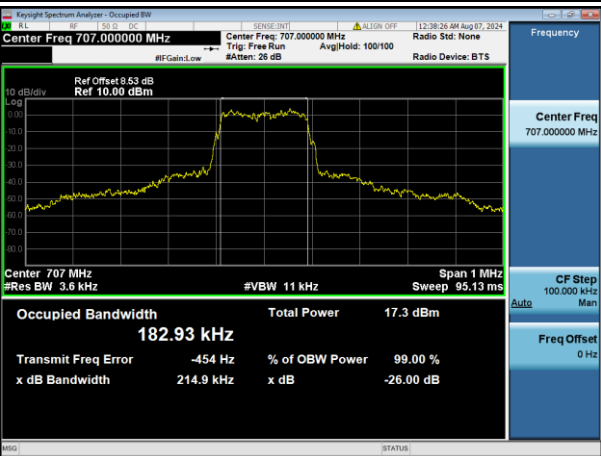

LTE Band 25, SCS: 15KHz, OBW & 26dB Bandwidth

QPSK Low channel

QPSK Middle channel

QPSK High channel

LTE Band 26a, SCS: 15KHz, OBW & 26dB Bandwidth

QPSK Low channel

QPSK Middle channel

QPSK High channel

LTE Band 26b, SCS: 15KHz, OBW & 26dB Bandwidth

QPSK Low channel

QPSK Middle channel

QPSK High channel

LTE Band 66, SCS: 15KHz, OBW & 26dB Bandwidth

QPSK Low channel

QPSK Middle channel

QPSK High channel

LTE Band 85, SCS: 15KHz, OBW & 26dB Bandwidth

QPSK Low channel

QPSK Middle channel

QPSK High channel