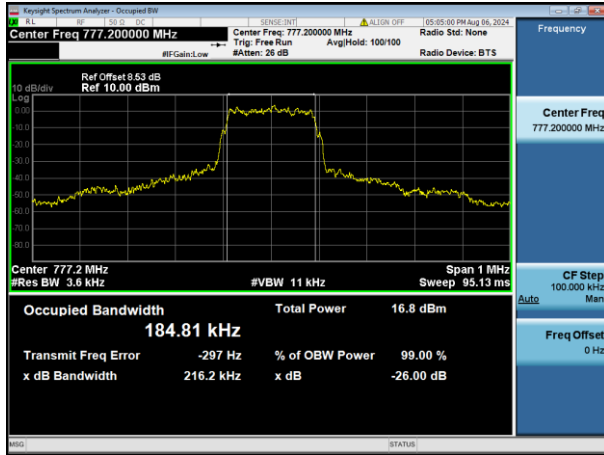

LTE Band 85					
SCS	Modulation	Test Item	Test result(KHz)		
			LCH	MCH	HCH
15 KHz	QPSK	OBW	182.77	182.93	181.93
		26dB bandwidth	215.0	214.9	214.8

Remark: Only the max bandwidth configuration of 15KHz SCS for QPSK modulation, N_{tone} was set to 12@0 for all channels was recorded in the report.

LTE Band 2, SCS: 15KHz, OBW & 26dB Bandwidth

QPSK Low channel

QPSK Middle channel

QPSK High channel

LTE Band 4, SCS: 15KHz, OBW & 26dB Bandwidth

QPSK Low channel

QPSK Middle channel

QPSK High channel

LTE Band 5, SCS: 15KHz, OBW & 26dB Bandwidth

QPSK Low channel

QPSK Middle channel

QPSK High channel

LTE Band 12, SCS: 15KHz, OBW & 26dB Bandwidth

QPSK Low channel

QPSK Middle channel

QPSK High channel

LTE Band 13, SCS: 15KHz, OBW & 26dB Bandwidth

QPSK Low channel

QPSK Middle channel

QPSK High channel

LTE Band 17, SCS: 15KHz, OBW & 26dB Bandwidth

QPSK Low channel

QPSK Middle channel

QPSK High channel