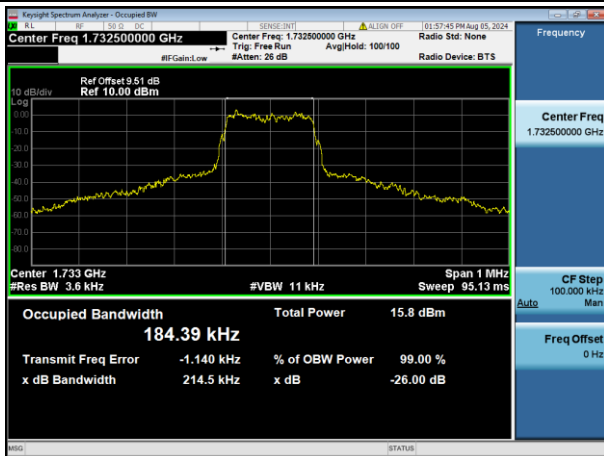

LTE Band 85					
SCS	Modulation	Test Item	Test result(KHz)		
			LCH	MCH	HCH
15 KHz	QPSK	OBW	182.77	182.93	181.93
		26dB bandwidth	215.0	214.9	214.8

Remark: Only the max bandwidth configuration of 15KHz SCS for QPSK modulation, N_{tone} was set to 12@0 for all channels was recorded in the report.

LTE Band 2, SCS: 15KHz, OBW & 26dB Bandwidth

QPSK Low channel

QPSK Middle channel

QPSK High channel

LTE Band 4, SCS: 15KHz, OBW & 26dB Bandwidth

QPSK Low channel

QPSK Middle channel

QPSK High channel

LTE Band 5, SCS: 15KHz, OBW & 26dB Bandwidth

QPSK Low channel

QPSK Middle channel

QPSK High channel

LTE Band 12, SCS: 15KHz, OBW & 26dB Bandwidth

QPSK Low channel

QPSK Middle channel

QPSK High channel

LTE Band 13, SCS: 15KHz, OBW & 26dB Bandwidth

QPSK Low channel

QPSK Middle channel

QPSK High channel

LTE Band 17, SCS: 15KHz, OBW & 26dB Bandwidth

QPSK Low channel

QPSK Middle channel

QPSK High channel