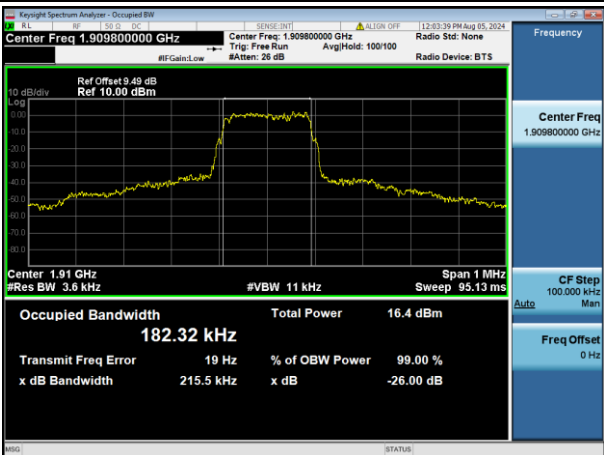

LTE Band 85					
SCS	Modulation	Test Item	Test result(KHz)		
			LCH	MCH	HCH
15 KHz	QPSK	OBW	182.77	182.93	181.93
		26dB bandwidth	215.0	214.9	214.8

Remark: Only the max bandwidth configuration of 15KHz SCS for QPSK modulation, N_{tone} was set to 12@0 for all channels was recorded in the report.

LTE Band 2, SCS: 15KHz, OBW & 26dB Bandwidth

QPSK Low channel

QPSK Middle channel

QPSK High channel

LTE Band 4, SCS: 15KHz, OBW & 26dB Bandwidth

QPSK Low channel

QPSK Middle channel

QPSK High channel

LTE Band 5, SCS: 15KHz, OBW & 26dB Bandwidth

QPSK Low channel

QPSK Middle channel

QPSK High channel

LTE Band 12, SCS: 15KHz, OBW & 26dB Bandwidth

QPSK Low channel

QPSK Middle channel

QPSK High channel

LTE Band 13, SCS: 15KHz, OBW & 26dB Bandwidth

QPSK Low channel

QPSK Middle channel

QPSK High channel

LTE Band 17, SCS: 15KHz, OBW & 26dB Bandwidth

QPSK Low channel

QPSK Middle channel

QPSK High channel