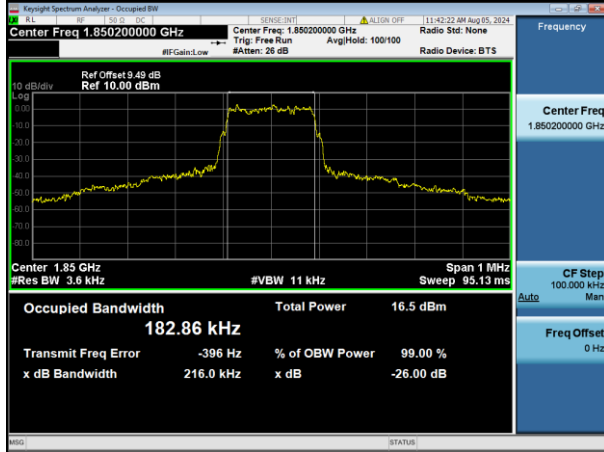

LTE Band 25					
SCS	Modulation	Test Item	Test result(KHz)		
			LCH	MCH	HCH
15 KHz	QPSK	OBW	182.32	182.85	183.35
		26dB bandwidth	215.4	216.2	216.6

LTE Band 26a					
SCS	Modulation	Test Item	Test result(KHz)		
			LCH	MCH	HCH
15 KHz	QPSK	OBW	183.12	184.19	181.23
		26dB bandwidth	215.1	216.7	213.8

LTE Band 26b					
SCS	Modulation	Test Item	Test result(KHz)		
			LCH	MCH	HCH
15 KHz	QPSK	OBW	184.48	185.03	184.37
		26dB bandwidth	216.5	215.9	216.5

LTE Band 66					
SCS	Modulation	Test Item	Test result(KHz)		
			LCH	MCH	HCH
15 KHz	QPSK	OBW	184.19	182.92	183.02
		26dB bandwidth	215.9	215.6	216.1

LTE Band 85					
SCS	Modulation	Test Item	Test result(KHz)		
			LCH	MCH	HCH
15 KHz	QPSK	OBW	182.77	182.93	181.93
		26dB bandwidth	215.0	214.9	214.8

Remark: Only the max bandwidth configuration of 15KHz SCS for QPSK modulation, N_{tone} was set to 12@0 for all channels was recorded in the report.

LTE Band 2, SCS: 15KHz, OBW & 26dB Bandwidth

QPSK Low channel

QPSK Middle channel

QPSK High channel

LTE Band 4, SCS: 15KHz, OBW & 26dB Bandwidth

QPSK Low channel

QPSK Middle channel

QPSK High channel