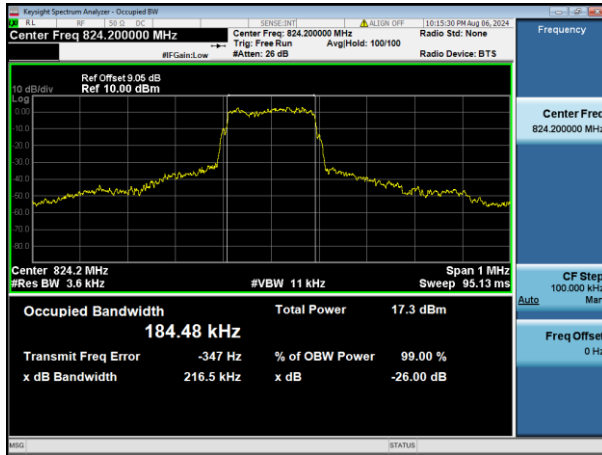

LTE Band 13, SCS: 15KHz, OBW & 26dB Bandwidth

QPSK Low channel

QPSK Middle channel

QPSK High channel

LTE Band 17, SCS: 15KHz, OBW & 26dB Bandwidth

QPSK Low channel

QPSK Middle channel

QPSK High channel

LTE Band 25, SCS: 15KHz, OBW & 26dB Bandwidth

QPSK Low channel

QPSK Middle channel

QPSK High channel

LTE Band 26a, SCS: 15KHz, OBW & 26dB Bandwidth

QPSK Low channel

QPSK Middle channel

QPSK High channel

LTE Band 26b, SCS: 15KHz, OBW & 26dB Bandwidth

QPSK Low channel

QPSK Middle channel

QPSK High channel

LTE Band 66, SCS: 15KHz, OBW & 26dB Bandwidth

QPSK Low channel

QPSK Middle channel

QPSK High channel

LTE Band 85, SCS: 15KHz, OBW & 26dB Bandwidth

QPSK Low channel

QPSK Middle channel

QPSK High channel