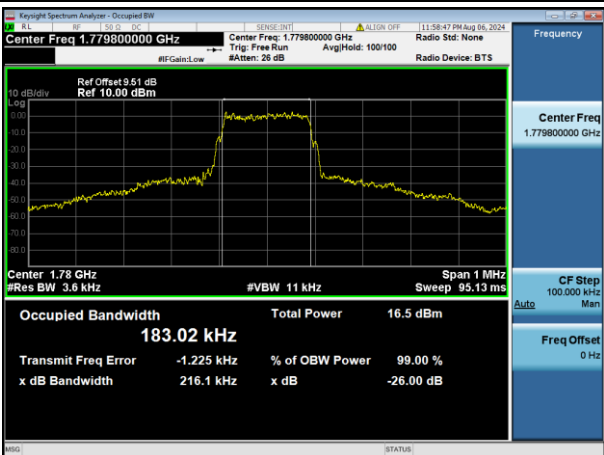

LTE Band 25, SCS: 15KHz, OBW & 26dB Bandwidth

QPSK Low channel

QPSK Middle channel

QPSK High channel

LTE Band 26a, SCS: 15KHz, OBW & 26dB Bandwidth

QPSK Low channel

QPSK Middle channel

QPSK High channel

LTE Band 26b, SCS: 15KHz, OBW & 26dB Bandwidth

QPSK Low channel

QPSK Middle channel

QPSK High channel

LTE Band 66, SCS: 15KHz, OBW & 26dB Bandwidth

QPSK Low channel

QPSK Middle channel

QPSK High channel

LTE Band 85, SCS: 15KHz, OBW & 26dB Bandwidth

QPSK Low channel

QPSK Middle channel

QPSK High channel