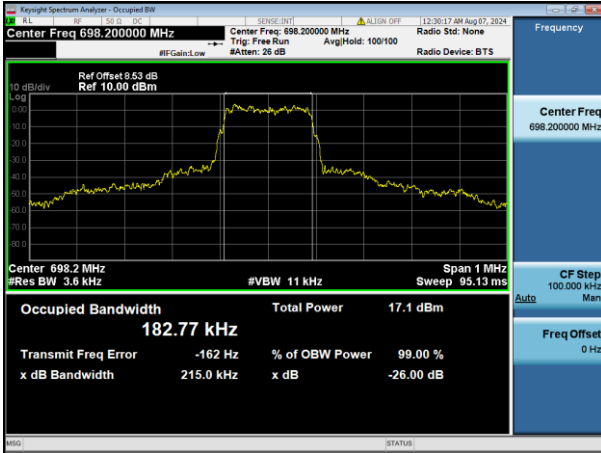

LTE Band 25, SCS: 15KHz, OBW & 26dB Bandwidth

QPSK Low channel

QPSK Middle channel

QPSK High channel

LTE Band 26a, SCS: 15KHz, OBW & 26dB Bandwidth

QPSK Low channel

QPSK Middle channel

QPSK High channel

LTE Band 26b, SCS: 15KHz, OBW & 26dB Bandwidth

QPSK Low channel

QPSK Middle channel

QPSK High channel

LTE Band 66, SCS: 15KHz, OBW & 26dB Bandwidth

QPSK Low channel

QPSK Middle channel

QPSK High channel

LTE Band 85, SCS: 15KHz, OBW & 26dB Bandwidth

QPSK Low channel

QPSK Middle channel

QPSK High channel