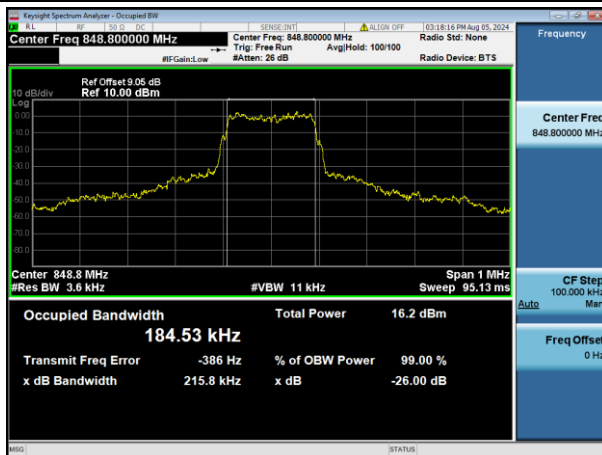

LTE Band 2, SCS: 15KHz, OBW & 26dB Bandwidth

QPSK Low channel

QPSK Middle channel

QPSK High channel

LTE Band 4, SCS: 15KHz, OBW & 26dB Bandwidth

QPSK Low channel

QPSK Middle channel

QPSK High channel

LTE Band 5, SCS: 15KHz, OBW & 26dB Bandwidth

QPSK Low channel

QPSK Middle channel

QPSK High channel

LTE Band 12, SCS: 15KHz, OBW & 26dB Bandwidth

QPSK Low channel

QPSK Middle channel

QPSK High channel

LTE Band 13, SCS: 15KHz, OBW & 26dB Bandwidth

QPSK Low channel

QPSK Middle channel

QPSK High channel

LTE Band 17, SCS: 15KHz, OBW & 26dB Bandwidth

QPSK Low channel

QPSK Middle channel

QPSK High channel