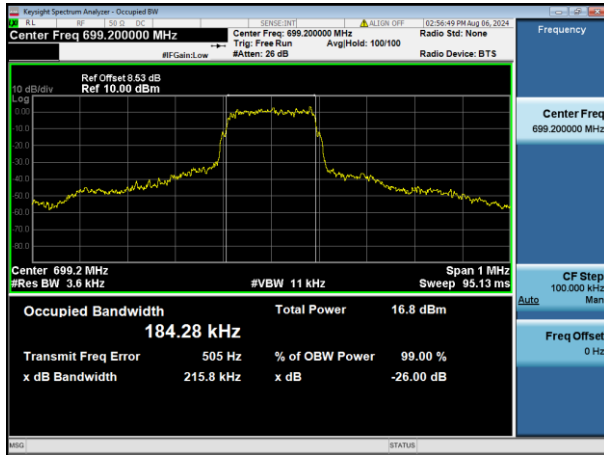

LTE Band 2, SCS: 15KHz, OBW & 26dB Bandwidth

QPSK Low channel

QPSK Middle channel

QPSK High channel

LTE Band 4, SCS: 15KHz, OBW & 26dB Bandwidth

QPSK Low channel

QPSK Middle channel

QPSK High channel

LTE Band 5, SCS: 15KHz, OBW & 26dB Bandwidth

QPSK Low channel

QPSK Middle channel

QPSK High channel

LTE Band 12, SCS: 15KHz, OBW & 26dB Bandwidth

QPSK Low channel

QPSK Middle channel

QPSK High channel

LTE Band 13, SCS: 15KHz, OBW & 26dB Bandwidth

QPSK Low channel

QPSK Middle channel

QPSK High channel

LTE Band 17, SCS: 15KHz, OBW & 26dB Bandwidth

QPSK Low channel

QPSK Middle channel

QPSK High channel

LTE Band 25, SCS: 15KHz, OBW & 26dB Bandwidth

QPSK Low channel

QPSK Middle channel

QPSK High channel

LTE Band 26a, SCS: 15KHz, OBW & 26dB Bandwidth

QPSK Low channel

QPSK Middle channel

QPSK High channel