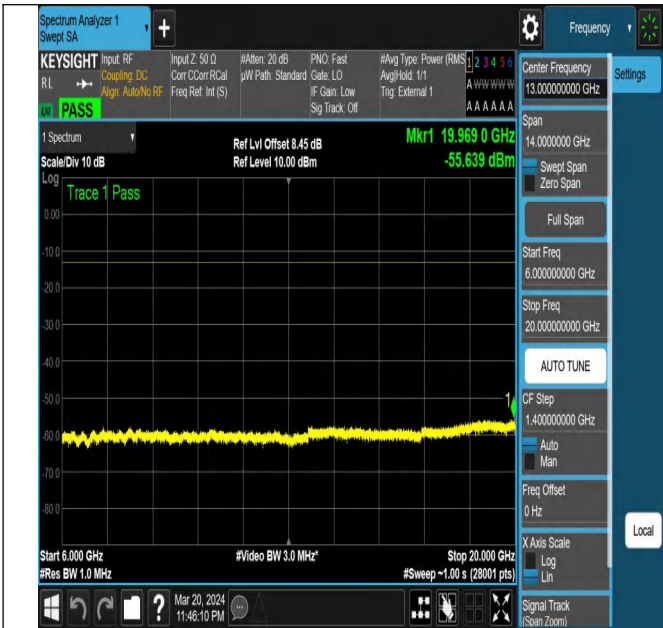

NTNV-N78-3450-3550-PC2-30-50-H-DFT-PI2BPSK-Edge_1R_B_Right-Ant1-PASS