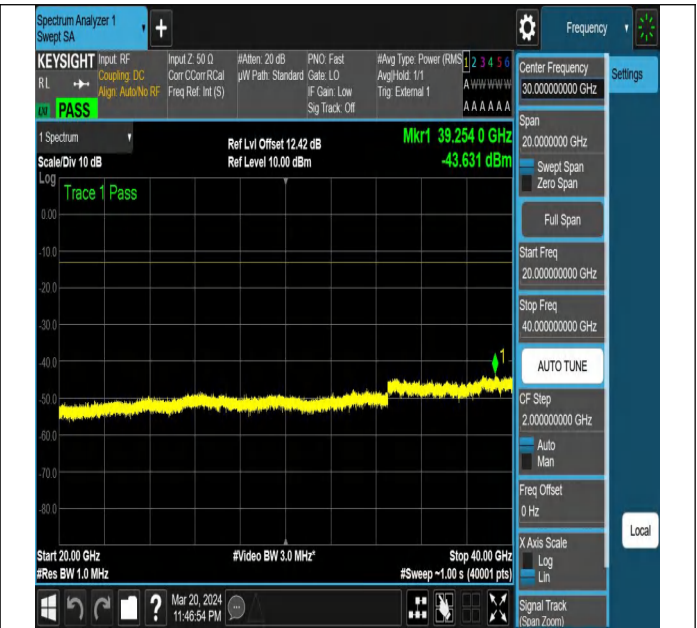

NTNV-N78-3450-3550-PC2-30-50-H-DFT-PI2BPSK-Edge_1R
B_Right-Ant1-PASS

NTNV-N78-3450-3550-PC2-30-50-H-DFT-PI2BPSK-Edge_1R
B_Right-Ant1-PASS

NTNV-N78-3450-3550-PC2-30-50-H-DFT-PI2BPSK-Edge_1R
B_Right-Ant1-PASS

NTNV-N78-3450-3550-PC2-30-50-H-DFT-PI2BPSK-Edge_1R
B_Right-Ant1-PASS

NTNV-N78-3450-3550-PC2-30-50-H-DFT-PI2BPSK-Edge_1R_B_Right-Ant1-PASS

NTNV-N78-3450-3550-PC2-30-50-H-DFT-PI2BPSK-Edge_1R_B_Right-Ant1-PASS