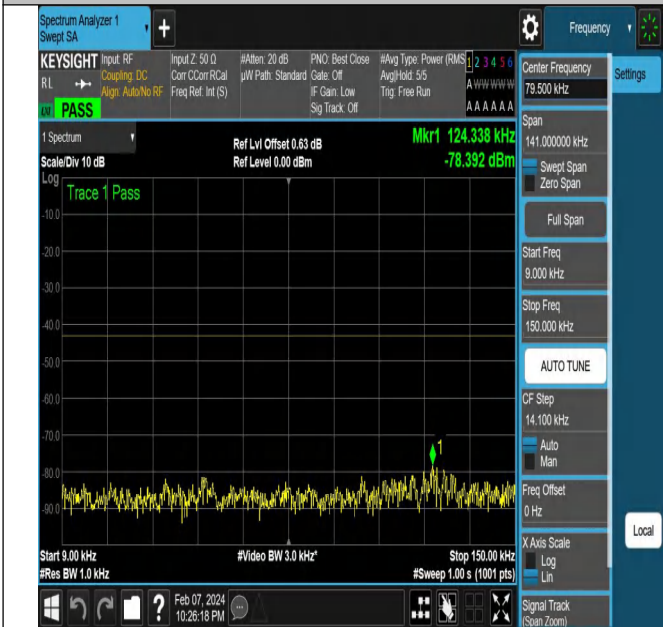

NTNV-N78-3450-3550-PC2-30-50-H-DFT-PI2BPSK-Edge_1R
B_Right-Ant1-PASS

NTNV-N78-3450-3550-PC2-30-50-H-DFT-PI2BPSK-Edge_1R
B_Right-Ant1-PASS

NTNV-N78-3450-3550-PC2-30-50-H-DFT-PI2BPSK-Edge_1R
B_Right-Ant1-PASS

NTNV-N78-3450-3550-PC2-30-50-H-DFT-PI2BPSK-Edge_1R
B_Right-Ant1-PASS

NTNV-N78-3450-3550-PC2-30-50-H-DFT-PI2BPSK-Edge_1R_B_Right-Ant1-PASS

NTNV-N78-3450-3550-PC2-30-50-H-DFT-PI2BPSK-Edge_1R_B_Right-Ant1-PASS