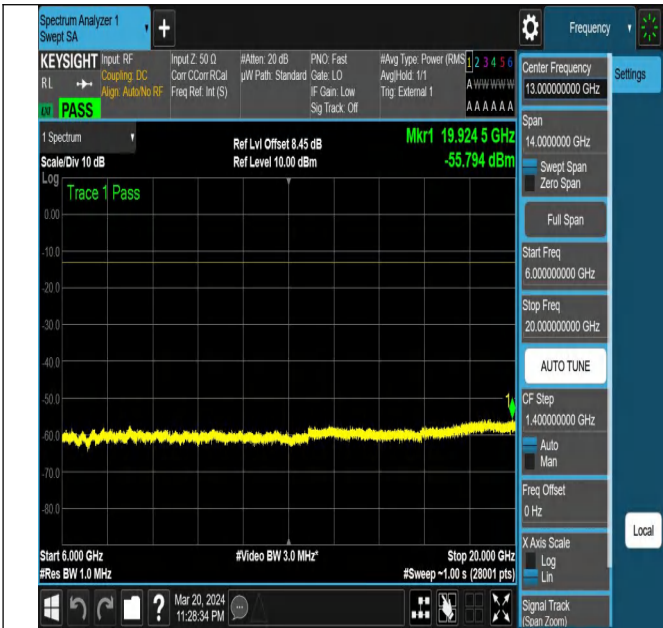

NTNV-N78-3450-3550-PC2-30-40-H-DFT-PI2BPSK-Edge_1R
B_Left-Ant1-PASS

NTNV-N78-3450-3550-PC2-30-40-H-DFT-PI2BPSK-Edge_1R
B_Right-Ant1-PASS

NTNV-N78-3450-3550-PC2-30-40-H-DFT-PI2BPSK-Edge_1R
B_Right-Ant1-PASS

NTNV-N78-3450-3550-PC2-30-40-H-DFT-PI2BPSK-Edge_1R
B_Right-Ant1-PASS

NTNV-N78-3450-3550-PC2-30-40-H-DFT-PI2BPSK-Edge_1R
B_Right-Ant1-PASS

NTNV-N78-3450-3550-PC2-30-40-H-DFT-PI2BPSK-Edge_1R
B_Right-Ant1-PASS