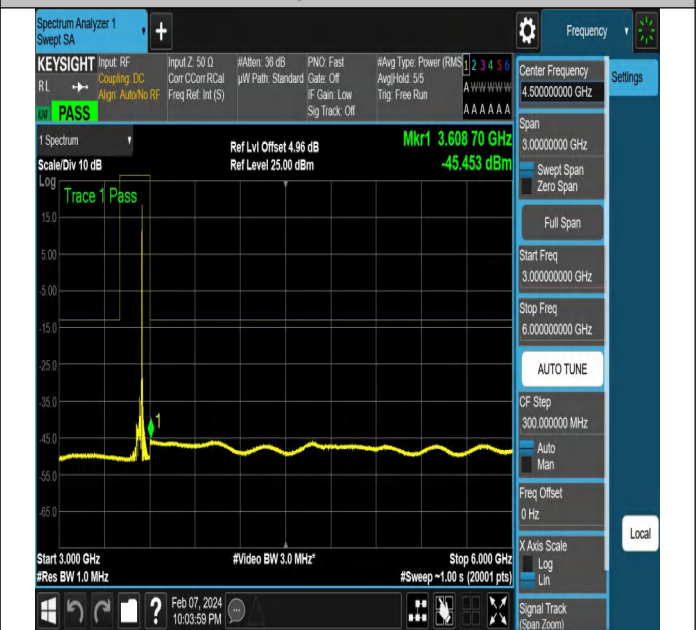

NTNV-N78-3450-3550-PC2-30-40-H-DFT-PI2BPSK-Edge_1R
B_Left-Ant1-PASS

NTNV-N78-3450-3550-PC2-30-40-H-DFT-PI2BPSK-Edge_1R
B_Right-Ant1-PASS

NTNV-N78-3450-3550-PC2-30-40-H-DFT-PI2BPSK-Edge_1R
B_Right-Ant1-PASS

NTNV-N78-3450-3550-PC2-30-40-H-DFT-PI2BPSK-Edge_1R
B_Right-Ant1-PASS

NTNV-N78-3450-3550-PC2-30-40-H-DFT-PI2BPSK-Edge_1R
B_Right-Ant1-PASS

NTNV-N78-3450-3550-PC2-30-40-H-DFT-PI2BPSK-Edge_1R
B_Right-Ant1-PASS