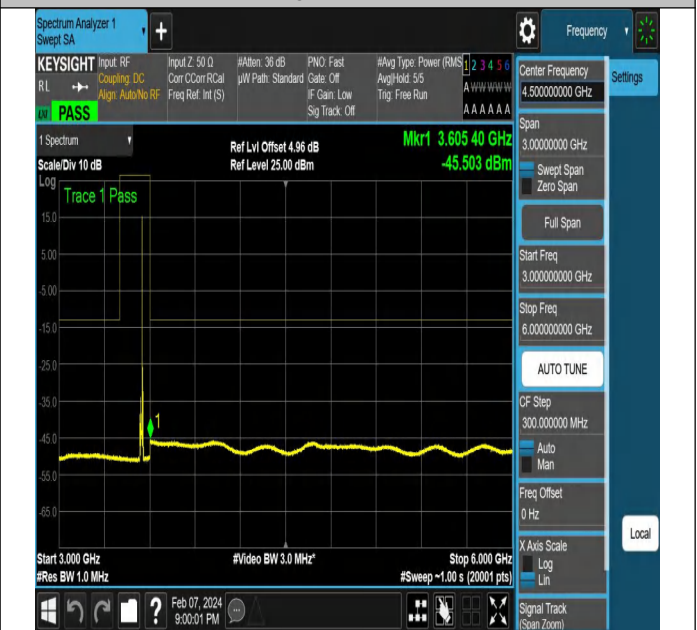

NTNV-N78-3450-3550-PC2-30-10-H-DFT-PI2BPSK-Edge_1R
B_Left-Ant1-PASS

NTNV-N78-3450-3550-PC2-30-10-H-DFT-PI2BPSK-Edge_1R
B_Left-Ant1-PASS

NTNV-N78-3450-3550-PC2-30-10-H-DFT-PI2BPSK-Edge_1R
B_Right-Ant1-PASS

NTNV-N78-3450-3550-PC2-30-10-H-DFT-PI2BPSK-Edge_1R
B_Right-Ant1-PASS

NTNV-N78-3450-3550-PC2-30-10-H-DFT-PI2BPSK-Edge_1R
B_Right-Ant1-PASS

NTNV-N78-3450-3550-PC2-30-10-H-DFT-PI2BPSK-Edge_1R
B_Right-Ant1-PASS