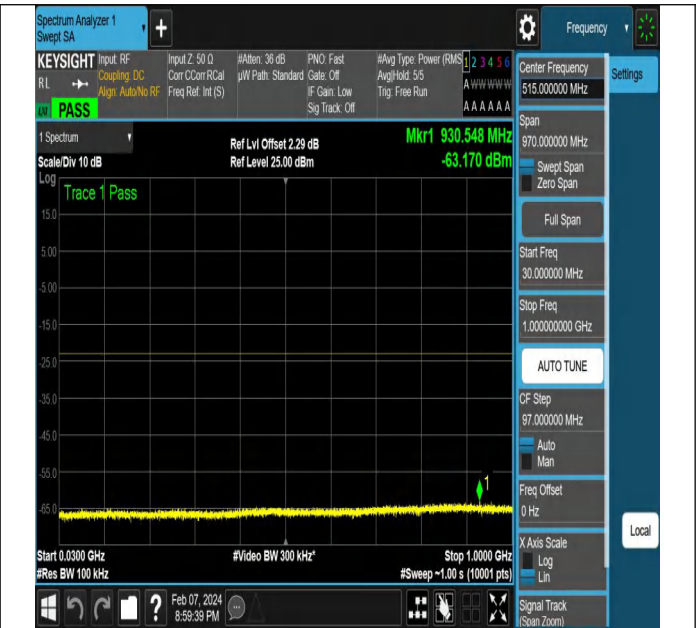

NTNV-N78-3450-3550-PC2-30-10-H-DFT-PI2BPSK-Edge_1R
B_Left-Ant1-PASS

NTNV-N78-3450-3550-PC2-30-10-H-DFT-PI2BPSK-Edge_1R
B_Left-Ant1-PASS

NTNV-N78-3450-3550-PC2-30-10-H-DFT-PI2BPSK-Edge_1R
B_Right-Ant1-PASS

NTNV-N78-3450-3550-PC2-30-10-H-DFT-PI2BPSK-Edge_1R
B_Right-Ant1-PASS

NTNV-N78-3450-3550-PC2-30-10-H-DFT-PI2BPSK-Edge_1R
B_Right-Ant1-PASS

NTNV-N78-3450-3550-PC2-30-10-H-DFT-PI2BPSK-Edge_1R
B_Right-Ant1-PASS