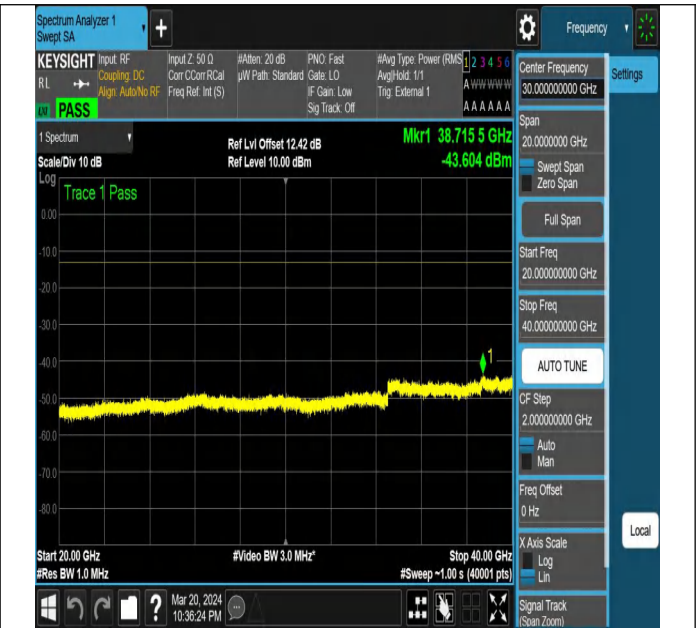

NTNV-N78-3450-3550-PC2-30-10-H-DFT-PI2BPSK-Edge_1R
B_Right-Ant1-PASS

NTNV-N78-3450-3550-PC2-30-10-H-DFT-PI2BPSK-Edge_1R
 B_Right-Ant1-PASS

NTNV-N78-3450-3550-PC2-30-10-H-DFT-PI2BPSK-Edge_1R
 B_Right-Ant1-PASS