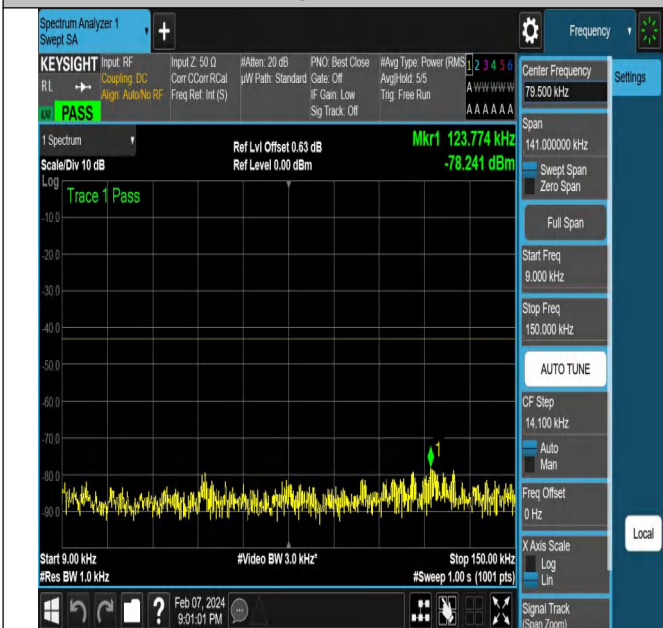

NTNV-N78-3450-3550-PC2-30-10-H-DFT-PI2BPSK-Edge_1R
B_Right-Ant1-PASS

NTNV-N78-3450-3550-PC2-30-10-H-DFT-PI2BPSK-Edge_1R
 B_Right-Ant1-PASS

NTNV-N78-3450-3550-PC2-30-10-H-DFT-PI2BPSK-Edge_1R
 B_Right-Ant1-PASS