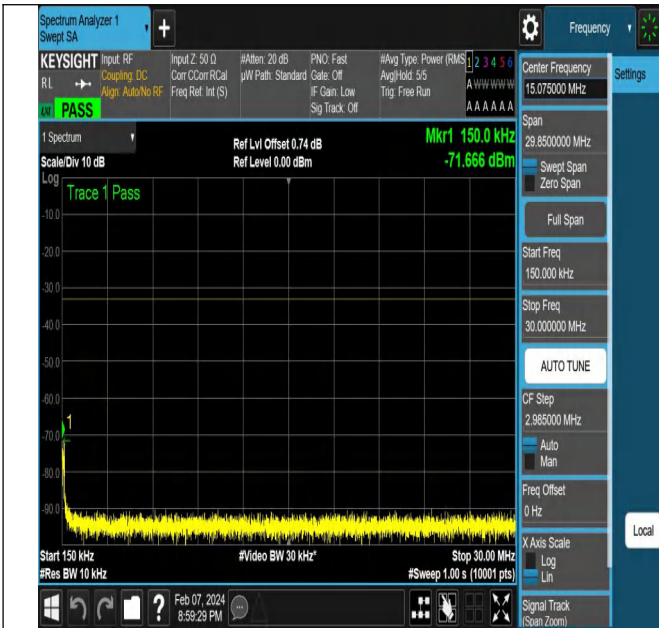

NTNV-N78-3450-3550-PC2-30-10-H-DFT-PI2BPSK-Edge_1R
B_Right-Ant1-PASS