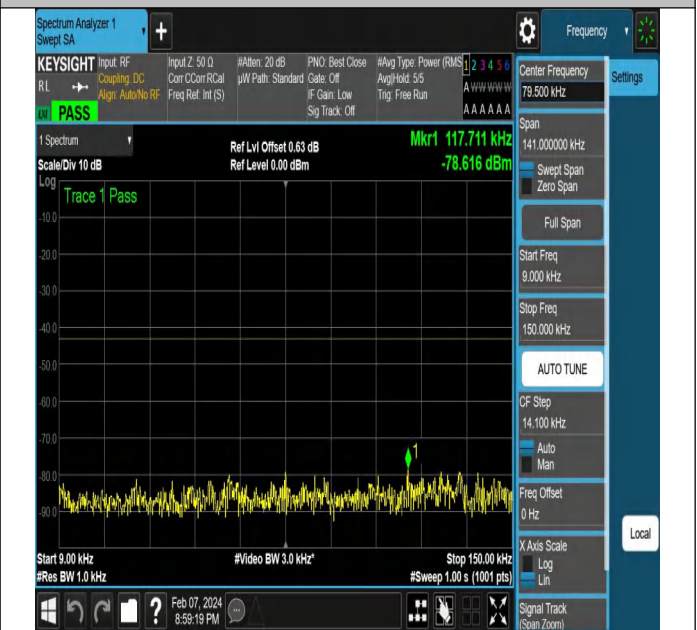

NTNV-N78-3450-3550-PC2-30-10-H-DFT-PI2BPSK-Edge_1R
B_Right-Ant1-PASS