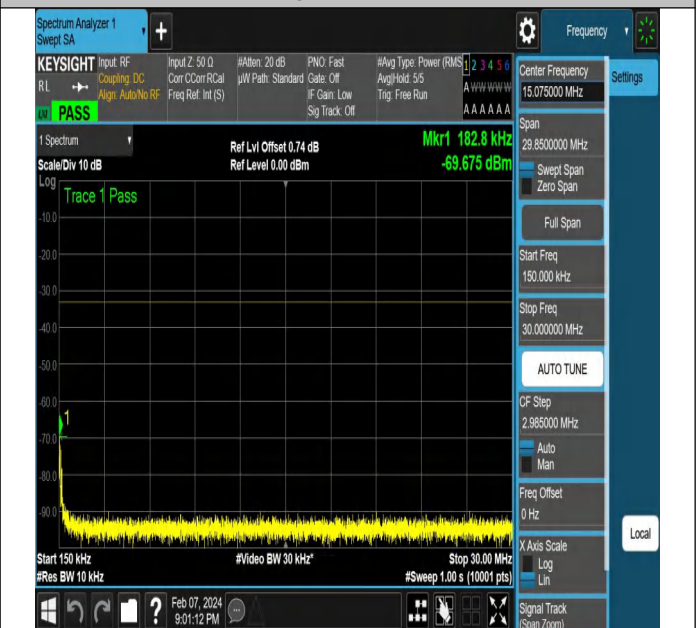

NTNV-N78-3450-3550-PC2-30-10-H-DFT-QPSK-Edge_1RB_
Left-Ant1-PASS