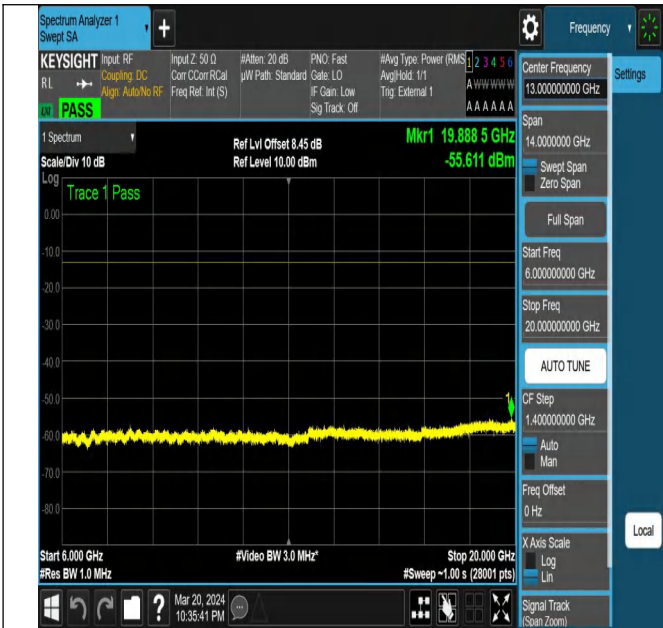

NTNV-N78-3450-3550-PC2-30-10-H-DFT-PI2BPSK-Edge_1R
B_Right-Ant1-PASS

NTNV-N78-3450-3550-PC2-30-10-H-DFT-PI2BPSK-Edge_1R
 B_Right-Ant1-PASS

NTNV-N78-3450-3550-PC2-30-10-H-DFT-PI2BPSK-Edge_1R
 B_Right-Ant1-PASS