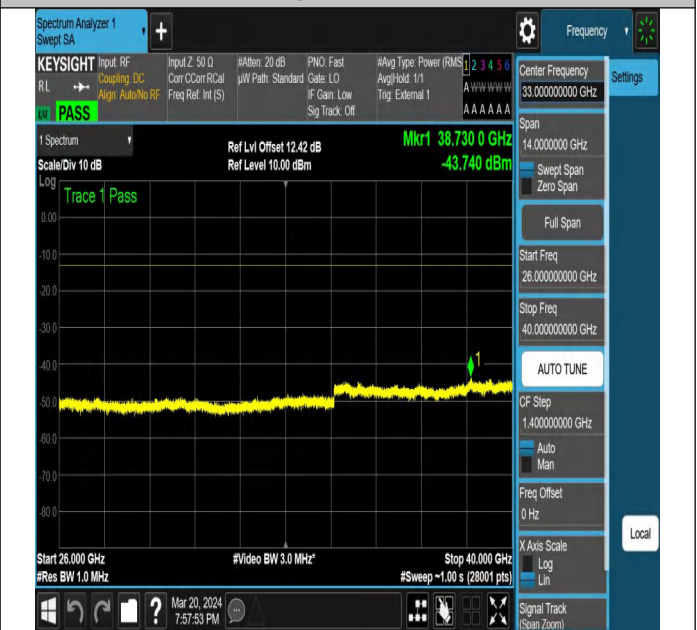

NTNV-N77-3700-3980-PC2-30-10-H-DFT-PI2BPSK-Edge_1R
B_Right-Ant1-PASS