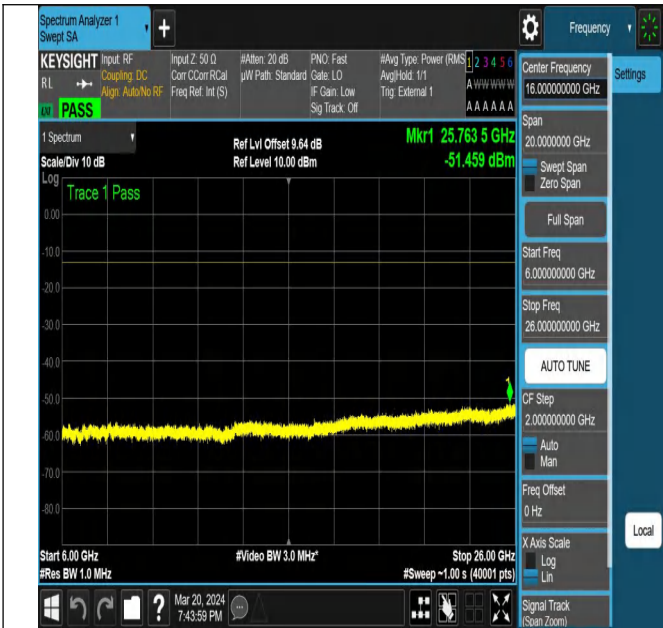

NTNV-N77-3700-3980-PC2-30-100-H-DFT-PI2BPSK-Outer_Full-Ant1-PASS

NTNV-N77-3700-3980-PC2-30-100-H-DFT-PI2BPSK-Edge_1RB_Right-Ant1-PASS

NTNV-N77-3700-3980-PC2-30-100-H-DFT-QPSK-Outer_Full-Ant1-PASS

NTNV-N77-3700-3980-PC2-30-100-H-DFT-QPSK-Edge_1RB_Right-Ant1-PASS