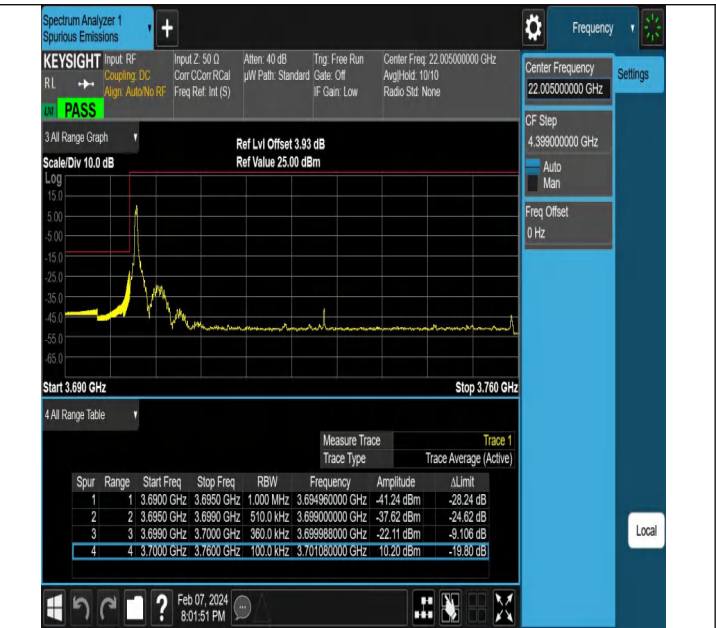

NTNV-N77-3700-3980-PC2-30-50-H-DFT-QPSK-Edge_1RB_Rig
ht-Ant1-PASS

NTNV-N77-3700-3980-PC2-30-60-L-DFT-PI2BPSK-Edge_1RB_Left-Ant1-PASS