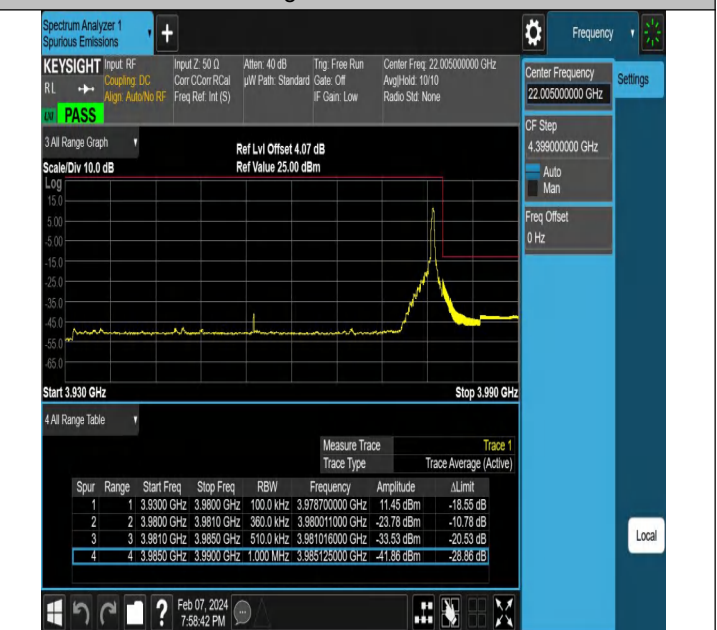

NTNV-N77-3700-3980-PC2-30-50-H-DFT-PI2BPSK-Outer_
Full-Ant1-PASS

NTNV-N77-3700-3980-PC2-30-50-H-DFT-PI2BPSK-Edge_1RB_
Right-Ant1-PASS

NTNV-N77-3700-3980-PC2-30-50-H-DFT-QPSK-Outer_Full
-Ant1-PASS

NTNV-N77-3700-3980-PC2-30-50-H-DFT-QPSK-Edge_1RB_Rig
ht-Ant1-PASS