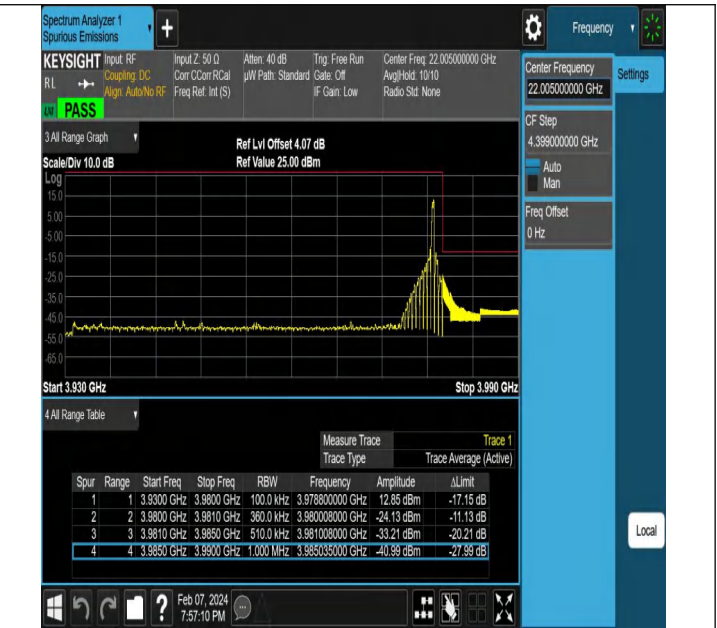

NTNV-N77-3700-3980-PC2-30-50-H-DFT-PI2BPSK-Outer_
Full-Ant1-PASS

NTNV-N77-3700-3980-PC2-30-50-H-DFT-PI2BPSK-Edge_1RB_
Right-Ant1-PASS

NTNV-N77-3700-3980-PC2-30-50-H-DFT-QPSK-Outer_Full
-Ant1-PASS

NTNV-N77-3700-3980-PC2-30-50-H-DFT-QPSK-Edge_1RB_Rig
ht-Ant1-PASS