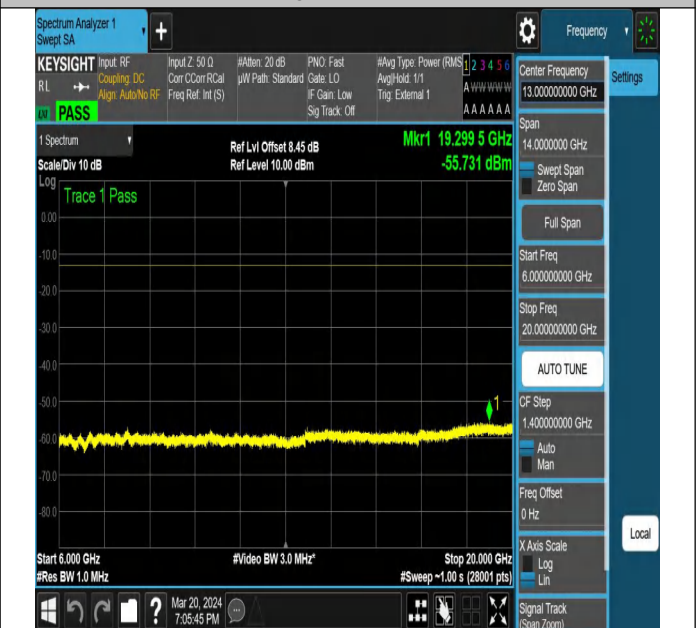

NTNV-N77-3450-3550-PC2-30-60-L-DFT-PI2BPSK-Edge_1R
B_Right-Ant1-PASS