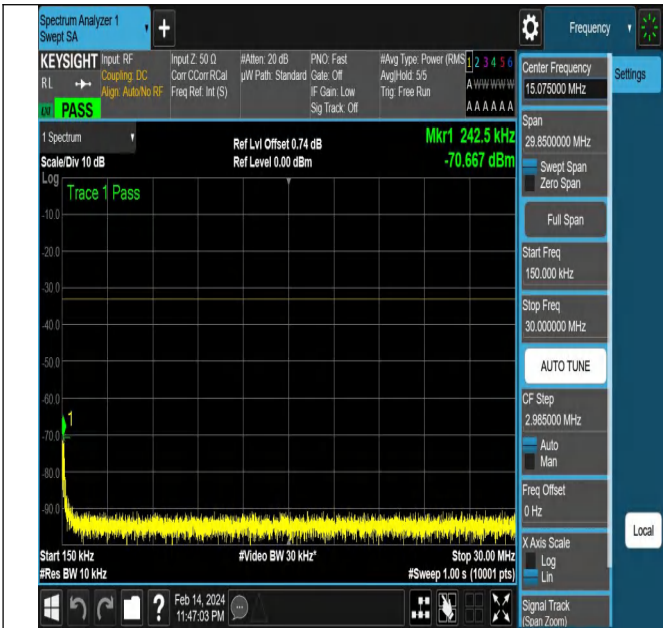

NTNV-N77-3450-3550-PC2-30-60-L-DFT-PI2BPSK-Edge_1R
B_Left-Ant1-PASS