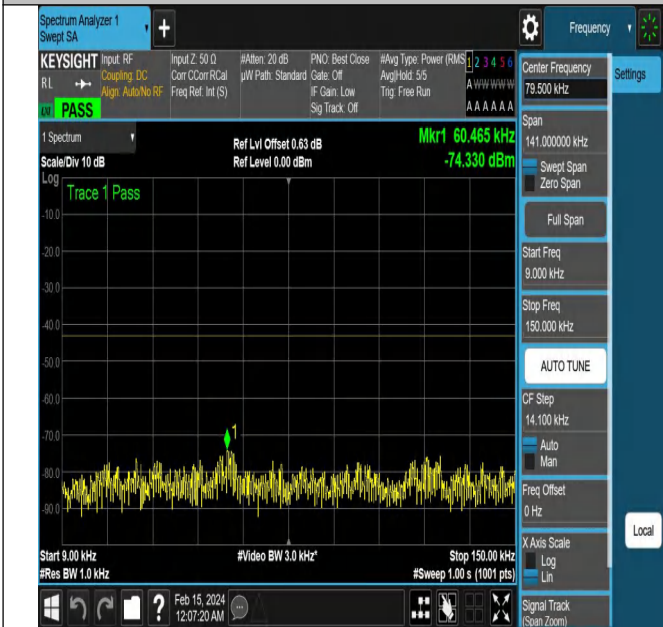

NTNV-N77-3450-3550-PC2-30-60-H-DFT-PI2BPSK-Edge_1R
B_Left-Ant1-PASS

NTNV-N77-3450-3550-PC2-30-60-H-DFT-PI2BPSK-Edge_1R
B_Left-Ant1-PASS

NTNV-N77-3450-3550-PC2-30-60-H-DFT-PI2BPSK-Edge_1R
B_Left-Ant1-PASS

NTNV-N77-3450-3550-PC2-30-60-H-DFT-PI2BPSK-Edge_1R
B_Left-Ant1-PASS

NTNV-N77-3450-3550-PC2-30-60-H-DFT-PI2BPSK-Edge_1R
B_Left-Ant1-PASS

NTNV-N77-3450-3550-PC2-30-60-H-DFT-PI2BPSK-Edge_1R
B_Right-Ant1-PASS