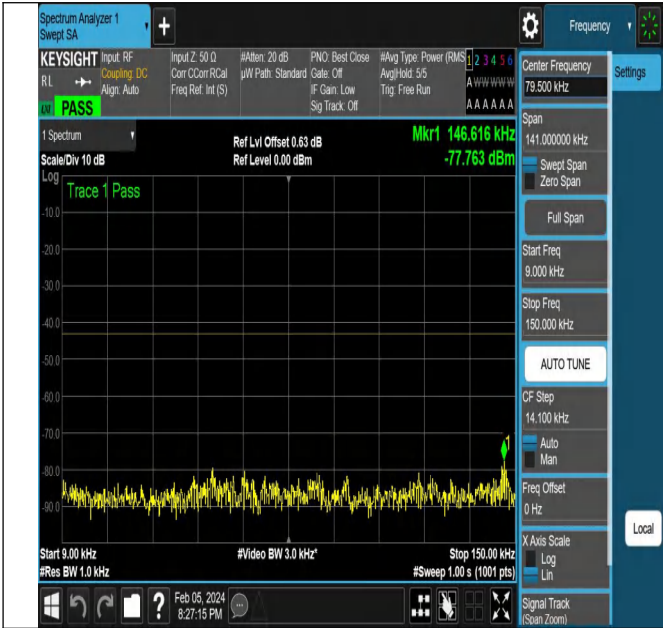

NTNV-N77-3450-3550-PC2-30-80-H-DFT-QPSK-Edge_1RB_ Right-Ant1-PASS