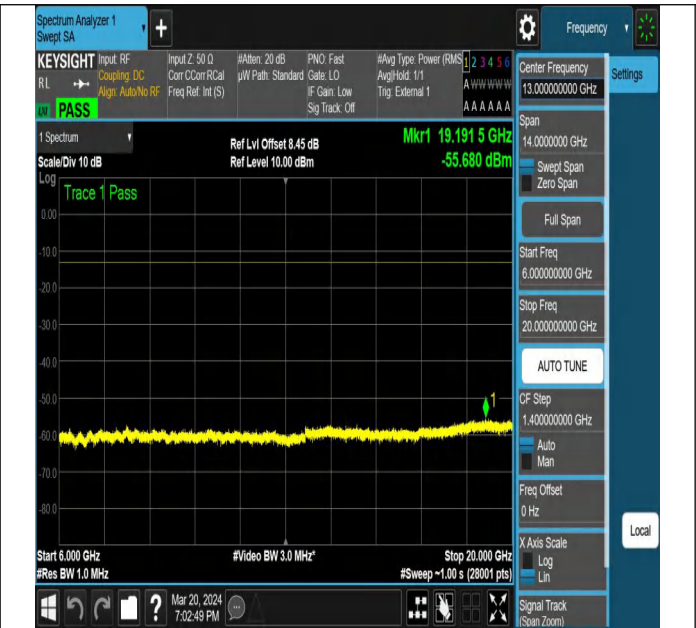

Left-Ant1-PASS

NTNV-N77-3450-3550-PC2-30-80-H-DFT-QPSK-Edge_1RB_ Right-Ant1-PASS

NTNV-N77-3450-3550-PC2-30-80-H-DFT-QPSK-Edge_1RB_ Right-Ant1-PASS

NTNV-N77-3450-3550-PC2-30-80-H-DFT-QPSK-Edge_1RB_ Right-Ant1-PASS

NTNV-N77-3450-3550-PC2-30-80-H-DFT-QPSK-Edge_1RB_ Right-Ant1-PASS

NTNV-N77-3450-3550-PC2-30-80-H-DFT-QPSK-Edge_1RB_ Right-Ant1-PASS

NTNV-N77-3450-3550-PC2-30-80-H-DFT-QPSK-Edge_1RB_ Right-Ant1-PASS

NTNV-N77-3450-3550-PC2-30-80-H-DFT-QPSK-Edge_1RB_ Right-Ant1-PASS