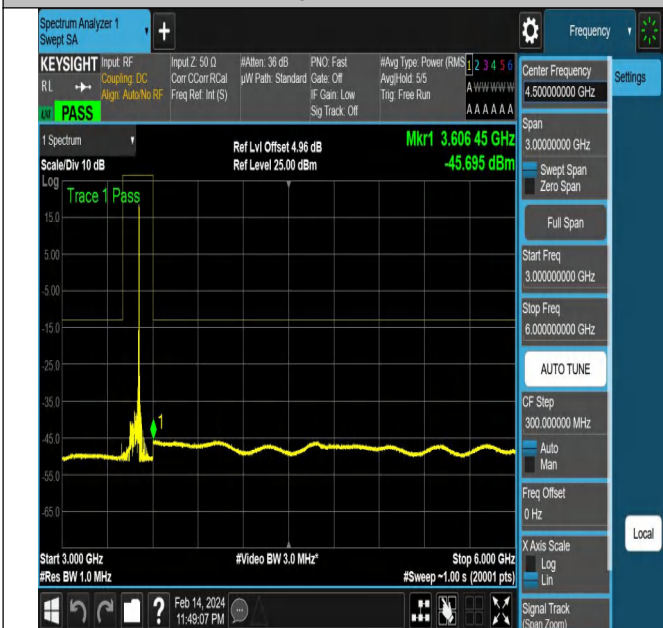

NTNV-N77-3450-3550-PC2-30-60-L-DFT-PI2BPSK-Edge_1R
B_Left-Ant1-PASS

NTNV-N77-3450-3550-PC2-30-60-L-DFT-PI2BPSK-Edge_1R
B_Right-Ant1-PASS

NTNV-N77-3450-3550-PC2-30-60-L-DFT-PI2BPSK-Edge_1R
B_Right-Ant1-PASS

NTNV-N77-3450-3550-PC2-30-60-L-DFT-PI2BPSK-Edge_1R
B_Right-Ant1-PASS

NTNV-N77-3450-3550-PC2-30-60-L-DFT-PI2BPSK-Edge_1R
B_Right-Ant1-PASS

NTNV-N77-3450-3550-PC2-30-60-L-DFT-PI2BPSK-Edge_1R
B_Right-Ant1-PASS