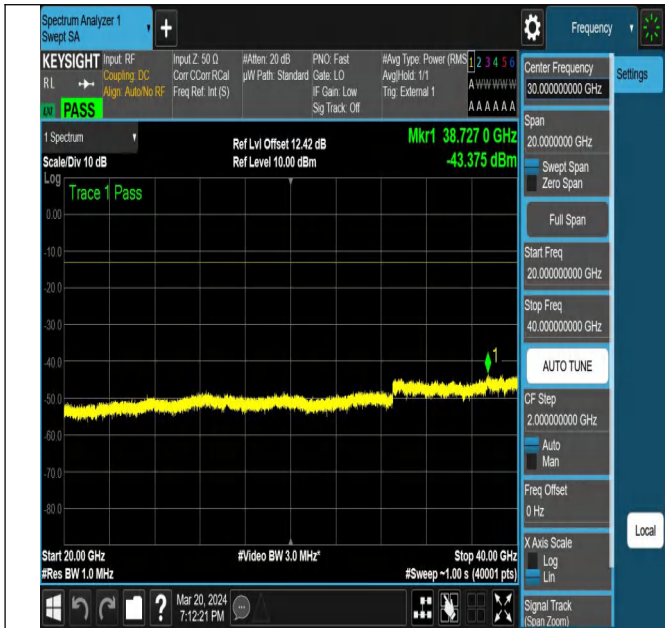

NTNV-N77-3450-3550-PC2-30-60-M-DFT-PI2BPSK-Edge_1R
B_Right-Ant1-PASS

NTNV-N77-3450-3550-PC2-30-60-M-DFT-PI2BPSK-Edge_1R

B_Right-Ant1-PASS

NTNV-N77-3450-3550-PC2-30-60-M-DFT-PI2BPSK-Edge_1R

B_Right-Ant1-PASS

NTNV-N77-3450-3550-PC2-30-60-M-DFT-PI2BPSK-Edge_1R

B_Right-Ant1-PASS

NTNV-N77-3450-3550-PC2-30-60-M-DFT-PI2BPSK-Edge_1R

B_Right-Ant1-PASS

NTNV-N77-3450-3550-PC2-30-60-M-DFT-PI2BPSK-Edge_1R_B_Right-Ant1-PASS