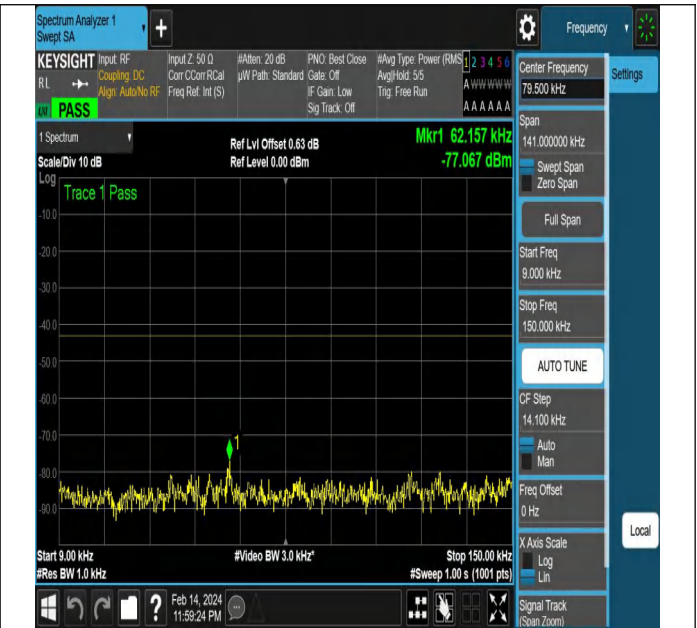

NTNV-N77-3450-3550-PC2-30-60-M-DFT-PI2BPSK-Edge_1R

B_Right-Ant1-PASS

NTNV-N77-3450-3550-PC2-30-60-M-DFT-PI2BPSK-Edge_1R

B_Right-Ant1-PASS

NTNV-N77-3450-3550-PC2-30-60-M-DFT-PI2BPSK-Edge_1R_B_Right-Ant1-PASS