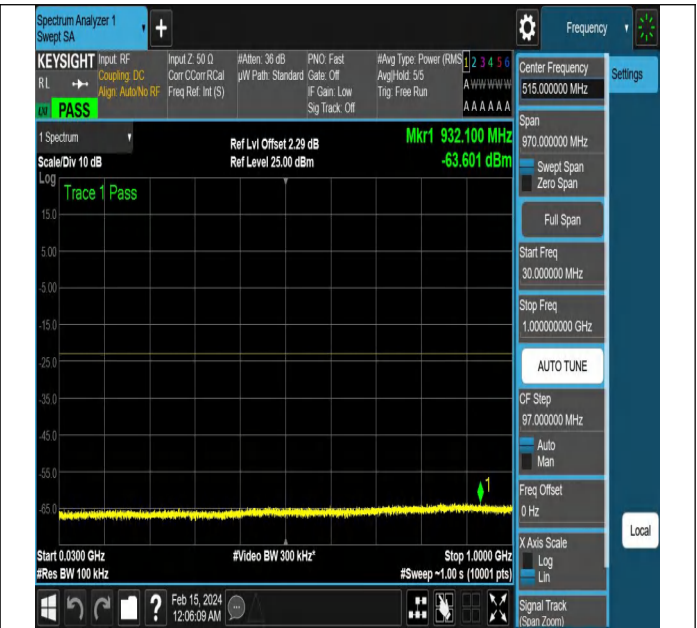

NTNV-N77-3450-3550-PC2-30-60-M-DFT-QPSK-Edge_1RB_ Right-Ant1-PASS

NTNV-N77-3450-3550-PC2-30-60-M-DFT-QPSK-Edge_1RB_ Right-Ant1-PASS

NTNV-N77-3450-3550-PC2-30-60-H-DFT-PI2BPSK-Edge_1RB_ B_Left-Ant1-PASS

NTNV-N77-3450-3550-PC2-30-60-H-DFT-PI2BPSK-Edge_1R
B_Left-Ant1-PASS

NTNV-N77-3450-3550-PC2-30-60-H-DFT-PI2BPSK-Edge_1R
B_Left-Ant1-PASS

NTNV-N77-3450-3550-PC2-30-60-H-DFT-PI2BPSK-Edge_1R
B_Left-Ant1-PASS

NTNV-N77-3450-3550-PC2-30-60-H-DFT-PI2BPSK-Edge_1R
B_Left-Ant1-PASS