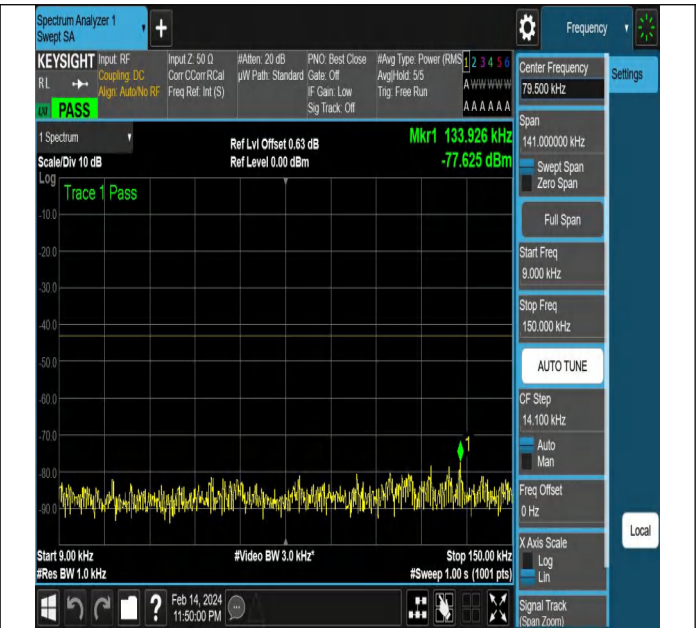

NTNV-N77-3450-3550-PC2-30-60-L-DFT-QPSK-Edge_1RB_L_eft-Ant1-PASS