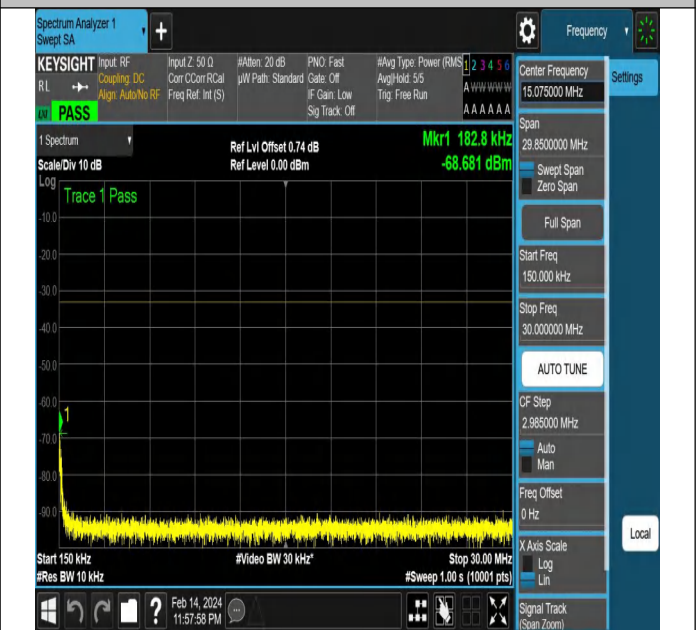

NTNV-N77-3450-3550-PC2-30-60-M-DFT-PI2BPSK-Edge_1R
B_Right-Ant1-PASS