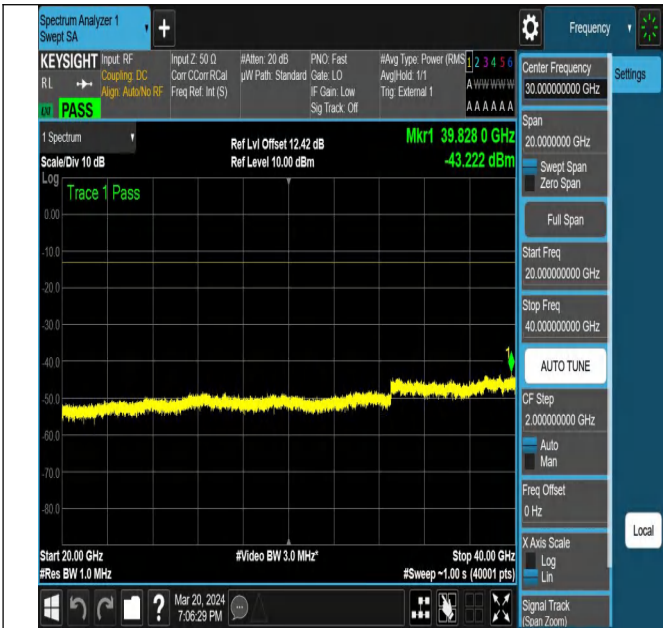

NTNV-N77-3450-3550-PC2-30-60-L-DFT-PI2BPSK-Edge_1R_B_Right-Ant1-PASS