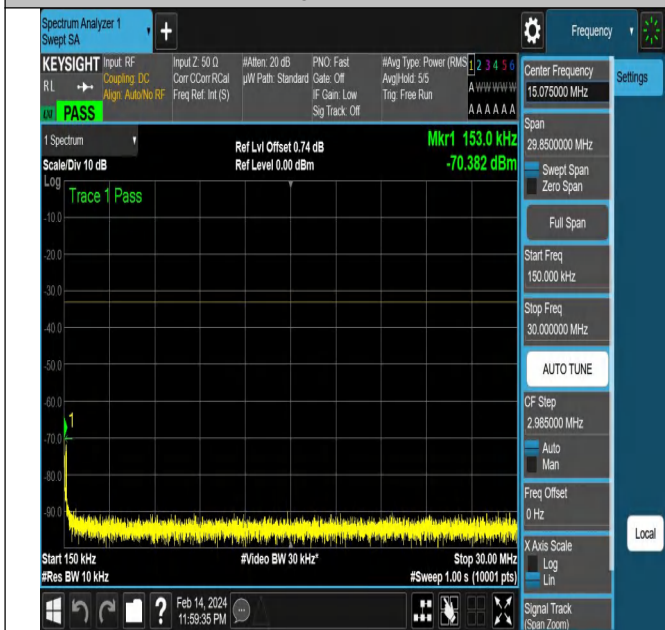

NTNV-N77-3450-3550-PC2-30-60-M-DFT-QPSK-Edge_1RB_Left-Ant1-PASS