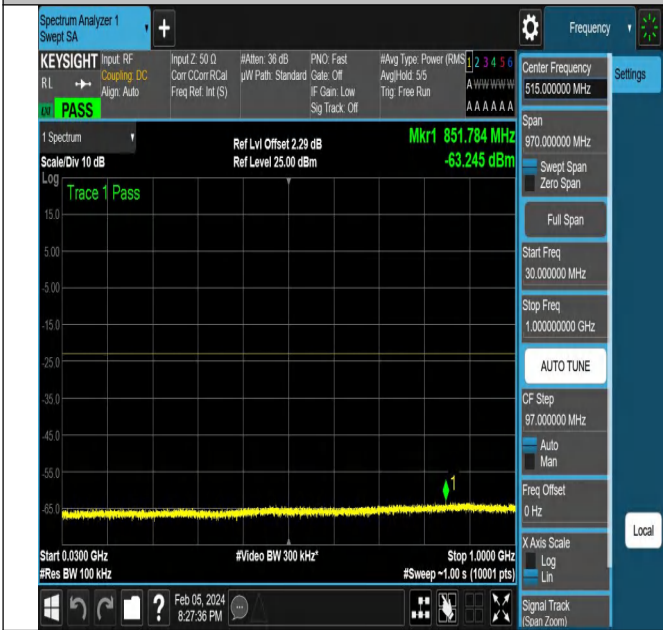

NTNV-N77-3450-3550-PC2-30-80-H-DFT-QPSK-Edge_1RB_ Right-Ant1-PASS