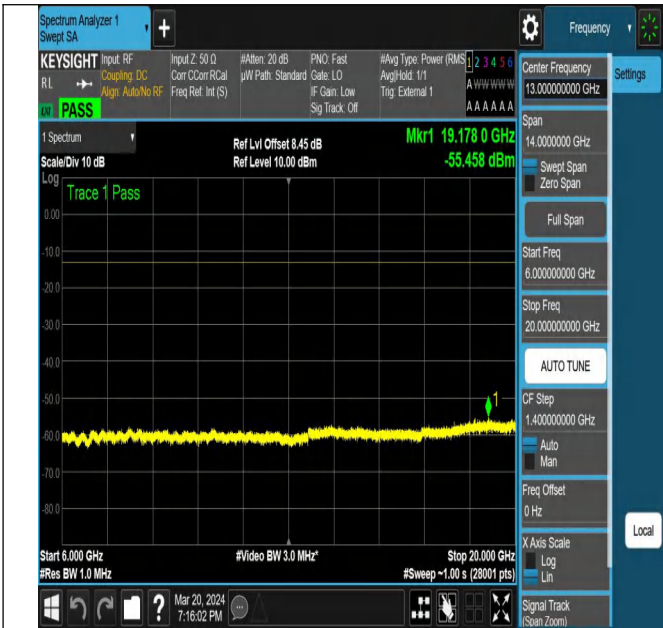

NTNV-N77-3450-3550-PC2-30-60-M-DFT-QPSK-Edge_1RB_ Right-Ant1-PASS

NTNV-N77-3450-3550-PC2-30-60-M-DFT-QPSK-Edge_1RB_ Right-Ant1-PASS

NTNV-N77-3450-3550-PC2-30-60-H-DFT-PI2BPSK-Edge_1RB_ B_Left-Ant1-PASS

NTNV-N77-3450-3550-PC2-30-60-H-DFT-PI2BPSK-Edge_1R
B_Left-Ant1-PASS

NTNV-N77-3450-3550-PC2-30-60-H-DFT-PI2BPSK-Edge_1R
B_Left-Ant1-PASS

NTNV-N77-3450-3550-PC2-30-60-H-DFT-PI2BPSK-Edge_1R
B_Left-Ant1-PASS

NTNV-N77-3450-3550-PC2-30-60-H-DFT-PI2BPSK-Edge_1R
B_Left-Ant1-PASS