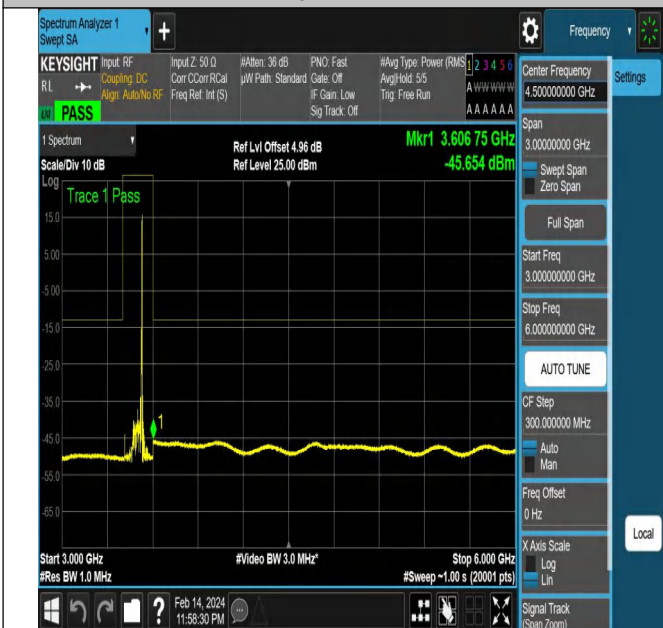

NTNV-N77-3450-3550-PC2-30-60-M-DFT-PI2BPSK-Edge_1R
B_Right-Ant1-PASS

NTNV-N77-3450-3550-PC2-30-60-M-DFT-PI2BPSK-Edge_1R

B_Right-Ant1-PASS

NTNV-N77-3450-3550-PC2-30-60-M-DFT-PI2BPSK-Edge_1R

B_Right-Ant1-PASS

NTNV-N77-3450-3550-PC2-30-60-M-DFT-PI2BPSK-Edge_1R

B_Right-Ant1-PASS

NTNV-N77-3450-3550-PC2-30-60-M-DFT-PI2BPSK-Edge_1R

B_Right-Ant1-PASS

NTNV-N77-3450-3550-PC2-30-60-M-DFT-PI2BPSK-Edge_1R_B_Right-Ant1-PASS