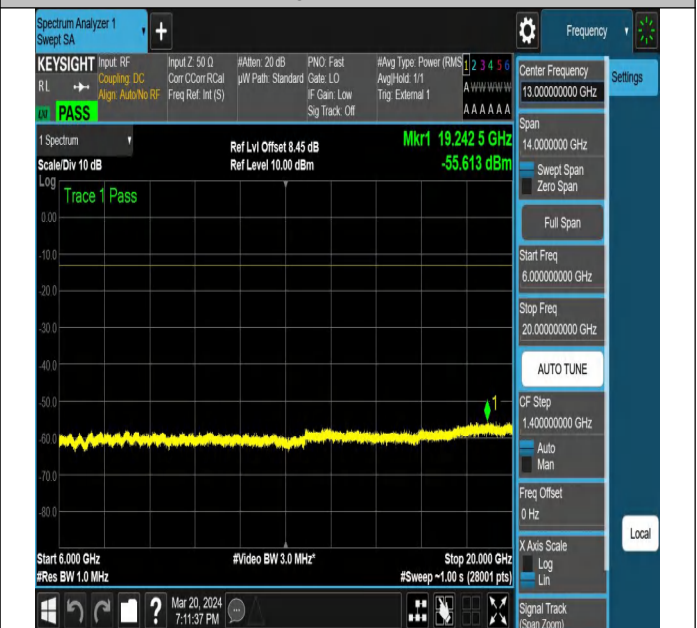

NTNV-N77-3450-3550-PC2-30-60-M-DFT-PI2BPSK-Edge_1R

B_Right-Ant1-PASS