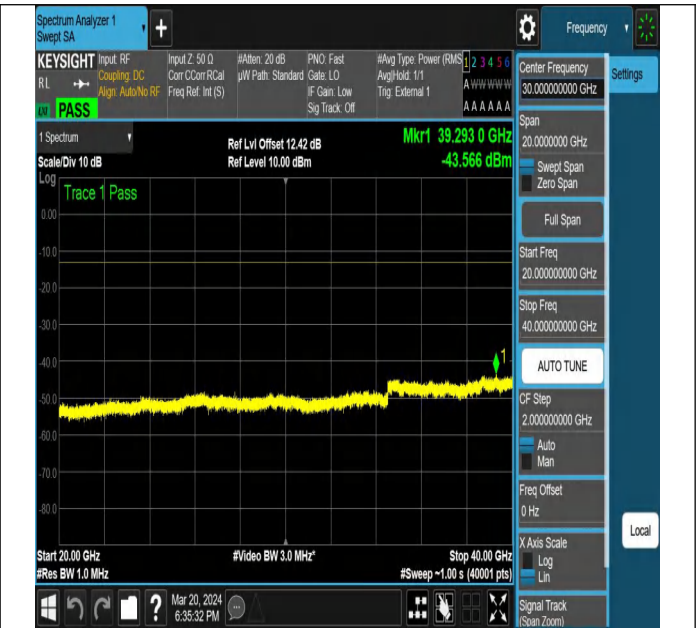

NTNV-N77-3450-3550-PC2-30-50-M-DFT-PI2BPSK-Edge_1RB

B_Left-Ant1-PASS

NTNV-N77-3450-3550-PC2-30-50-M-DFT-PI2BPSK-Edge_1R
B_Left-Ant1-PASS

NTNV-N77-3450-3550-PC2-30-50-M-DFT-PI2BPSK-Edge_1R
B_Left-Ant1-PASS

NTNV-N77-3450-3550-PC2-30-50-M-DFT-PI2BPSK-Edge_1R
B_Left-Ant1-PASS

NTNV-N77-3450-3550-PC2-30-50-M-DFT-PI2BPSK-Edge_1R
B_Left-Ant1-PASS

NTNV-N77-3450-3550-PC2-30-50-M-DFT-PI2BPSK-Edge_1R
B_Left-Ant1-PASS