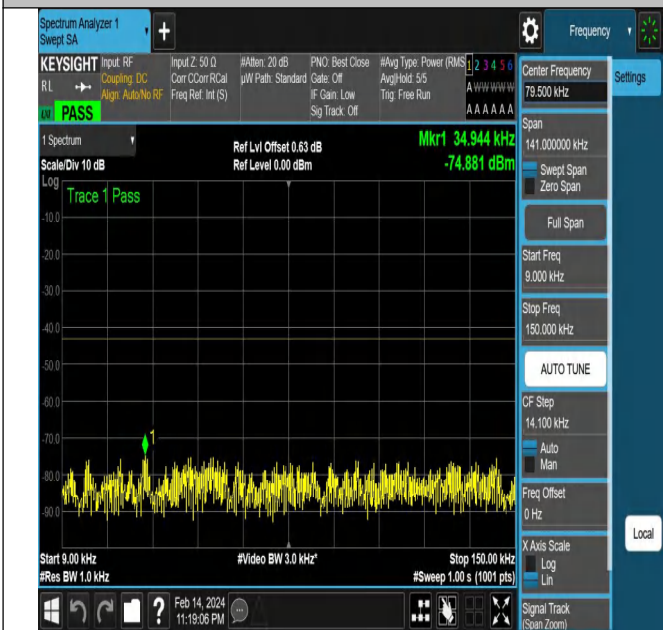

NTNV-N77-3450-3550-PC2-30-50-L-DFT-PI2BPSK-Edge_1R
B_Right-Ant1-PASS