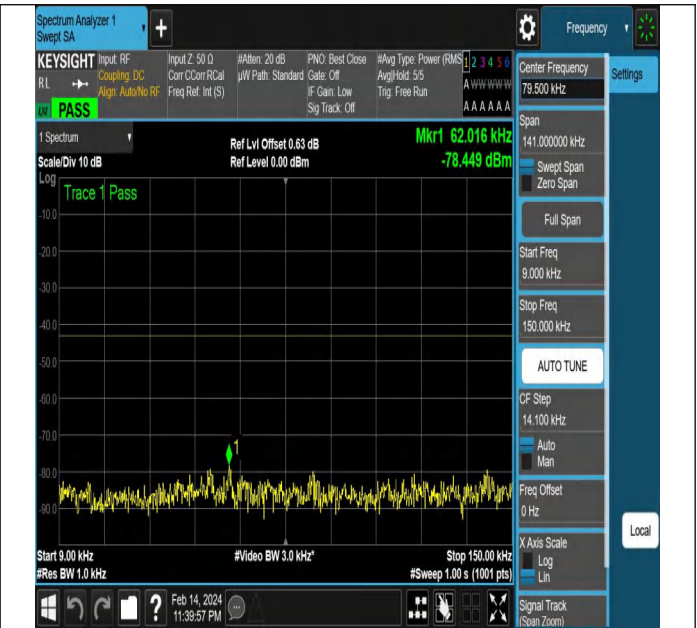

NTNV-N77-3450-3550-PC2-30-50-H-DFT-PI2BPSK-Edge_1R
B_Right-Ant1-PASS

NTNV-N77-3450-3550-PC2-30-50-H-DFT-PI2BPSK-Edge_1R
B_Right-Ant1-PASS

NTNV-N77-3450-3550-PC2-30-50-H-DFT-PI2BPSK-Edge_1R
B_Right-Ant1-PASS

NTNV-N77-3450-3550-PC2-30-50-H-DFT-PI2BPSK-Edge_1R
B_Right-Ant1-PASS

NTNV-N77-3450-3550-PC2-30-50-H-DFT-PI2BPSK-Edge_1R
B_Right-Ant1-PASS

NTNV-N77-3450-3550-PC2-30-50-H-DFT-PI2BPSK-Edge_1R_B_Right-Ant1-PASS