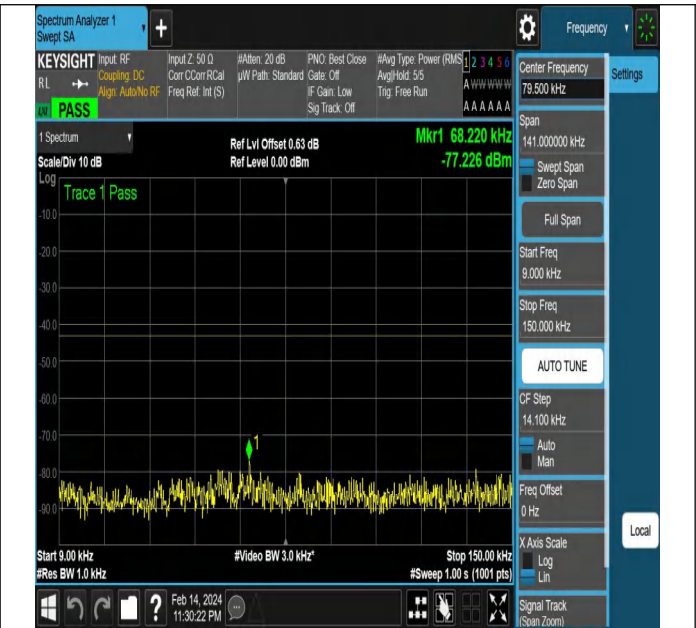

NTNV-N77-3450-3550-PC2-30-50-M-DFT-QPSK-Edge_1RB_Left-Ant1-PASS