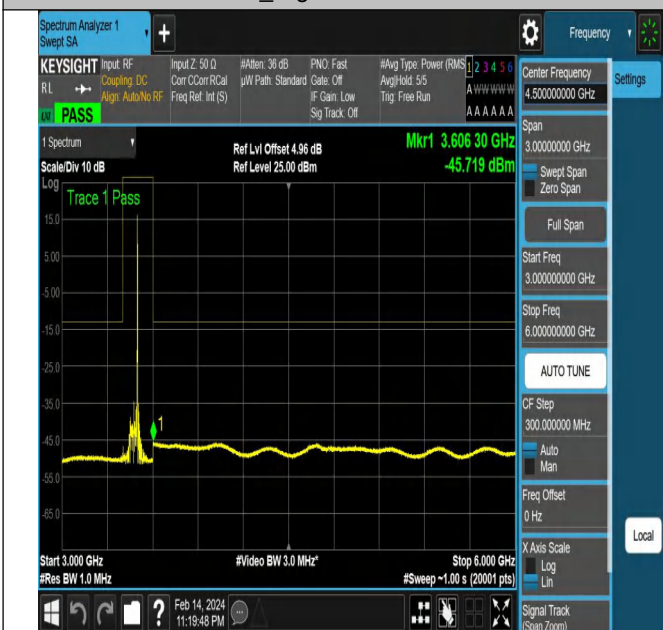

NTNV-N77-3450-3550-PC2-30-50-L-DFT-PI2BPSK-Edge_1R
B_Right-Ant1-PASS

NTNV-N77-3450-3550-PC2-30-50-L-DFT-PI2BPSK-Edge_1R
B_Right-Ant1-PASS

NTNV-N77-3450-3550-PC2-30-50-L-DFT-PI2BPSK-Edge_1R
B_Right-Ant1-PASS