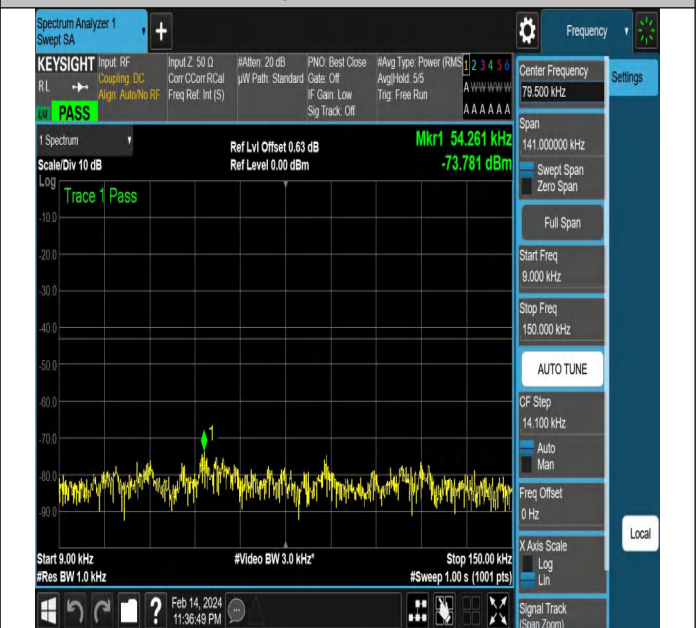

NTNV-N77-3450-3550-PC2-30-50-H-DFT-PI2BPSK-Edge_1R

B_Left-Ant1-PASS