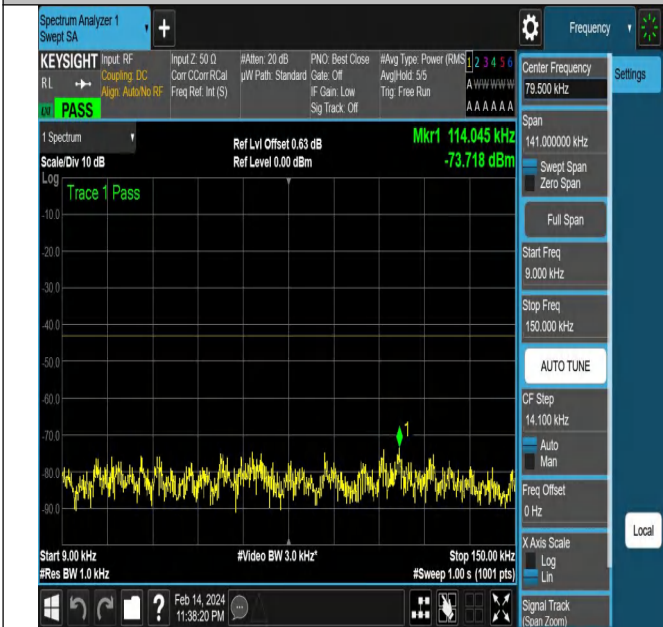

NTNV-N77-3450-3550-PC2-30-50-H-DFT-PI2BPSK-Edge_1R
B_Left-Ant1-PASS

NTNV-N77-3450-3550-PC2-30-50-H-DFT-PI2BPSK-Edge_1R
B_Left-Ant1-PASS

NTNV-N77-3450-3550-PC2-30-50-H-DFT-PI2BPSK-Edge_1R
B_Left-Ant1-PASS

NTNV-N77-3450-3550-PC2-30-50-H-DFT-PI2BPSK-Edge_1R
B_Left-Ant1-PASS

NTNV-N77-3450-3550-PC2-30-50-H-DFT-PI2BPSK-Edge_1R
B_Left-Ant1-PASS

NTNV-N77-3450-3550-PC2-30-50-H-DFT-PI2BPSK-Edge_1R
B_Right-Ant1-PASS