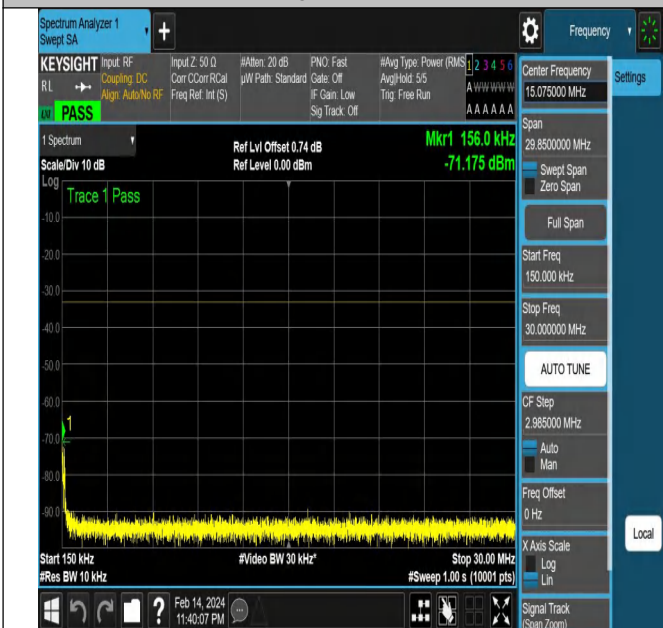

NTNV-N77-3450-3550-PC2-30-50-H-DFT-PI2BPSK-Edge_1R
B_Right-Ant1-PASS

NTNV-N77-3450-3550-PC2-30-50-H-DFT-PI2BPSK-Edge_1R
B_Right-Ant1-PASS

NTNV-N77-3450-3550-PC2-30-50-H-DFT-PI2BPSK-Edge_1R
B_Right-Ant1-PASS

NTNV-N77-3450-3550-PC2-30-50-H-DFT-PI2BPSK-Edge_1R
B_Right-Ant1-PASS

NTNV-N77-3450-3550-PC2-30-50-H-DFT-PI2BPSK-Edge_1R
B_Right-Ant1-PASS

NTNV-N77-3450-3550-PC2-30-50-H-DFT-PI2BPSK-Edge_1R_B_Right-Ant1-PASS

NTNV-N77-3450-3550-PC2-30-50-H-DFT-QPSK-Edge_1RB_Left-Ant1-PASS

NTNV-N77-3450-3550-PC2-30-50-H-DFT-QPSK-Edge_1RB_Left-Ant1-PASS

NTNV-N77-3450-3550-PC2-30-50-H-DFT-QPSK-Edge_1RB_Left-Ant1-PASS