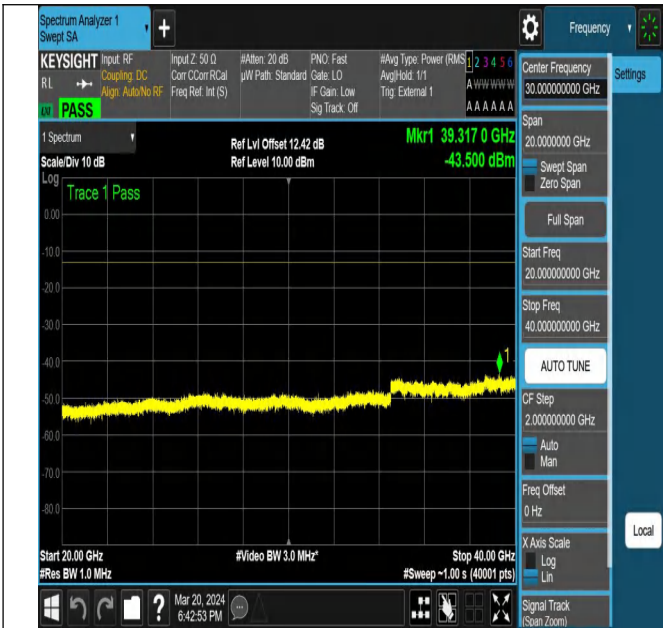

NTNV-N77-3450-3550-PC2-30-50-H-DFT-PI2BPSK-Edge_1R
B_Left-Ant1-PASS

NTNV-N77-3450-3550-PC2-30-50-H-DFT-PI2BPSK-Edge_1R
B_Left-Ant1-PASS

NTNV-N77-3450-3550-PC2-30-50-H-DFT-PI2BPSK-Edge_1R
B_Right-Ant1-PASS

NTNV-N77-3450-3550-PC2-30-50-H-DFT-PI2BPSK-Edge_1R
B_Right-Ant1-PASS

NTNV-N77-3450-3550-PC2-30-50-H-DFT-PI2BPSK-Edge_1R
B_Right-Ant1-PASS

NTNV-N77-3450-3550-PC2-30-50-H-DFT-PI2BPSK-Edge_1R
B_Right-Ant1-PASS

NTNV-N77-3450-3550-PC2-30-50-H-DFT-PI2BPSK-Edge_1R
B_Right-Ant1-PASS

NTNV-N77-3450-3550-PC2-30-50-H-DFT-PI2BPSK-Edge_1R
B_Right-Ant1-PASS

NTNV-N77-3450-3550-PC2-30-50-H-DFT-PI2BPSK-Edge_1R_B_Right-Ant1-PASS