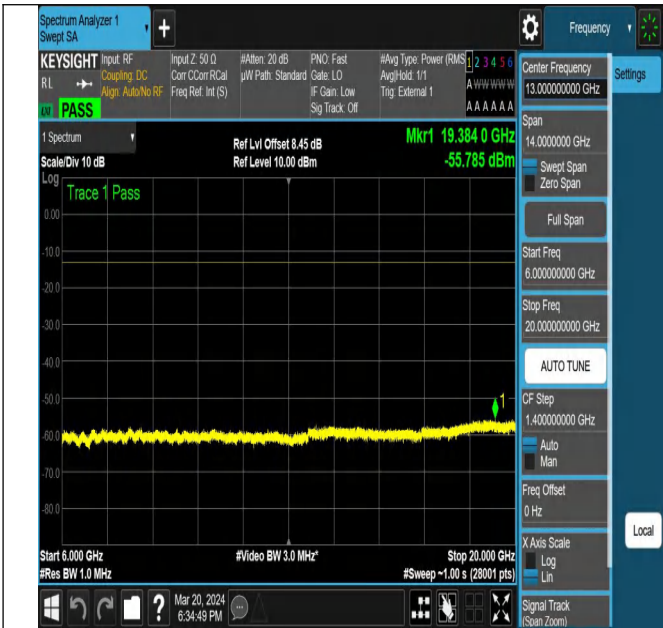

NTNV-N77-3450-3550-PC2-30-50-M-DFT-PI2BPSK-Edge_1RB

B_Left-Ant1-PASS

NTNV-N77-3450-3550-PC2-30-50-M-DFT-PI2BPSK-Edge_1R
B_Left-Ant1-PASS

NTNV-N77-3450-3550-PC2-30-50-M-DFT-PI2BPSK-Edge_1R
B_Left-Ant1-PASS

NTNV-N77-3450-3550-PC2-30-50-M-DFT-PI2BPSK-Edge_1R
B_Left-Ant1-PASS

NTNV-N77-3450-3550-PC2-30-50-M-DFT-PI2BPSK-Edge_1R
B_Left-Ant1-PASS

NTNV-N77-3450-3550-PC2-30-50-M-DFT-PI2BPSK-Edge_1R
B_Left-Ant1-PASS