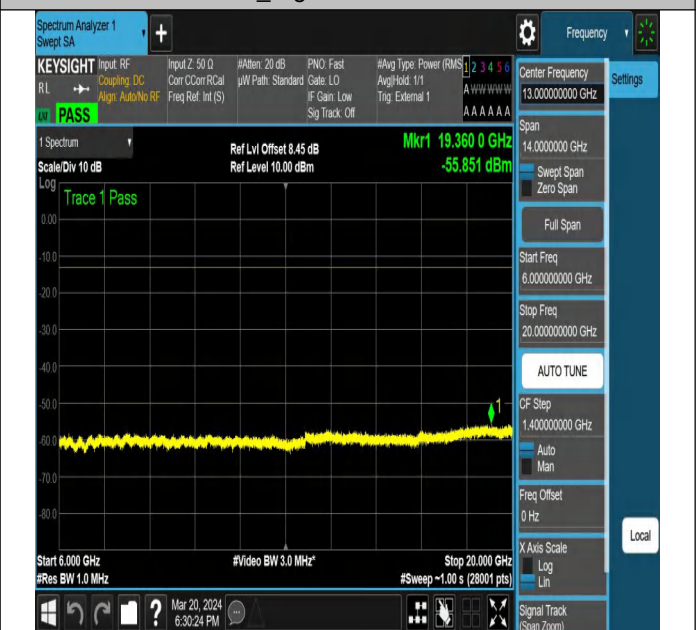

NTNV-N77-3450-3550-PC2-30-50-L-DFT-PI2BPSK-Edge_1R
B_Right-Ant1-PASS