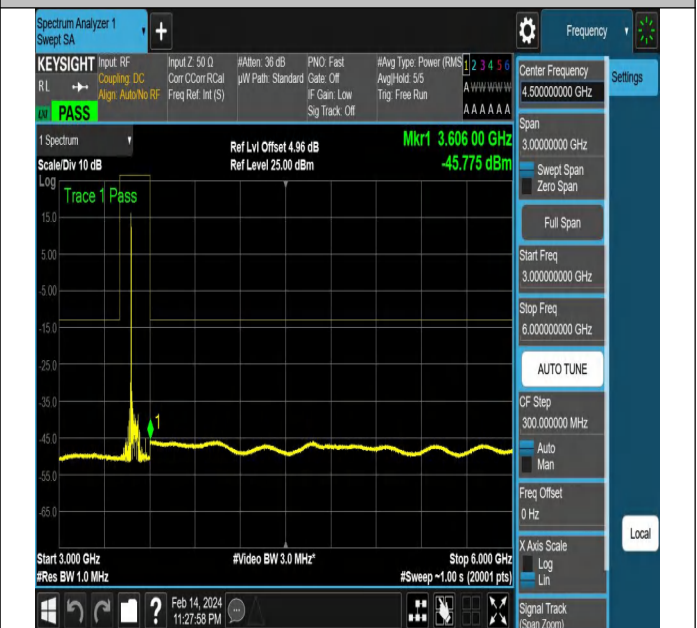

NTNV-N77-3450-3550-PC2-30-50-M-DFT-PI2BPSK-Edge_1RB

B_Left-Ant1-PASS

NTNV-N77-3450-3550-PC2-30-50-M-DFT-PI2BPSK-Edge_1R
B_Left-Ant1-PASS

NTNV-N77-3450-3550-PC2-30-50-M-DFT-PI2BPSK-Edge_1R
B_Left-Ant1-PASS

NTNV-N77-3450-3550-PC2-30-50-M-DFT-PI2BPSK-Edge_1R
B_Left-Ant1-PASS

NTNV-N77-3450-3550-PC2-30-50-M-DFT-PI2BPSK-Edge_1R
B_Left-Ant1-PASS

NTNV-N77-3450-3550-PC2-30-50-M-DFT-PI2BPSK-Edge_1R
B_Left-Ant1-PASS