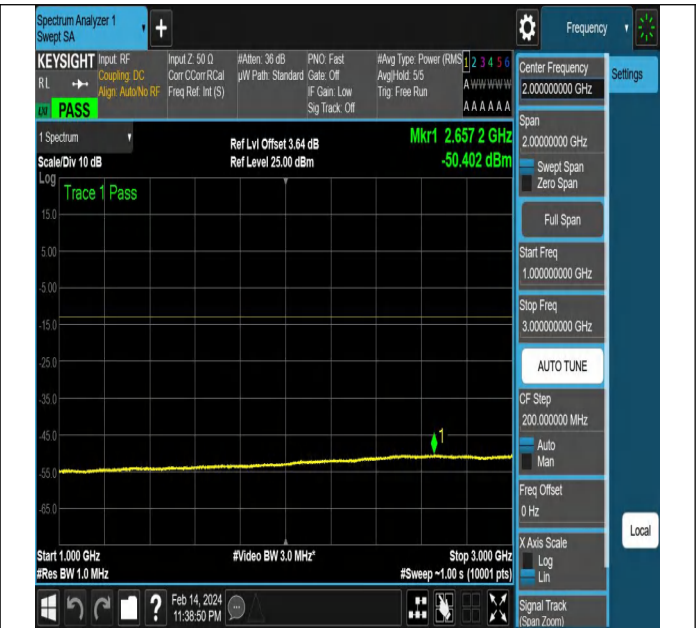

NTNV-N77-3450-3550-PC2-30-50-H-DFT-PI2BPSK-Edge_1R
B_Left-Ant1-PASS

NTNV-N77-3450-3550-PC2-30-50-H-DFT-PI2BPSK-Edge_1R
B_Left-Ant1-PASS

NTNV-N77-3450-3550-PC2-30-50-H-DFT-PI2BPSK-Edge_1R
B_Left-Ant1-PASS

NTNV-N77-3450-3550-PC2-30-50-H-DFT-PI2BPSK-Edge_1R
B_Left-Ant1-PASS

NTNV-N77-3450-3550-PC2-30-50-H-DFT-PI2BPSK-Edge_1R
B_Left-Ant1-PASS

NTNV-N77-3450-3550-PC2-30-50-H-DFT-PI2BPSK-Edge_1R
B_Right-Ant1-PASS

NTNV-N77-3450-3550-PC2-30-50-H-DFT-PI2BPSK-Edge_1R
B_Right-Ant1-PASS

NTNV-N77-3450-3550-PC2-30-50-H-DFT-PI2BPSK-Edge_1R
B_Right-Ant1-PASS

NTNV-N77-3450-3550-PC2-30-50-H-DFT-PI2BPSK-Edge_1R
B_Right-Ant1-PASS