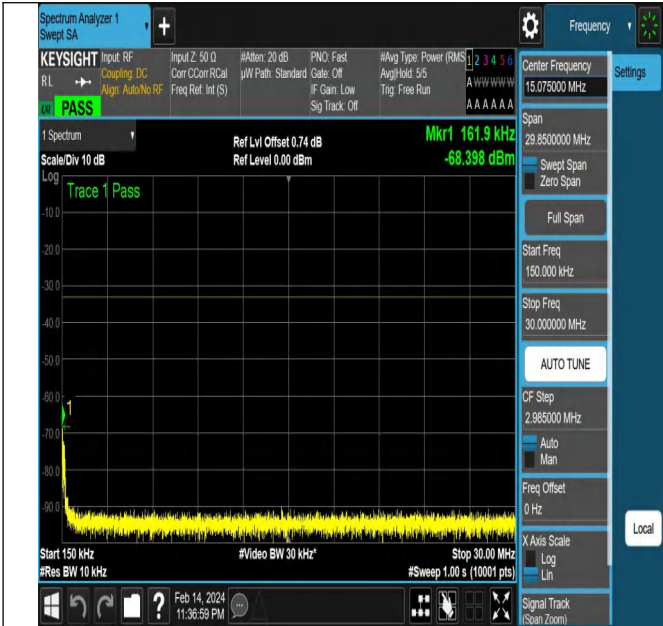

Right-Ant1-PASS

NTNV-N77-3450-3550-PC2-30-50-M-DFT-QPSK-Edge_1RB_

Right-Ant1-PASS

NTNV-N77-3450-3550-PC2-30-50-H-DFT-PI2BPSK-Edge_1R

B_Left-Ant1-PASS

NTNV-N77-3450-3550-PC2-30-50-H-DFT-PI2BPSK-Edge_1R
B_Left-Ant1-PASS