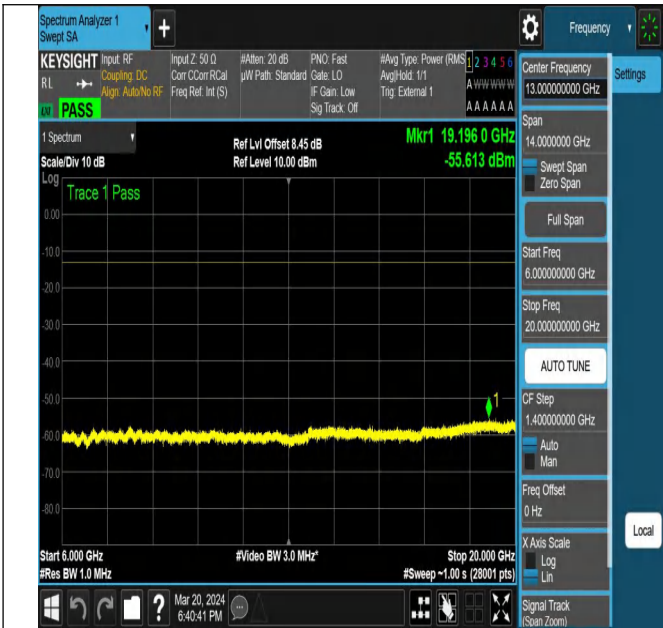

Right-Ant1-PASS

NTNV-N77-3450-3550-PC2-30-50-M-DFT-QPSK-Edge_1RB_

Right-Ant1-PASS

NTNV-N77-3450-3550-PC2-30-50-H-DFT-PI2BPSK-Edge_1R

B_Left-Ant1-PASS

NTNV-N77-3450-3550-PC2-30-50-H-DFT-PI2BPSK-Edge_1R
B_Left-Ant1-PASS

NTNV-N77-3450-3550-PC2-30-50-H-DFT-PI2BPSK-Edge_1R
B_Left-Ant1-PASS

NTNV-N77-3450-3550-PC2-30-50-H-DFT-PI2BPSK-Edge_1R
B_Left-Ant1-PASS

NTNV-N77-3450-3550-PC2-30-50-H-DFT-PI2BPSK-Edge_1R
B_Left-Ant1-PASS