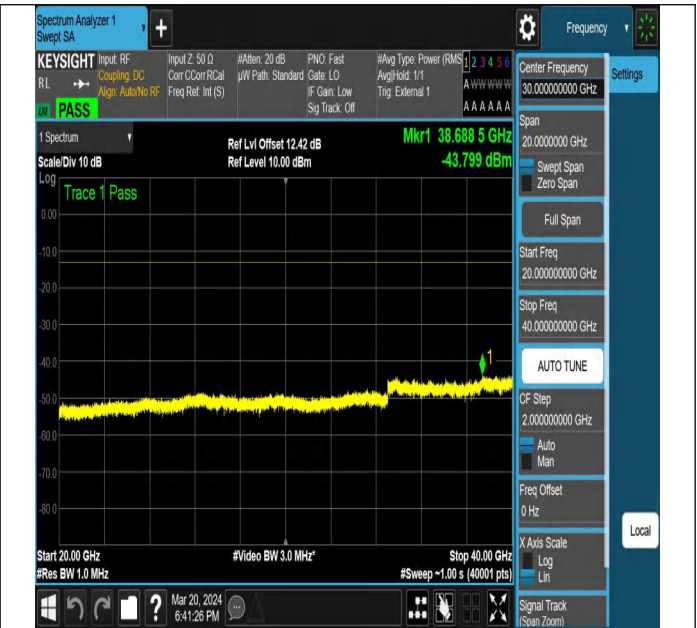

NTNV-N77-3450-3550-PC2-30-50-H-DFT-PI2BPSK-Edge_1R
B_Left-Ant1-PASS

NTNV-N77-3450-3550-PC2-30-50-H-DFT-PI2BPSK-Edge_1R
B_Left-Ant1-PASS

NTNV-N77-3450-3550-PC2-30-50-H-DFT-PI2BPSK-Edge_1R
B_Left-Ant1-PASS

NTNV-N77-3450-3550-PC2-30-50-H-DFT-PI2BPSK-Edge_1R
B_Left-Ant1-PASS

NTNV-N77-3450-3550-PC2-30-50-H-DFT-PI2BPSK-Edge_1R
B_Left-Ant1-PASS

NTNV-N77-3450-3550-PC2-30-50-H-DFT-PI2BPSK-Edge_1R
B_Right-Ant1-PASS