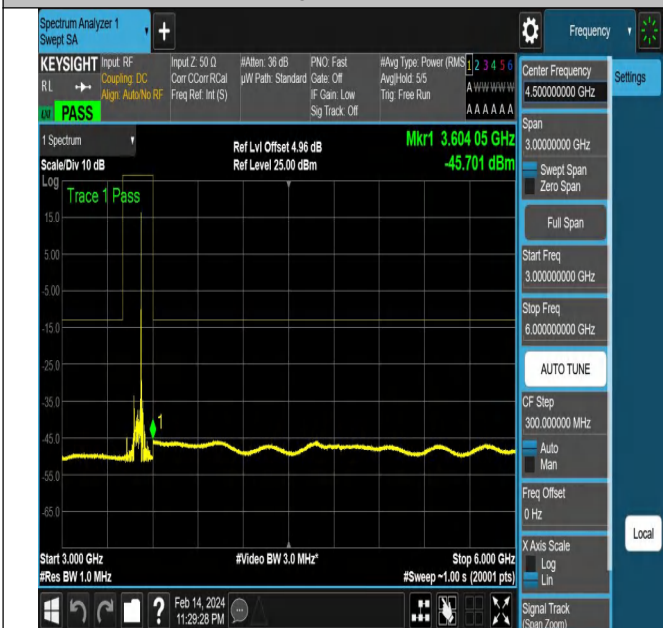

NTNV-N77-3450-3550-PC2-30-50-M-DFT-PI2BPSK-Edge_1R
B_Left-Ant1-PASS

NTNV-N77-3450-3550-PC2-30-50-M-DFT-PI2BPSK-Edge_1R
B_Right-Ant1-PASS

NTNV-N77-3450-3550-PC2-30-50-M-DFT-PI2BPSK-Edge_1R
B_Right-Ant1-PASS

NTNV-N77-3450-3550-PC2-30-50-M-DFT-PI2BPSK-Edge_1R
B_Right-Ant1-PASS

NTNV-N77-3450-3550-PC2-30-50-M-DFT-PI2BPSK-Edge_1R
B_Right-Ant1-PASS

NTNV-N77-3450-3550-PC2-30-50-M-DFT-PI2BPSK-Edge_1R
B_Right-Ant1-PASS