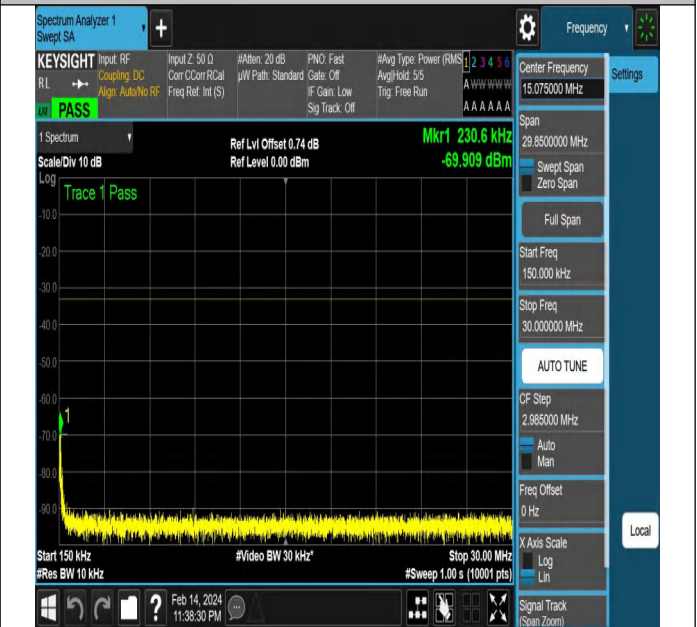

NTNV-N77-3450-3550-PC2-30-50-H-DFT-PI2BPSK-Edge_1R
B_Left-Ant1-PASS

NTNV-N77-3450-3550-PC2-30-50-H-DFT-PI2BPSK-Edge_1R
B_Left-Ant1-PASS

NTNV-N77-3450-3550-PC2-30-50-H-DFT-PI2BPSK-Edge_1R
B_Left-Ant1-PASS

NTNV-N77-3450-3550-PC2-30-50-H-DFT-PI2BPSK-Edge_1R
B_Left-Ant1-PASS

NTNV-N77-3450-3550-PC2-30-50-H-DFT-PI2BPSK-Edge_1R
B_Left-Ant1-PASS

NTNV-N77-3450-3550-PC2-30-50-H-DFT-PI2BPSK-Edge_1R
B_Right-Ant1-PASS