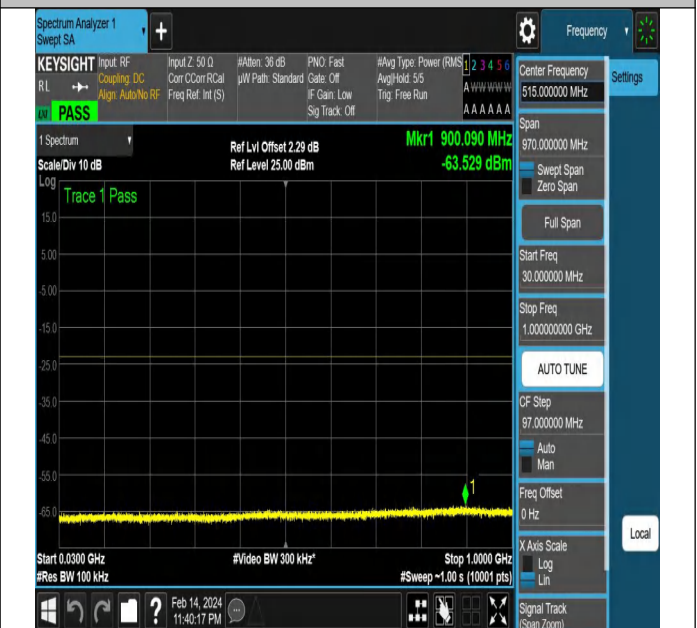

NTNV-N77-3450-3550-PC2-30-50-H-DFT-PI2BPSK-Edge_1R
B_Right-Ant1-PASS

NTNV-N77-3450-3550-PC2-30-50-H-DFT-PI2BPSK-Edge_1R
B_Right-Ant1-PASS

NTNV-N77-3450-3550-PC2-30-50-H-DFT-PI2BPSK-Edge_1R
B_Right-Ant1-PASS

NTNV-N77-3450-3550-PC2-30-50-H-DFT-PI2BPSK-Edge_1R
B_Right-Ant1-PASS

NTNV-N77-3450-3550-PC2-30-50-H-DFT-PI2BPSK-Edge_1R
B_Right-Ant1-PASS

NTNV-N77-3450-3550-PC2-30-50-H-DFT-PI2BPSK-Edge_1R_B_Right-Ant1-PASS

NTNV-N77-3450-3550-PC2-30-50-H-DFT-QPSK-Edge_1RB_Left-Ant1-PASS

NTNV-N77-3450-3550-PC2-30-50-H-DFT-QPSK-Edge_1RB_Left-Ant1-PASS

NTNV-N77-3450-3550-PC2-30-50-H-DFT-QPSK-Edge_1RB_Left-Ant1-PASS