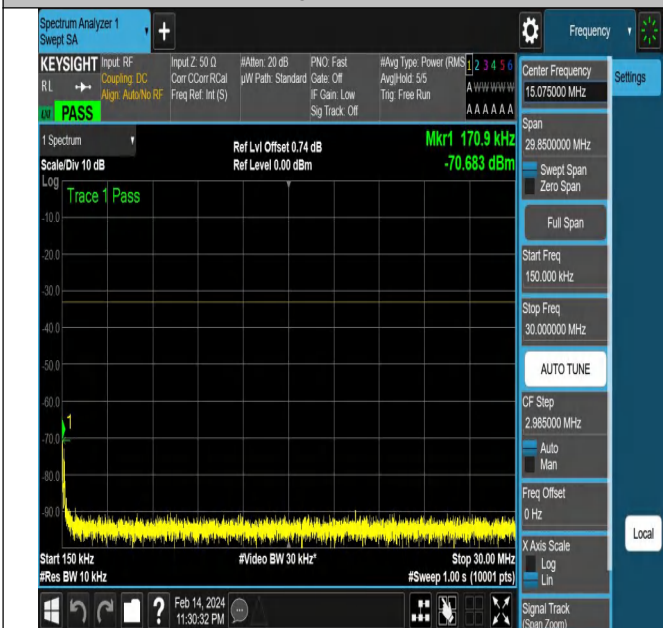

NTNV-N77-3450-3550-PC2-30-50-M-DFT-QPSK-Edge_1RB_Left-Ant1-PASS