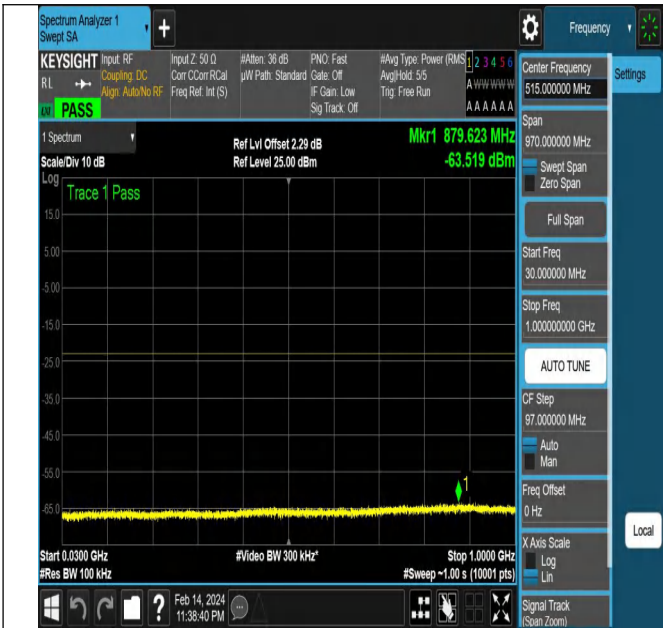

NTNV-N77-3450-3550-PC2-30-50-H-DFT-PI2BPSK-Edge_1R
B_Left-Ant1-PASS

NTNV-N77-3450-3550-PC2-30-50-H-DFT-PI2BPSK-Edge_1R
B_Left-Ant1-PASS

NTNV-N77-3450-3550-PC2-30-50-H-DFT-PI2BPSK-Edge_1R
B_Left-Ant1-PASS

NTNV-N77-3450-3550-PC2-30-50-H-DFT-PI2BPSK-Edge_1R
B_Left-Ant1-PASS

NTNV-N77-3450-3550-PC2-30-50-H-DFT-PI2BPSK-Edge_1R
B_Left-Ant1-PASS

NTNV-N77-3450-3550-PC2-30-50-H-DFT-PI2BPSK-Edge_1R
B_Right-Ant1-PASS

NTNV-N77-3450-3550-PC2-30-50-H-DFT-PI2BPSK-Edge_1R
B_Right-Ant1-PASS

NTNV-N77-3450-3550-PC2-30-50-H-DFT-PI2BPSK-Edge_1R
B_Right-Ant1-PASS

NTNV-N77-3450-3550-PC2-30-50-H-DFT-PI2BPSK-Edge_1R
B_Right-Ant1-PASS