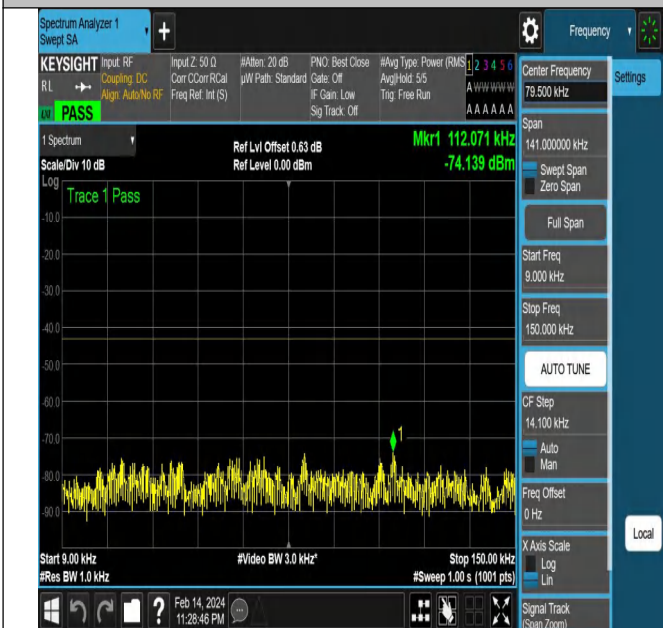

NTNV-N77-3450-3550-PC2-30-50-M-DFT-PI2BPSK-Edge_1R
B_Left-Ant1-PASS

NTNV-N77-3450-3550-PC2-30-50-M-DFT-PI2BPSK-Edge_1R
B_Left-Ant1-PASS

NTNV-N77-3450-3550-PC2-30-50-M-DFT-PI2BPSK-Edge_1R
B_Left-Ant1-PASS

NTNV-N77-3450-3550-PC2-30-50-M-DFT-PI2BPSK-Edge_1R
B_Left-Ant1-PASS

NTNV-N77-3450-3550-PC2-30-50-M-DFT-PI2BPSK-Edge_1R
B_Right-Ant1-PASS

NTNV-N77-3450-3550-PC2-30-50-M-DFT-PI2BPSK-Edge_1R
B_Right-Ant1-PASS