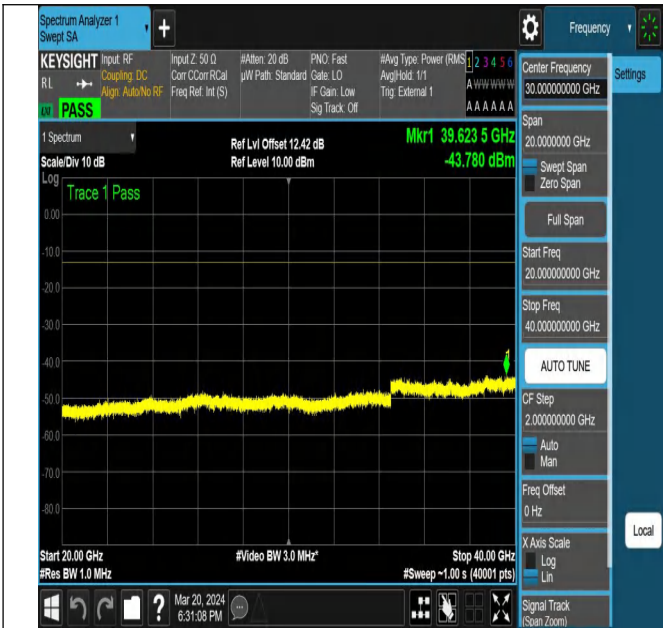

NTNV-N77-3450-3550-PC2-30-50-L-DFT-PI2BPSK-Edge_1R
B_Right-Ant1-PASS

NTNV-N77-3450-3550-PC2-30-50-L-DFT-PI2BPSK-Edge_1R
B_Right-Ant1-PASS

NTNV-N77-3450-3550-PC2-30-50-L-DFT-PI2BPSK-Edge_1R
B_Right-Ant1-PASS