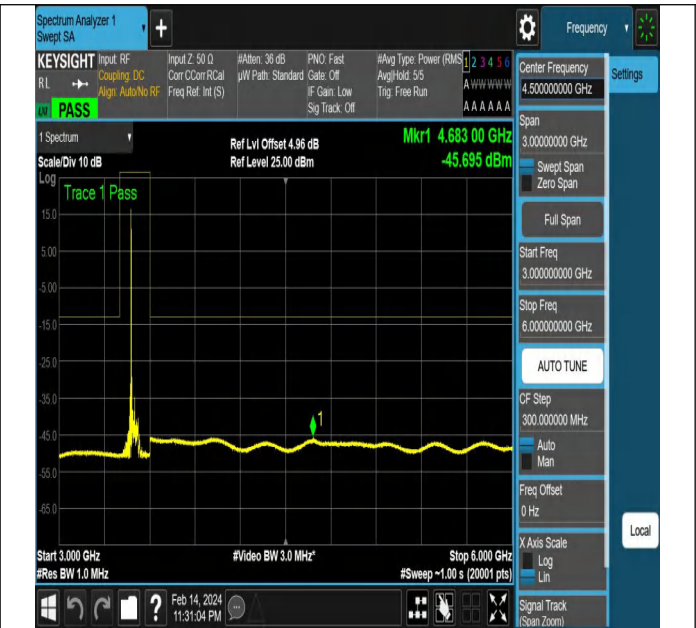

NTNV-N77-3450-3550-PC2-30-50-M-DFT-QPSK-Edge_1RB_

Left-Ant1-PASS