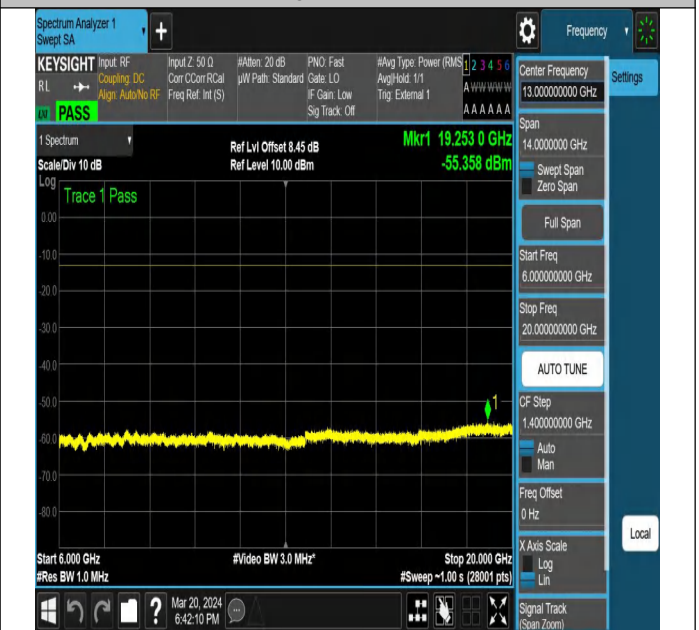

NTNV-N77-3450-3550-PC2-30-50-H-DFT-PI2BPSK-Edge_1R
B_Left-Ant1-PASS

NTNV-N77-3450-3550-PC2-30-50-H-DFT-PI2BPSK-Edge_1R
B_Left-Ant1-PASS

NTNV-N77-3450-3550-PC2-30-50-H-DFT-PI2BPSK-Edge_1R
B_Right-Ant1-PASS

NTNV-N77-3450-3550-PC2-30-50-H-DFT-PI2BPSK-Edge_1R
B_Right-Ant1-PASS

NTNV-N77-3450-3550-PC2-30-50-H-DFT-PI2BPSK-Edge_1R
B_Right-Ant1-PASS

NTNV-N77-3450-3550-PC2-30-50-H-DFT-PI2BPSK-Edge_1R
B_Right-Ant1-PASS