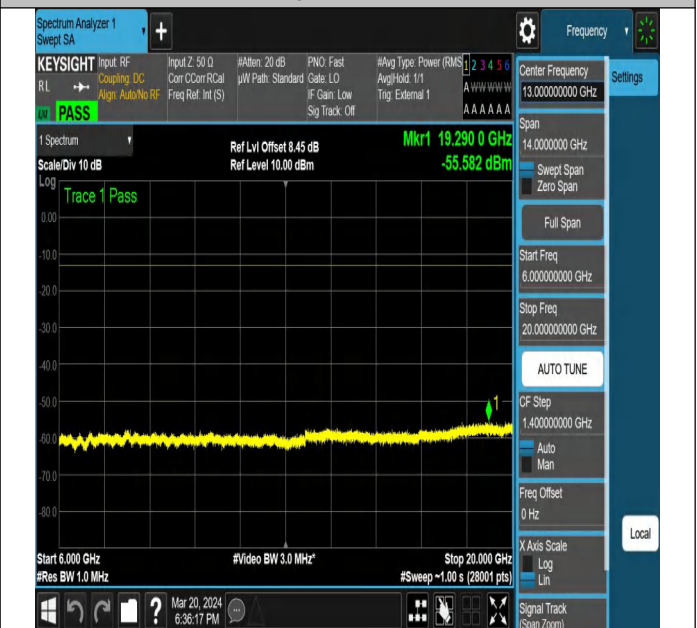

NTNV-N77-3450-3550-PC2-30-50-M-DFT-PI2BPSK-Edge_1R
B_Right-Ant1-PASS