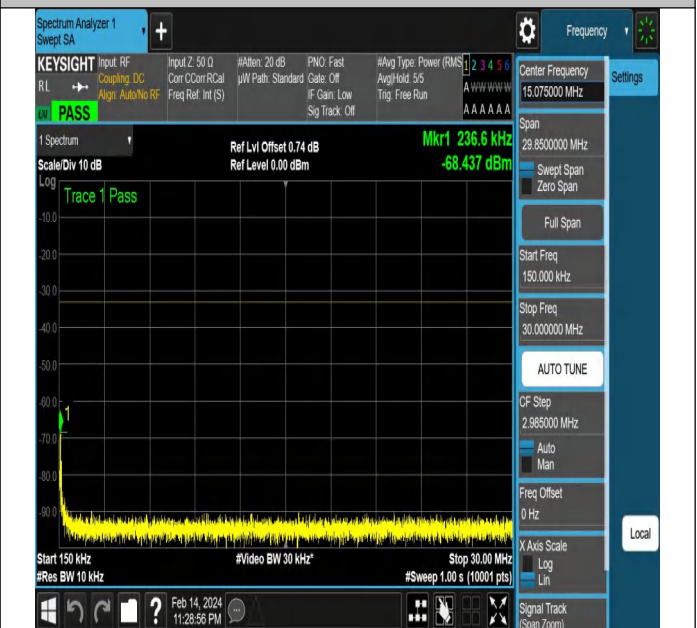

NTNV-N77-3450-3550-PC2-30-50-M-DFT-PI2BPSK-Edge_1R
B_Left-Ant1-PASS

NTNV-N77-3450-3550-PC2-30-50-M-DFT-PI2BPSK-Edge_1R
B_Left-Ant1-PASS

NTNV-N77-3450-3550-PC2-30-50-M-DFT-PI2BPSK-Edge_1R
B_Left-Ant1-PASS

NTNV-N77-3450-3550-PC2-30-50-M-DFT-PI2BPSK-Edge_1R
B_Left-Ant1-PASS

NTNV-N77-3450-3550-PC2-30-50-M-DFT-PI2BPSK-Edge_1R
B_Right-Ant1-PASS

NTNV-N77-3450-3550-PC2-30-50-M-DFT-PI2BPSK-Edge_1R
B_Right-Ant1-PASS