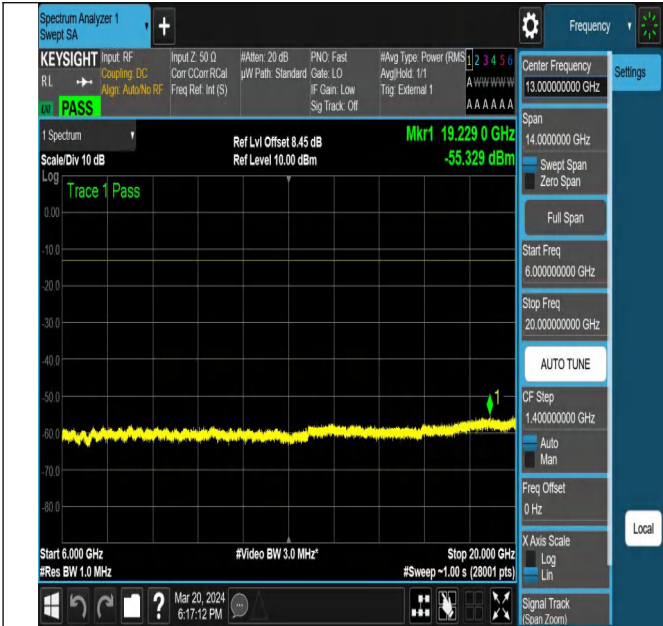

NTNV-N77-3450-3550-PC2-30-40-M-DFT-PI2BPSK-Edge_1R
B_Right-Ant1-PASS