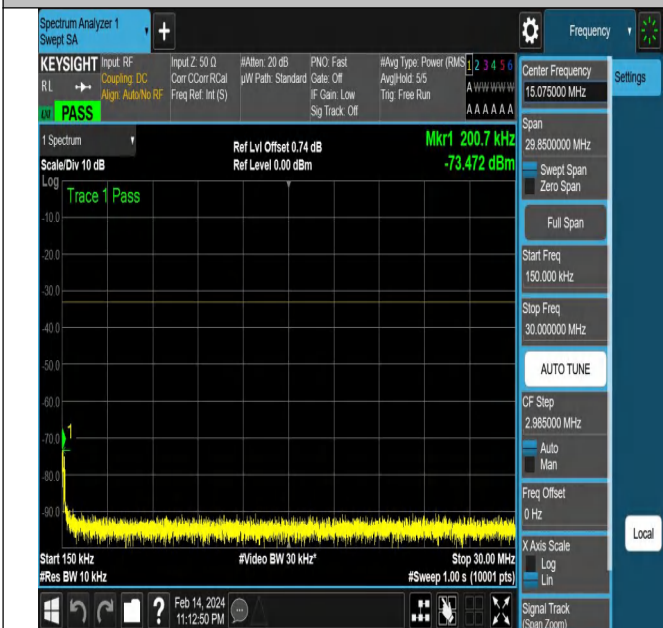

Left-Ant1-PASS

NTNV-N77-3450-3550-PC2-30-40-H-DFT-QPSK-Edge_1RB_

Left-Ant1-PASS

NTNV-N77-3450-3550-PC2-30-40-H-DFT-QPSK-Edge_1RB_

Right-Ant1-PASS

NTNV-N77-3450-3550-PC2-30-40-H-DFT-QPSK-Edge_1RB_

Right-Ant1-PASS

NTNV-N77-3450-3550-PC2-30-40-H-DFT-QPSK-Edge_1RB_

Right-Ant1-PASS

NTNV-N77-3450-3550-PC2-30-40-H-DFT-QPSK-Edge_1RB_ Right-Ant1-PASS

NTNV-N77-3450-3550-PC2-30-40-H-DFT-QPSK-Edge_1RB_ Right-Ant1-PASS

NTNV-N77-3450-3550-PC2-30-40-H-DFT-QPSK-Edge_1RB_ Right-Ant1-PASS