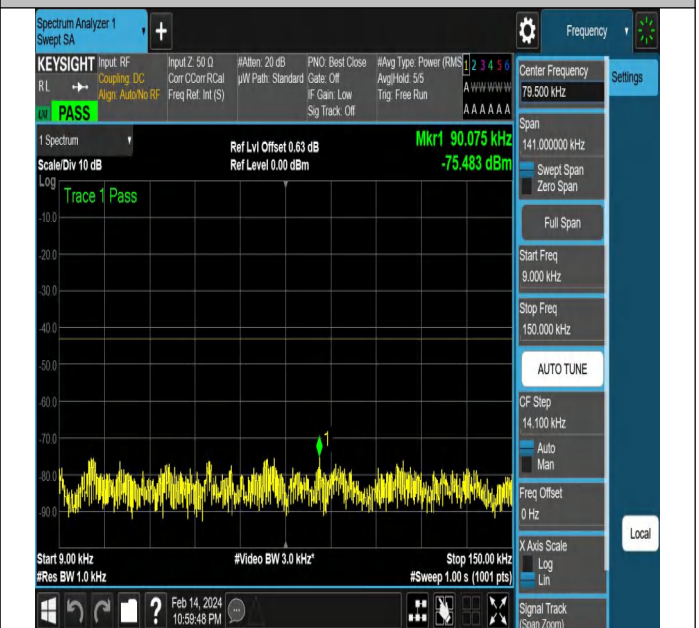

NTNV-N77-3450-3550-PC2-30-40-M-DFT-PI2BPSK-Edge_1R
B_Right-Ant1-PASS