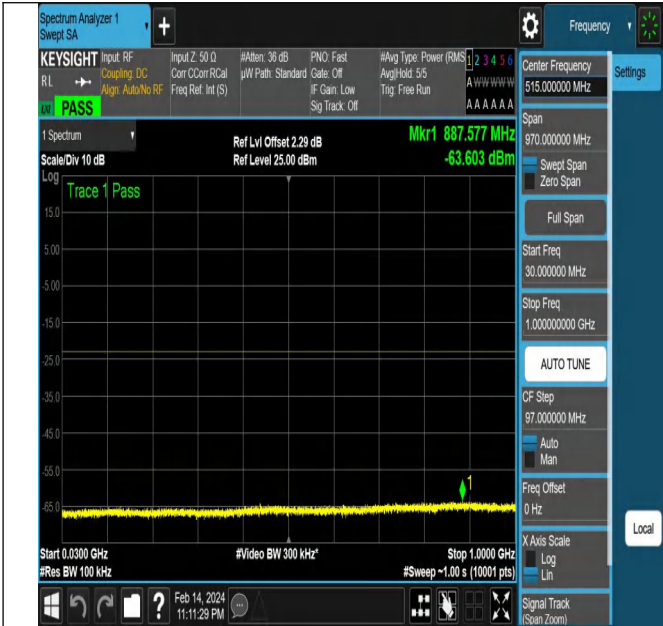

NTNV-N77-3450-3550-PC2-30-40-H-DFT-PI2BPSK-Edge_1R_B_Right-Ant1-PASS

NTNV-N77-3450-3550-PC2-30-40-H-DFT-PI2BPSK-Edge_1R_B_Right-Ant1-PASS

NTNV-N77-3450-3550-PC2-30-40-H-DFT-QPSK-Edge_1RB_Left-Ant1-PASS

NTNV-N77-3450-3550-PC2-30-40-H-DFT-QPSK-Edge_1RB_Left-Ant1-PASS