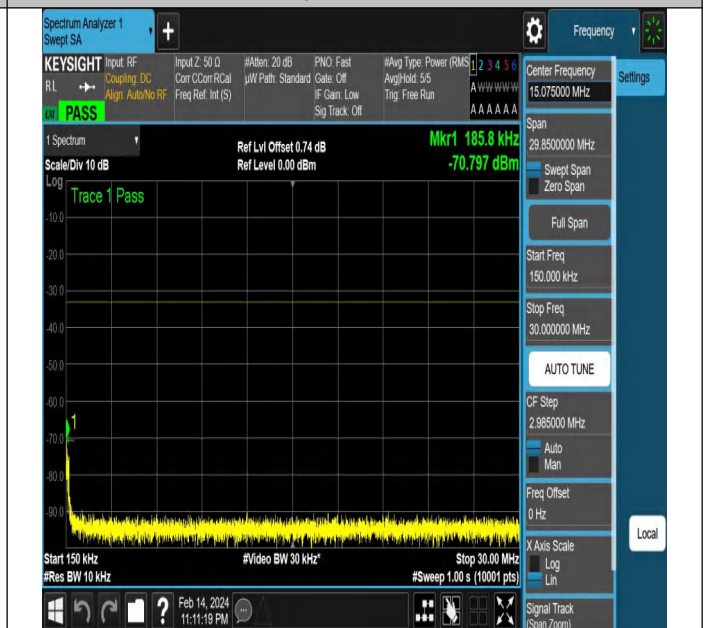

NTNV-N77-3450-3550-PC2-30-40-H-DFT-PI2BPSK-Edge_1R
B_Right-Ant1-PASS

NTNV-N77-3450-3550-PC2-30-40-H-DFT-PI2BPSK-Edge_1R
B_Right-Ant1-PASS

NTNV-N77-3450-3550-PC2-30-40-H-DFT-PI2BPSK-Edge_1R
B_Right-Ant1-PASS

NTNV-N77-3450-3550-PC2-30-40-H-DFT-PI2BPSK-Edge_1R_B_Right-Ant1-PASS

NTNV-N77-3450-3550-PC2-30-40-H-DFT-PI2BPSK-Edge_1R_B_Right-Ant1-PASS

NTNV-N77-3450-3550-PC2-30-40-H-DFT-QPSK-Edge_1RB_Left-Ant1-PASS

NTNV-N77-3450-3550-PC2-30-40-H-DFT-QPSK-Edge_1RB_Left-Ant1-PASS