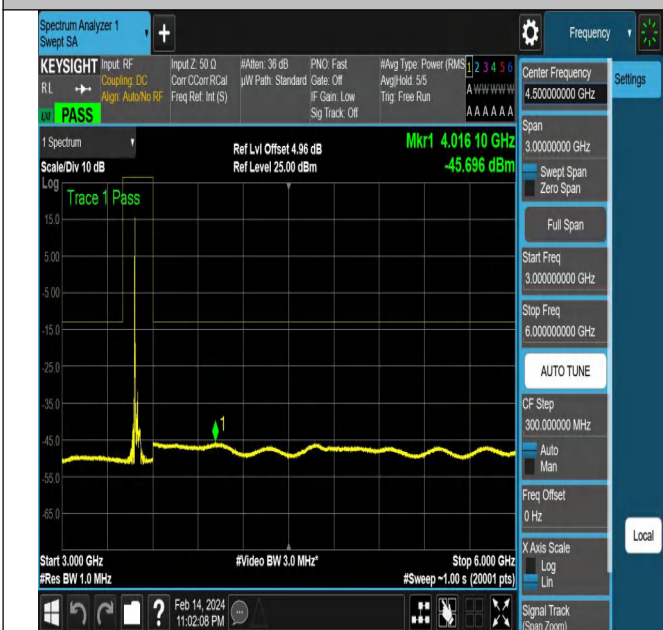

NTNV-N77-3450-3550-PC2-30-40-M-DFT-QPSK-Edge_1RB_
Left-Ant1-PASS