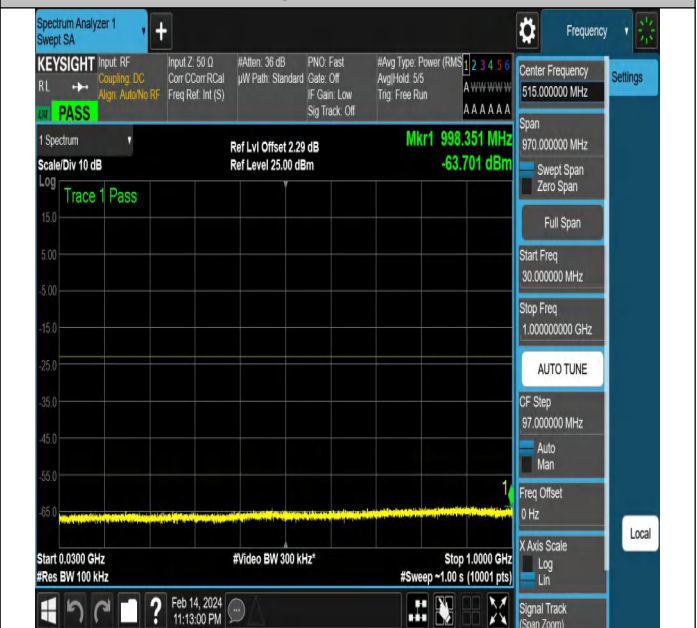

Left-Ant1-PASS

NTNV-N77-3450-3550-PC2-30-40-H-DFT-QPSK-Edge_1RB_

Left-Ant1-PASS

NTNV-N77-3450-3550-PC2-30-40-H-DFT-QPSK-Edge_1RB_

Right-Ant1-PASS

NTNV-N77-3450-3550-PC2-30-40-H-DFT-QPSK-Edge_1RB_

Right-Ant1-PASS

NTNV-N77-3450-3550-PC2-30-40-H-DFT-QPSK-Edge_1RB_

Right-Ant1-PASS

NTNV-N77-3450-3550-PC2-30-40-H-DFT-QPSK-Edge_1RB_ Right-Ant1-PASS

NTNV-N77-3450-3550-PC2-30-40-H-DFT-QPSK-Edge_1RB_ Right-Ant1-PASS

NTNV-N77-3450-3550-PC2-30-40-H-DFT-QPSK-Edge_1RB_ Right-Ant1-PASS