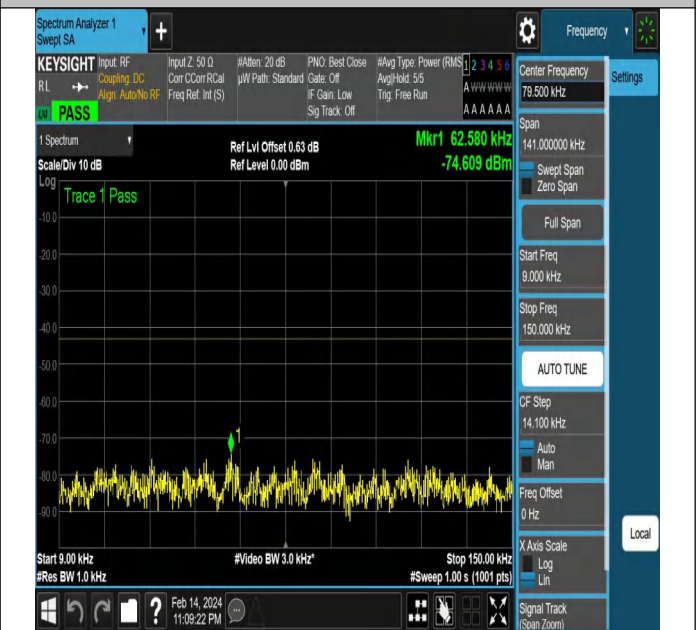

NTNV-N77-3450-3550-PC2-30-40-H-DFT-PI2BPSK-Edge_1R
B_Right-Ant1-PASS