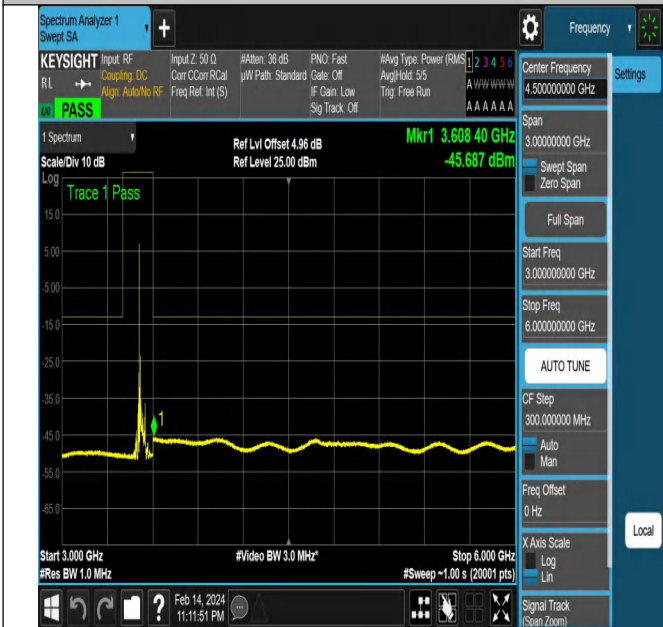

NTNV-N77-3450-3550-PC2-30-40-H-DFT-PI2BPSK-Edge_1R_B_Right-Ant1-PASS

NTNV-N77-3450-3550-PC2-30-40-H-DFT-PI2BPSK-Edge_1R_B_Right-Ant1-PASS

NTNV-N77-3450-3550-PC2-30-40-H-DFT-QPSK-Edge_1RB_Left-Ant1-PASS

NTNV-N77-3450-3550-PC2-30-40-H-DFT-QPSK-Edge_1RB_Left-Ant1-PASS

NTNV-N77-3450-3550-PC2-30-40-H-DFT-QPSK-Edge_1RB_

Left-Ant1-PASS

NTNV-N77-3450-3550-PC2-30-40-H-DFT-QPSK-Edge_1RB_

Left-Ant1-PASS

NTNV-N77-3450-3550-PC2-30-40-H-DFT-QPSK-Edge_1RB_

Left-Ant1-PASS

NTNV-N77-3450-3550-PC2-30-40-H-DFT-QPSK-Edge_1RB_