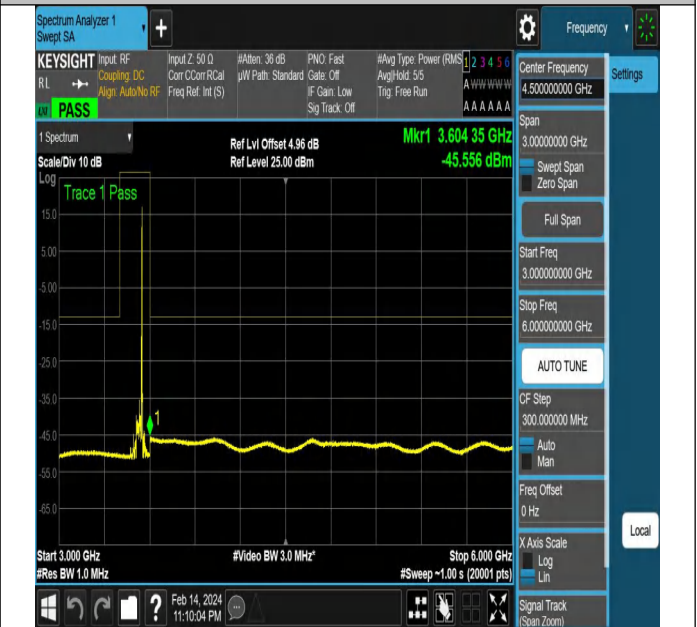

NTNV-N77-3450-3550-PC2-30-40-H-DFT-PI2BPSK-Edge_1R
 B_Left-Ant1-PASS

NTNV-N77-3450-3550-PC2-30-40-H-DFT-PI2BPSK-Edge_1R
 B_Right-Ant1-PASS

NTNV-N77-3450-3550-PC2-30-40-H-DFT-PI2BPSK-Edge_1R
B_Right-Ant1-PASS

NTNV-N77-3450-3550-PC2-30-40-H-DFT-PI2BPSK-Edge_1R
B_Right-Ant1-PASS

NTNV-N77-3450-3550-PC2-30-40-H-DFT-PI2BPSK-Edge_1R
B_Right-Ant1-PASS

NTNV-N77-3450-3550-PC2-30-40-H-DFT-PI2BPSK-Edge_1R
B_Right-Ant1-PASS