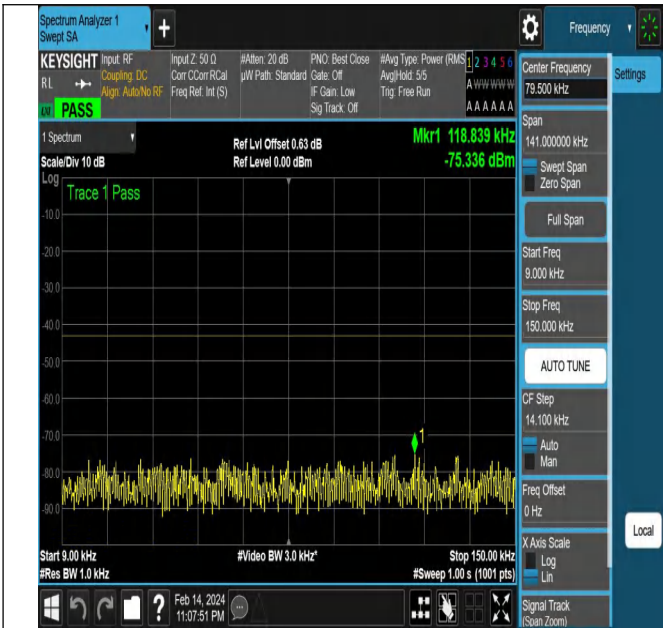

NTNV-N77-3450-3550-PC2-30-40-H-DFT-PI2BPSK-Edge_1R
B_Left-Ant1-PASS