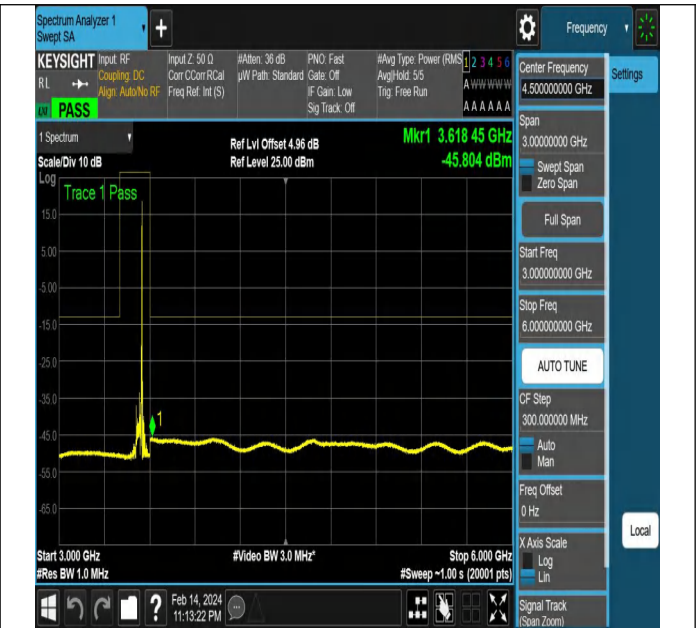

Left-Ant1-PASS

NTNV-N77-3450-3550-PC2-30-40-H-DFT-QPSK-Edge_1RB_

Left-Ant1-PASS

NTNV-N77-3450-3550-PC2-30-40-H-DFT-QPSK-Edge_1RB_

Right-Ant1-PASS

NTNV-N77-3450-3550-PC2-30-40-H-DFT-QPSK-Edge_1RB_

Right-Ant1-PASS

NTNV-N77-3450-3550-PC2-30-40-H-DFT-QPSK-Edge_1RB_

Right-Ant1-PASS

NTNV-N77-3450-3550-PC2-30-40-H-DFT-QPSK-Edge_1RB_ Right-Ant1-PASS

NTNV-N77-3450-3550-PC2-30-40-H-DFT-QPSK-Edge_1RB_ Right-Ant1-PASS

NTNV-N77-3450-3550-PC2-30-40-H-DFT-QPSK-Edge_1RB_ Right-Ant1-PASS