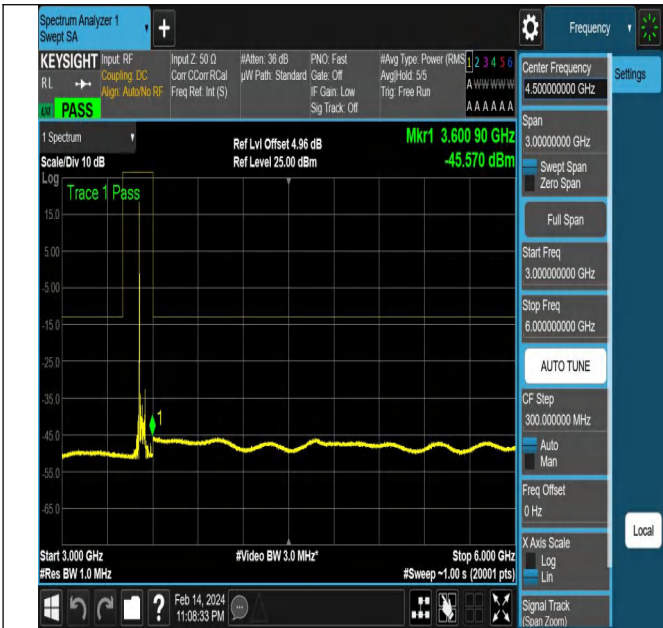

NTNV-N77-3450-3550-PC2-30-40-M-DFT-QPSK-Edge_1RB_ Right-Ant1-PASS

NTNV-N77-3450-3550-PC2-30-40-H-DFT-PI2BPSK-Edge_1R
B_Left-Ant1-PASS

NTNV-N77-3450-3550-PC2-30-40-H-DFT-PI2BPSK-Edge_1R
B_Left-Ant1-PASS

NTNV-N77-3450-3550-PC2-30-40-H-DFT-PI2BPSK-Edge_1R
B_Left-Ant1-PASS

NTNV-N77-3450-3550-PC2-30-40-H-DFT-PI2BPSK-Edge_1R
B_Left-Ant1-PASS

NTNV-N77-3450-3550-PC2-30-40-H-DFT-PI2BPSK-Edge_1R
 B_Left-Ant1-PASS

NTNV-N77-3450-3550-PC2-30-40-H-DFT-PI2BPSK-Edge_1R
 B_Left-Ant1-PASS