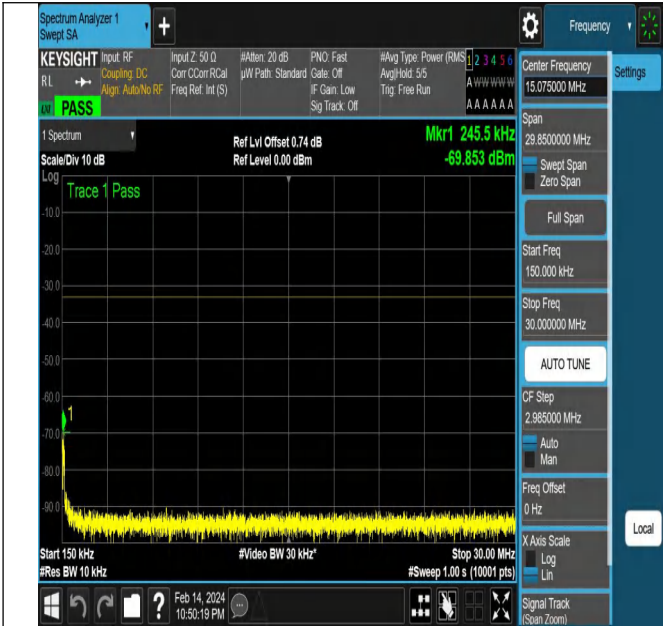

NTNV-N77-3450-3550-PC2-30-40-L-DFT-PI2BPSK-Edge_1R
B_Right-Ant1-PASS