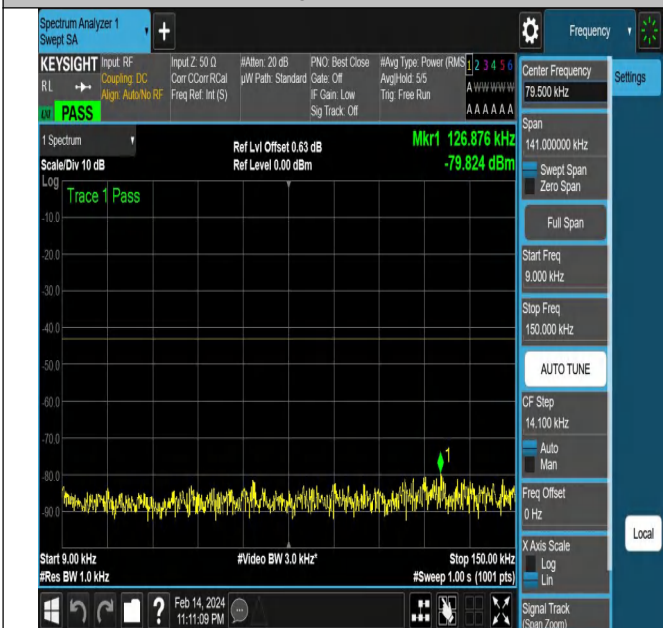

NTNV-N77-3450-3550-PC2-30-40-H-DFT-PI2BPSK-Edge_1R
 B_Left-Ant1-PASS

NTNV-N77-3450-3550-PC2-30-40-H-DFT-PI2BPSK-Edge_1R
 B_Right-Ant1-PASS

NTNV-N77-3450-3550-PC2-30-40-H-DFT-PI2BPSK-Edge_1R
B_Right-Ant1-PASS

NTNV-N77-3450-3550-PC2-30-40-H-DFT-PI2BPSK-Edge_1R
B_Right-Ant1-PASS

NTNV-N77-3450-3550-PC2-30-40-H-DFT-PI2BPSK-Edge_1R
B_Right-Ant1-PASS

NTNV-N77-3450-3550-PC2-30-40-H-DFT-PI2BPSK-Edge_1R
B_Right-Ant1-PASS

NTNV-N77-3450-3550-PC2-30-40-H-DFT-PI2BPSK-Edge_1R_B_Right-Ant1-PASS

NTNV-N77-3450-3550-PC2-30-40-H-DFT-PI2BPSK-Edge_1R_B_Right-Ant1-PASS

NTNV-N77-3450-3550-PC2-30-40-H-DFT-QPSK-Edge_1RB_Left-Ant1-PASS

NTNV-N77-3450-3550-PC2-30-40-H-DFT-QPSK-Edge_1RB_Left-Ant1-PASS