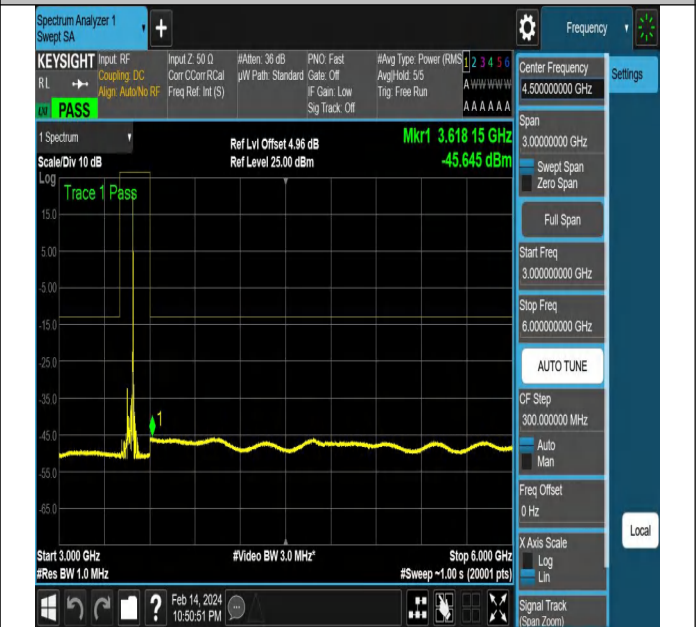

NTNV-N77-3450-3550-PC2-30-40-L-DFT-PI2BPSK-Edge_1R
B_Right-Ant1-PASS

NTNV-N77-3450-3550-PC2-30-40-L-DFT-PI2BPSK-Edge_1R
B_Right-Ant1-PASS

NTNV-N77-3450-3550-PC2-30-40-L-DFT-PI2BPSK-Edge_1R
 B_Right-Ant1-PASS