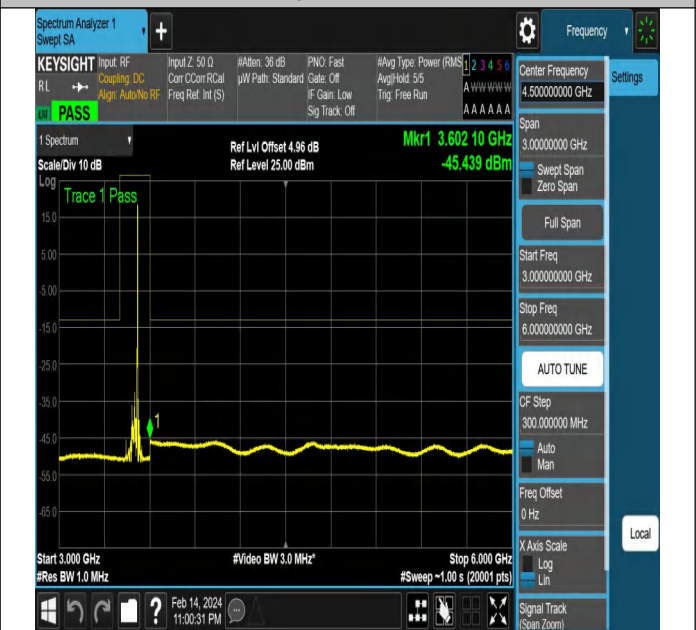

NTNV-N77-3450-3550-PC2-30-40-M-DFT-PI2BPSK-Edge_1R
B_Right-Ant1-PASS