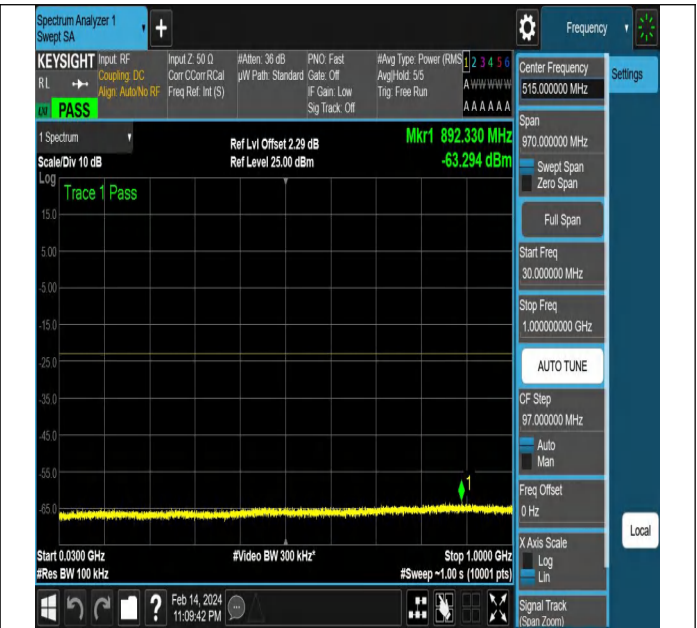

NTNV-N77-3450-3550-PC2-30-40-H-DFT-PI2BPSK-Edge_1R
B_Left-Ant1-PASS

NTNV-N77-3450-3550-PC2-30-40-H-DFT-PI2BPSK-Edge_1R
 B_Left-Ant1-PASS

NTNV-N77-3450-3550-PC2-30-40-H-DFT-PI2BPSK-Edge_1R
 B_Left-Ant1-PASS

NTNV-N77-3450-3550-PC2-30-40-H-DFT-PI2BPSK-Edge_1R
 B_Left-Ant1-PASS

NTNV-N77-3450-3550-PC2-30-40-H-DFT-PI2BPSK-Edge_1R
 B_Right-Ant1-PASS

NTNV-N77-3450-3550-PC2-30-40-H-DFT-PI2BPSK-Edge_1R
B_Right-Ant1-PASS