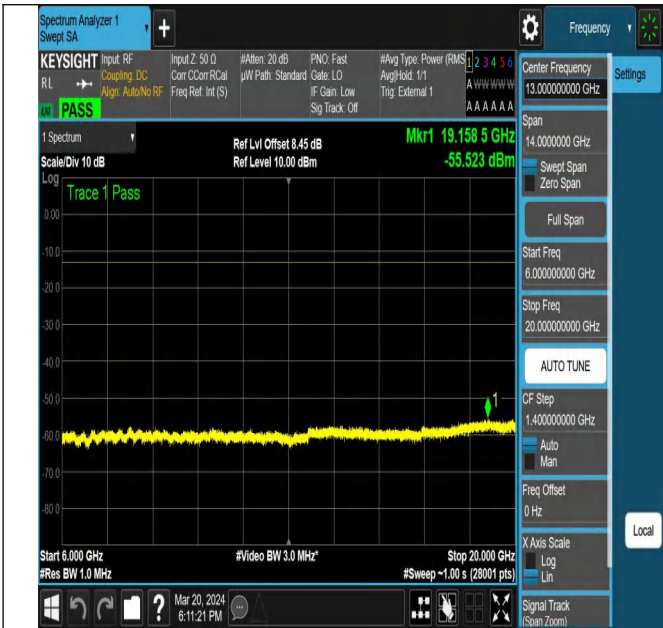

NTNV-N77-3450-3550-PC2-30-40-L-DFT-PI2BPSK-Edge_1R
B_Right-Ant1-PASS

NTNV-N77-3450-3550-PC2-30-40-L-DFT-PI2BPSK-Edge_1R
B_Right-Ant1-PASS

NTNV-N77-3450-3550-PC2-30-40-L-DFT-PI2BPSK-Edge_1R
 B_Right-Ant1-PASS