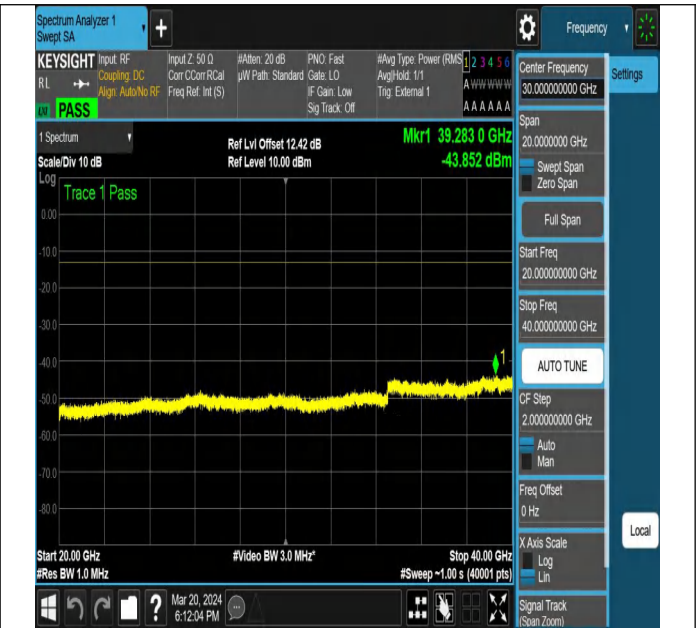

NTNV-N77-3450-3550-PC2-30-40-L-DFT-PI2BPSK-Edge_1R
B_Right-Ant1-PASS

NTNV-N77-3450-3550-PC2-30-40-L-DFT-PI2BPSK-Edge_1R
B_Right-Ant1-PASS

NTNV-N77-3450-3550-PC2-30-40-L-DFT-PI2BPSK-Edge_1R
 B_Right-Ant1-PASS