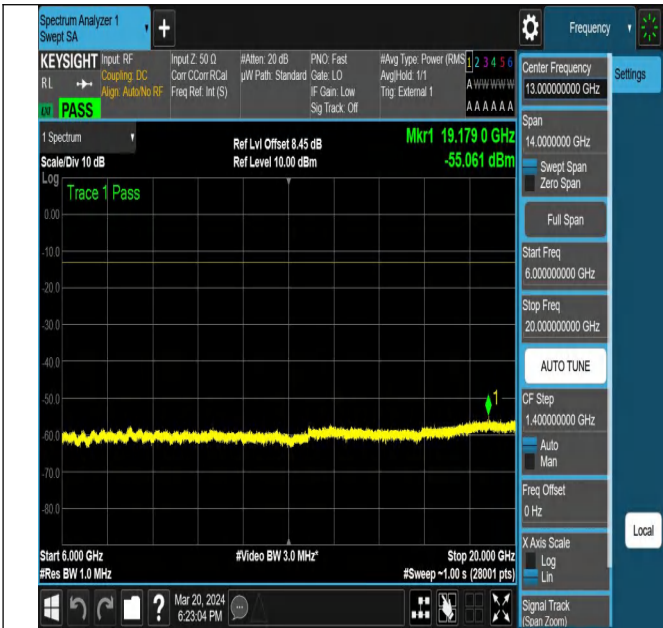

NTNV-N77-3450-3550-PC2-30-40-H-DFT-PI2BPSK-Edge_1R
B_Left-Ant1-PASS

NTNV-N77-3450-3550-PC2-30-40-H-DFT-PI2BPSK-Edge_1R
 B_Left-Ant1-PASS

NTNV-N77-3450-3550-PC2-30-40-H-DFT-PI2BPSK-Edge_1R
 B_Left-Ant1-PASS

NTNV-N77-3450-3550-PC2-30-40-H-DFT-PI2BPSK-Edge_1R
 B_Left-Ant1-PASS

NTNV-N77-3450-3550-PC2-30-40-H-DFT-PI2BPSK-Edge_1R
 B_Right-Ant1-PASS

NTNV-N77-3450-3550-PC2-30-40-H-DFT-PI2BPSK-Edge_1R
B_Right-Ant1-PASS

NTNV-N77-3450-3550-PC2-30-40-H-DFT-PI2BPSK-Edge_1R
B_Right-Ant1-PASS

NTNV-N77-3450-3550-PC2-30-40-H-DFT-PI2BPSK-Edge_1R
B_Right-Ant1-PASS

NTNV-N77-3450-3550-PC2-30-40-H-DFT-PI2BPSK-Edge_1R
B_Right-Ant1-PASS