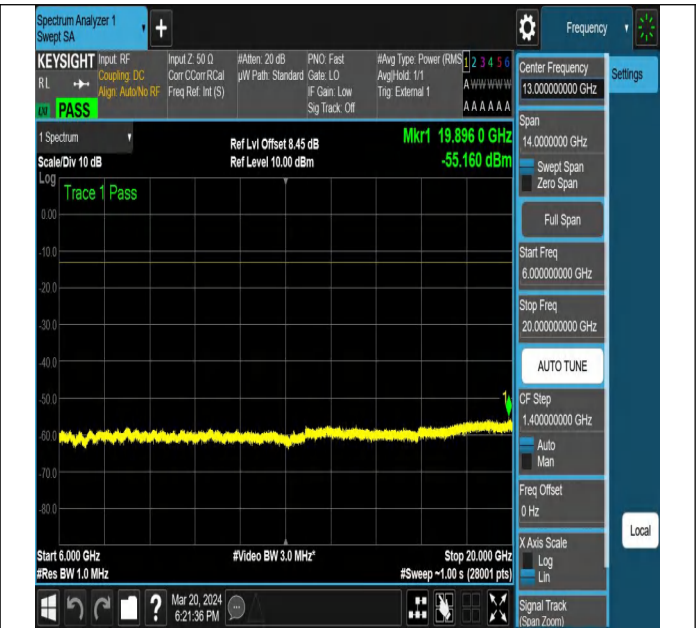

NTNV-N77-3450-3550-PC2-30-40-M-DFT-QPSK-Edge_1RB_ Right-Ant1-PASS

NTNV-N77-3450-3550-PC2-30-40-H-DFT-PI2BPSK-Edge_1R
B_Left-Ant1-PASS

NTNV-N77-3450-3550-PC2-30-40-H-DFT-PI2BPSK-Edge_1R
B_Left-Ant1-PASS

NTNV-N77-3450-3550-PC2-30-40-H-DFT-PI2BPSK-Edge_1R
B_Left-Ant1-PASS

NTNV-N77-3450-3550-PC2-30-40-H-DFT-PI2BPSK-Edge_1R
B_Left-Ant1-PASS

NTNV-N77-3450-3550-PC2-30-40-H-DFT-PI2BPSK-Edge_1R
 B_Left-Ant1-PASS

NTNV-N77-3450-3550-PC2-30-40-H-DFT-PI2BPSK-Edge_1R
 B_Left-Ant1-PASS