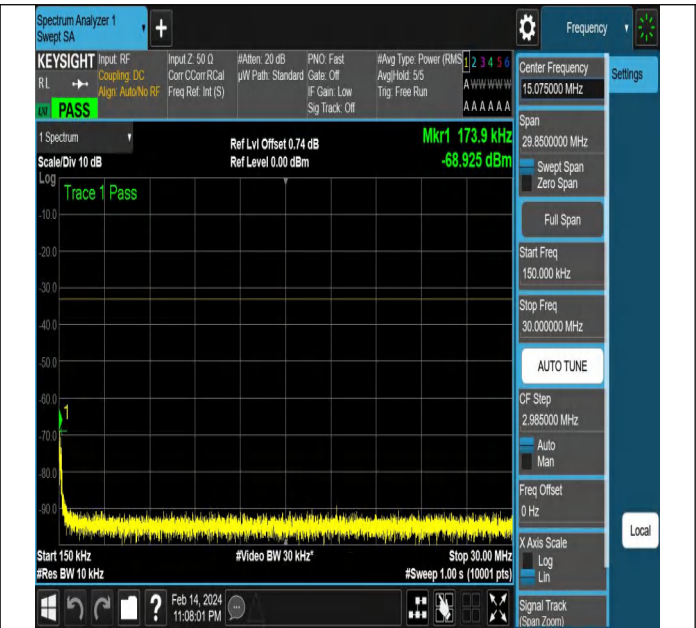

NTNV-N77-3450-3550-PC2-30-40-M-DFT-QPSK-Edge_1RB_
 Right-Ant1-PASS

NTNV-N77-3450-3550-PC2-30-40-M-DFT-QPSK-Edge_1RB_ Right-Ant1-PASS

NTNV-N77-3450-3550-PC2-30-40-M-DFT-QPSK-Edge_1RB_ Right-Ant1-PASS

NTNV-N77-3450-3550-PC2-30-40-M-DFT-QPSK-Edge_1RB_ Right-Ant1-PASS

NTNV-N77-3450-3550-PC2-30-40-M-DFT-QPSK-Edge_1RB_ Right-Ant1-PASS

NTNV-N77-3450-3550-PC2-30-40-H-DFT-PI2BPSK-Edge_1R
B_Left-Ant1-PASS

NTNV-N77-3450-3550-PC2-30-40-H-DFT-PI2BPSK-Edge_1R
B_Left-Ant1-PASS

NTNV-N77-3450-3550-PC2-30-40-H-DFT-PI2BPSK-Edge_1R
B_Left-Ant1-PASS