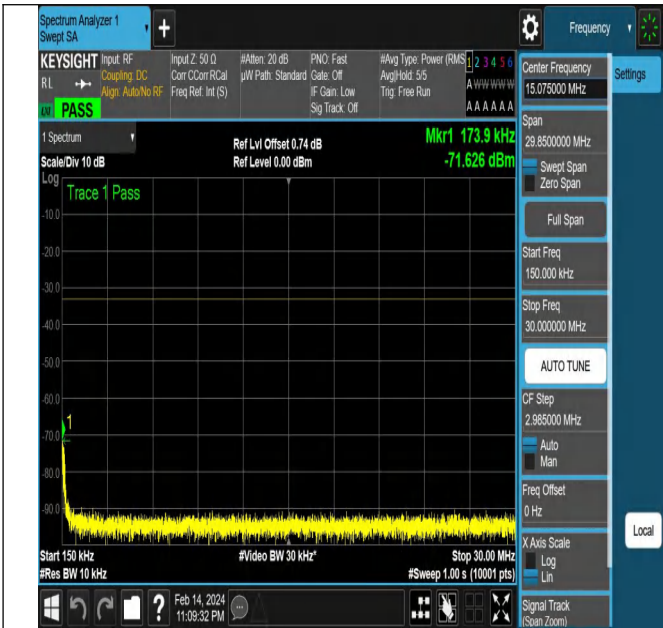

NTNV-N77-3450-3550-PC2-30-40-H-DFT-PI2BPSK-Edge_1R
B_Left-Ant1-PASS

NTNV-N77-3450-3550-PC2-30-40-H-DFT-PI2BPSK-Edge_1R
 B_Left-Ant1-PASS

NTNV-N77-3450-3550-PC2-30-40-H-DFT-PI2BPSK-Edge_1R
 B_Left-Ant1-PASS

NTNV-N77-3450-3550-PC2-30-40-H-DFT-PI2BPSK-Edge_1R
 B_Left-Ant1-PASS

NTNV-N77-3450-3550-PC2-30-40-H-DFT-PI2BPSK-Edge_1R
 B_Right-Ant1-PASS

NTNV-N77-3450-3550-PC2-30-40-H-DFT-PI2BPSK-Edge_1R
B_Right-Ant1-PASS