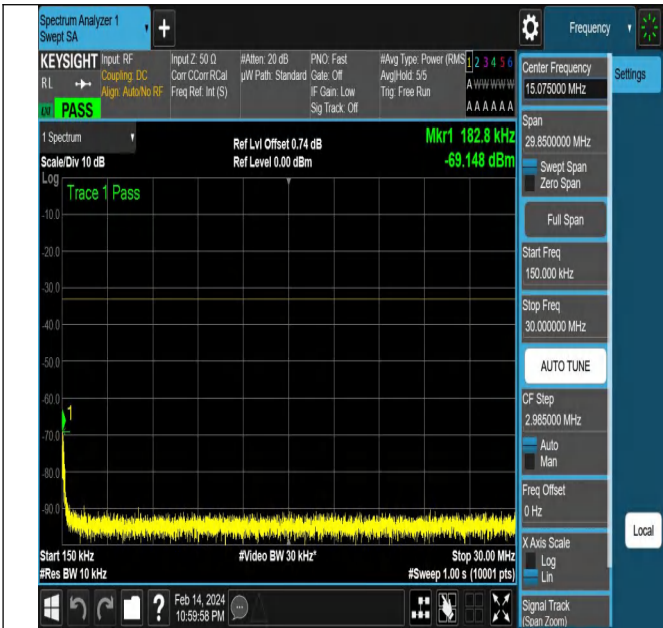

NTNV-N77-3450-3550-PC2-30-40-M-DFT-PI2BPSK-Edge_1R
B_Right-Ant1-PASS