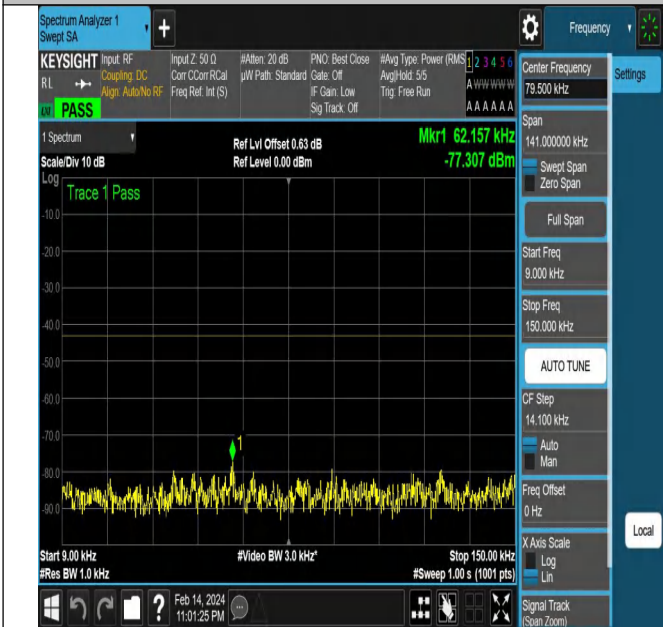

NTNV-N77-3450-3550-PC2-30-40-M-DFT-QPSK-Edge_1RB_
Left-Ant1-PASS