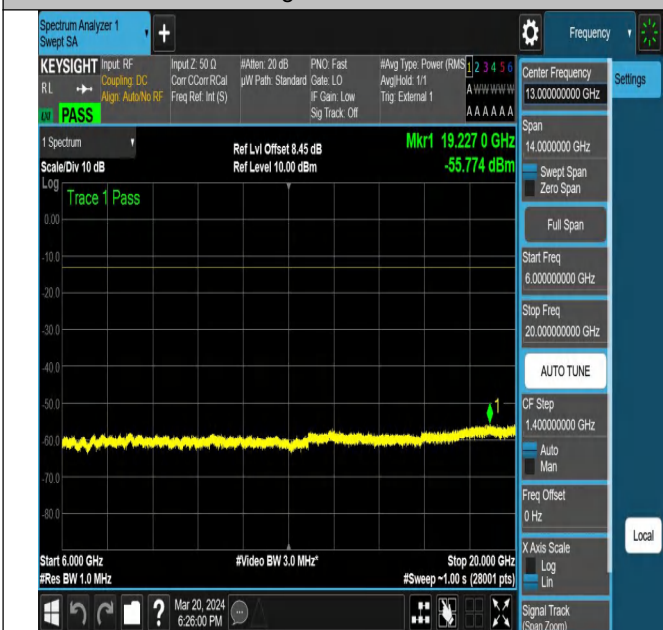

NTNV-N77-3450-3550-PC2-30-40-H-DFT-QPSK-Edge_1RB_

Right-Ant1-PASS

NTNV-N77-3450-3550-PC2-30-40-H-DFT-QPSK-Edge_1RB_ Right-Ant1-PASS

NTNV-N77-3450-3550-PC2-30-40-H-DFT-QPSK-Edge_1RB_ Right-Ant1-PASS

NTNV-N77-3450-3550-PC2-30-40-H-DFT-QPSK-Edge_1RB_ Right-Ant1-PASS

NTNV-N77-3450-3550-PC2-30-40-H-DFT-QPSK-Edge_1RB_ Right-Ant1-PASS