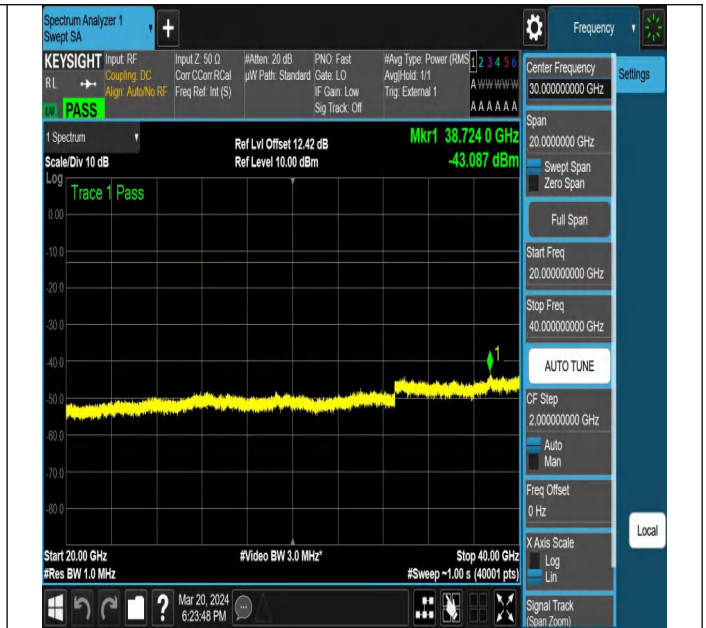

NTNV-N77-3450-3550-PC2-30-40-H-DFT-PI2BPSK-Edge_1R
B_Right-Ant1-PASS

NTNV-N77-3450-3550-PC2-30-40-H-DFT-PI2BPSK-Edge_1R
B_Right-Ant1-PASS

NTNV-N77-3450-3550-PC2-30-40-H-DFT-PI2BPSK-Edge_1R
B_Right-Ant1-PASS

NTNV-N77-3450-3550-PC2-30-40-H-DFT-PI2BPSK-Edge_1R_B_Right-Ant1-PASS

NTNV-N77-3450-3550-PC2-30-40-H-DFT-PI2BPSK-Edge_1R_B_Right-Ant1-PASS

NTNV-N77-3450-3550-PC2-30-40-H-DFT-QPSK-Edge_1RB_Left-Ant1-PASS

NTNV-N77-3450-3550-PC2-30-40-H-DFT-QPSK-Edge_1RB_Left-Ant1-PASS