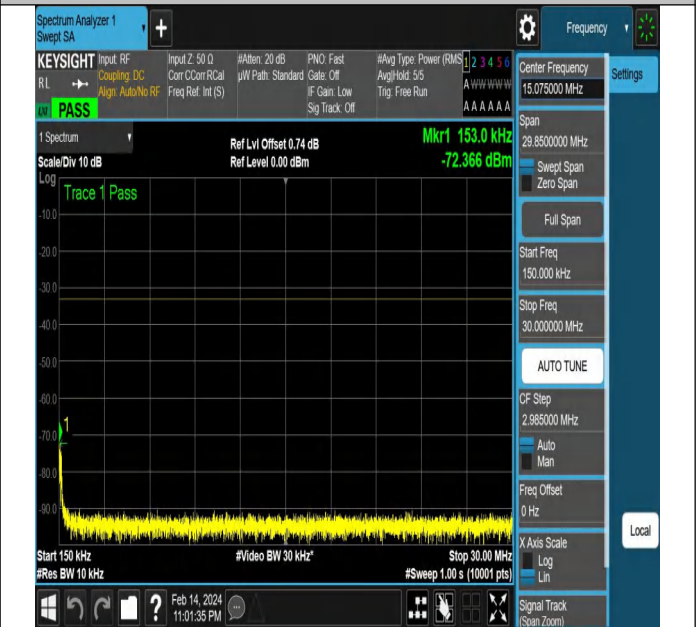

NTNV-N77-3450-3550-PC2-30-40-M-DFT-QPSK-Edge_1RB_
Left-Ant1-PASS