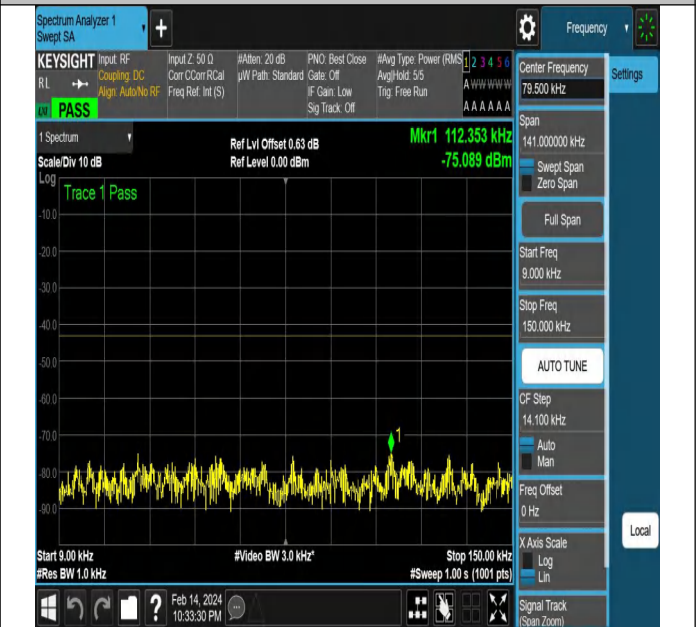

NTNV-N77-3450-3550-PC2-30-20-H-DFT-PI2BPSK-Edge_1R
B_Left-Ant1-PASS

NTNV-N77-3450-3550-PC2-30-20-H-DFT-PI2BPSK-Edge_1R
B_Left-Ant1-PASS

NTNV-N77-3450-3550-PC2-30-20-H-DFT-PI2BPSK-Edge_1R
B_Left-Ant1-PASS