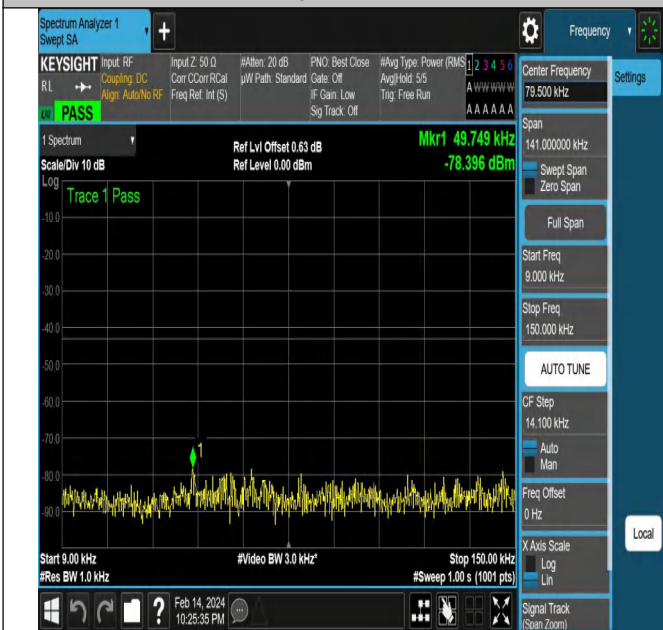

NTNV-N77-3450-3550-PC2-30-20-M-DFT-PI2BPSK-Edge_1R
B_Right-Ant1-PASS

NTNV-N77-3450-3550-PC2-30-20-M-DFT-PI2BPSK-Edge_1R
B_Right-Ant1-PASS

NTNV-N77-3450-3550-PC2-30-20-M-DFT-PI2BPSK-Edge_1R
B_Right-Ant1-PASS

NTNV-N77-3450-3550-PC2-30-20-M-DFT-PI2BPSK-Edge_1R
B_Right-Ant1-PASS

NTNV-N77-3450-3550-PC2-30-20-M-DFT-PI2BPSK-Edge_1R_B_Right-Ant1-PASS

NTNV-N77-3450-3550-PC2-30-20-M-DFT-PI2BPSK-Edge_1R_B_Right-Ant1-PASS