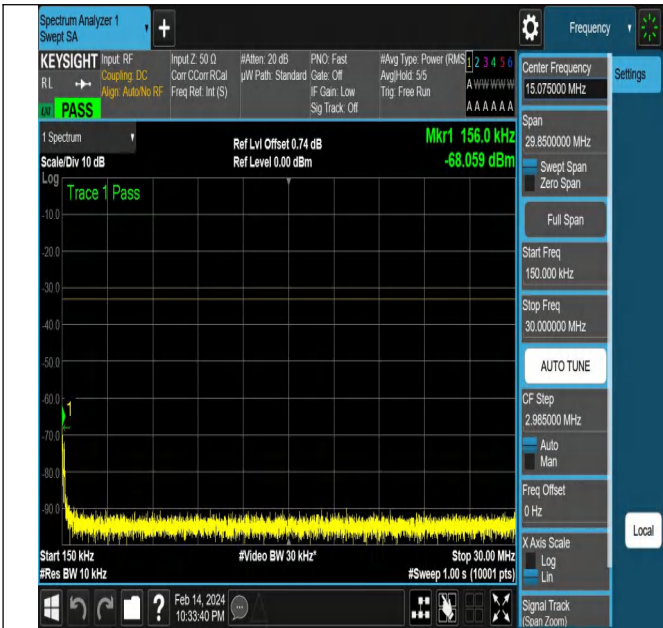

NTNV-N77-3450-3550-PC2-30-20-H-DFT-PI2BPSK-Edge_1R
B_Left-Ant1-PASS

NTNV-N77-3450-3550-PC2-30-20-H-DFT-PI2BPSK-Edge_1R
B_Left-Ant1-PASS

NTNV-N77-3450-3550-PC2-30-20-H-DFT-PI2BPSK-Edge_1R
B_Left-Ant1-PASS

NTNV-N77-3450-3550-PC2-30-20-H-DFT-PI2BPSK-Edge_1R
B_Right-Ant1-PASS

NTNV-N77-3450-3550-PC2-30-20-H-DFT-PI2BPSK-Edge_1R
B_Right-Ant1-PASS

NTNV-N77-3450-3550-PC2-30-20-H-DFT-PI2BPSK-Edge_1R
B_Right-Ant1-PASS