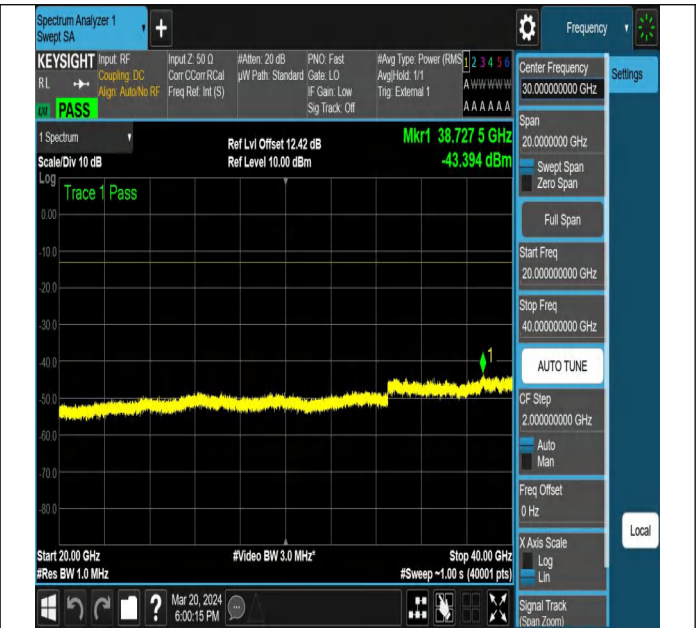

NTNV-N77-3450-3550-PC2-30-20-M-DFT-PI2BPSK-Edge_1R
B_Right-Ant1-PASS

NTNV-N77-3450-3550-PC2-30-20-M-DFT-PI2BPSK-Edge_1R
B_Right-Ant1-PASS

NTNV-N77-3450-3550-PC2-30-20-M-DFT-PI2BPSK-Edge_1R
B_Right-Ant1-PASS

NTNV-N77-3450-3550-PC2-30-20-M-DFT-PI2BPSK-Edge_1R
B_Right-Ant1-PASS

NTNV-N77-3450-3550-PC2-30-20-M-DFT-PI2BPSK-Edge_1R_B_Right-Ant1-PASS

NTNV-N77-3450-3550-PC2-30-20-M-DFT-PI2BPSK-Edge_1R_B_Right-Ant1-PASS