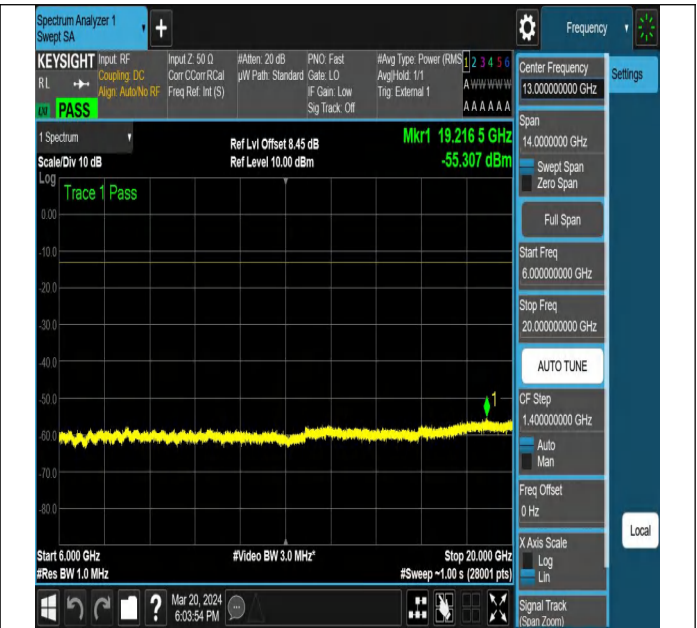

NTNV-N77-3450-3550-PC2-30-20-H-DFT-PI2BPSK-Edge_1R
B_Left-Ant1-PASS

NTNV-N77-3450-3550-PC2-30-20-H-DFT-PI2BPSK-Edge_1R
B_Left-Ant1-PASS

NTNV-N77-3450-3550-PC2-30-20-H-DFT-PI2BPSK-Edge_1R
B_Left-Ant1-PASS