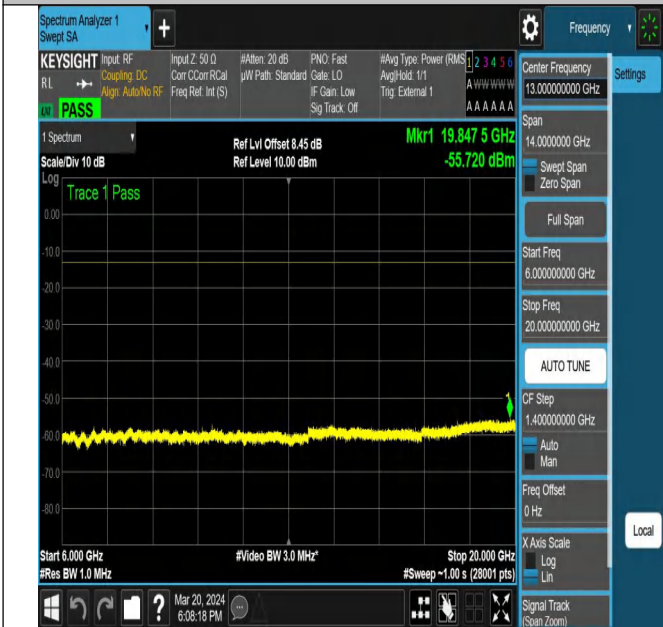

NTNV-N77-3450-3550-PC2-30-20-H-DFT-QPSK-Edge_1RB_
 Right-Ant1-PASS

NTNV-N77-3450-3550-PC2-30-20-H-DFT-QPSK-Edge_1RB_
 Right-Ant1-PASS

NTNV-N77-3450-3550-PC2-30-20-H-DFT-QPSK-Edge_1RB_
 Right-Ant1-PASS

NTNV-N77-3450-3550-PC2-30-20-H-DFT-QPSK-Edge_1RB_

Right-Ant1-PASS

NTNV-N77-3450-3550-PC2-30-20-H-DFT-QPSK-Edge_1RB_

Right-Ant1-PASS

NTNV-N77-3450-3550-PC2-30-20-H-DFT-QPSK-Edge_1RB_

Right-Ant1-PASS

NTNV-N77-3450-3550-PC2-30-20-H-DFT-QPSK-Edge_1RB_

Right-Ant1-PASS