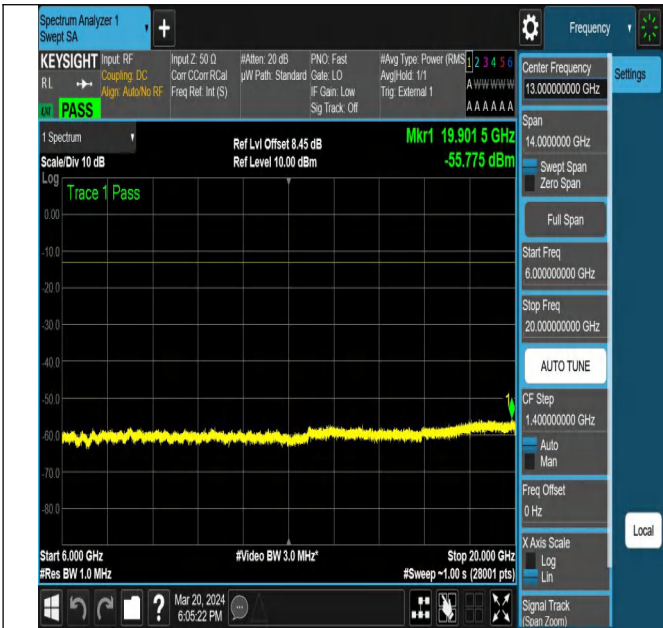

NTNV-N77-3450-3550-PC2-30-20-H-DFT-PI2BPSK-Edge_1R
B_Right-Ant1-PASS

NTNV-N77-3450-3550-PC2-30-20-H-DFT-PI2BPSK-Edge_1R
B_Right-Ant1-PASS

NTNV-N77-3450-3550-PC2-30-20-H-DFT-PI2BPSK-Edge_1R
B_Right-Ant1-PASS

NTNV-N77-3450-3550-PC2-30-20-H-DFT-PI2BPSK-Edge_1R
B_Right-Ant1-PASS

NTNV-N77-3450-3550-PC2-30-20-H-DFT-PI2BPSK-Edge_1R
B_Right-Ant1-PASS

NTNV-N77-3450-3550-PC2-30-20-H-DFT-PI2BPSK-Edge_1R_B_Right-Ant1-PASS