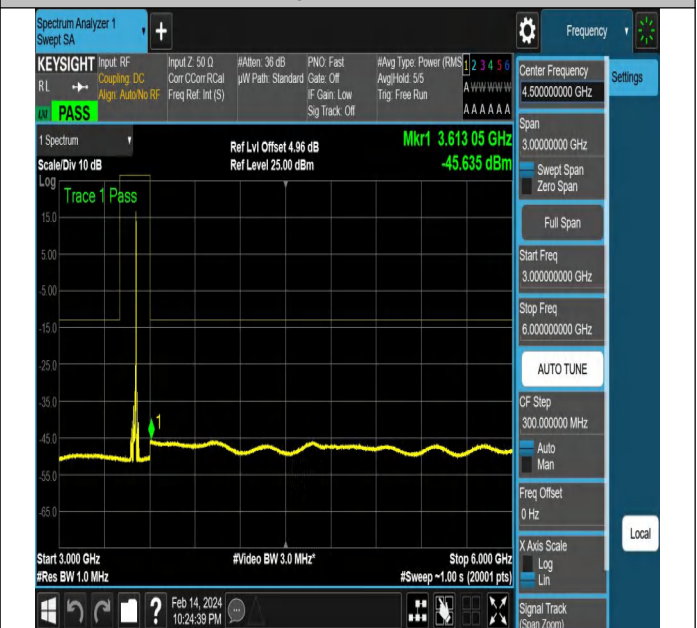

NTNV-N77-3450-3550-PC2-30-20-M-DFT-PI2BPSK-Edge_1R
B_Left-Ant1-PASS

NTNV-N77-3450-3550-PC2-30-20-M-DFT-PI2BPSK-Edge_1R
B_Left-Ant1-PASS

NTNV-N77-3450-3550-PC2-30-20-M-DFT-PI2BPSK-Edge_1R
B_Right-Ant1-PASS

NTNV-N77-3450-3550-PC2-30-20-M-DFT-PI2BPSK-Edge_1R
B_Right-Ant1-PASS

NTNV-N77-3450-3550-PC2-30-20-M-DFT-PI2BPSK-Edge_1R
B_Right-Ant1-PASS

NTNV-N77-3450-3550-PC2-30-20-M-DFT-PI2BPSK-Edge_1R
B_Right-Ant1-PASS