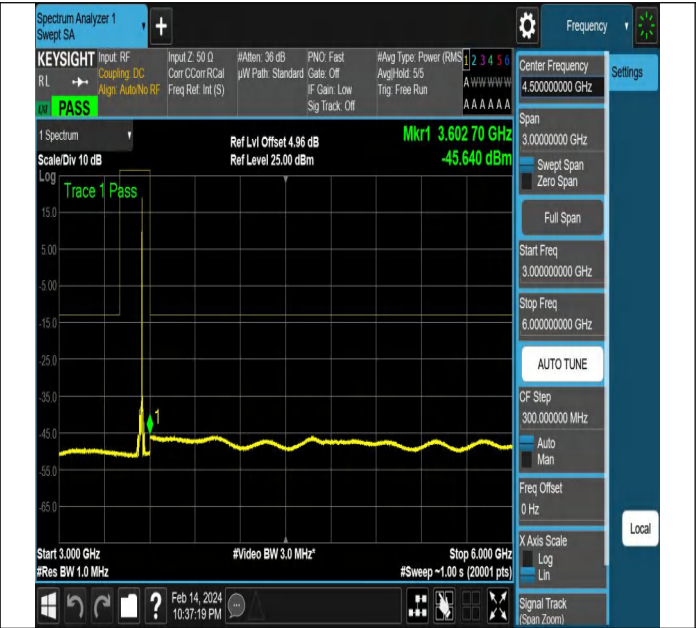

NTNV-N77-3450-3550-PC2-30-20-H-DFT-QPSK-Edge_1RB_
 Right-Ant1-PASS

NTNV-N77-3450-3550-PC2-30-20-H-DFT-QPSK-Edge_1RB_
 Right-Ant1-PASS

NTNV-N77-3450-3550-PC2-30-20-H-DFT-QPSK-Edge_1RB_
 Right-Ant1-PASS

NTNV-N77-3450-3550-PC2-30-20-H-DFT-QPSK-Edge_1RB_

Right-Ant1-PASS

NTNV-N77-3450-3550-PC2-30-20-H-DFT-QPSK-Edge_1RB_

Right-Ant1-PASS

NTNV-N77-3450-3550-PC2-30-20-H-DFT-QPSK-Edge_1RB_

Right-Ant1-PASS

NTNV-N77-3450-3550-PC2-30-20-H-DFT-QPSK-Edge_1RB_

Right-Ant1-PASS