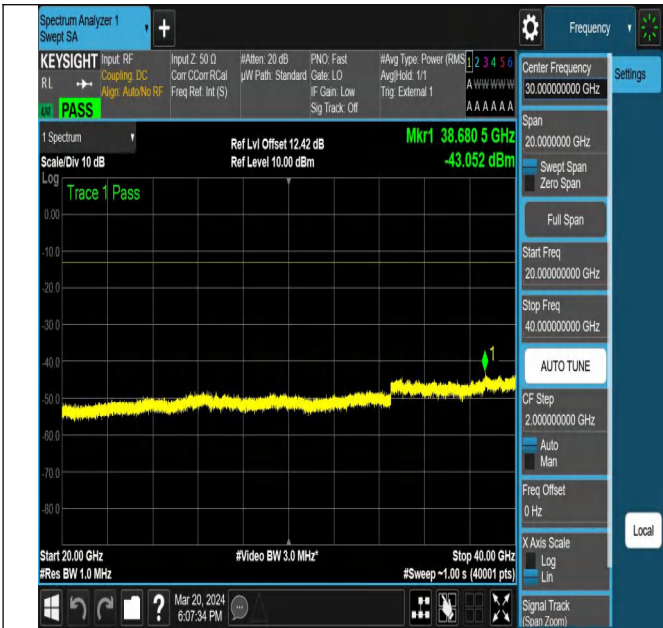

NTNV-N77-3450-3550-PC2-30-20-H-DFT-PI2BPSK-Edge_1R
B_Right-Ant1-PASS

NTNV-N77-3450-3550-PC2-30-20-H-DFT-PI2BPSK-Edge_1R
B_Right-Ant1-PASS

NTNV-N77-3450-3550-PC2-30-20-H-DFT-PI2BPSK-Edge_1R_B_Right-Ant1-PASS

NTNV-N77-3450-3550-PC2-30-20-H-DFT-PI2BPSK-Edge_1R_B_Right-Ant1-PASS

NTNV-N77-3450-3550-PC2-30-20-H-DFT-QPSK-Edge_1RB_Left-Ant1-PASS

NTNV-N77-3450-3550-PC2-30-20-H-DFT-QPSK-Edge_1RB_Left-Ant1-PASS

NTNV-N77-3450-3550-PC2-30-20-H-DFT-QPSK-Edge_1RB_
 Left-Ant1-PASS