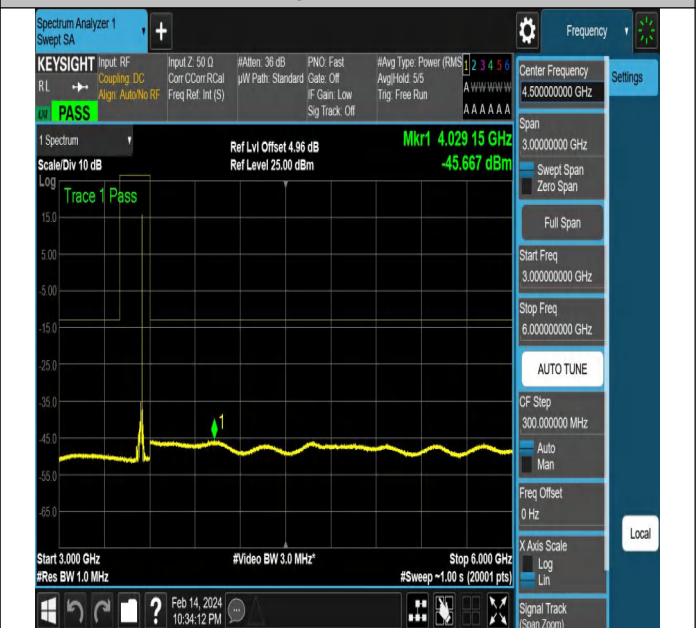

NTNV-N77-3450-3550-PC2-30-20-H-DFT-PI2BPSK-Edge_1R
B_Right-Ant1-PASS

NTNV-N77-3450-3550-PC2-30-20-H-DFT-PI2BPSK-Edge_1R
B_Right-Ant1-PASS

NTNV-N77-3450-3550-PC2-30-20-H-DFT-PI2BPSK-Edge_1R
B_Right-Ant1-PASS

NTNV-N77-3450-3550-PC2-30-20-H-DFT-PI2BPSK-Edge_1R
B_Right-Ant1-PASS

NTNV-N77-3450-3550-PC2-30-20-H-DFT-PI2BPSK-Edge_1R
B_Right-Ant1-PASS

NTNV-N77-3450-3550-PC2-30-20-H-DFT-PI2BPSK-Edge_1R_B_Right-Ant1-PASS