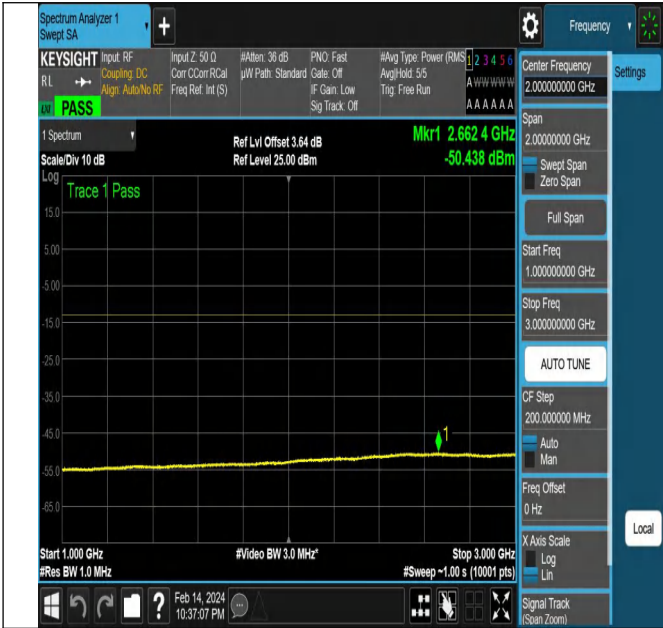

NTNV-N77-3450-3550-PC2-30-20-H-DFT-QPSK-Edge_1RB_

Right-Ant1-PASS