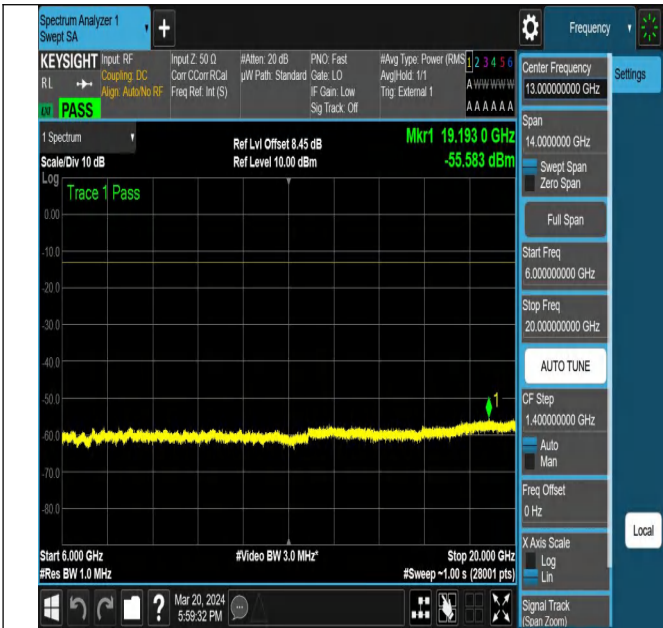

NTNV-N77-3450-3550-PC2-30-20-M-DFT-PI2BPSK-Edge_1R
B_Right-Ant1-PASS

NTNV-N77-3450-3550-PC2-30-20-M-DFT-PI2BPSK-Edge_1R
B_Right-Ant1-PASS

NTNV-N77-3450-3550-PC2-30-20-M-DFT-PI2BPSK-Edge_1R
B_Right-Ant1-PASS

NTNV-N77-3450-3550-PC2-30-20-M-DFT-PI2BPSK-Edge_1R
B_Right-Ant1-PASS

NTNV-N77-3450-3550-PC2-30-20-M-DFT-PI2BPSK-Edge_1R_B_Right-Ant1-PASS

NTNV-N77-3450-3550-PC2-30-20-M-DFT-PI2BPSK-Edge_1R_B_Right-Ant1-PASS