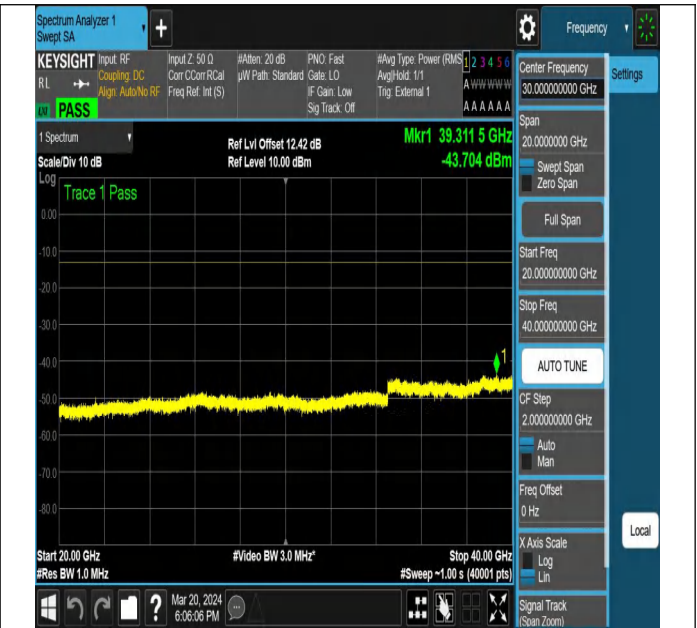

NTNV-N77-3450-3550-PC2-30-20-H-DFT-PI2BPSK-Edge_1R
B_Right-Ant1-PASS

NTNV-N77-3450-3550-PC2-30-20-H-DFT-PI2BPSK-Edge_1R
B_Right-Ant1-PASS

NTNV-N77-3450-3550-PC2-30-20-H-DFT-PI2BPSK-Edge_1R
B_Right-Ant1-PASS

NTNV-N77-3450-3550-PC2-30-20-H-DFT-PI2BPSK-Edge_1R
B_Right-Ant1-PASS

NTNV-N77-3450-3550-PC2-30-20-H-DFT-PI2BPSK-Edge_1R
B_Right-Ant1-PASS

NTNV-N77-3450-3550-PC2-30-20-H-DFT-PI2BPSK-Edge_1R_B_Right-Ant1-PASS