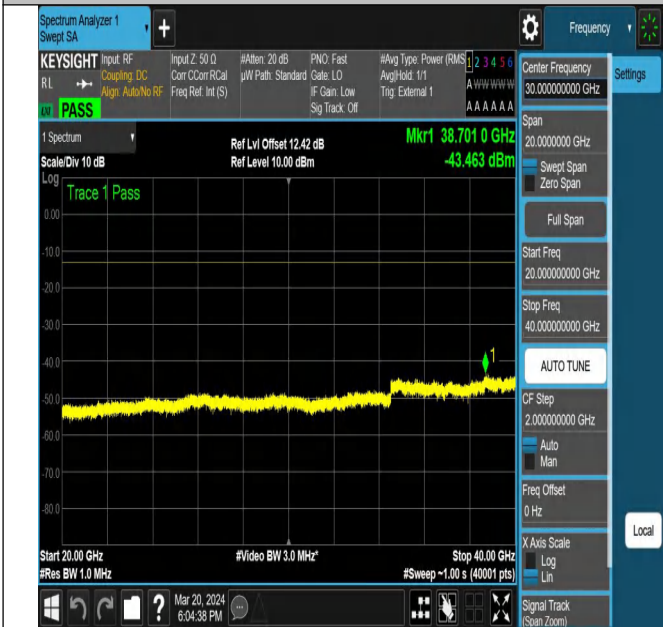

NTNV-N77-3450-3550-PC2-30-20-H-DFT-PI2BPSK-Edge_1R
B_Left-Ant1-PASS

NTNV-N77-3450-3550-PC2-30-20-H-DFT-PI2BPSK-Edge_1R
B_Left-Ant1-PASS

NTNV-N77-3450-3550-PC2-30-20-H-DFT-PI2BPSK-Edge_1R
B_Left-Ant1-PASS