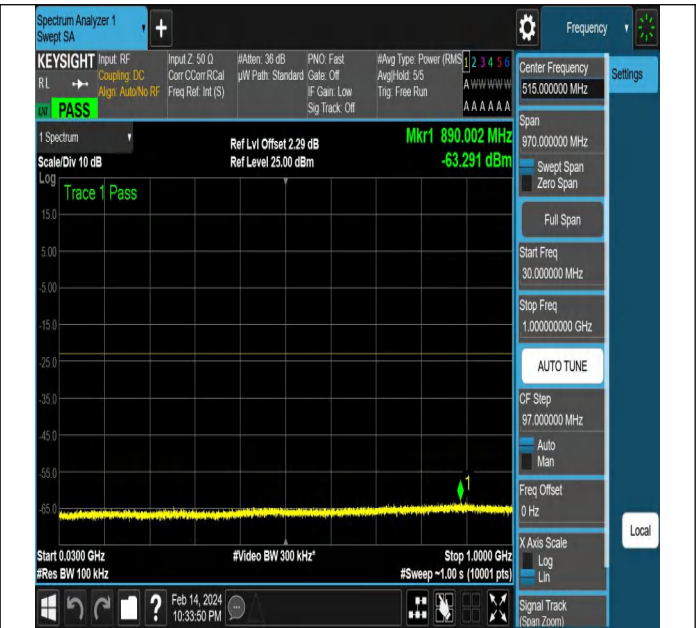

NTNV-N77-3450-3550-PC2-30-20-H-DFT-PI2BPSK-Edge_1R
B_Left-Ant1-PASS

NTNV-N77-3450-3550-PC2-30-20-H-DFT-PI2BPSK-Edge_1R
B_Left-Ant1-PASS

NTNV-N77-3450-3550-PC2-30-20-H-DFT-PI2BPSK-Edge_1R
B_Left-Ant1-PASS

NTNV-N77-3450-3550-PC2-30-20-H-DFT-PI2BPSK-Edge_1R
B_Right-Ant1-PASS

NTNV-N77-3450-3550-PC2-30-20-H-DFT-PI2BPSK-Edge_1R
B_Right-Ant1-PASS

NTNV-N77-3450-3550-PC2-30-20-H-DFT-PI2BPSK-Edge_1R
B_Right-Ant1-PASS