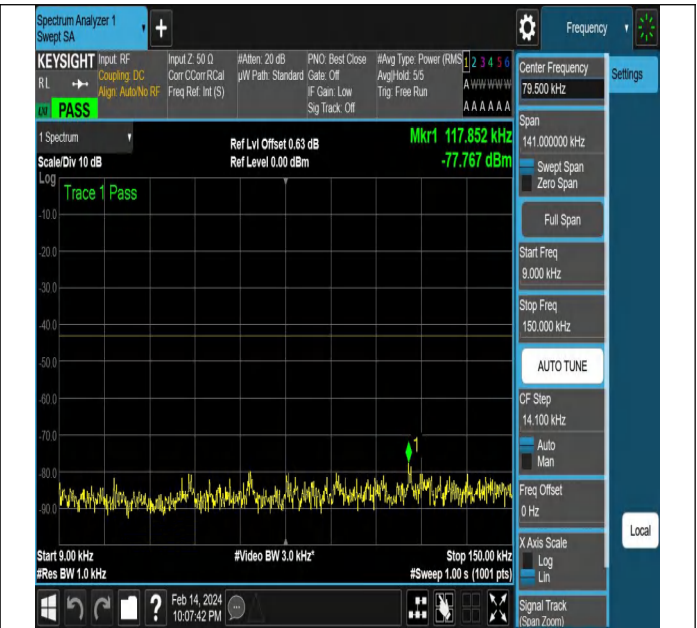

NTNV-N77-3450-3550-PC2-30-15-H-DFT-QPSK-Edge_1RB_
Right-Ant1-PASS