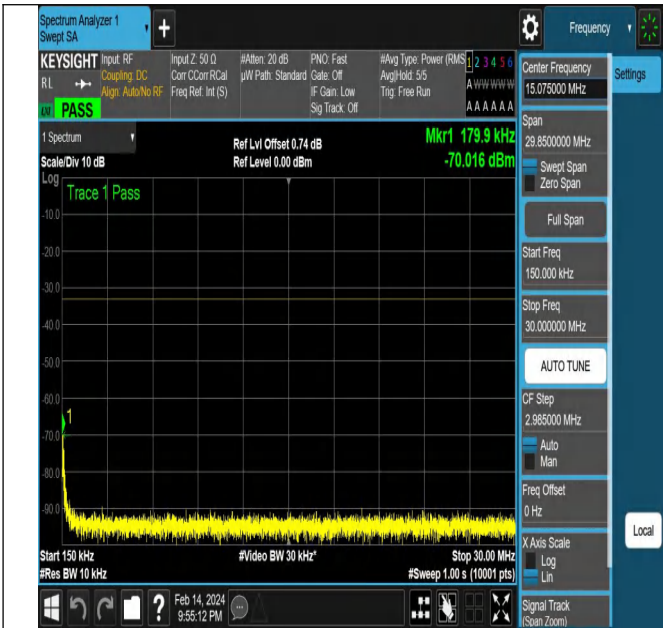

NTNV-N77-3450-3550-PC2-30-15-M-DFT-PI2BPSK-Edge_1R
B_Right-Ant1-PASS