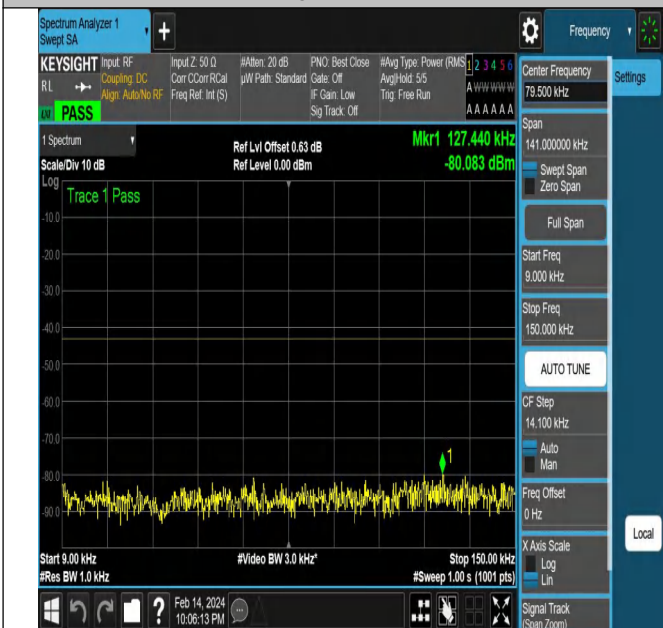

NTNV-N77-3450-3550-PC2-30-15-H-DFT-PI2BPSK-Edge_1R
B_Right-Ant1-PASS

NTNV-N77-3450-3550-PC2-30-15-H-DFT-PI2BPSK-Edge_1R
B_Right-Ant1-PASS

NTNV-N77-3450-3550-PC2-30-15-H-DFT-PI2BPSK-Edge_1R
B_Right-Ant1-PASS

NTNV-N77-3450-3550-PC2-30-15-H-DFT-PI2BPSK-Edge_1R
B_Right-Ant1-PASS

NTNV-N77-3450-3550-PC2-30-15-H-DFT-PI2BPSK-Edge_1R_B_Right-Ant1-PASS

NTNV-N77-3450-3550-PC2-30-15-H-DFT-PI2BPSK-Edge_1R_B_Right-Ant1-PASS