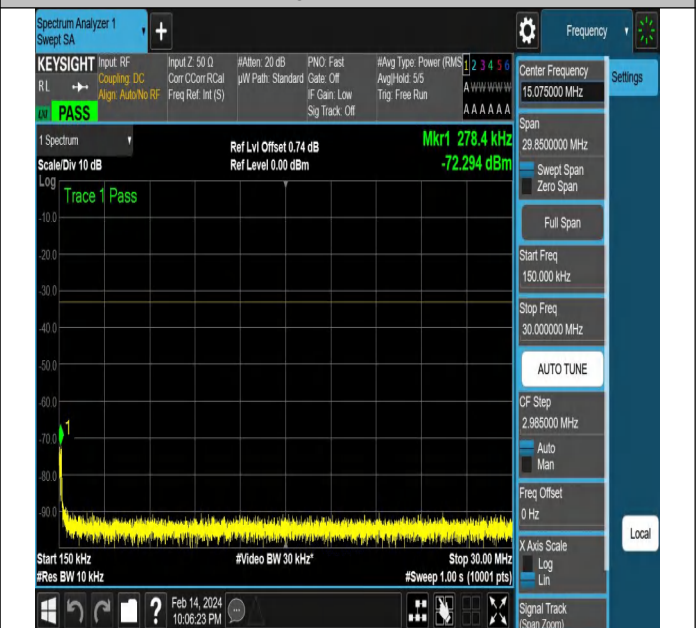

NTNV-N77-3450-3550-PC2-30-15-H-DFT-QPSK-Edge_1RB_Left-Ant1-PASS