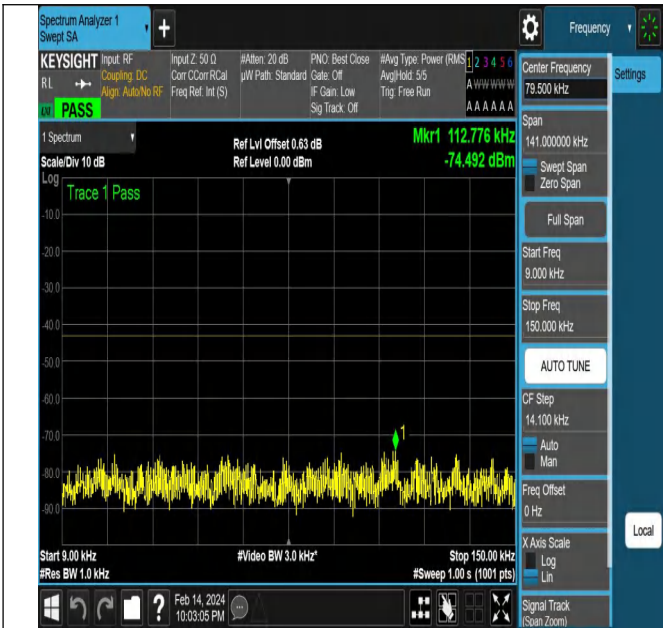

NTNV-N77-3450-3550-PC2-30-15-H-DFT-PI2BPSK-Edge_1R
B_Left-Ant1-PASS