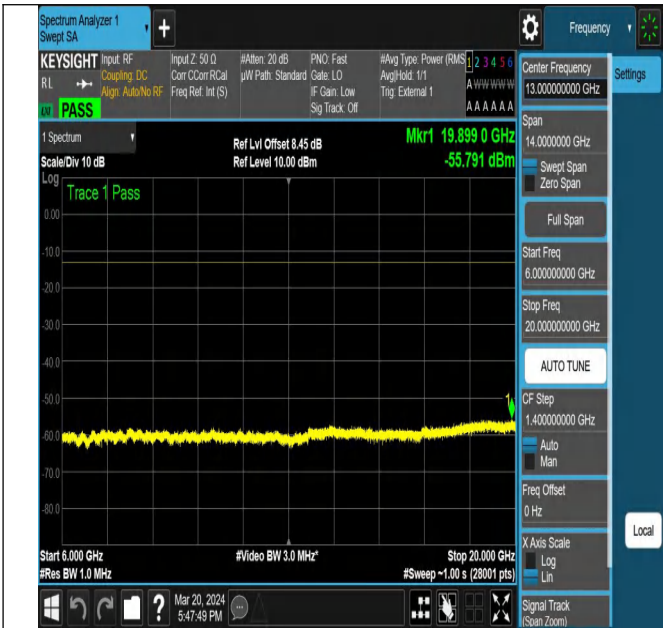

NTNV-N77-3450-3550-PC2-30-15-H-DFT-PI2BPSK-Edge_1R_B_Right-Ant1-PASS