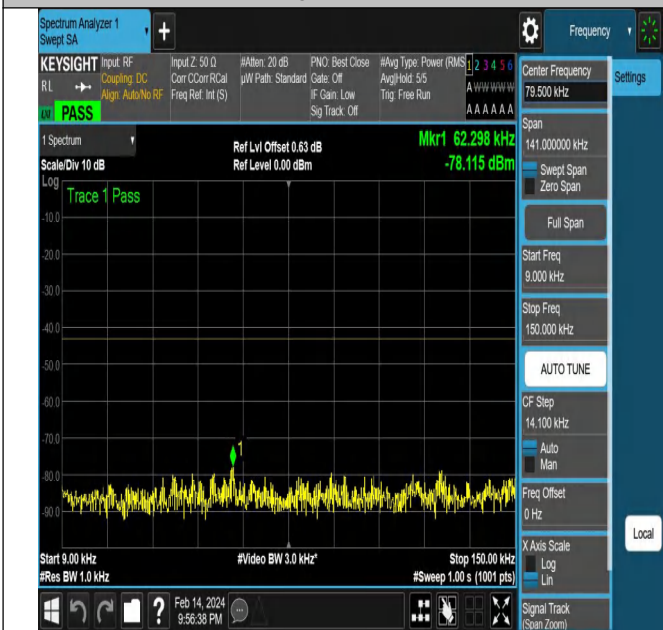

NTNV-N77-3450-3550-PC2-30-15-M-DFT-QPSK-Edge_1RB_Left-Ant1-PASS