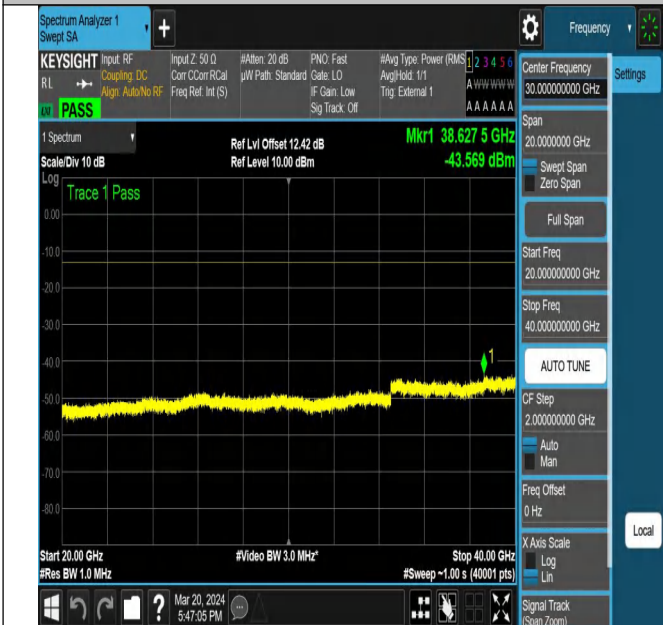

NTNV-N77-3450-3550-PC2-30-15-H-DFT-PI2BPSK-Edge_1R
B_Left-Ant1-PASS