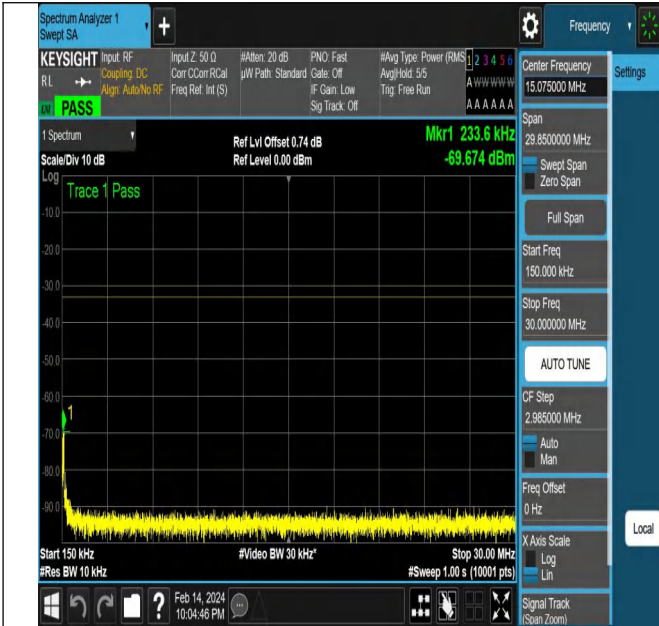

NTNV-N77-3450-3550-PC2-30-15-H-DFT-PI2BPSK-Edge_1R
B_Right-Ant1-PASS