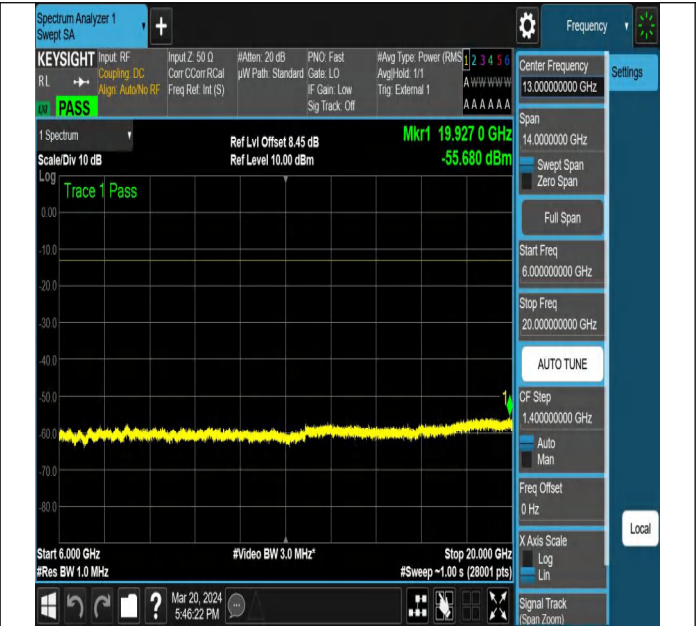

NTNV-N77-3450-3550-PC2-30-15-H-DFT-PI2BPSK-Edge_1R
B_Left-Ant1-PASS