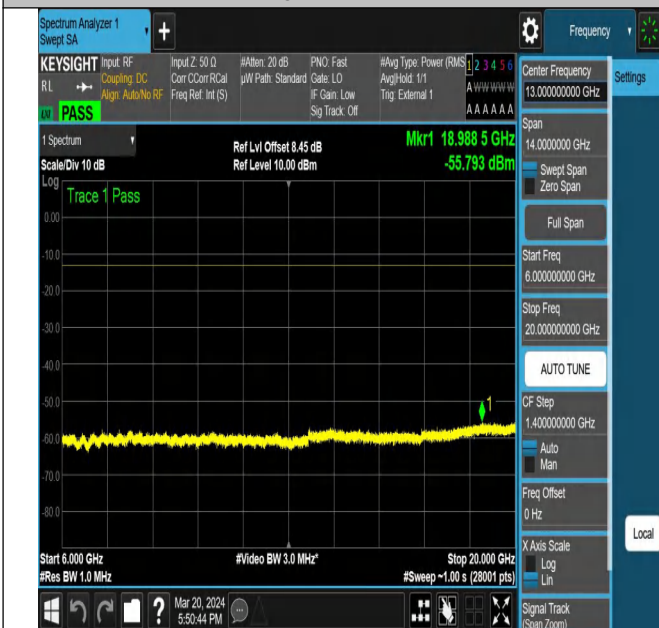

NTNV-N77-3450-3550-PC2-30-15-H-DFT-QPSK-Edge_1RB_
Right-Ant1-PASS

NTNV-N77-3450-3550-PC2-30-15-H-DFT-QPSK-Edge_1RB_
Right-Ant1-PASS

NTNV-N77-3450-3550-PC2-30-15-H-DFT-QPSK-Edge_1RB_

Right-Ant1-PASS

NTNV-N77-3450-3550-PC2-30-15-H-DFT-QPSK-Edge_1RB_

Right-Ant1-PASS

NTNV-N77-3450-3550-PC2-30-15-H-DFT-QPSK-Edge_1RB_

Right-Ant1-PASS

NTNV-N77-3450-3550-PC2-30-15-H-DFT-QPSK-Edge_1RB_

Right-Ant1-PASS

NTNV-N77-3450-3550-PC2-30-20-L-DFT-PI2BPSK-Edge_1R
B_Left-Ant1-PASS