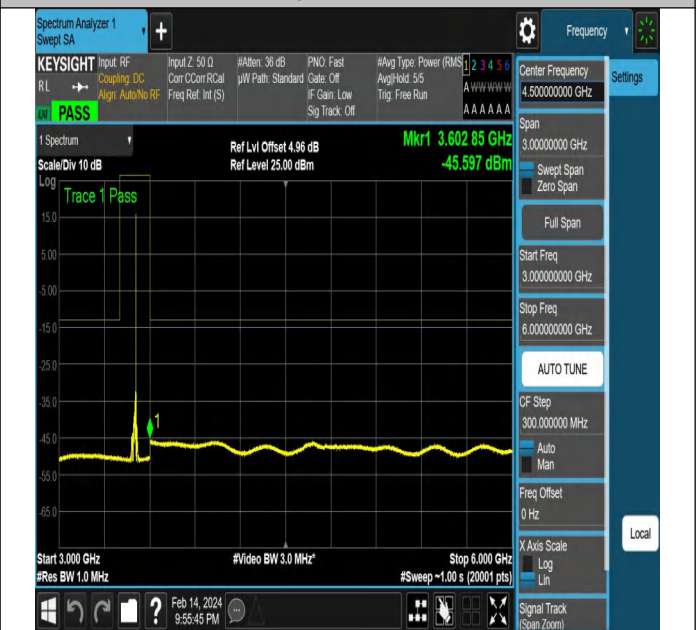

NTNV-N77-3450-3550-PC2-30-15-M-DFT-PI2BPSK-Edge_1R
B_Left-Ant1-PASS

NTNV-N77-3450-3550-PC2-30-15-M-DFT-PI2BPSK-Edge_1R
B_Left-Ant1-PASS

NTNV-N77-3450-3550-PC2-30-15-M-DFT-PI2BPSK-Edge_1R
B_Right-Ant1-PASS

NTNV-N77-3450-3550-PC2-30-15-M-DFT-PI2BPSK-Edge_1R
B_Right-Ant1-PASS

NTNV-N77-3450-3550-PC2-30-15-M-DFT-PI2BPSK-Edge_1R
B_Right-Ant1-PASS

NTNV-N77-3450-3550-PC2-30-15-M-DFT-PI2BPSK-Edge_1R
B_Right-Ant1-PASS