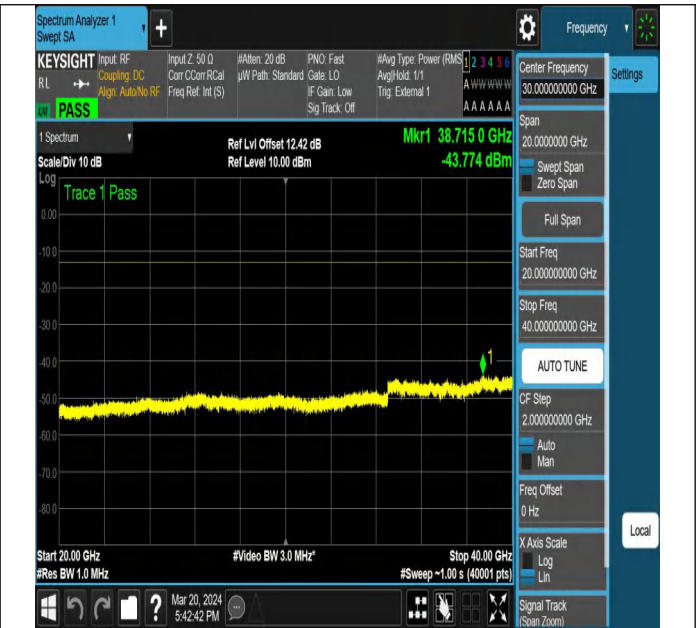

NTNV-N77-3450-3550-PC2-30-15-M-DFT-PI2BPSK-Edge_1R_B_Right-Ant1-PASS