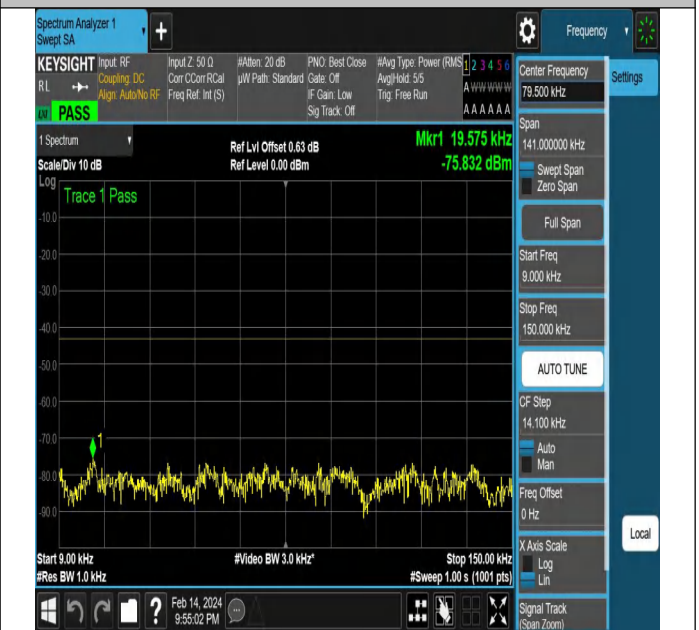

NTNV-N77-3450-3550-PC2-30-15-M-DFT-PI2BPSK-Edge_1R
B_Right-Ant1-PASS