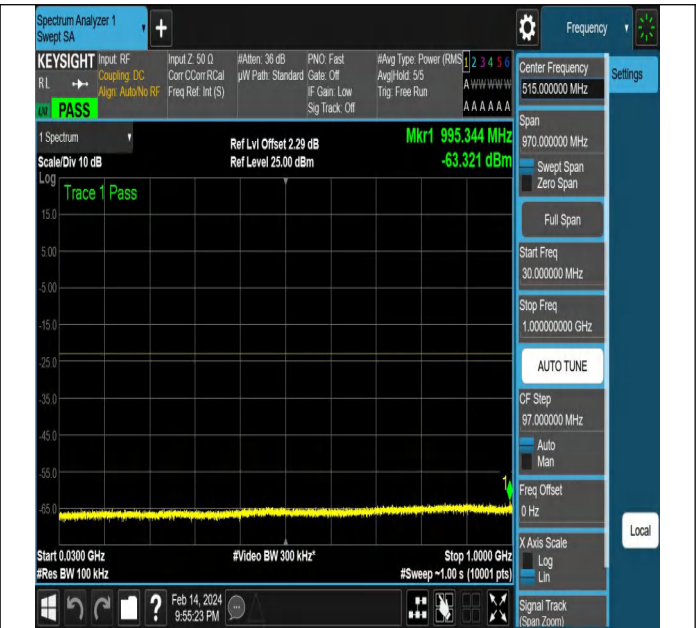

NTNV-N77-3450-3550-PC2-30-15-M-DFT-PI2BPSK-Edge_1R
B_Left-Ant1-PASS

NTNV-N77-3450-3550-PC2-30-15-M-DFT-PI2BPSK-Edge_1R
B_Left-Ant1-PASS

NTNV-N77-3450-3550-PC2-30-15-M-DFT-PI2BPSK-Edge_1R
B_Right-Ant1-PASS

NTNV-N77-3450-3550-PC2-30-15-M-DFT-PI2BPSK-Edge_1R
B_Right-Ant1-PASS

NTNV-N77-3450-3550-PC2-30-15-M-DFT-PI2BPSK-Edge_1R
B_Right-Ant1-PASS

NTNV-N77-3450-3550-PC2-30-15-M-DFT-PI2BPSK-Edge_1R
B_Right-Ant1-PASS