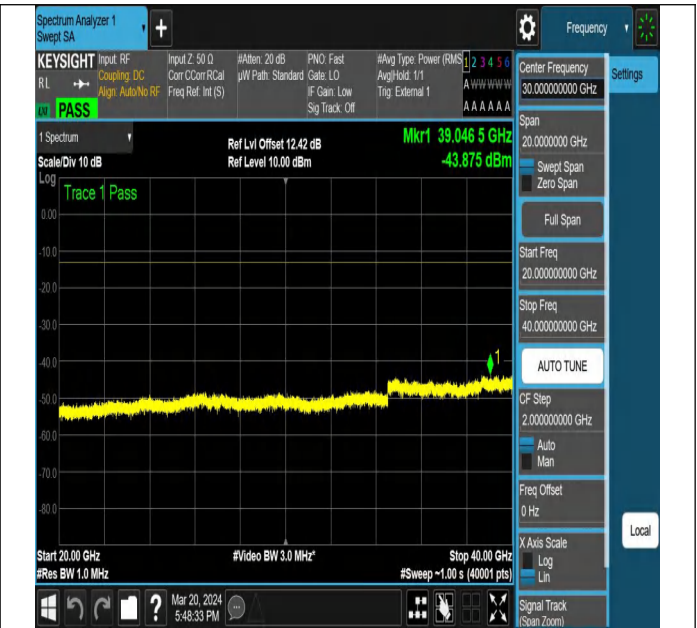

NTNV-N77-3450-3550-PC2-30-15-H-DFT-PI2BPSK-Edge_1R_B_Right-Ant1-PASS