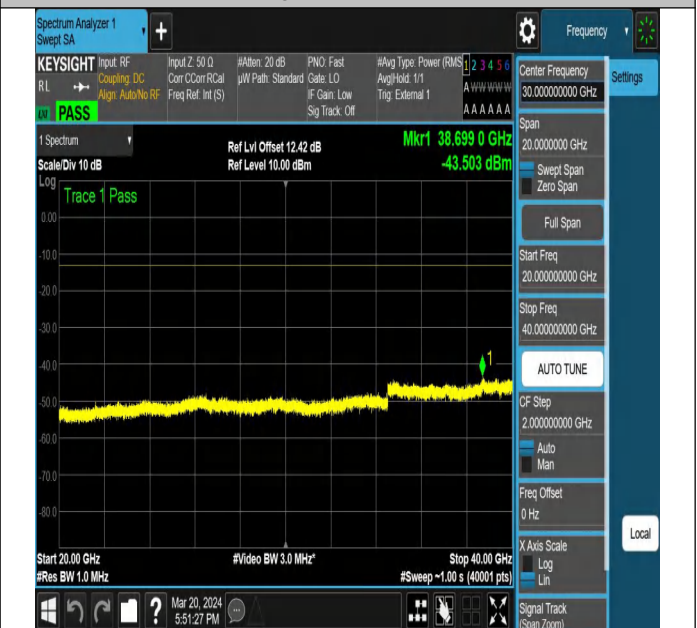

NTNV-N77-3450-3550-PC2-30-15-H-DFT-QPSK-Edge_1RB_
Right-Ant1-PASS

NTNV-N77-3450-3550-PC2-30-15-H-DFT-QPSK-Edge_1RB_
Right-Ant1-PASS

NTNV-N77-3450-3550-PC2-30-15-H-DFT-QPSK-Edge_1RB_

Right-Ant1-PASS

NTNV-N77-3450-3550-PC2-30-15-H-DFT-QPSK-Edge_1RB_

Right-Ant1-PASS

NTNV-N77-3450-3550-PC2-30-15-H-DFT-QPSK-Edge_1RB_

Right-Ant1-PASS

NTNV-N77-3450-3550-PC2-30-15-H-DFT-QPSK-Edge_1RB_

Right-Ant1-PASS

NTNV-N77-3450-3550-PC2-30-20-L-DFT-PI2BPSK-Edge_1R
B_Left-Ant1-PASS