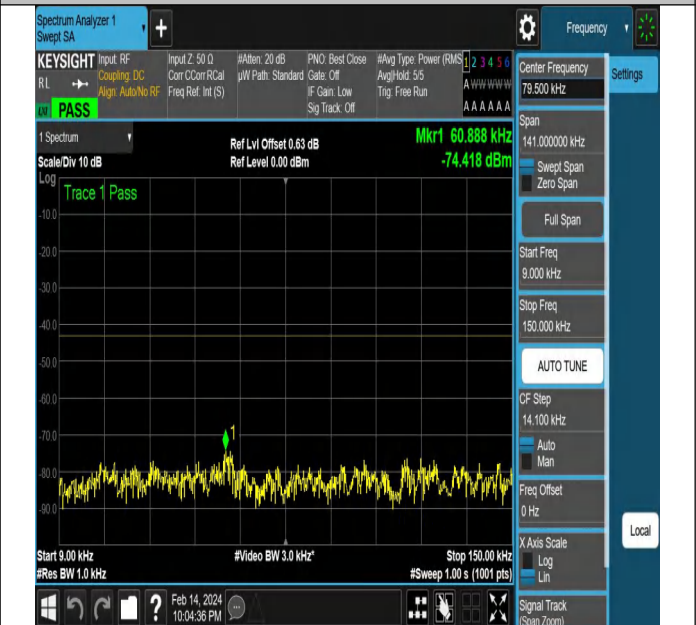

NTNV-N77-3450-3550-PC2-30-15-H-DFT-PI2BPSK-Edge_1R
B_Left-Ant1-PASS

NTNV-N77-3450-3550-PC2-30-15-H-DFT-PI2BPSK-Edge_1R
B_Left-Ant1-PASS

NTNV-N77-3450-3550-PC2-30-15-H-DFT-PI2BPSK-Edge_1R
B_Left-Ant1-PASS

NTNV-N77-3450-3550-PC2-30-15-H-DFT-PI2BPSK-Edge_1R
B_Left-Ant1-PASS

NTNV-N77-3450-3550-PC2-30-15-H-DFT-PI2BPSK-Edge_1R
B_Left-Ant1-PASS

NTNV-N77-3450-3550-PC2-30-15-H-DFT-PI2BPSK-Edge_1R
B_Right-Ant1-PASS