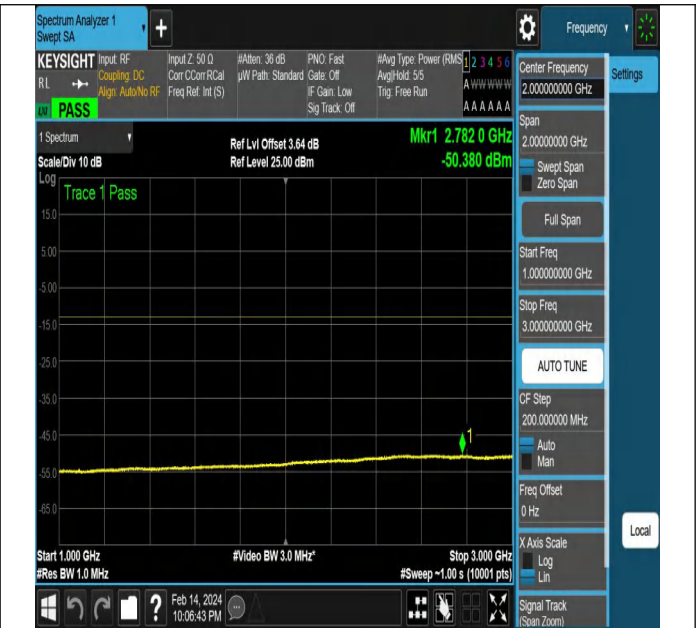

NTNV-N77-3450-3550-PC2-30-15-H-DFT-QPSK-Edge_1RB_
Left-Ant1-PASS