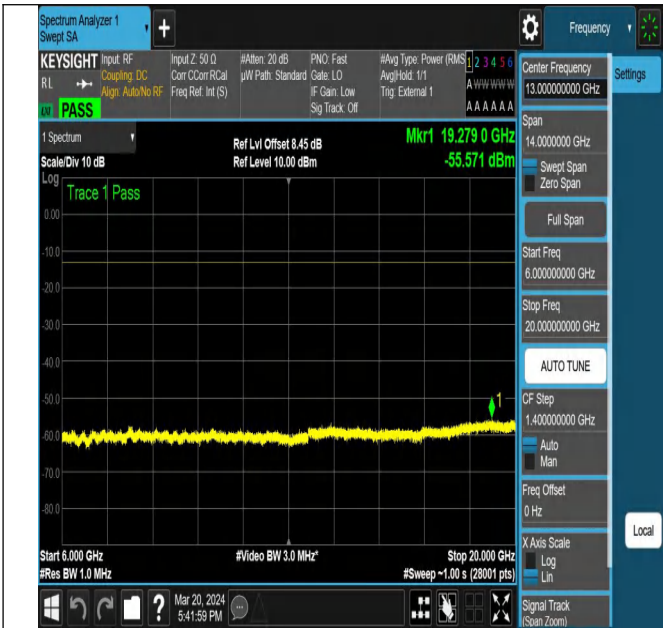

NTNV-N77-3450-3550-PC2-30-15-M-DFT-PI2BPSK-Edge_1R_B_Right-Ant1-PASS