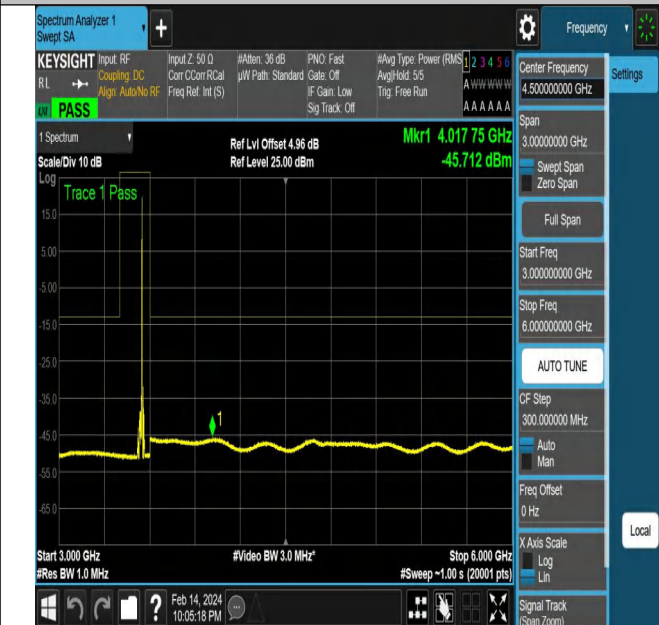

NTNV-N77-3450-3550-PC2-30-15-H-DFT-PI2BPSK-Edge_1R
B_Left-Ant1-PASS

NTNV-N77-3450-3550-PC2-30-15-H-DFT-PI2BPSK-Edge_1R
B_Left-Ant1-PASS

NTNV-N77-3450-3550-PC2-30-15-H-DFT-PI2BPSK-Edge_1R
B_Right-Ant1-PASS

NTNV-N77-3450-3550-PC2-30-15-H-DFT-PI2BPSK-Edge_1R
B_Right-Ant1-PASS

NTNV-N77-3450-3550-PC2-30-15-H-DFT-PI2BPSK-Edge_1R
B_Right-Ant1-PASS

NTNV-N77-3450-3550-PC2-30-15-H-DFT-PI2BPSK-Edge_1R
B_Right-Ant1-PASS