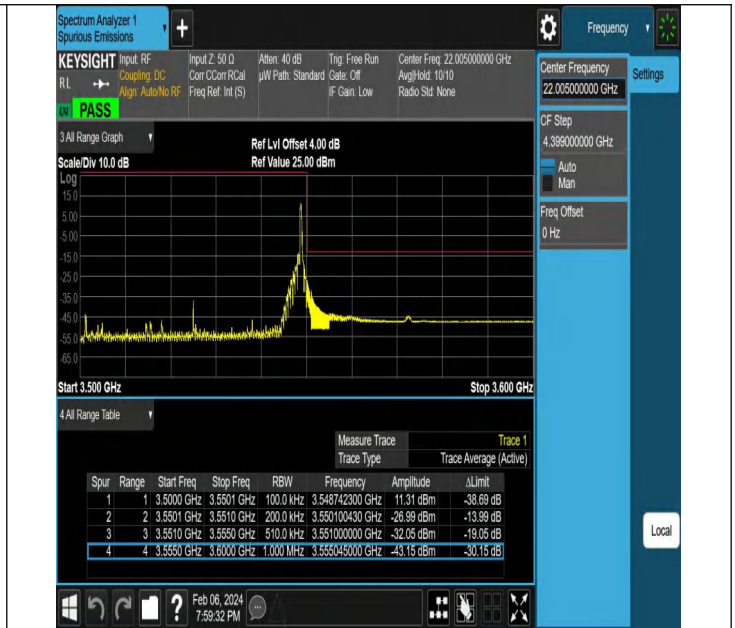

NTNV-N77-3450-3550-PC2-30-50-H-DFT-PI2BPSK-Edge_1RB_Right-Ant1-PASS