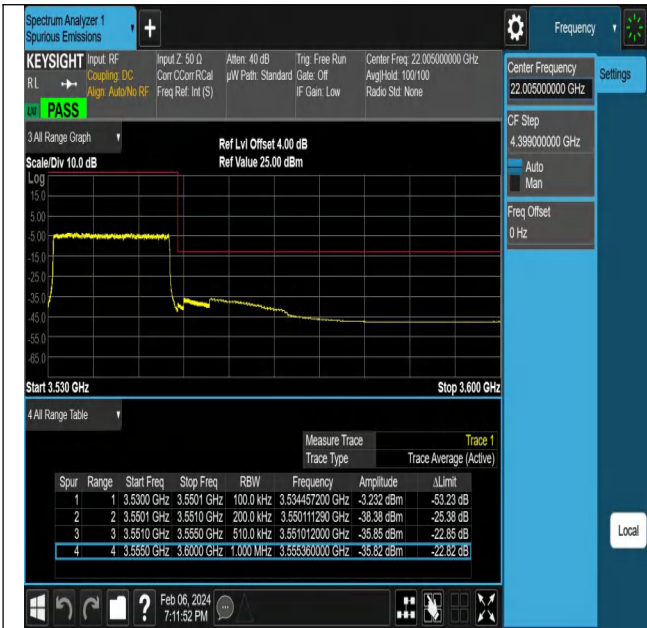

NTNV-N77-3450-3550-PC2-30-15-H-DFT-QPSK-Edge\_1RB\_Right-Ant1-PASS

NTNV-N77-3450-3550-PC2-30-20-L-DFT-PI2BPSK-Outer\_Full-Ant1-PASS

NTNV-N77-3450-3550-PC2-30-20-L-DFT-PI2BPSK-Edge\_1RB\_Left-Ant1-PASS

NTNV-N77-3450-3550-PC2-30-20-L-DFT-QPSK-Outer\_Full-Ant1-PASS

NTNV-N77-3450-3550-PC2-30-20-L-DFT-QPSK-Edge\_1RB\_Left-Ant1-PASS

NTNV-N77-3450-3550-PC2-30-20-H-DFT-PI2BPSK-Outer\_Full-Ant1-PASS

NTNV-N77-3450-3550-PC2-30-20-H-DFT-PI2BPSK-Edge\_1RB\_Right-Ant1-PASS

NTNV-N77-3450-3550-PC2-30-20-H-DFT-QPSK-Outer\_Full-Ant1-PASS