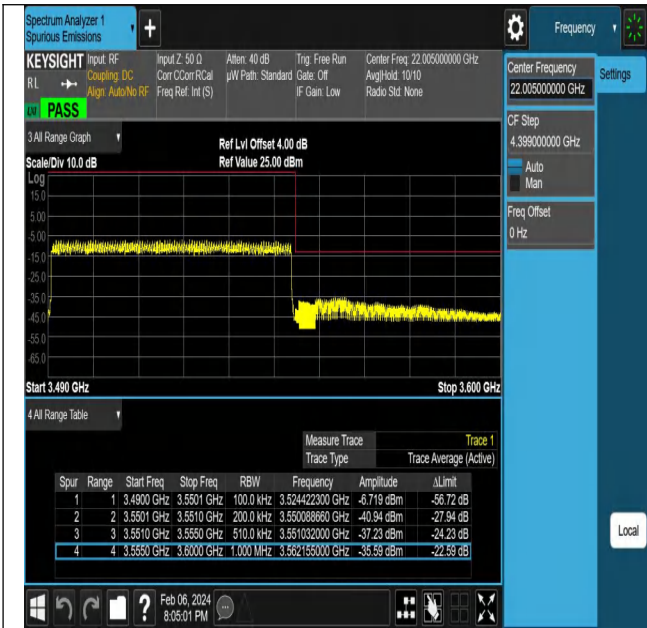

NTNV-N77-3450-3550-PC2-30-60-H-DFT-PI2BPSK-Outer_Full-Ant1-PASS