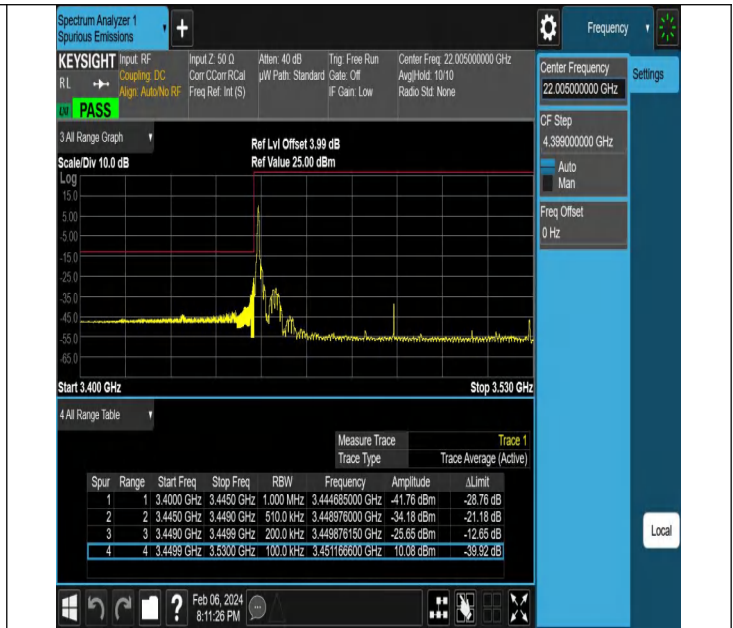

NTNV-N77-3450-3550-PC2-30-80-L-DFT-PI2BPSK-Edge_1RB_Left-Ant1-PASS