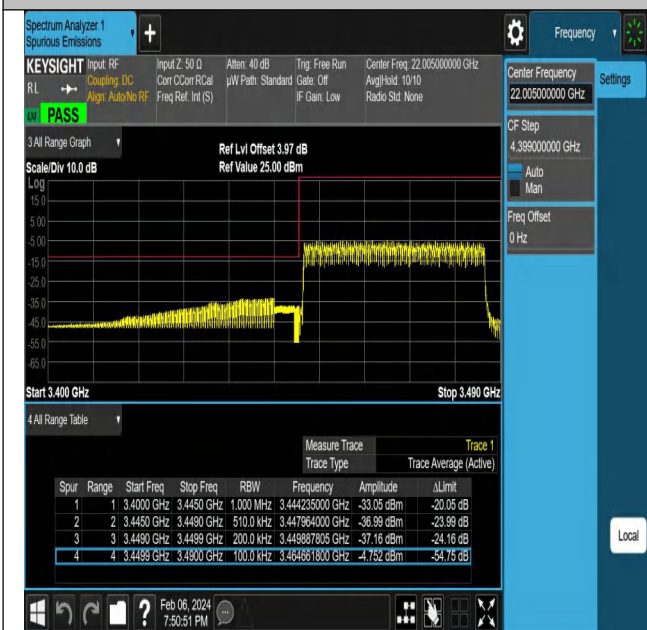

NTNV-N77-3450-3550-PC2-30-40-L-DFT-QPSK-Outer_Full-Ant1-PASS