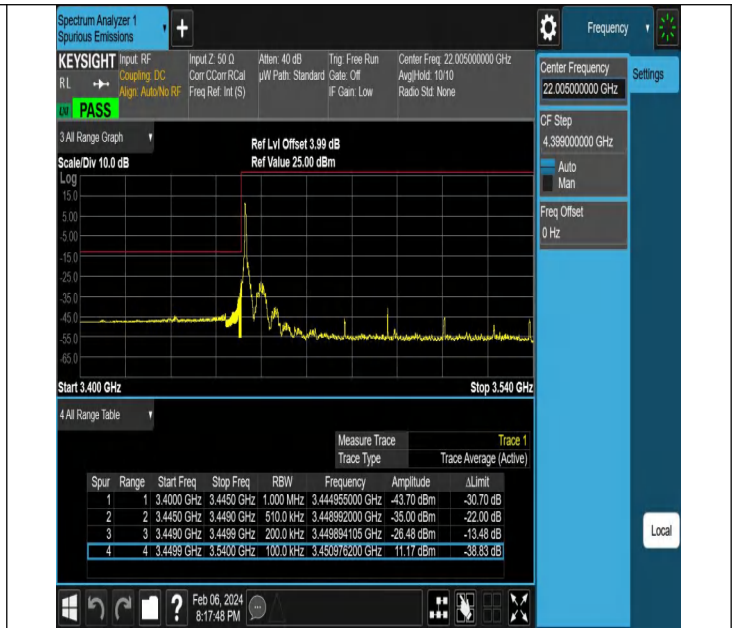

NTNV-N77-3450-3550-PC2-30-90-L-DFT-PI2BPSK-Edge_1RB_Left-Ant1-PASS