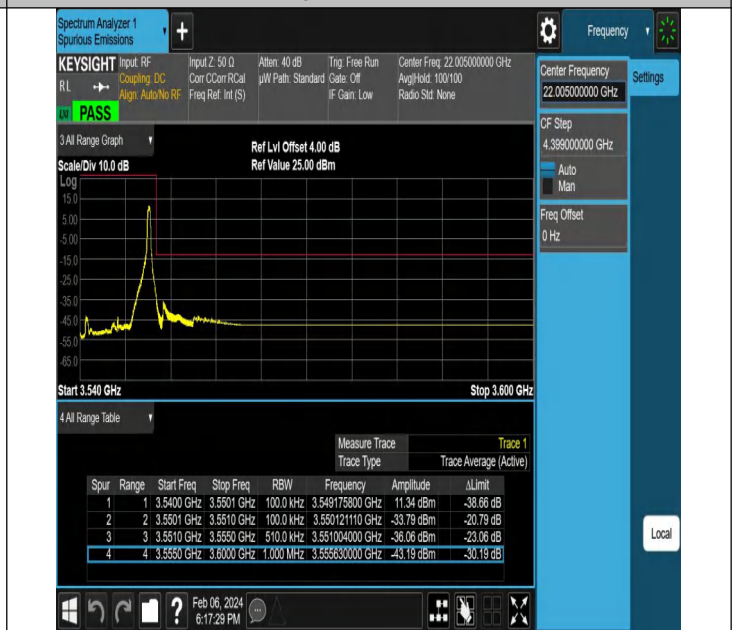

NTNV-N77-3450-3550-PC2-30-10-L-DFT-QPSK-Edge\_1RB\_Left-Ant1-PASS

NTNV-N77-3450-3550-PC2-30-10-H-DFT-PI2BPSK-Outer\_Full-Ant1-PASS

NTNV-N77-3450-3550-PC2-30-10-H-DFT-PI2BPSK-Edge\_1RB\_Right-Ant1-PASS

NTNV-N77-3450-3550-PC2-30-10-H-DFT-QPSK-Outer\_Full-Ant1-PASS