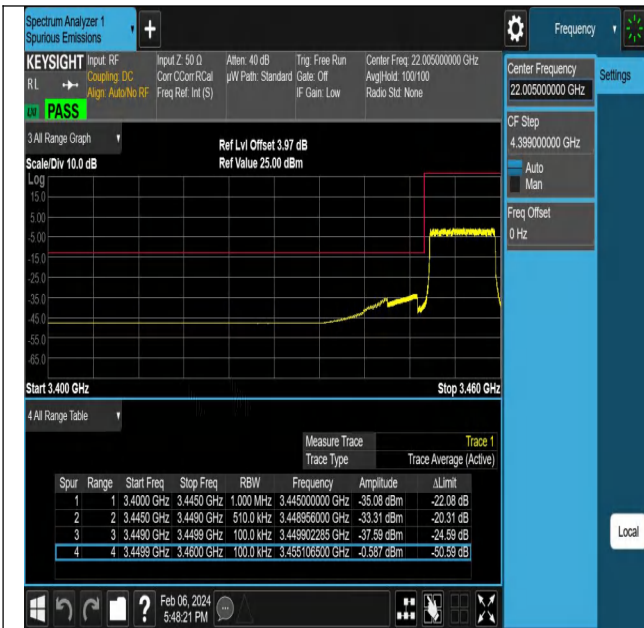

# Band Edge for SA

## Test Graphs

NTNV-N77-3450-3550-PC2-30-10-L-DFT-PI2BPSK-Outer\_Full-Ant1-PASS

NTNV-N77-3450-3550-PC2-30-10-L-DFT-PI2BPSK-Edge\_1RB\_Left-Ant1-PASS

NTNV-N77-3450-3550-PC2-30-10-L-DFT-QPSK-Outer\_Full-Ant1-PASS