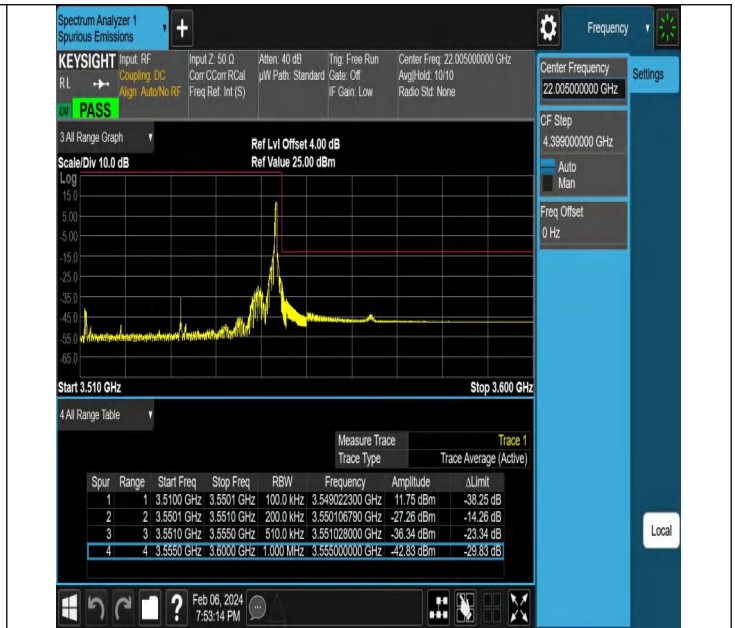

NTNV-N77-3450-3550-PC2-30-40-H-DFT-PI2BPSK-Edge_1RB_Right-Ant1-PASS