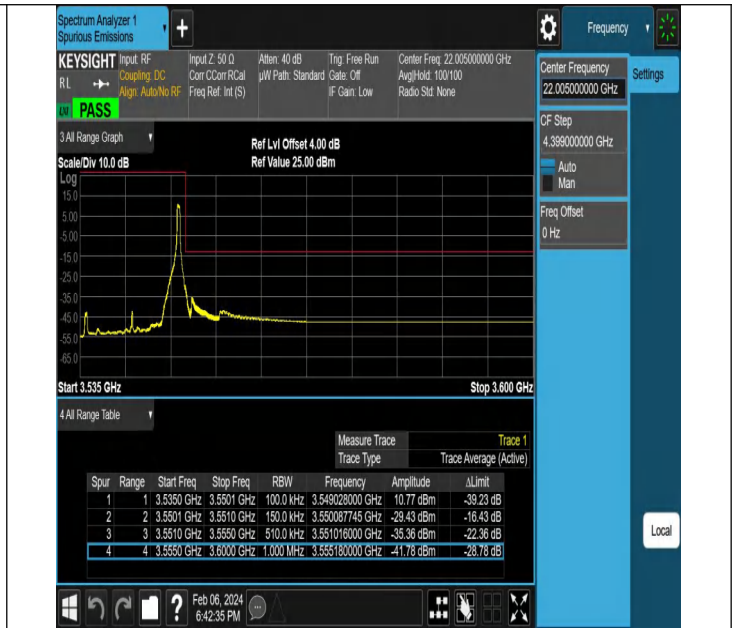

NTNV-N77-3450-3550-PC2-30-15-H-DFT-PI2BPSK-Edge_1RB_Right-Ant1-PASS