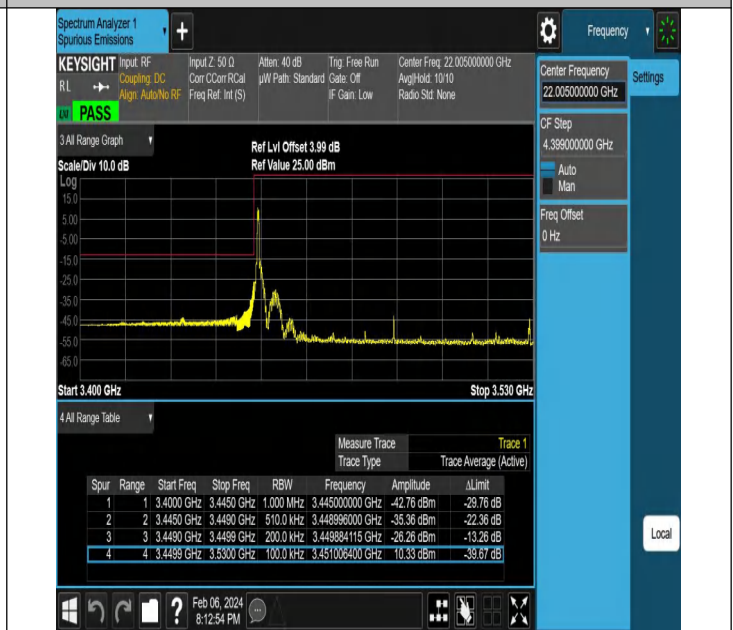

NTNV-N77-3450-3550-PC2-30-60-H-DFT-QPSK-Edge\_1RB\_Right-Ant1-PASS

NTNV-N77-3450-3550-PC2-30-80-L-DFT-PI2BPSK-Outer\_Full-Ant1-PASS

NTNV-N77-3450-3550-PC2-30-80-L-DFT-PI2BPSK-Edge\_1RB\_Left-Ant1-PASS

NTNV-N77-3450-3550-PC2-30-80-L-DFT-QPSK-Outer\_Full-Ant1-PASS