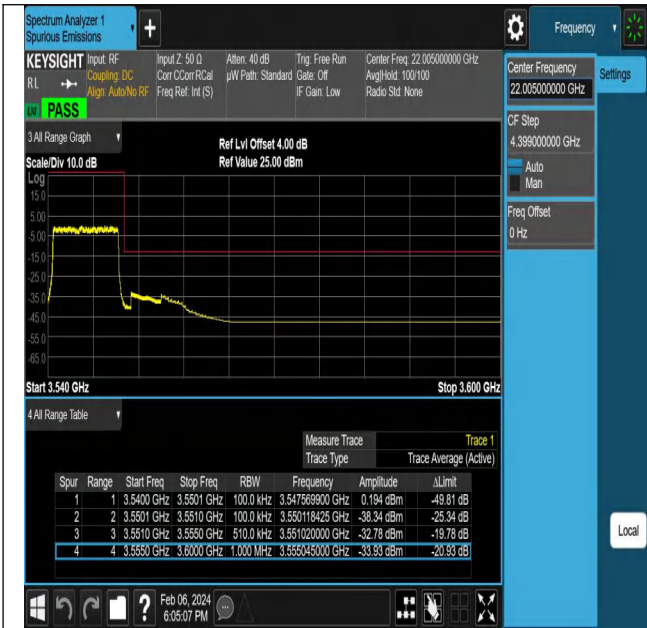

## Test Graphs

NTNV-N77-3450-3550-PC2-30-10-L-DFT-PI2BPSK-Outer\_Full-Ant1-PASS

NTNV-N77-3450-3550-PC2-30-10-L-DFT-PI2BPSK-Edge\_1RB\_Left-Ant1-PASS

NTNV-N77-3450-3550-PC2-30-10-L-DFT-QPSK-Outer\_Full-Ant1-PASS

NTNV-N77-3450-3550-PC2-30-10-L-DFT-QPSK-Edge\_1RB\_Left-Ant1-PASS

NTNV-N77-3450-3550-PC2-30-10-H-DFT-PI2BPSK-Outer\_Full-Ant1-PASS

NTNV-N77-3450-3550-PC2-30-10-H-DFT-PI2BPSK-Edge\_1RB\_Right-Ant1-PASS

NTNV-N77-3450-3550-PC2-30-10-H-DFT-QPSK-Outer\_Full-Ant1-PASS