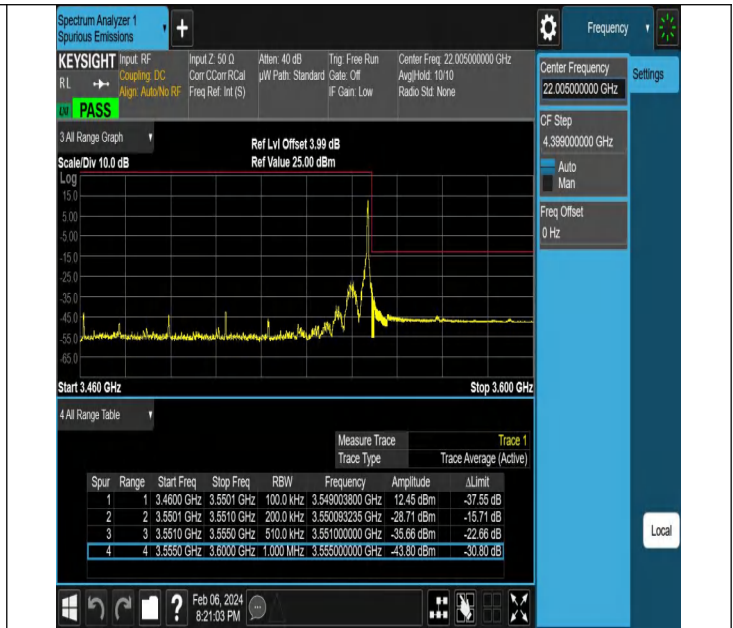

NTNV-N77-3450-3550-PC2-30-90-H-DFT-PI2BPSK-Edge_1RB_Right-Ant1-PASS