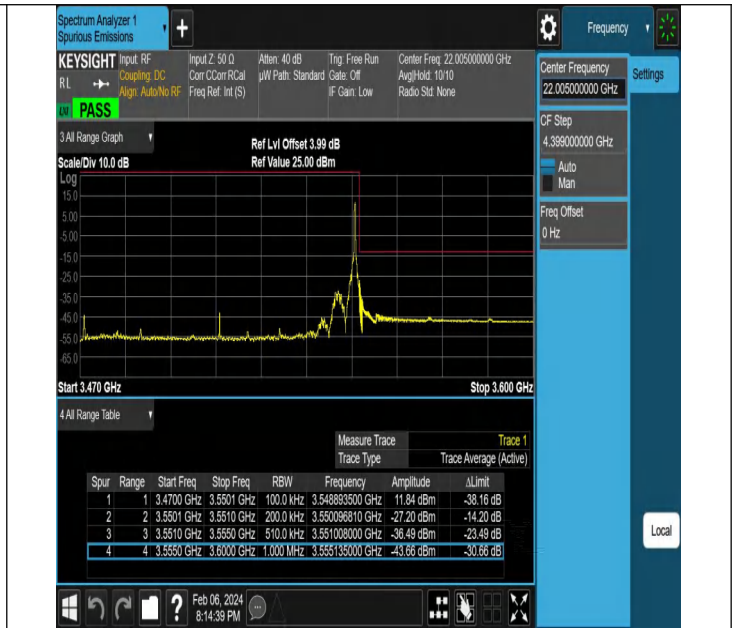

NTNV-N77-3450-3550-PC2-30-80-H-DFT-PI2BPSK-Edge_1RB_Right-Ant1-PASS