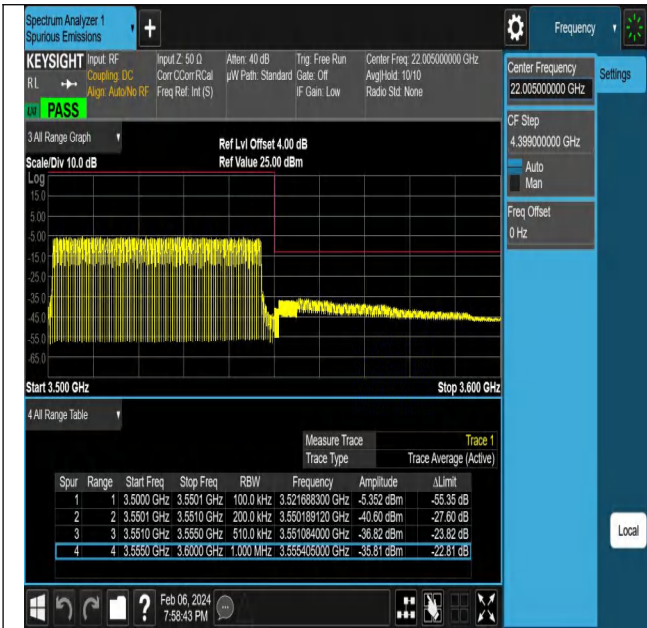

NTNV-N77-3450-3550-PC2-30-50-H-DFT-PI2BPSK-Outer_Full-Ant1-PASS