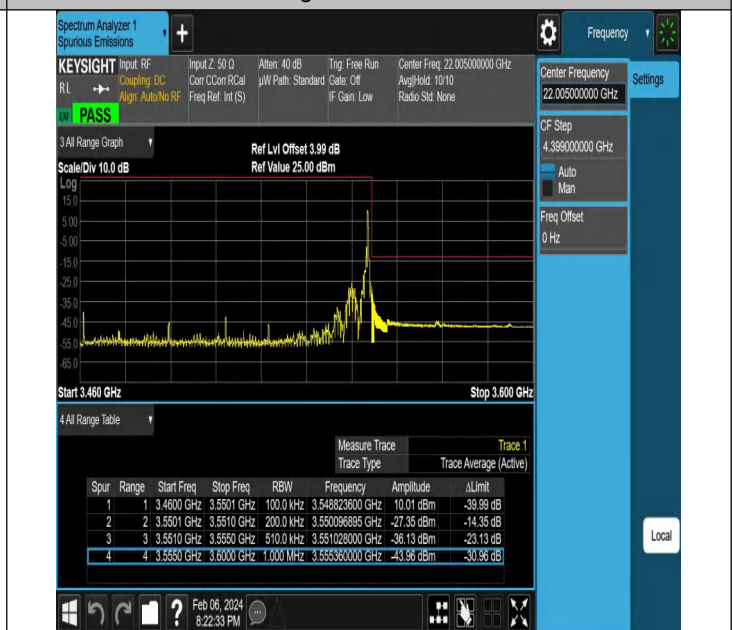

NTNV-N77-3450-3550-PC2-30-90-L-DFT-QPSK-Edge\_1RB\_Left-Ant1-PASS

NTNV-N77-3450-3550-PC2-30-90-H-DFT-PI2BPSK-Outer\_Full-Ant1-PASS

NTNV-N77-3450-3550-PC2-30-90-H-DFT-PI2BPSK-Edge\_1RB\_Right-Ant1-PASS

NTNV-N77-3450-3550-PC2-30-90-H-DFT-QPSK-Outer\_Full-Ant1-PASS