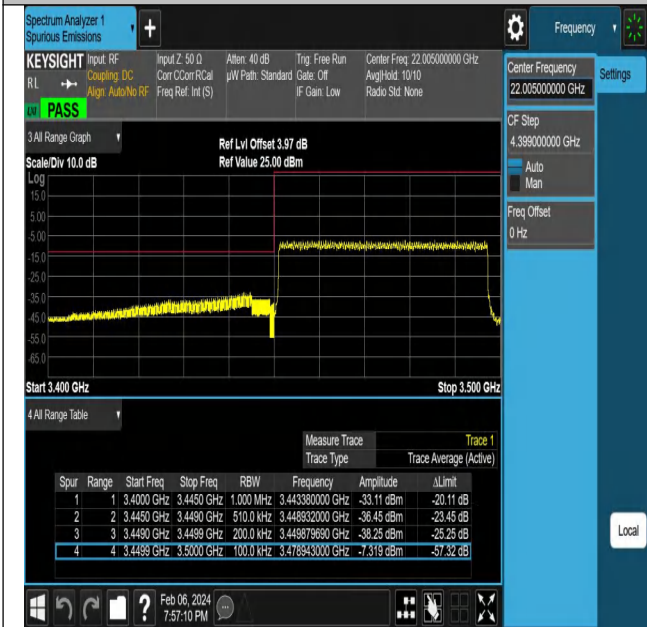

NTNV-N77-3450-3550-PC2-30-40-H-DFT-QPSK-Edge\_1RB\_Right-Ant1-PASS

NTNV-N77-3450-3550-PC2-30-50-L-DFT-PI2BPSK-Outer\_Full-Ant1-PASS

NTNV-N77-3450-3550-PC2-30-50-L-DFT-PI2BPSK-Edge\_1RB\_Left-Ant1-PASS

NTNV-N77-3450-3550-PC2-30-50-L-DFT-QPSK-Outer\_Full-Ant1-PASS