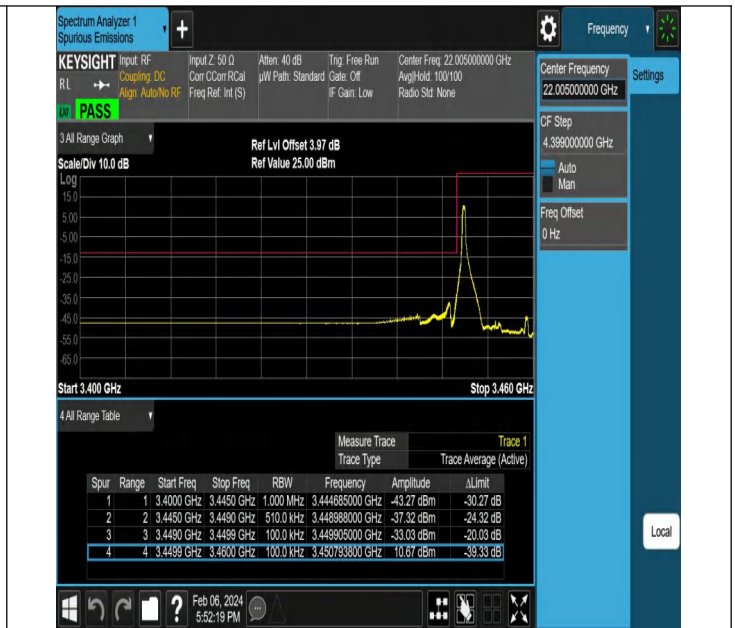

# Band Edge for SA

## Test Graphs

NTNV-N77-3450-3550-PC2-30-10-L-DFT-PI2BPSK-Outer\_Full-Ant1-PASS

NTNV-N77-3450-3550-PC2-30-10-L-DFT-PI2BPSK-Edge\_1RB\_Left-Ant1-PASS

NTNV-N77-3450-3550-PC2-30-10-L-DFT-QPSK-Outer\_Full-Ant1-PASS