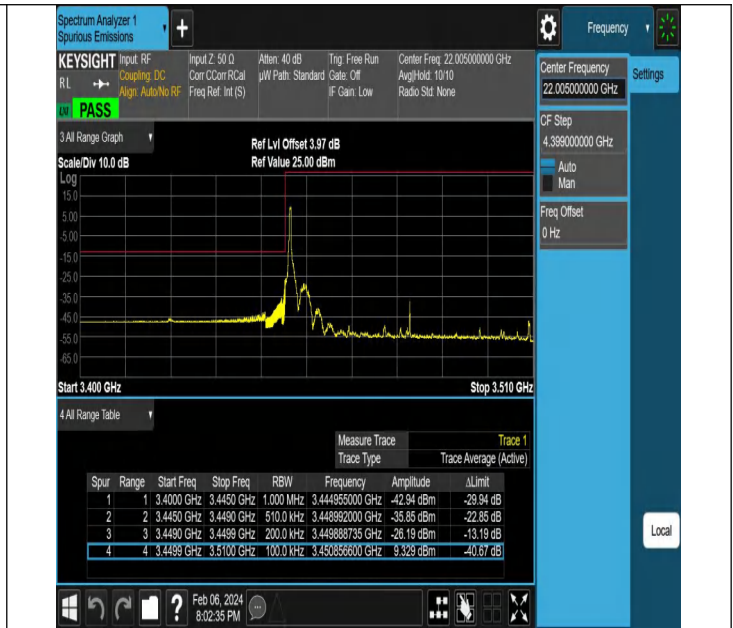

NTNV-N77-3450-3550-PC2-30-60-L-DFT-PI2BPSK-Edge_1RB_Left-Ant1-PASS