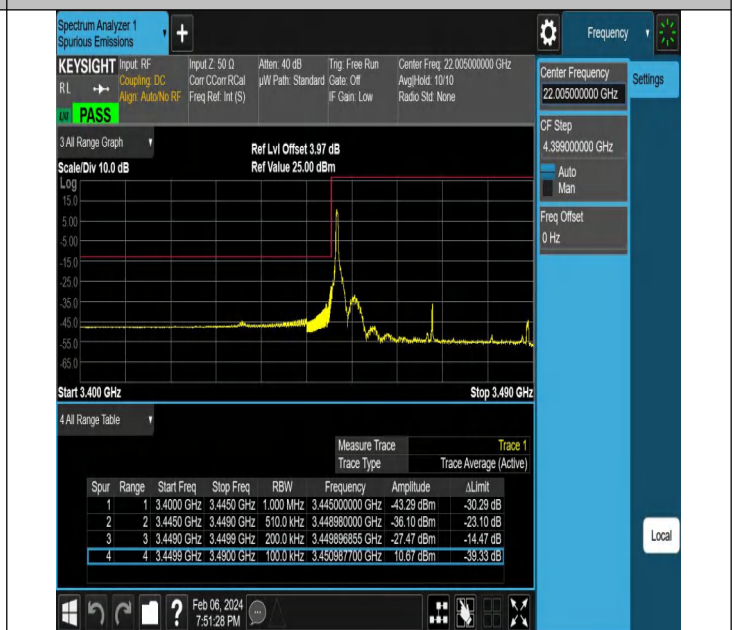

NTNV-N77-3450-3550-PC2-30-20-H-DFT-QPSK-Edge\_1RB\_Rig-ht-Ant1-PASS

NTNV-N77-3450-3550-PC2-30-40-L-DFT-PI2BPSK-Outer\_Full-Ant1-PASS

NTNV-N77-3450-3550-PC2-30-40-L-DFT-PI2BPSK-Edge\_1RB\_Left-Ant1-PASS

NTNV-N77-3450-3550-PC2-30-40-L-DFT-QPSK-Outer\_Full-Ant1-PASS