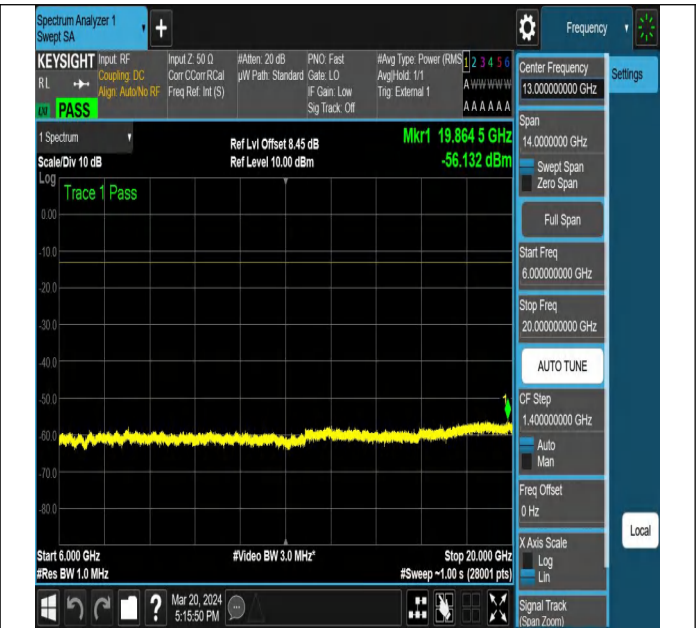

NTNV-N77-3450-3550-PC2-30-90-L-DFT-QPSK-Edge\_1RB\_Left-Ant1-PASS

NTNV-N77-3450-3550-PC2-30-90-H-DFT-PI2BPSK-Outer\_Full-Ant1-PASS

NTNV-N77-3450-3550-PC2-30-90-H-DFT-PI2BPSK-Edge\_1RB\_Right-Ant1-PASS

NTNV-N77-3450-3550-PC2-30-90-H-DFT-QPSK-Outer\_Full-Ant1-PASS

NTNV-N77-3450-3550-PC2-30-90-H-DFT-QPSK-Edge\_1RB\_Right-Ant1-PASS

NTNV-N77-3450-3550-PC2-30-10-L-DFT-PI2BPSK-Edge\_1R  
B\_Left-Ant1-PASS

NTNV-N77-3450-3550-PC2-30-10-L-DFT-PI2BPSK-Edge\_1R  
B\_Left-Ant1-PASS