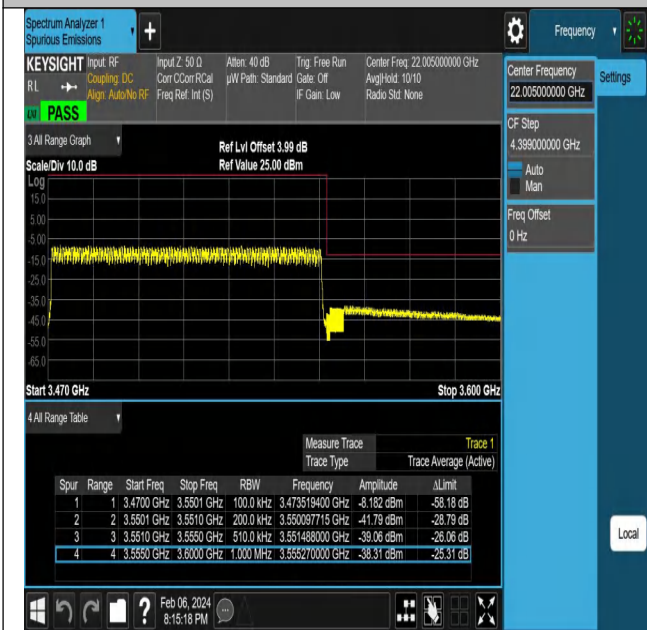

NTNV-N77-3450-3550-PC2-30-80-H-DFT-QPSK-Outer_Full-Ant1-PASS