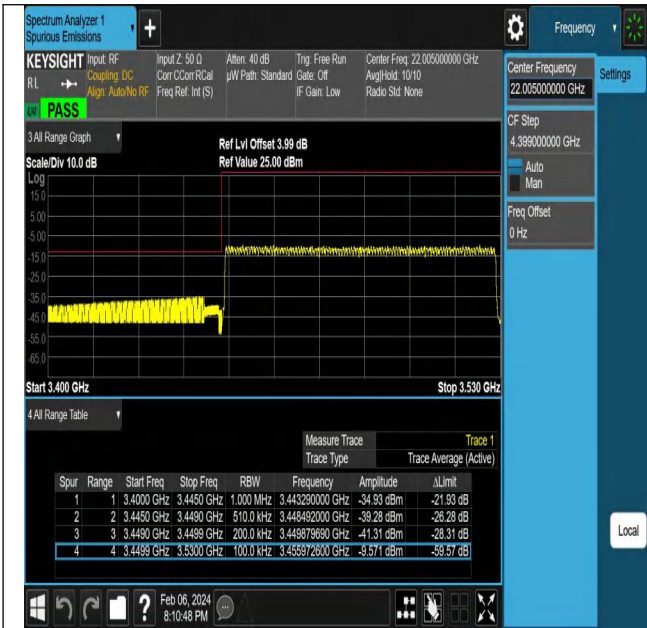

NTNV-N77-3450-3550-PC2-30-80-L-DFT-PI2BPSK-Outer_Full-Ant1-PASS