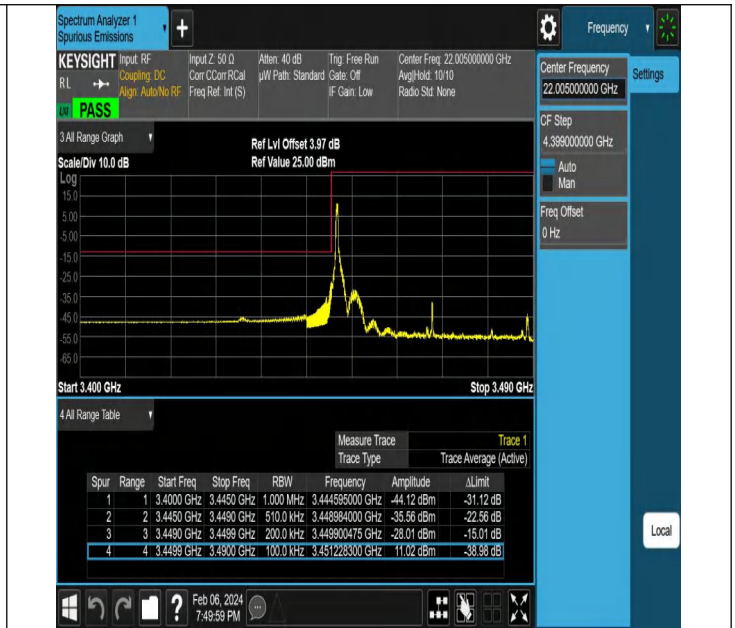

NTNV-N77-3450-3550-PC2-30-40-L-DFT-PI2BPSK-Edge_1RB_Left-Ant1-PASS