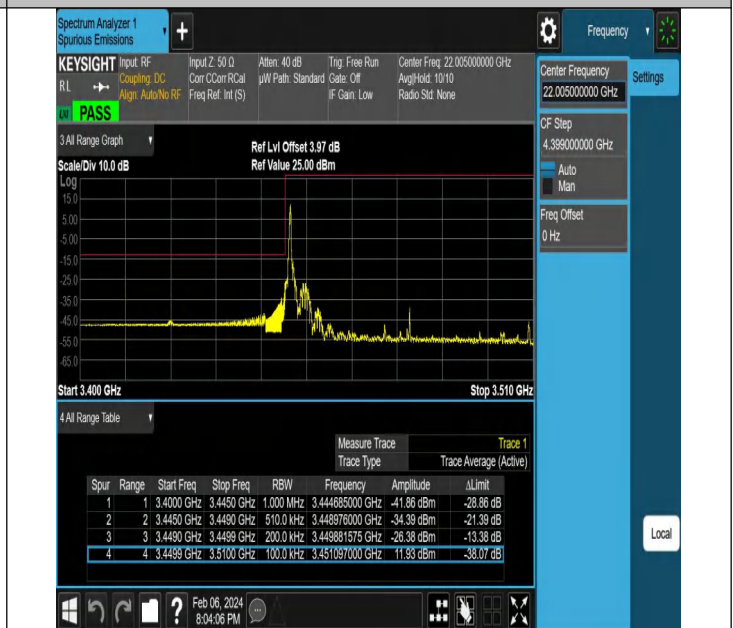

NTNV-N77-3450-3550-PC2-30-50-H-DFT-QPSK-Edge\_1RB\_Right-Ant1-PASS

NTNV-N77-3450-3550-PC2-30-60-L-DFT-PI2BPSK-Outer\_Full-Ant1-PASS

NTNV-N77-3450-3550-PC2-30-60-L-DFT-PI2BPSK-Edge\_1RB\_Left-Ant1-PASS

NTNV-N77-3450-3550-PC2-30-60-L-DFT-QPSK-Outer\_Full-Ant1-PASS