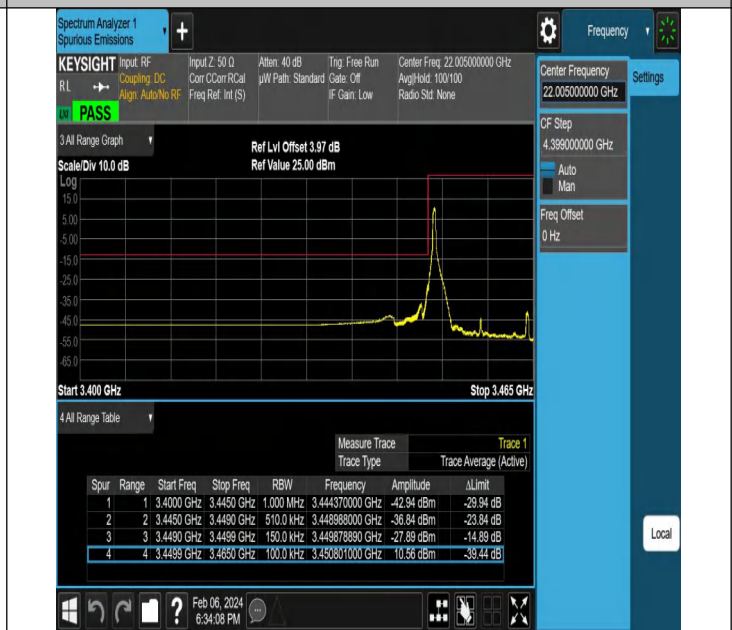

NTNV-N77-3450-3550-PC2-30-10-H-DFT-QPSK-Edge\_1RB\_Right-Ant1-PASS

NTNV-N77-3450-3550-PC2-30-15-L-DFT-PI2BPSK-Outer\_Full-Ant1-PASS

NTNV-N77-3450-3550-PC2-30-15-L-DFT-PI2BPSK-Edge\_1RB\_Left-Ant1-PASS

NTNV-N77-3450-3550-PC2-30-15-L-DFT-QPSK-Outer\_Full-Ant1-PASS