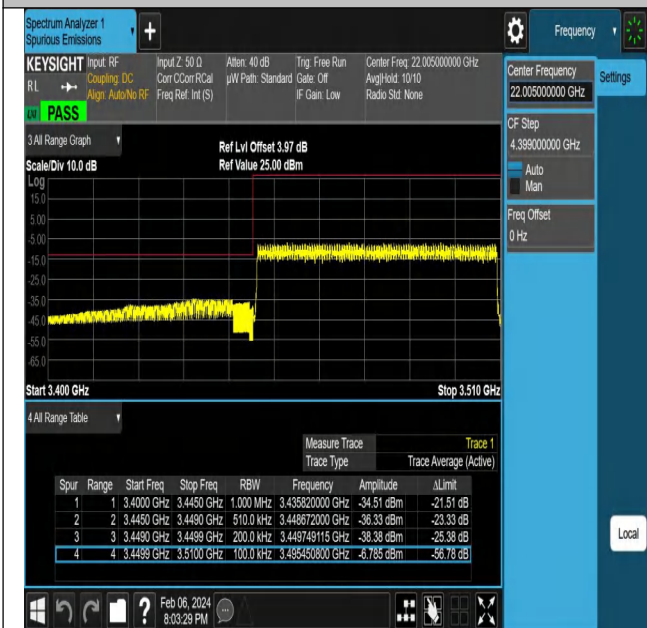

NTNV-N77-3450-3550-PC2-30-60-L-DFT-QPSK-Outer_Full-Ant1-PASS