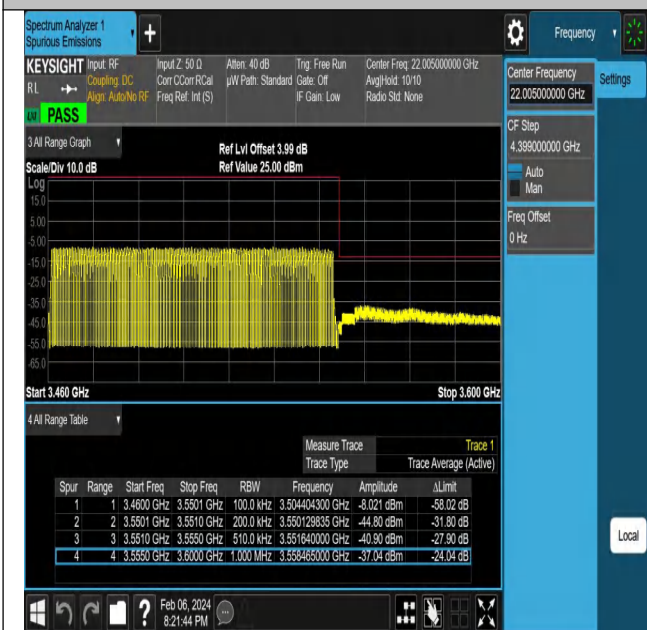

NTNV-N77-3450-3550-PC2-30-80-H-DFT-QPSK-Edge\_1RB\_Right-Ant1-PASS

NTNV-N77-3450-3550-PC2-30-90-L-DFT-PI2BPSK-Outer\_Full-Ant1-PASS

NTNV-N77-3450-3550-PC2-30-90-L-DFT-PI2BPSK-Edge\_1RB\_Left-Ant1-PASS

NTNV-N77-3450-3550-PC2-30-90-L-DFT-QPSK-Outer\_Full-Ant1-PASS

NTNV-N77-3450-3550-PC2-30-90-L-DFT-QPSK-Edge\_1RB\_Left-Ant1-PASS

NTNV-N77-3450-3550-PC2-30-90-H-DFT-PI2BPSK-Outer\_Full-Ant1-PASS

NTNV-N77-3450-3550-PC2-30-90-H-DFT-PI2BPSK-Edge\_1RB\_Right-Ant1-PASS

NTNV-N77-3450-3550-PC2-30-90-H-DFT-QPSK-Outer\_Full-Ant1-PASS