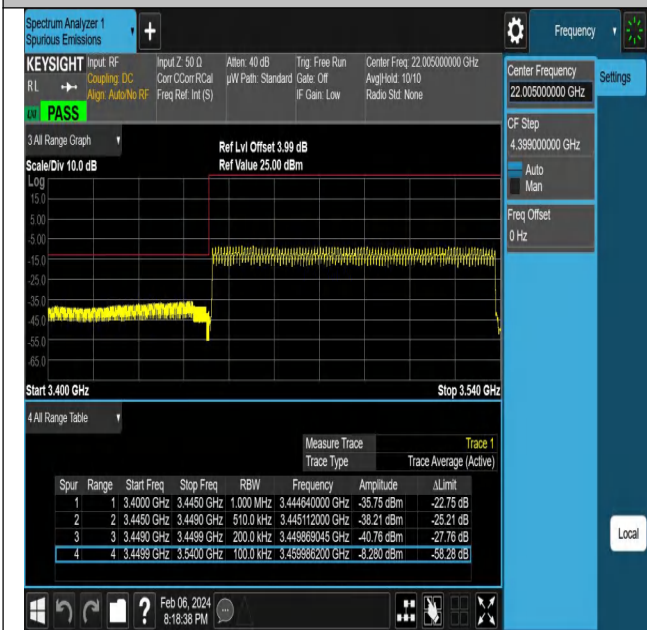

NTNV-N77-3450-3550-PC2-30-80-L-DFT-QPSK-Edge\_1RB\_Left-Ant1-PASS

NTNV-N77-3450-3550-PC2-30-80-H-DFT-PI2BPSK-Outer\_Full-Ant1-PASS

NTNV-N77-3450-3550-PC2-30-80-H-DFT-PI2BPSK-Edge\_1RB\_Right-Ant1-PASS

NTNV-N77-3450-3550-PC2-30-80-H-DFT-QPSK-Outer\_Full-Ant1-PASS

NTNV-N77-3450-3550-PC2-30-80-H-DFT-QPSK-Edge\_1RB\_Right-Ant1-PASS

NTNV-N77-3450-3550-PC2-30-90-L-DFT-PI2BPSK-Outer\_Full-Ant1-PASS

NTNV-N77-3450-3550-PC2-30-90-L-DFT-PI2BPSK-Edge\_1RB\_Left-Ant1-PASS

NTNV-N77-3450-3550-PC2-30-90-L-DFT-QPSK-Outer\_Full-Ant1-PASS