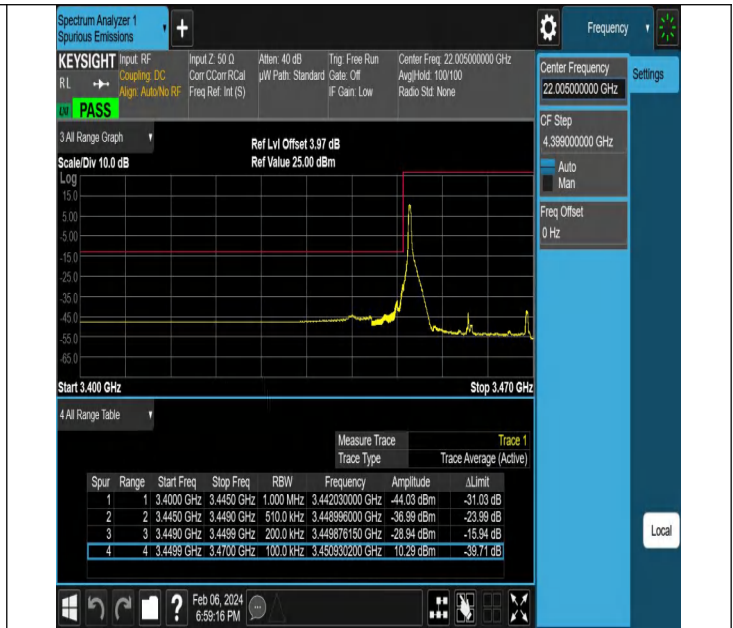

NTNV-N77-3450-3550-PC2-30-20-L-DFT-PI2BPSK-Edge_1RB_Left-Ant1-PASS