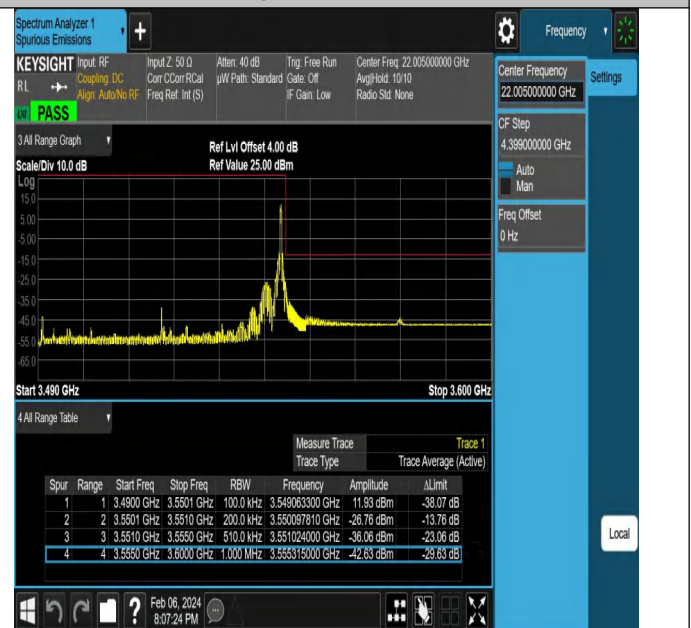

NTNV-N77-3450-3550-PC2-30-60-L-DFT-QPSK-Edge\_1RB\_Left-Ant1-PASS

NTNV-N77-3450-3550-PC2-30-60-H-DFT-PI2BPSK-Outer\_Full-Ant1-PASS

NTNV-N77-3450-3550-PC2-30-60-H-DFT-PI2BPSK-Edge\_1RB\_Right-Ant1-PASS

NTNV-N77-3450-3550-PC2-30-60-H-DFT-QPSK-Outer\_Full-Ant1-PASS