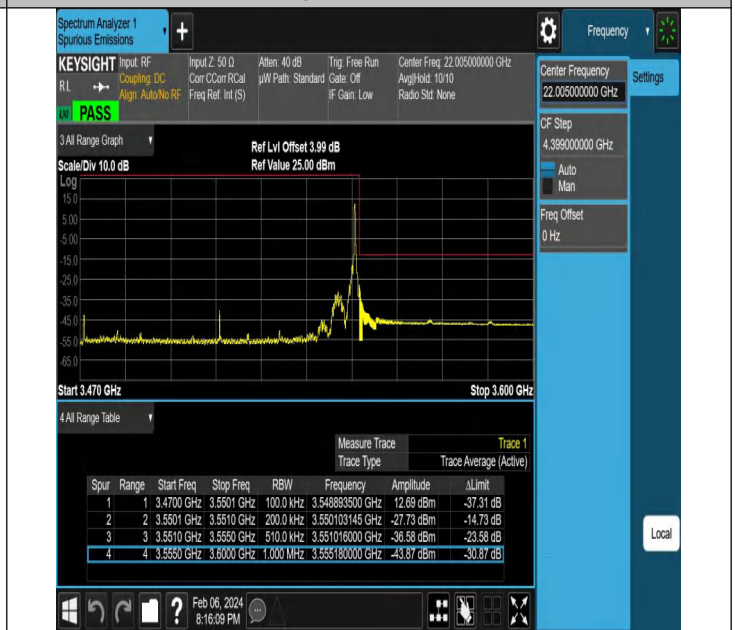

NTNV-N77-3450-3550-PC2-30-80-L-DFT-QPSK-Edge\_1RB\_Left-Ant1-PASS

NTNV-N77-3450-3550-PC2-30-80-H-DFT-PI2BPSK-Outer\_Full-Ant1-PASS

NTNV-N77-3450-3550-PC2-30-80-H-DFT-PI2BPSK-Edge\_1RB\_Right-Ant1-PASS

NTNV-N77-3450-3550-PC2-30-80-H-DFT-QPSK-Outer\_Full-Ant1-PASS