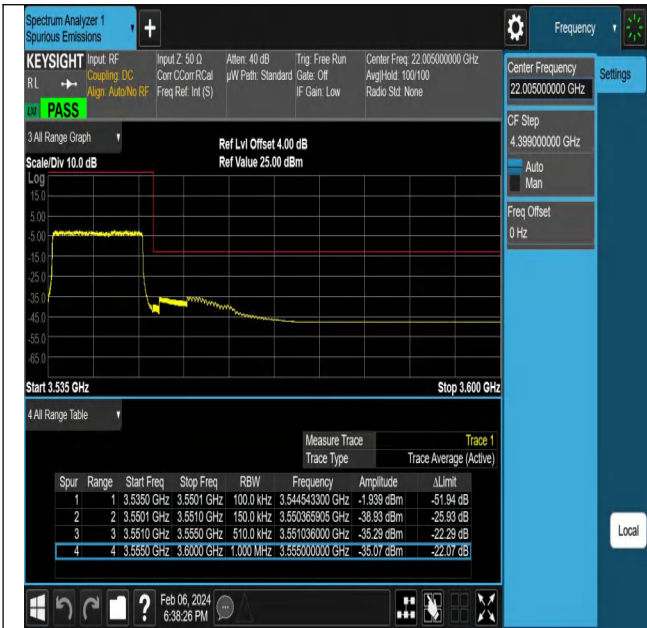

NTNV-N77-3450-3550-PC2-30-10-H-DFT-QPSK-Edge\_1RB\_Right-Ant1-PASS

NTNV-N77-3450-3550-PC2-30-15-L-DFT-PI2BPSK-Outer\_Full-Ant1-PASS

NTNV-N77-3450-3550-PC2-30-15-L-DFT-PI2BPSK-Edge\_1RB\_Left-Ant1-PASS

NTNV-N77-3450-3550-PC2-30-15-L-DFT-QPSK-Outer\_Full-Ant1-PASS

NTNV-N77-3450-3550-PC2-30-15-L-DFT-QPSK-Edge\_1RB\_Left-Ant1-PASS

NTNV-N77-3450-3550-PC2-30-15-H-DFT-PI2BPSK-Outer\_Full-Ant1-PASS

NTNV-N77-3450-3550-PC2-30-15-H-DFT-PI2BPSK-Edge\_1RB\_Right-Ant1-PASS

NTNV-N77-3450-3550-PC2-30-15-H-DFT-QPSK-Outer\_Full-Ant1-PASS