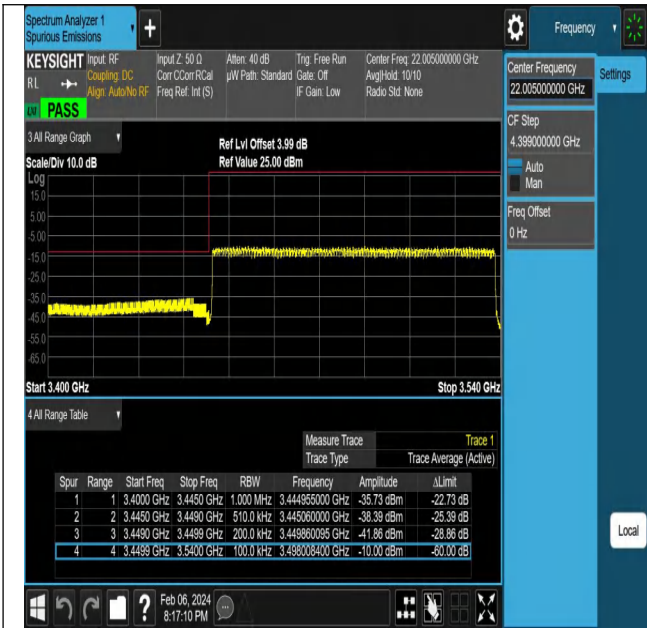

NTNV-N77-3450-3550-PC2-30-80-L-DFT-QPSK-Edge\_1RB\_Left-Ant1-PASS

NTNV-N77-3450-3550-PC2-30-80-H-DFT-PI2BPSK-Outer\_Full-Ant1-PASS

NTNV-N77-3450-3550-PC2-30-80-H-DFT-PI2BPSK-Edge\_1RB\_Right-Ant1-PASS

NTNV-N77-3450-3550-PC2-30-80-H-DFT-QPSK-Outer\_Full-Ant1-PASS

NTNV-N77-3450-3550-PC2-30-80-H-DFT-QPSK-Edge\_1RB\_Right-Ant1-PASS

NTNV-N77-3450-3550-PC2-30-90-L-DFT-PI2BPSK-Outer\_Full-Ant1-PASS

NTNV-N77-3450-3550-PC2-30-90-L-DFT-PI2BPSK-Edge\_1RB\_Left-Ant1-PASS

NTNV-N77-3450-3550-PC2-30-90-L-DFT-QPSK-Outer\_Full-Ant1-PASS