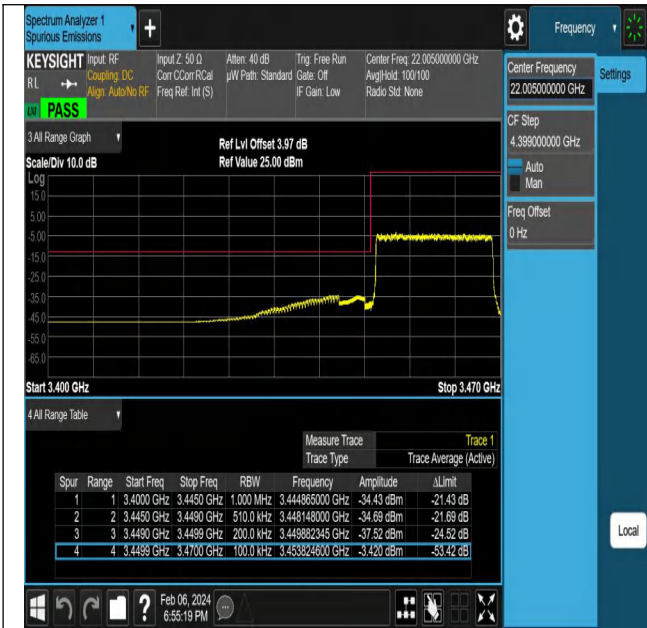

NTNV-N77-3450-3550-PC2-30-15-L-DFT-QPSK-Edge\_1RB\_Left-Ant1-PASS

NTNV-N77-3450-3550-PC2-30-15-H-DFT-PI2BPSK-Outer\_Full-Ant1-PASS

NTNV-N77-3450-3550-PC2-30-15-H-DFT-PI2BPSK-Edge\_1RB\_Right-Ant1-PASS

NTNV-N77-3450-3550-PC2-30-15-H-DFT-QPSK-Outer\_Full-Ant1-PASS

NTNV-N77-3450-3550-PC2-30-15-H-DFT-QPSK-Edge\_1RB\_Right-Ant1-PASS

NTNV-N77-3450-3550-PC2-30-20-L-DFT-PI2BPSK-Outer\_Full-Ant1-PASS

NTNV-N77-3450-3550-PC2-30-20-L-DFT-PI2BPSK-Edge\_1RB\_Left-Ant1-PASS

NTNV-N77-3450-3550-PC2-30-20-L-DFT-QPSK-Outer\_Full-Ant1-PASS