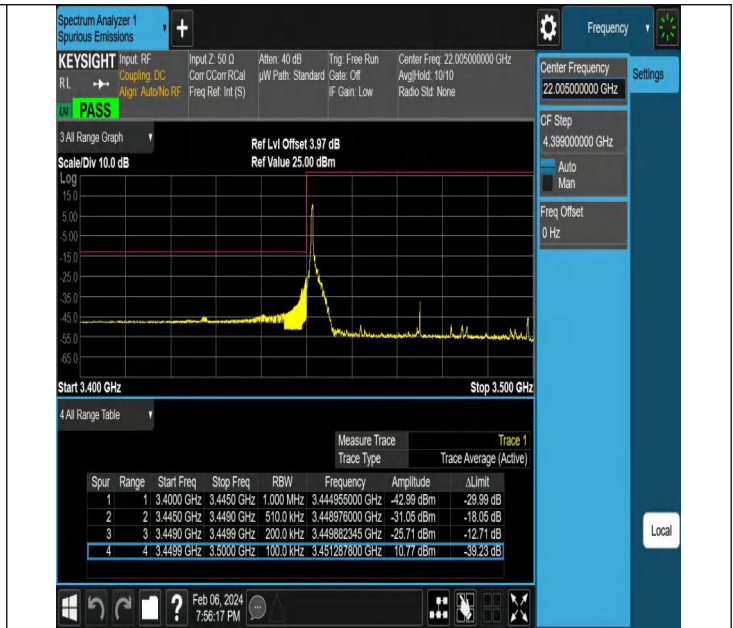

NTNV-N77-3450-3550-PC2-30-50-L-DFT-PI2BPSK-Edge_1RB_Left-Ant1-PASS