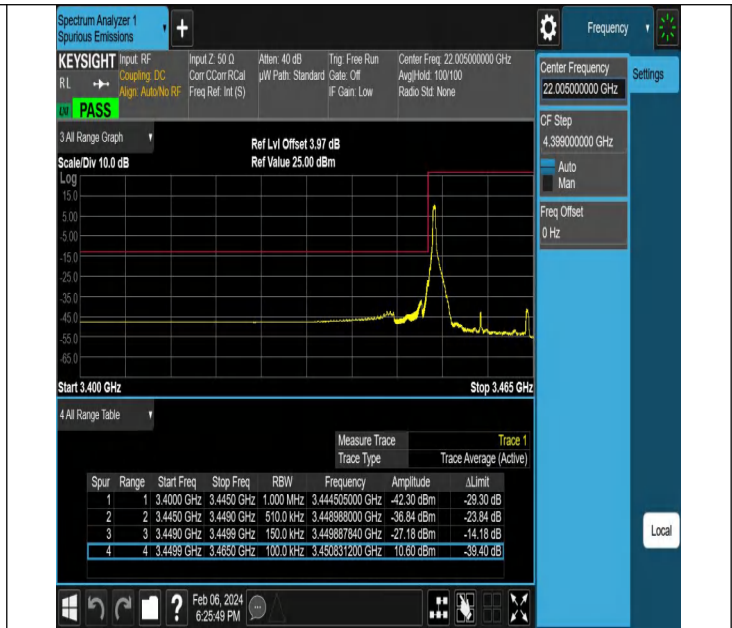

NTNV-N77-3450-3550-PC2-30-15-L-DFT-PI2BPSK-Edge_1RB_Left-Ant1-PASS