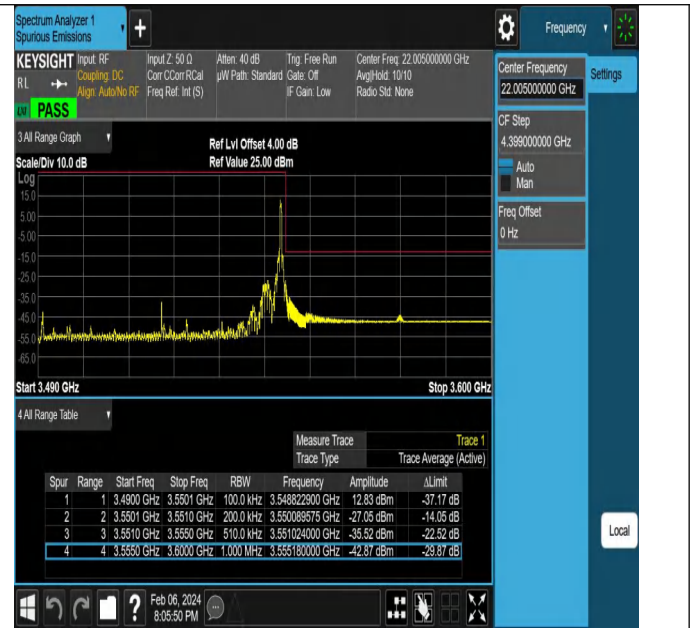

NTNV-N77-3450-3550-PC2-30-60-H-DFT-PI2BPSK-Edge_1RB_Right-Ant1-PASS