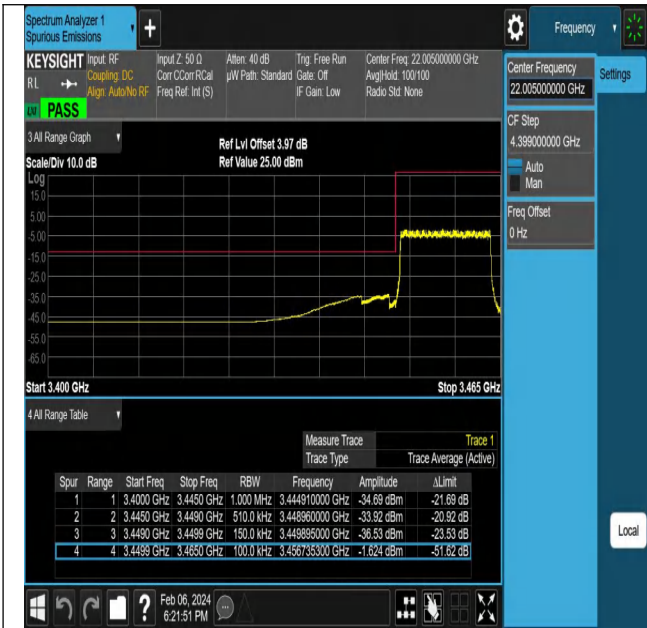

NTNV-N77-3450-3550-PC2-30-15-L-DFT-PI2BPSK-Outer_Full-Ant1-PASS