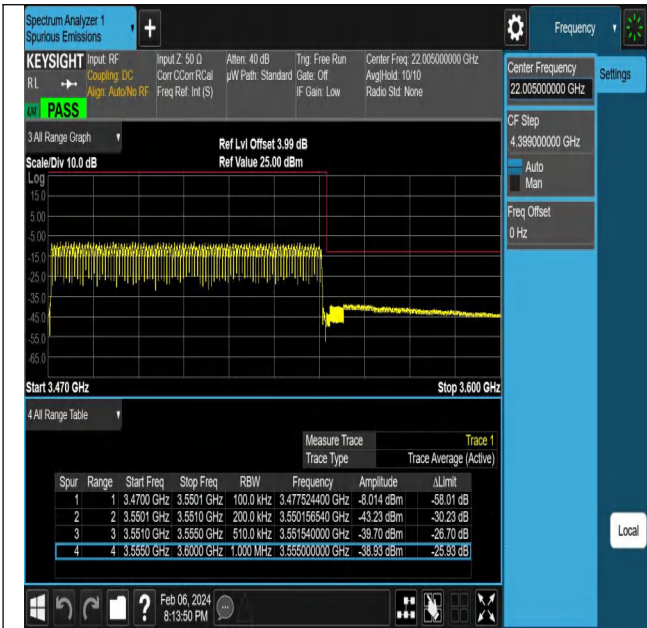

NTNV-N77-3450-3550-PC2-30-80-H-DFT-PI2BPSK-Outer_Full-Ant1-PASS