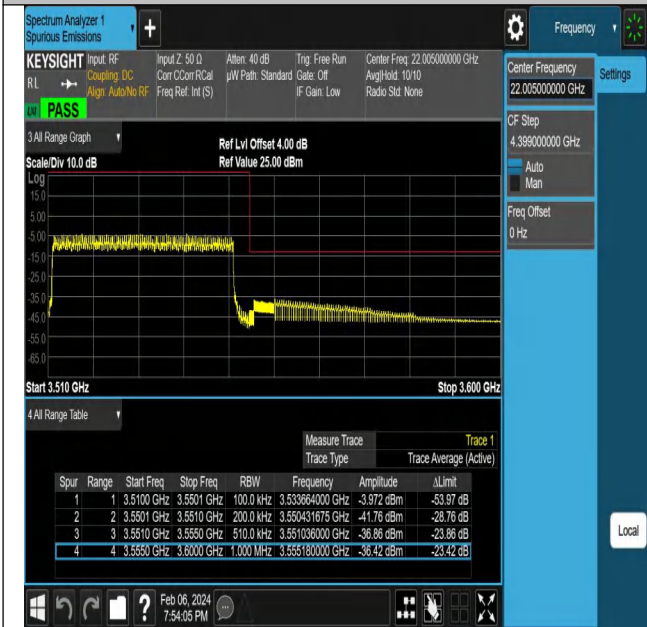

NTNV-N77-3450-3550-PC2-30-40-H-DFT-QPSK-Outer_Full-Ant1-PASS