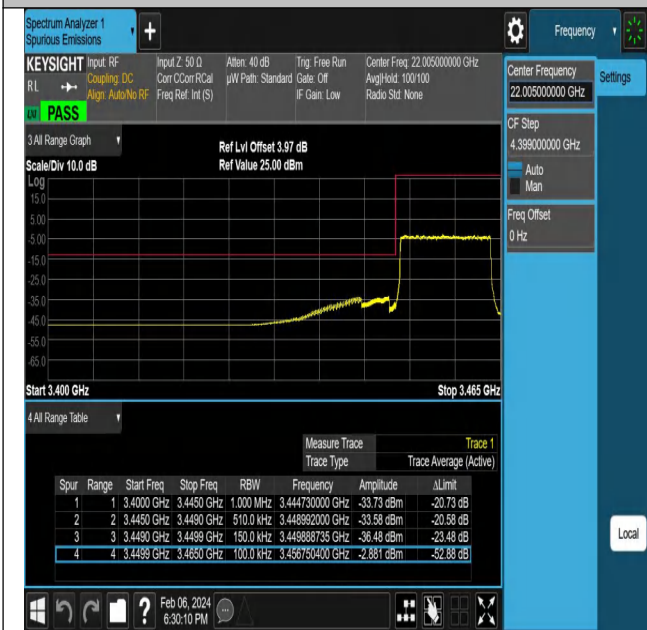

NTNV-N77-3450-3550-PC2-30-15-L-DFT-QPSK-Outer_Full-Ant1-PASS