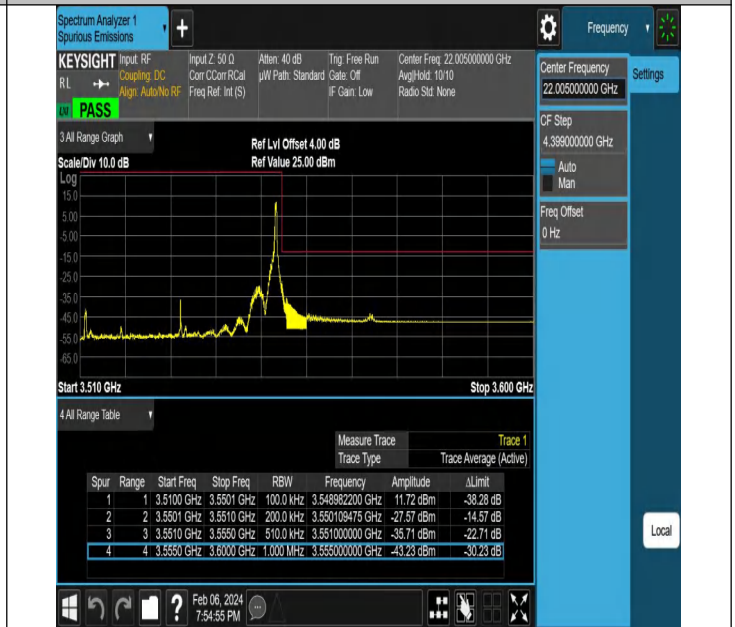

NTNV-N77-3450-3550-PC2-30-40-L-DFT-QPSK-Edge\_1RB\_Left-Ant1-PASS

NTNV-N77-3450-3550-PC2-30-40-H-DFT-PI2BPSK-Outer\_Full-Ant1-PASS

NTNV-N77-3450-3550-PC2-30-40-H-DFT-PI2BPSK-Edge\_1RB\_Right-Ant1-PASS

NTNV-N77-3450-3550-PC2-30-40-H-DFT-QPSK-Outer\_Full-Ant1-PASS