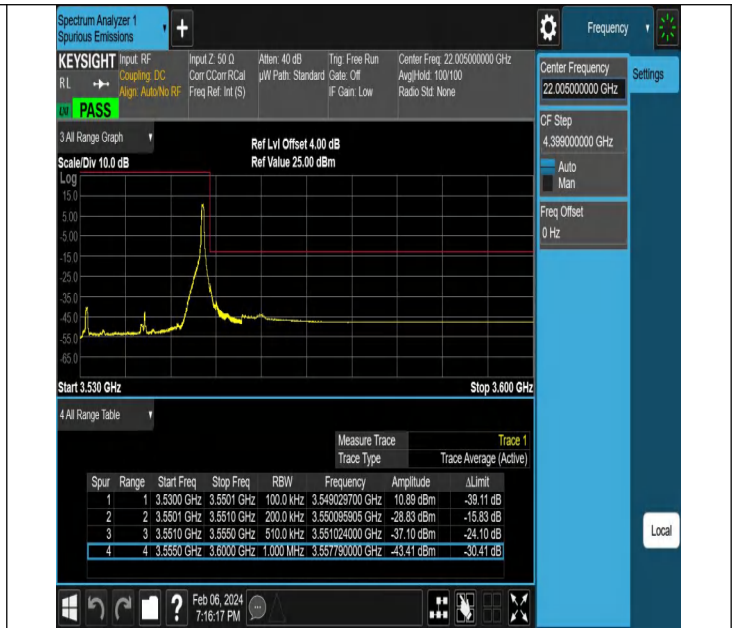

NTNV-N77-3450-3550-PC2-30-20-H-DFT-PI2BPSK-Edge_1RB_Right-Ant1-PASS