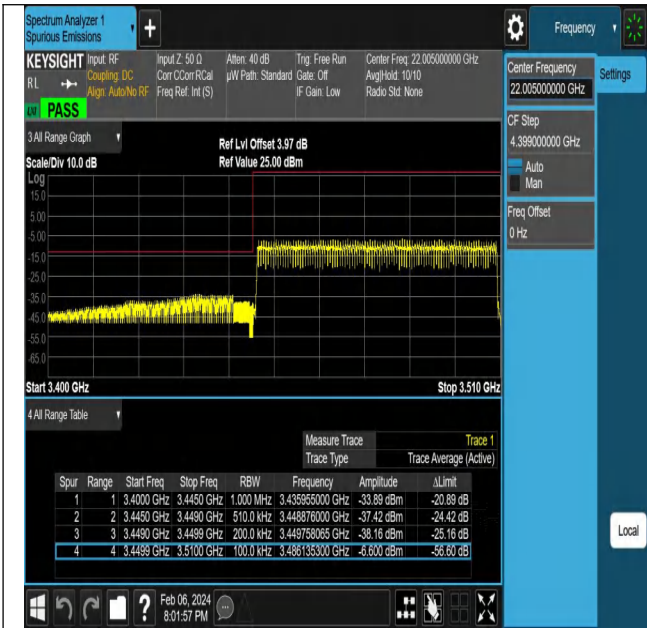

NTNV-N77-3450-3550-PC2-30-60-L-DFT-PI2BPSK-Outer_Full-Ant1-PASS