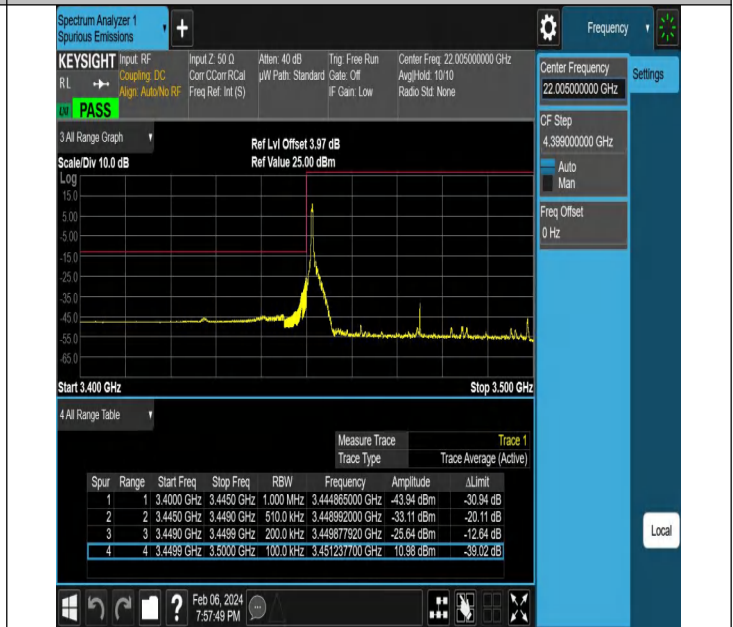

NTNV-N77-3450-3550-PC2-30-40-H-DFT-QPSK-Edge\_1RB\_Right-Ant1-PASS

NTNV-N77-3450-3550-PC2-30-50-L-DFT-PI2BPSK-Outer\_Full-Ant1-PASS

NTNV-N77-3450-3550-PC2-30-50-L-DFT-PI2BPSK-Edge\_1RB\_Left-Ant1-PASS

NTNV-N77-3450-3550-PC2-30-50-L-DFT-QPSK-Outer\_Full-Ant1-PASS