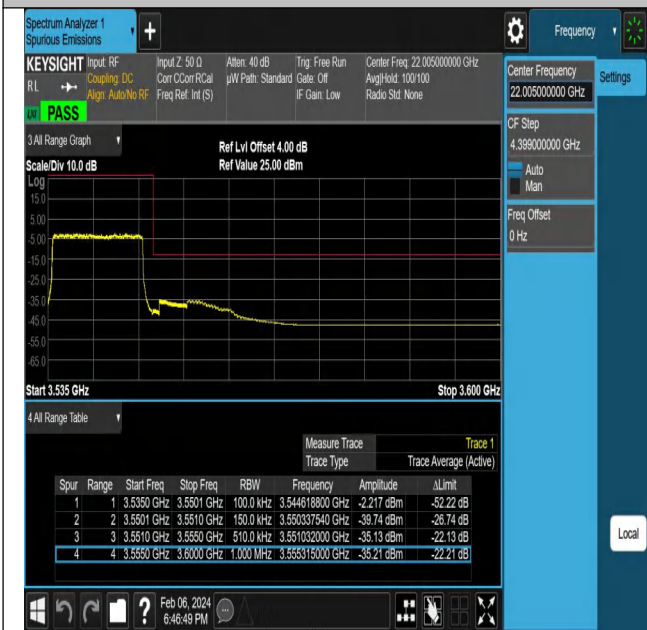

NTNV-N77-3450-3550-PC2-30-15-H-DFT-QPSK-Outer_Full-Ant1-PASS