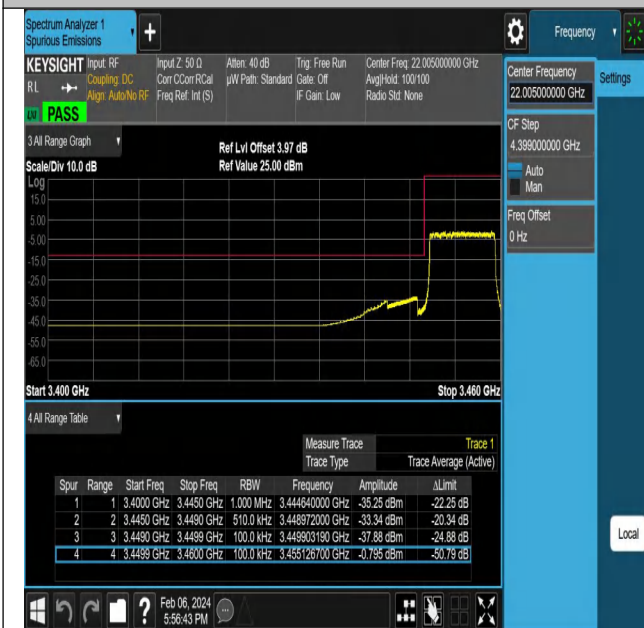

# Band Edge for SA

## Test Graphs

NTNV-N77-3450-3550-PC2-30-10-L-DFT-PI2BPSK-Outer\_Full-Ant1-PASS

NTNV-N77-3450-3550-PC2-30-10-L-DFT-PI2BPSK-Edge\_1RB\_Left-Ant1-PASS

NTNV-N77-3450-3550-PC2-30-10-L-DFT-QPSK-Outer\_Full-Ant1-PASS