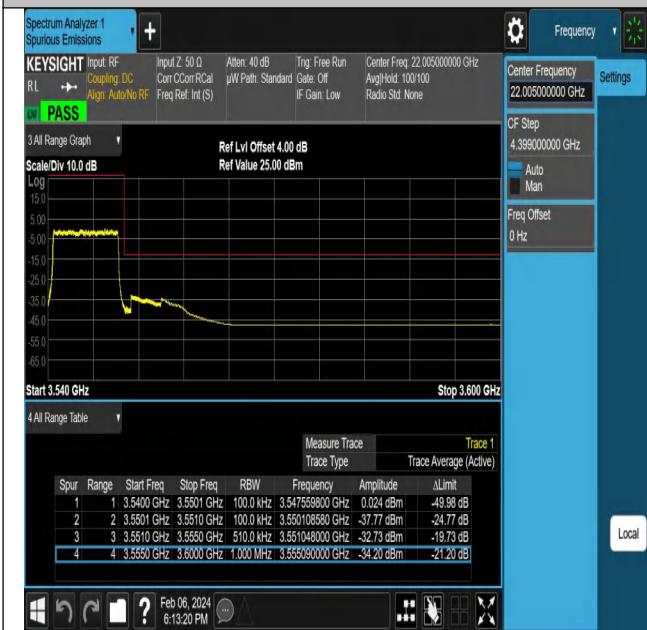

NTNV-N77-3450-3550-PC2-30-10-H-DFT-QPSK-Outer_Full-Ant1-PASS