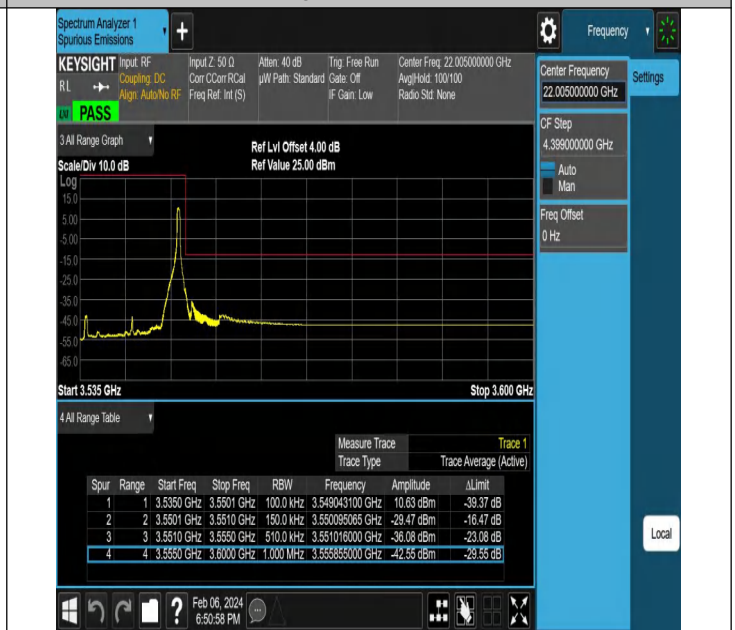

NTNV-N77-3450-3550-PC2-30-15-L-DFT-QPSK-Edge\_1RB\_Left-Ant1-PASS

NTNV-N77-3450-3550-PC2-30-15-H-DFT-PI2BPSK-Outer\_Full-Ant1-PASS

NTNV-N77-3450-3550-PC2-30-15-H-DFT-PI2BPSK-Edge\_1RB\_Right-Ant1-PASS

NTNV-N77-3450-3550-PC2-30-15-H-DFT-QPSK-Outer\_Full-Ant1-PASS