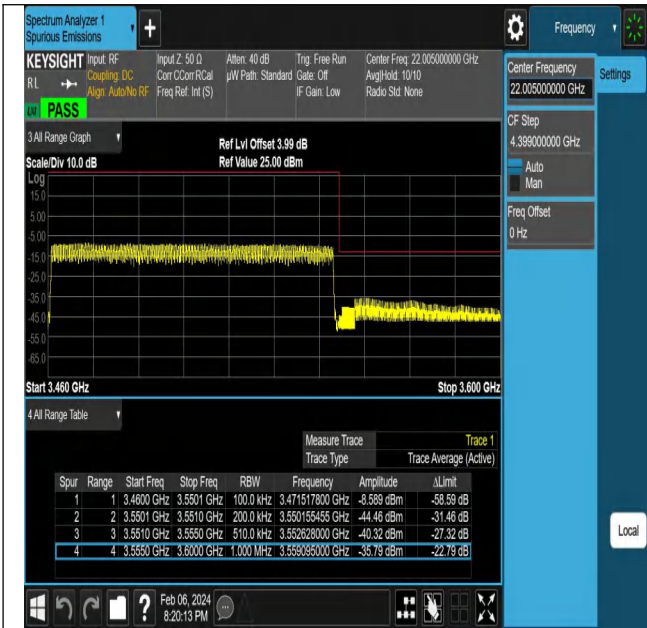

NTNV-N77-3450-3550-PC2-30-80-H-DFT-QPSK-Edge\_1RB\_Right-Ant1-PASS

NTNV-N77-3450-3550-PC2-30-90-L-DFT-PI2BPSK-Outer\_Full-Ant1-PASS

NTNV-N77-3450-3550-PC2-30-90-L-DFT-PI2BPSK-Edge\_1RB\_Left-Ant1-PASS

NTNV-N77-3450-3550-PC2-30-90-L-DFT-QPSK-Outer\_Full-Ant1-PASS

NTNV-N77-3450-3550-PC2-30-90-L-DFT-QPSK-Edge\_1RB\_Left-Ant1-PASS

NTNV-N77-3450-3550-PC2-30-90-H-DFT-PI2BPSK-Outer\_Full-Ant1-PASS

NTNV-N77-3450-3550-PC2-30-90-H-DFT-PI2BPSK-Edge\_1RB\_Right-Ant1-PASS

NTNV-N77-3450-3550-PC2-30-90-H-DFT-QPSK-Outer\_Full-Ant1-PASS