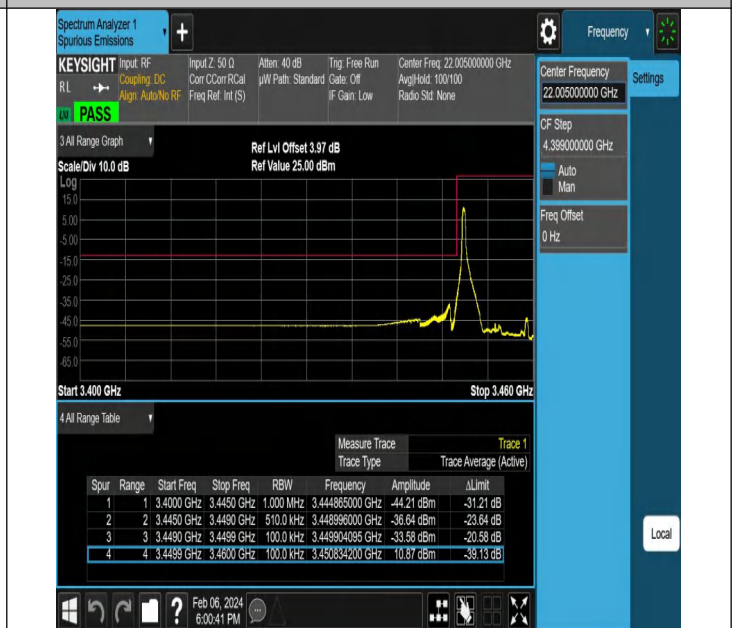

## Test Graphs

NTNV-N77-3450-3550-PC2-30-10-L-DFT-PI2BPSK-Outer\_Full-Ant1-PASS

NTNV-N77-3450-3550-PC2-30-10-L-DFT-PI2BPSK-Edge\_1RB\_Left-Ant1-PASS

NTNV-N77-3450-3550-PC2-30-10-L-DFT-QPSK-Outer\_Full-Ant1-PASS