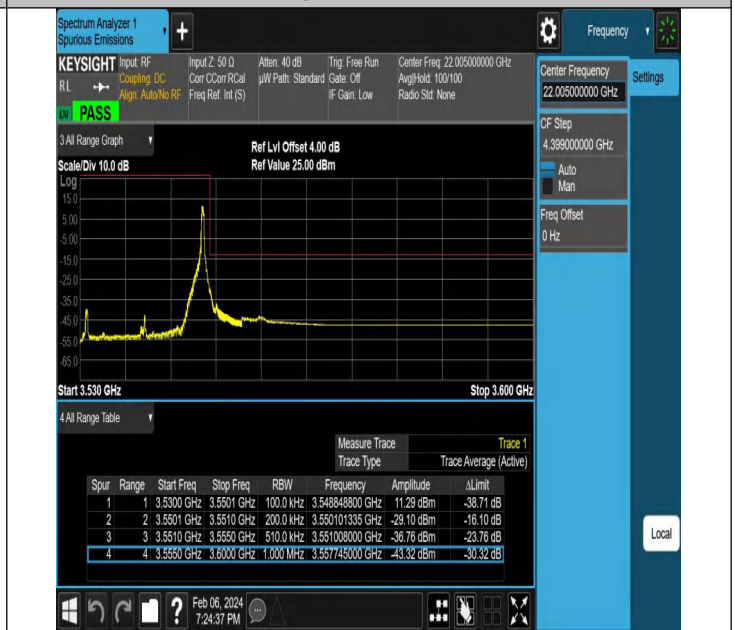

NTNV-N77-3450-3550-PC2-30-20-L-DFT-QPSK-Edge\_1RB\_Left-Ant1-PASS

NTNV-N77-3450-3550-PC2-30-20-H-DFT-PI2BPSK-Outer\_Full-Ant1-PASS

NTNV-N77-3450-3550-PC2-30-20-H-DFT-PI2BPSK-Edge\_1RB\_Right-Ant1-PASS

NTNV-N77-3450-3550-PC2-30-20-H-DFT-QPSK-Outer\_Full-Ant1-PASS