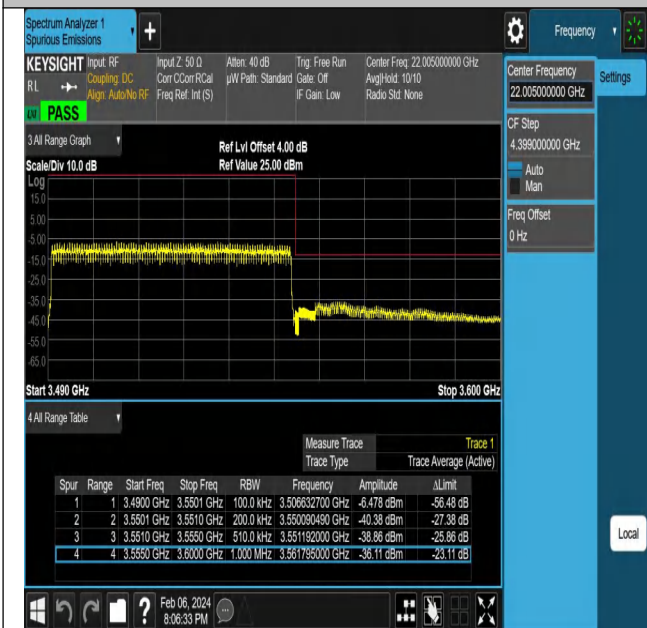

NTNV-N77-3450-3550-PC2-30-60-H-DFT-QPSK-Outer_Full-Ant1-PASS