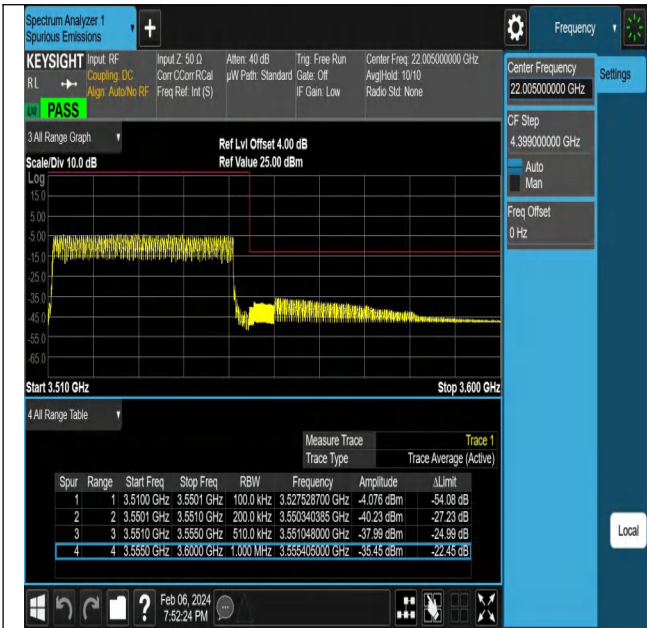

NTNV-N77-3450-3550-PC2-30-40-H-DFT-PI2BPSK-Outer_Full-Ant1-PASS