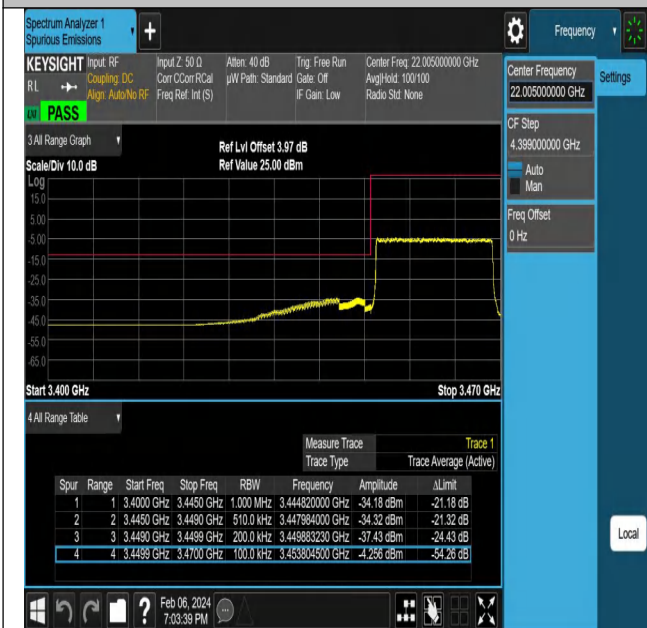

NTNV-N77-3450-3550-PC2-30-20-L-DFT-QPSK-Outer_Full-Ant1-PASS