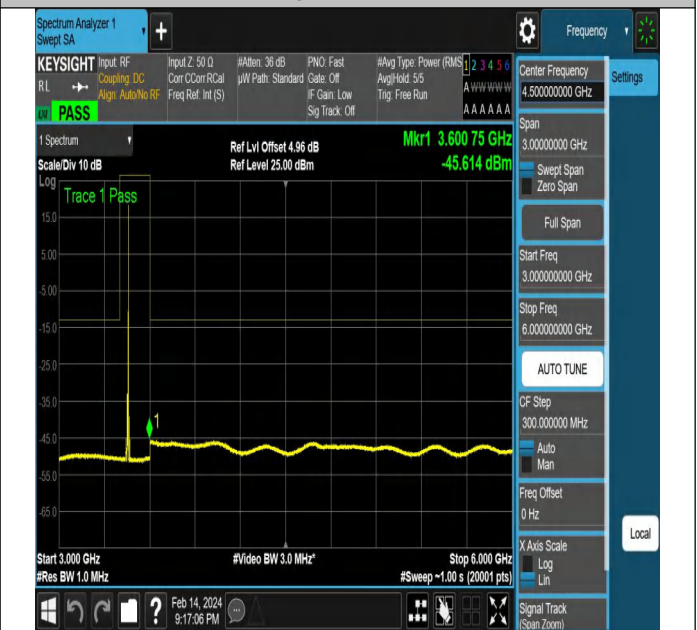

NTNV-N77-3450-3550-PC2-30-10-L-DFT-PI2BPSK-Edge_1R
B_Right-Ant1-PASS