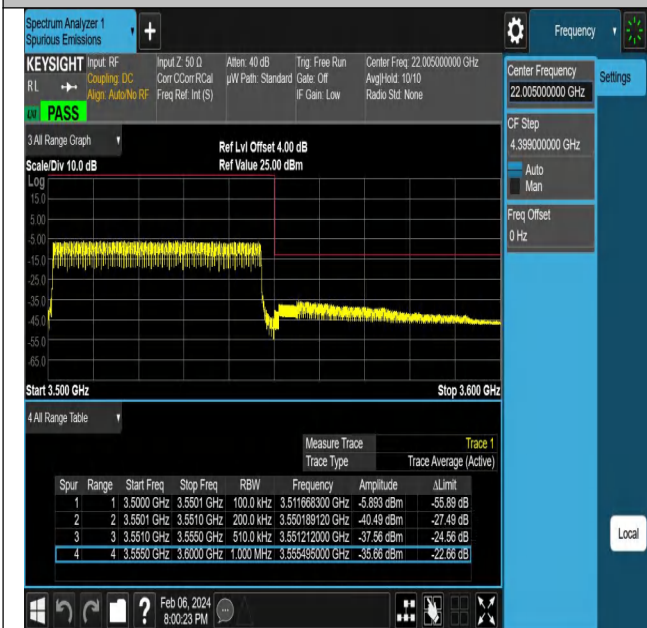

NTNV-N77-3450-3550-PC2-30-50-H-DFT-QPSK-Outer_Full-Ant1-PASS