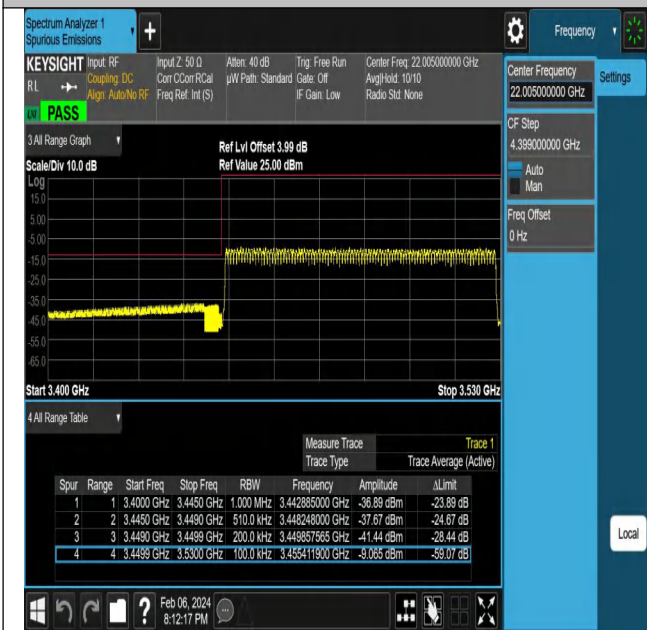

NTNV-N77-3450-3550-PC2-30-80-L-DFT-QPSK-Outer_Full-Ant1-PASS