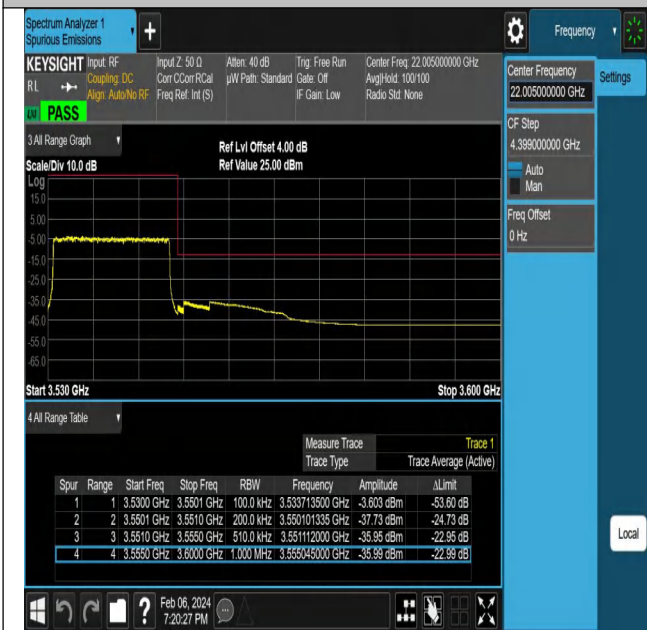

NTNV-N77-3450-3550-PC2-30-15-H-DFT-QPSK-Edge\_1RB\_Right-Ant1-PASS

NTNV-N77-3450-3550-PC2-30-20-L-DFT-PI2BPSK-Outer\_Full-Ant1-PASS

NTNV-N77-3450-3550-PC2-30-20-L-DFT-PI2BPSK-Edge\_1RB\_Left-Ant1-PASS

NTNV-N77-3450-3550-PC2-30-20-L-DFT-QPSK-Outer\_Full-Ant1-PASS

NTNV-N77-3450-3550-PC2-30-20-L-DFT-QPSK-Edge\_1RB\_Left-Ant1-PASS

NTNV-N77-3450-3550-PC2-30-20-H-DFT-PI2BPSK-Outer\_Full-Ant1-PASS

NTNV-N77-3450-3550-PC2-30-20-H-DFT-PI2BPSK-Edge\_1RB\_Right-Ant1-PASS

NTNV-N77-3450-3550-PC2-30-20-H-DFT-QPSK-Outer\_Full-Ant1-PASS