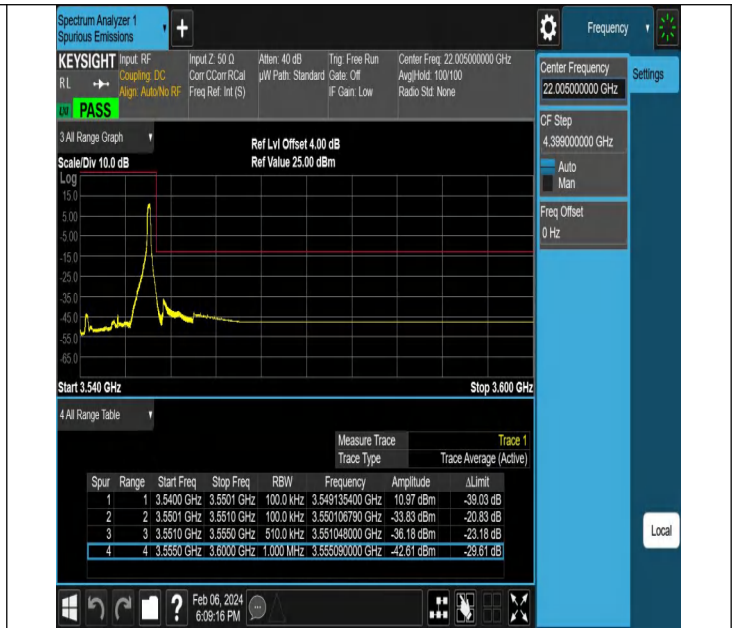

NTNV-N77-3450-3550-PC2-30-10-H-DFT-PI2BPSK-Edge_1RB_Right-Ant1-PASS