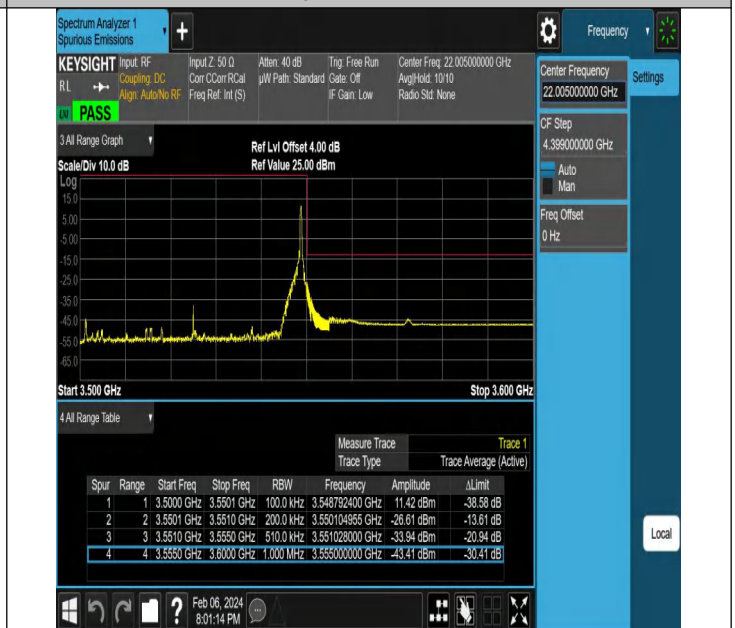

NTNV-N77-3450-3550-PC2-30-50-L-DFT-QPSK-Edge\_1RB\_Left-Ant1-PASS

NTNV-N77-3450-3550-PC2-30-50-H-DFT-PI2BPSK-Outer\_Full-Ant1-PASS

NTNV-N77-3450-3550-PC2-30-50-H-DFT-PI2BPSK-Edge\_1RB\_Right-Ant1-PASS

NTNV-N77-3450-3550-PC2-30-50-H-DFT-QPSK-Outer\_Full-Ant1-PASS