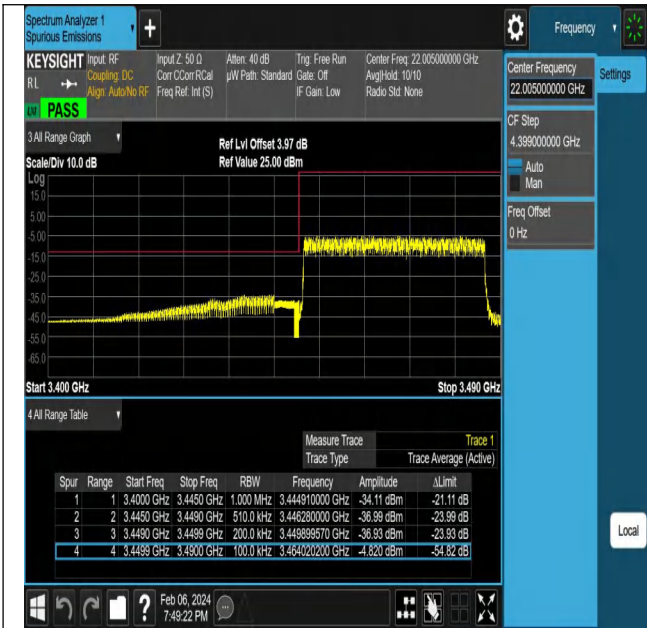

NTNV-N77-3450-3550-PC2-30-20-L-DFT-QPSK-Edge\_1RB\_Left-Ant1-PASS

NTNV-N77-3450-3550-PC2-30-20-H-DFT-PI2BPSK-Outer\_Full-Ant1-PASS

NTNV-N77-3450-3550-PC2-30-20-H-DFT-PI2BPSK-Edge\_1RB\_Right-Ant1-PASS

NTNV-N77-3450-3550-PC2-30-20-H-DFT-QPSK-Outer\_Full-Ant1-PASS

NTNV-N77-3450-3550-PC2-30-20-H-DFT-QPSK-Edge\_1RB\_Rig-ht-Ant1-PASS

NTNV-N77-3450-3550-PC2-30-40-L-DFT-PI2BPSK-Outer\_Full-Ant1-PASS

NTNV-N77-3450-3550-PC2-30-40-L-DFT-PI2BPSK-Edge\_1RB\_Left-Ant1-PASS

NTNV-N77-3450-3550-PC2-30-40-L-DFT-QPSK-Outer\_Full-Ant1-PASS