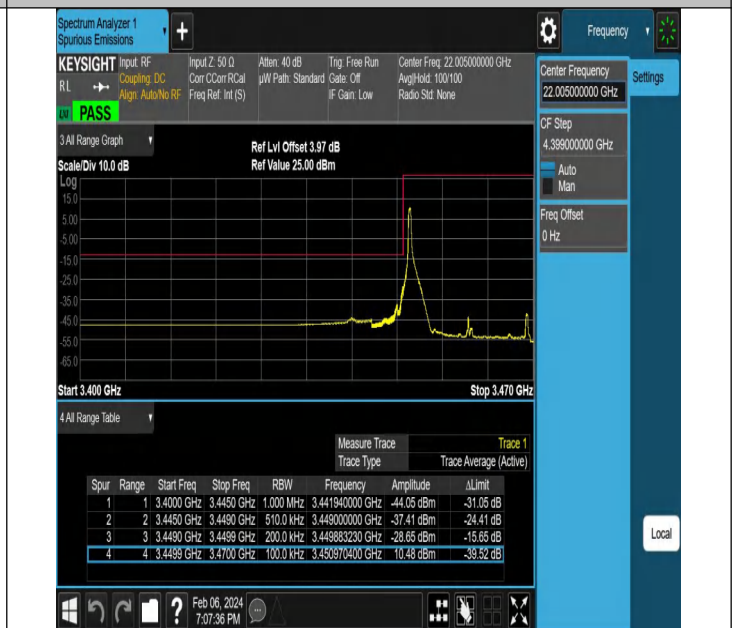

NTNV-N77-3450-3550-PC2-30-15-H-DFT-QPSK-Edge\_1RB\_Right-Ant1-PASS

NTNV-N77-3450-3550-PC2-30-20-L-DFT-PI2BPSK-Outer\_Full-Ant1-PASS

NTNV-N77-3450-3550-PC2-30-20-L-DFT-PI2BPSK-Edge\_1RB\_Left-Ant1-PASS

NTNV-N77-3450-3550-PC2-30-20-L-DFT-QPSK-Outer\_Full-Ant1-PASS