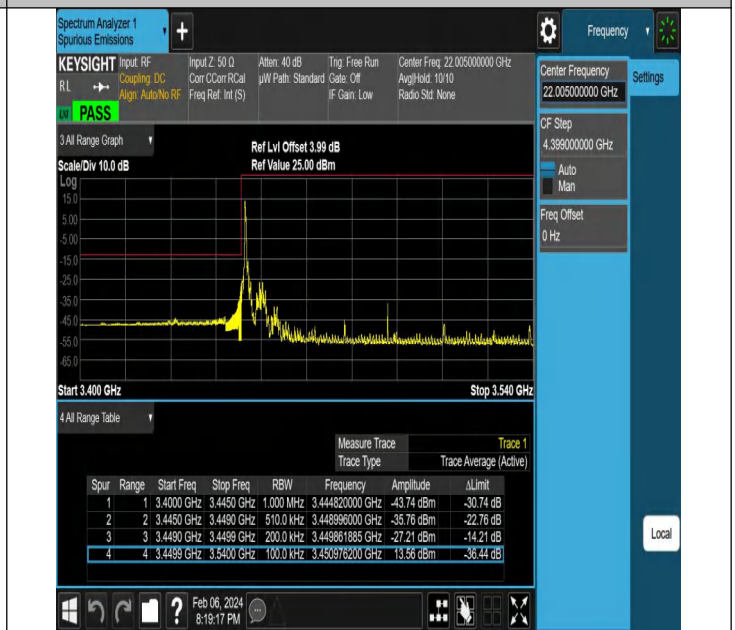

NTNV-N77-3450-3550-PC2-30-80-H-DFT-QPSK-Edge\_1RB\_Right-Ant1-PASS

NTNV-N77-3450-3550-PC2-30-90-L-DFT-PI2BPSK-Outer\_Full-Ant1-PASS

NTNV-N77-3450-3550-PC2-30-90-L-DFT-PI2BPSK-Edge\_1RB\_Left-Ant1-PASS

NTNV-N77-3450-3550-PC2-30-90-L-DFT-QPSK-Outer\_Full-Ant1-PASS