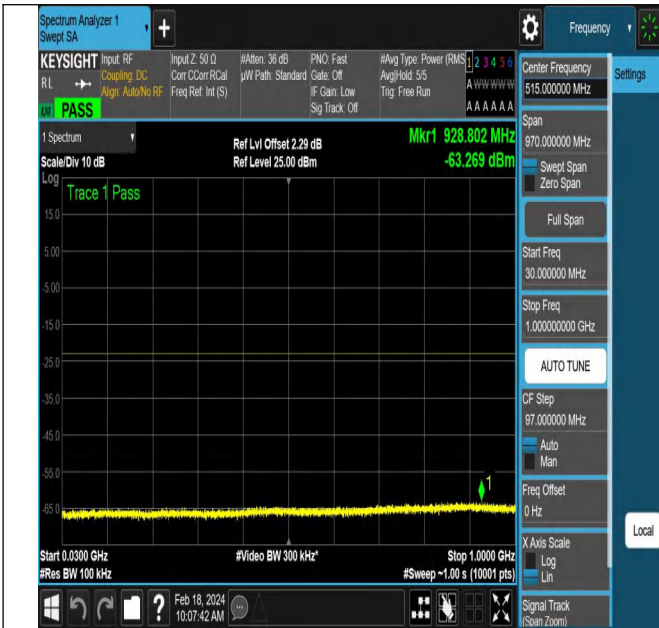

NTNV-DC_5A_n66A-PC3-15-5+5-M+M-QPSK-DFT-PI2BPSK-
Edge_1RB_Left-PASS

NTNV-DC_5A_n66A-PC3-15-5+5-M+M-QPSK-DFT-PI2BPSK-
Edge_1RB_Left-PASS

NTNV-DC_5A_n66A-PC3-15-5+5-M+M-QPSK-DFT-PI2BPSK-
Edge_1RB_Right-PASS

NTNV-DC_5A_n66A-PC3-15-5+5-M+M-QPSK-DFT-PI2BPSK-
Edge_1RB_Right-PASS

NTNV-DC_5A_n66A-PC3-15-5+5-M+M-QPSK-DFT-PI2BPSK-Edge_1RB_Right-PASS

NTNV-DC_5A_n66A-PC3-15-5+5-M+M-QPSK-DFT-PI2BPSK-Edge_1RB_Right-PASS