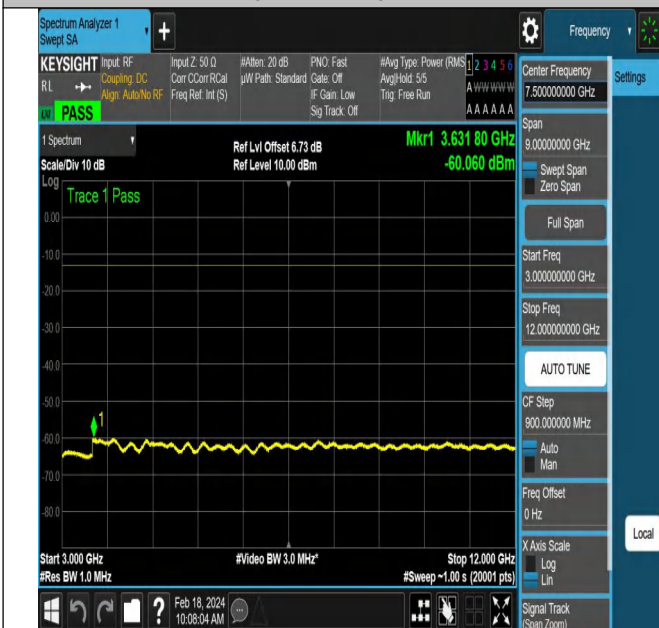

NTNV-DC_5A_n66A-PC3-15-5+5-M+M-QPSK-DFT-PI2BPSK-
Edge_1RB_Left-PASS

NTNV-DC_5A_n66A-PC3-15-5+5-M+M-QPSK-DFT-PI2BPSK-
Edge_1RB_Left-PASS

NTNV-DC_5A_n66A-PC3-15-5+5-M+M-QPSK-DFT-PI2BPSK-
Edge_1RB_Right-PASS

NTNV-DC_5A_n66A-PC3-15-5+5-M+M-QPSK-DFT-PI2BPSK-
Edge_1RB_Right-PASS

NTNV-DC_5A_n66A-PC3-15-5+5-M+M-QPSK-DFT-PI2BPSK-Edge_1RB_Right-PASS

NTNV-DC_5A_n66A-PC3-15-5+5-M+M-QPSK-DFT-PI2BPSK-Edge_1RB_Right-PASS