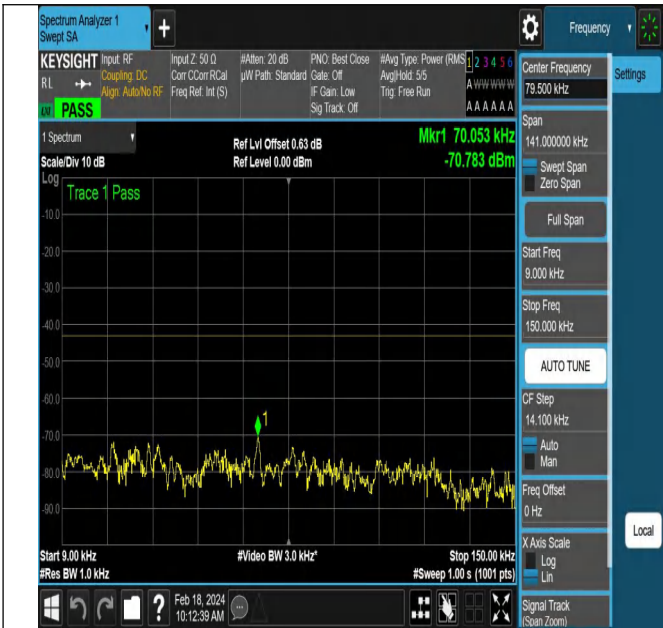

NTNV-DC_5A_n66A-PC3-15-5+5-M+M-QPSK-DFT-QPSK-Ed
ge_1RB_Right-PASS

NTNV-DC_5A_n66A-PC3-15-5+5-M+M-QPSK-CP-QPSK-Edge
e_1RB_Left-PASS