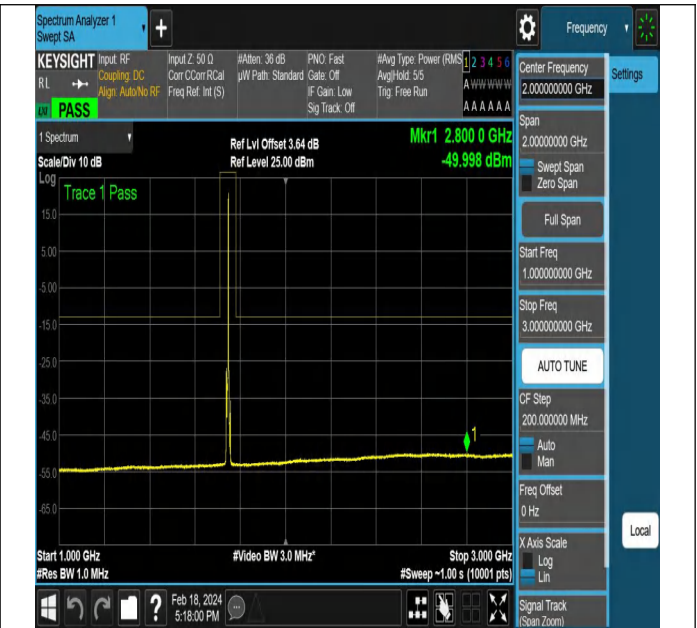

NTNV-DC_5A_n66A-PC3-15-5+5-M+M-QPSK-DFT-PI2BPSK-
Edge_1RB_Right-PASS

NTNV-DC_5A_n66A-PC3-15-5+5-M+M-QPSK-DFT-PI2BPSK-Edge_1RB_Right-PASS