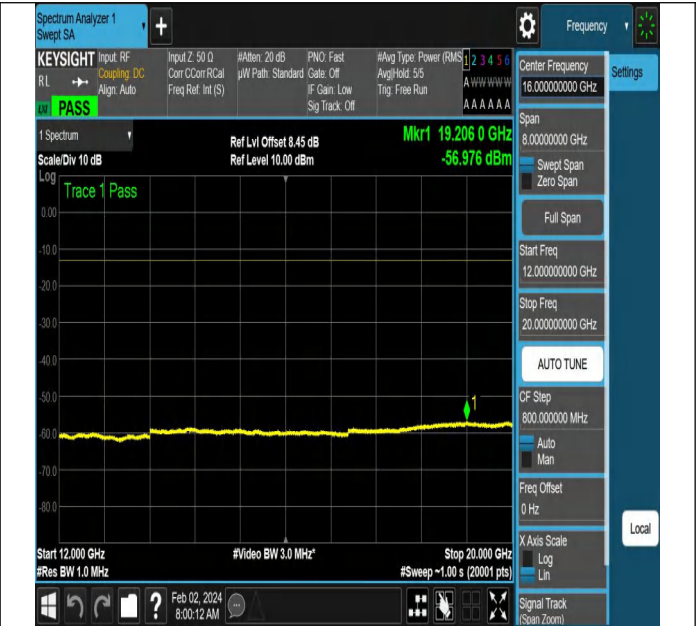

ASS

NTNV-N66-PC3-15-5-H-DFT-PI2BPSK-Edge_1RB_Left-Ant1-
PASS

NTNV-N66-PC3-15-5-H-DFT-PI2BPSK-Edge_1RB_Left-Ant1-
PASS

NTNV-N66-PC3-15-5-H-DFT-PI2BPSK-Edge_1RB_Left-Ant1-
PASS

NTNV-N66-PC3-15-5-H-DFT-PI2BPSK-Edge_1RB_Left-Ant1-
PASS

NTNV-N66-PC3-15-5-H-DFT-PI2BPSK-Edge_1RB_Left-Ant1-

PASS

NTNV-N66-PC3-15-5-H-DFT-PI2BPSK-Edge_1RB_Left-Ant1-

PASS

NTNV-N66-PC3-15-5-H-DFT-PI2BPSK-Edge_1RB_Right-Ant1

-PASS

NTNV-N66-PC3-15-5-H-DFT-PI2BPSK-Edge_1RB_Right-Ant1