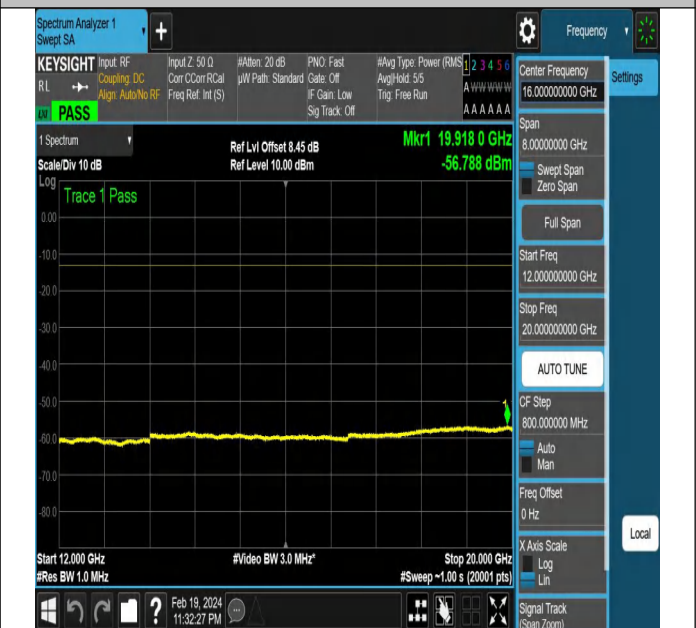

NTNV-N12-PC3-15-10-H-CP-QPSK-Edge_1RB_Right-Ant1-P

ASS