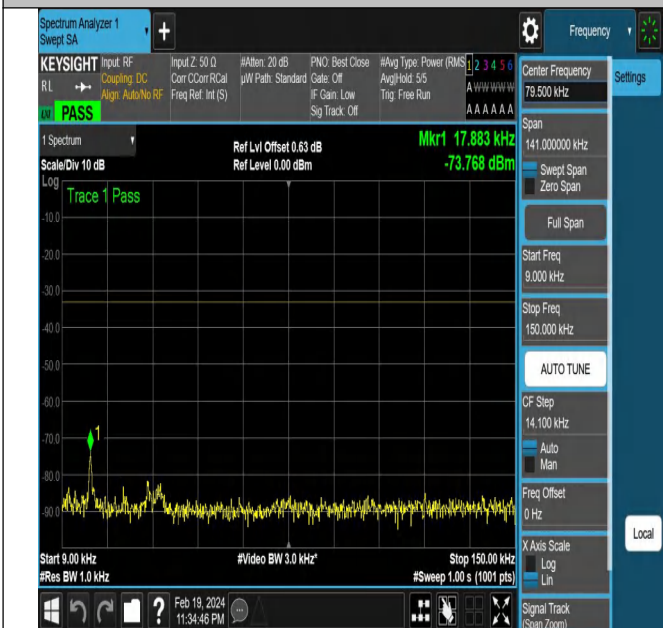

NTNV-N12-PC3-15-15-L-DFT-PI2BPSK-Edge_1RB_Right-Ant
1-PASS