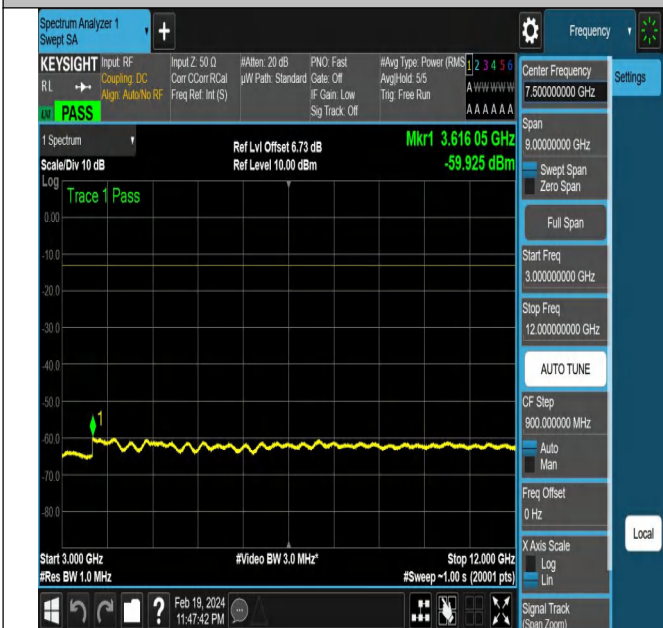

PASS

NTNV-N12-PC3-15-15-M-DFT-QPSK-Edge\_1RB\_Right-Ant1-  
PASS

NTNV-N12-PC3-15-15-M-DFT-QPSK-Edge\_1RB\_Right-Ant1-  
PASS

NTNV-N12-PC3-15-15-M-DFT-QPSK-Edge\_1RB\_Right-Ant1-  
PASS

NTNV-N12-PC3-15-15-M-DFT-QPSK-Edge\_1RB\_Right-Ant1-  
PASS