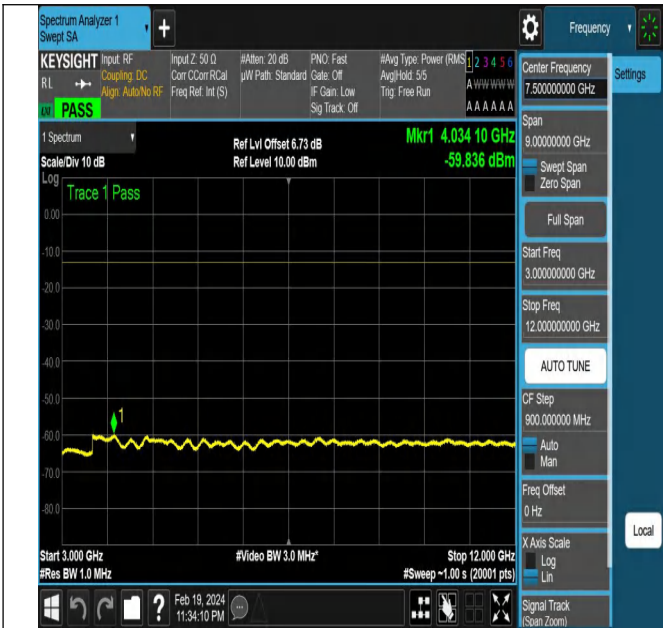

ASS

NTNV-N12-PC3-15-15-L-DFT-PI2BPSK-Edge\_1RB\_Left-Ant1-  
PASS

NTNV-N12-PC3-15-15-L-DFT-PI2BPSK-Edge\_1RB\_Left-Ant1-  
PASS

NTNV-N12-PC3-15-15-L-DFT-PI2BPSK-Edge\_1RB\_Left-Ant1-  
PASS

NTNV-N12-PC3-15-15-L-DFT-PI2BPSK-Edge\_1RB\_Left-Ant1-  
PASS