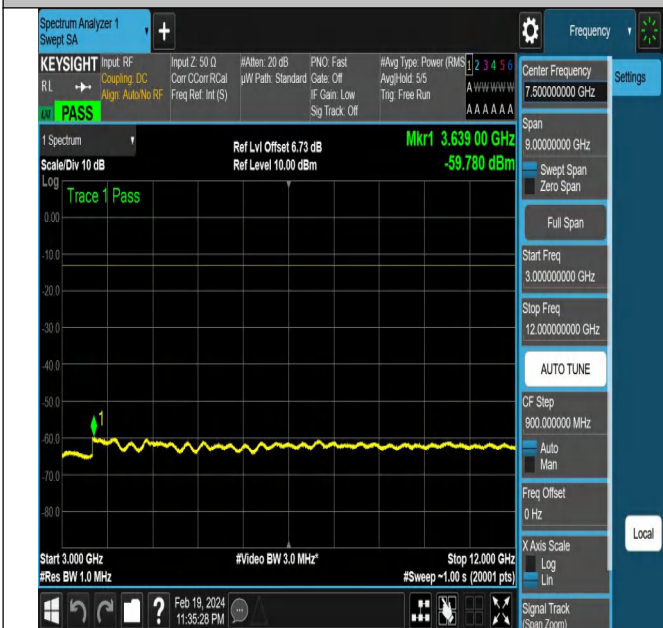

NTNV-N12-PC3-15-15-L-DFT-PI2BPSK-Edge_1RB_Right-Ant
1-PASS