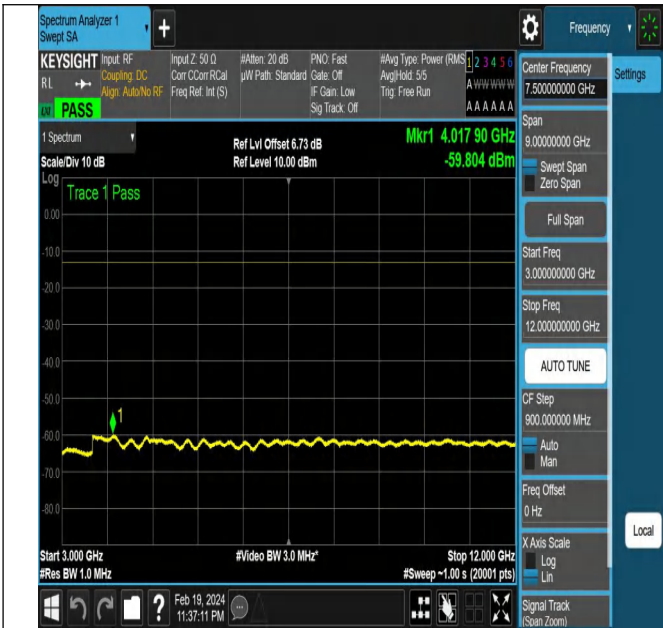

NTNV-N12-PC3-15-15-L-DFT-PI2BPSK-Edge\_1RB\_Right-Ant  
1-PASS

NTNV-N12-PC3-15-15-L-DFT-PI2BPSK-Edge\_1RB\_Right-Ant  
1-PASS

NTNV-N12-PC3-15-15-L-DFT-PI2BPSK-Edge\_1RB\_Right-Ant  
1-PASS

NTNV-N12-PC3-15-15-L-DFT-PI2BPSK-Edge\_1RB\_Right-Ant  
1-PASS