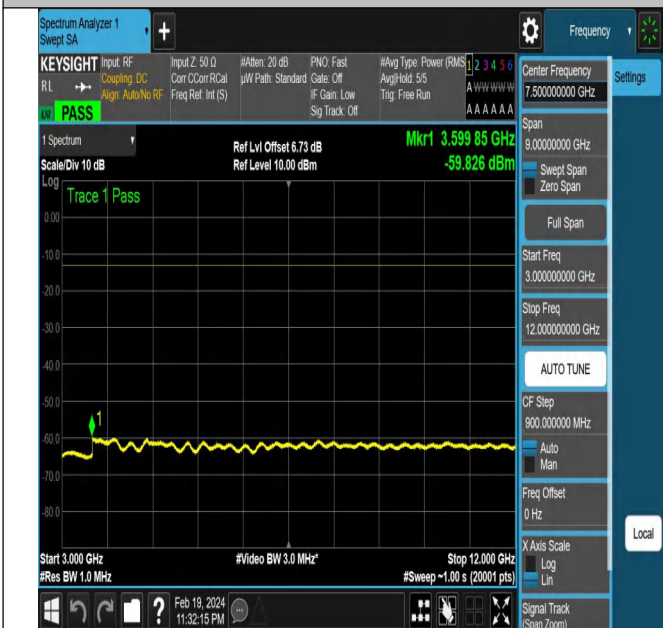

NTNV-N12-PC3-15-10-H-CP-QPSK-Edge_1RB_Right-Ant1-P

ASS