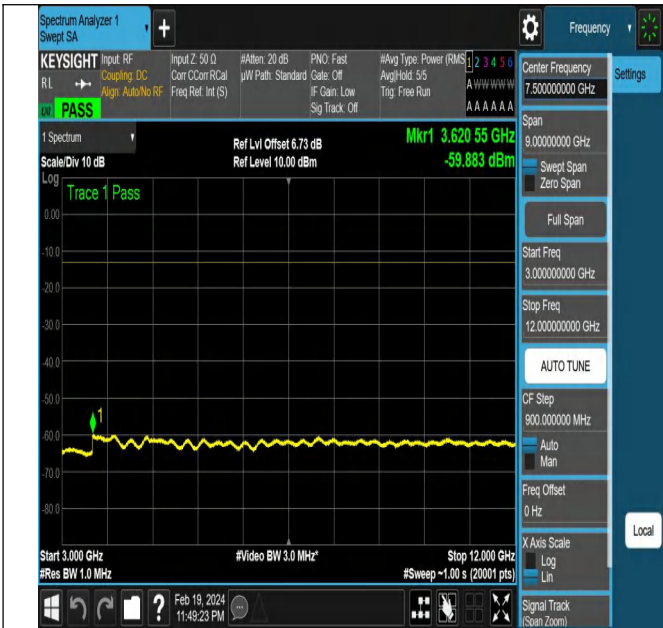

NTNV-N12-PC3-15-15-M-CP-QPSK-Edge_1RB_Left-Ant1-PA
SS