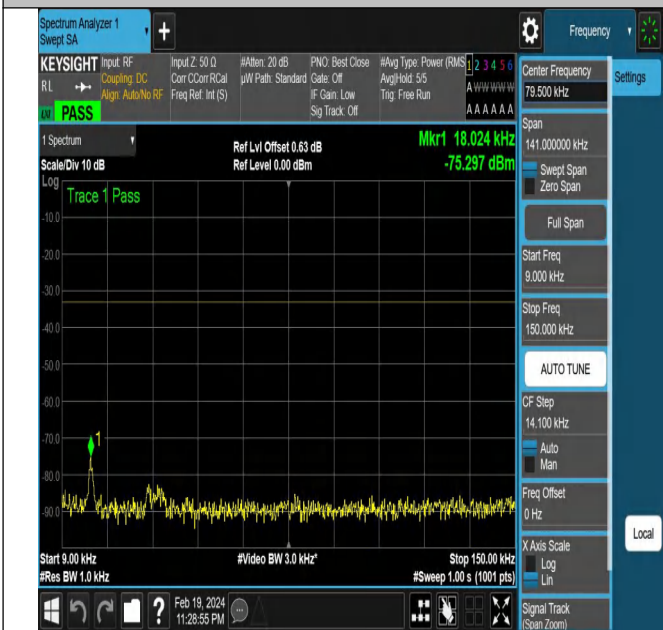

NTNV-N12-PC3-15-10-H-DFT-QPSK-Edge_1RB_Right-Ant1-P
PASS