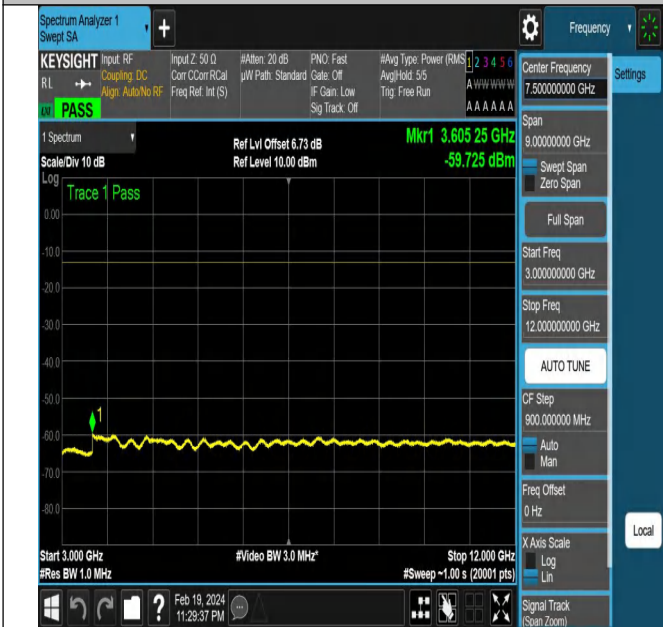

NTNV-N12-PC3-15-10-H-DFT-QPSK-Edge_1RB_Right-Ant1-

PASS