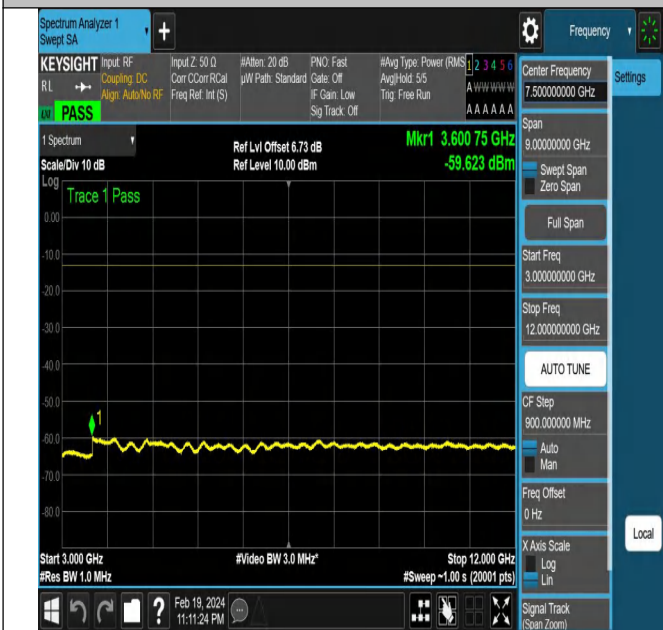

NTNV-N12-PC3-15-10-M-DFT-PI2BPSK-Edge_1RB_Right-An
t1-PASS