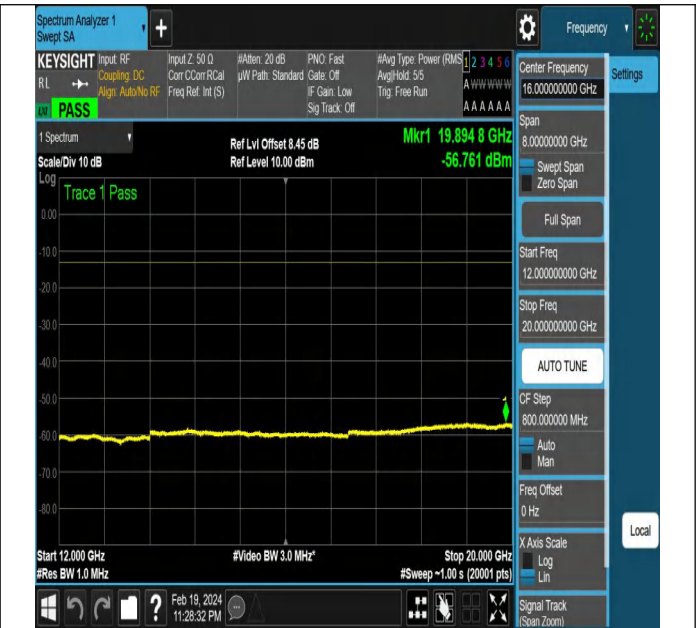

NTNV-N12-PC3-15-10-H-DFT-QPSK-Edge_1RB_Left-Ant1-P
ASS