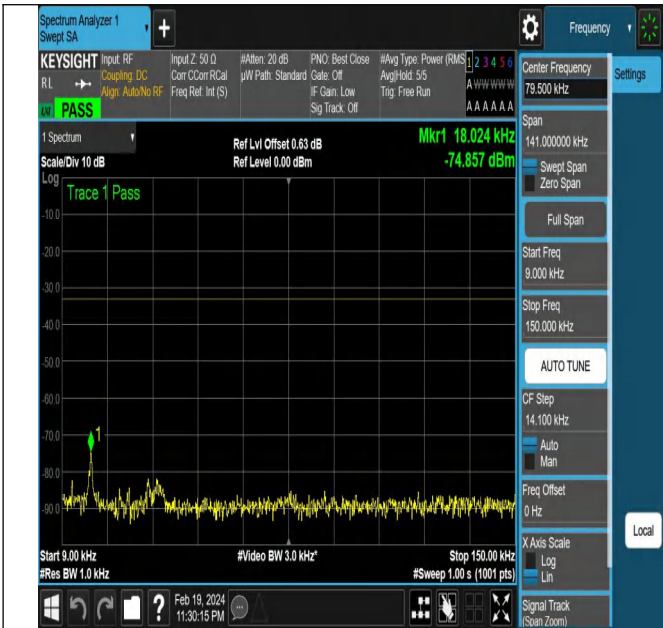

NTNV-N12-PC3-15-10-H-CP-QPSK-Edge_1RB_Left-Ant1-PA

SS