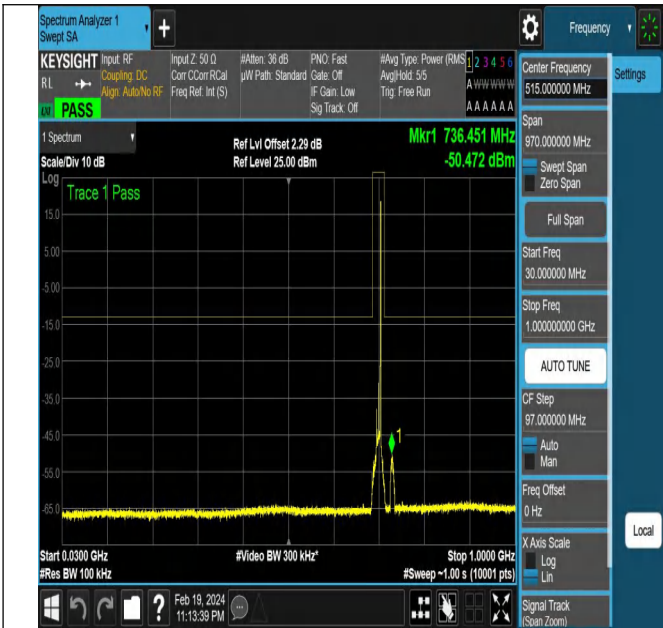

NTNV-N12-PC3-15-10-M-DFT-QPSK-Edge_1RB_Right-Ant1-

PASS