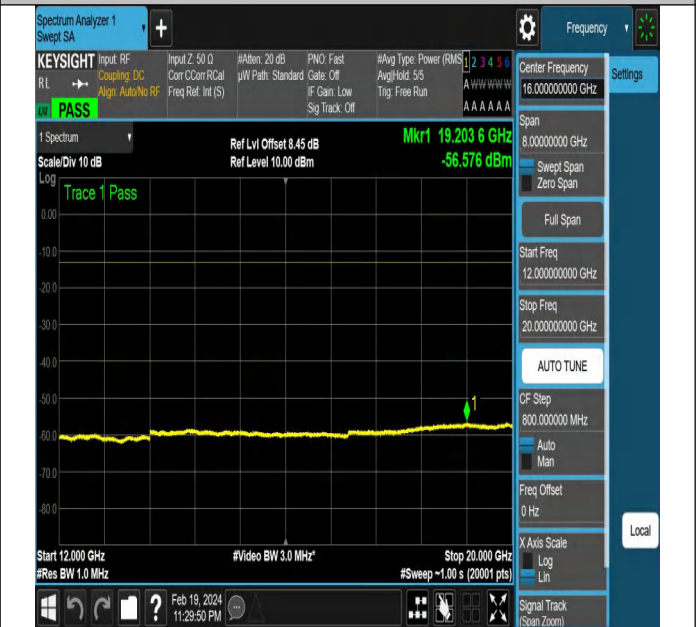

NTNV-N12-PC3-15-10-H-DFT-QPSK-Edge_1RB_Right-Ant1-

PASS

NTNV-N12-PC3-15-10-H-DFT-QPSK-Edge_1RB_Right-Ant1-

PASS

NTNV-N12-PC3-15-10-H-DFT-QPSK-Edge_1RB_Right-Ant1-

PASS

NTNV-N12-PC3-15-10-H-DFT-QPSK-Edge_1RB_Right-Ant1-

PASS

NTNV-N12-PC3-15-10-H-CP-QPSK-Edge_1RB_Left-Ant1-PA

SS

NTNV-N12-PC3-15-10-H-CP-QPSK-Edge_1RB_Left-Ant1-PA

SS

NTNV-N12-PC3-15-10-H-CP-QPSK-Edge_1RB_Left-Ant1-PA

SS

NTNV-N12-PC3-15-10-H-CP-QPSK-Edge_1RB_Left-Ant1-PA