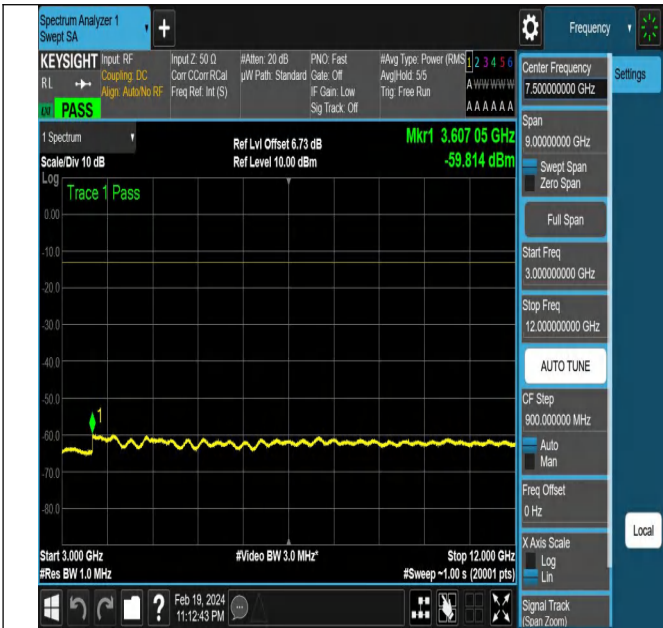

NTNV-N12-PC3-15-10-M-DFT-PI2BPSK-Edge_1RB_Right-An
t1-PASS

NTNV-N12-PC3-15-10-M-DFT-PI2BPSK-Edge_1RB_Right-An
t1-PASS

NTNV-N12-PC3-15-10-M-DFT-PI2BPSK-Edge_1RB_Right-An
t1-PASS

NTNV-N12-PC3-15-10-M-DFT-PI2BPSK-Edge_1RB_Right-An
t1-PASS