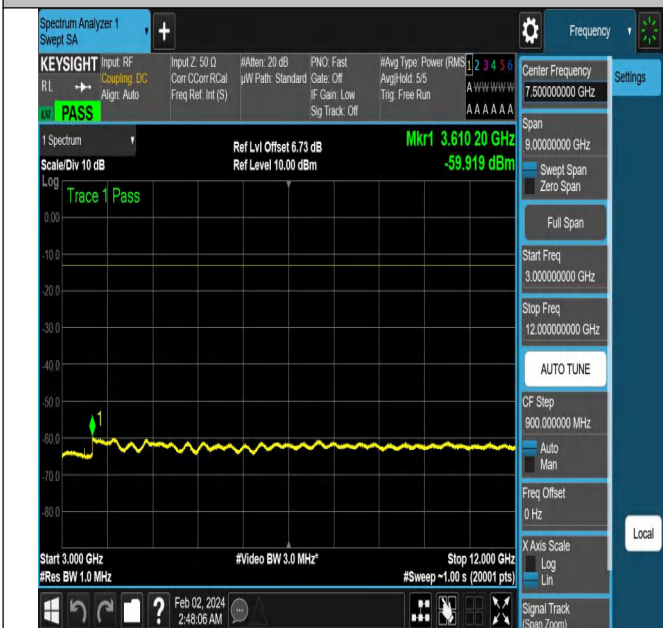

PASS

NTNV-N5-PC3-15-5-M-DFT-PI2BPSK-Edge_1RB_Right-Ant1-P

PASS

NTNV-N5-PC3-15-5-M-DFT-PI2BPSK-Edge_1RB_Right-Ant1-
PASS

NTNV-N5-PC3-15-5-M-DFT-PI2BPSK-Edge_1RB_Right-Ant1-
PASS

NTNV-N5-PC3-15-5-M-DFT-PI2BPSK-Edge_1RB_Right-Ant1-
PASS