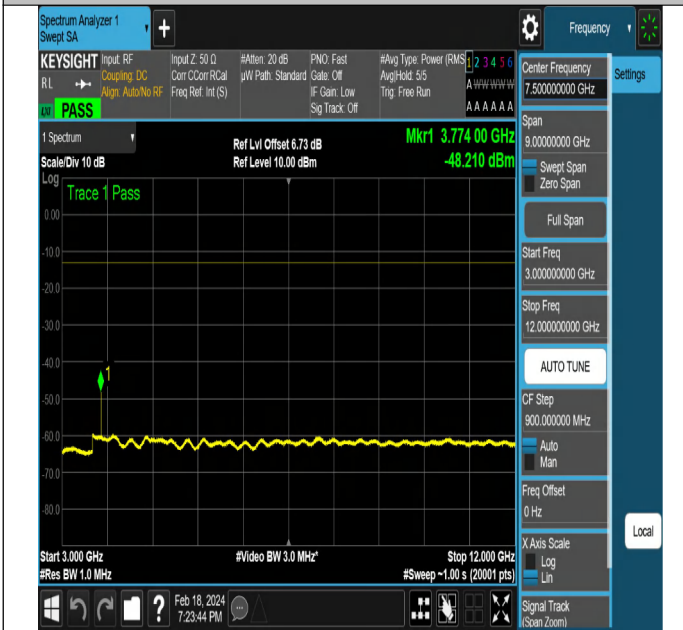

NTNV-DC_5A_n2A-PC3-15-5+15-M+M-QPSK-DFT-PI2BPSK-Edge_1RB_Right-PASS

NTNV-DC_5A_n2A-PC3-15-5+15-M+M-QPSK-DFT-PI2BPSK-Edge_1RB_Right-PASS

NTNV-DC_5A_n2A-PC3-15-5+15-M+M-QPSK-DFT-PI2BPSK-Edge_1RB_Right-PASS