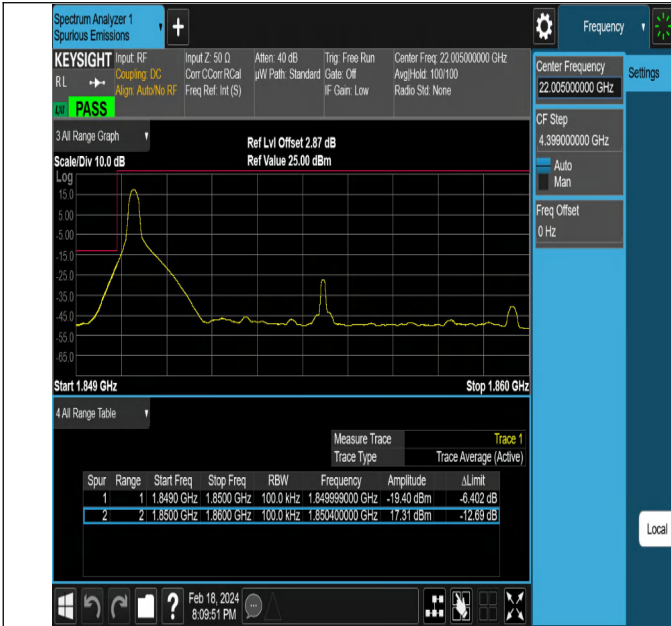

NTNV-DC_5A_n2A-PC3-15-5+10-M+L-QPSK-DFT-PI2BPSK-Ed
ge_1RB_Left-PASS