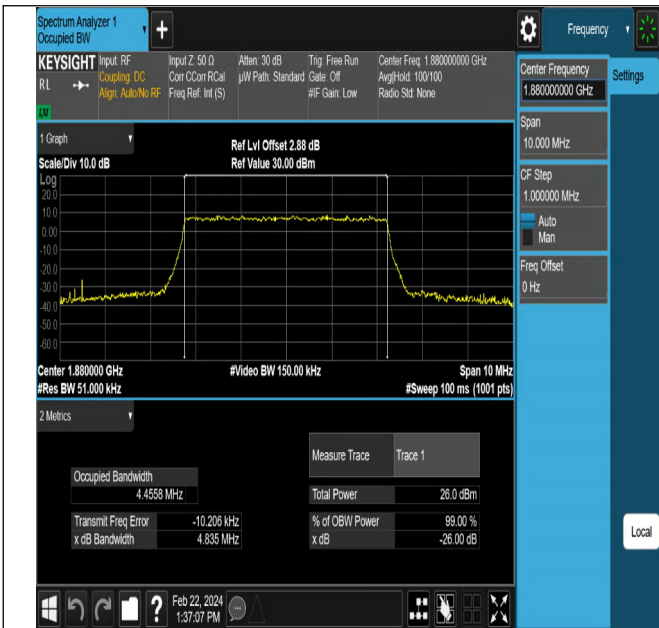

26dB Bandwidth and Occupied Bandwidth for NSA

Test Result

Band	SCS	Bandwidth	Modulation	Channel	RB Config	Result (99%)	Result (26dB)	Verdict
DC_5A_n2A	15	5+5	CP-QPSK	M+M	Outer_Full	4.4558	4.835	PASS
DC_5A_n2A	15	5+5	CP-16QAM	M+M	Outer_Full	4.4649	4.811	PASS
DC_5A_n2A	15	5+5	CP-64QAM	M+M	Outer_Full	4.4536	4.827	PASS
DC_5A_n2A	15	5+5	CP-256QAM	M+M	Outer_Full	4.4604	4.854	PASS
DC_5A_n2A	15	5+10	CP-QPSK	M+M	Outer_Full	9.2840	9.884	PASS
DC_5A_n2A	15	5+10	CP-16QAM	M+M	Outer_Full	9.2848	9.865	PASS
DC_5A_n2A	15	5+10	CP-64QAM	M+M	Outer_Full	9.2750	9.932	PASS
DC_5A_n2A	15	5+10	CP-256QAM	M+M	Outer_Full	9.2765	9.892	PASS
DC_5A_n2A	15	5+15	CP-QPSK	M+M	Outer_Full	14.083	14.82	PASS
DC_5A_n2A	15	5+15	CP-16QAM	M+M	Outer_Full	14.103	14.77	PASS
DC_5A_n2A	15	5+15	CP-64QAM	M+M	Outer_Full	14.080	14.79	PASS
DC_5A_n2A	15	5+15	CP-256QAM	M+M	Outer_Full	14.086	15.49	PASS
DC_5A_n2A	15	5+20	CP-QPSK	M+M	Outer_Full	18.917	20.09	PASS
DC_5A_n2A	15	5+20	CP-16QAM	M+M	Outer_Full	18.928	19.94	PASS
DC_5A_n2A	15	5+20	CP-64QAM	M+M	Outer_Full	18.883	19.98	PASS
DC_5A_n2A	15	5+20	CP-256QAM	M+M	Outer_Full	18.895	19.92	PASS

Test Graphs

NTNV-DC_5A_n2A-PC3-15-5+5-M+M-N/A-N/A-CP-QPSK-Outer_Full-Ant1-PASS

NTNV-DC_5A_n2A-PC3-15-5+5-M+M-N/A-N/A-CP-16QAM-Outer_Full-Ant1-PASS

NTNV-DC_5A_n2A-PC3-15-5+5-M+M-N/A-N/A-CP-64QAM-Outer_Full-Ant1-PASS