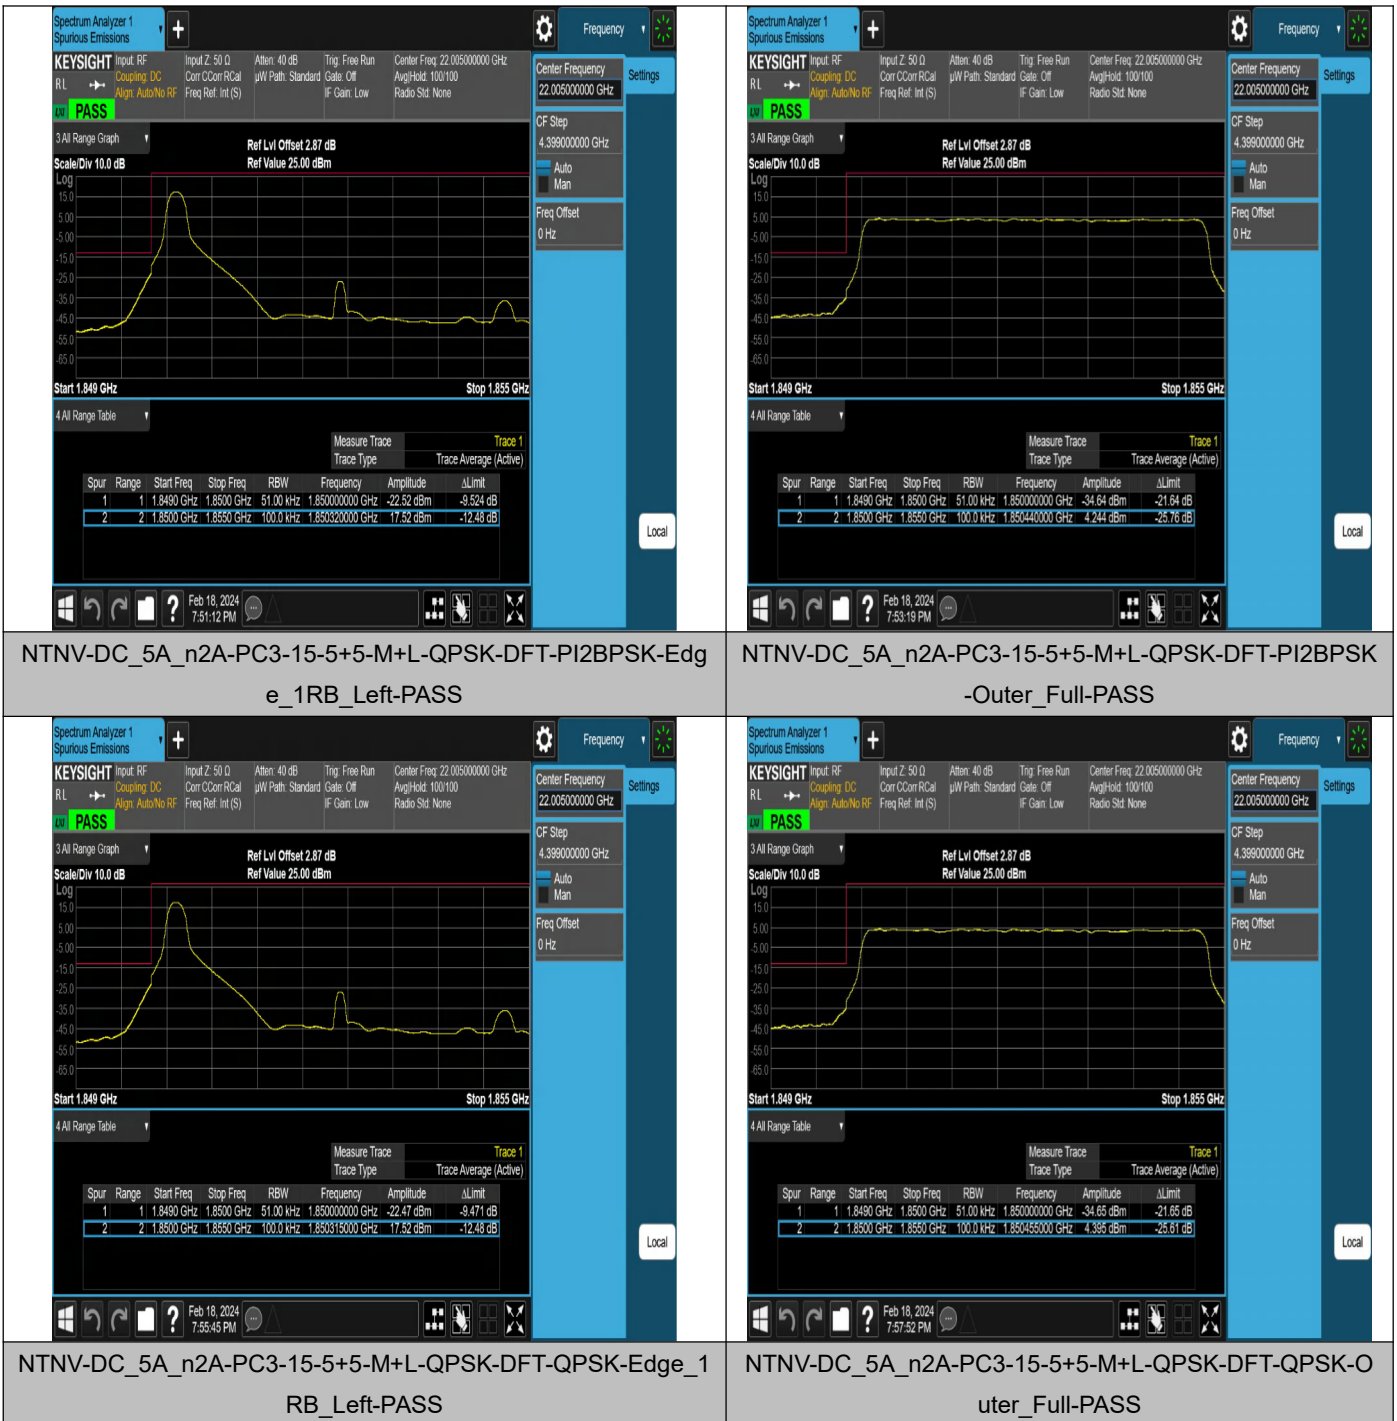

NTNV-DC_5A_n2A-PC3-15-5+20-M+M-N/A-N/A-CP-QPSK-Outer_Full-Ant1-PASS

NTNV-DC_5A_n2A-PC3-15-5+20-M+M-N/A-N/A-CP-16QAM-Outer_Full-Ant1-PASS

NTNV-DC_5A_n2A-PC3-15-5+20-M+M-N/A-N/A-CP-64QAM-Outer_Full-Ant1-PASS

NTNV-DC_5A_n2A-PC3-15-5+20-M+M-N/A-N/A-CP-256QAM-Outer_Full-Ant1-PASS

Band Edge for NSA

Test Graphs

NTNV-DC_5A_n2A-PC3-15-5+5-M+H-QPSK-DFT-PI2BPSK-Edge_e_1RB_Right-PASS

NTNV-DC_5A_n2A-PC3-15-5+5-M+H-QPSK-DFT-PI2BPSK-K-Outer_Full-PASS