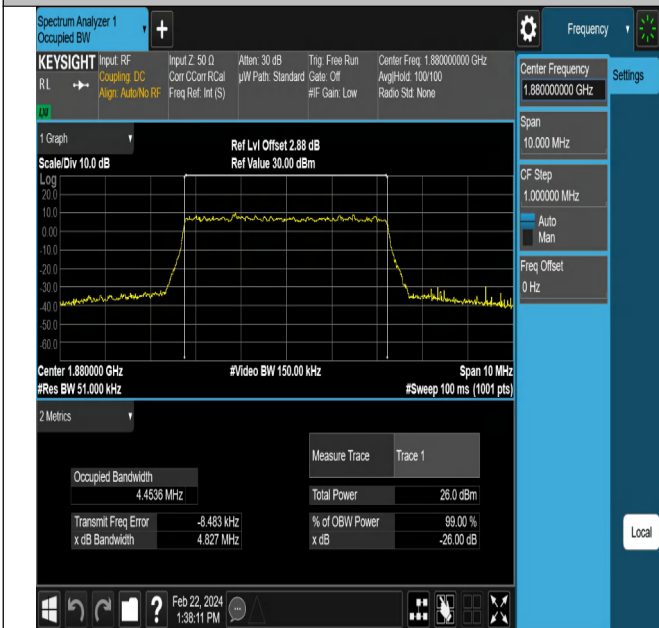

26dB Bandwidth and Occupied Bandwidth for NSA

Test Result

Band	SCS	Bandwidth	Modulation	Channel	RB Config	Result (99%)	Result (26dB)	Verdict
DC_5A_n2A	15	5+5	CP-QPSK	M+M	Outer_Full	4.4558	4.835	PASS
DC_5A_n2A	15	5+5	CP-16QAM	M+M	Outer_Full	4.4649	4.811	PASS
DC_5A_n2A	15	5+5	CP-64QAM	M+M	Outer_Full	4.4536	4.827	PASS
DC_5A_n2A	15	5+5	CP-256QAM	M+M	Outer_Full	4.4604	4.854	PASS
DC_5A_n2A	15	5+10	CP-QPSK	M+M	Outer_Full	9.2840	9.884	PASS
DC_5A_n2A	15	5+10	CP-16QAM	M+M	Outer_Full	9.2848	9.865	PASS
DC_5A_n2A	15	5+10	CP-64QAM	M+M	Outer_Full	9.2750	9.932	PASS
DC_5A_n2A	15	5+10	CP-256QAM	M+M	Outer_Full	9.2765	9.892	PASS
DC_5A_n2A	15	5+15	CP-QPSK	M+M	Outer_Full	14.083	14.82	PASS
DC_5A_n2A	15	5+15	CP-16QAM	M+M	Outer_Full	14.103	14.77	PASS
DC_5A_n2A	15	5+15	CP-64QAM	M+M	Outer_Full	14.080	14.79	PASS
DC_5A_n2A	15	5+15	CP-256QAM	M+M	Outer_Full	14.086	15.49	PASS
DC_5A_n2A	15	5+20	CP-QPSK	M+M	Outer_Full	18.917	20.09	PASS
DC_5A_n2A	15	5+20	CP-16QAM	M+M	Outer_Full	18.928	19.94	PASS
DC_5A_n2A	15	5+20	CP-64QAM	M+M	Outer_Full	18.883	19.98	PASS
DC_5A_n2A	15	5+20	CP-256QAM	M+M	Outer_Full	18.895	19.92	PASS

Test Graphs

NTNV-DC_5A_n2A-PC3-15-5+5-M+M-N/A-N/A-CP-QPSK-Outer_Full-Ant1-PASS

NTNV-DC_5A_n2A-PC3-15-5+5-M+M-N/A-N/A-CP-16QAM-Outer_Full-Ant1-PASS

NTNV-DC_5A_n2A-PC3-15-5+5-M+M-N/A-N/A-CP-64QAM-Outer_Full-Ant1-PASS