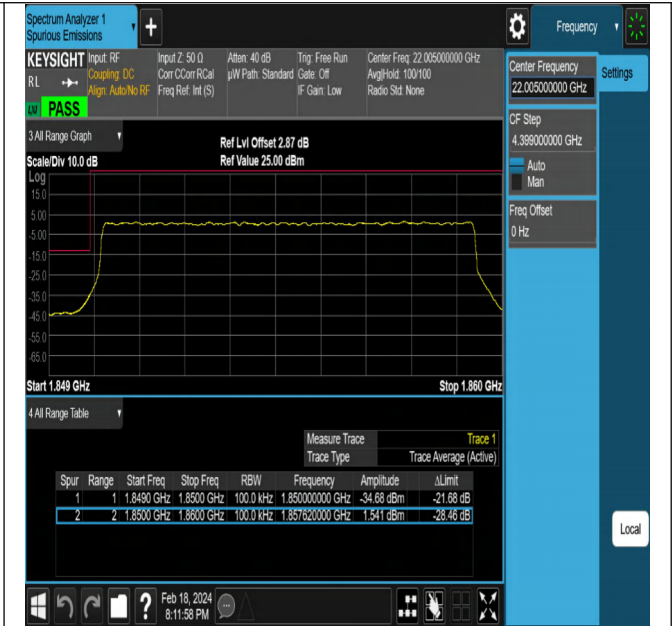

NTNV-DC_5A_n2A-PC3-15-5+20-M+M-N/A-N/A-CP-256QAM-Outer_Full-Ant1-PASS

Band Edge for NSA

Test Graphs

NTNV-DC_5A_n2A-PC3-15-5+5-M+H-QPSK-DFT-PI2BPSK-Edge_e_1RB_Right-PASS

NTNV-DC_5A_n2A-PC3-15-5+5-M+H-QPSK-DFT-PI2BPSK-K-Outer_Full-PASS

NTNV-DC_5A_n2A-PC3-15-5+5-M+H-QPSK-DFT-QPSK-Edge_1RB_Right-PASS

NTNV-DC_5A_n2A-PC3-15-5+5-M+H-QPSK-DFT-QPSK-Outer_Full-PASS

NTNV-DC_5A_n2A-PC3-15-5+10-M+L-QPSK-DFT-PI2BPSK-Ed
ge_1RB_Left-PASS

NTNV-DC_5A_n2A-PC3-15-5+10-M+L-QPSK-DFT-PI2BPS
K-Outer_Full-PASS