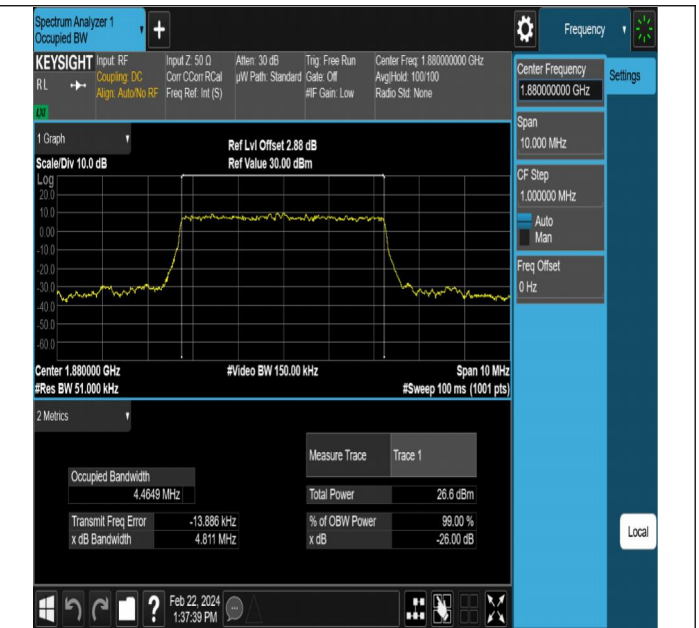

NTNV-DC_5A_n2A-PC3-15-5+5-M+M-N/A-N/A-CP-16QAM-Outer_Full-Ant1-PASS