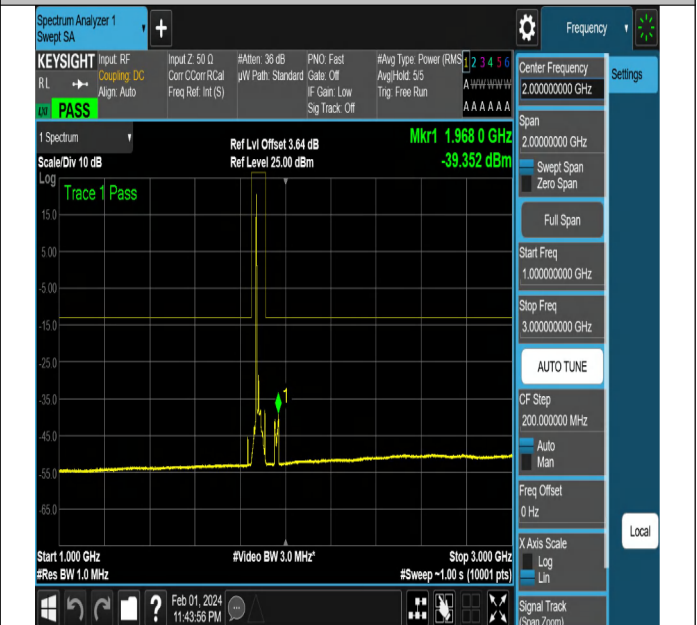

SS

NTNV-N2-PC3-15-20-M-DFT-PI2BPSK-Edge\_1RB\_Left-Ant1-  
PASS

NTNV-N2-PC3-15-20-M-DFT-PI2BPSK-Edge\_1RB\_Left-Ant1-  
PASS

NTNV-N2-PC3-15-20-M-DFT-PI2BPSK-Edge\_1RB\_Left-Ant1-  
PASS

NTNV-N2-PC3-15-20-M-DFT-PI2BPSK-Edge\_1RB\_Left-Ant1-  
PASS

NTNV-N2-PC3-15-20-M-DFT-PI2BPSK-Edge\_1RB\_Left-Ant1-

PASS

NTNV-N2-PC3-15-20-M-DFT-PI2BPSK-Edge\_1RB\_Left-Ant1-

PASS

NTNV-N2-PC3-15-20-M-DFT-PI2BPSK-Edge\_1RB\_Right-Ant

1-PASS

NTNV-N2-PC3-15-20-M-DFT-PI2BPSK-Edge\_1RB\_Right-Ant