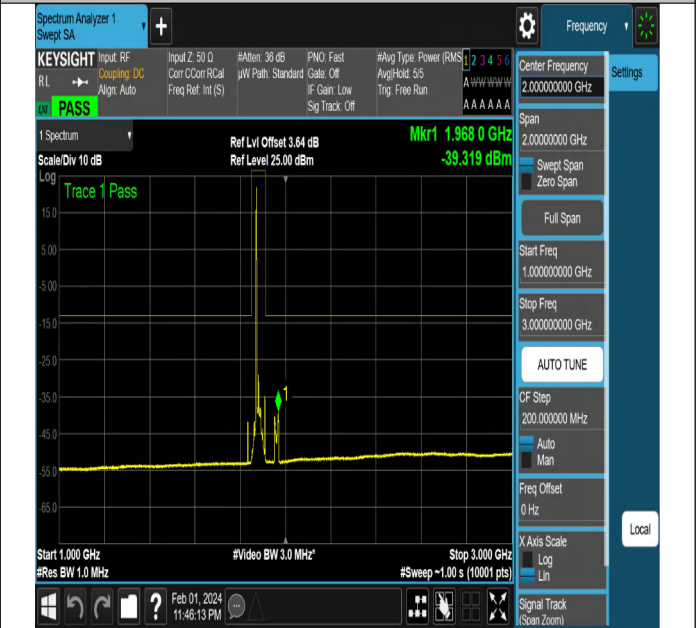

NTNV-N2-PC3-15-20-M-DFT-QPSK-Edge_1RB_Left-Ant1-PA
SS