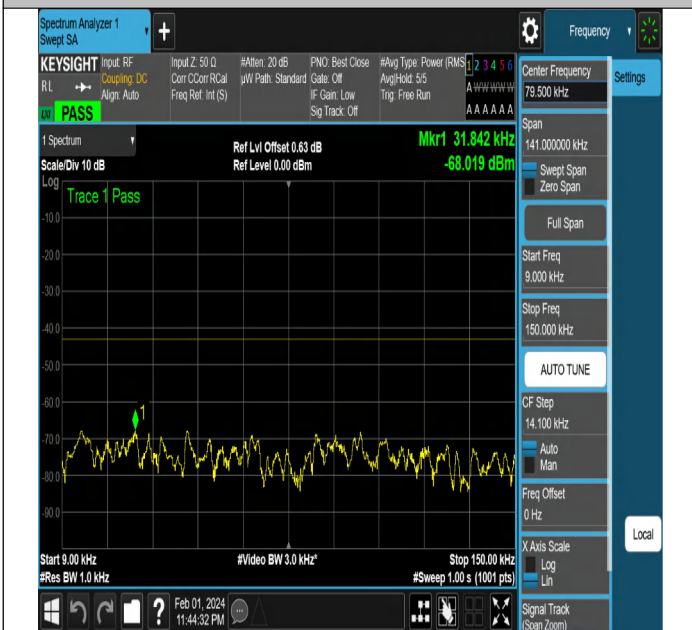

SS

NTNV-N2-PC3-15-20-M-DFT-PI2BPSK-Edge\_1RB\_Left-Ant1-  
PASS

NTNV-N2-PC3-15-20-M-DFT-PI2BPSK-Edge\_1RB\_Left-Ant1-  
PASS

NTNV-N2-PC3-15-20-M-DFT-PI2BPSK-Edge\_1RB\_Left-Ant1-  
PASS

NTNV-N2-PC3-15-20-M-DFT-PI2BPSK-Edge\_1RB\_Left-Ant1-  
PASS

NTNV-N2-PC3-15-20-M-DFT-PI2BPSK-Edge\_1RB\_Left-Ant1-

PASS

NTNV-N2-PC3-15-20-M-DFT-PI2BPSK-Edge\_1RB\_Left-Ant1-

PASS

NTNV-N2-PC3-15-20-M-DFT-PI2BPSK-Edge\_1RB\_Right-Ant

1-PASS

NTNV-N2-PC3-15-20-M-DFT-PI2BPSK-Edge\_1RB\_Right-Ant

1-PASS

NTNV-N2-PC3-15-20-M-DFT-PI2BPSK-Edge\_1RB\_Right-Ant

1-PASS

NTNV-N2-PC3-15-20-M-DFT-PI2BPSK-Edge\_1RB\_Right-Ant

1-PASS

NTNV-N2-PC3-15-20-M-DFT-PI2BPSK-Edge\_1RB\_Right-Ant

1-PASS

NTNV-N2-PC3-15-20-M-DFT-PI2BPSK-Edge\_1RB\_Right-Ant