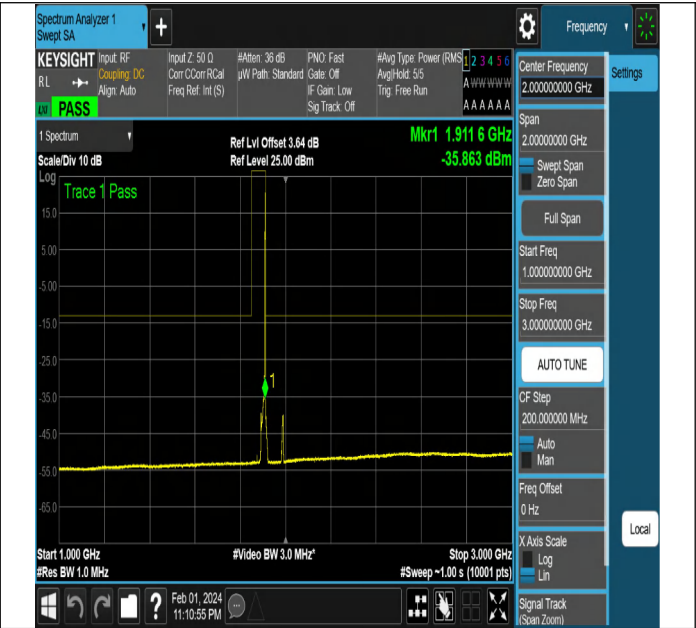

NTNV-N2-PC3-15-10-H-CP-QPSK-Edge_1RB_Right-Ant1-PA
SS