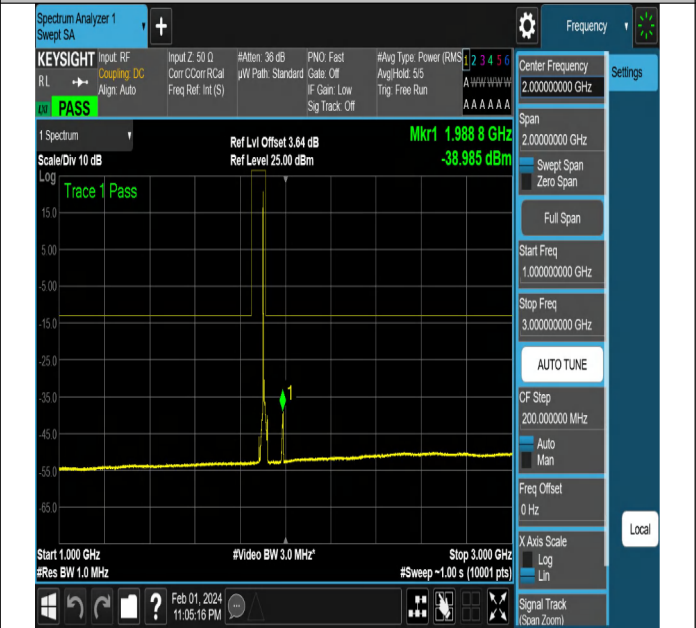

NTNV-N2-PC3-15-10-M-CP-QPSK-Edge_1RB_Right-Ant1-PA

SS

NTNV-N2-PC3-15-10-M-CP-QPSK-Edge_1RB_Right-Ant1-PA

SS

NTNV-N2-PC3-15-10-M-CP-QPSK-Edge_1RB_Right-Ant1-PA

SS

NTNV-N2-PC3-15-10-M-CP-QPSK-Edge_1RB_Right-Ant1-PA

SS

NTNV-N2-PC3-15-10-H-DFT-PI2BPSK-Edge_1RB_Left-Ant1-
PASS

NTNV-N2-PC3-15-10-H-DFT-PI2BPSK-Edge_1RB_Left-Ant1-
PASS

NTNV-N2-PC3-15-10-H-DFT-PI2BPSK-Edge_1RB_Left-Ant1-
PASS

NTNV-N2-PC3-15-10-H-DFT-PI2BPSK-Edge_1RB_Left-Ant1-
PASS