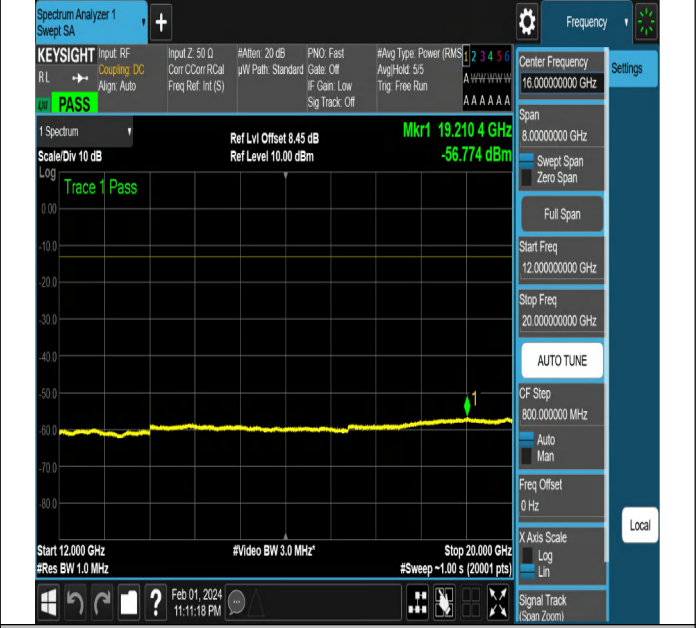

ASS

NTNV-N2-PC3-15-10-H-CP-QPSK-Edge_1RB_Left-Ant1-PAS

S

NTNV-N2-PC3-15-10-H-CP-QPSK-Edge_1RB_Left-Ant1-PAS

S

NTNV-N2-PC3-15-10-H-CP-QPSK-Edge_1RB_Right-Ant1-PA

SS

NTNV-N2-PC3-15-10-H-CP-QPSK-Edge_1RB_Right-Ant1-PA

SS

NTNV-N2-PC3-15-10-H-CP-QPSK-Edge_1RB_Right-Ant1-PA
SS

NTNV-N2-PC3-15-10-H-CP-QPSK-Edge_1RB_Right-Ant1-PA
SS

NTNV-N2-PC3-15-10-H-CP-QPSK-Edge_1RB_Right-Ant1-PA
SS

NTNV-N2-PC3-15-10-H-CP-QPSK-Edge_1RB_Right-Ant1-PA
SS