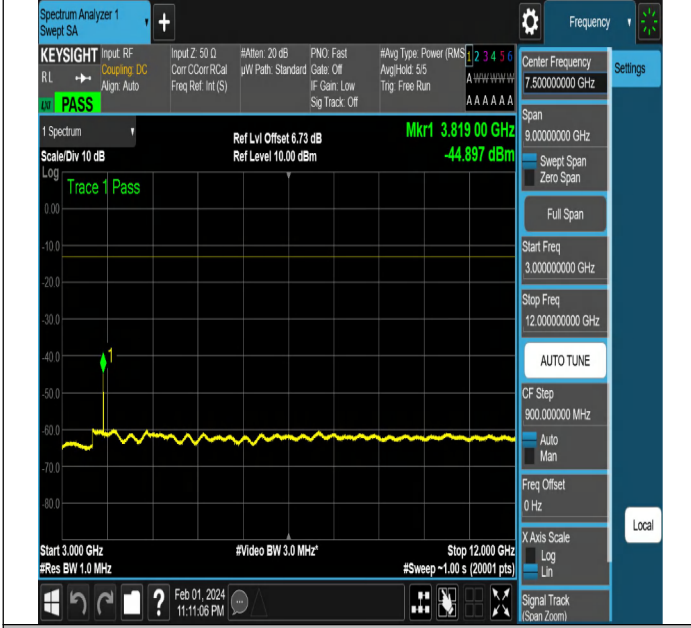

NTNV-N2-PC3-15-10-H-CP-QPSK-Edge_1RB_Right-Ant1-PA
SS