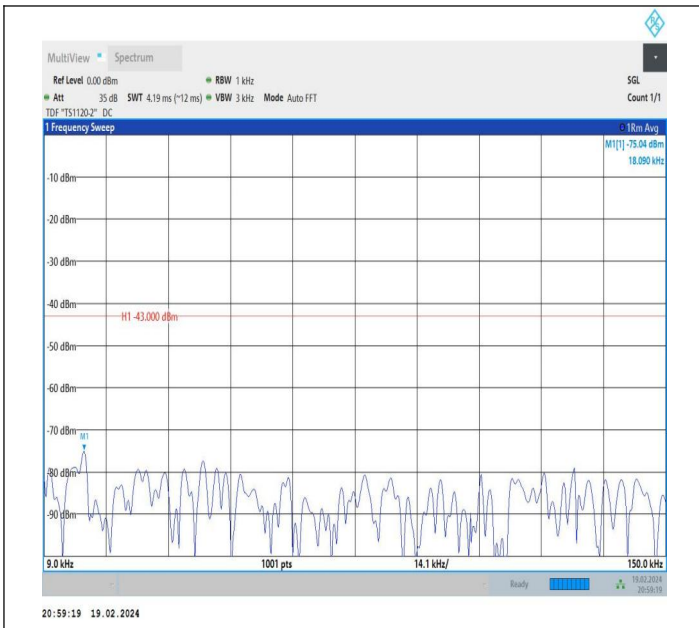

Conducted Spurious Emission

Test Graphs

66-66-5MHz-20MHz-QPSK-QPSK-132027-132171-1RB#0-0R
B#0-0.009~0.15MHz-PASS