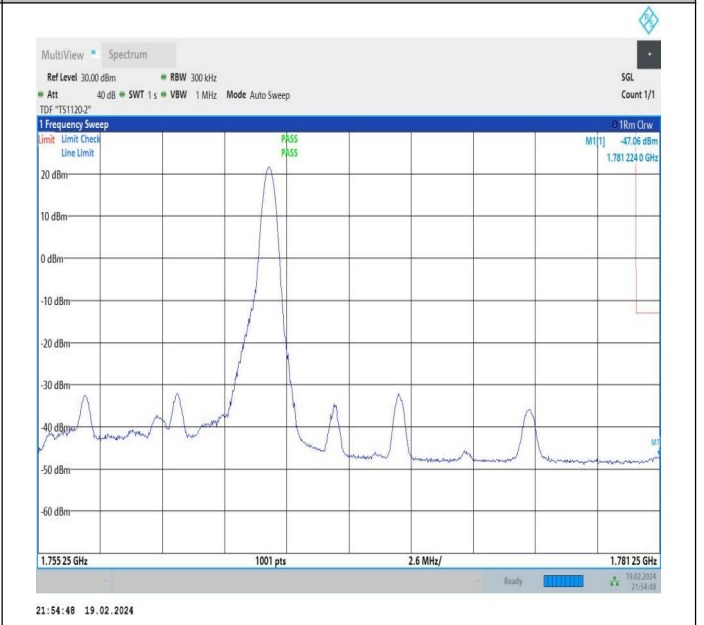

10MHz-15MHz_QPSK@QPSK-QPSK@QPSK_132477-132597
97_1RB#49@50RB#0-0RB#0@75RB#0