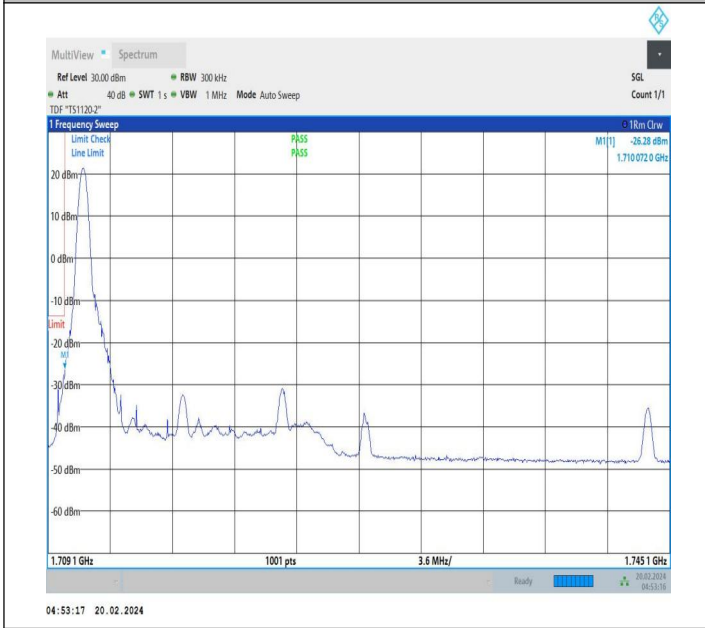

15MHz-20MHz_QPSK@QPSK-QPSK@QPSK_132050-132221_1RB#0@75RB#0-0RB#0@100RB#0