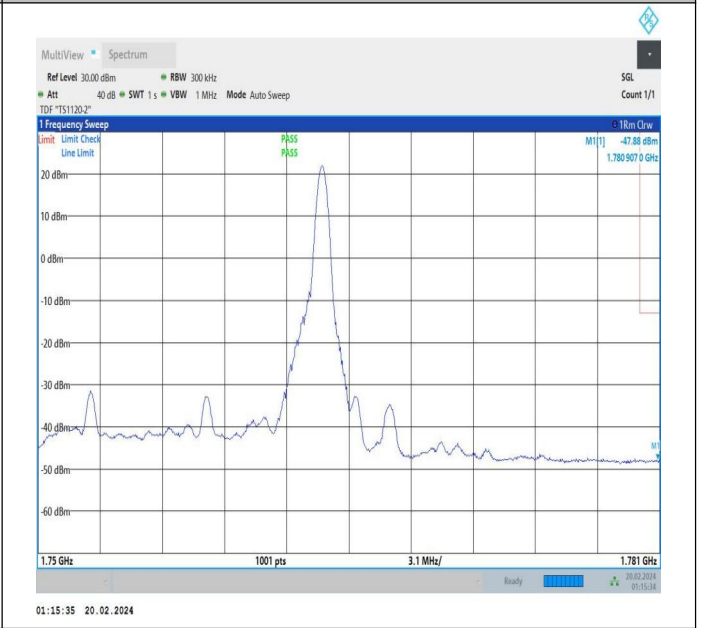

15MHz-15MHz_QPSK@QPSK-QPSK@QPSK_132447-132597
97_1RB#74@75RB#0-0RB#0@75RB#0