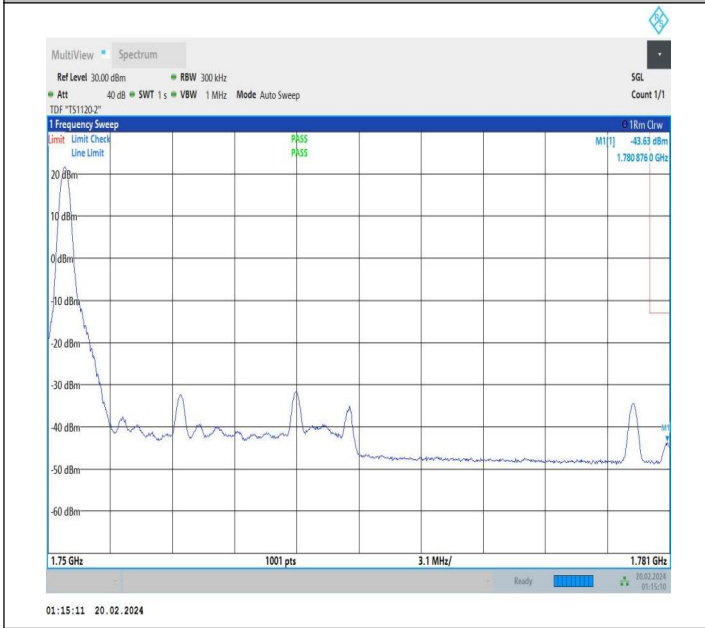

15MHz-15MHz_QPSK@QPSK-QPSK@QPSK_132447-132597
_1RB#0@75RB#0-0RB#0@75RB#0