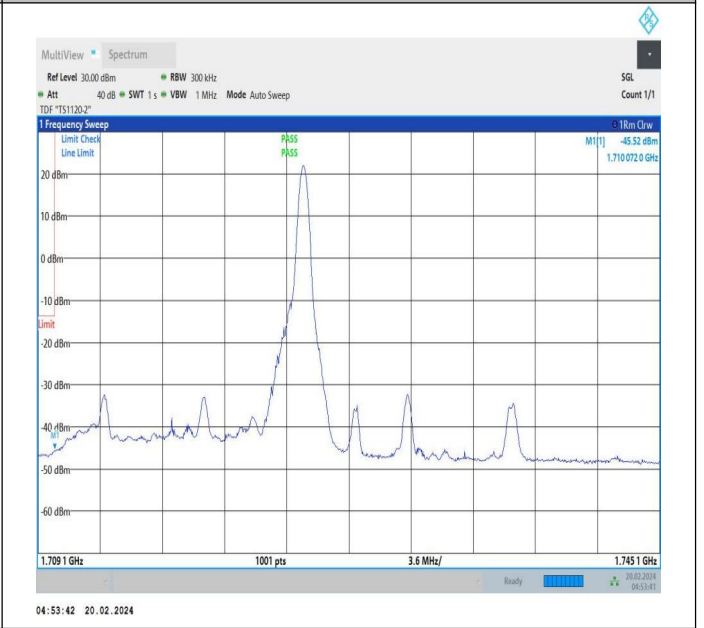

15MHz-20MHz_QPSK@QPSK-QPSK@QPSK_132050-132221_21_1RB#74@75RB#0-0RB#0@100RB#0