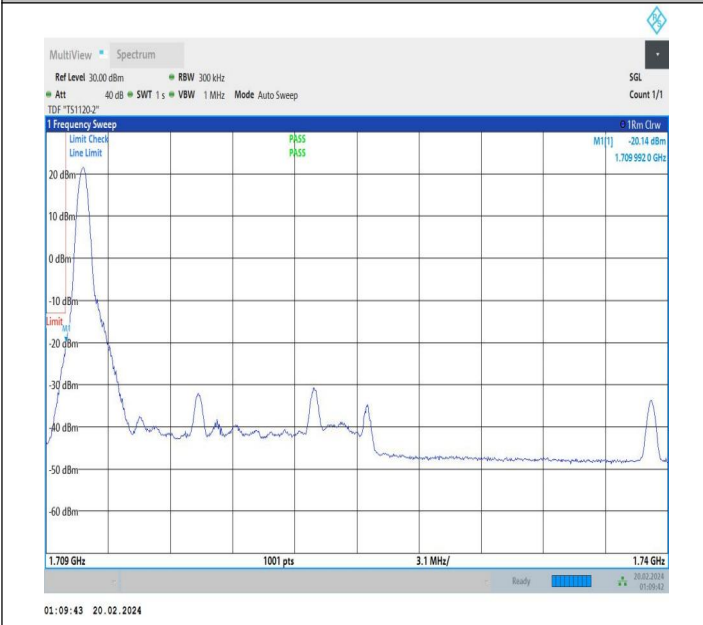

15MHz-15MHz_QPSK@QPSK-QPSK@QPSK_132047-132197_1RB#0@75RB#0-0RB#0@75RB#0