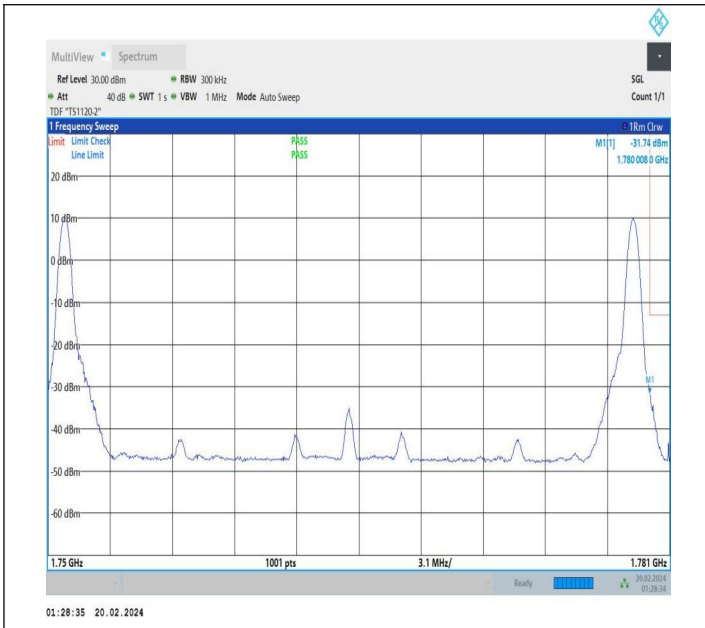

15MHz-15MHz_QPSK@QPSK-QPSK@QPSK_132447-132597_1RB#0@75RB#0-1RB#74@75RB#0