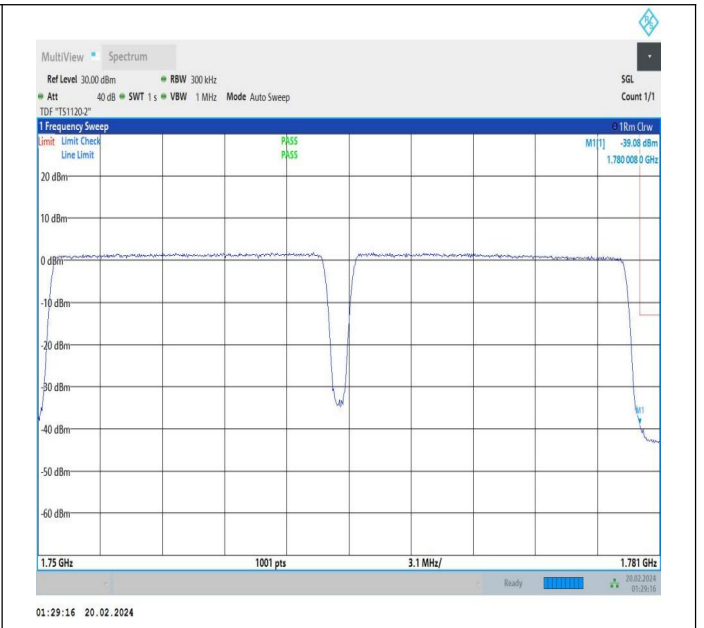

15MHz-15MHz_QPSK@QPSK-QPSK@QPSK_132447-132597_97_75RB#0@75RB#0-75RB#0@75RB#0