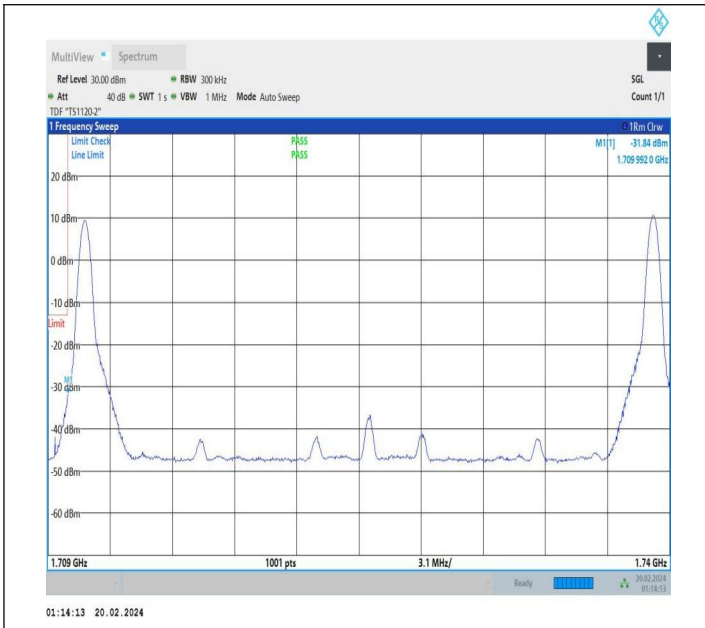

15MHz-15MHz_QPSK@QPSK-QPSK@QPSK_132047-132197
_1RB#0@75RB#0-1RB#74@75RB#0