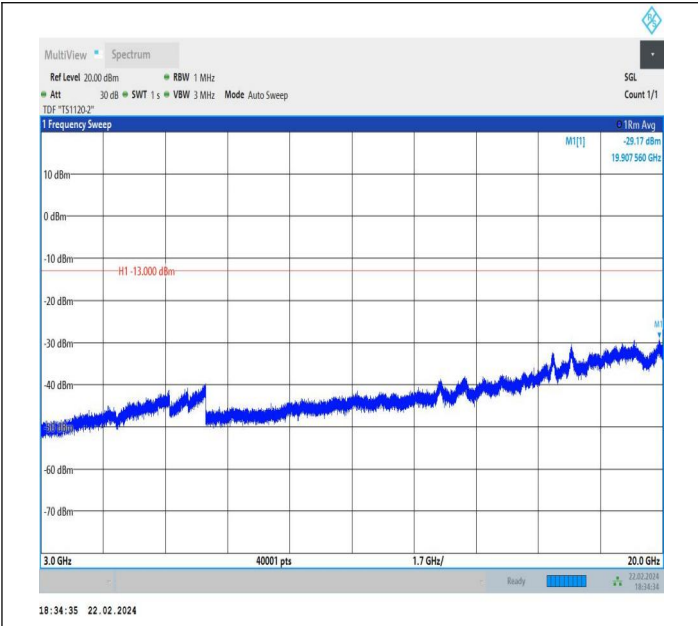

66-66-5MHz-5MHz-QPSK-QPSK-131997-132045-1RB#0-0RB
#0-3000~20000MHz-PASS