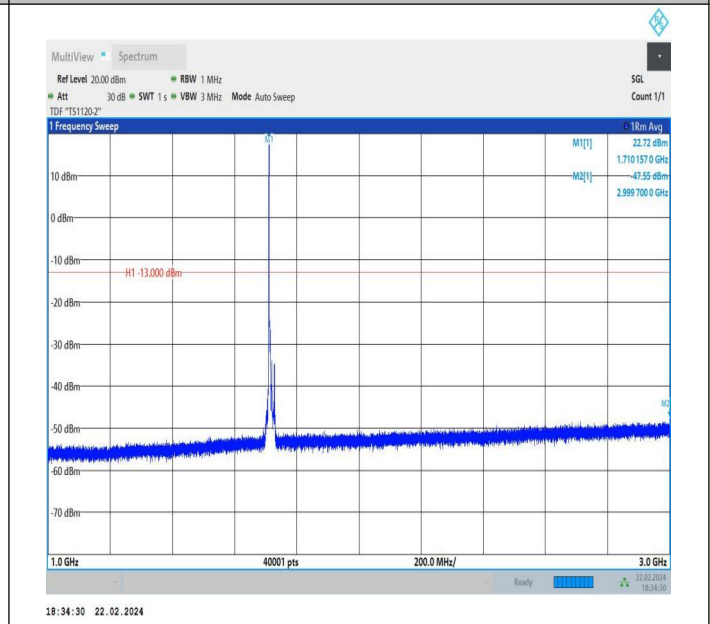

# Conducted Spurious Emission

## Test Graphs

66-66-5MHz-5MHz-QPSK-QPSK-131997-132045-1RB#0-0RB  
 #0-0.009~0.15MHz-PASS

66-66-5MHz-5MHz-QPSK-QPSK-131997-132045-1RB#0-0RB  
 #0-0.15~30MHz-PASS

66-66-5MHz-5MHz-QPSK-QPSK-131997-132045-1RB#0-0RB  
 #0-30~1000MHz-PASS