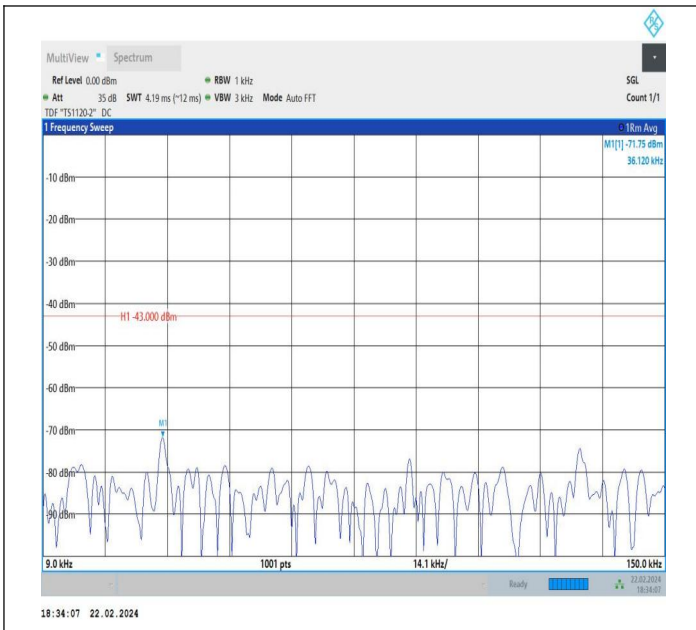

Conducted Spurious Emission

Test Graphs

66-66-5MHz-5MHz-QPSK-QPSK-131997-132045-1RB#0-0RB
#0-0.009~0.15MHz-PASS