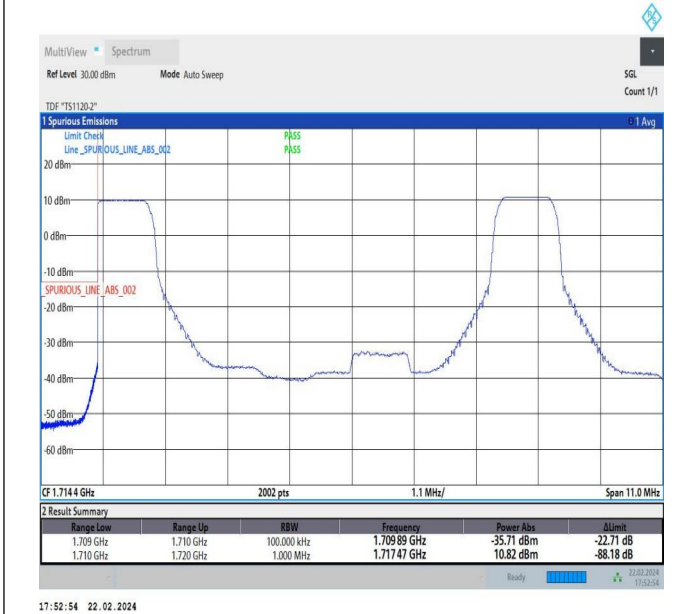

5MHz-5MHz_QPSK@QPSK-QPSK@QPSK_131997-132045_1RB#0@25RB#0-1RB#15@25RB#0