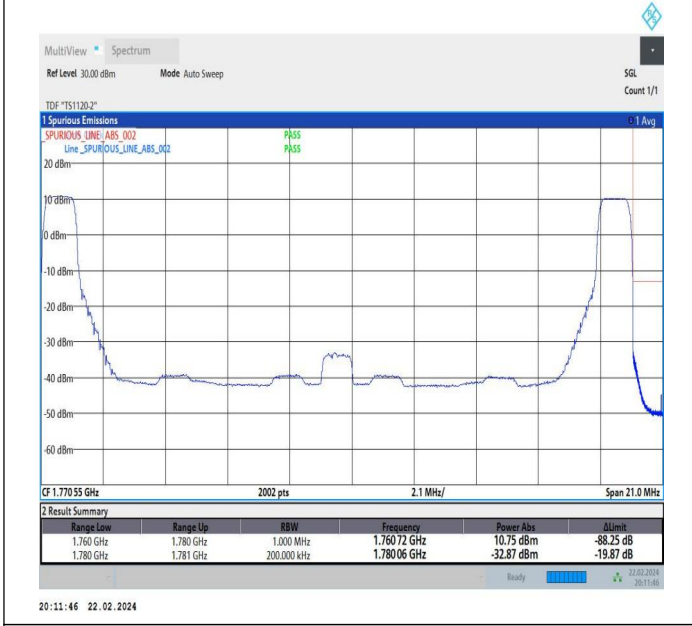

10MHz-10MHz_QPSK@QPSK-QPSK@QPSK_132523-13262
2_1RB#0@50RB#0-1RB#49@50RB#0