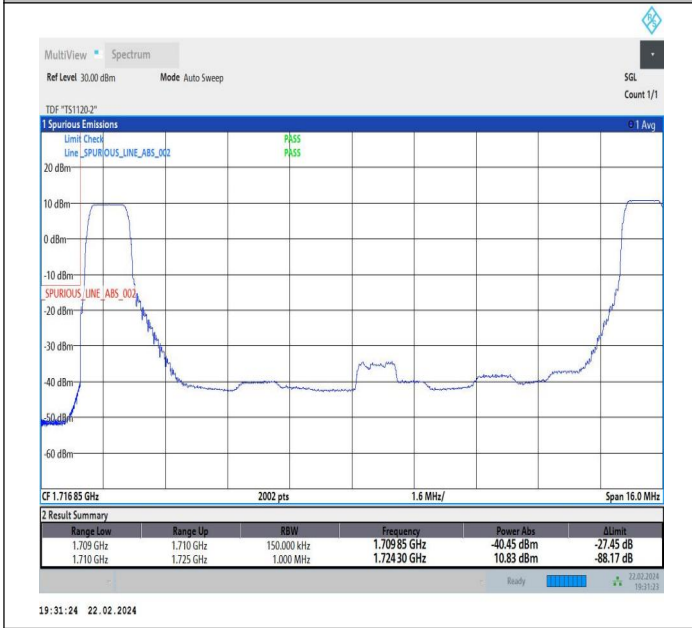

10MHz-5MHz_QPSK@QPSK-QPSK@QPSK_132022-132094
_1RB#0@50RB#0-1RB#24@25RB#0