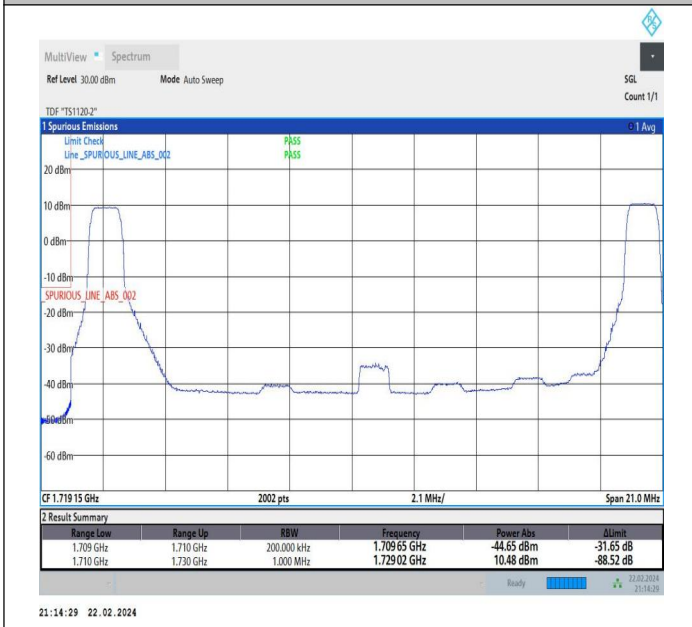

15MHz-5MHz_QPSK@QPSK-QPSK@QPSK_132047-132140_1RB#0@75RB#0-1RB#24@25RB#0