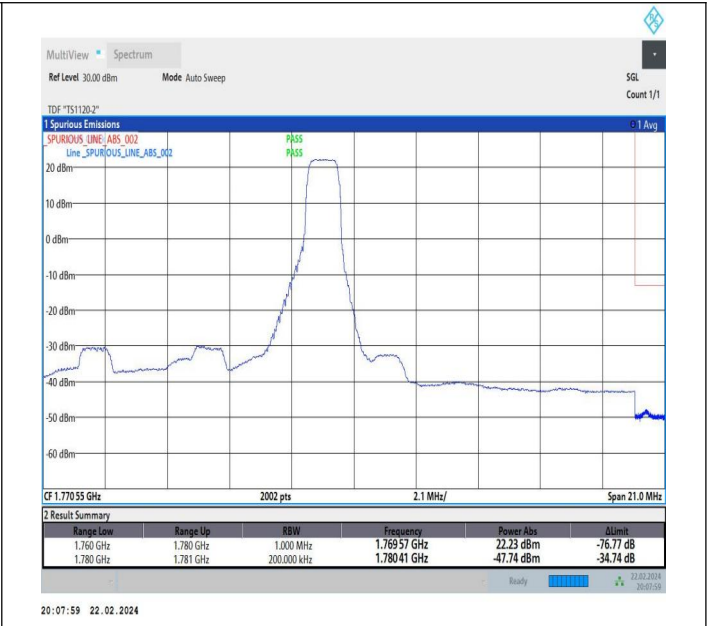

10MHz-10MHz_QPSK@QPSK-QPSK@QPSK_132523-13262
2_1RB#49@50RB#0-0RB#0@50RB#0