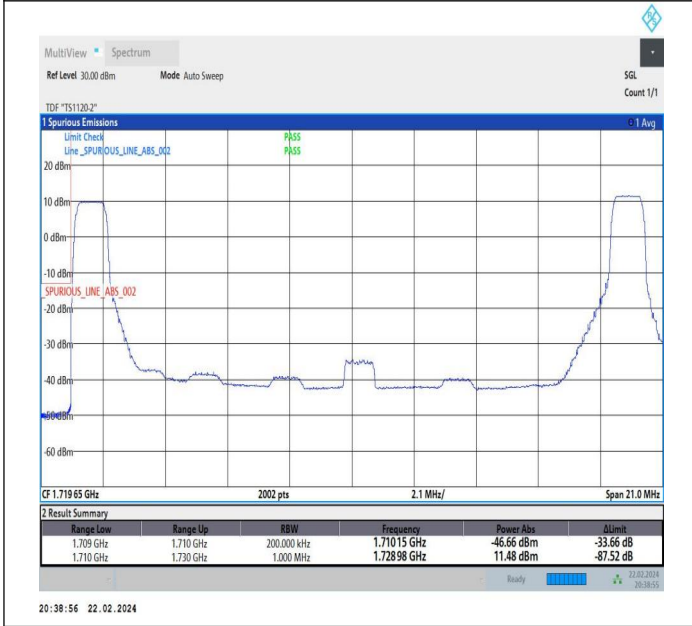

5MHz-15MHz_QPSK@QPSK-QPSK@QPSK_132002-132095_1RB#0@25RB#0-1RB#74@75RB#0