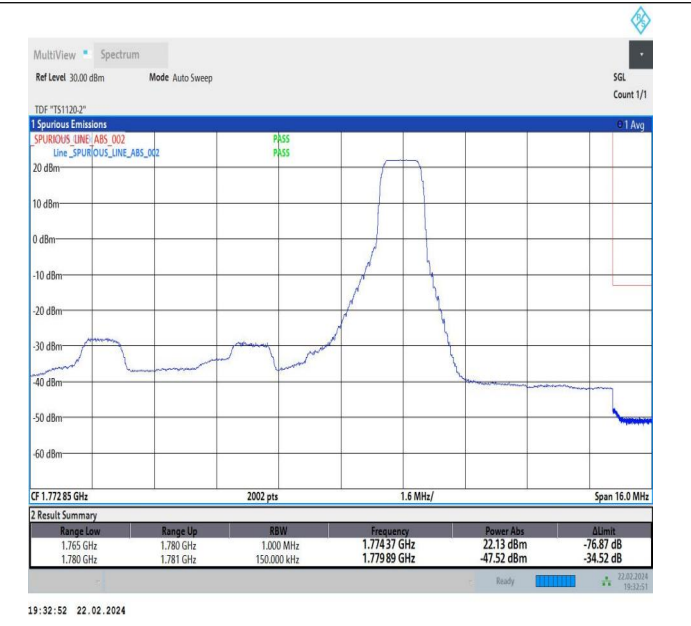

10MHz-5MHz_QPSK@QPSK-QPSK@QPSK_132572-132644_1RB#49@50RB#0-0RB#0@25RB#0