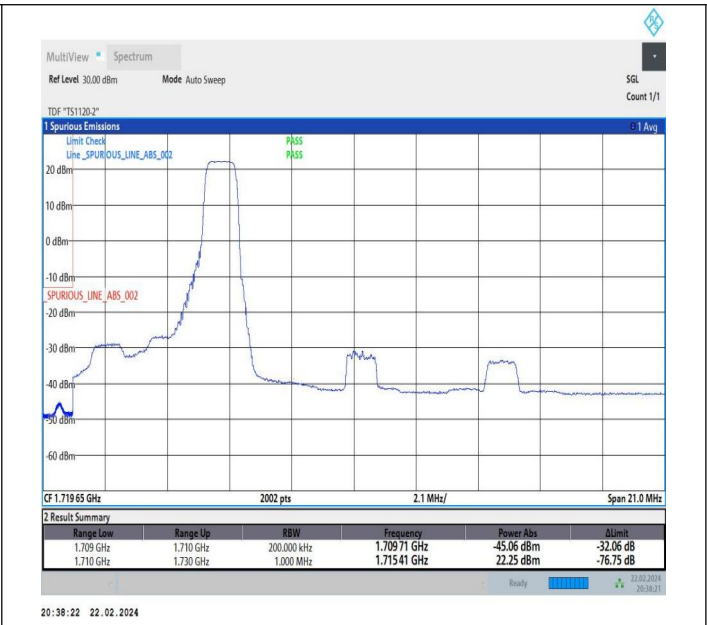

5MHz-15MHz_QPSK@QPSK-QPSK@QPSK_132002-132095_1RB#24@25RB#0-0RB#0@75RB#0