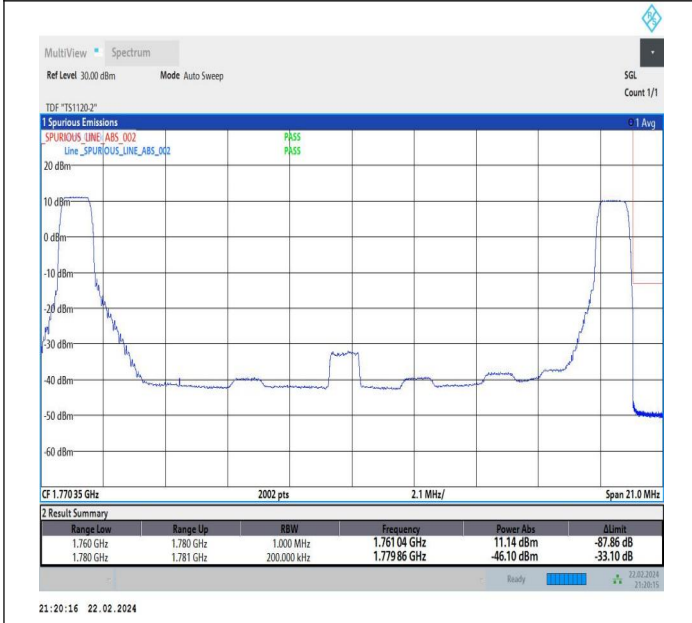

15MHz-5MHz_QPSK@QPSK-QPSK@QPSK_132549-132642_1RB#0@75RB#0-1RB#24@25RB#0