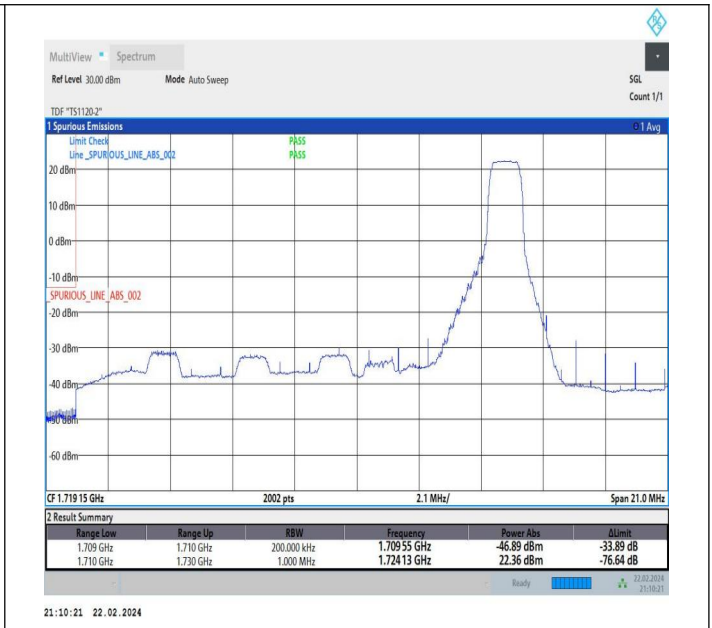

15MHz-5MHz_QPSK@QPSK-QPSK@QPSK_132047-132140_1RB#74@75RB#0-0RB#0@25RB#0