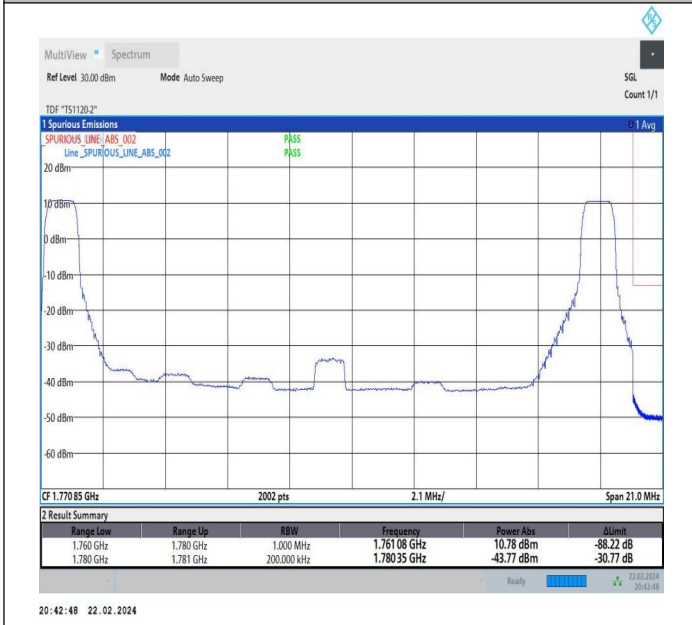

5MHz-15MHz_QPSK@QPSK-QPSK@QPSK_132504-132597_1RB#0@25RB#0-1RB#74@75RB#0