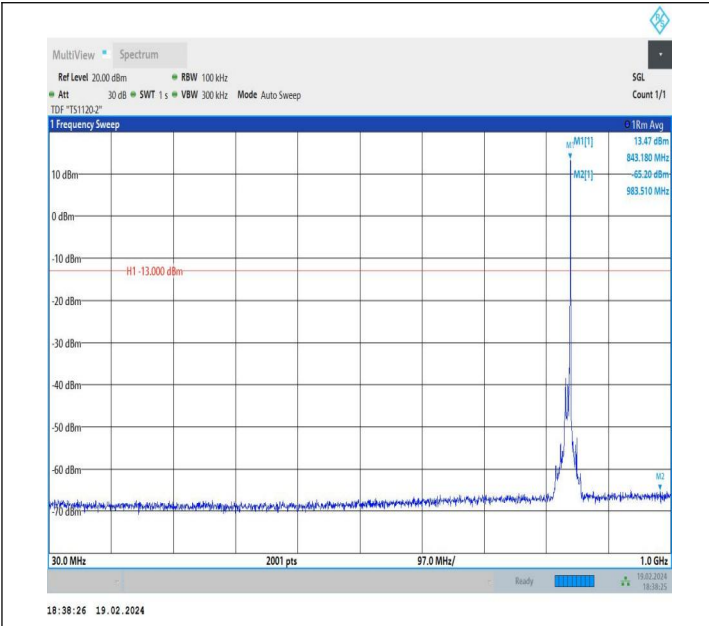

5-5-10MHz-5MHz-QPSK-QPSK-20550-20622-1RB#49-0RB#0-0
0.009~0.15MHz-PASS