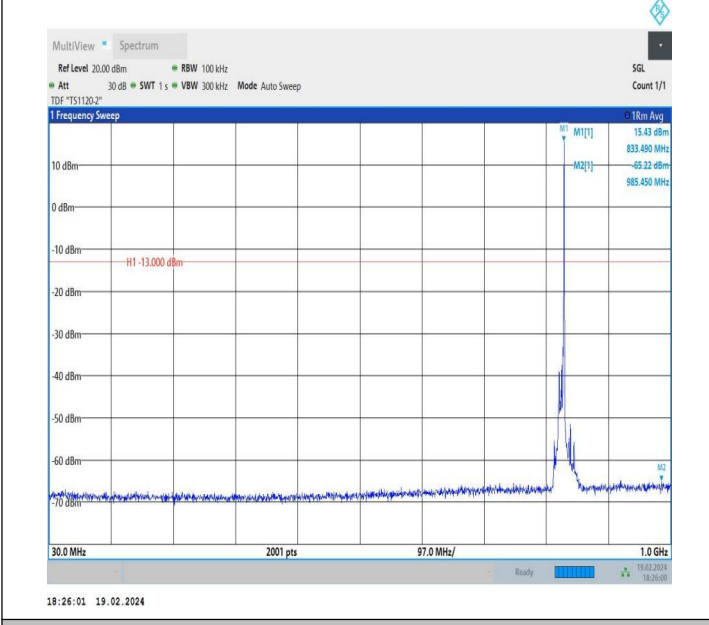

5-5-10MHz-5MHz-QPSK-QPSK-20450-20522-1RB#49-0RB#0-0.009~0.15MHz-PASS