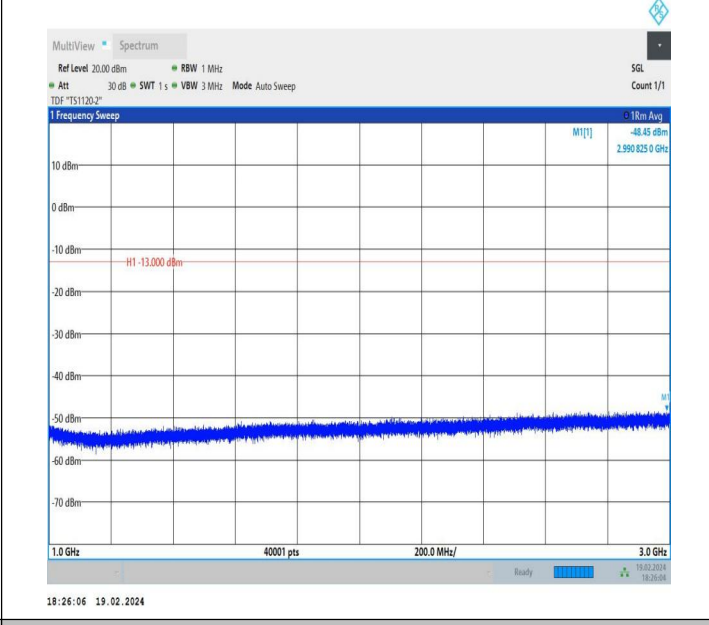

5-5-10MHz-5MHz-QPSK-QPSK-20450-20522-1RB#49-0RB#0-0.15~30MHz-PASS