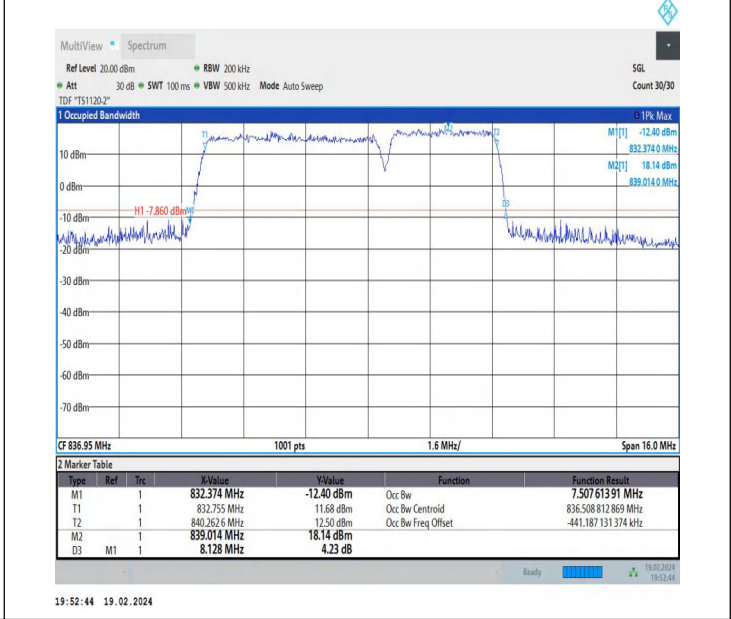

5-5-5MHz-3MHz-256QAM-256QAM-20510-20549-25RB#0-15RB
#0-PASS