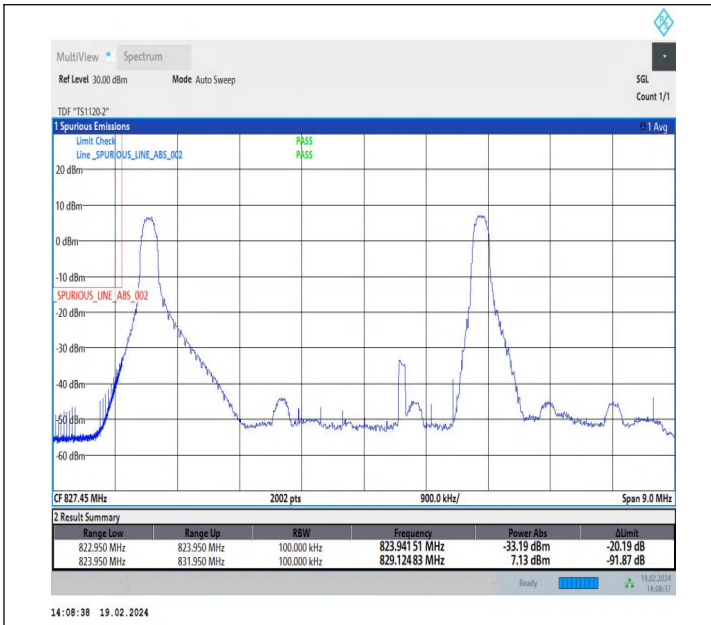

5MHz-3MHz_QPSK@QPSK-QPSK@QPSK_20425-20464_1RB#0@25RB#0-1RB#15@15RB#0