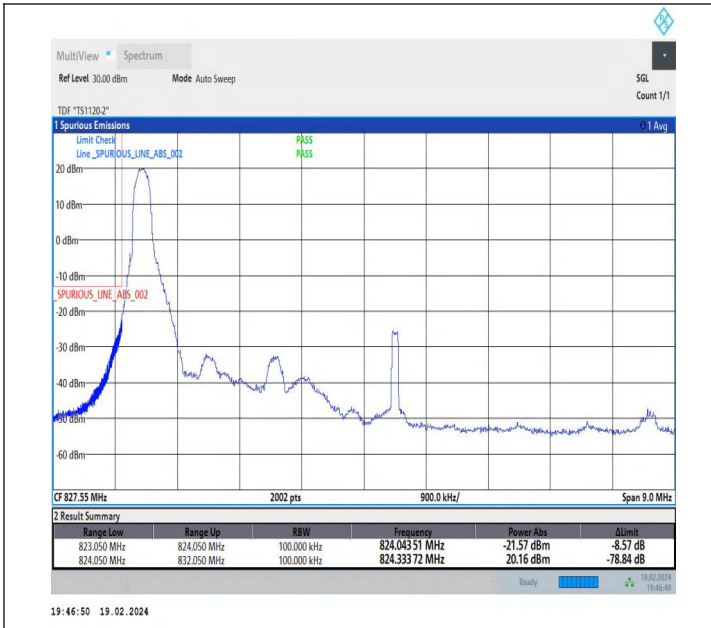

Band Edge

Test Graphs

3MHz-5MHz_QPSK@QPSK-QPSK@QPSK_20416-20455_1RB #0@15RB#0-0RB#0@25RB#0