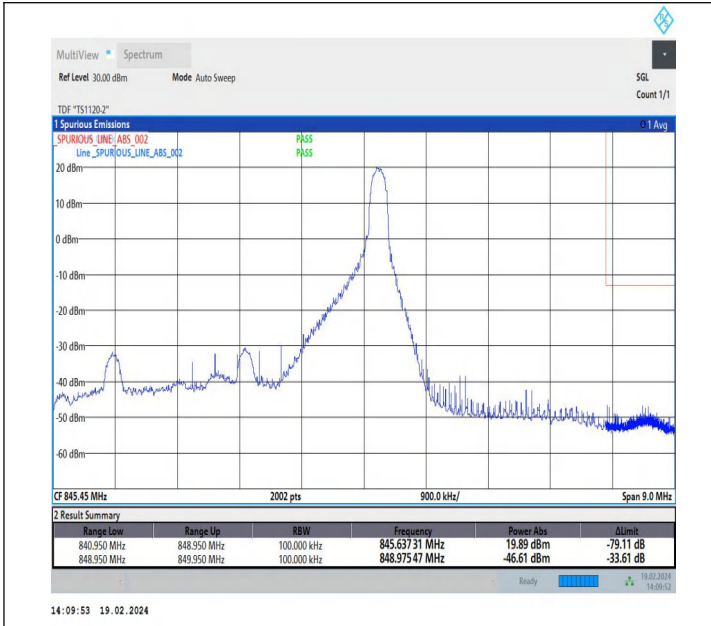

5MHz-3MHz_QPSK@QPSK-QPSK@QPSK_20595-20634_1RB #24@25RB#0-0RB#0@15RB#0