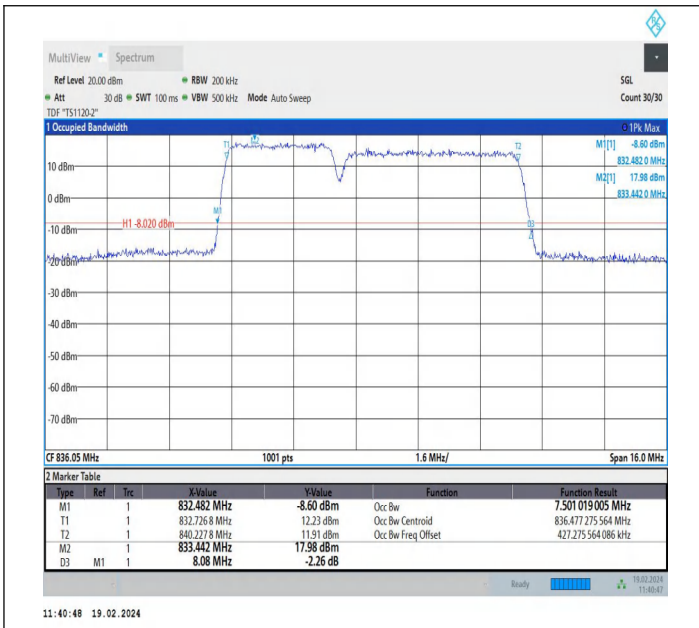

Test Graphs

5-5-3MHz-5MHz-QPSK-QPSK-20501-20540-15RB#0-25RB#0-
PASS