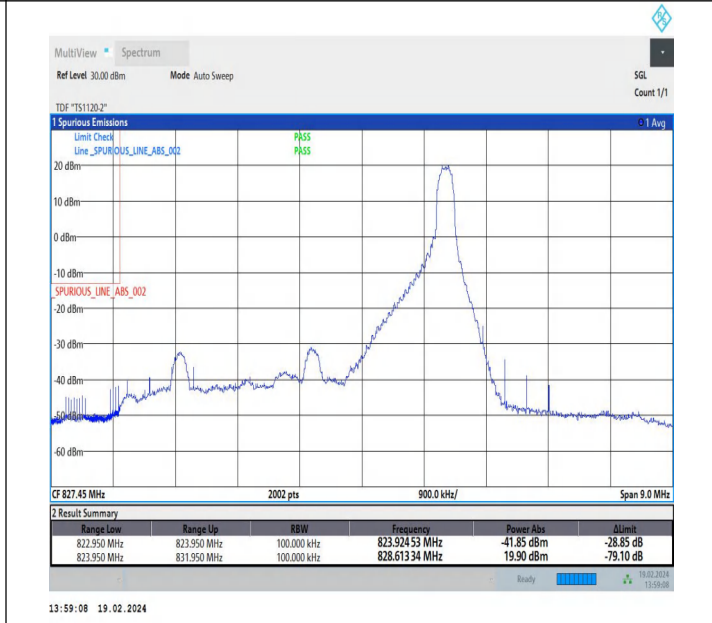

5MHz-3MHz_QPSK@QPSK-QPSK@QPSK_20425-20464_1RB#24@25RB#0-0RB#0@15RB#0