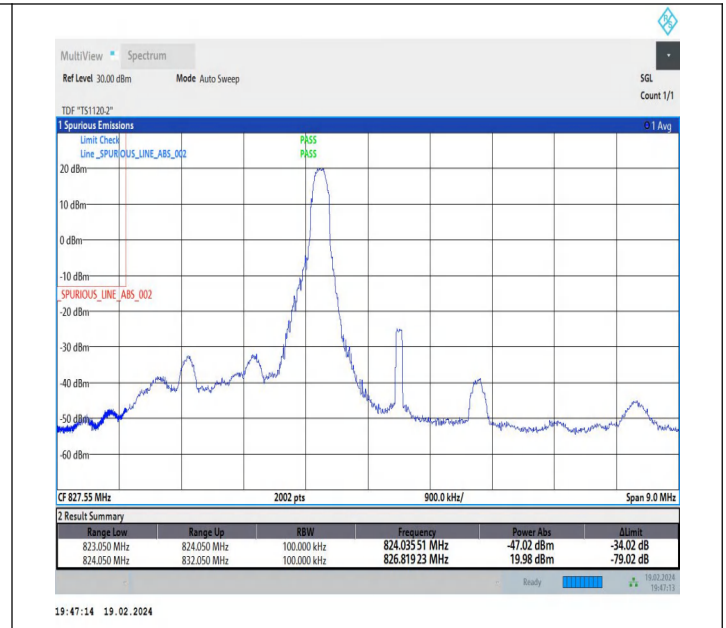

Band Edge

Test Graphs

3MHz-5MHz_QPSK@QPSK-QPSK@QPSK_20416-20455_1RB #14@15RB#0-0RB#0@25RB#0