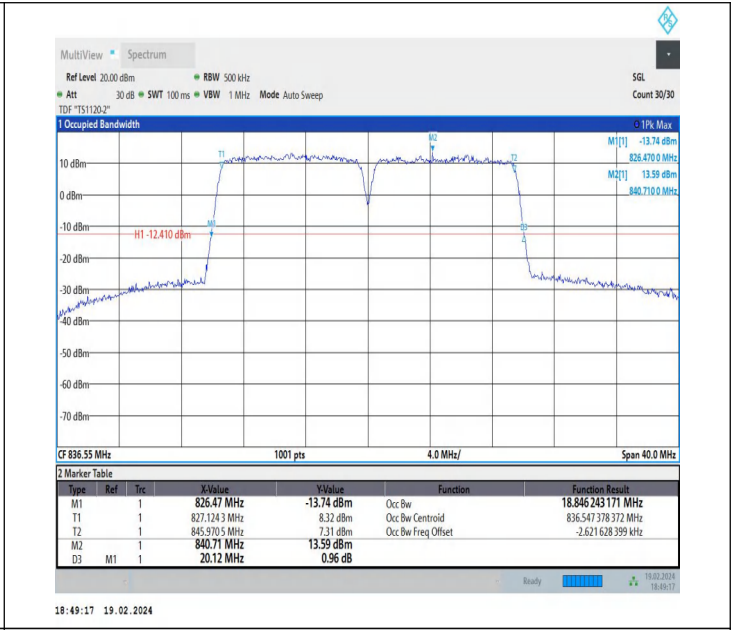

5-5-10MHz-10MHz-256QAM-256QAM-20476-20575-50RB#0-50
RB#0-PASS