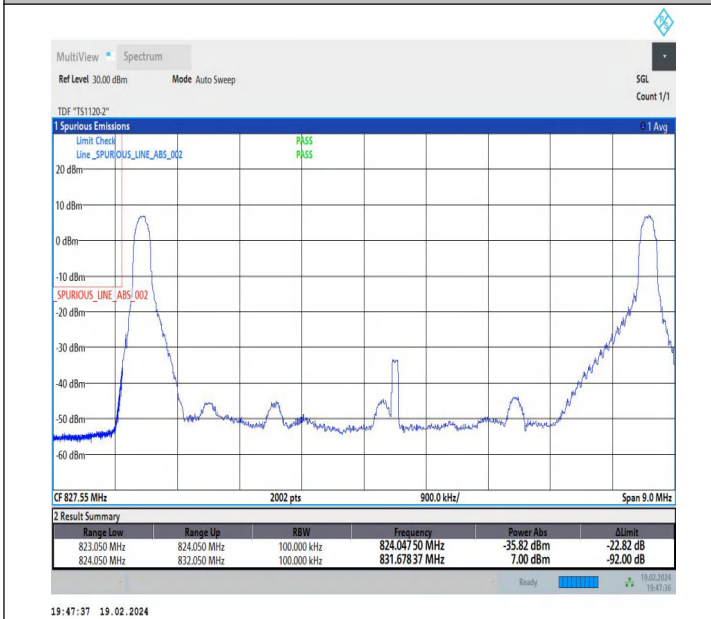

3MHz-5MHz_QPSK@QPSK-QPSK@QPSK_20416-20455_1RB #0@15RB#0-1RB#24@25RB#0