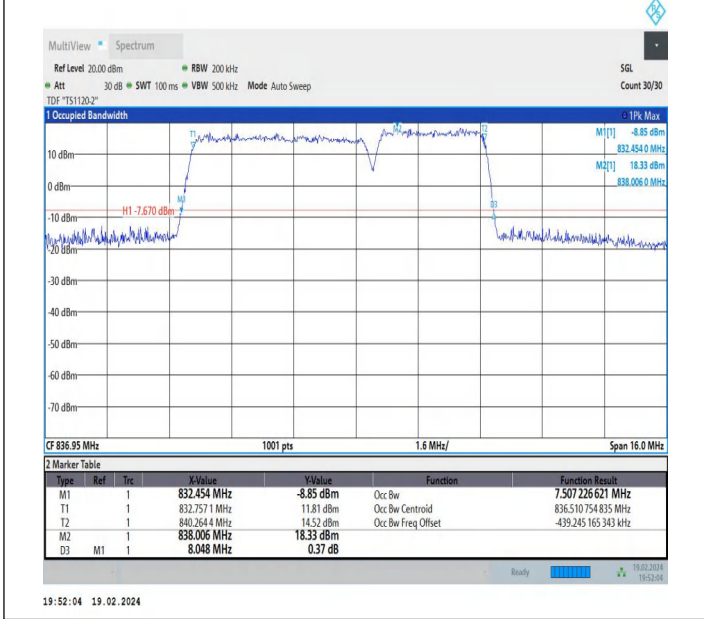

5-5-5MHz-3MHz-64QAM-64QAM-20510-20549-25RB#0-15RB
#0-PASS