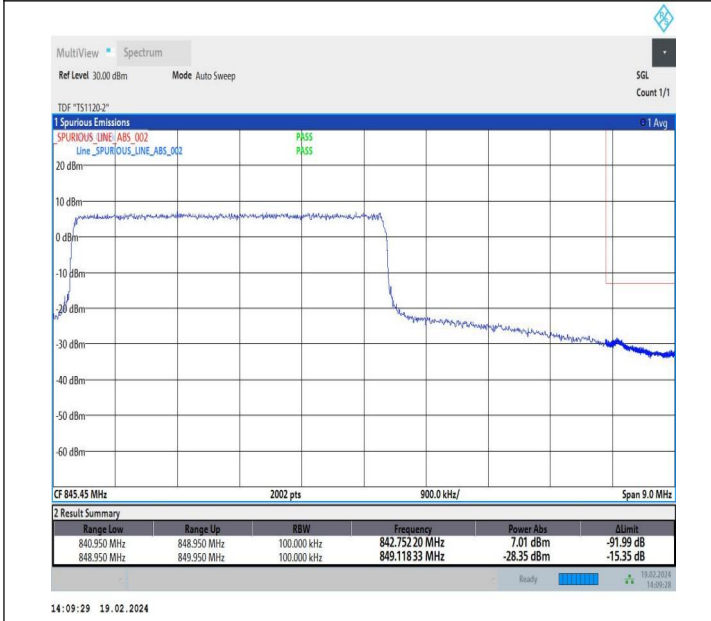

5MHz-3MHz_QPSK@QPSK-QPSK@QPSK_20595-20634_1RB#0@25RB#0-0RB#0@15RB#0