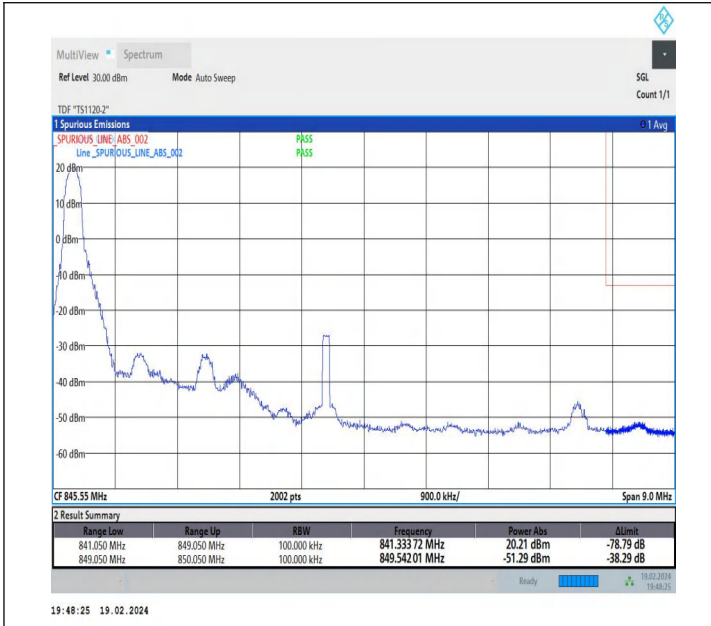

3MHz-5MHz_QPSK@QPSK-QPSK@QPSK_20586-20625_1RB#0@15RB#0-0RB#0@25RB#0