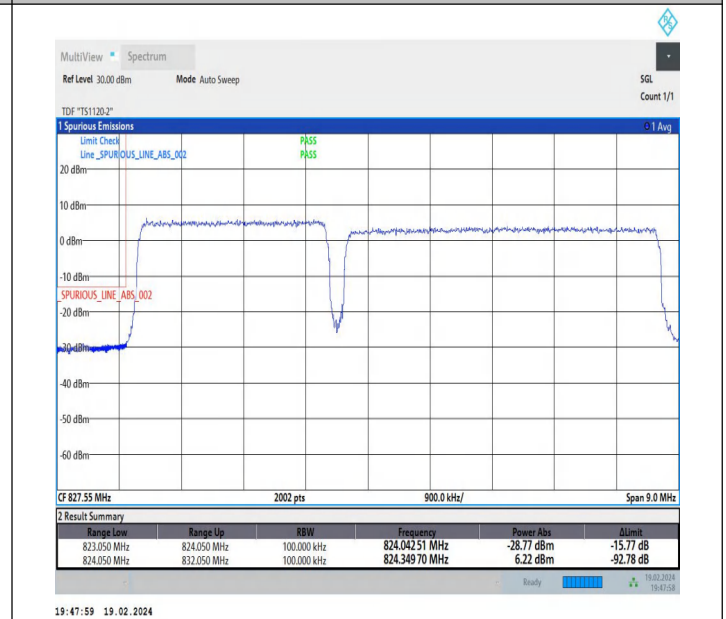

3MHz-5MHz_QPSK@QPSK-QPSK@QPSK_20416-20455_15RB#0@15RB#0-25RB#0@25RB#0