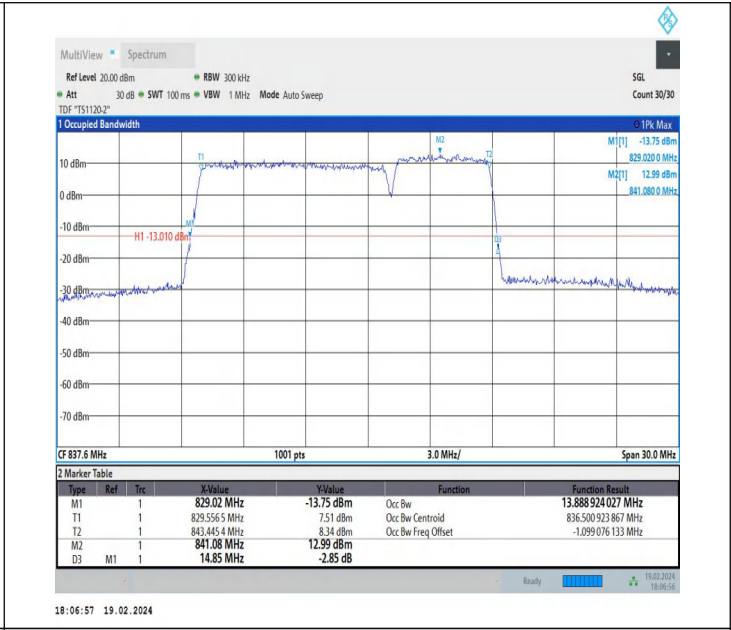

5-5-10MHz-5MHz-256QAM-256QAM-20500-20572-50RB#0-25R
B#0-PASS