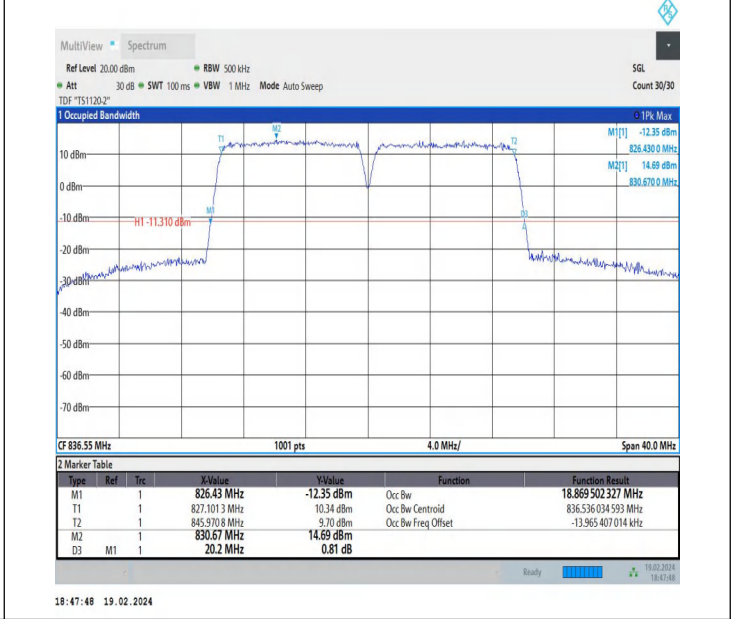

5-5-10MHz-10MHz-16QAM-16QAM-20476-20575-50RB#0-50RB
#0-PASS