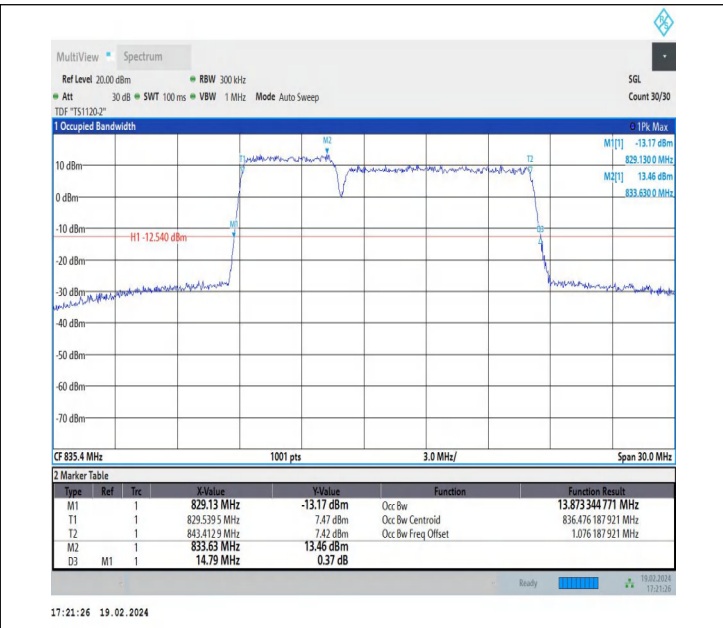

5-5-5MHz-10MHz-256QAM-256QAM-20478-20550-25RB#0-50R
B#0-PASS