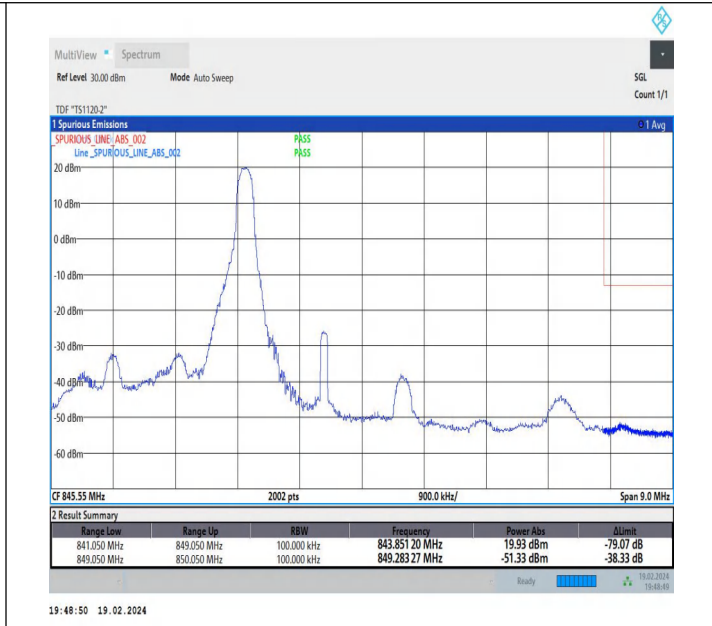

3MHz-5MHz_QPSK@QPSK-QPSK@QPSK_20586-20625_1RB#14@15RB#0-0RB#0@25RB#0