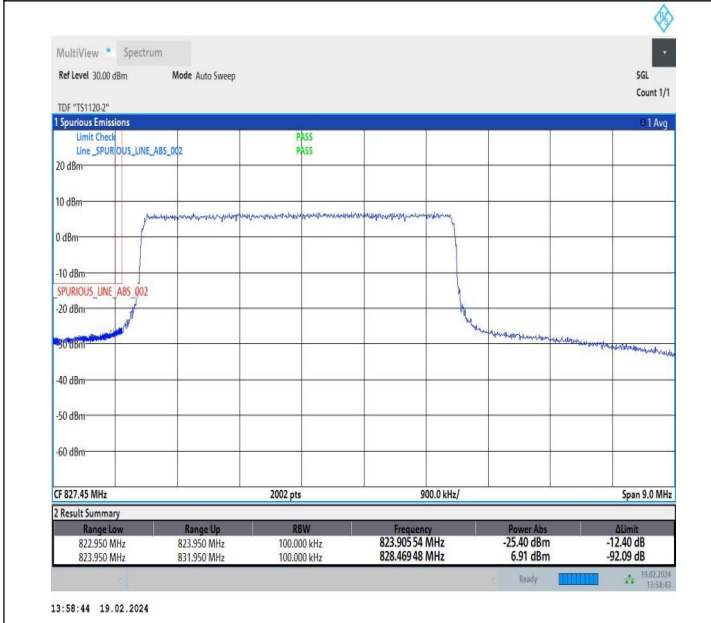

5MHz-3MHz_QPSK@QPSK-QPSK@QPSK_20425-20464_1RB#0@25RB#0-0RB#0@15RB#0