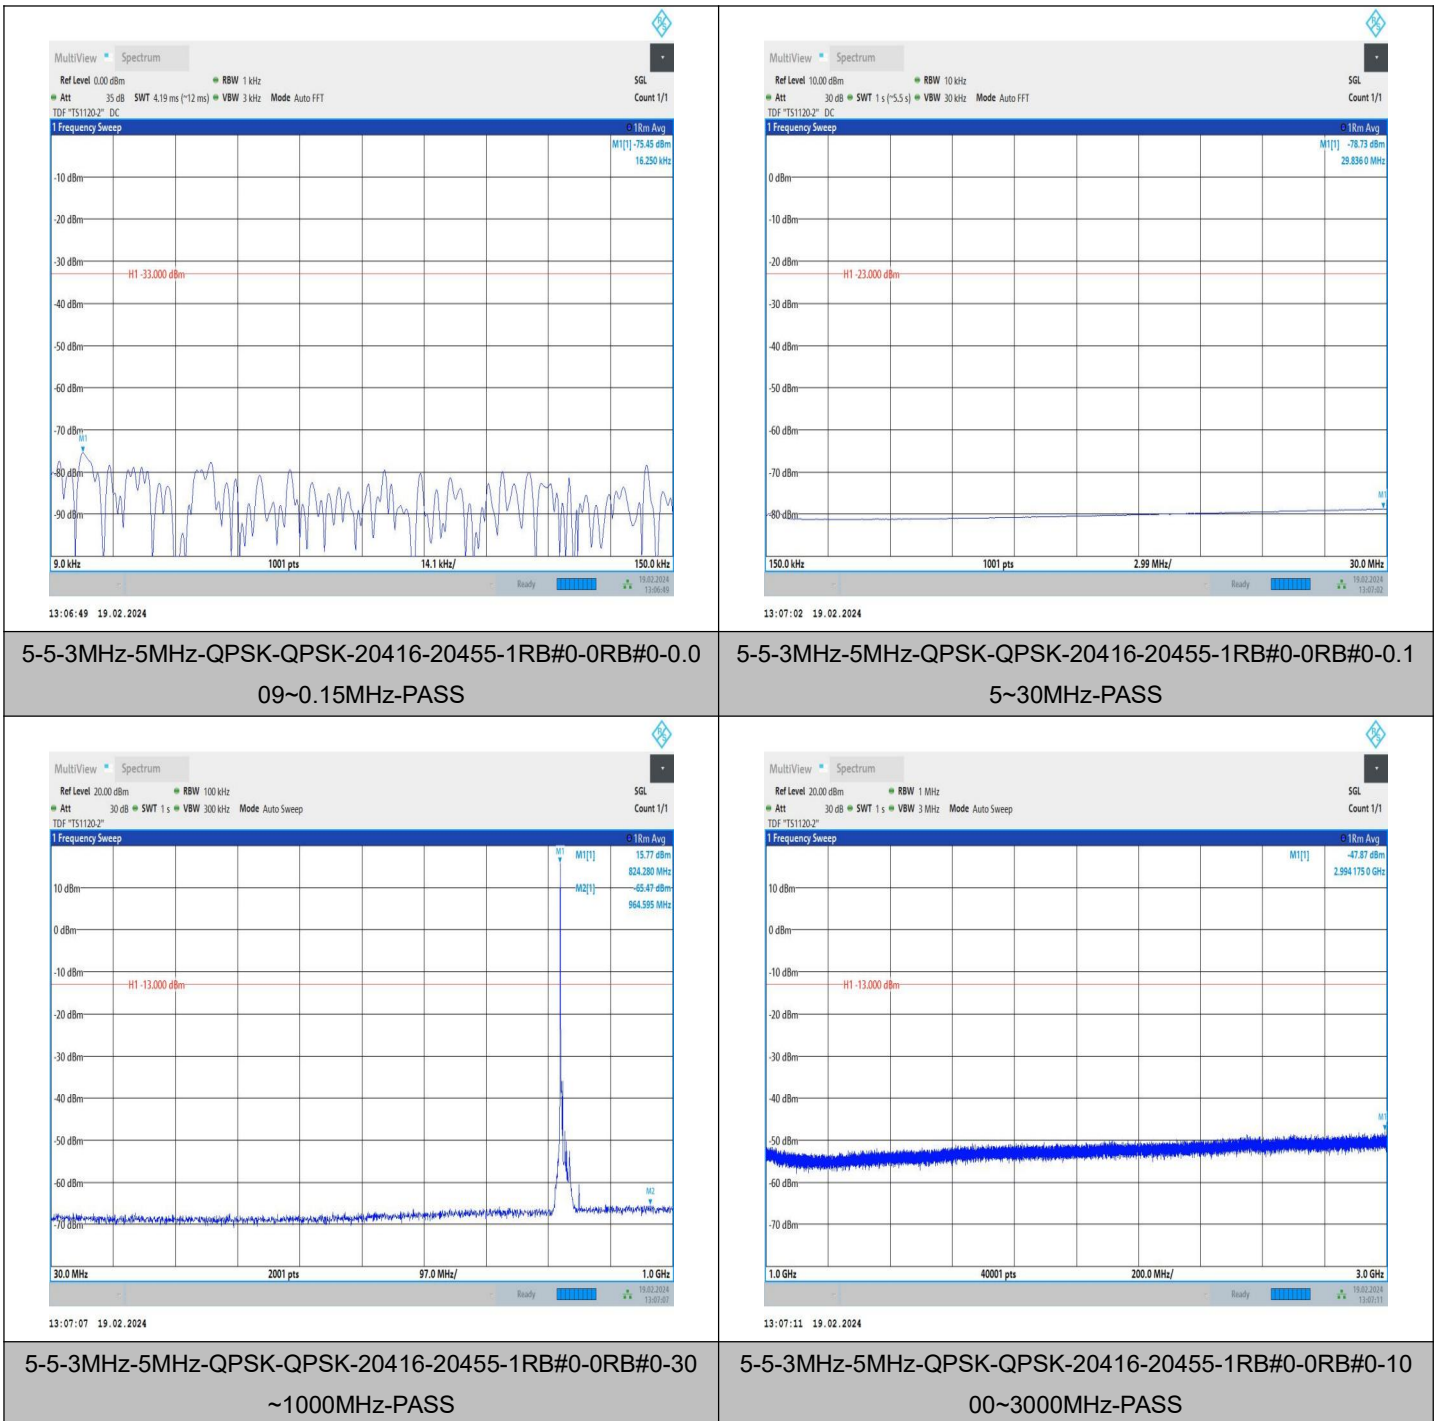

Conducted Spurious Emission

Test Graphs