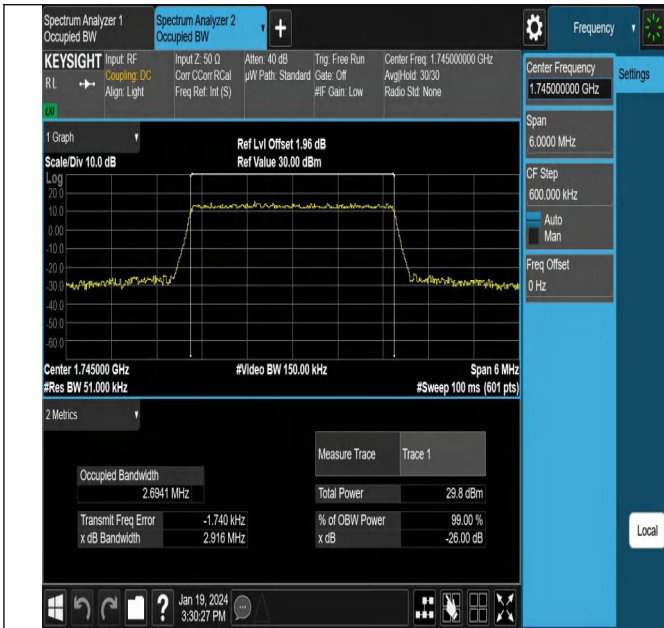

Test Graphs

Band66-1.4MHz-QPSK-132322-6RB#0-PASS

Band66-1.4MHz-16QAM-132322-6RB#0-PASS

Band66-1.4MHz-64QAM-132322-6RB#0-PASS

Band66-1.4MHz-256QAM-132322-6RB#0-PASS

Band66-3MHz-QPSK-132322-15RB#0-PASS

Band66-3MHz-16QAM-132322-15RB#0-PASS