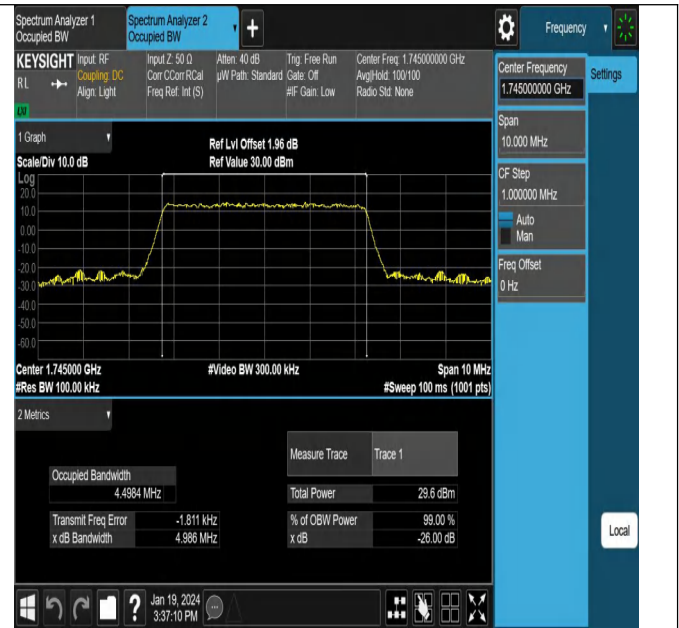

Band66-5MHz-16QAM-132322-25RB#0-PASS