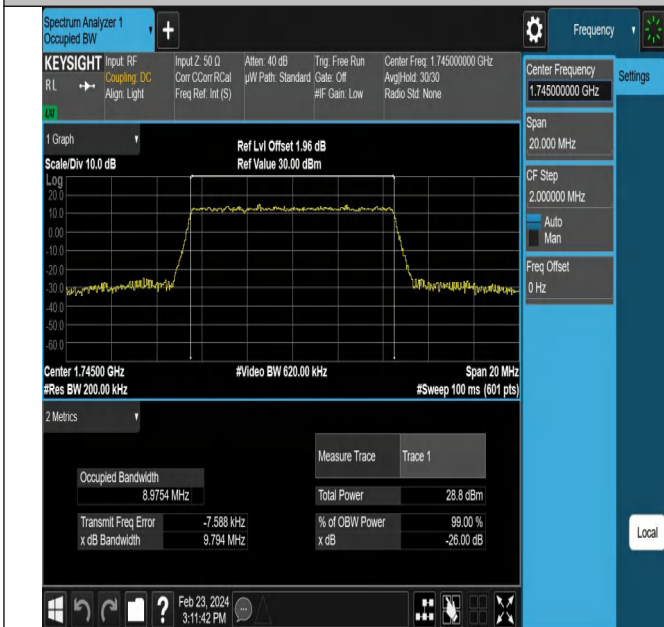

Band66-10MHz-64QAM-132322-50RB#0-PASS