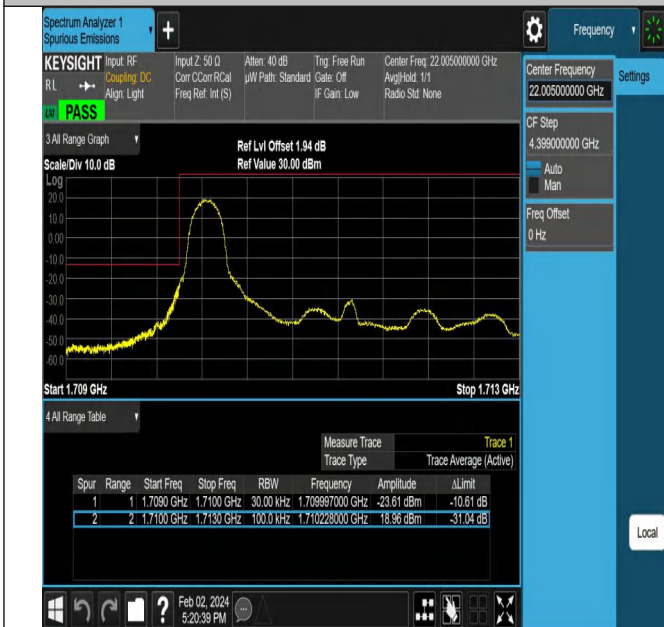

## Test Graphs

Band66\_1.4MHz\_QPSK\_131979\_1RB#0

Band66\_1.4MHz\_QPSK\_131979\_1RB#5

Band66\_1.4MHz\_QPSK\_131979\_6RB#0

Band66\_1.4MHz\_QPSK\_132665\_1RB#0

Band66\_1.4MHz\_QPSK\_132665\_1RB#5

Band66\_1.4MHz\_QPSK\_132665\_6RB#0