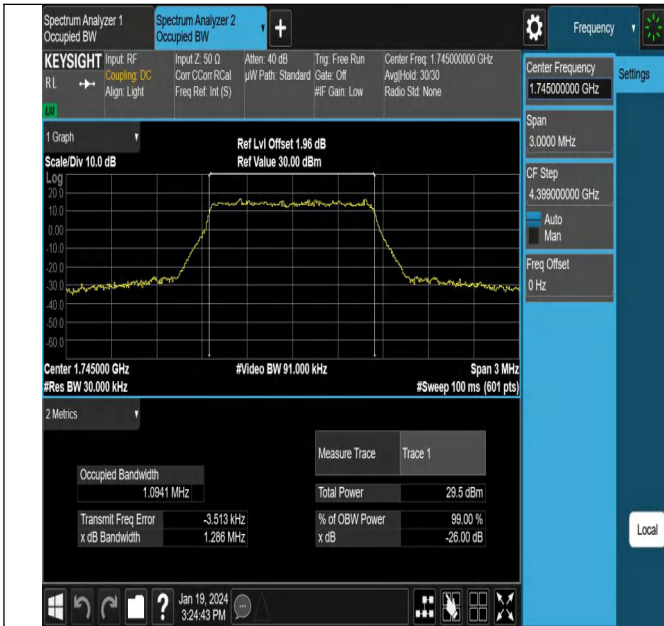

Test Graphs

Band66-1.4MHz-QPSK-132322-6RB#0-PASS