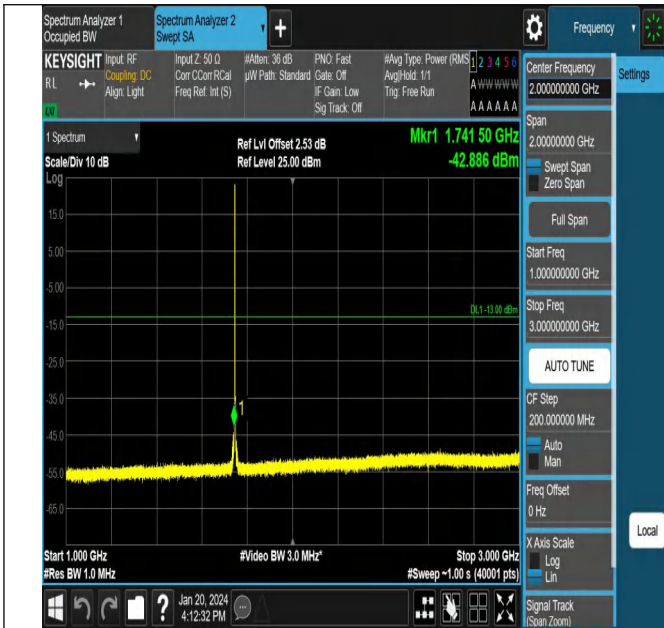

Band66_1.4MHz_QPSK_132322_1RB#0_1000~3000_1000~3000