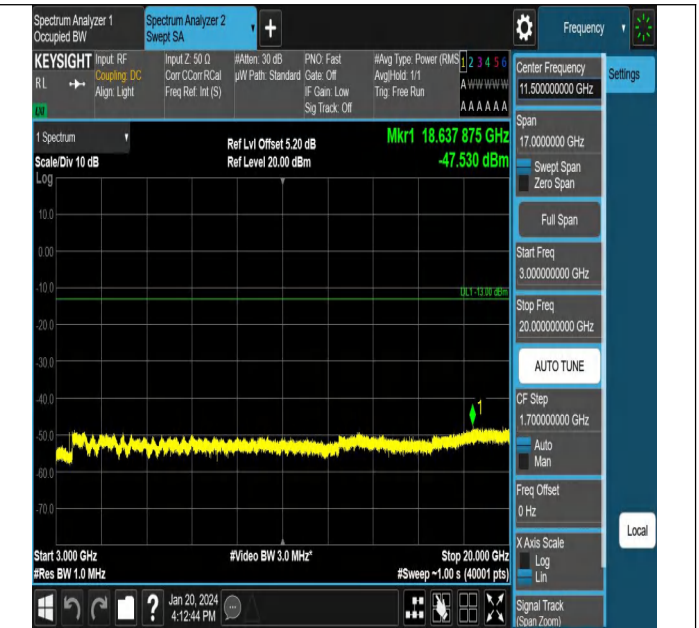

Band66_1.4MHz_QPSK_132322_1RB#0_3000~20000_3000~20000