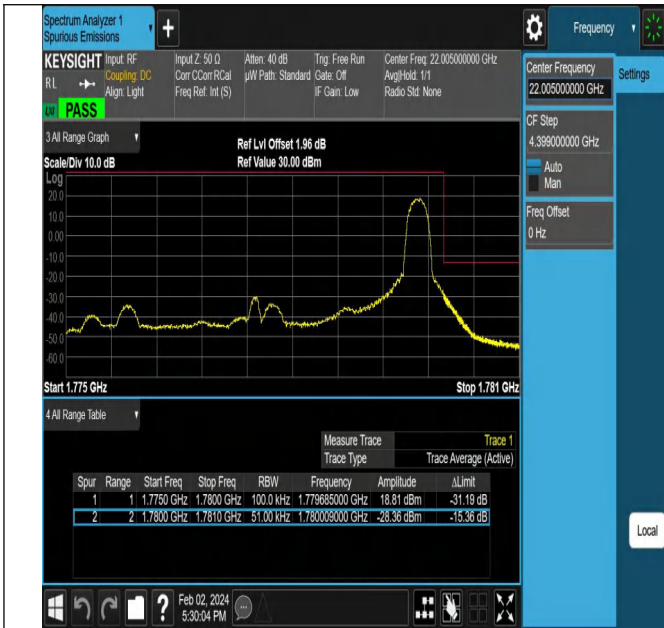

Band66\_5MHz\_QPSK\_131997\_1RB#0

Band66\_5MHz\_QPSK\_131997\_1RB#24

Band66\_5MHz\_QPSK\_131997\_25RB#0

Band66\_5MHz\_QPSK\_132647\_1RB#0

Band66\_5MHz\_QPSK\_132647\_1RB#24

Band66\_5MHz\_QPSK\_132647\_25RB#0