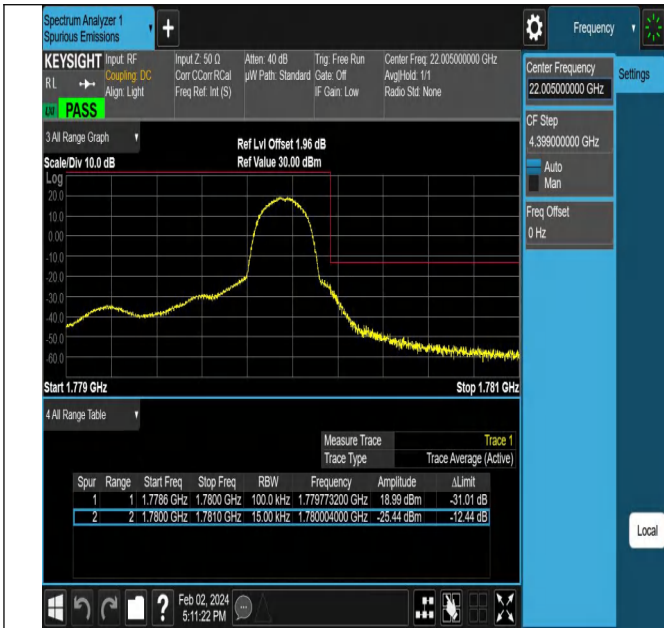

## Test Graphs

Band66\_1.4MHz\_QPSK\_131979\_1RB#0

Band66\_1.4MHz\_QPSK\_131979\_1RB#5

Band66\_1.4MHz\_QPSK\_131979\_6RB#0

Band66\_1.4MHz\_QPSK\_132665\_1RB#0

Band66\_1.4MHz\_QPSK\_132665\_1RB#5

Band66\_1.4MHz\_QPSK\_132665\_6RB#0