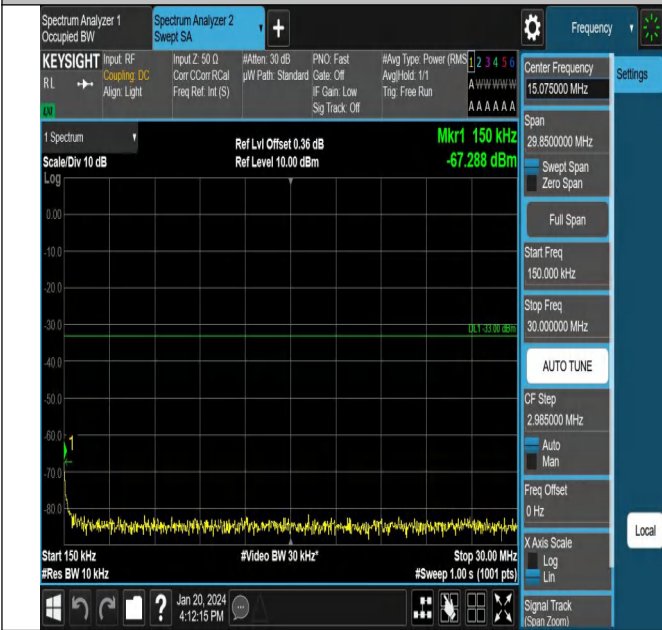

Band66_1.4MHz_QPSK_132322_1RB#0_0.15~30_0.15~30