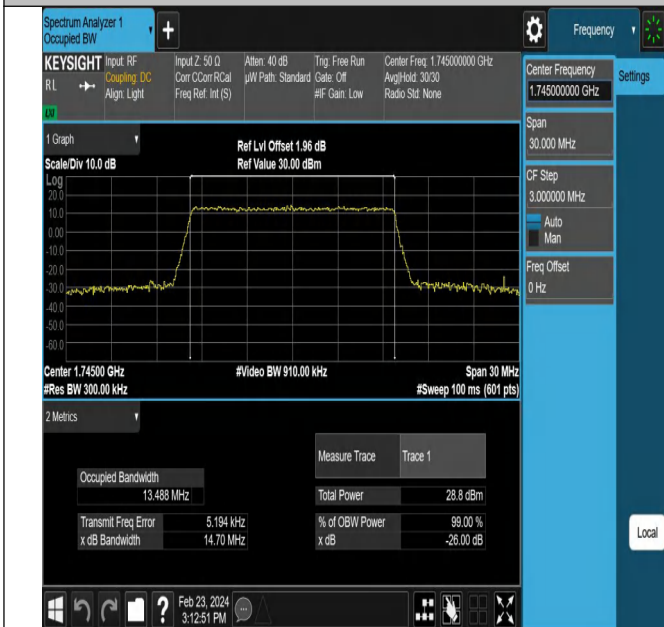

Band66-15MHz-64QAM-132322-75RB#0-PASS