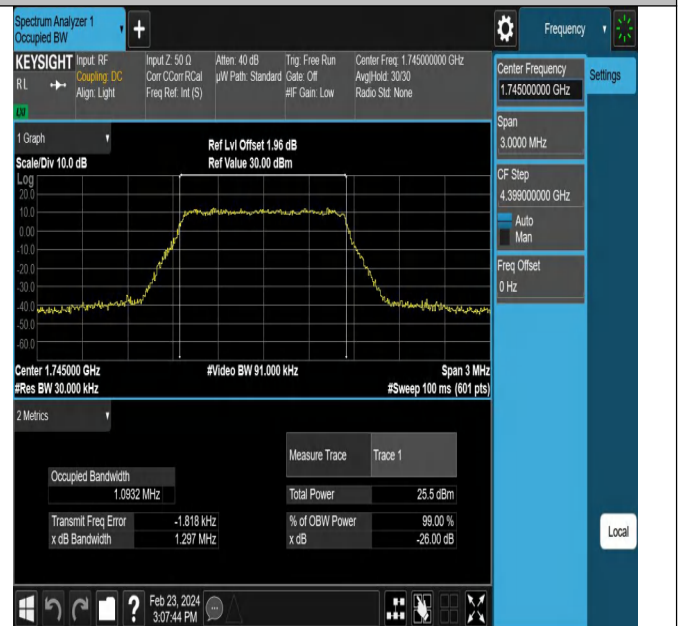

Test Graphs

Band66-1.4MHz-QPSK-132322-6RB#0-PASS

Band66-1.4MHz-16QAM-132322-6RB#0-PASS

Band66-1.4MHz-64QAM-132322-6RB#0-PASS

Band66-1.4MHz-256QAM-132322-6RB#0-PASS

Band66-3MHz-QPSK-132322-15RB#0-PASS

Band66-3MHz-16QAM-132322-15RB#0-PASS