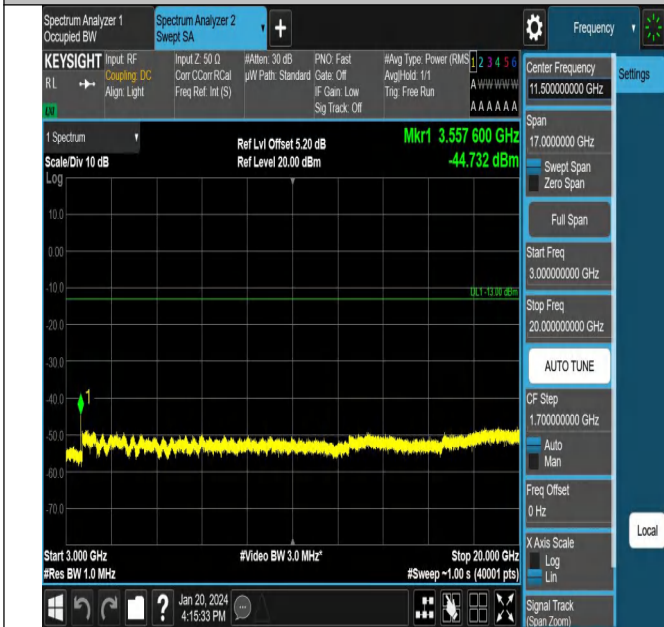

Band66_1.4MHz_QPSK_132665_1RB#0_3000~20000_3000~20000