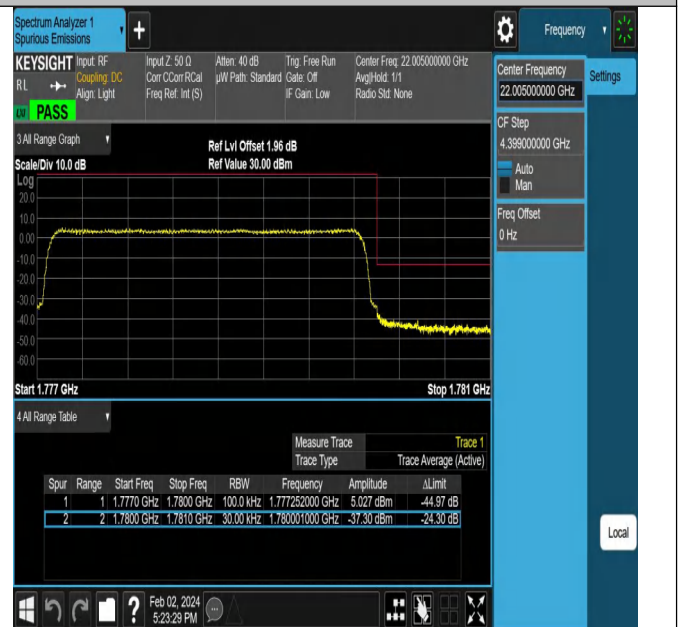

Band66_3MHz_QPSK_132657_15RB#0