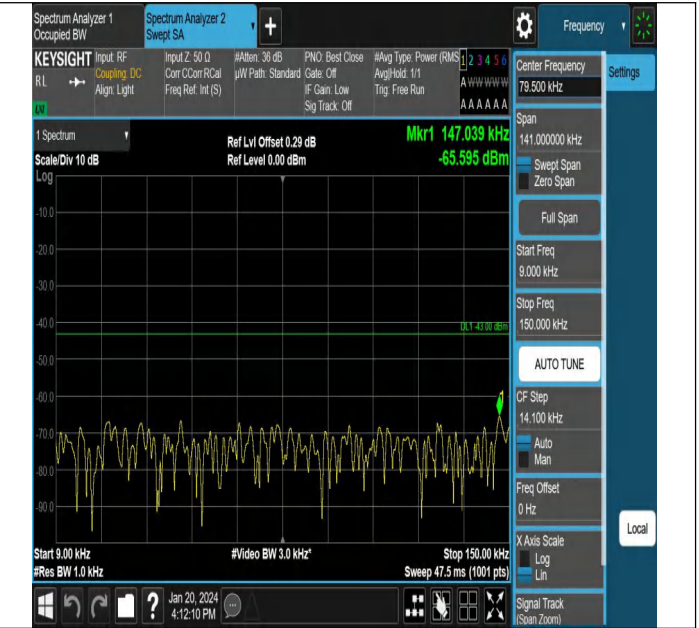

# Conducted Spurious Emission

## Test Graphs

Band66\_1.4MHz\_QPSK\_131979\_1RB#0\_0.009~0.15\_0.009~0.15

Band66\_1.4MHz\_QPSK\_131979\_1RB#0\_0.15~30\_0.15~30

Band66\_1.4MHz\_QPSK\_131979\_1RB#0\_30~1000\_30~1000

Band66\_1.4MHz\_QPSK\_131979\_1RB#0\_1000~3000\_1000~3000