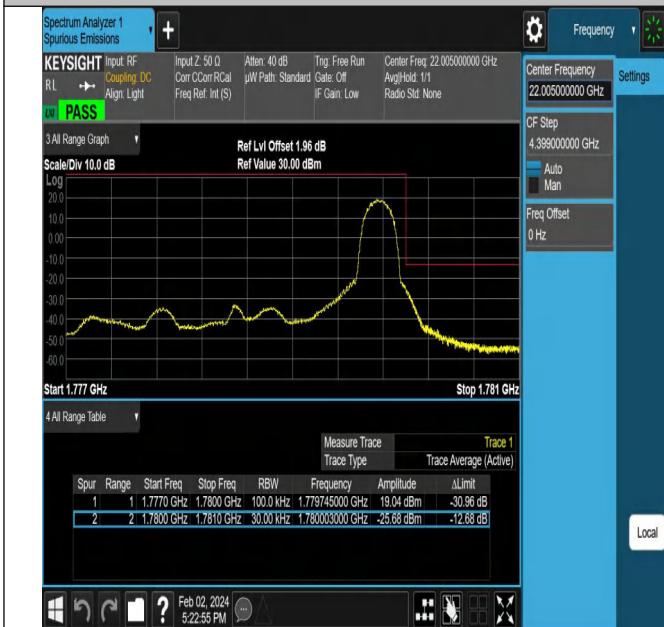

Band66_3MHz_QPSK_132657_1RB#14