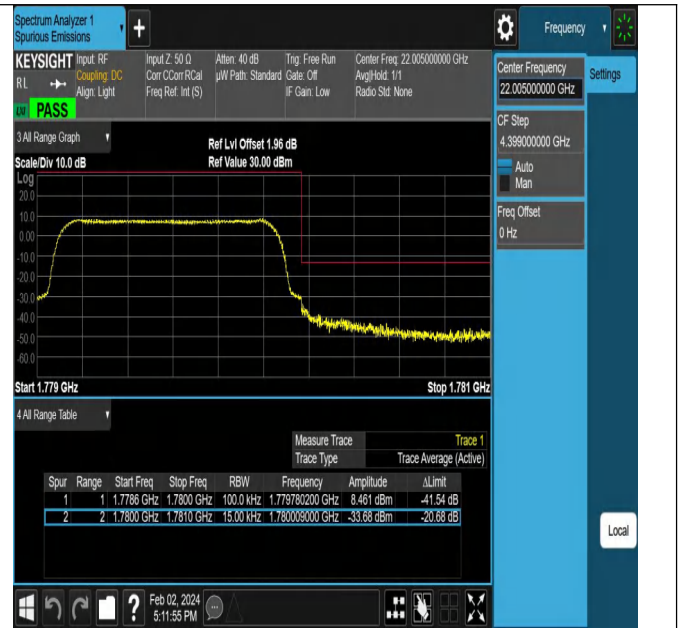

## Test Graphs

Band66\_1.4MHz\_QPSK\_131979\_1RB#0

Band66\_1.4MHz\_QPSK\_131979\_1RB#5

Band66\_1.4MHz\_QPSK\_131979\_6RB#0

Band66\_1.4MHz\_QPSK\_132665\_1RB#0

Band66\_1.4MHz\_QPSK\_132665\_1RB#5

Band66\_1.4MHz\_QPSK\_132665\_6RB#0