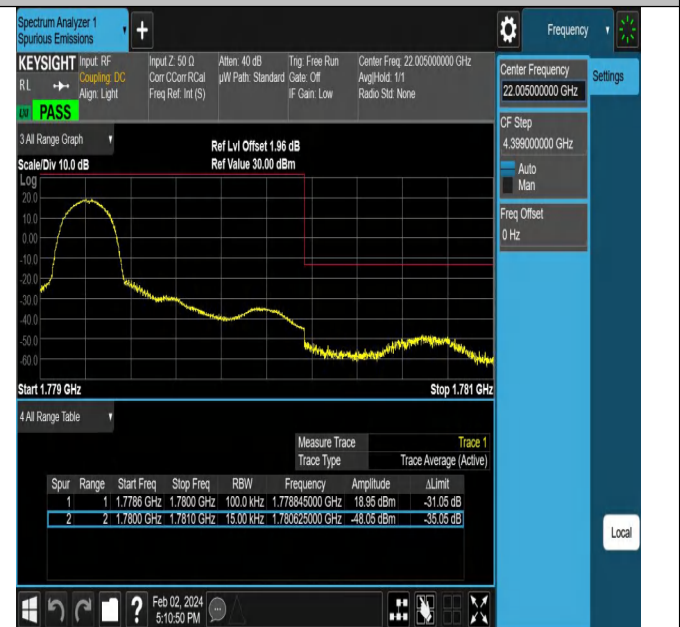

## Test Graphs

Band66\_1.4MHz\_QPSK\_131979\_1RB#0

Band66\_1.4MHz\_QPSK\_131979\_1RB#5

Band66\_1.4MHz\_QPSK\_131979\_6RB#0

Band66\_1.4MHz\_QPSK\_132665\_1RB#0

Band66\_1.4MHz\_QPSK\_132665\_1RB#5

Band66\_1.4MHz\_QPSK\_132665\_6RB#0