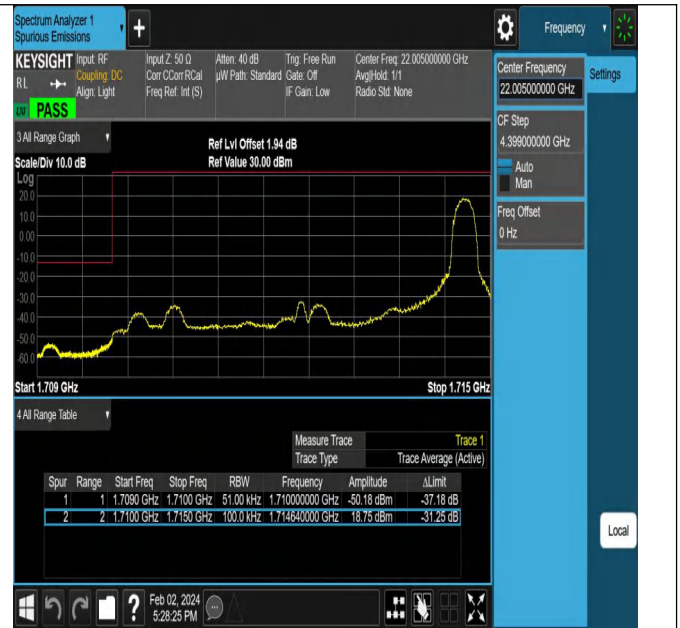

Band66_5MHz_QPSK_131997_1RB#24