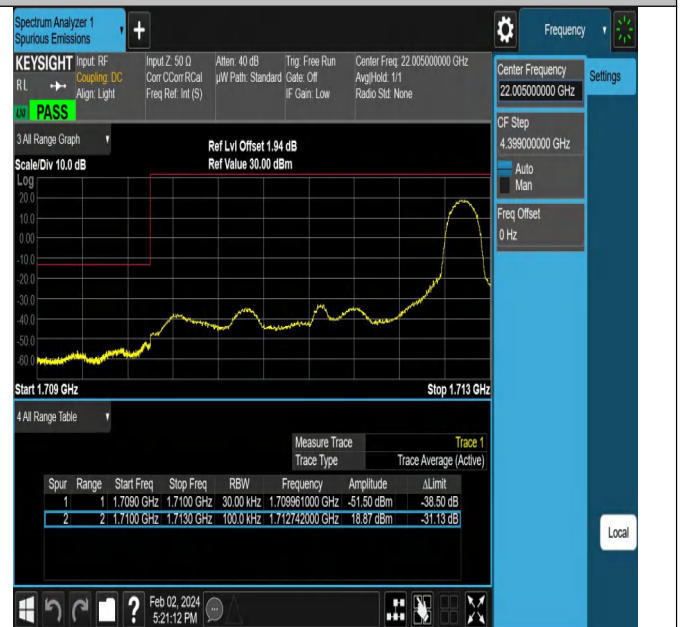

Band66_3MHz_QPSK_131987_1RB#14