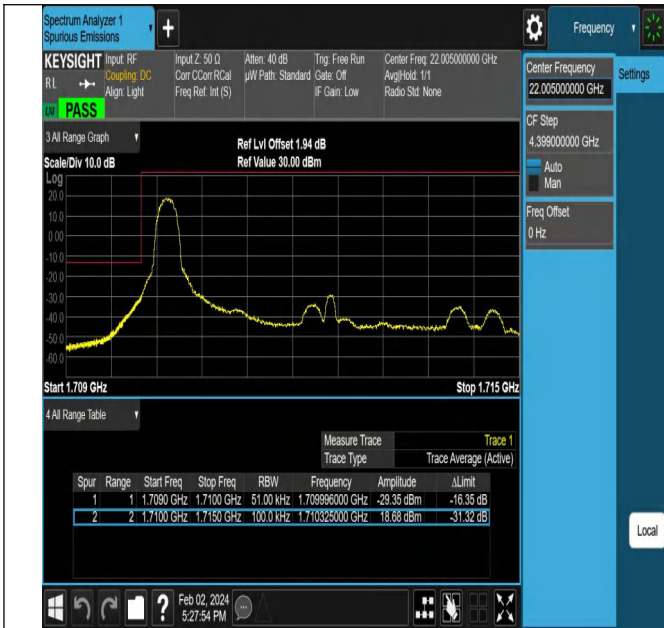

Band66_5MHz_QPSK_131997_1RB#0