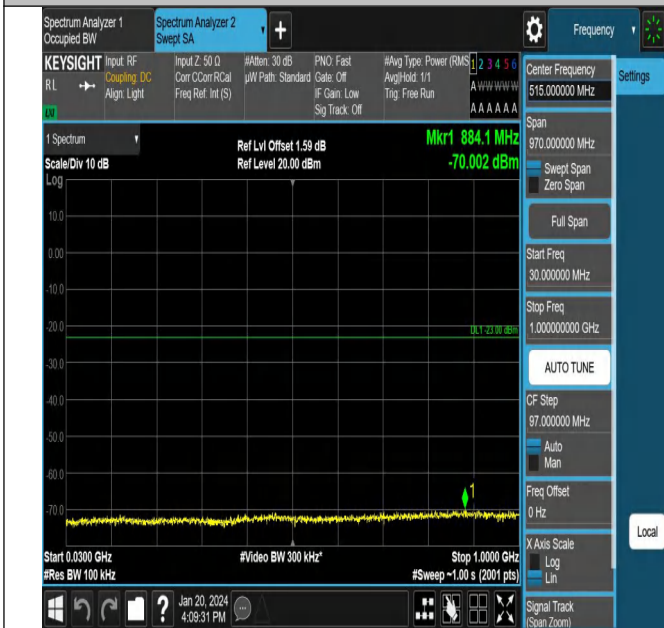

Band66_1.4MHz_QPSK_131979_1RB#0_30~1000_30~1000