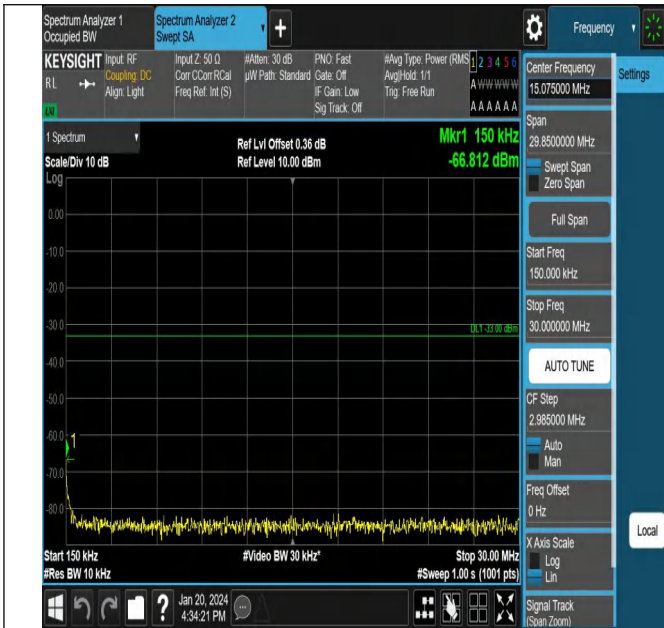

Band66_3MHz_QPSK_131987_1RB#0_0.15~30_0.15~30