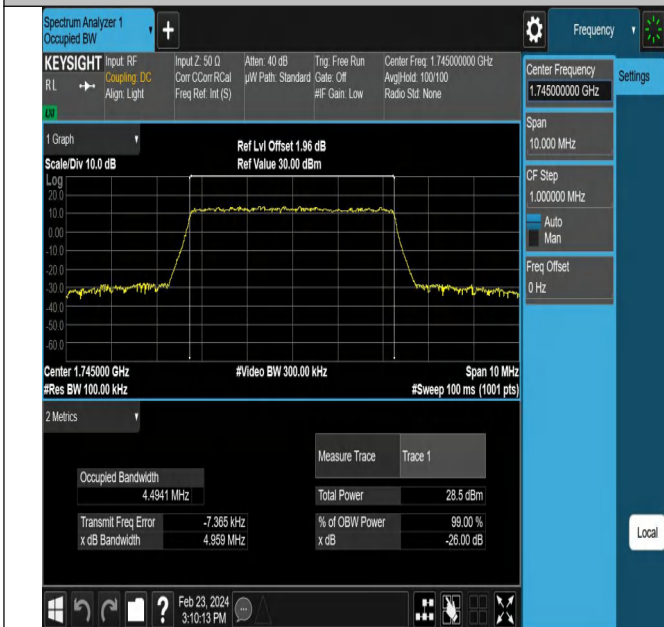

Band66-5MHz-64QAM-132322-25RB#0-PASS