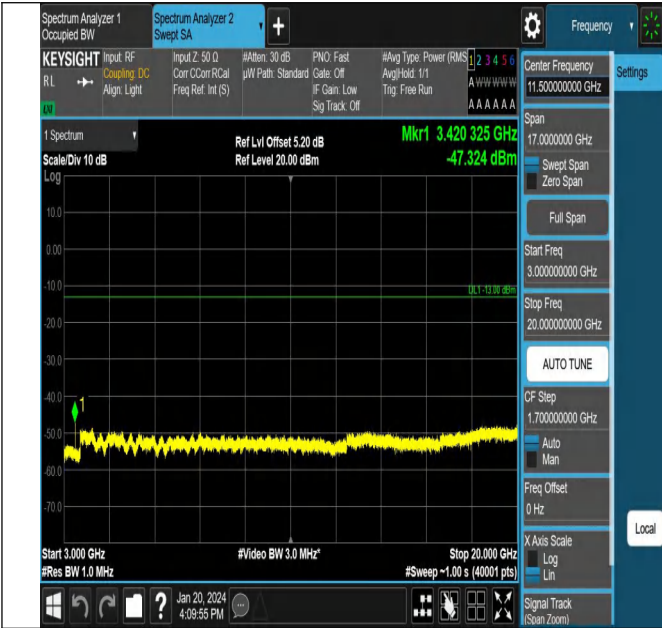

# Conducted Spurious Emission

## Test Graphs

Band66\_1.4MHz\_QPSK\_131979\_1RB#0\_0.009~0.15\_0.009~0.15

Band66\_1.4MHz\_QPSK\_131979\_1RB#0\_0.15~30\_0.15~30

Band66\_1.4MHz\_QPSK\_131979\_1RB#0\_30~1000\_30~1000

Band66\_1.4MHz\_QPSK\_131979\_1RB#0\_1000~3000\_1000~3000