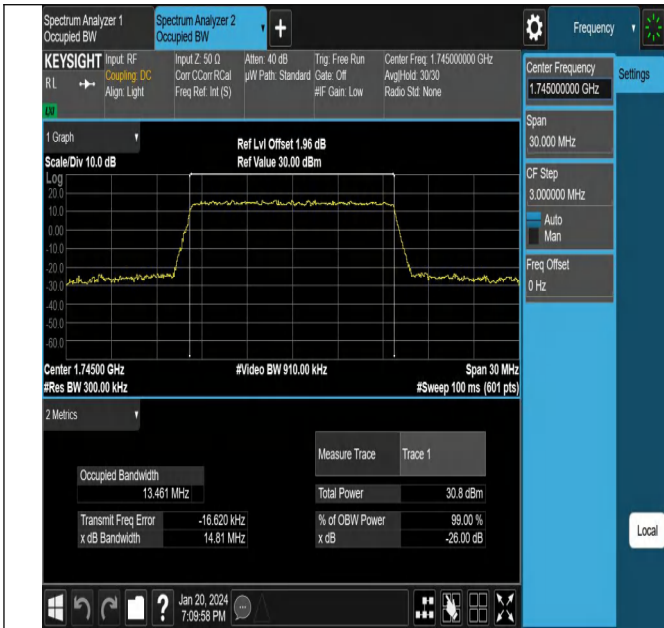

Band66-10MHz-16QAM-132322-50RB#0-PASS

Band66-10MHz-QPSK-132322-50RB#0-PASS

Band66-10MHz-64QAM-132322-50RB#0-PASS

Band66-10MHz-256QAM-132322-50RB#0-PASS

Band66-15MHz-QPSK-132322-75RB#0-PASS

Band66-15MHz-16QAM-132322-75RB#0-PASS