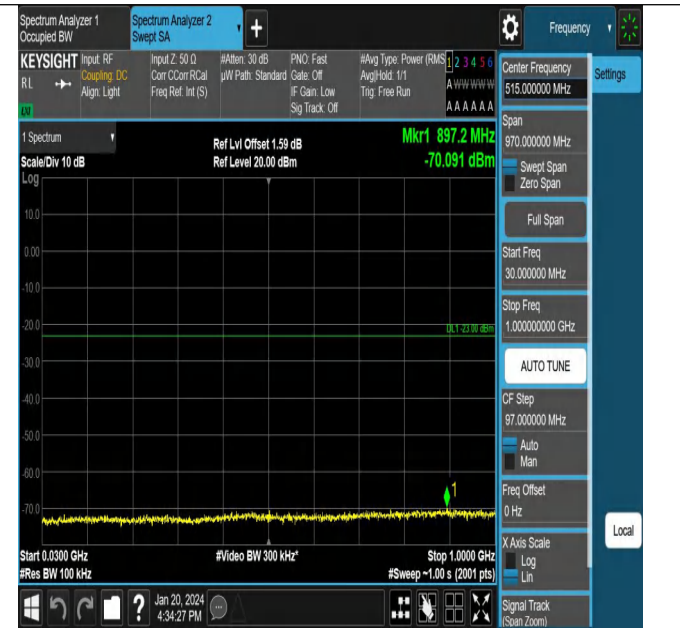

Band66_3MHz_QPSK_131987_1RB#0_30~1000_30~1000