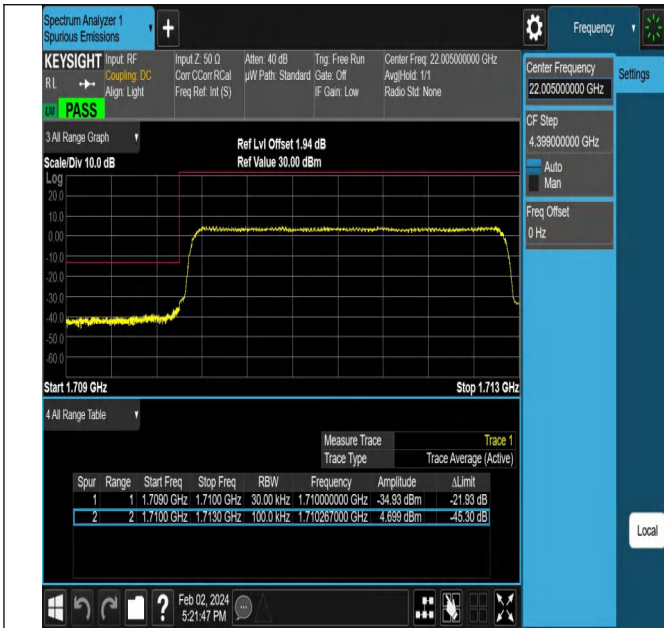

Band66_3MHz_QPSK_131987_15RB#0