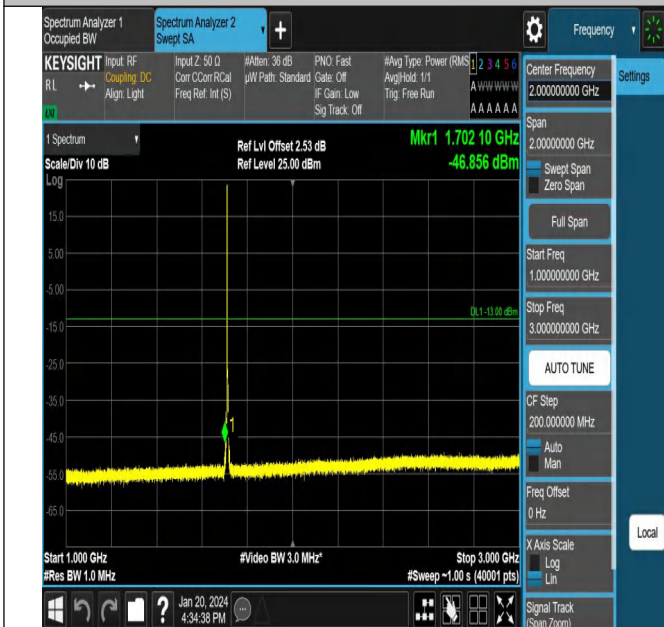

Band66_3MHz_QPSK_131987_1RB#0_1000~3000_1000~30

00

0000