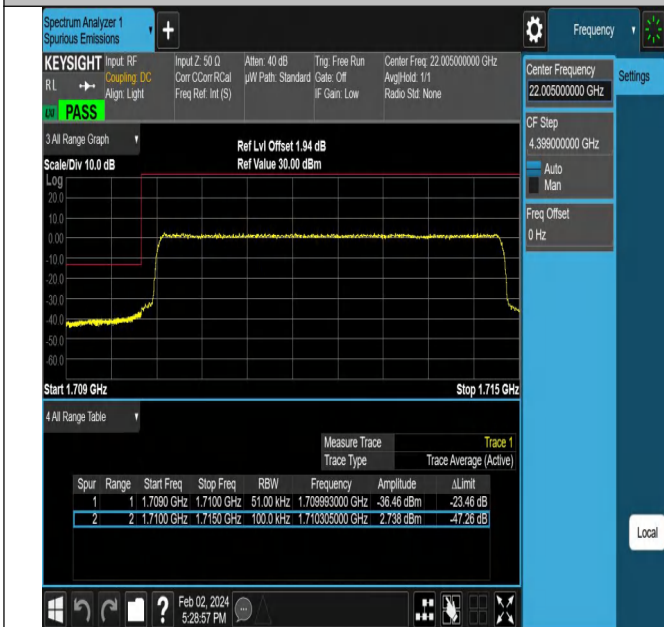

Band66_5MHz_QPSK_131997_25RB#0