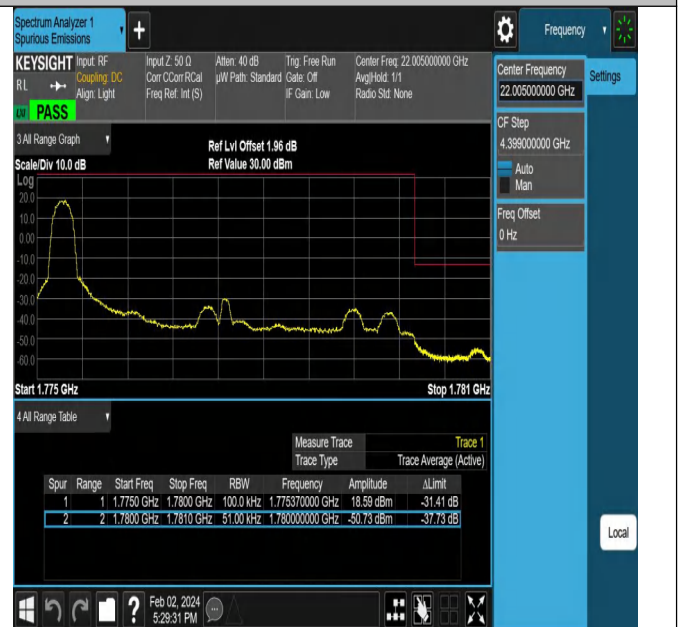

Band66_5MHz_QPSK_132647_1RB#0