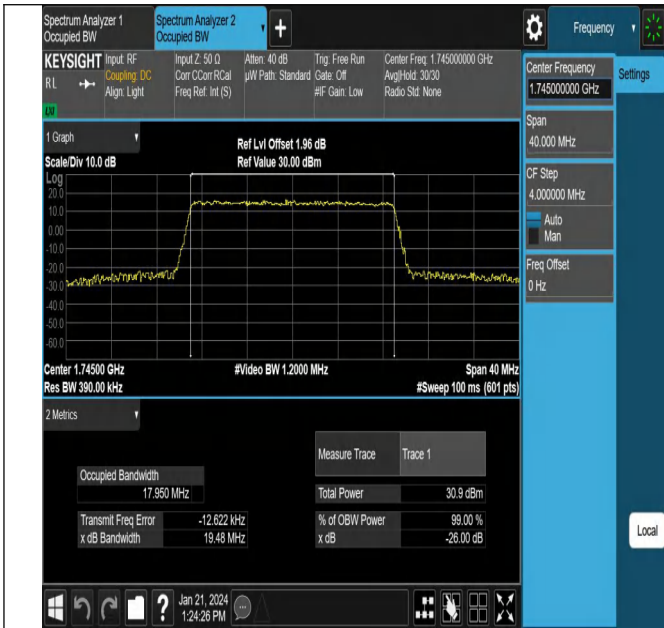

Band66-20MHz-QPSK-132322-100RB#0-PASS