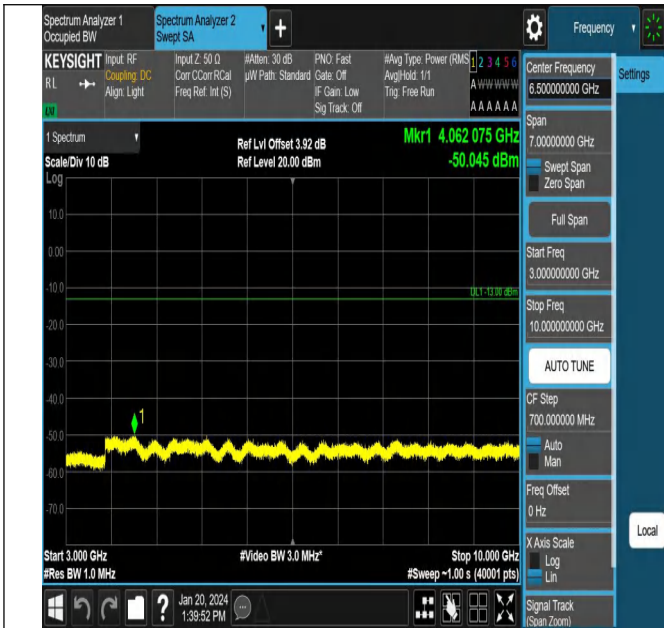

Band5_1.4MHz_QPSK_20525_1RB#0_3000~10000_3000~10000