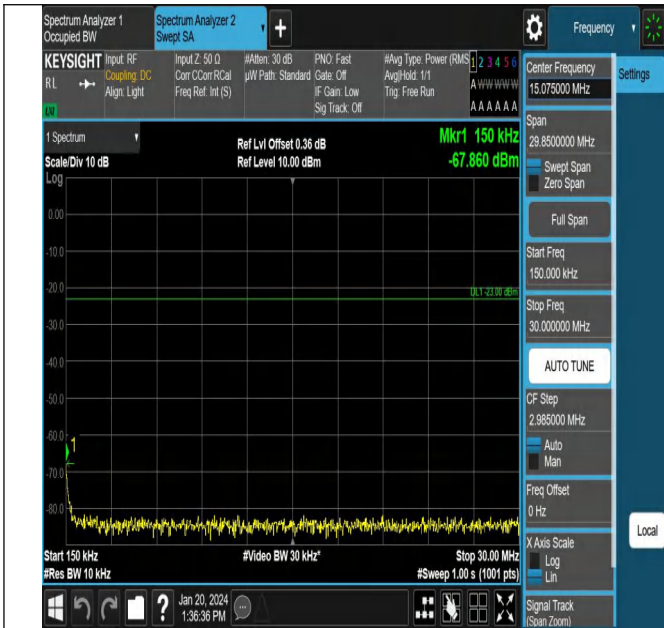

Band5\_5MHz\_QPSK\_20625\_1RB#0\_30~1000\_30~1000

Band5\_5MHz\_QPSK\_20625\_1RB#0\_1000~3000\_1000~3000

Band5\_5MHz\_QPSK\_20625\_1RB#0\_3000~10000\_3000~100

Band5\_1.4MHz\_QPSK\_20407\_1RB#0\_0.009~0.15\_0.009~0.1

00

5

Band5\_1.4MHz\_QPSK\_20407\_1RB#0\_0.15~30\_0.15~30

Band5\_1.4MHz\_QPSK\_20407\_1RB#0\_30~1000\_30~1000

Band5\_1.4MHz\_QPSK\_20407\_1RB#0\_1000~3000\_1000~300

Band5\_1.4MHz\_QPSK\_20407\_1RB#0\_3000~10000\_3000~10