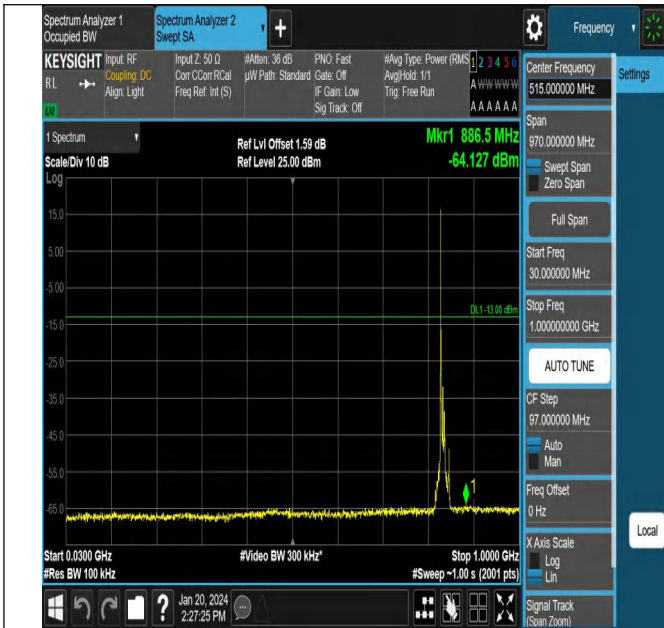

Band5_10MHz_QPSK_20525_1RB#0_30~1000_30~1000

0