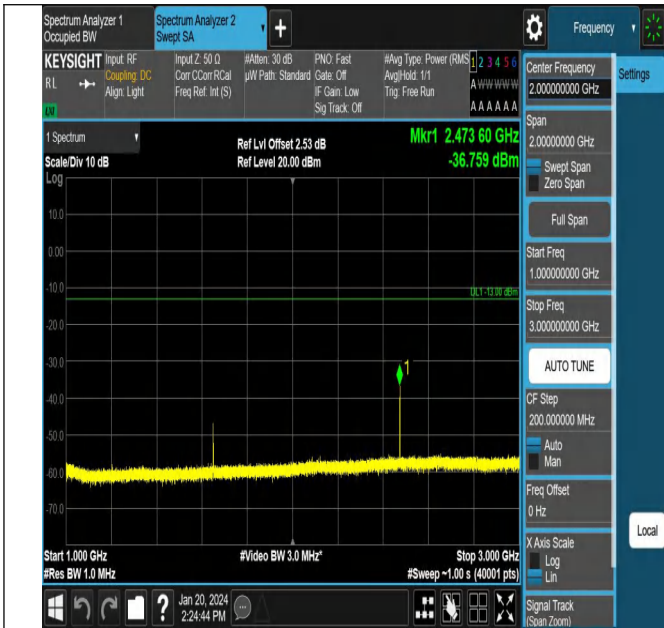

Band5\_3MHz\_QPSK\_20635\_1RB#0\_3000~10000\_3000~100

00

Band5\_10MHz\_QPSK\_20450\_1RB#0\_0.009~0.15\_0.009~0.1

5

Band5\_10MHz\_QPSK\_20450\_1RB#0\_0.15~30\_0.15~30

Band5\_10MHz\_QPSK\_20450\_1RB#0\_30~1000\_30~1000