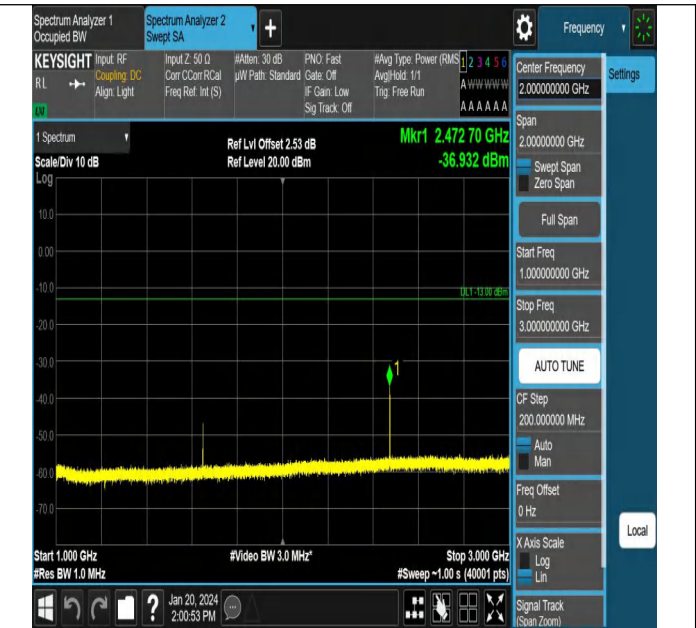

Band5\_1.4MHz\_QPSK\_20643\_1RB#0\_1000~3000\_1000~300

0

Band5\_1.4MHz\_QPSK\_20643\_1RB#0\_3000~10000\_3000~10

000

Band5\_3MHz\_QPSK\_20415\_1RB#0\_0.009~0.15\_0.009~0.15

Band5\_3MHz\_QPSK\_20415\_1RB#0\_0.15~30\_0.15~30