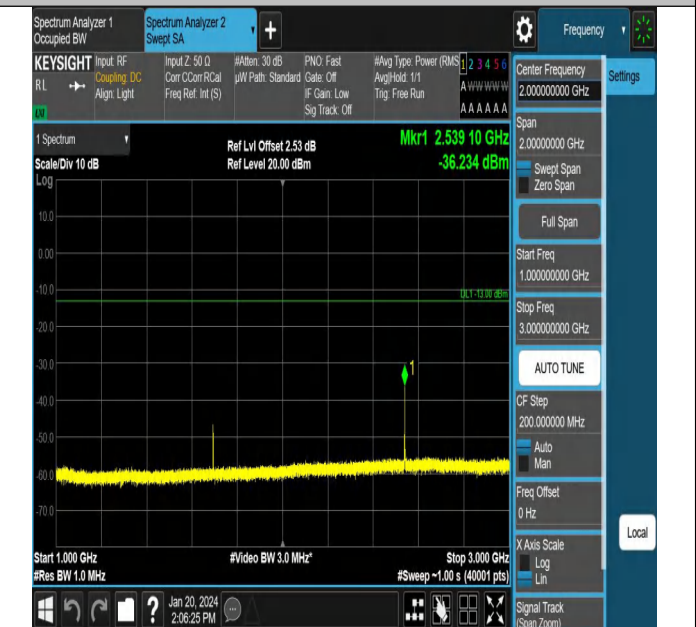

Band5_3MHz_QPSK_20635_1RB#0_1000~3000_1000~3000