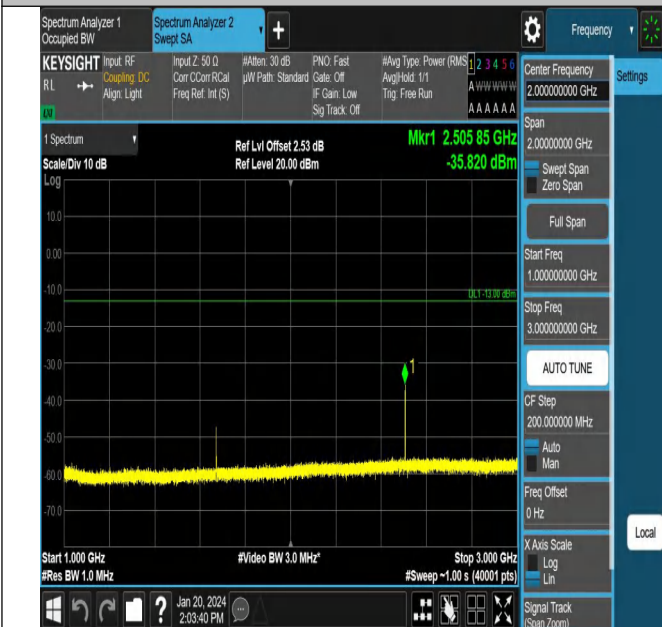

Band5_3MHz_QPSK_20525_1RB#0_1000~3000_1000~3000