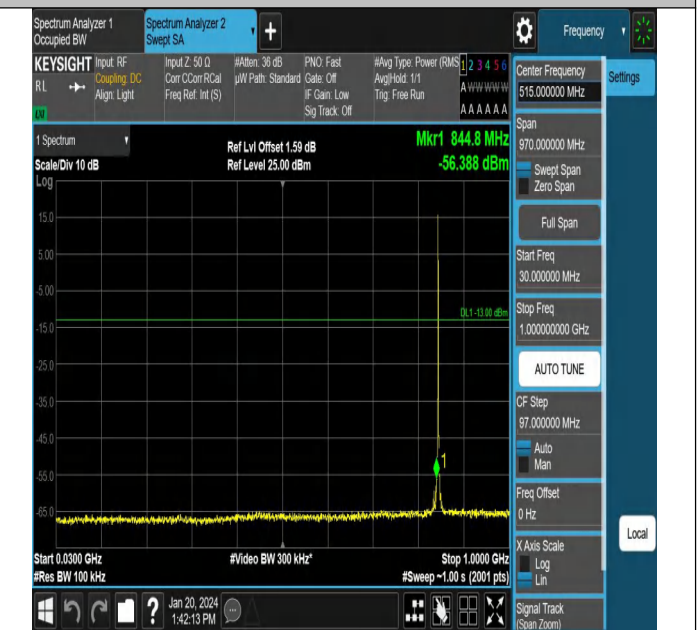

0

000

Band5\_1.4MHz\_QPSK\_20525\_1RB#0\_0.009~0.15\_0.009~0.1

Band5\_1.4MHz\_QPSK\_20525\_1RB#0\_0.15~30\_0.15~30

5

Band5\_1.4MHz\_QPSK\_20525\_1RB#0\_30~1000\_30~1000

Band5\_1.4MHz\_QPSK\_20525\_1RB#0\_1000~3000\_1000~300

0

Band5\_1.4MHz\_QPSK\_20525\_1RB#0\_3000~10000\_3000~10000

Band5\_1.4MHz\_QPSK\_20643\_1RB#0\_0.009~0.15\_0.009~0.15

Band5\_1.4MHz\_QPSK\_20643\_1RB#0\_0.15~30\_0.15~30

Band5\_1.4MHz\_QPSK\_20643\_1RB#0\_30~1000\_30~1000