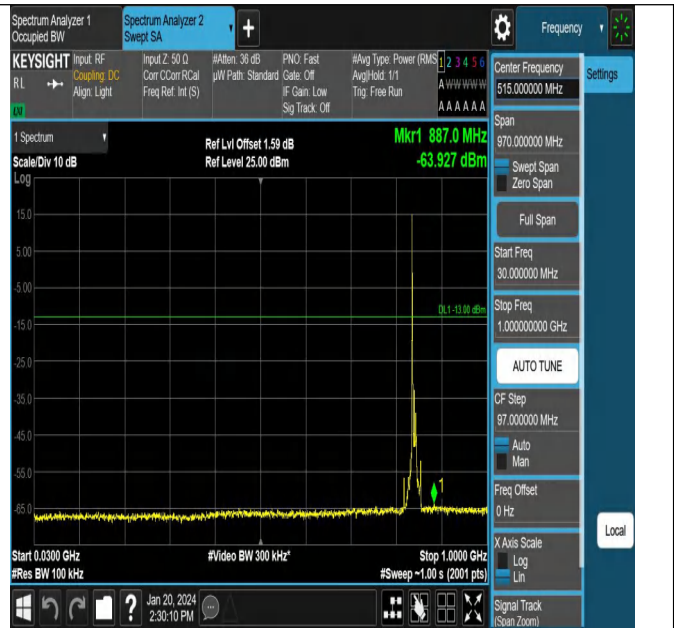

Band5_10MHz_QPSK_20600_1RB#0_30~1000_30~1000