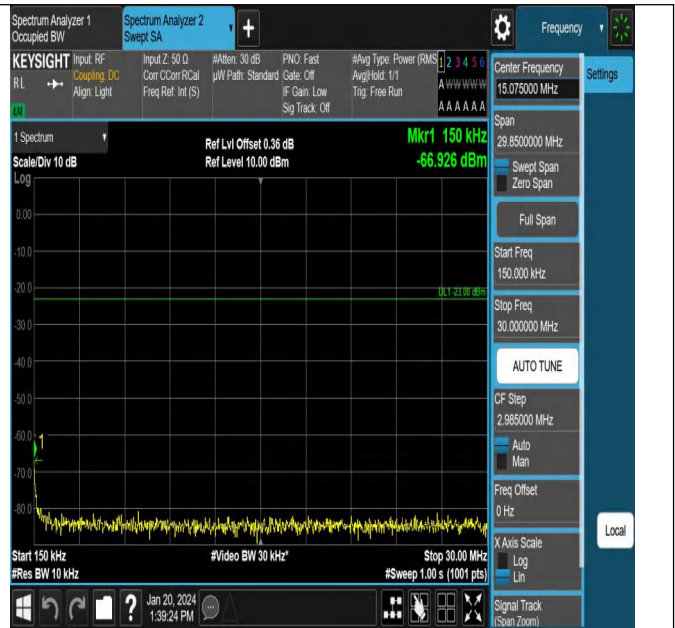

00

5

Band5\_1.4MHz\_QPSK\_20407\_1RB#0\_0.15~30\_0.15~30

Band5\_1.4MHz\_QPSK\_20407\_1RB#0\_30~1000\_30~1000

Band5\_1.4MHz\_QPSK\_20407\_1RB#0\_1000~3000\_1000~300

Band5\_1.4MHz\_QPSK\_20407\_1RB#0\_3000~10000\_3000~10

0

000

Band5\_1.4MHz\_QPSK\_20525\_1RB#0\_0.009~0.15\_0.009~0.1

Band5\_1.4MHz\_QPSK\_20525\_1RB#0\_0.15~30\_0.15~30

5

Band5\_1.4MHz\_QPSK\_20525\_1RB#0\_30~1000\_30~1000

Band5\_1.4MHz\_QPSK\_20525\_1RB#0\_1000~3000\_1000~300