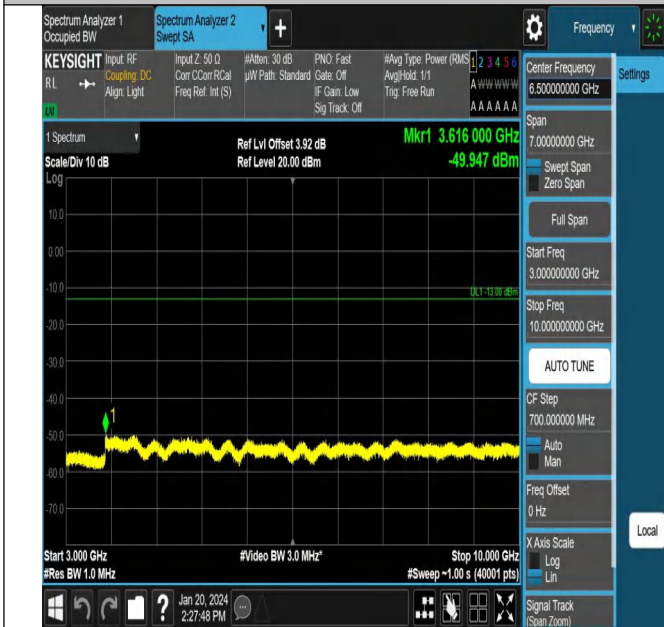

Band5_10MHz_QPSK_20525_1RB#0_3000~10000_3000~10

000

5