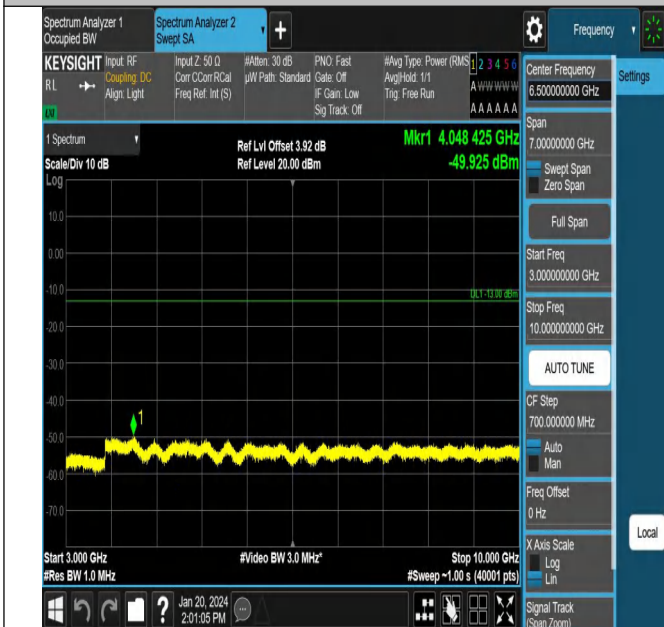

Band5_3MHz_QPSK_20415_1RB#0_3000~10000_3000~100

00