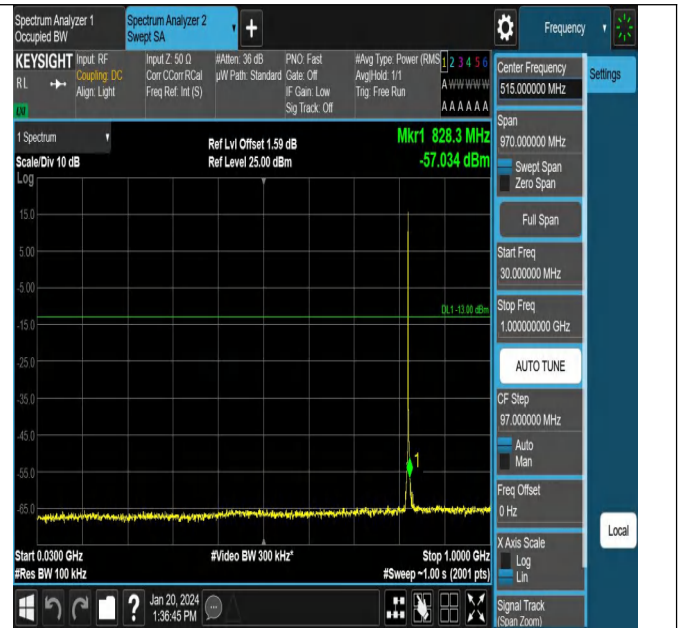

Band5\_5MHz\_QPSK\_20625\_1RB#0\_30~1000\_30~1000

Band5\_5MHz\_QPSK\_20625\_1RB#0\_1000~3000\_1000~3000

Band5\_5MHz\_QPSK\_20625\_1RB#0\_3000~10000\_3000~100

Band5\_1.4MHz\_QPSK\_20407\_1RB#0\_0.009~0.15\_0.009~0.1

00

5

Band5\_1.4MHz\_QPSK\_20407\_1RB#0\_0.15~30\_0.15~30

Band5\_1.4MHz\_QPSK\_20407\_1RB#0\_30~1000\_30~1000

Band5\_1.4MHz\_QPSK\_20407\_1RB#0\_1000~3000\_1000~300

Band5\_1.4MHz\_QPSK\_20407\_1RB#0\_3000~10000\_3000~10