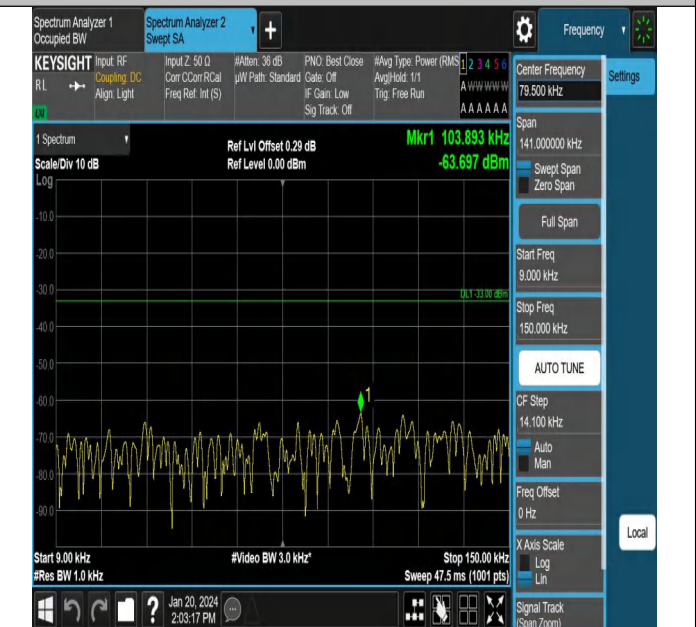

Band5_3MHz_QPSK_20525_1RB#0_0.009~0.15_0.009~0.15

00