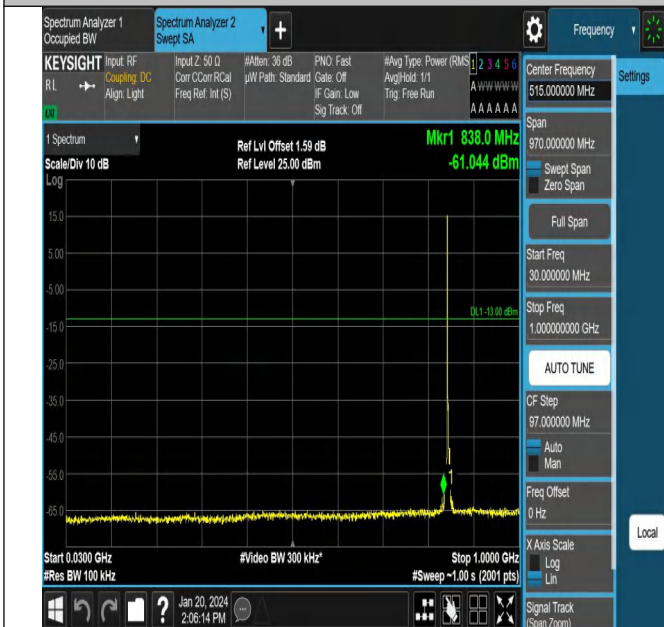

Band5_3MHz_QPSK_20635_1RB#0_30~1000_30~1000