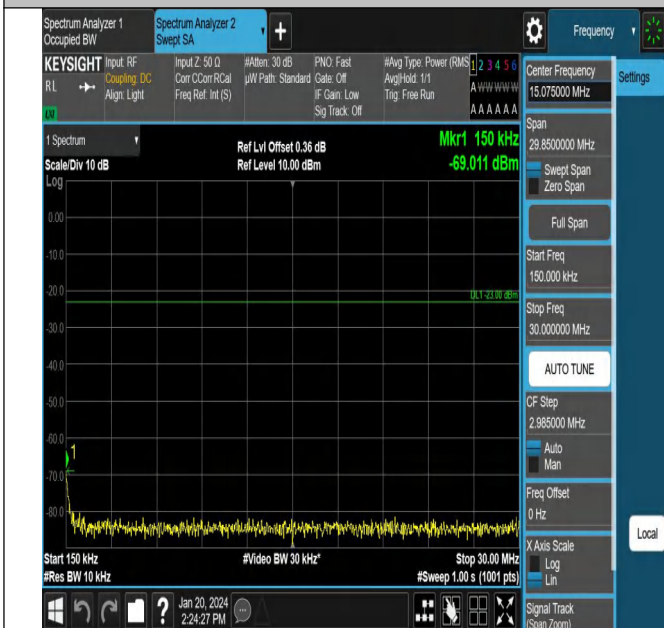

Band5_10MHz_QPSK_20450_1RB#0_0.15~30_0.15~30