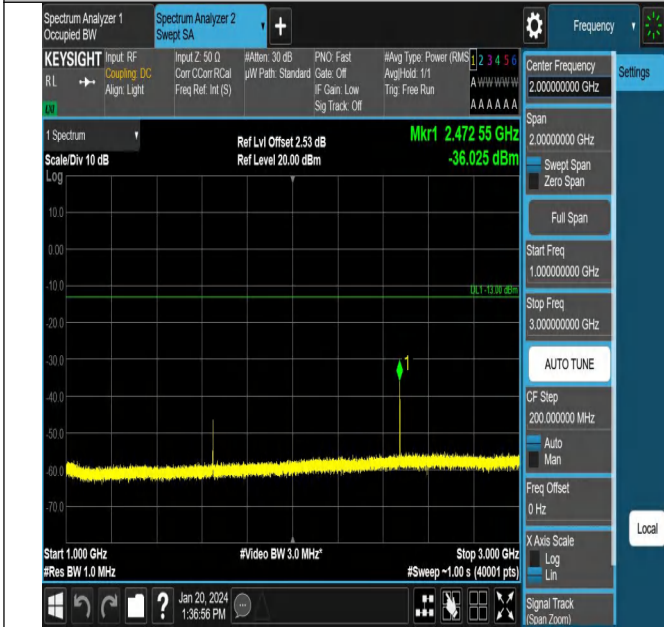

00

5

Band5\_1.4MHz\_QPSK\_20407\_1RB#0\_0.15~30\_0.15~30

Band5\_1.4MHz\_QPSK\_20407\_1RB#0\_30~1000\_30~1000

Band5\_1.4MHz\_QPSK\_20407\_1RB#0\_1000~3000\_1000~300

Band5\_1.4MHz\_QPSK\_20407\_1RB#0\_3000~10000\_3000~10