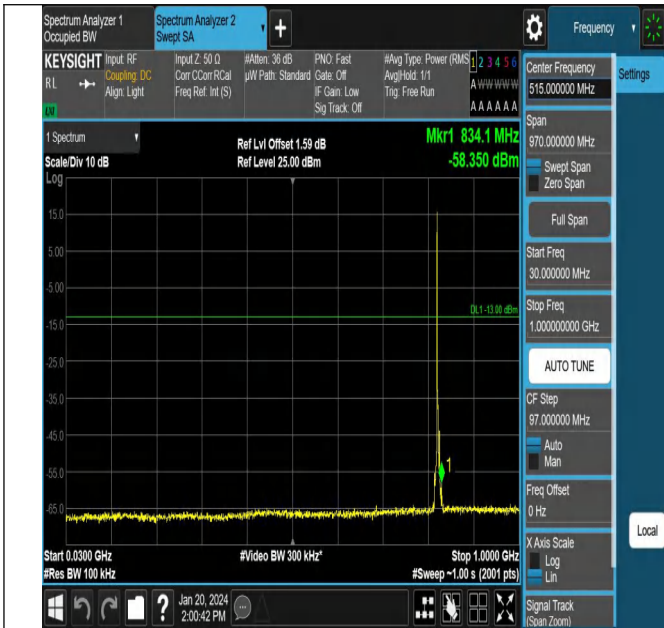

Band5\_1.4MHz\_QPSK\_20643\_1RB#0\_1000~3000\_1000~300

0

Band5\_1.4MHz\_QPSK\_20643\_1RB#0\_3000~10000\_3000~10

000

Band5\_3MHz\_QPSK\_20415\_1RB#0\_0.009~0.15\_0.009~0.15

Band5\_3MHz\_QPSK\_20415\_1RB#0\_0.15~30\_0.15~30