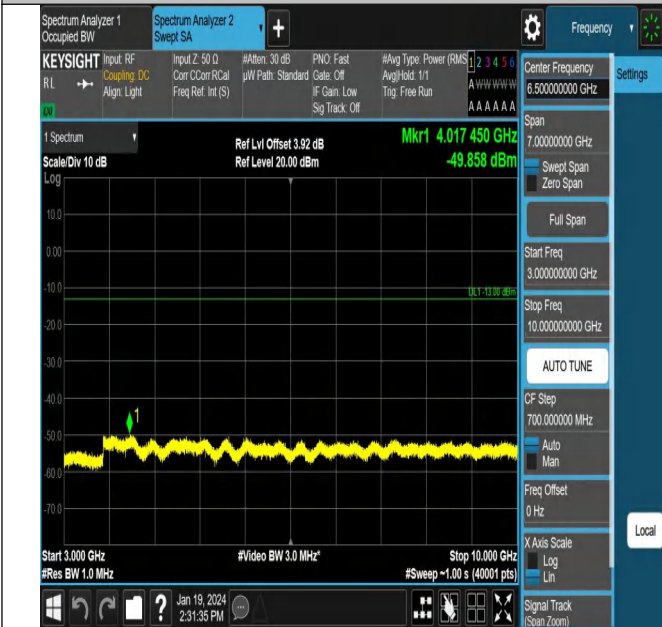

Band5\_5MHz\_QPSK\_20625\_1RB#0\_30~1000\_30~1000

Band5\_5MHz\_QPSK\_20625\_1RB#0\_1000~3000\_1000~3000

Band5\_5MHz\_QPSK\_20625\_1RB#0\_3000~10000\_3000~100

Band5\_1.4MHz\_QPSK\_20407\_1RB#0\_0.009~0.15\_0.009~0.1