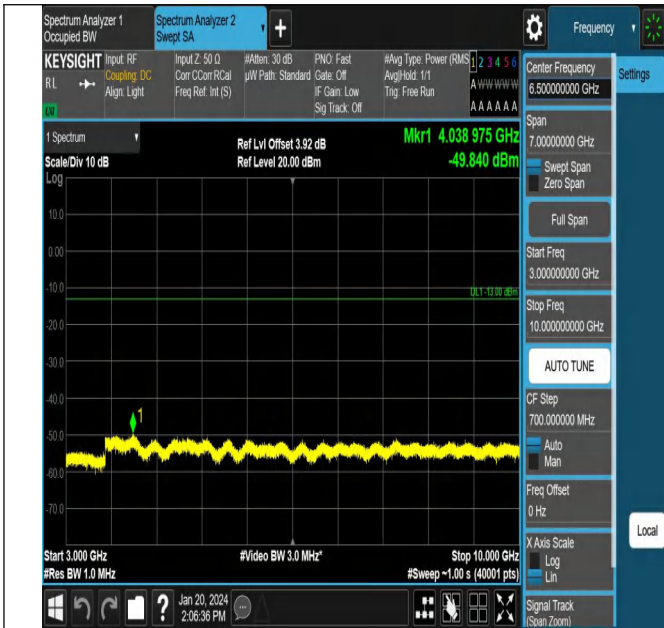

Band5\_3MHz\_QPSK\_20635\_1RB#0\_0.009~0.15\_0.009~0.15

Band5\_3MHz\_QPSK\_20635\_1RB#0\_0.15~30\_0.15~30

Band5\_3MHz\_QPSK\_20635\_1RB#0\_30~1000\_30~1000

Band5\_3MHz\_QPSK\_20635\_1RB#0\_1000~3000\_1000~3000