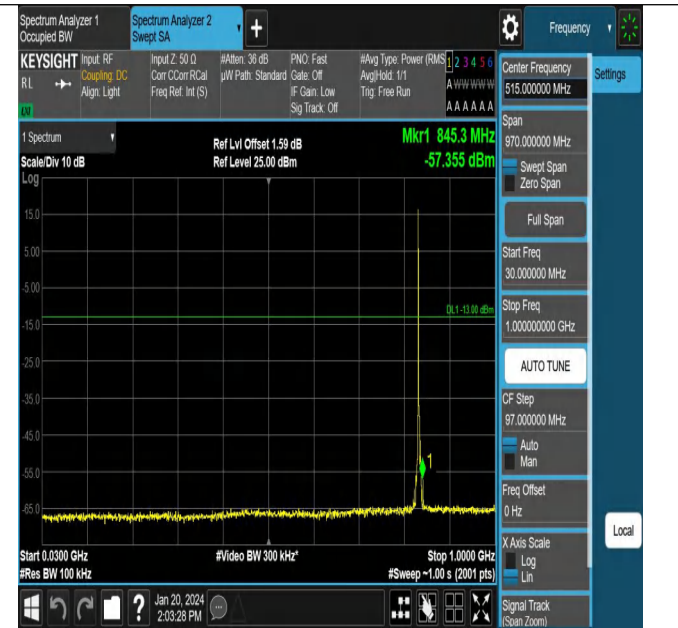

Band5_3MHz_QPSK_20525_1RB#0_30~1000_30~1000