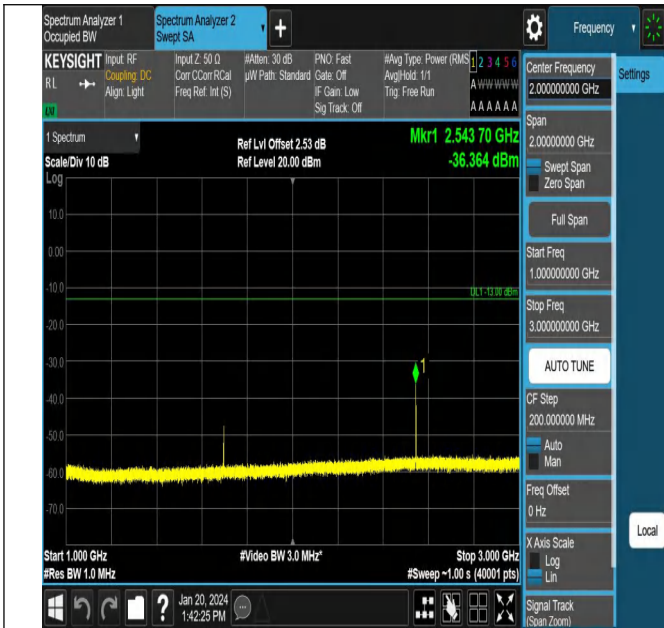

0

Band5\_1.4MHz\_QPSK\_20525\_1RB#0\_3000~10000\_3000~10000

Band5\_1.4MHz\_QPSK\_20643\_1RB#0\_0.009~0.15\_0.009~0.15

Band5\_1.4MHz\_QPSK\_20643\_1RB#0\_0.15~30\_0.15~30

Band5\_1.4MHz\_QPSK\_20643\_1RB#0\_30~1000\_30~1000