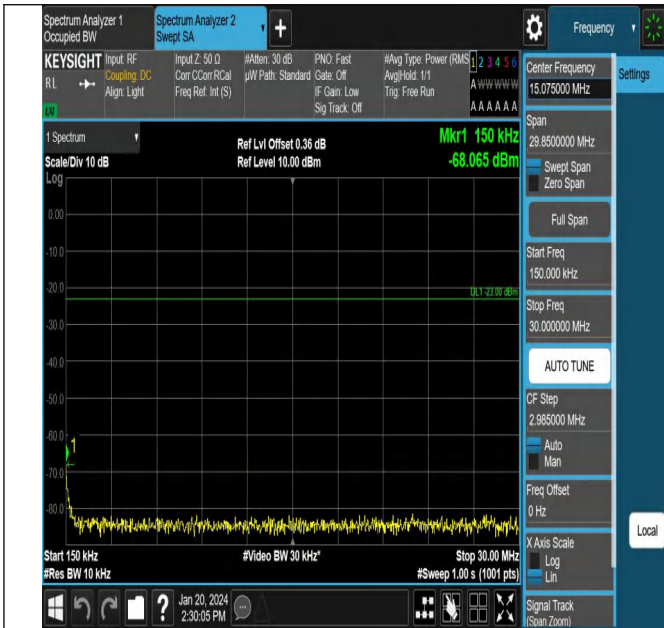

Band5_10MHz_QPSK_20600_1RB#0_0.15~30_0.15~30