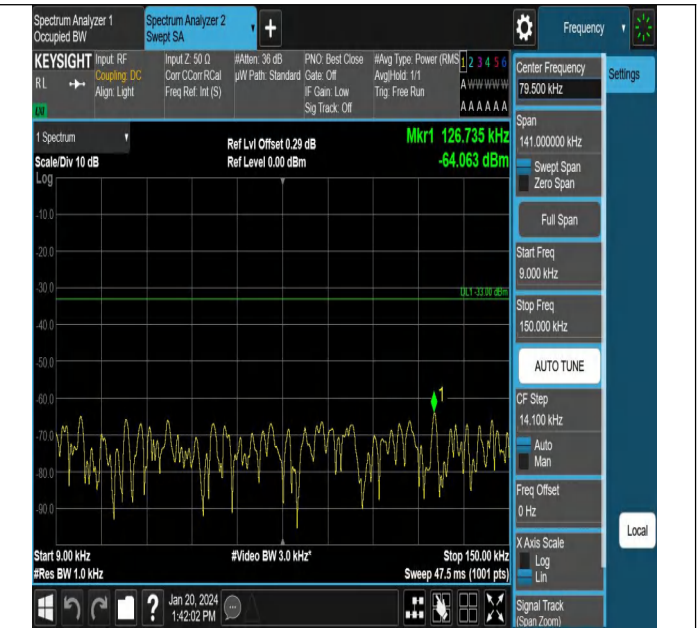

Band5_1.4MHz_QPSK_20643_1RB#0_0.009~0.15_0.009~0.15