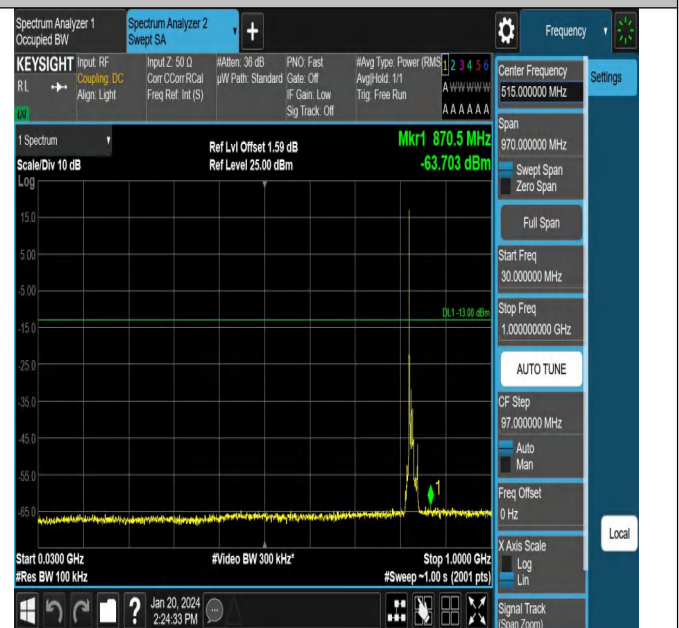

Band5\_3MHz\_QPSK\_20635\_1RB#0\_3000~10000\_3000~100

00

Band5\_10MHz\_QPSK\_20450\_1RB#0\_0.009~0.15\_0.009~0.1

5

Band5\_10MHz\_QPSK\_20450\_1RB#0\_0.15~30\_0.15~30

Band5\_10MHz\_QPSK\_20450\_1RB#0\_30~1000\_30~1000