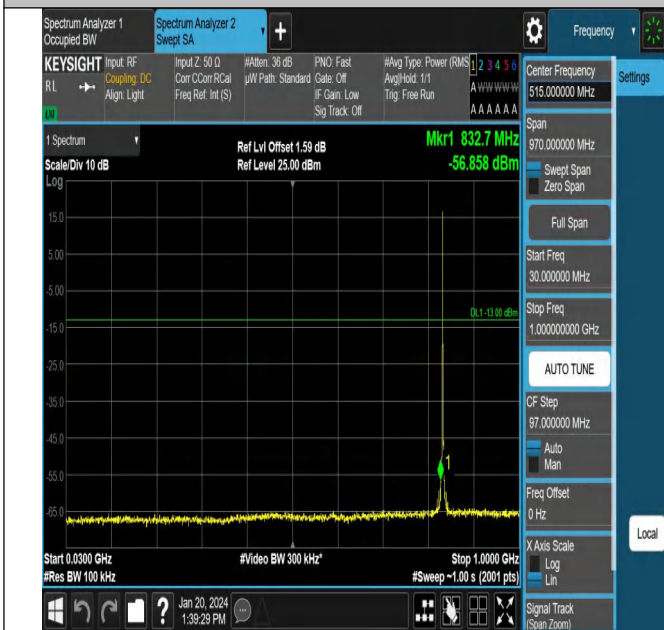

0

000

Band5\_1.4MHz\_QPSK\_20525\_1RB#0\_0.009~0.15\_0.009~0.1

Band5\_1.4MHz\_QPSK\_20525\_1RB#0\_0.15~30\_0.15~30

5

Band5\_1.4MHz\_QPSK\_20525\_1RB#0\_30~1000\_30~1000

Band5\_1.4MHz\_QPSK\_20525\_1RB#0\_1000~3000\_1000~300

0

Band5\_1.4MHz\_QPSK\_20525\_1RB#0\_3000~10000\_3000~10000

Band5\_1.4MHz\_QPSK\_20643\_1RB#0\_0.009~0.15\_0.009~0.15

Band5\_1.4MHz\_QPSK\_20643\_1RB#0\_0.15~30\_0.15~30

Band5\_1.4MHz\_QPSK\_20643\_1RB#0\_30~1000\_30~1000