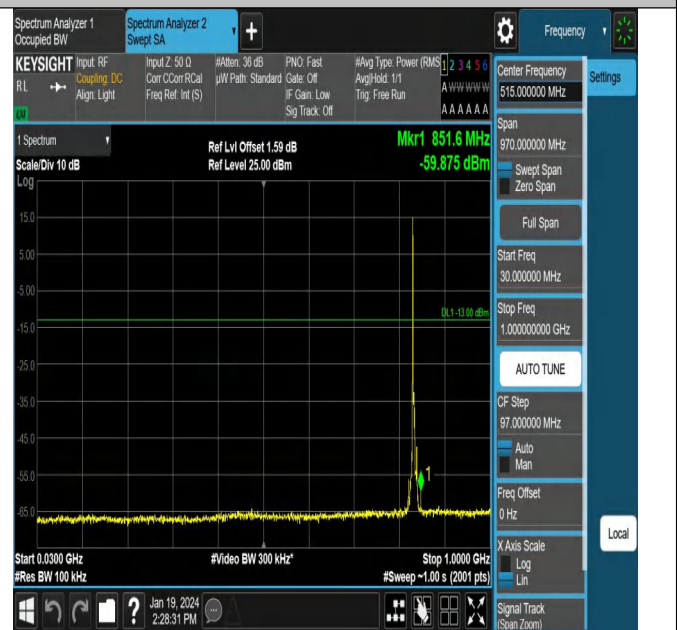

Band5_5MHz_QPSK_20525_1RB#0_30~1000_30~1000