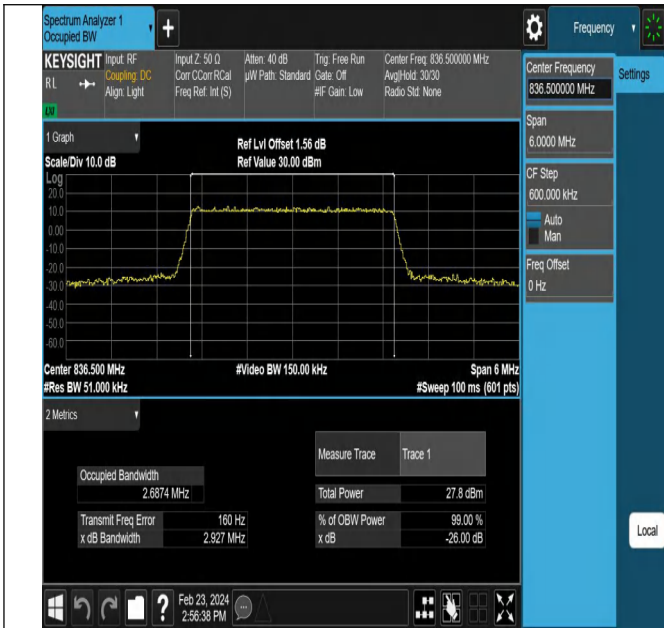

Band5-3MHz-64QAM-20525-15RB#0-PASS