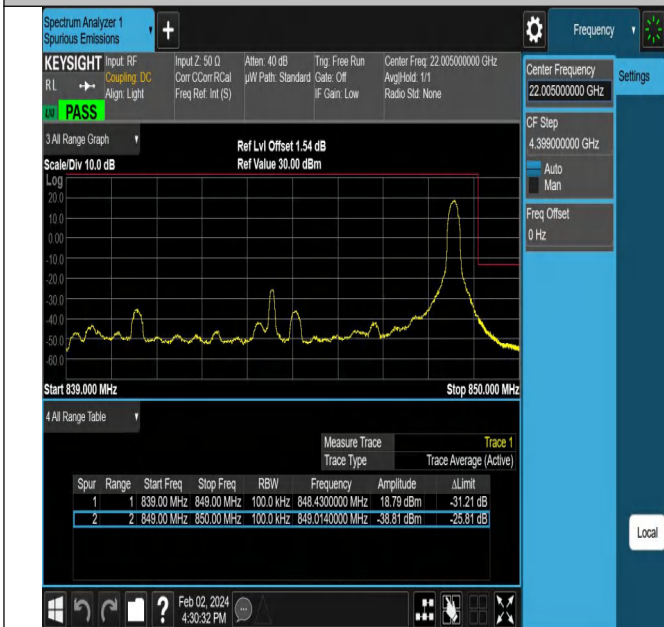

Band5\_10MHz\_QPSK\_20450\_1RB#0

Band5\_5MHz\_QPSK\_20425\_1RB#24

Band5\_10MHz\_QPSK\_20450\_1RB#49

Band5\_10MHz\_QPSK\_20450\_50RB#0

Band5\_10MHz\_QPSK\_20600\_1RB#0

Band5\_10MHz\_QPSK\_20600\_1RB#49

Band5\_10MHz\_QPSK\_20600\_50RB#0

# Conducted Spurious Emission