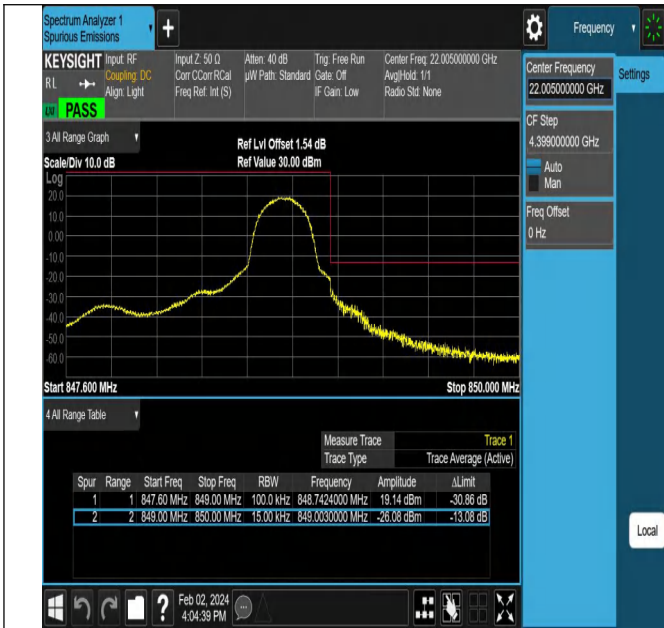

## Test Graphs

Band5\_1.4MHz\_QPSK\_20407\_1RB#0

Band5\_1.4MHz\_QPSK\_20407\_1RB#5

Band5\_1.4MHz\_QPSK\_20407\_6RB#0

Band5\_1.4MHz\_QPSK\_20643\_1RB#0

Band5\_1.4MHz\_QPSK\_20643\_1RB#5

Band5\_1.4MHz\_QPSK\_20643\_6RB#0