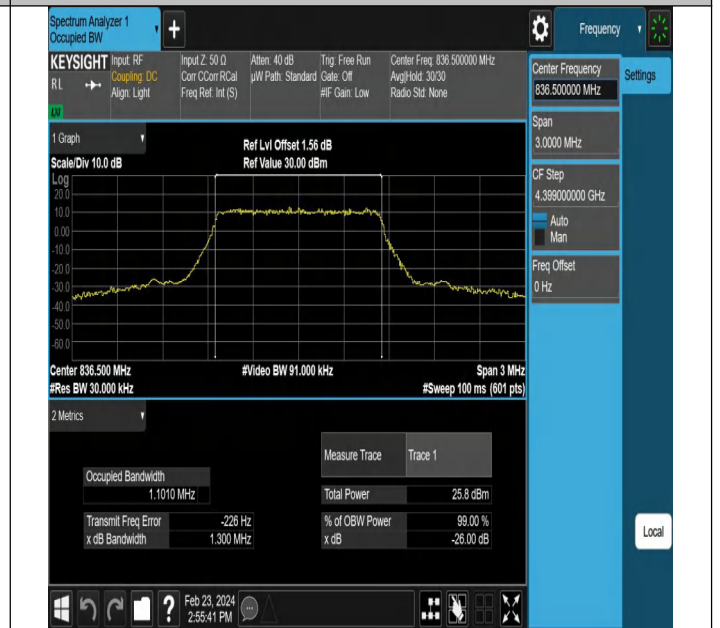

Test Graphs