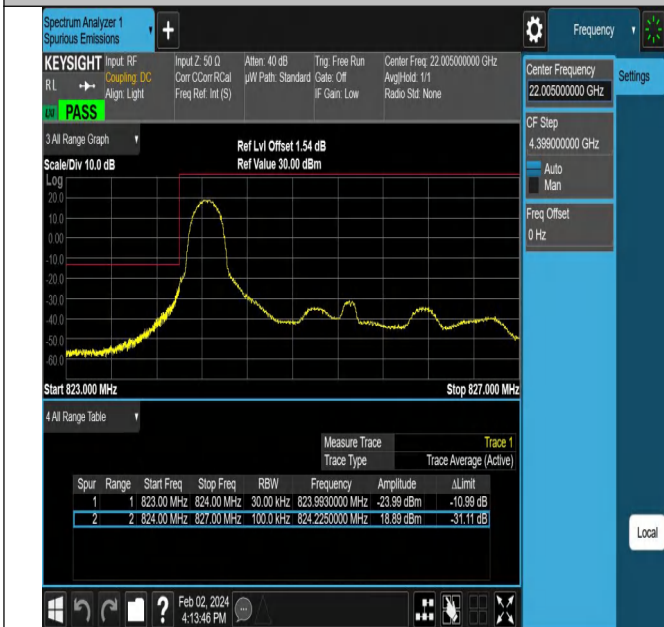

## Test Graphs

Band5\_1.4MHz\_QPSK\_20407\_1RB#0

Band5\_1.4MHz\_QPSK\_20407\_1RB#5

Band5\_1.4MHz\_QPSK\_20407\_6RB#0

Band5\_1.4MHz\_QPSK\_20643\_1RB#0

Band5\_1.4MHz\_QPSK\_20643\_1RB#5

Band5\_1.4MHz\_QPSK\_20643\_6RB#0