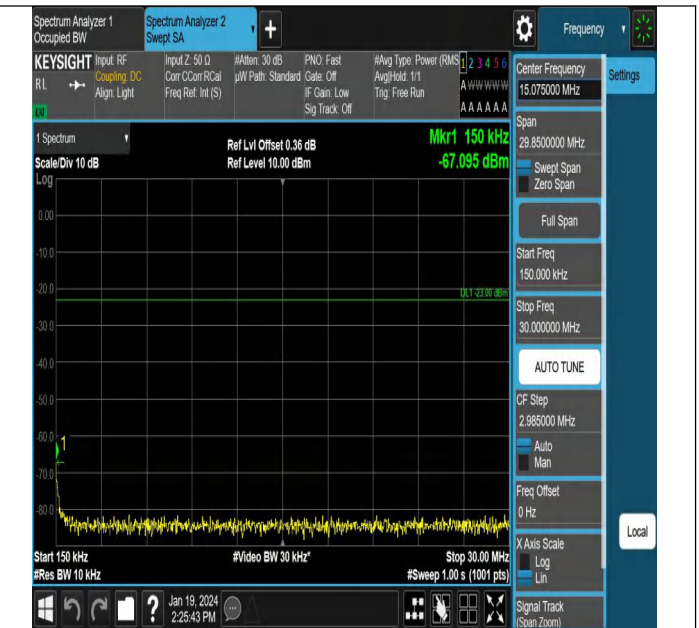

Conducted Spurious Emission

Test Graphs

Band5_5MHz_QPSK_20425_1RB#0_0.15~30_0.15~30