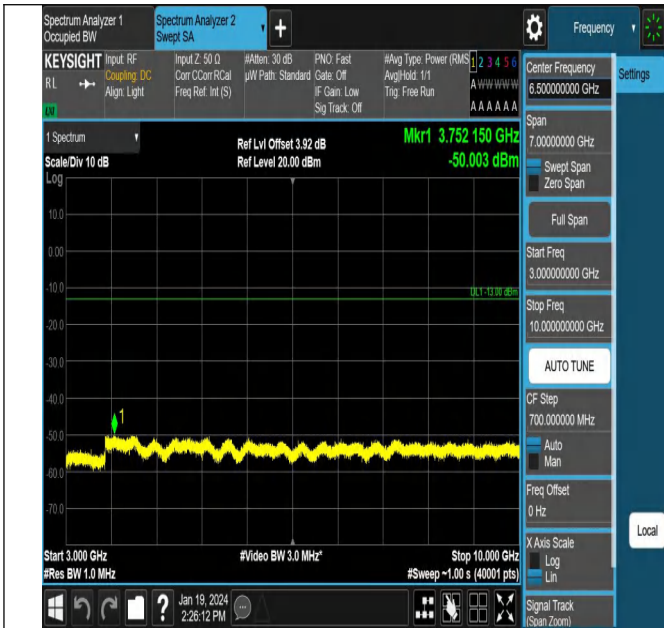

# Conducted Spurious Emission

## Test Graphs

Band5\_5MHz\_QPSK\_20425\_1RB#0\_0.009~0.15\_0.009~0.15

Band5\_5MHz\_QPSK\_20425\_1RB#0\_0.15~30\_0.15~30

Band5\_5MHz\_QPSK\_20425\_1RB#0\_30~1000\_30~1000

Band5\_5MHz\_QPSK\_20425\_1RB#0\_1000~3000\_1000~3000