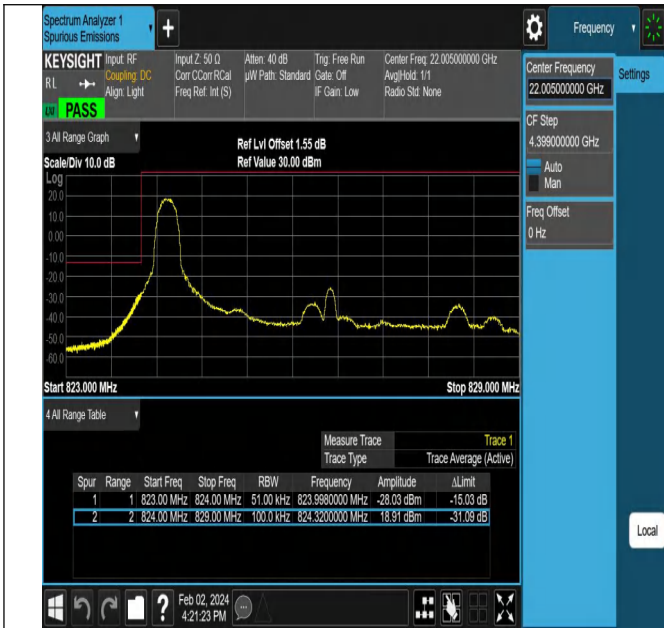

Band5_5MHz_QPSK_20425_1RB#0