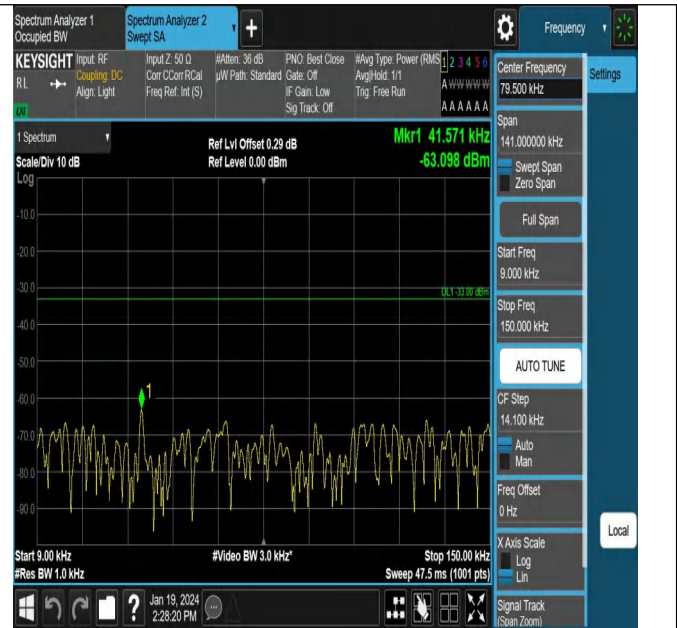

Band5_5MHz_QPSK_20525_1RB#0_0.009~0.15_0.009~0.15