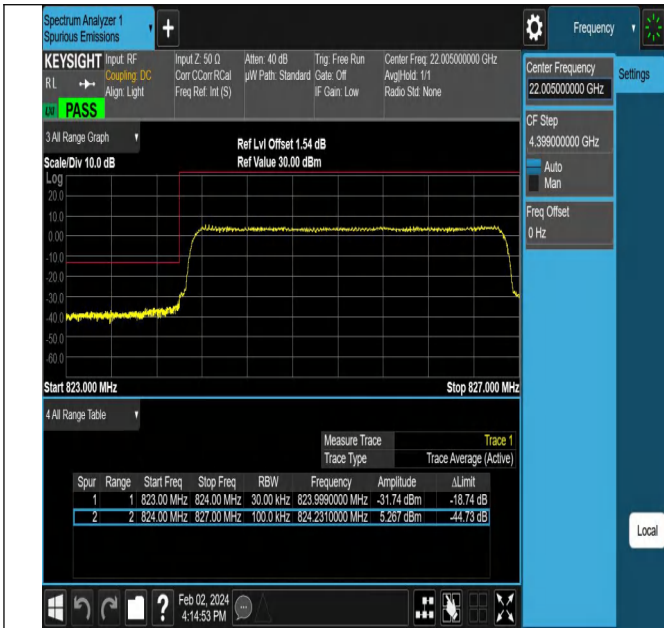

Band5_3MHz_QPSK_20415_15RB#0