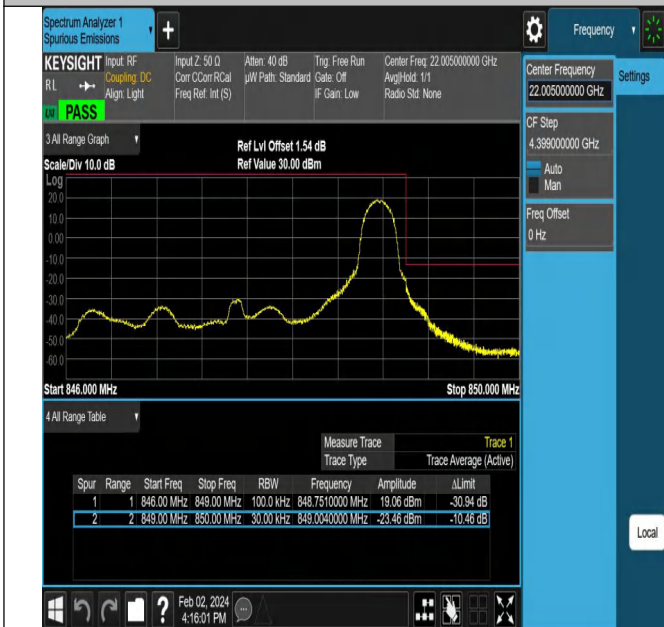

Band5_3MHz_QPSK_20635_1RB#14