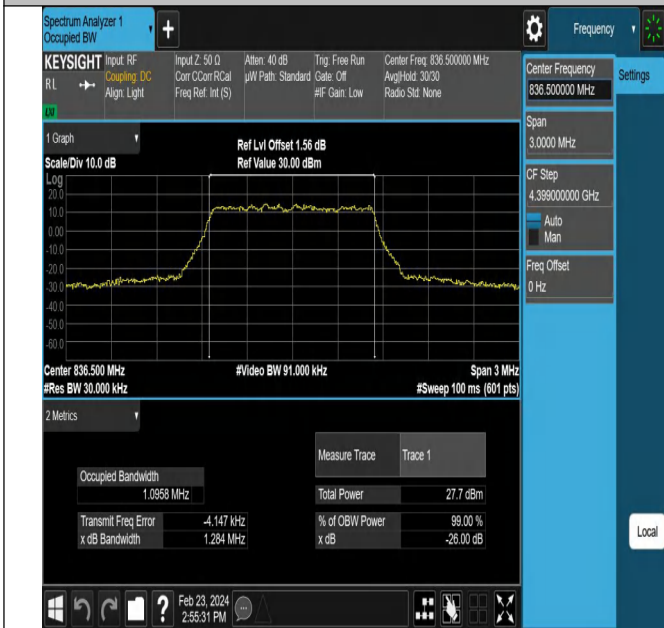

Test Graphs