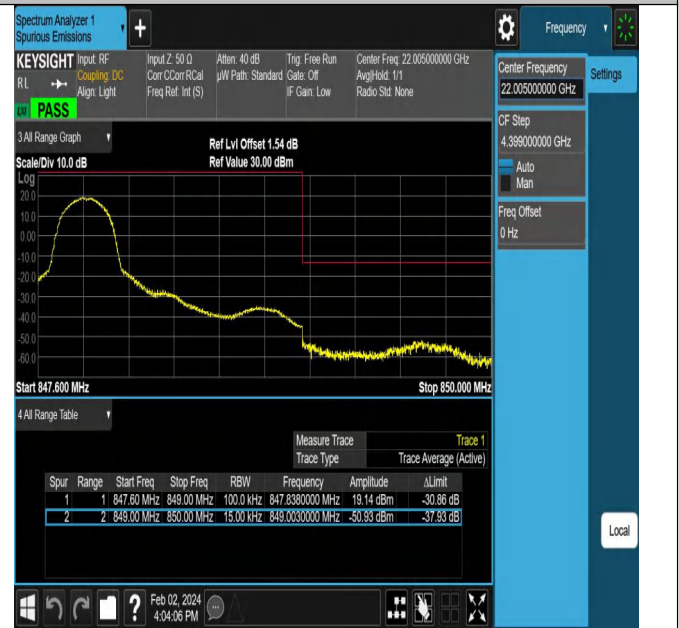

## Test Graphs

Band5\_1.4MHz\_QPSK\_20407\_1RB#0

Band5\_1.4MHz\_QPSK\_20407\_1RB#5

Band5\_1.4MHz\_QPSK\_20407\_6RB#0

Band5\_1.4MHz\_QPSK\_20643\_1RB#0

Band5\_1.4MHz\_QPSK\_20643\_1RB#5

Band5\_1.4MHz\_QPSK\_20643\_6RB#0