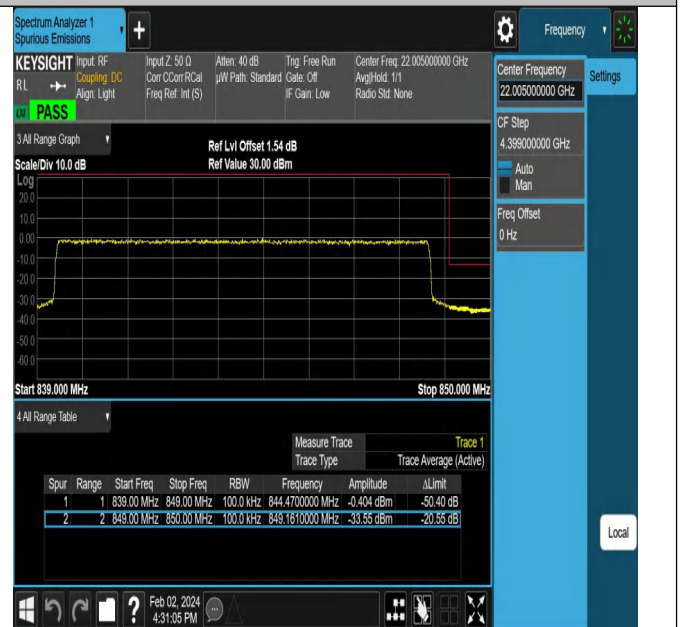

Band5\_10MHz\_QPSK\_20450\_1RB#0

Band5\_5MHz\_QPSK\_20425\_1RB#24

Band5\_10MHz\_QPSK\_20450\_1RB#49

Band5\_10MHz\_QPSK\_20450\_50RB#0

Band5\_10MHz\_QPSK\_20600\_1RB#0

Band5\_10MHz\_QPSK\_20600\_1RB#49

Band5\_10MHz\_QPSK\_20600\_50RB#0

# Conducted Spurious Emission