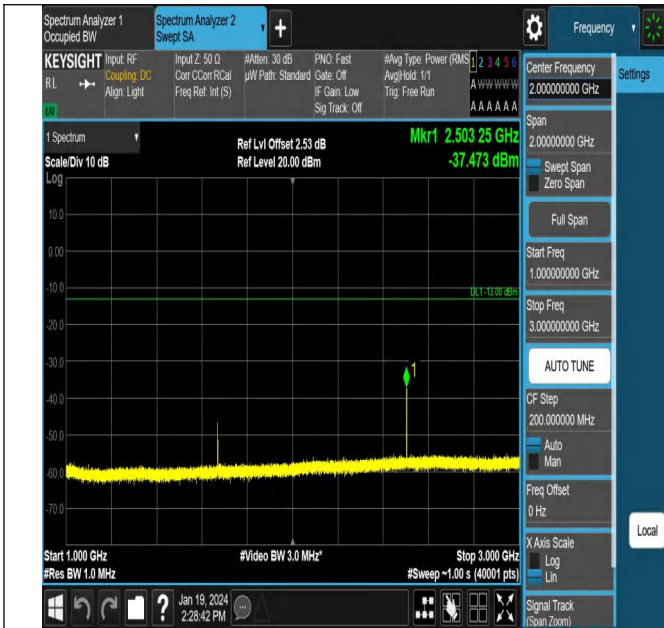

Band5\_5MHz\_QPSK\_20425\_1RB#0\_3000~10000\_3000~10000

Band5\_5MHz\_QPSK\_20525\_1RB#0\_0.009~0.15\_0.009~0.15

Band5\_5MHz\_QPSK\_20525\_1RB#0\_0.15~30\_0.15~30

Band5\_5MHz\_QPSK\_20525\_1RB#0\_30~1000\_30~1000