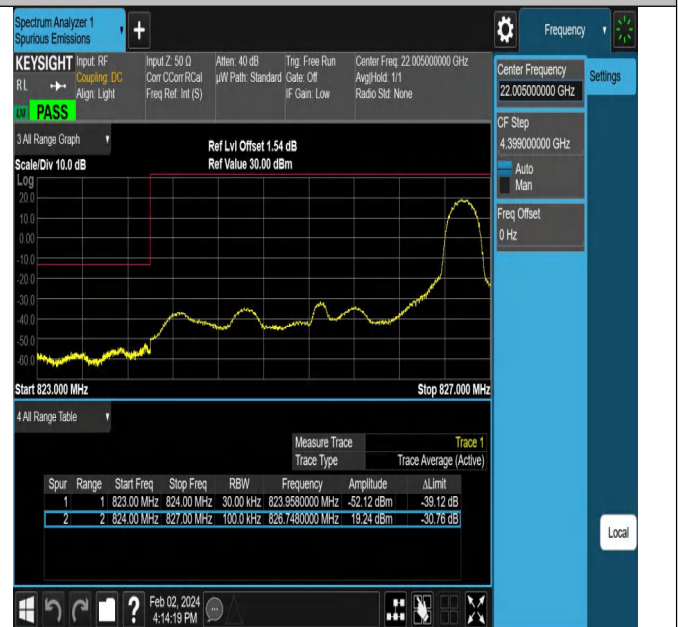

Band5_3MHz_QPSK_20415_1RB#14