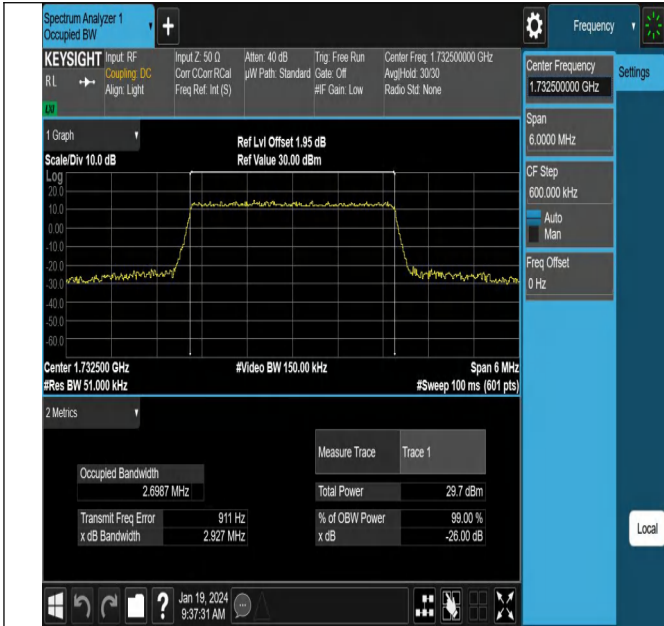

Test Graphs

Band4-1.4MHz-QPSK-20175-6RB#0-PASS

Band4-1.4MHz-16QAM-20175-6RB#0-PASS

Band4-1.4MHz-64QAM-20175-6RB#0-PASS

Band4-1.4MHz-256QAM-20175-6RB#0-PASS

Band Edge

Test Graphs

Band4_1.4MHz_QPSK_19957_1RB#0