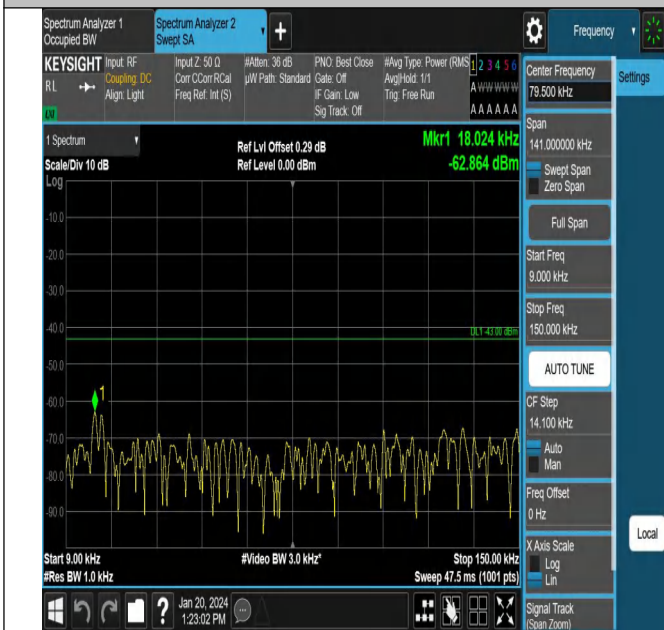

Band4_20MHz_QPSK_20175_1RB#0_0.15~30_0.15~30

Band4_20MHz_QPSK_20175_1RB#0_30~1000_30~1000

Band4_20MHz_QPSK_20175_1RB#0_1000~3000_1000~300

Band4_20MHz_QPSK_20175_1RB#0_3000~20000_3000~20

0

000

Band4_20MHz_QPSK_20300_1RB#0_0.009~0.15_0.009~0.1