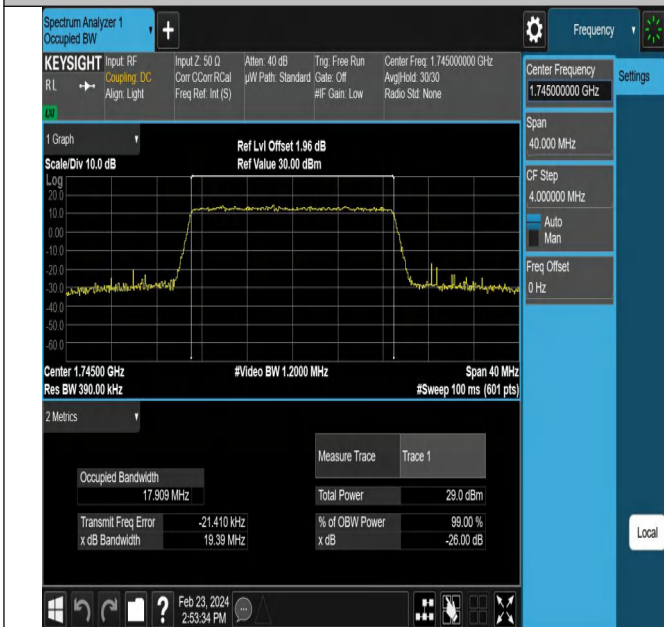

Test Graphs

Band4-1.4MHz-QPSK-20175-6RB#0-PASS

Band4-1.4MHz-16QAM-20175-6RB#0-PASS

Band4-1.4MHz-64QAM-20175-6RB#0-PASS

Band4-1.4MHz-256QAM-20175-6RB#0-PASS

Band Edge

Test Graphs

Band4_1.4MHz_QPSK_19957_1RB#0