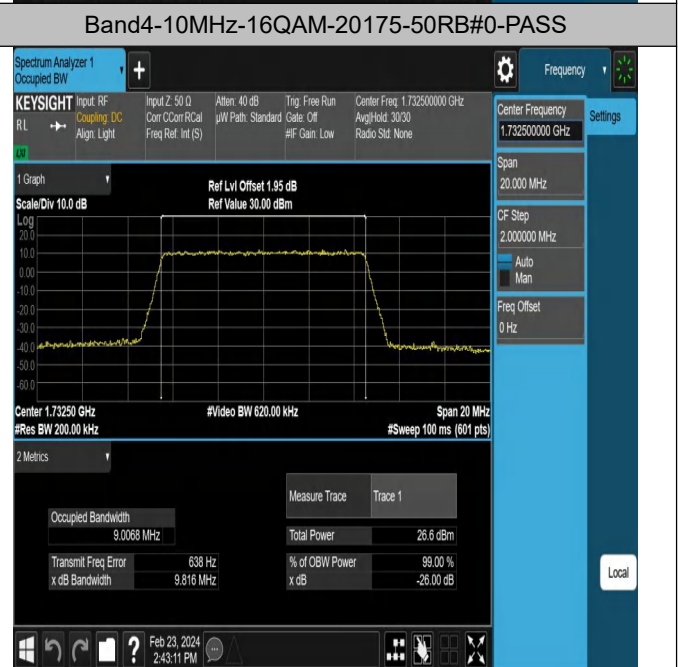

Test Graphs

Band4-1.4MHz-QPSK-20175-6RB#0-PASS

Band4-1.4MHz-16QAM-20175-6RB#0-PASS

Band4-1.4MHz-64QAM-20175-6RB#0-PASS

Band4-1.4MHz-256QAM-20175-6RB#0-PASS

Band Edge

Test Graphs

Band4_1.4MHz_QPSK_19957_1RB#0