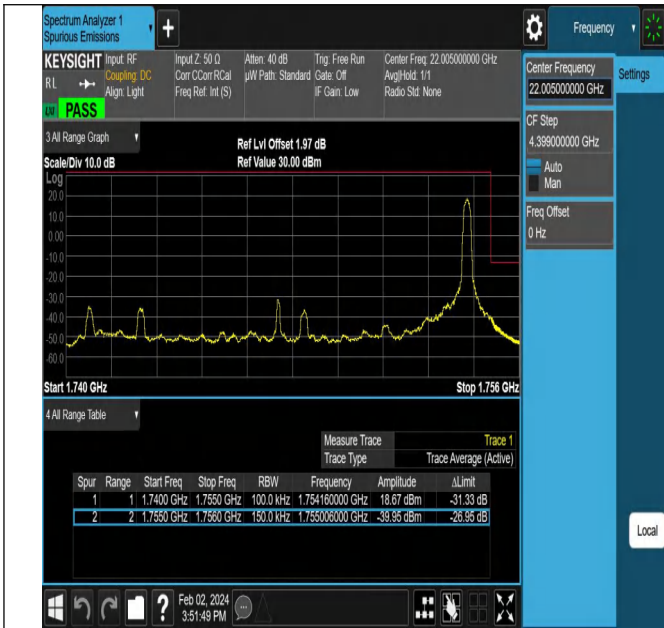

Band_15MHz_QPSK_20325_1RB#74