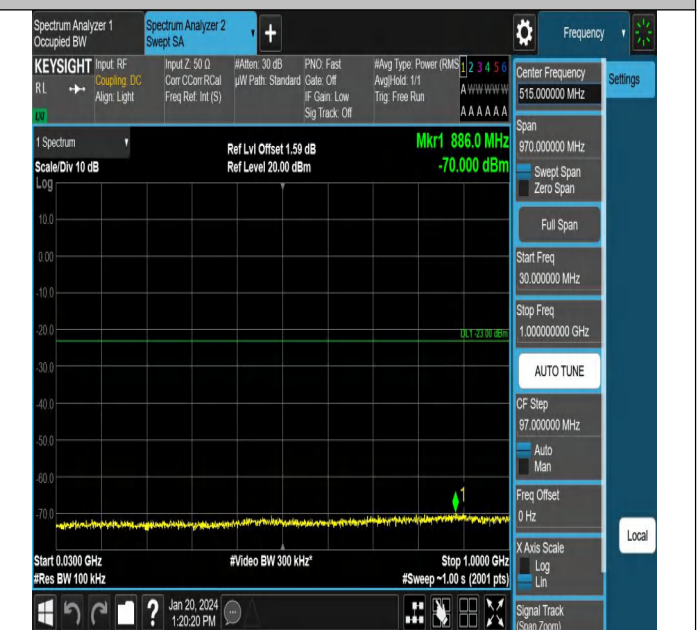

Band4_20MHz_QPSK_20175_1RB#0_30~1000_30~1000