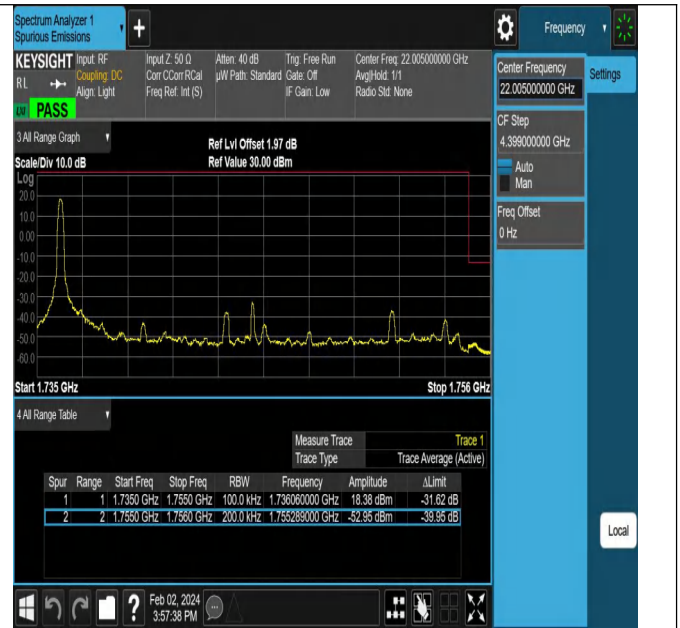

Band4_20MHz_QPSK_20050_100RB#0

Band4_20MHz_QPSK_20300_1RB#0

Band4_20MHz_QPSK_20300_1RB#99

Band4_20MHz_QPSK_20300_100RB#0

Conducted Spurious Emission

Test Graphs

Band4_20MHz_QPSK_20050_1RB#0_0.009~0.15_0.009~0.1