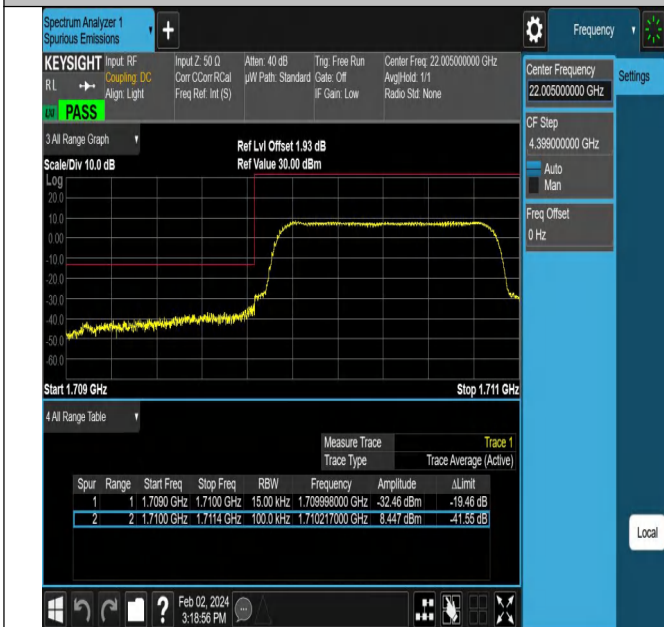

Band4_1.4MHz_QPSK_19957_6RB#0