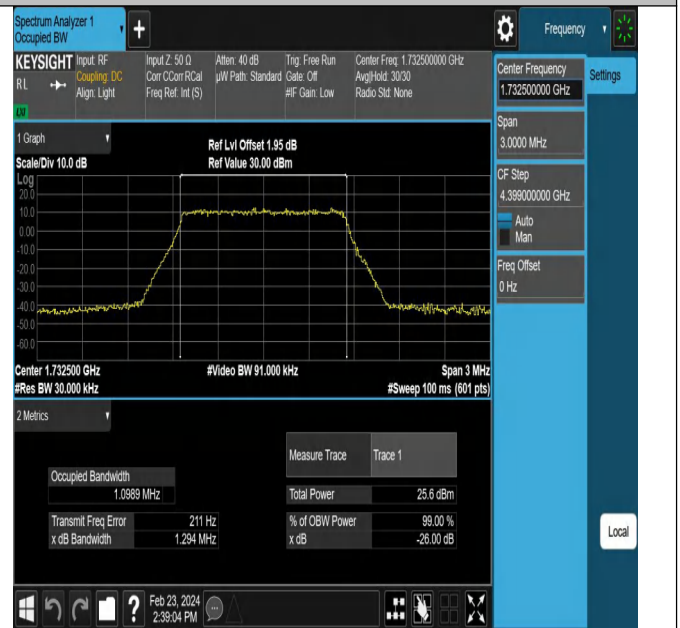

Test Graphs

Band4-1.4MHz-QPSK-20175-6RB#0-PASS

Band4-1.4MHz-16QAM-20175-6RB#0-PASS

Band4-1.4MHz-64QAM-20175-6RB#0-PASS

Band4-1.4MHz-256QAM-20175-6RB#0-PASS

Band Edge

Test Graphs

Band4_1.4MHz_QPSK_19957_1RB#0