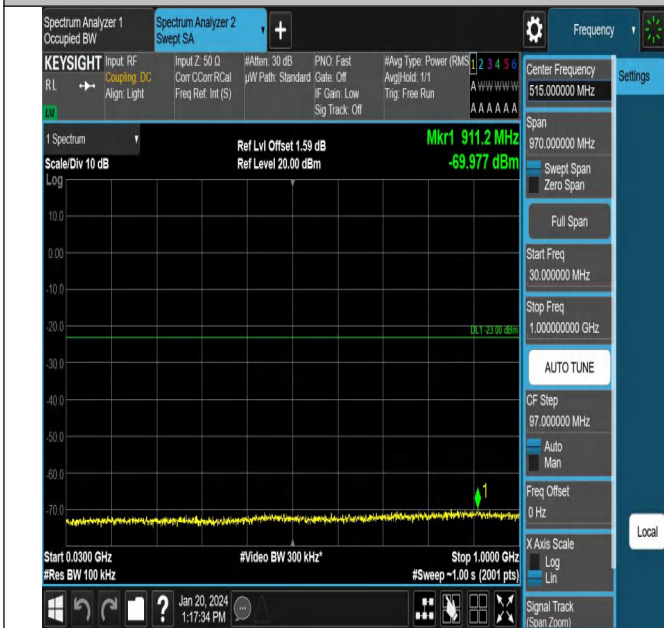

Band4_20MHz_QPSK_20050_1RB#0_30~1000_30~1000