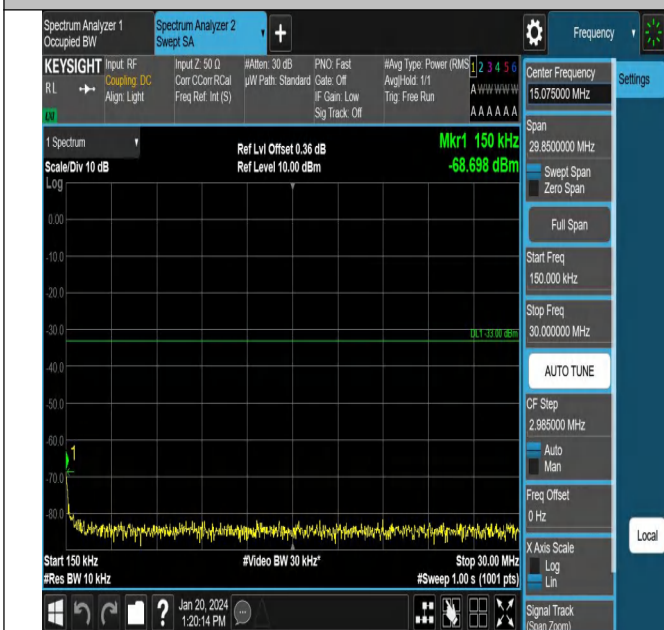

5

Band4_20MHz_QPSK_20050_1RB#0_0.15~30_0.15~30

Band4_20MHz_QPSK_20050_1RB#0_30~1000_30~1000

Band4_20MHz_QPSK_20050_1RB#0_1000~3000_1000~300

0

Band4_20MHz_QPSK_20050_1RB#0_3000~20000_3000~20000

Band4_20MHz_QPSK_20175_1RB#0_0.009~0.15_0.009~0.1