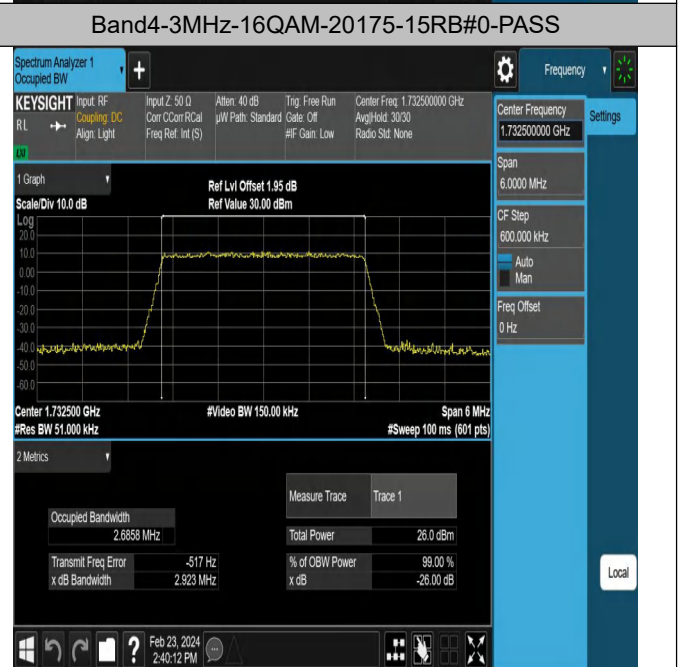

Test Graphs

Band4-1.4MHz-QPSK-20175-6RB#0-PASS

Band4-1.4MHz-16QAM-20175-6RB#0-PASS

Band4-1.4MHz-64QAM-20175-6RB#0-PASS

Band4-1.4MHz-256QAM-20175-6RB#0-PASS

Band Edge

Test Graphs

Band4_1.4MHz_QPSK_19957_1RB#0