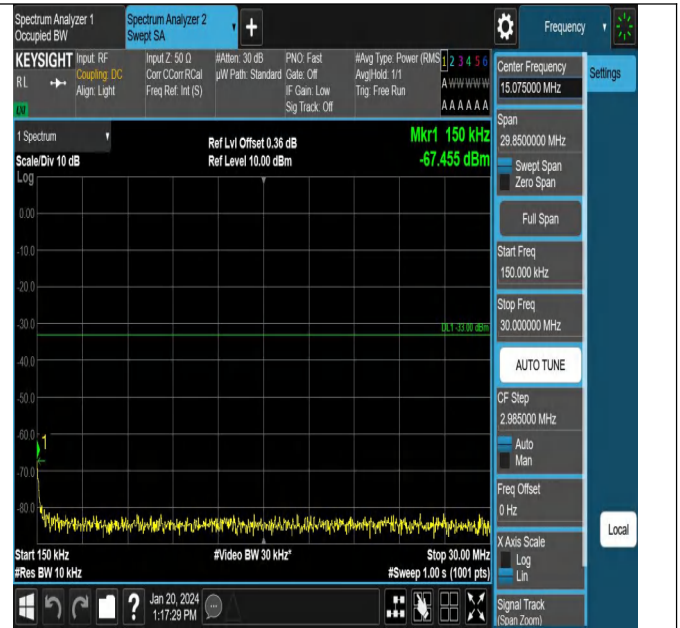

Band4_20MHz_QPSK_20050_1RB#0_0.15~30_0.15~30