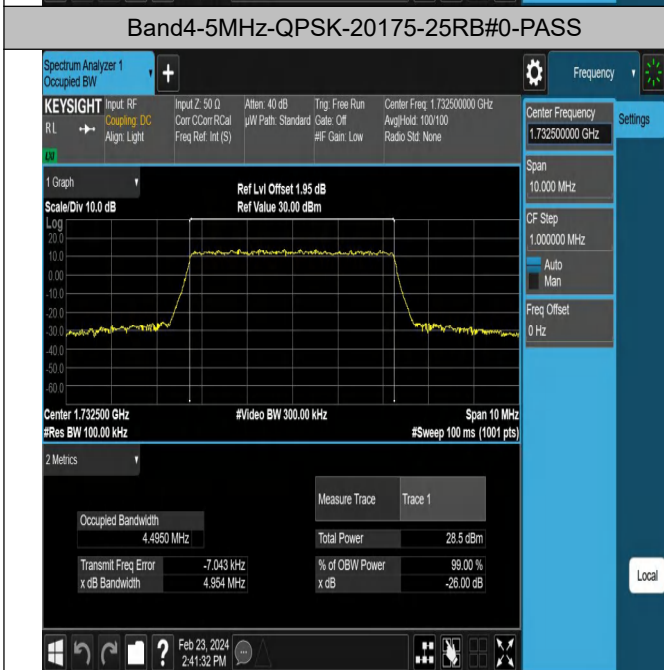

Test Graphs

Band4-1.4MHz-QPSK-20175-6RB#0-PASS

Band4-1.4MHz-16QAM-20175-6RB#0-PASS

Band4-1.4MHz-64QAM-20175-6RB#0-PASS

Band4-1.4MHz-256QAM-20175-6RB#0-PASS

Band Edge

Test Graphs

Band4_1.4MHz_QPSK_19957_1RB#0