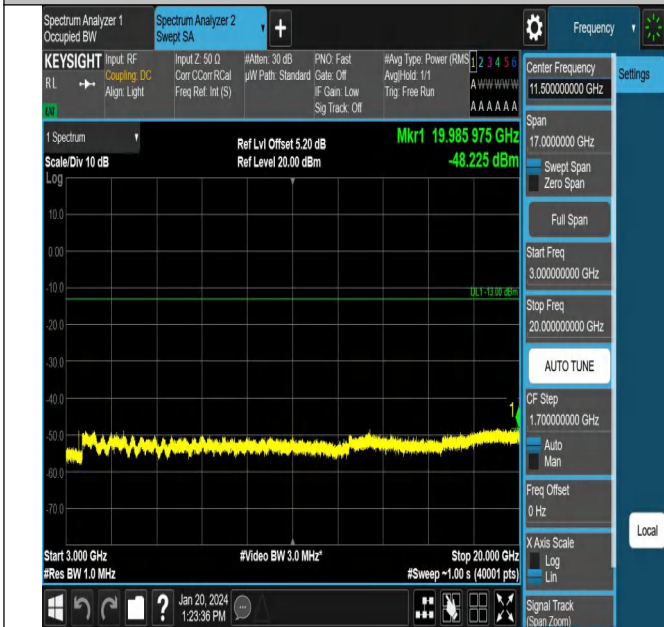

Band4_20MHz_QPSK_20300_1RB#0_0.15~30_0.15~30

5

Band4_20MHz_QPSK_20300_1RB#0_30~1000_30~1000

Band4_20MHz_QPSK_20300_1RB#0_1000~3000_1000~300

0

Band4_20MHz_QPSK_20300_1RB#0_3000~20000_3000~20

Band4_3MHz_QPSK_19965_1RB#0_0.009~0.15_0.009~0.15