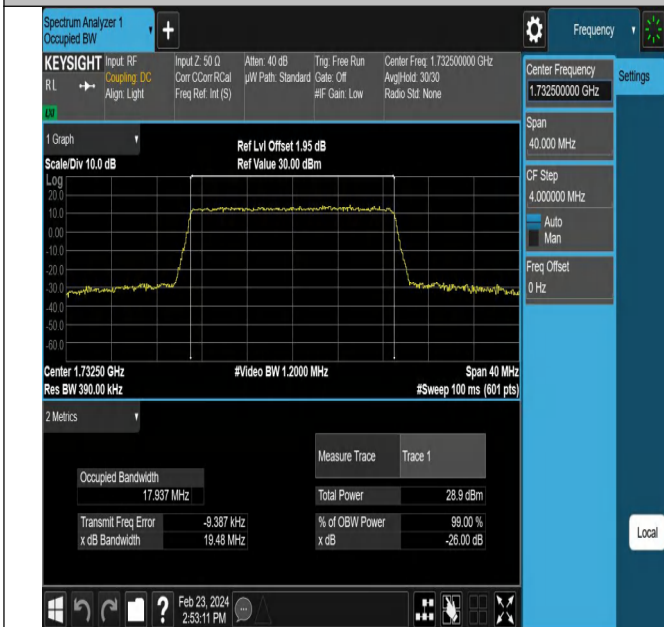

Test Graphs

Band4-1.4MHz-QPSK-20175-6RB#0-PASS

Band4-1.4MHz-16QAM-20175-6RB#0-PASS

Band4-1.4MHz-64QAM-20175-6RB#0-PASS

Band4-1.4MHz-256QAM-20175-6RB#0-PASS

Band Edge

Test Graphs

Band4_1.4MHz_QPSK_19957_1RB#0