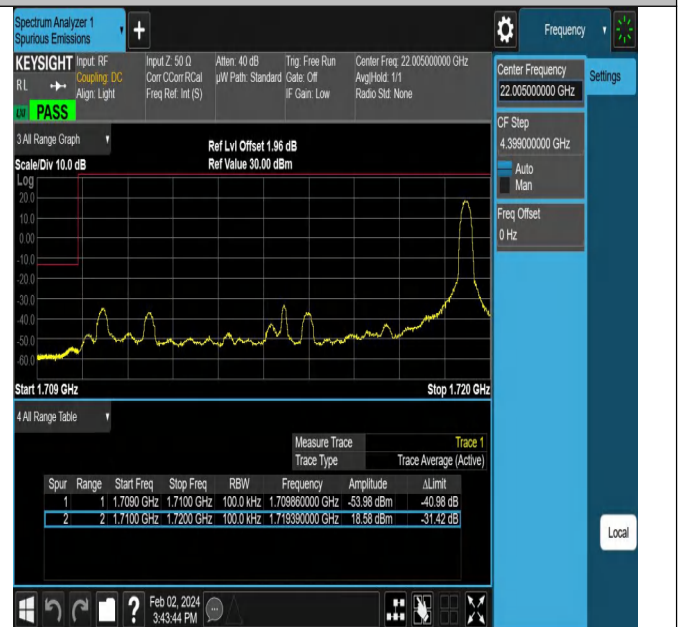

Band4_10MHz_QPSK_20000_1RB#49