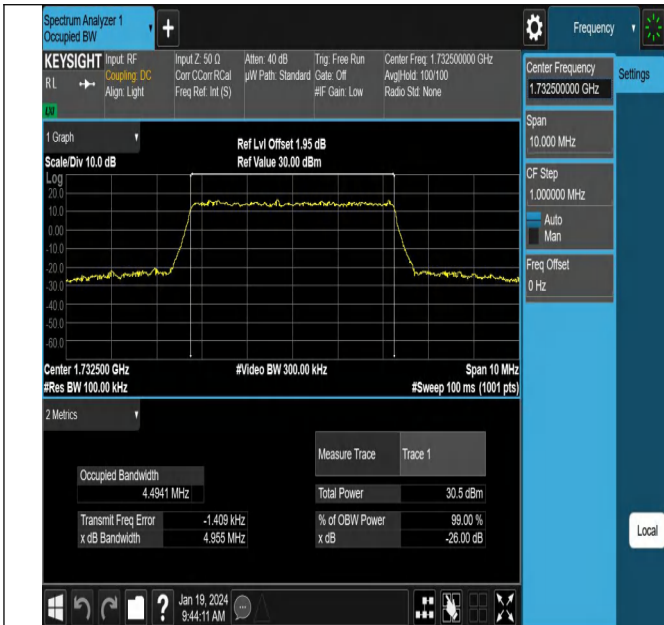

Test Graphs

Band4-1.4MHz-QPSK-20175-6RB#0-PASS

Band4-1.4MHz-16QAM-20175-6RB#0-PASS

Band4-1.4MHz-64QAM-20175-6RB#0-PASS

Band4-1.4MHz-256QAM-20175-6RB#0-PASS

Band Edge

Test Graphs

Band4_1.4MHz_QPSK_19957_1RB#0