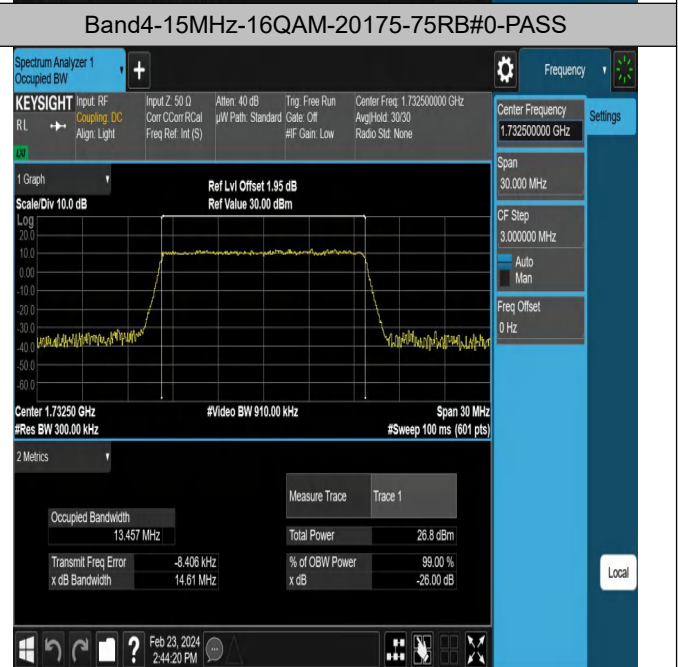

Test Graphs

Band4-1.4MHz-QPSK-20175-6RB#0-PASS

Band4-1.4MHz-16QAM-20175-6RB#0-PASS

Band4-1.4MHz-64QAM-20175-6RB#0-PASS

Band4-1.4MHz-256QAM-20175-6RB#0-PASS

Band Edge

Test Graphs

Band4_1.4MHz_QPSK_19957_1RB#0