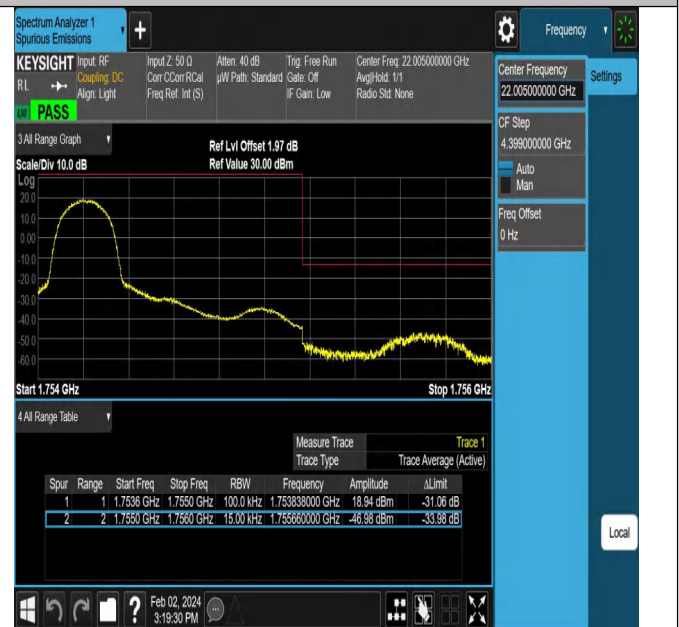

Band4_1.4MHz_QPSK_20393_1RB#0