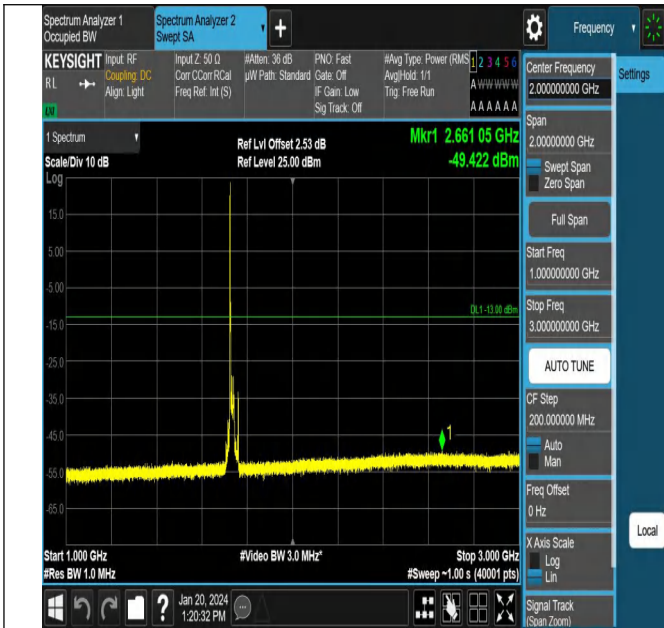

Band4_20MHz_QPSK_20175_1RB#0_1000~3000_1000~300

0

000