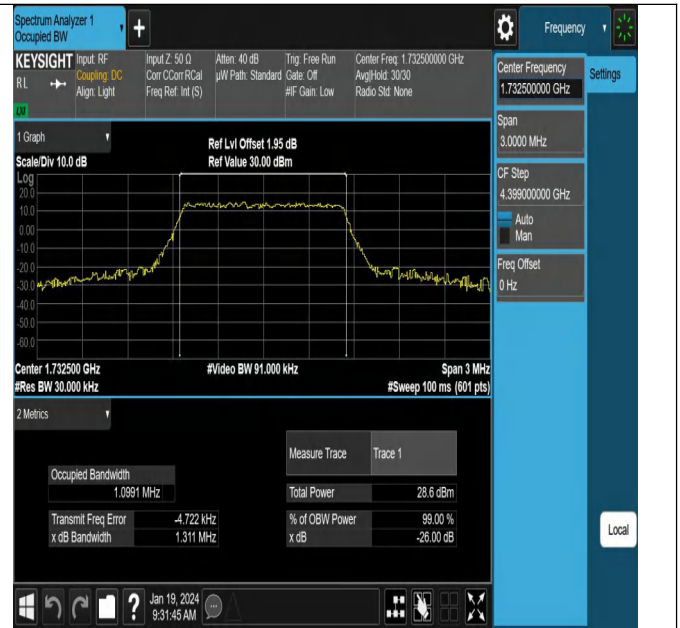

Band4-1.4MHz-16QAM-20175-6RB#0-PASS