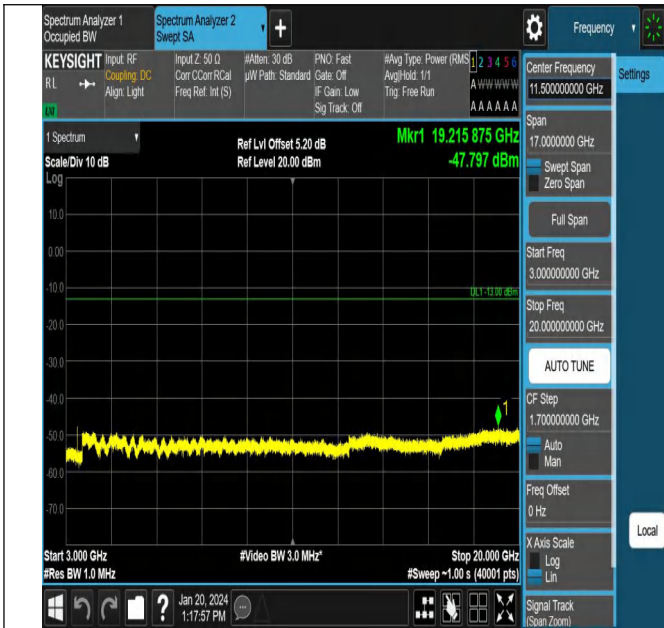

5

Band4_20MHz_QPSK_20050_1RB#0_0.15~30_0.15~30

Band4_20MHz_QPSK_20050_1RB#0_30~1000_30~1000

Band4_20MHz_QPSK_20050_1RB#0_1000~3000_1000~300

0

Band4_20MHz_QPSK_20050_1RB#0_3000~20000_3000~20000

Band4_20MHz_QPSK_20175_1RB#0_0.009~0.15_0.009~0.1