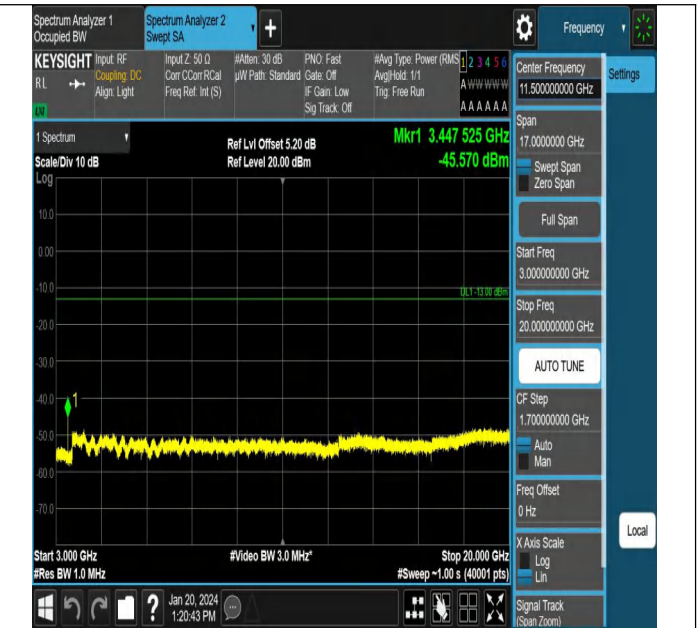

Band4_20MHz_QPSK_20175_1RB#0_3000~20000_3000~20

0

000