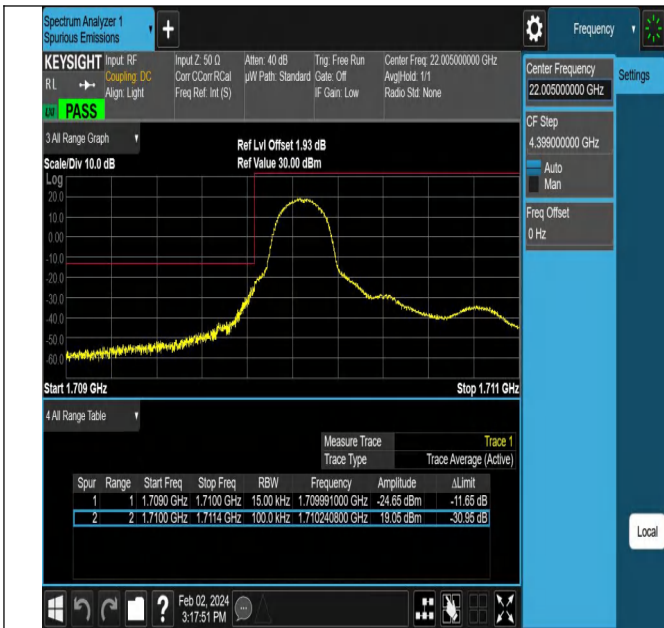

Peak-to-Average Ratio(CCDF)

Test Result

Band	Bandwidth	Modulation	Channel	RB Configuration	Result(dB)	Limit(dB)	Verdict
Band4	20MHz	QPSK	20175	100RB#0	5.26	13	PASS
Band4	20MHz	16QAM	20175	100RB#0	5.99	13	PASS
Band4	20MHz	64QAM	20175	100RB#0	6.35	13	PASS
Band4	20MHz	256QAM	20175	100RB#0	6.67	13	PASS

26dB Bandwidth and Occupied Bandwidth

Test Result

Band	Bandwidth	Modulation	Channel	RB Configuration	Occupied Bandwidth (MHz)	26dB Bandwidth (MHz)	Verdict
Band4	1.4MHz	QPSK	20175	6RB#0	1.0936	1.295	PASS
Band4	1.4MHz	16QAM	20175	6RB#0	1.0991	1.311	PASS
Band4	1.4MHz	64QAM	20175	6RB#0	1.0957	1.276	PASS
Band4	1.4MHz	256QAM	20175	6RB#0	1.0989	1.294	PASS
Band4	3MHz	QPSK	20175	15RB#0	2.6987	2.927	PASS
Band4	3MHz	16QAM	20175	15RB#0	2.6862	2.923	PASS
Band4	3MHz	64QAM	20175	15RB#0	2.6891	2.931	PASS
Band4	3MHz	256QAM	20175	15RB#0	2.6858	2.923	PASS
Band4	5MHz	QPSK	20175	25RB#0	4.4941	4.955	PASS
Band4	5MHz	16QAM	20175	25RB#0	4.4966	4.971	PASS
Band4	5MHz	64QAM	20175	25RB#0	4.4950	4.954	PASS
Band4	5MHz	256QAM	20175	25RB#0	4.5078	4.957	PASS
Band4	10MHz	QPSK	20175	50RB#0	8.9875	9.781	PASS
Band4	10MHz	16QAM	20175	50RB#0	8.9840	9.803	PASS
Band4	10MHz	64QAM	20175	50RB#0	8.9957	9.818	PASS
Band4	10MHz	256QAM	20175	50RB#0	9.0068	9.816	PASS
Band4	15MHz	QPSK	20175	75RB#0	13.477	14.71	PASS
Band4	15MHz	16QAM	20175	75RB#0	13.478	14.67	PASS
Band4	15MHz	64QAM	20175	75RB#0	13.459	14.65	PASS
Band4	15MHz	256QAM	20175	75RB#0	13.457	14.61	PASS
Band4	20MHz	QPSK	20175	100RB#0	17.925	19.57	PASS
Band4	20MHz	16QAM	20175	100RB#0	17.918	19.38	PASS
Band4	20MHz	64QAM	20175	100RB#0	17.937	19.48	PASS
Band4	20MHz	256QAM	20175	100RB#0	17.955	19.48	PASS

Test Graphs

Band4-1.4MHz-QPSK-20175-6RB#0-PASS

Band4-1.4MHz-16QAM-20175-6RB#0-PASS

Band4-1.4MHz-64QAM-20175-6RB#0-PASS

Band4-1.4MHz-256QAM-20175-6RB#0-PASS

Band Edge

Test Graphs

Band4_1.4MHz_QPSK_19957_1RB#0