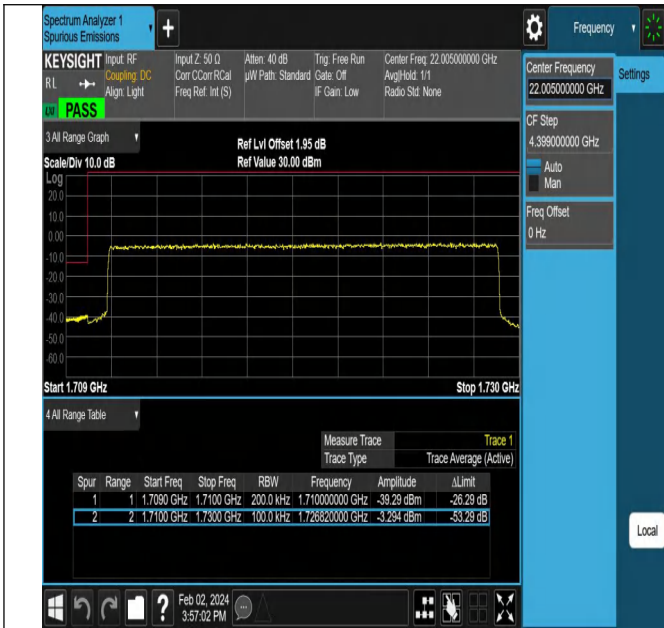

Band4_20MHz_QPSK_20050_100RB#0

Band4_20MHz_QPSK_20300_1RB#0

Band4_20MHz_QPSK_20300_1RB#99

Band4_20MHz_QPSK_20300_100RB#0

Conducted Spurious Emission

Test Graphs

Band4_20MHz_QPSK_20050_1RB#0_0.009~0.15_0.009~0.1