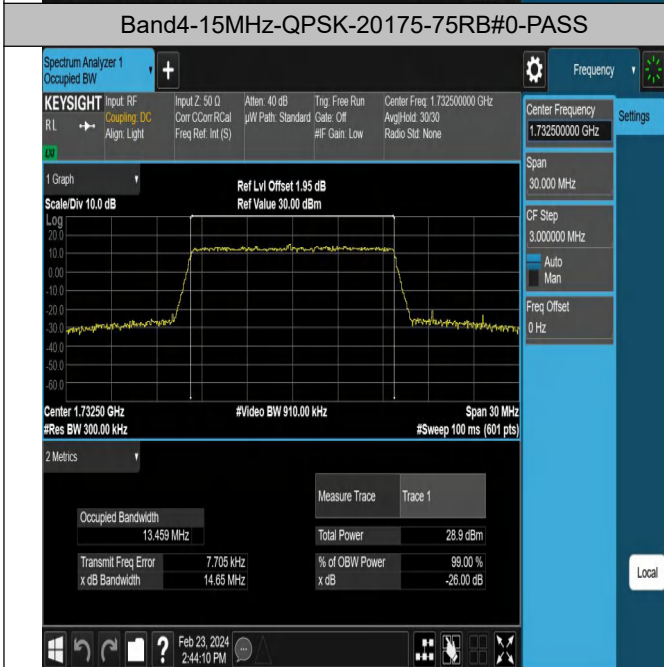

Test Graphs

Band4-1.4MHz-QPSK-20175-6RB#0-PASS

Band4-1.4MHz-16QAM-20175-6RB#0-PASS

Band4-1.4MHz-64QAM-20175-6RB#0-PASS

Band4-1.4MHz-256QAM-20175-6RB#0-PASS

Band Edge

Test Graphs

Band4_1.4MHz_QPSK_19957_1RB#0