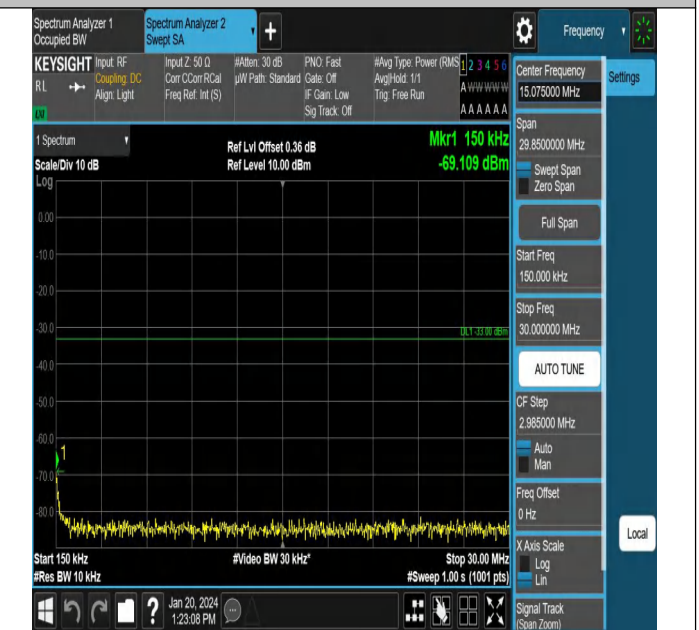

Band4_20MHz_QPSK_20175_1RB#0_0.15~30_0.15~30

Band4_20MHz_QPSK_20175_1RB#0_30~1000_30~1000

Band4_20MHz_QPSK_20175_1RB#0_1000~3000_1000~300

Band4_20MHz_QPSK_20175_1RB#0_3000~20000_3000~20

0

000

Band4_20MHz_QPSK_20300_1RB#0_0.009~0.15_0.009~0.1