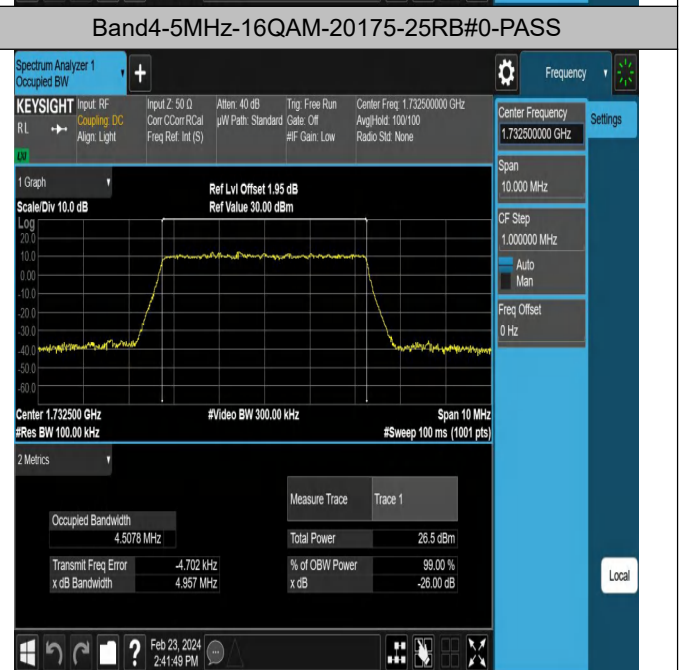

Test Graphs

Band4-1.4MHz-QPSK-20175-6RB#0-PASS

Band4-1.4MHz-16QAM-20175-6RB#0-PASS

Band4-1.4MHz-64QAM-20175-6RB#0-PASS

Band4-1.4MHz-256QAM-20175-6RB#0-PASS

Band Edge

Test Graphs

Band4_1.4MHz_QPSK_19957_1RB#0