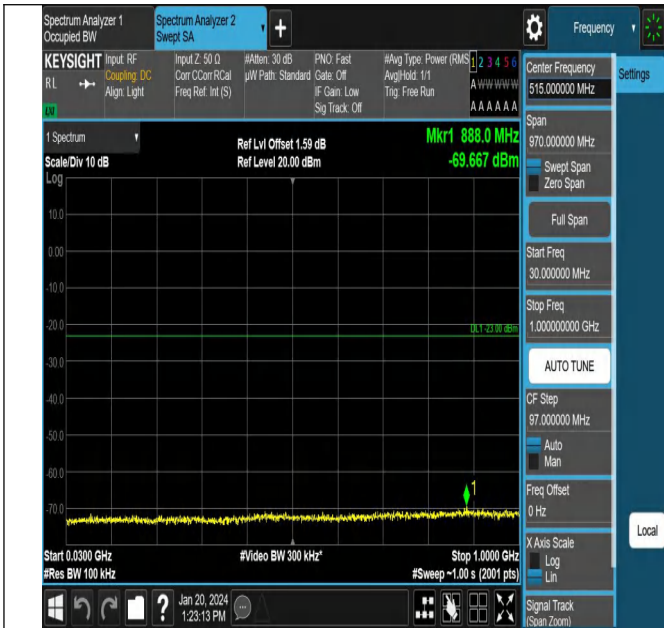

Band4_20MHz_QPSK_20300_1RB#0_30~1000_30~1000

0