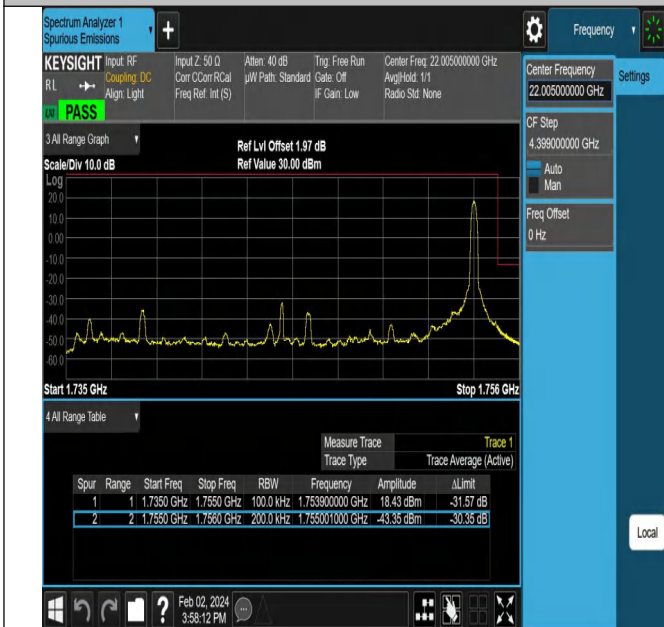

Band4_20MHz_QPSK_20050_100RB#0

Band4_20MHz_QPSK_20300_1RB#0

Band4_20MHz_QPSK_20300_1RB#99

Band4_20MHz_QPSK_20300_100RB#0

Conducted Spurious Emission

Test Graphs

Band4_20MHz_QPSK_20050_1RB#0_0.009~0.15_0.009~0.1