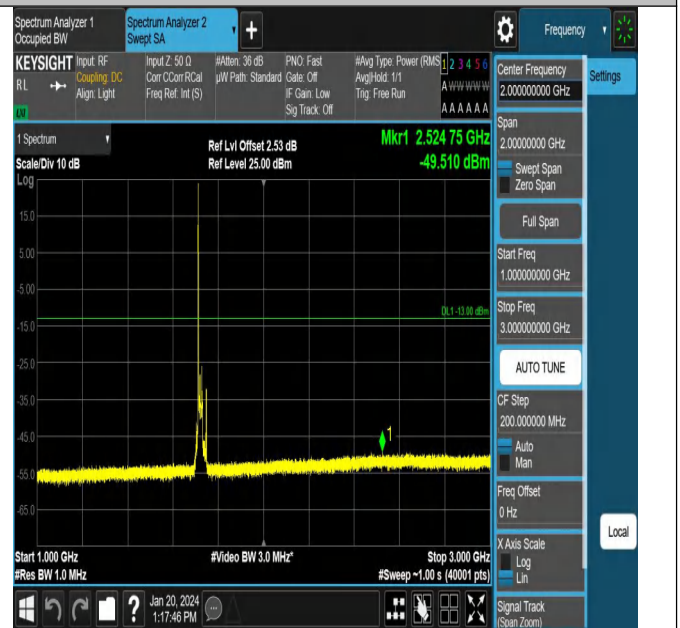

Band4_20MHz_QPSK_20050_1RB#0_1000~3000_1000~300

0