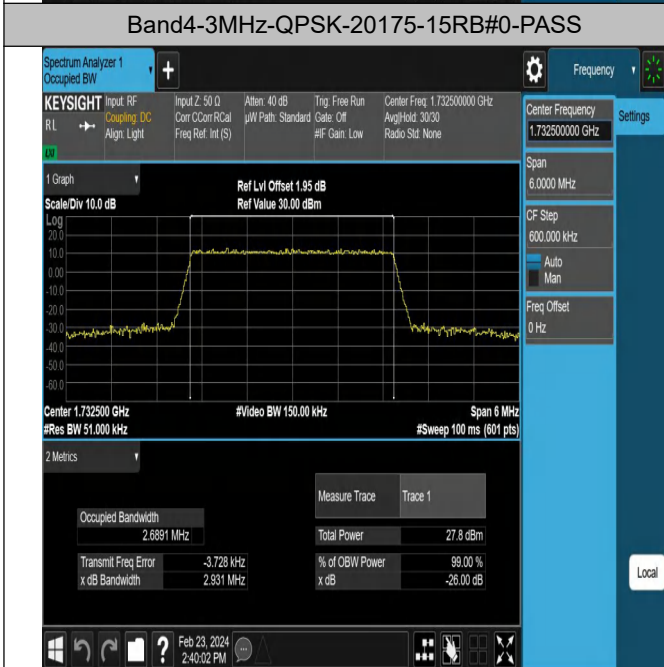

Test Graphs

Band4-1.4MHz-QPSK-20175-6RB#0-PASS

Band4-1.4MHz-16QAM-20175-6RB#0-PASS

Band4-1.4MHz-64QAM-20175-6RB#0-PASS

Band4-1.4MHz-256QAM-20175-6RB#0-PASS

Band Edge

Test Graphs

Band4_1.4MHz_QPSK_19957_1RB#0