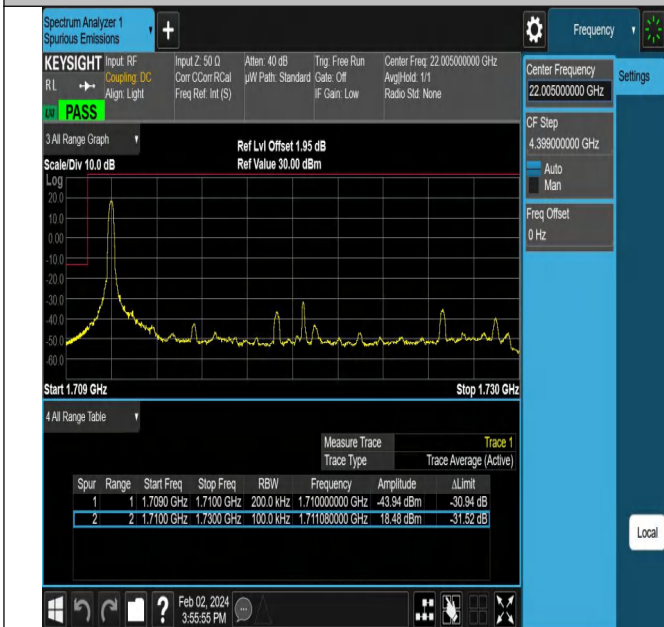

Band4_20MHz_QPSK_20050_1RB#0