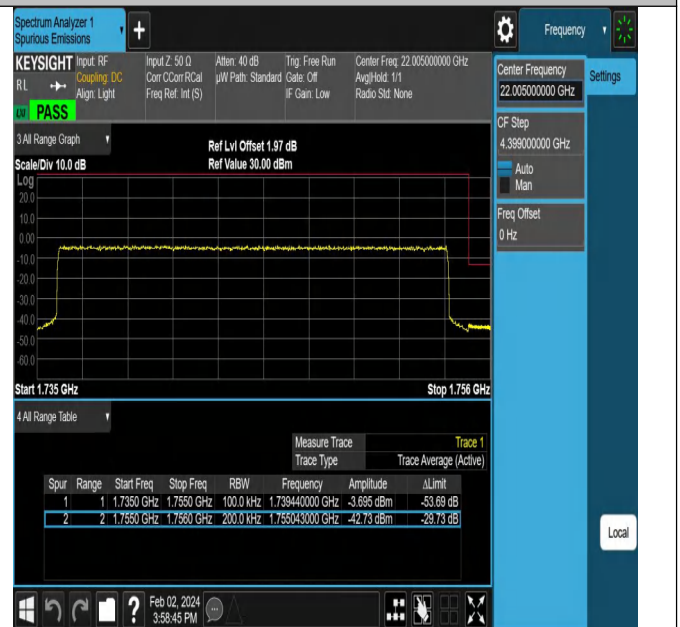

Band4_20MHz_QPSK_20050_100RB#0

Band4_20MHz_QPSK_20300_1RB#0

Band4_20MHz_QPSK_20300_1RB#99

Band4_20MHz_QPSK_20300_100RB#0

Conducted Spurious Emission

Test Graphs

Band4_20MHz_QPSK_20050_1RB#0_0.009~0.15_0.009~0.1