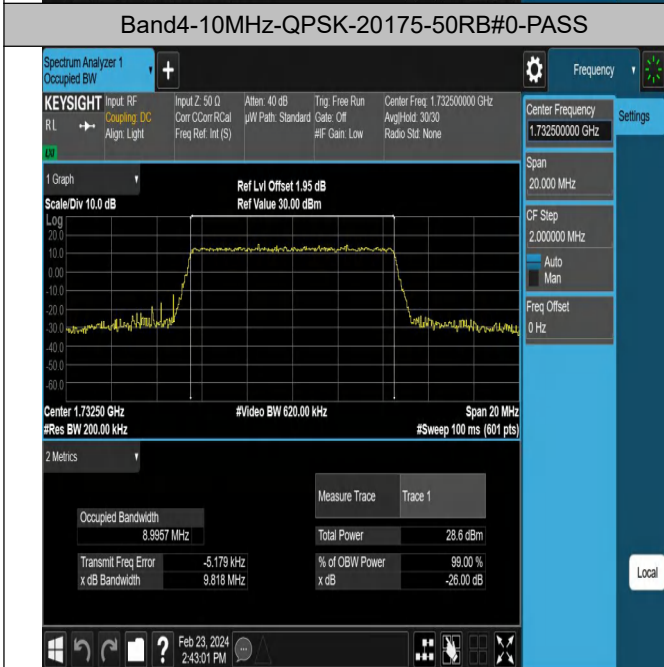

Test Graphs

Band4-1.4MHz-QPSK-20175-6RB#0-PASS

Band4-1.4MHz-16QAM-20175-6RB#0-PASS

Band4-1.4MHz-64QAM-20175-6RB#0-PASS

Band4-1.4MHz-256QAM-20175-6RB#0-PASS

Band Edge

Test Graphs

Band4_1.4MHz_QPSK_19957_1RB#0