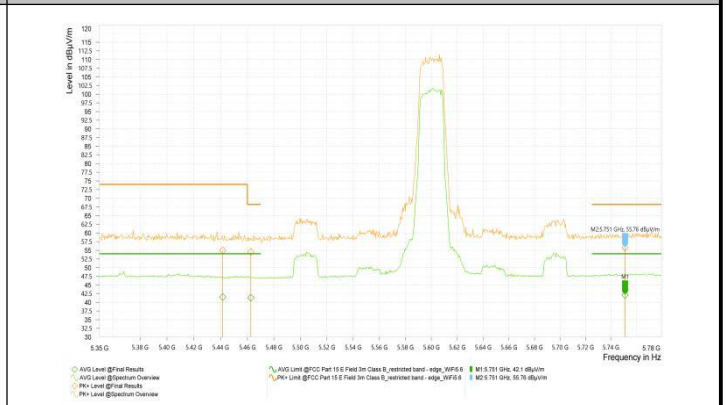

Wi-Fi 5G_11N20_5180

Wi-Fi 5G_11N20_5320

Wi-Fi 5G_11N20_5500

Wi-Fi 5G_11N20_5600

Wi-Fi 5G_11N20_5620

Wi-Fi 5G_11N20_5640

Wi-Fi 5G_11AC80_5610

/

/

Test Result_Spurious Emission

Note1: Test result Sweep the whole frequency band through the range from 9kHz to the 10th harmonic of the carrier the Emissions in the frequency band 9kHz-30MHz and 18GHz-26.5GHz are more than 20dB below the limit are not reported.