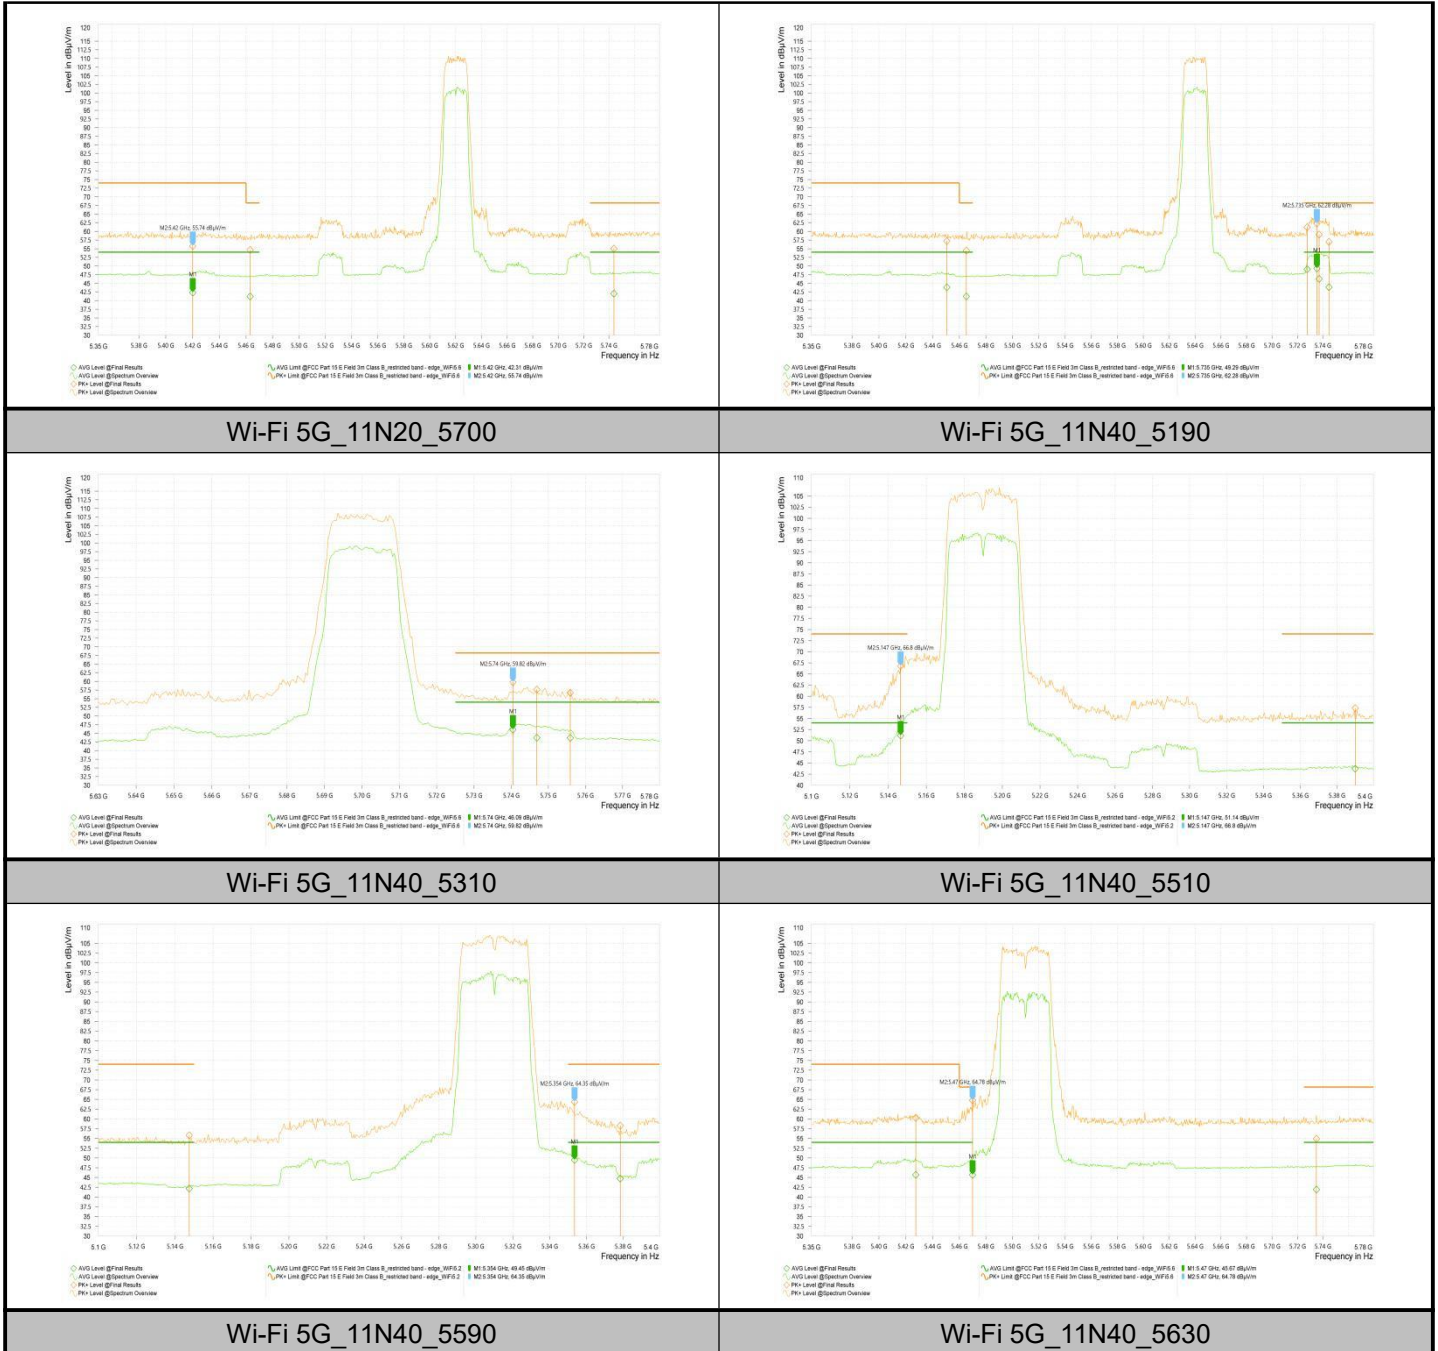

Wi-Fi 5G_11N20_5180

Wi-Fi 5G_11N20_5320

Wi-Fi 5G_11N20_5500

Wi-Fi 5G_11N20_5600

Wi-Fi 5G_11N20_5620

Wi-Fi 5G_11N20_5640

Wi-Fi 5G_11AC80_5610

/

/

Test Result_Spurious Emission

Note1: Test result Sweep the whole frequency band through the range from 9kHz to the 10th harmonic of the carrier the Emissions in the frequency band 9kHz-30MHz and 18GHz-26.5GHz are more than 20dB below the limit are not reported.