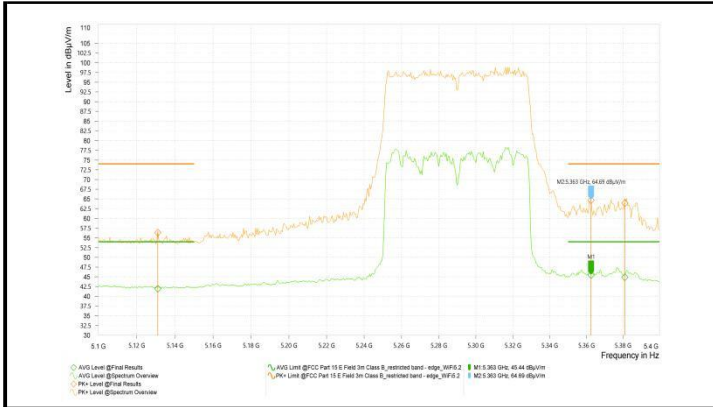

Wi-Fi 5G_11N20_5180

Wi-Fi 5G_11N20_5320

Wi-Fi 5G_11N20_5500

Wi-Fi 5G_11N20_5600

Wi-Fi 5G_11N20_5620

Wi-Fi 5G_11N20_5640

Wi-Fi 5G_11AC80_5610

/

/

Test Result_Spurious Emission

Note1: Test result Sweep the whole frequency band through the range from 9kHz to the 10th harmonic of the carrier the Emissions in the frequency band 9kHz-30MHz and 18GHz-26.5GHz are more than 20dB below the limit are not reported.