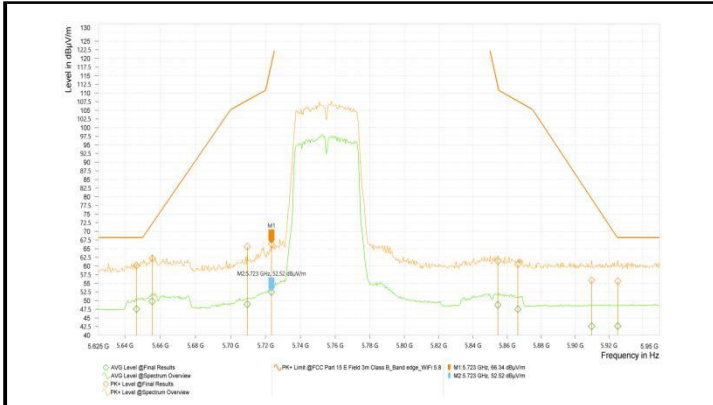

Wi-Fi 5G_11AC80_5775