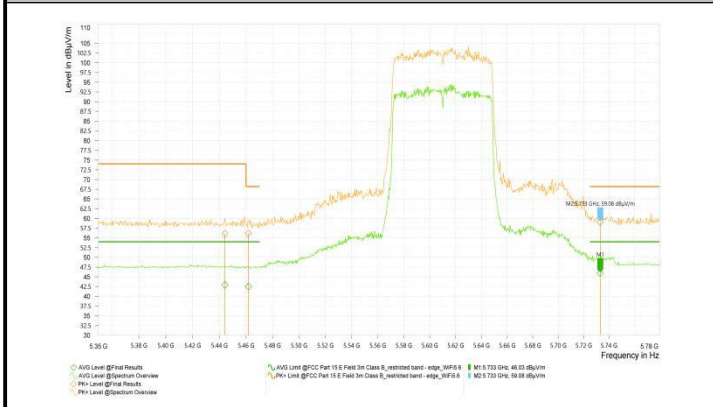

Wi-Fi 5G_11N20_5180

Wi-Fi 5G_11N20_5320

Wi-Fi 5G_11N20_5500

Wi-Fi 5G_11N20_5600

Wi-Fi 5G_11N20_5620

Wi-Fi 5G_11N20_5640

Wi-Fi 5G_11AC80_5610

/

/

Test Result_Spurious Emission

Note1: Test result Sweep the whole frequency band through the range from 9kHz to the 10th harmonic of the carrier the Emissions in the frequency band 9kHz-30MHz and 18GHz-26.5GHz are more than 20dB below the limit are not reported.