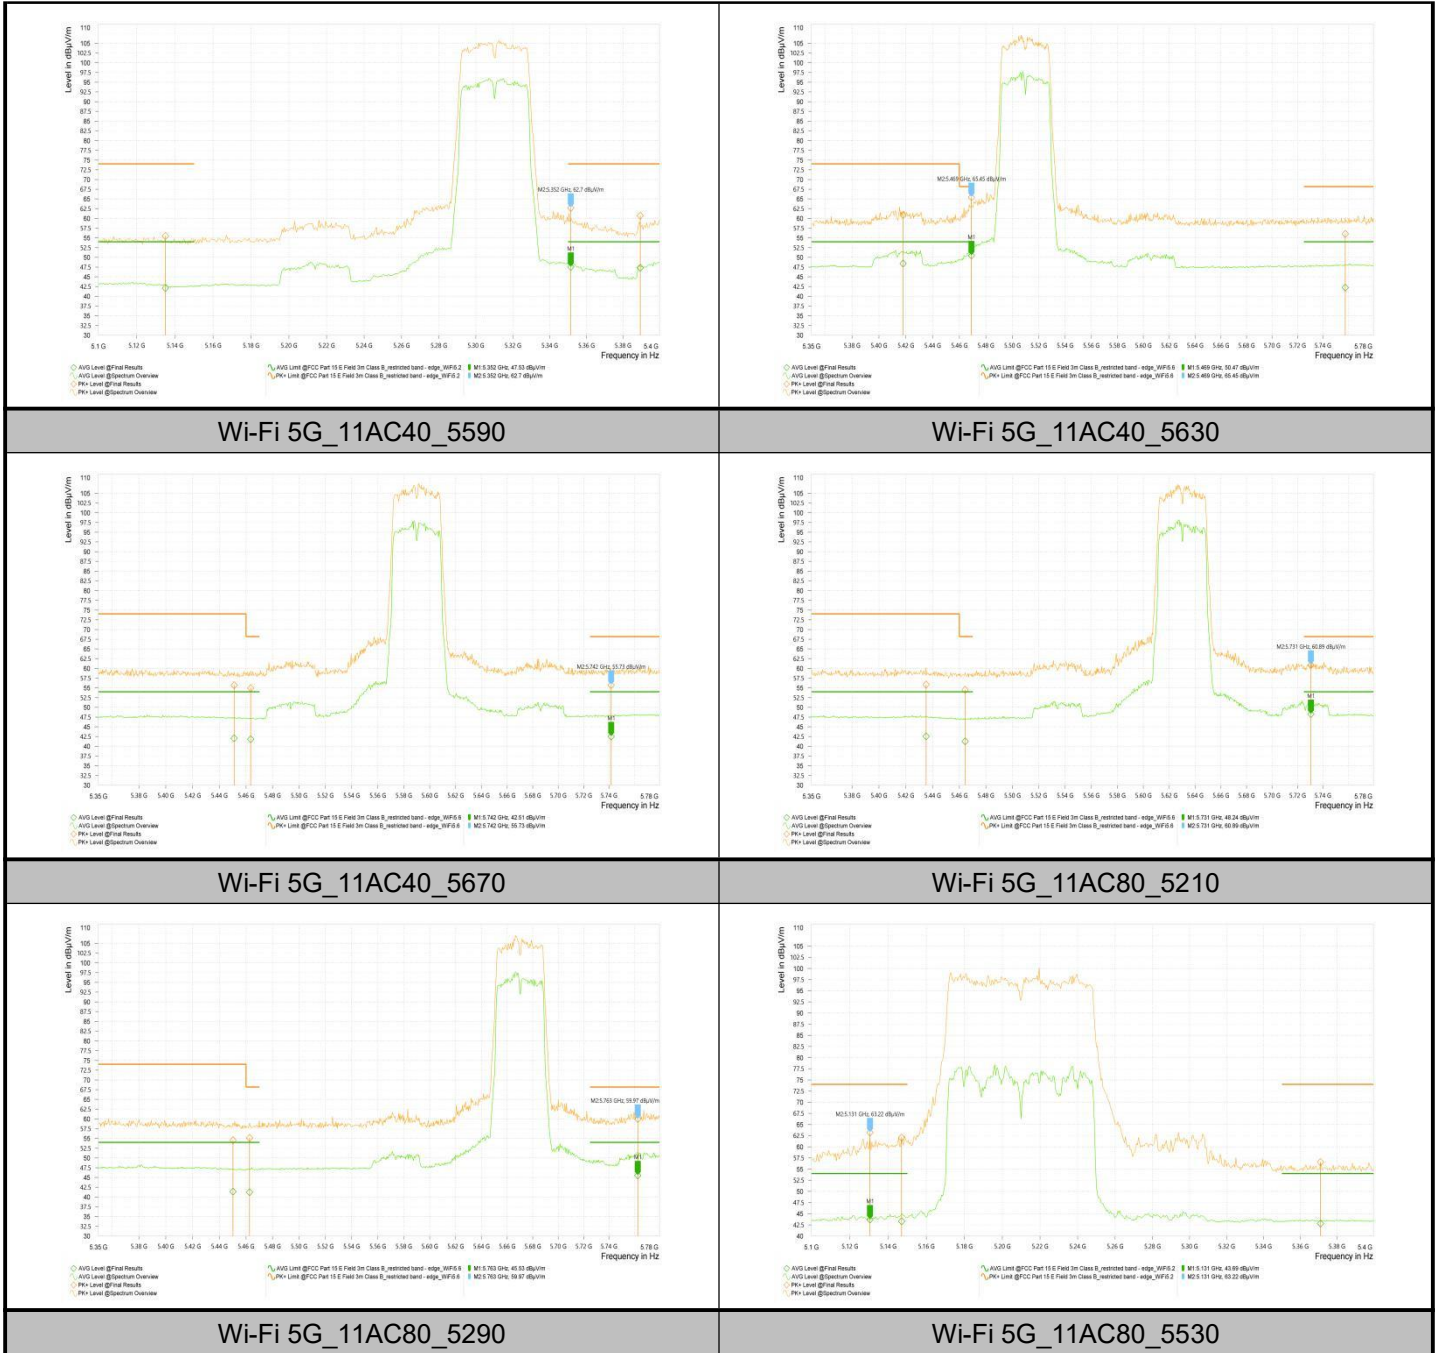

Wi-Fi 5G_11N20_5180

Wi-Fi 5G_11N20_5320

Wi-Fi 5G_11N20_5500

Wi-Fi 5G_11N20_5600

Wi-Fi 5G_11N20_5620

Wi-Fi 5G_11N20_5640

Wi-Fi 5G_11AC80_5610

/

/

Test Result_Spurious Emission

Note1: Test result Sweep the whole frequency band through the range from 9kHz to the 10th harmonic of the carrier the Emissions in the frequency band 9kHz-30MHz and 18GHz-26.5GHz are more than 20dB below the limit are not reported.