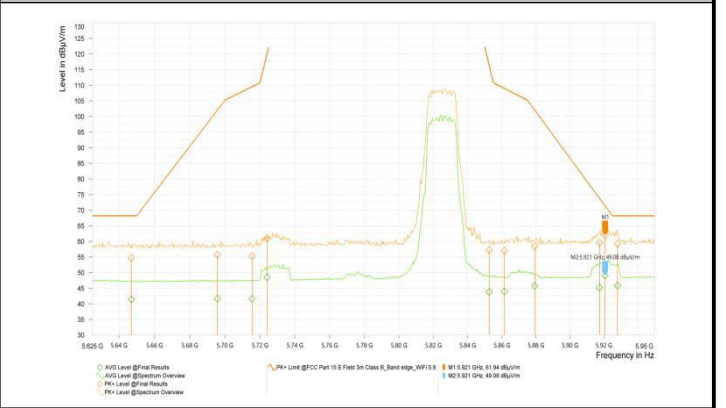

Wi-Fi 5G_11A_5825

Wi-Fi 5G_11N20_5825