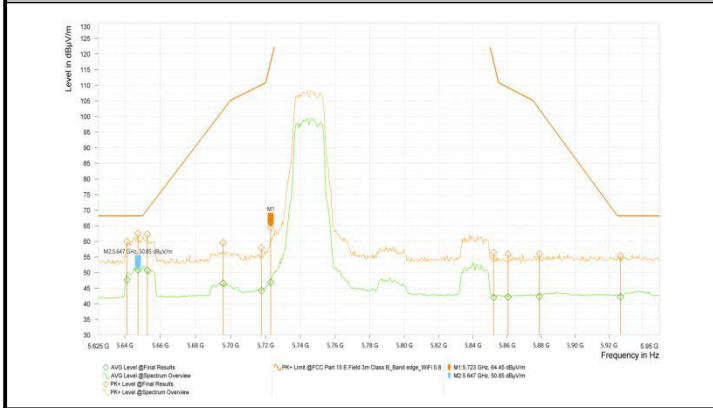

U-NII-3

Wi-Fi 5G_11A_5745

Wi-Fi 5G_11N20_5745