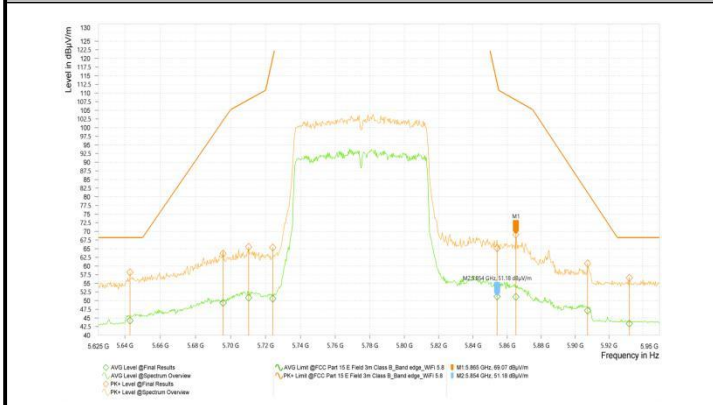

/

Test Result_Spurious Emission

Note1: Test result Sweep the whole frequency band through the range from 9kHz to the 10th harmonic of the carrier the Emissions in the frequency band 9kHz-30MHz and 18GHz-26.5GHz are more than 20dB below the limit are not reported.