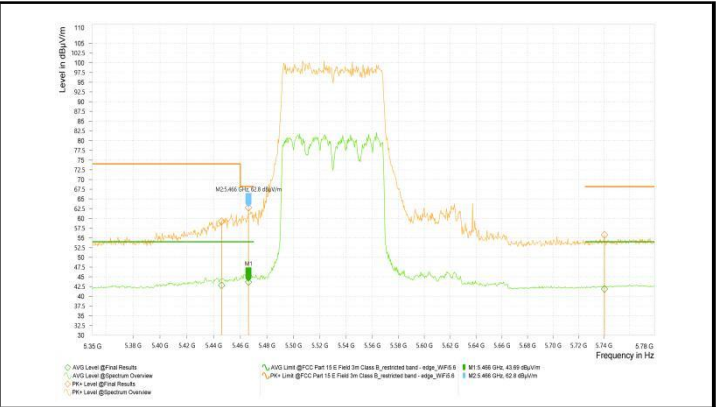

Wi-Fi 5G_11N20_5180

Wi-Fi 5G_11N20_5320

Wi-Fi 5G_11N20_5500

Wi-Fi 5G_11N20_5600

Wi-Fi 5G_11N20_5620

Wi-Fi 5G_11N20_5640

Wi-Fi 5G_11AC80_5610

/

/

Test Result_Spurious Emission

Note1: Test result Sweep the whole frequency band through the range from 9kHz to the 10th harmonic of the carrier the Emissions in the frequency band 9kHz-30MHz and 18GHz-26.5GHz are more than 20dB below the limit are not reported.