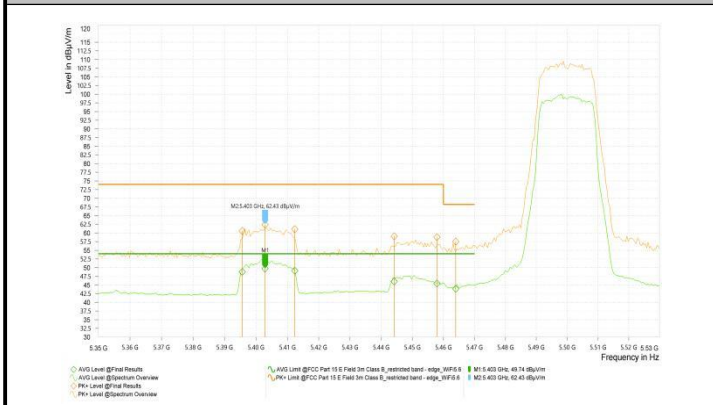

Wi-Fi 5G_11N20_5180

Wi-Fi 5G_11N20_5320

Wi-Fi 5G_11N20_5500

Wi-Fi 5G_11N20_5600

Wi-Fi 5G_11N20_5620

Wi-Fi 5G_11N20_5640

Wi-Fi 5G_11AC80_5610

/

/

Test Result_Spurious Emission

Note1: Test result Sweep the whole frequency band through the range from 9kHz to the 10th harmonic of the carrier the Emissions in the frequency band 9kHz-30MHz and 18GHz-26.5GHz are more than 20dB below the limit are not reported.