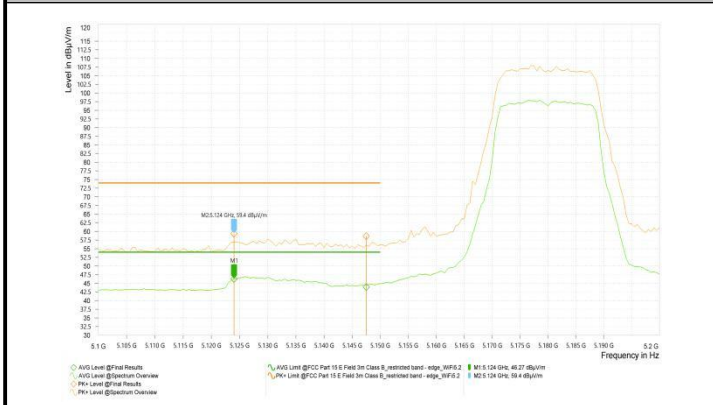

Wi-Fi 5G_11N20_5180

Wi-Fi 5G_11N20_5320

Wi-Fi 5G_11N20_5500

Wi-Fi 5G_11N20_5600

Wi-Fi 5G_11N20_5620

Wi-Fi 5G_11N20_5640

Wi-Fi 5G_11AC80_5610

/

/

Test Result_Spurious Emission

Note1: Test result Sweep the whole frequency band through the range from 9kHz to the 10th harmonic of the carrier the Emissions in the frequency band 9kHz-30MHz and 18GHz-26.5GHz are more than 20dB below the limit are not reported.