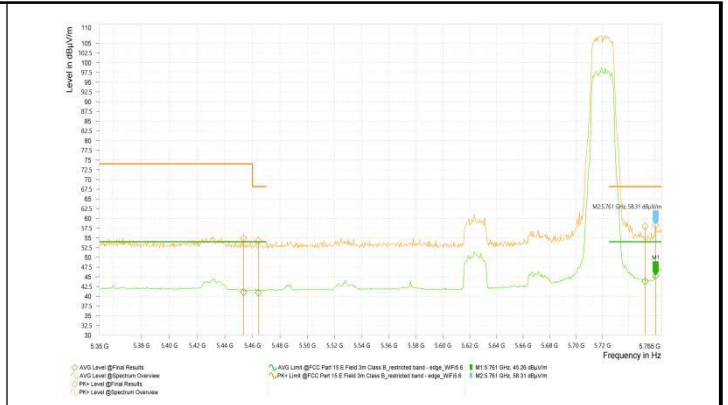

Wi-Fi 5G_11N20_5180

Wi-Fi 5G_11N20_5320

Wi-Fi 5G_11N20_5500

Wi-Fi 5G_11N20_5600

Wi-Fi 5G_11N20_5620

Wi-Fi 5G_11N20_5640

Wi-Fi 5G_11AC80_5610

/

/

Test Result_Spurious Emission

Note1: Test result Sweep the whole frequency band through the range from 9kHz to the 10th harmonic of the carrier the Emissions in the frequency band 9kHz-30MHz and 18GHz-26.5GHz are more than 20dB below the limit are not reported.