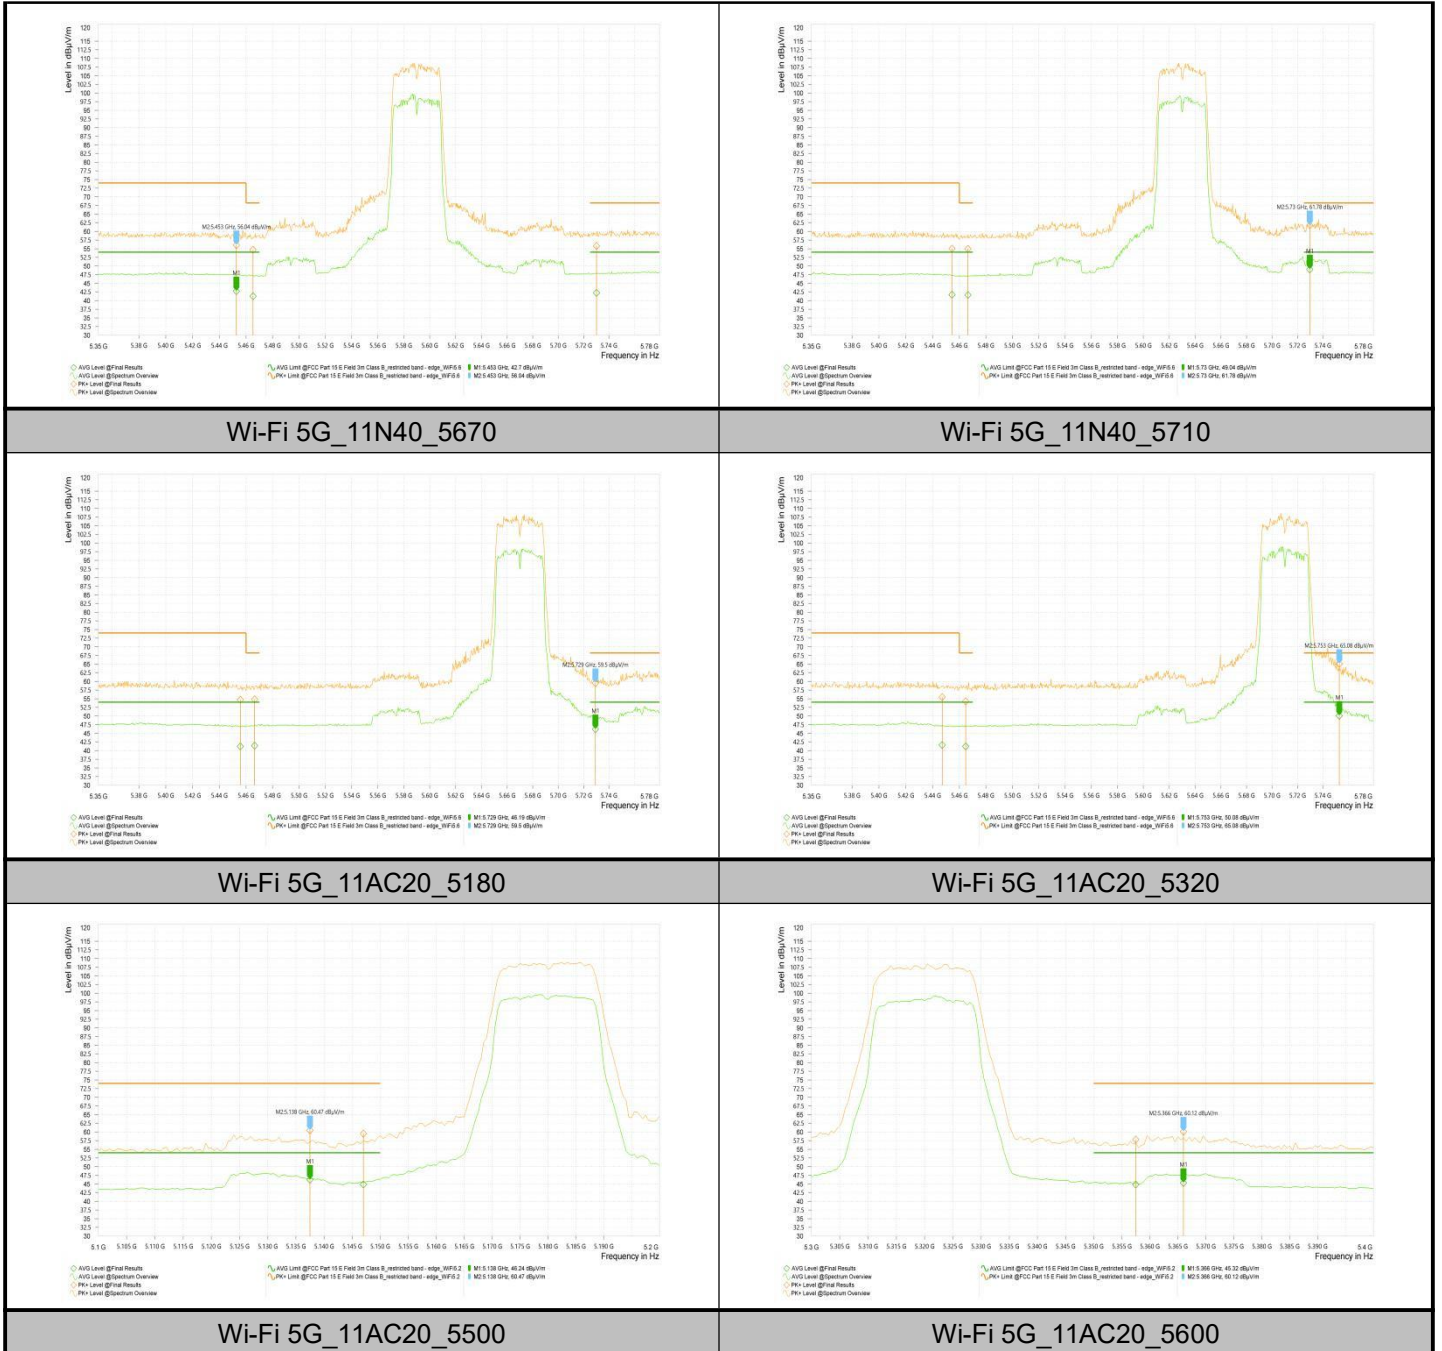

Wi-Fi 5G_11N20_5180

Wi-Fi 5G_11N20_5320

Wi-Fi 5G_11N20_5500

Wi-Fi 5G_11N20_5600

Wi-Fi 5G_11N20_5620

Wi-Fi 5G_11N20_5640

Wi-Fi 5G_11AC80_5610

/

/

Test Result_Spurious Emission

Note1: Test result Sweep the whole frequency band through the range from 9kHz to the 10th harmonic of the carrier the Emissions in the frequency band 9kHz-30MHz and 18GHz-26.5GHz are more than 20dB below the limit are not reported.