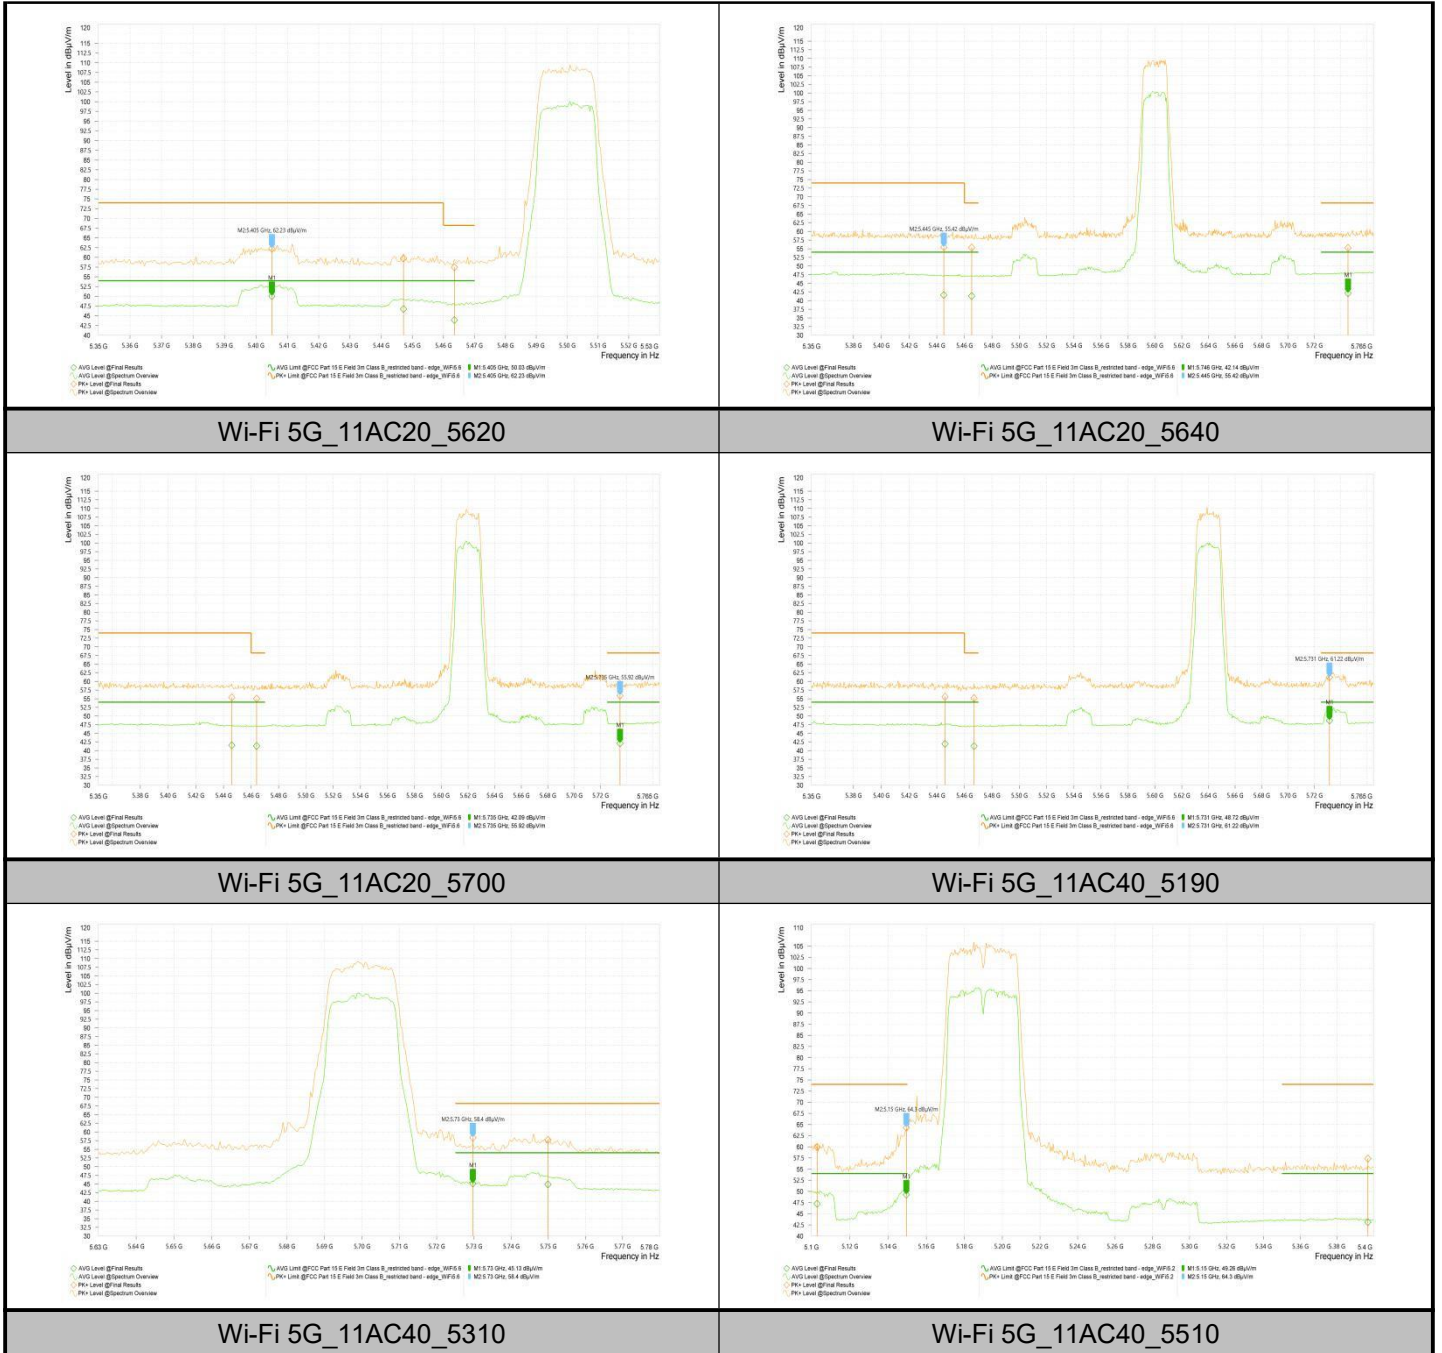

Wi-Fi 5G_11N20_5180

Wi-Fi 5G_11N20_5320

Wi-Fi 5G_11N20_5500

Wi-Fi 5G_11N20_5600

Wi-Fi 5G_11N20_5620

Wi-Fi 5G_11N20_5640

Wi-Fi 5G_11AC80_5610

/

/

Test Result_Spurious Emission

Note1: Test result Sweep the whole frequency band through the range from 9kHz to the 10th harmonic of the carrier the Emissions in the frequency band 9kHz-30MHz and 18GHz-26.5GHz are more than 20dB below the limit are not reported.