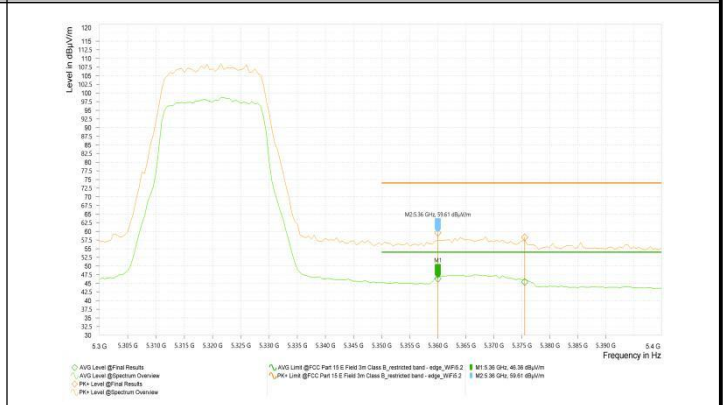

Wi-Fi 5G_11N20_5180

Wi-Fi 5G_11N20_5320

Wi-Fi 5G_11N20_5500

Wi-Fi 5G_11N20_5600

Wi-Fi 5G_11N20_5620

Wi-Fi 5G_11N20_5640

Wi-Fi 5G_11AC80_5610

/

/

Test Result_Spurious Emission

Note1: Test result Sweep the whole frequency band through the range from 9kHz to the 10th harmonic of the carrier the Emissions in the frequency band 9kHz-30MHz and 18GHz-26.5GHz are more than 20dB below the limit are not reported.