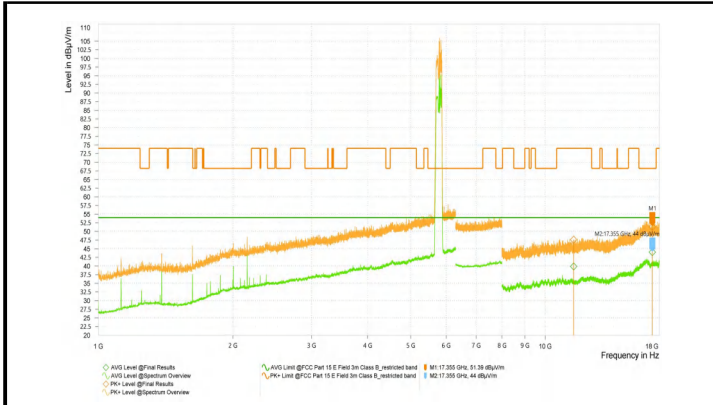

Wi-Fi	11,510.000	46.65	74.00	27.35	39.32	54.00	14.68	H	353.2
5G_11N40_5755_High	17,265.000	52.65	68.20	15.55	45.03	54.00	8.97	H	353.2
Wi-Fi	6,221.383	55.57	68.20	12.63	48.84	54.00	5.16	H	210
5G_11N40_5795_High	11,590.000	46.46	74.00	27.54	39.97	54.00	14.03	H	0
	17,385.000	52.21	68.20	15.99	44.29	54.00	9.71	V	354
Wi-Fi	10,420.000	45.78	68.20	22.42	39.00	54.00	15.00	H	354
5G_11AC80_5210_High	15,630.000	48.57	74.00	25.43	41.76	54.00	12.24	V	355.2
Wi-Fi	10,580.000	46.70	68.20	21.50	39.58	54.00	14.42	H	0
5G_11AC80_5290_High	15,870.000	49.52	74.00	24.48	42.96	54.00	11.04	H	203.8
Wi-Fi	11,060.000	45.89	74.00	28.11	39.88	54.00	14.12	H	351.1
5G_11AC80_5530_High	16,590.000	51.74	68.20	16.46	44.68	54.00	9.32	H	0
Wi-Fi	11,220.000	46.74	74.00	27.26	39.07	54.00	14.93	H	0
5G_11AC80_5610_High	16,830.000	51.90	68.20	16.30	45.28	54.00	8.72	H	0
Wi-Fi	11,380.000	46.12	74.00	27.88	39.42	54.00	14.58	V	0
5G_11AC80_5690_High	17,070.000	51.92	68.20	16.28	45.44	54.00	8.56	H	231.5
Wi-Fi	11,550.000	46.24	74.00	27.76	39.99	54.00	14.01	H	0
5G_11AC80_5775_High	17,325.000	51.26	68.20	16.94	44.50	54.00	9.50	H	360

Test Mode & Test Freq.[MHz]	Frequency [MHz]	QPK Level [dB $\mu$ V/m]	QPK Limit [dB $\mu$ V/m]	QPK Margin [dB]	Polarization	Azimuth [deg]
Wi-Fi 5G_11A_5220_Low	32.533	28.06	40.00	11.94	V	122.6
	55.274	32.36	40.00	7.64	V	3.8
	59.962	31.42	40.00	8.58	V	3.8

## Test Graphs\_Spurious Emission

Wi-Fi 5G\_11N40\_5190\_High

Wi-Fi 5G\_11N40\_5230\_High

Wi-Fi 5G\_11N40\_5270\_High

Wi-Fi 5G\_11N40\_5310\_High

Wi-Fi 5G\_11N40\_5510\_High

Wi-Fi 5G\_11N40\_5550\_High

Wi-Fi 5G\_11A\_5220\_Low