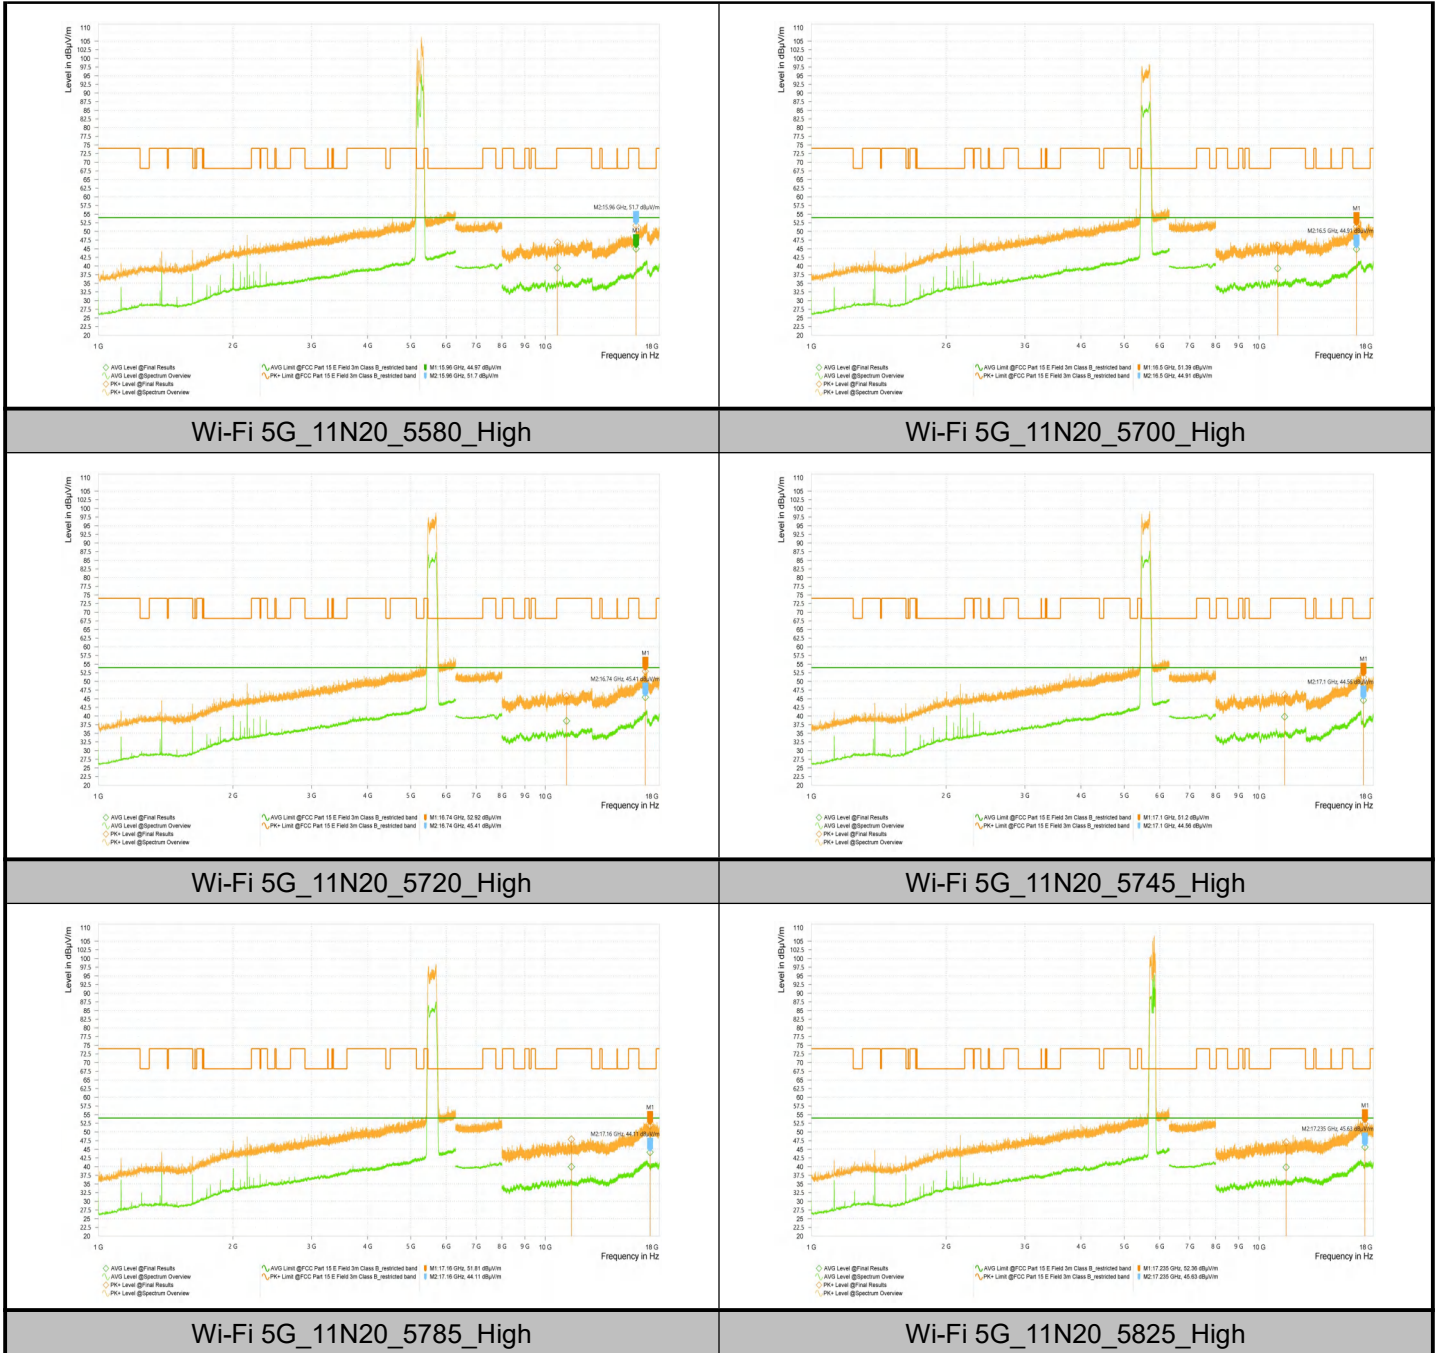

## Test Result\_Spurious Emission

Note1: Test result Sweep the whole frequency band through the range from 9kHz to the 10th harmonic of the carrier the Emissions in the frequency band 9kHz-30MHz and 18GHz-26.5GHz are more than 20dB below the limit are not reported.

Wi-Fi	11,510.000	46.65	74.00	27.35	39.32	54.00	14.68	H	353.2
5G_11N40_5755_High	17,265.000	52.65	68.20	15.55	45.03	54.00	8.97	H	353.2
Wi-Fi	6,221.383	55.57	68.20	12.63	48.84	54.00	5.16	H	210
5G_11N40_5795_High	11,590.000	46.46	74.00	27.54	39.97	54.00	14.03	H	0
	17,385.000	52.21	68.20	15.99	44.29	54.00	9.71	V	354
Wi-Fi	10,420.000	45.78	68.20	22.42	39.00	54.00	15.00	H	354
5G_11AC80_5210_High	15,630.000	48.57	74.00	25.43	41.76	54.00	12.24	V	355.2
Wi-Fi	10,580.000	46.70	68.20	21.50	39.58	54.00	14.42	H	0
5G_11AC80_5290_High	15,870.000	49.52	74.00	24.48	42.96	54.00	11.04	H	203.8
Wi-Fi	11,060.000	45.89	74.00	28.11	39.88	54.00	14.12	H	351.1
5G_11AC80_5530_High	16,590.000	51.74	68.20	16.46	44.68	54.00	9.32	H	0
Wi-Fi	11,220.000	46.74	74.00	27.26	39.07	54.00	14.93	H	0
5G_11AC80_5610_High	16,830.000	51.90	68.20	16.30	45.28	54.00	8.72	H	0
Wi-Fi	11,380.000	46.12	74.00	27.88	39.42	54.00	14.58	V	0
5G_11AC80_5690_High	17,070.000	51.92	68.20	16.28	45.44	54.00	8.56	H	231.5
Wi-Fi	11,550.000	46.24	74.00	27.76	39.99	54.00	14.01	H	0
5G_11AC80_5775_High	17,325.000	51.26	68.20	16.94	44.50	54.00	9.50	H	360

Test Mode & Test Freq.[MHz]	Frequency [MHz]	QPK Level [dB $\mu$ V/m]	QPK Limit [dB $\mu$ V/m]	QPK Margin [dB]	Polarization	Azimuth [deg]
Wi-Fi 5G_11A_5220_Low	32.533	28.06	40.00	11.94	V	122.6
	55.274	32.36	40.00	7.64	V	3.8
	59.962	31.42	40.00	8.58	V	3.8

## Test Graphs\_Spurious Emission

Wi-Fi 5G\_11N40\_5190\_High

Wi-Fi 5G\_11N40\_5230\_High

Wi-Fi 5G\_11N40\_5270\_High

Wi-Fi 5G\_11N40\_5310\_High

Wi-Fi 5G\_11N40\_5510\_High

Wi-Fi 5G\_11N40\_5550\_High

Wi-Fi 5G\_11A\_5220\_Low