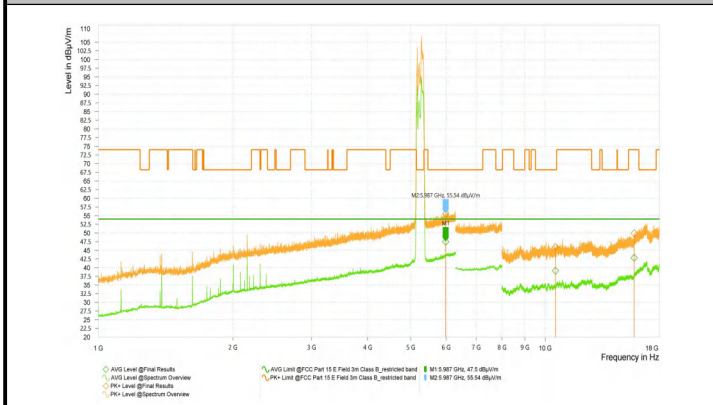

Wi-Fi	11,510.000	46.65	74.00	27.35	39.32	54.00	14.68	H	353.2
5G_11N40_5755_High	17,265.000	52.65	68.20	15.55	45.03	54.00	8.97	H	353.2
Wi-Fi	6,221.383	55.57	68.20	12.63	48.84	54.00	5.16	H	210
5G_11N40_5795_High	11,590.000	46.46	74.00	27.54	39.97	54.00	14.03	H	0
	17,385.000	52.21	68.20	15.99	44.29	54.00	9.71	V	354
Wi-Fi	10,420.000	45.78	68.20	22.42	39.00	54.00	15.00	H	354
5G_11AC80_5210_High	15,630.000	48.57	74.00	25.43	41.76	54.00	12.24	V	355.2
Wi-Fi	10,580.000	46.70	68.20	21.50	39.58	54.00	14.42	H	0
5G_11AC80_5290_High	15,870.000	49.52	74.00	24.48	42.96	54.00	11.04	H	203.8
Wi-Fi	11,060.000	45.89	74.00	28.11	39.88	54.00	14.12	H	351.1
5G_11AC80_5530_High	16,590.000	51.74	68.20	16.46	44.68	54.00	9.32	H	0
Wi-Fi	11,220.000	46.74	74.00	27.26	39.07	54.00	14.93	H	0
5G_11AC80_5610_High	16,830.000	51.90	68.20	16.30	45.28	54.00	8.72	H	0
Wi-Fi	11,380.000	46.12	74.00	27.88	39.42	54.00	14.58	V	0
5G_11AC80_5690_High	17,070.000	51.92	68.20	16.28	45.44	54.00	8.56	H	231.5
Wi-Fi	11,550.000	46.24	74.00	27.76	39.99	54.00	14.01	H	0
5G_11AC80_5775_High	17,325.000	51.26	68.20	16.94	44.50	54.00	9.50	H	360

Test Mode & Test Freq.[MHz]	Frequency [MHz]	QPK Level [dB $\mu$ V/m]	QPK Limit [dB $\mu$ V/m]	QPK Margin [dB]	Polarization	Azimuth [deg]
Wi-Fi 5G_11A_5220_Low	32.533	28.06	40.00	11.94	V	122.6
	55.274	32.36	40.00	7.64	V	3.8
	59.962	31.42	40.00	8.58	V	3.8

## Test Graphs\_Spurious Emission

Wi-Fi 5G\_11N40\_5190\_High

Wi-Fi 5G\_11N40\_5230\_High

Wi-Fi 5G\_11N40\_5270\_High

Wi-Fi 5G\_11N40\_5310\_High

Wi-Fi 5G\_11N40\_5510\_High

Wi-Fi 5G\_11N40\_5550\_High

Wi-Fi 5G\_11A\_5220\_Low