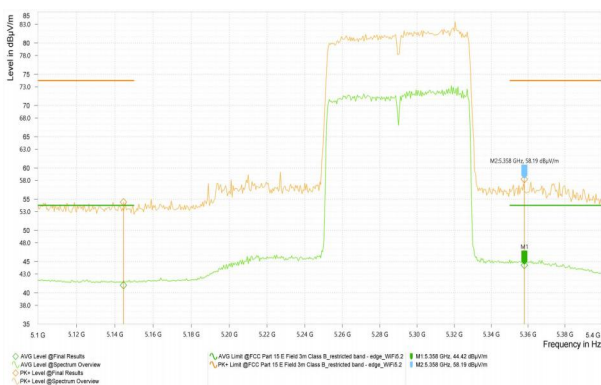

	5,861.438	56.93	109.00	52.06	42.90	--	--	V	127.6
	5,883.781	55.50	98.68	43.18	42.00	--	--	V	224.4
	5,928.063	55.34	68.20	12.86	41.91	--	--	H	288.9
Wi-Fi 5G_11AC80_5210	5,125.500	62.76	74.00	11.24	44.83	54.00	9.17	V	343.4
	5,144.000	62.88	74.00	11.12	45.08	54.00	8.92	V	333.6
	5,369.000	55.97	74.00	18.03	42.31	54.00	11.69	H	1.3
Wi-Fi 5G_11AC80_5290	5,144.500	54.53	74.00	19.47	41.20	54.00	12.80	H	329.4
	5,358.000	58.19	74.00	15.81	44.42	54.00	9.58	V	0
Wi-Fi 5G_11AC80_5530	5,454.580	55.59	74.00	18.41	41.66	54.00	12.34	V	172.3
	5,464.540	55.90	68.20	12.30	41.39	54.00	12.61	V	360
	5,740.100	54.43	68.20	13.77	41.46	54.00	12.54	V	259.3
Wi-Fi 5G_11AC80_5610	5,452.505	54.31	74.00	19.69	40.88	54.00	13.12	V	163.4
	5,467.030	54.13	68.20	14.07	40.71	54.00	13.29	H	340.4
	5,737.195	54.72	68.20	13.48	41.48	54.00	12.52	V	360
Wi-Fi 5G_11AC80_5690	5,453.750	54.07	74.00	19.93	40.77	54.00	13.23	H	275.8
	5,466.615	53.67	68.20	14.53	40.68	54.00	13.32	H	150.2
	5,738.025	56.96	68.20	11.24	43.25	54.00	10.75	H	360
Wi-Fi 5G_11AC80_5775	5,646.531	54.32	68.20	13.88	41.06	--	--	H	0
	5,696.094	58.50	102.32	43.82	42.13	--	--	V	125.2
	5,715.188	56.13	109.45	53.32	41.70	--	--	H	360
	5,722.500	57.26	116.50	59.24	42.18	--	--	V	138.2
	5,852.094	55.44	117.43	61.98	41.65	--	--	H	216
	5,861.438	54.99	109.00	54.01	41.65	--	--	V	302
	5,881.750	55.65	100.19	44.53	42.04	--	--	H	360
	5,927.250	55.00	68.20	13.20	41.88	--	--	H	7.5

## Test Graphs\_Band Edges

Wi-Fi 5G\_11N40\_5795

Wi-Fi 5G\_11AC80\_5210

Wi-Fi 5G\_11AC80\_5290

Wi-Fi 5G\_11AC80\_5530

Wi-Fi 5G\_11AC80\_5610

Wi-Fi 5G\_11AC80\_5690

## Test Result\_Spurious Emission

Note1: Test result Sweep the whole frequency band through the range from 9kHz to the 10th harmonic of the carrier the Emissions in the frequency band 9kHz-30MHz and 18GHz-26.5GHz are more than 20dB below the limit are not reported.