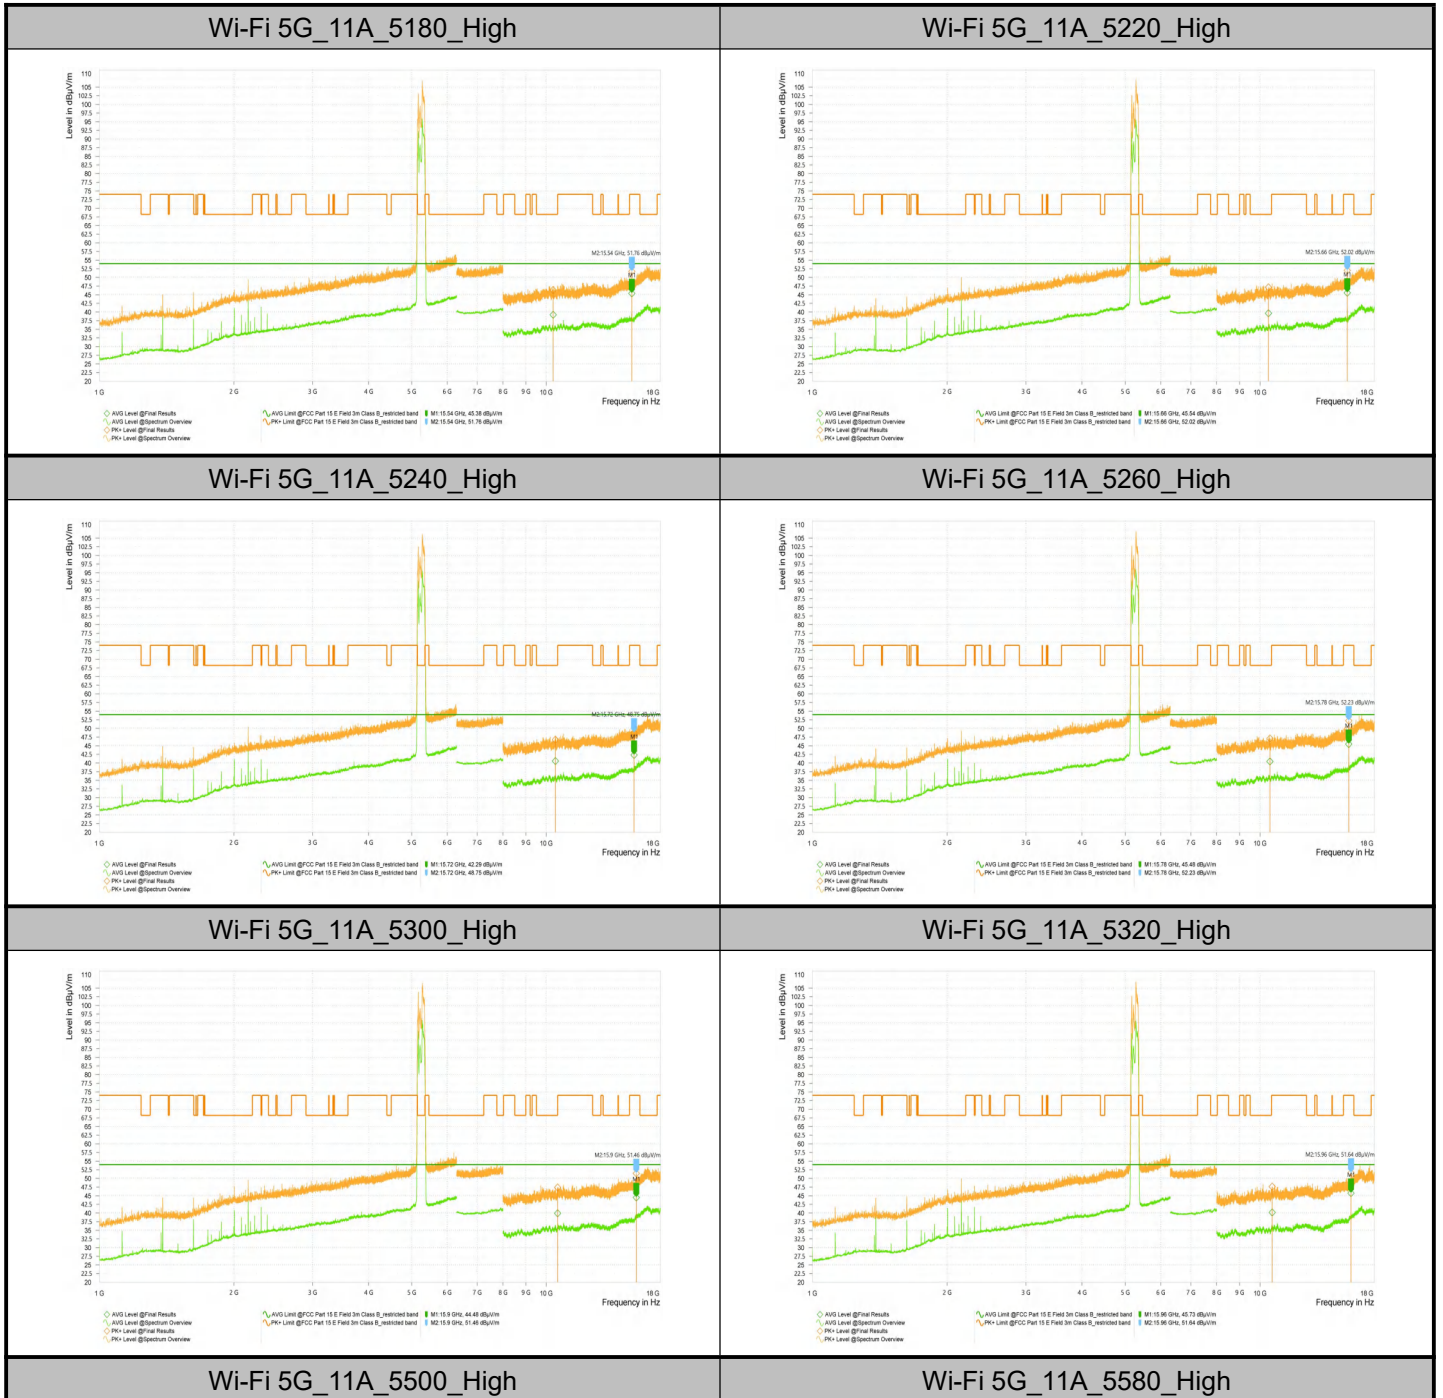

Wi-Fi	11,510.000	46.65	74.00	27.35	39.32	54.00	14.68	H	353.2
5G_11N40_5755_High	17,265.000	52.65	68.20	15.55	45.03	54.00	8.97	H	353.2
Wi-Fi	6,221.383	55.57	68.20	12.63	48.84	54.00	5.16	H	210
5G_11N40_5795_High	11,590.000	46.46	74.00	27.54	39.97	54.00	14.03	H	0
	17,385.000	52.21	68.20	15.99	44.29	54.00	9.71	V	354
Wi-Fi	10,420.000	45.78	68.20	22.42	39.00	54.00	15.00	H	354
5G_11AC80_5210_High	15,630.000	48.57	74.00	25.43	41.76	54.00	12.24	V	355.2
Wi-Fi	10,580.000	46.70	68.20	21.50	39.58	54.00	14.42	H	0
5G_11AC80_5290_High	15,870.000	49.52	74.00	24.48	42.96	54.00	11.04	H	203.8
Wi-Fi	11,060.000	45.89	74.00	28.11	39.88	54.00	14.12	H	351.1
5G_11AC80_5530_High	16,590.000	51.74	68.20	16.46	44.68	54.00	9.32	H	0
Wi-Fi	11,220.000	46.74	74.00	27.26	39.07	54.00	14.93	H	0
5G_11AC80_5610_High	16,830.000	51.90	68.20	16.30	45.28	54.00	8.72	H	0
Wi-Fi	11,380.000	46.12	74.00	27.88	39.42	54.00	14.58	V	0
5G_11AC80_5690_High	17,070.000	51.92	68.20	16.28	45.44	54.00	8.56	H	231.5
Wi-Fi	11,550.000	46.24	74.00	27.76	39.99	54.00	14.01	H	0
5G_11AC80_5775_High	17,325.000	51.26	68.20	16.94	44.50	54.00	9.50	H	360

Test Mode & Test Freq.[MHz]	Frequency [MHz]	QPK Level [dBμV/m]	QPK Limit [dBμV/m]	QPK Margin [dB]	Polarization	Azimuth [deg]
Wi-Fi 5G_11A_5220_Low	32.533	28.06	40.00	11.94	V	122.6
	55.274	32.36	40.00	7.64	V	3.8
	59.962	31.42	40.00	8.58	V	3.8

Test Graphs_Spurious Emission