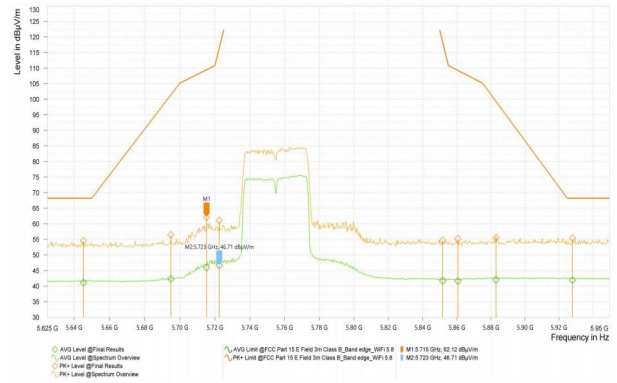

	5,861.438	56.93	109.00	52.06	42.90	--	--	V	127.6
	5,883.781	55.50	98.68	43.18	42.00	--	--	V	224.4
	5,928.063	55.34	68.20	12.86	41.91	--	--	H	288.9
Wi-Fi 5G_11AC80_5210	5,125.500	62.76	74.00	11.24	44.83	54.00	9.17	V	343.4
	5,144.000	62.88	74.00	11.12	45.08	54.00	8.92	V	333.6
	5,369.000	55.97	74.00	18.03	42.31	54.00	11.69	H	1.3
Wi-Fi 5G_11AC80_5290	5,144.500	54.53	74.00	19.47	41.20	54.00	12.80	H	329.4
	5,358.000	58.19	74.00	15.81	44.42	54.00	9.58	V	0
Wi-Fi 5G_11AC80_5530	5,454.580	55.59	74.00	18.41	41.66	54.00	12.34	V	172.3
	5,464.540	55.90	68.20	12.30	41.39	54.00	12.61	V	360
	5,740.100	54.43	68.20	13.77	41.46	54.00	12.54	V	259.3
Wi-Fi 5G_11AC80_5610	5,452.505	54.31	74.00	19.69	40.88	54.00	13.12	V	163.4
	5,467.030	54.13	68.20	14.07	40.71	54.00	13.29	H	340.4
	5,737.195	54.72	68.20	13.48	41.48	54.00	12.52	V	360
Wi-Fi 5G_11AC80_5690	5,453.750	54.07	74.00	19.93	40.77	54.00	13.23	H	275.8
	5,466.615	53.67	68.20	14.53	40.68	54.00	13.32	H	150.2
	5,738.025	56.96	68.20	11.24	43.25	54.00	10.75	H	360
Wi-Fi 5G_11AC80_5775	5,646.531	54.32	68.20	13.88	41.06	--	--	H	0
	5,696.094	58.50	102.32	43.82	42.13	--	--	V	125.2
	5,715.188	56.13	109.45	53.32	41.70	--	--	H	360
	5,722.500	57.26	116.50	59.24	42.18	--	--	V	138.2
	5,852.094	55.44	117.43	61.98	41.65	--	--	H	216
	5,861.438	54.99	109.00	54.01	41.65	--	--	V	302
	5,881.750	55.65	100.19	44.53	42.04	--	--	H	360
	5,927.250	55.00	68.20	13.20	41.88	--	--	H	7.5

## Test Graphs\_Band Edges

Wi-Fi 5G\_11N40\_5795

Wi-Fi 5G\_11AC80\_5210

Wi-Fi 5G\_11AC80\_5290

Wi-Fi 5G\_11AC80\_5530

Wi-Fi 5G\_11AC80\_5610

Wi-Fi 5G\_11AC80\_5690

## Test Result\_Spurious Emission

Note1: Test result Sweep the whole frequency band through the range from 9kHz to the 10th harmonic of the carrier the Emissions in the frequency band 9kHz-30MHz and 18GHz-26.5GHz are more than 20dB below the limit are not reported.