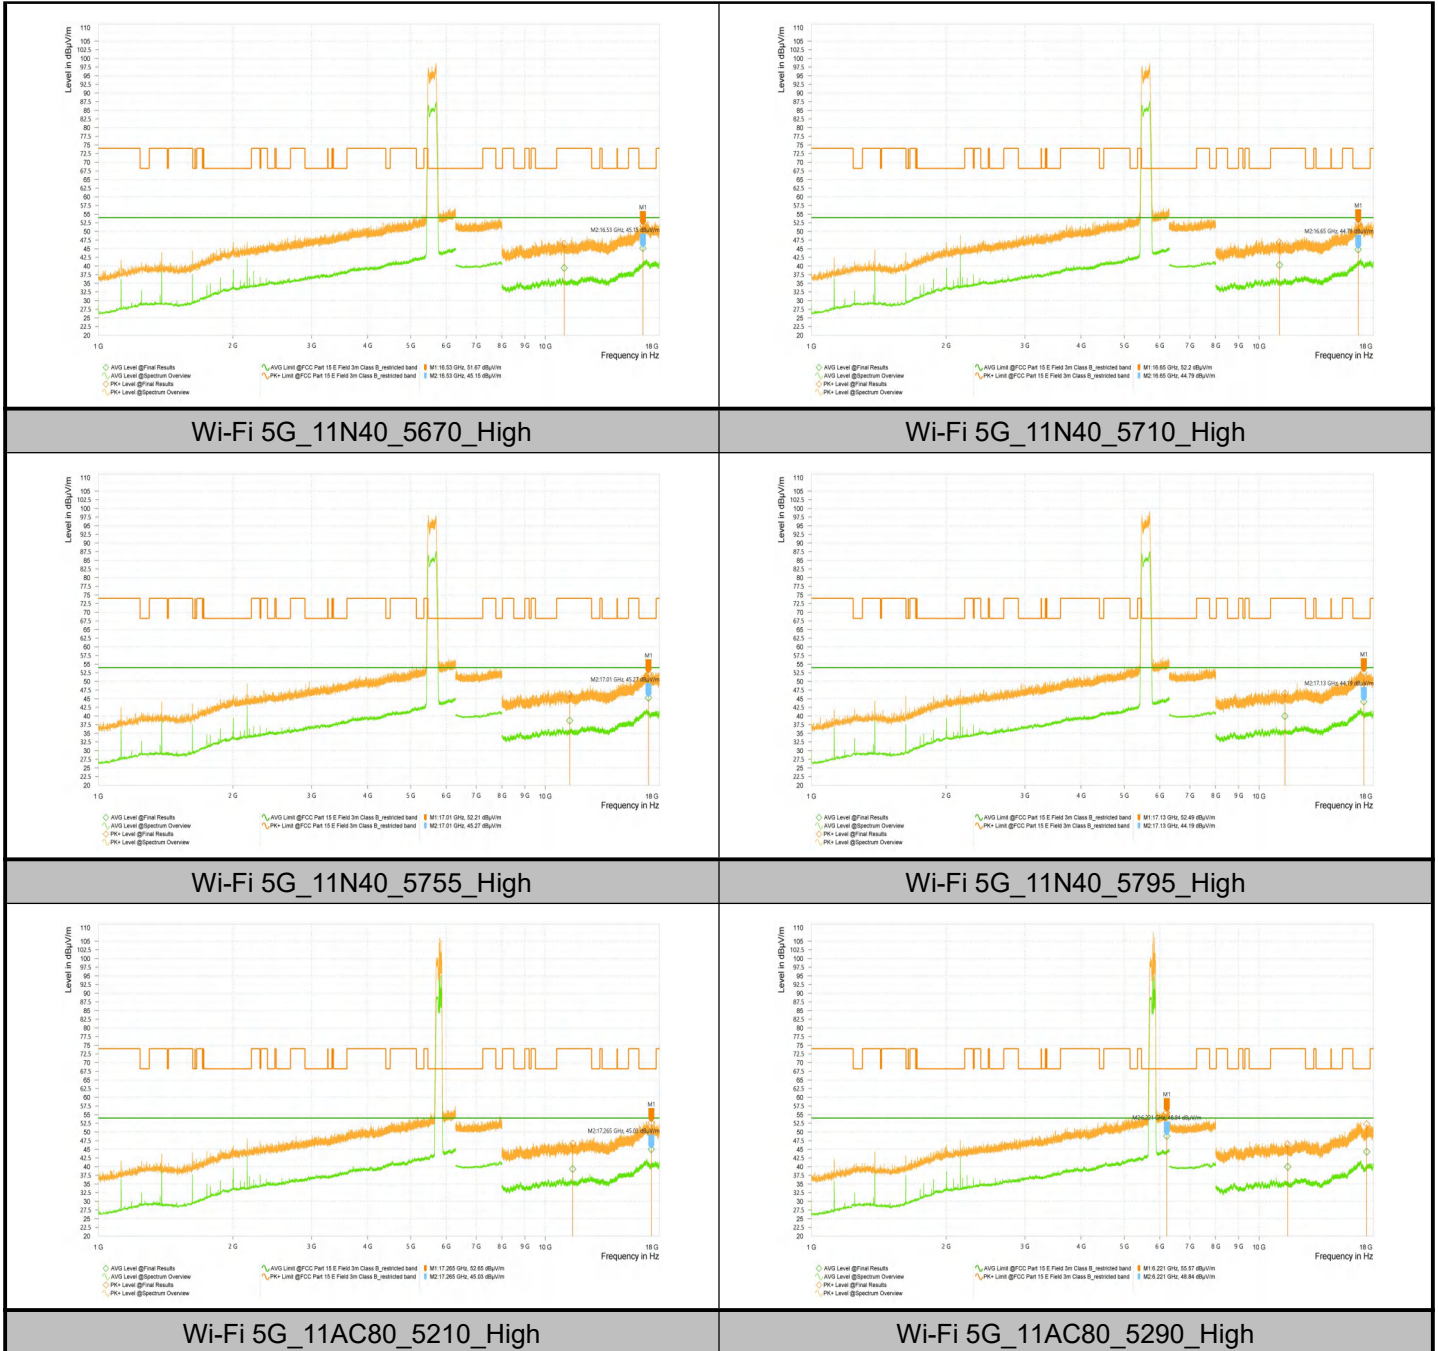

## Test Result\_Spurious Emission

Note1: Test result Sweep the whole frequency band through the range from 9kHz to the 10th harmonic of the carrier the Emissions in the frequency band 9kHz-30MHz and 18GHz-26.5GHz are more than 20dB below the limit are not reported.

Wi-Fi	11,510.000	46.65	74.00	27.35	39.32	54.00	14.68	H	353.2
5G_11N40_5755_High	17,265.000	52.65	68.20	15.55	45.03	54.00	8.97	H	353.2
Wi-Fi	6,221.383	55.57	68.20	12.63	48.84	54.00	5.16	H	210
5G_11N40_5795_High	11,590.000	46.46	74.00	27.54	39.97	54.00	14.03	H	0
	17,385.000	52.21	68.20	15.99	44.29	54.00	9.71	V	354
Wi-Fi	10,420.000	45.78	68.20	22.42	39.00	54.00	15.00	H	354
5G_11AC80_5210_High	15,630.000	48.57	74.00	25.43	41.76	54.00	12.24	V	355.2
Wi-Fi	10,580.000	46.70	68.20	21.50	39.58	54.00	14.42	H	0
5G_11AC80_5290_High	15,870.000	49.52	74.00	24.48	42.96	54.00	11.04	H	203.8
Wi-Fi	11,060.000	45.89	74.00	28.11	39.88	54.00	14.12	H	351.1
5G_11AC80_5530_High	16,590.000	51.74	68.20	16.46	44.68	54.00	9.32	H	0
Wi-Fi	11,220.000	46.74	74.00	27.26	39.07	54.00	14.93	H	0
5G_11AC80_5610_High	16,830.000	51.90	68.20	16.30	45.28	54.00	8.72	H	0
Wi-Fi	11,380.000	46.12	74.00	27.88	39.42	54.00	14.58	V	0
5G_11AC80_5690_High	17,070.000	51.92	68.20	16.28	45.44	54.00	8.56	H	231.5
Wi-Fi	11,550.000	46.24	74.00	27.76	39.99	54.00	14.01	H	0
5G_11AC80_5775_High	17,325.000	51.26	68.20	16.94	44.50	54.00	9.50	H	360

Test Mode & Test Freq.[MHz]	Frequency [MHz]	QPK Level [dB $\mu$ V/m]	QPK Limit [dB $\mu$ V/m]	QPK Margin [dB]	Polarization	Azimuth [deg]
Wi-Fi 5G_11A_5220_Low	32.533	28.06	40.00	11.94	V	122.6
	55.274	32.36	40.00	7.64	V	3.8
	59.962	31.42	40.00	8.58	V	3.8

## Test Graphs\_Spurious Emission

Wi-Fi 5G\_11N40\_5190\_High

Wi-Fi 5G\_11N40\_5230\_High

Wi-Fi 5G\_11N40\_5270\_High

Wi-Fi 5G\_11N40\_5310\_High

Wi-Fi 5G\_11N40\_5510\_High

Wi-Fi 5G\_11N40\_5550\_High

Wi-Fi 5G\_11A\_5220\_Low