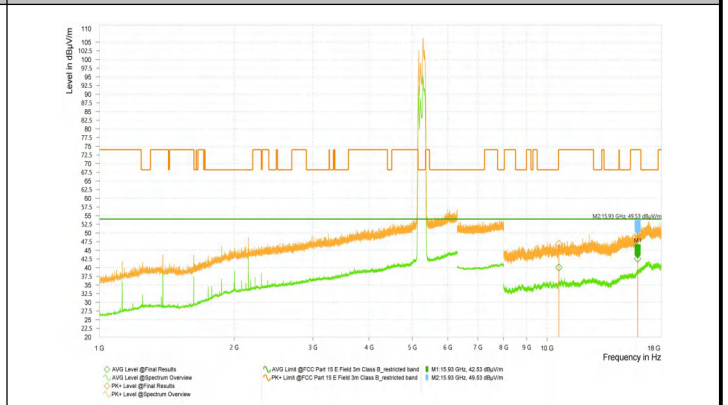

Wi-Fi	11,510.000	46.65	74.00	27.35	39.32	54.00	14.68	H	353.2
5G_11N40_5755_High	17,265.000	52.65	68.20	15.55	45.03	54.00	8.97	H	353.2
Wi-Fi	6,221.383	55.57	68.20	12.63	48.84	54.00	5.16	H	210
5G_11N40_5795_High	11,590.000	46.46	74.00	27.54	39.97	54.00	14.03	H	0
	17,385.000	52.21	68.20	15.99	44.29	54.00	9.71	V	354
Wi-Fi	10,420.000	45.78	68.20	22.42	39.00	54.00	15.00	H	354
5G_11AC80_5210_High	15,630.000	48.57	74.00	25.43	41.76	54.00	12.24	V	355.2
Wi-Fi	10,580.000	46.70	68.20	21.50	39.58	54.00	14.42	H	0
5G_11AC80_5290_High	15,870.000	49.52	74.00	24.48	42.96	54.00	11.04	H	203.8
Wi-Fi	11,060.000	45.89	74.00	28.11	39.88	54.00	14.12	H	351.1
5G_11AC80_5530_High	16,590.000	51.74	68.20	16.46	44.68	54.00	9.32	H	0
Wi-Fi	11,220.000	46.74	74.00	27.26	39.07	54.00	14.93	H	0
5G_11AC80_5610_High	16,830.000	51.90	68.20	16.30	45.28	54.00	8.72	H	0
Wi-Fi	11,380.000	46.12	74.00	27.88	39.42	54.00	14.58	V	0
5G_11AC80_5690_High	17,070.000	51.92	68.20	16.28	45.44	54.00	8.56	H	231.5
Wi-Fi	11,550.000	46.24	74.00	27.76	39.99	54.00	14.01	H	0
5G_11AC80_5775_High	17,325.000	51.26	68.20	16.94	44.50	54.00	9.50	H	360

Test Mode & Test Freq.[MHz]	Frequency [MHz]	QPK Level [dB $\mu$ V/m]	QPK Limit [dB $\mu$ V/m]	QPK Margin [dB]	Polarization	Azimuth [deg]
Wi-Fi 5G_11A_5220_Low	32.533	28.06	40.00	11.94	V	122.6
	55.274	32.36	40.00	7.64	V	3.8
	59.962	31.42	40.00	8.58	V	3.8

## Test Graphs\_Spurious Emission

Wi-Fi 5G\_11N40\_5190\_High

Wi-Fi 5G\_11N40\_5230\_High

Wi-Fi 5G\_11N40\_5270\_High

Wi-Fi 5G\_11N40\_5310\_High

Wi-Fi 5G\_11N40\_5510\_High

Wi-Fi 5G\_11N40\_5550\_High

Wi-Fi 5G\_11A\_5220\_Low