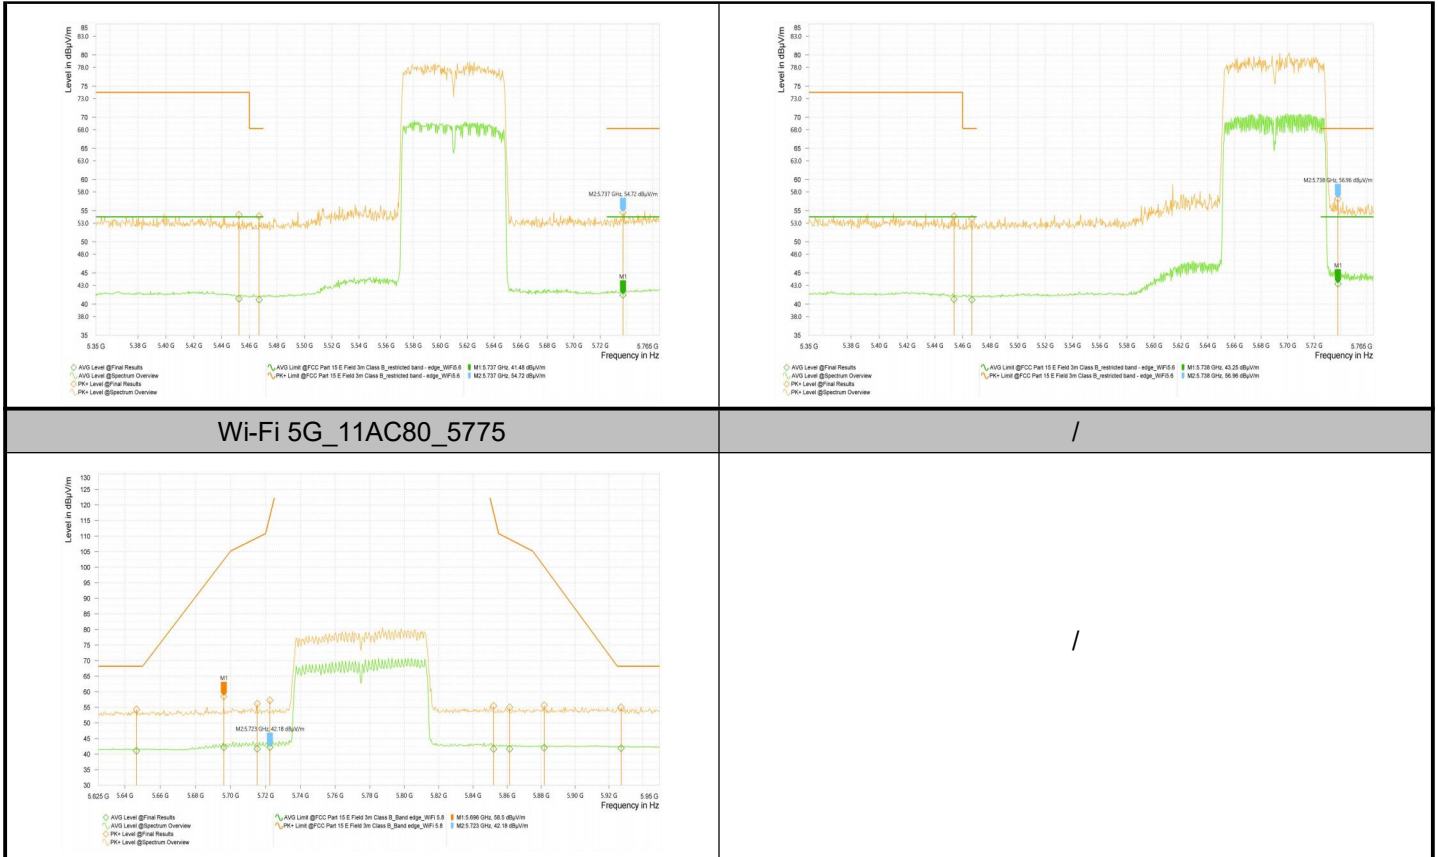

	5,861.438	56.93	109.00	52.06	42.90	--	--	V	127.6
	5,883.781	55.50	98.68	43.18	42.00	--	--	V	224.4
	5,928.063	55.34	68.20	12.86	41.91	--	--	H	288.9
Wi-Fi 5G_11AC80_5210	5,125.500	62.76	74.00	11.24	44.83	54.00	9.17	V	343.4
	5,144.000	62.88	74.00	11.12	45.08	54.00	8.92	V	333.6
	5,369.000	55.97	74.00	18.03	42.31	54.00	11.69	H	1.3
Wi-Fi 5G_11AC80_5290	5,144.500	54.53	74.00	19.47	41.20	54.00	12.80	H	329.4
	5,358.000	58.19	74.00	15.81	44.42	54.00	9.58	V	0
Wi-Fi 5G_11AC80_5530	5,454.580	55.59	74.00	18.41	41.66	54.00	12.34	V	172.3
	5,464.540	55.90	68.20	12.30	41.39	54.00	12.61	V	360
	5,740.100	54.43	68.20	13.77	41.46	54.00	12.54	V	259.3
Wi-Fi 5G_11AC80_5610	5,452.505	54.31	74.00	19.69	40.88	54.00	13.12	V	163.4
	5,467.030	54.13	68.20	14.07	40.71	54.00	13.29	H	340.4
	5,737.195	54.72	68.20	13.48	41.48	54.00	12.52	V	360
Wi-Fi 5G_11AC80_5690	5,453.750	54.07	74.00	19.93	40.77	54.00	13.23	H	275.8
	5,466.615	53.67	68.20	14.53	40.68	54.00	13.32	H	150.2
	5,738.025	56.96	68.20	11.24	43.25	54.00	10.75	H	360
Wi-Fi 5G_11AC80_5775	5,646.531	54.32	68.20	13.88	41.06	--	--	H	0
	5,696.094	58.50	102.32	43.82	42.13	--	--	V	125.2
	5,715.188	56.13	109.45	53.32	41.70	--	--	H	360
	5,722.500	57.26	116.50	59.24	42.18	--	--	V	138.2
	5,852.094	55.44	117.43	61.98	41.65	--	--	H	216
	5,861.438	54.99	109.00	54.01	41.65	--	--	V	302
	5,881.750	55.65	100.19	44.53	42.04	--	--	H	360
	5,927.250	55.00	68.20	13.20	41.88	--	--	H	7.5

## Test Graphs\_Band Edges

Wi-Fi 5G\_11N40\_5795

Wi-Fi 5G\_11AC80\_5210

Wi-Fi 5G\_11AC80\_5290

Wi-Fi 5G\_11AC80\_5530

Wi-Fi 5G\_11AC80\_5610

Wi-Fi 5G\_11AC80\_5690

## Test Result\_Spurious Emission

Note1: Test result Sweep the whole frequency band through the range from 9kHz to the 10th harmonic of the carrier the Emissions in the frequency band 9kHz-30MHz and 18GHz-26.5GHz are more than 20dB below the limit are not reported.