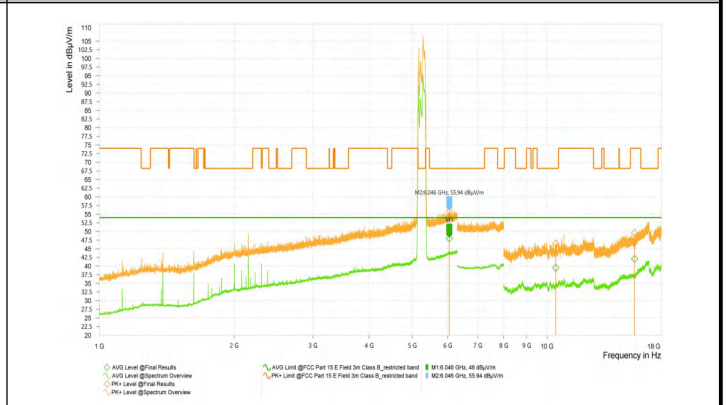

Wi-Fi	11,510.000	46.65	74.00	27.35	39.32	54.00	14.68	H	353.2
5G_11N40_5755_High	17,265.000	52.65	68.20	15.55	45.03	54.00	8.97	H	353.2
Wi-Fi	6,221.383	55.57	68.20	12.63	48.84	54.00	5.16	H	210
5G_11N40_5795_High	11,590.000	46.46	74.00	27.54	39.97	54.00	14.03	H	0
	17,385.000	52.21	68.20	15.99	44.29	54.00	9.71	V	354
Wi-Fi	10,420.000	45.78	68.20	22.42	39.00	54.00	15.00	H	354
5G_11AC80_5210_High	15,630.000	48.57	74.00	25.43	41.76	54.00	12.24	V	355.2
Wi-Fi	10,580.000	46.70	68.20	21.50	39.58	54.00	14.42	H	0
5G_11AC80_5290_High	15,870.000	49.52	74.00	24.48	42.96	54.00	11.04	H	203.8
Wi-Fi	11,060.000	45.89	74.00	28.11	39.88	54.00	14.12	H	351.1
5G_11AC80_5530_High	16,590.000	51.74	68.20	16.46	44.68	54.00	9.32	H	0
Wi-Fi	11,220.000	46.74	74.00	27.26	39.07	54.00	14.93	H	0
5G_11AC80_5610_High	16,830.000	51.90	68.20	16.30	45.28	54.00	8.72	H	0
Wi-Fi	11,380.000	46.12	74.00	27.88	39.42	54.00	14.58	V	0
5G_11AC80_5690_High	17,070.000	51.92	68.20	16.28	45.44	54.00	8.56	H	231.5
Wi-Fi	11,550.000	46.24	74.00	27.76	39.99	54.00	14.01	H	0
5G_11AC80_5775_High	17,325.000	51.26	68.20	16.94	44.50	54.00	9.50	H	360

Test Mode & Test Freq.[MHz]	Frequency [MHz]	QPK Level [dB $\mu$ V/m]	QPK Limit [dB $\mu$ V/m]	QPK Margin [dB]	Polarization	Azimuth [deg]
Wi-Fi 5G_11A_5220_Low	32.533	28.06	40.00	11.94	V	122.6
	55.274	32.36	40.00	7.64	V	3.8
	59.962	31.42	40.00	8.58	V	3.8

## Test Graphs\_Spurious Emission

Wi-Fi 5G\_11N40\_5190\_High

Wi-Fi 5G\_11N40\_5230\_High

Wi-Fi 5G\_11N40\_5270\_High

Wi-Fi 5G\_11N40\_5310\_High

Wi-Fi 5G\_11N40\_5510\_High

Wi-Fi 5G\_11N40\_5550\_High

Wi-Fi 5G\_11A\_5220\_Low