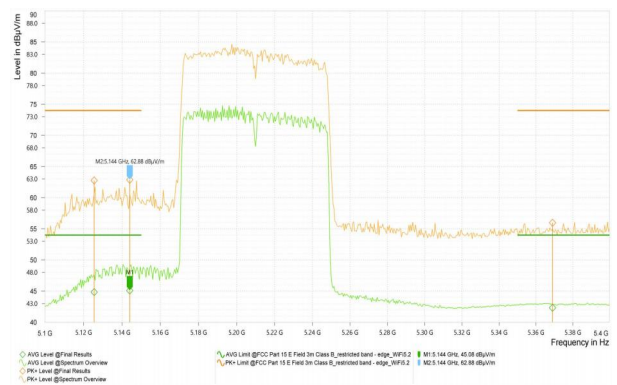

	5,861.438	56.93	109.00	52.06	42.90	--	--	V	127.6
	5,883.781	55.50	98.68	43.18	42.00	--	--	V	224.4
	5,928.063	55.34	68.20	12.86	41.91	--	--	H	288.9
Wi-Fi 5G_11AC80_5210	5,125.500	62.76	74.00	11.24	44.83	54.00	9.17	V	343.4
	5,144.000	62.88	74.00	11.12	45.08	54.00	8.92	V	333.6
	5,369.000	55.97	74.00	18.03	42.31	54.00	11.69	H	1.3
Wi-Fi 5G_11AC80_5290	5,144.500	54.53	74.00	19.47	41.20	54.00	12.80	H	329.4
	5,358.000	58.19	74.00	15.81	44.42	54.00	9.58	V	0
Wi-Fi 5G_11AC80_5530	5,454.580	55.59	74.00	18.41	41.66	54.00	12.34	V	172.3
	5,464.540	55.90	68.20	12.30	41.39	54.00	12.61	V	360
	5,740.100	54.43	68.20	13.77	41.46	54.00	12.54	V	259.3
Wi-Fi 5G_11AC80_5610	5,452.505	54.31	74.00	19.69	40.88	54.00	13.12	V	163.4
	5,467.030	54.13	68.20	14.07	40.71	54.00	13.29	H	340.4
	5,737.195	54.72	68.20	13.48	41.48	54.00	12.52	V	360
Wi-Fi 5G_11AC80_5690	5,453.750	54.07	74.00	19.93	40.77	54.00	13.23	H	275.8
	5,466.615	53.67	68.20	14.53	40.68	54.00	13.32	H	150.2
	5,738.025	56.96	68.20	11.24	43.25	54.00	10.75	H	360
Wi-Fi 5G_11AC80_5775	5,646.531	54.32	68.20	13.88	41.06	--	--	H	0
	5,696.094	58.50	102.32	43.82	42.13	--	--	V	125.2
	5,715.188	56.13	109.45	53.32	41.70	--	--	H	360
	5,722.500	57.26	116.50	59.24	42.18	--	--	V	138.2
	5,852.094	55.44	117.43	61.98	41.65	--	--	H	216
	5,861.438	54.99	109.00	54.01	41.65	--	--	V	302
	5,881.750	55.65	100.19	44.53	42.04	--	--	H	360
	5,927.250	55.00	68.20	13.20	41.88	--	--	H	7.5

## Test Graphs\_Band Edges

Wi-Fi 5G\_11N40\_5795

Wi-Fi 5G\_11AC80\_5210

Wi-Fi 5G\_11AC80\_5290

Wi-Fi 5G\_11AC80\_5530

Wi-Fi 5G\_11AC80\_5610

Wi-Fi 5G\_11AC80\_5690

## Test Result\_Spurious Emission

Note1: Test result Sweep the whole frequency band through the range from 9kHz to the 10th harmonic of the carrier the Emissions in the frequency band 9kHz-30MHz and 18GHz-26.5GHz are more than 20dB below the limit are not reported.