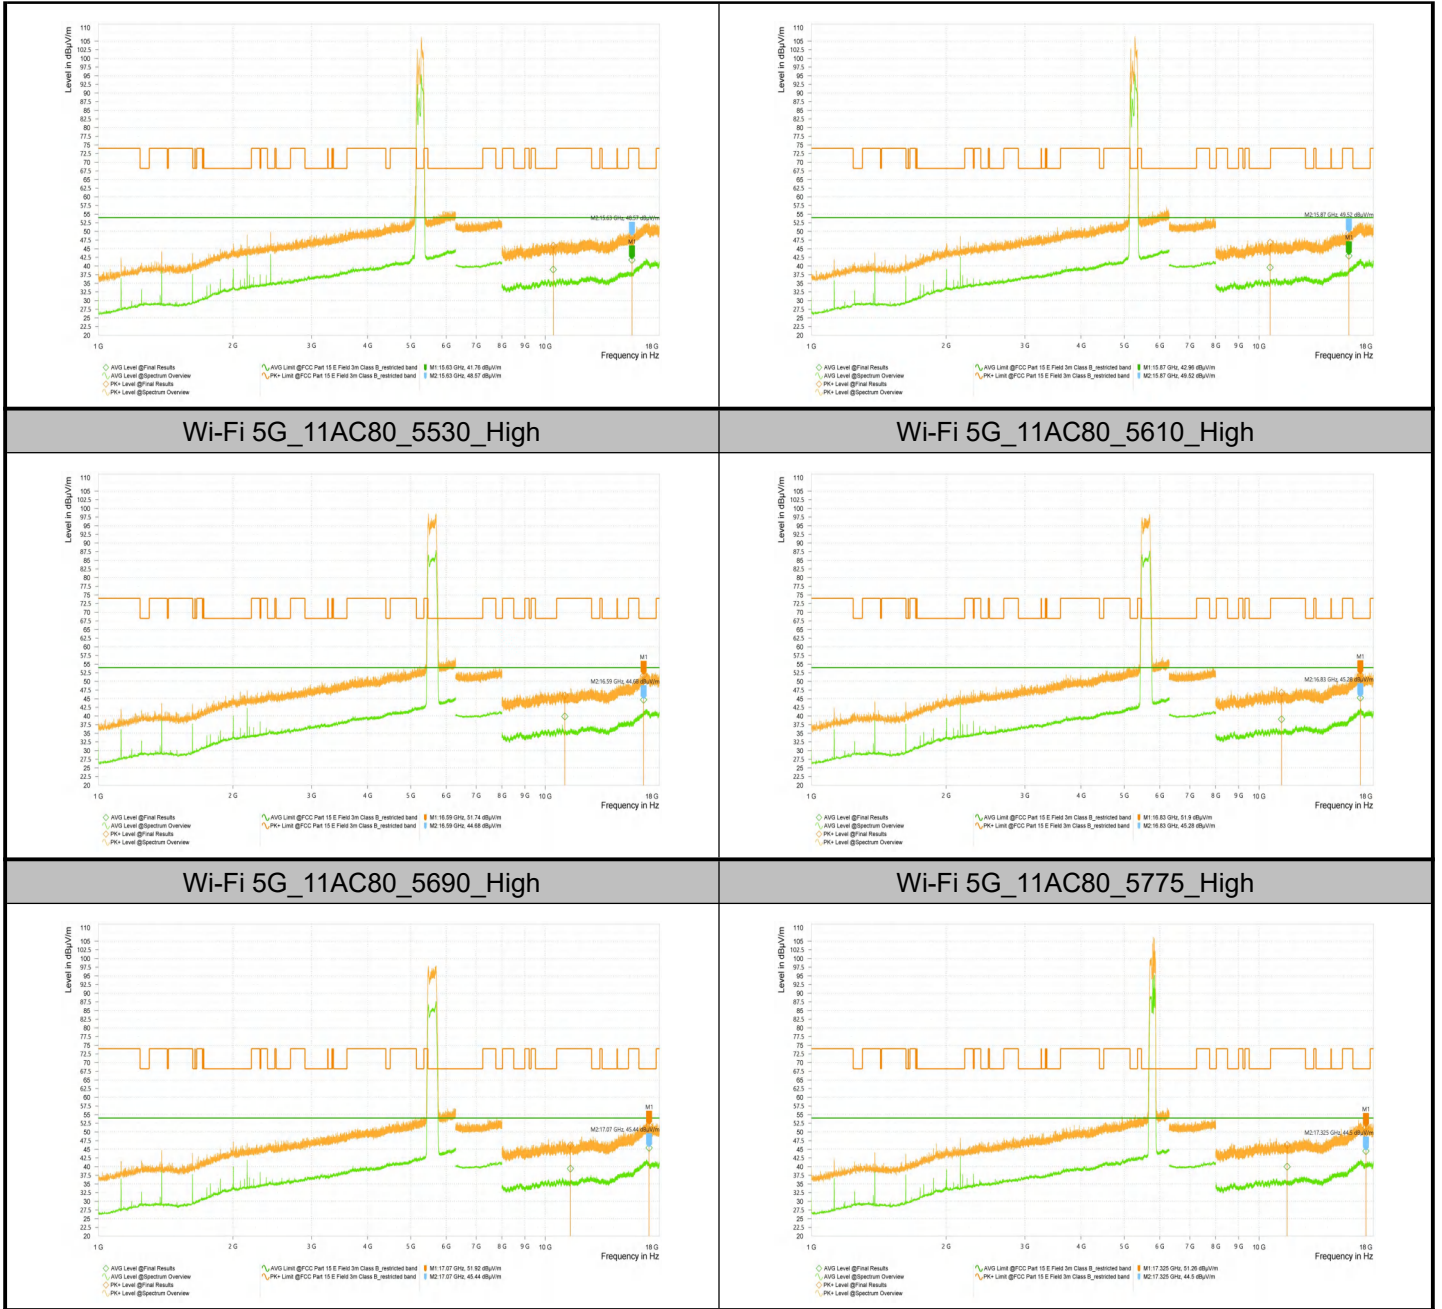

## Test Graphs\_Band Edges

Wi-Fi 5G\_11N40\_5795

Wi-Fi 5G\_11AC80\_5210

Wi-Fi 5G\_11AC80\_5290

Wi-Fi 5G\_11AC80\_5530

Wi-Fi 5G\_11AC80\_5610

Wi-Fi 5G\_11AC80\_5690

Wi-Fi	11,510.000	46.65	74.00	27.35	39.32	54.00	14.68	H	353.2
5G_11N40_5755_High	17,265.000	52.65	68.20	15.55	45.03	54.00	8.97	H	353.2
Wi-Fi	6,221.383	55.57	68.20	12.63	48.84	54.00	5.16	H	210
5G_11N40_5795_High	11,590.000	46.46	74.00	27.54	39.97	54.00	14.03	H	0
	17,385.000	52.21	68.20	15.99	44.29	54.00	9.71	V	354
Wi-Fi	10,420.000	45.78	68.20	22.42	39.00	54.00	15.00	H	354
5G_11AC80_5210_High	15,630.000	48.57	74.00	25.43	41.76	54.00	12.24	V	355.2
Wi-Fi	10,580.000	46.70	68.20	21.50	39.58	54.00	14.42	H	0
5G_11AC80_5290_High	15,870.000	49.52	74.00	24.48	42.96	54.00	11.04	H	203.8
Wi-Fi	11,060.000	45.89	74.00	28.11	39.88	54.00	14.12	H	351.1
5G_11AC80_5530_High	16,590.000	51.74	68.20	16.46	44.68	54.00	9.32	H	0
Wi-Fi	11,220.000	46.74	74.00	27.26	39.07	54.00	14.93	H	0
5G_11AC80_5610_High	16,830.000	51.90	68.20	16.30	45.28	54.00	8.72	H	0
Wi-Fi	11,380.000	46.12	74.00	27.88	39.42	54.00	14.58	V	0
5G_11AC80_5690_High	17,070.000	51.92	68.20	16.28	45.44	54.00	8.56	H	231.5
Wi-Fi	11,550.000	46.24	74.00	27.76	39.99	54.00	14.01	H	0
5G_11AC80_5775_High	17,325.000	51.26	68.20	16.94	44.50	54.00	9.50	H	360

Test Mode & Test Freq.[MHz]	Frequency [MHz]	QPK Level [dB $\mu$ V/m]	QPK Limit [dB $\mu$ V/m]	QPK Margin [dB]	Polarization	Azimuth [deg]
Wi-Fi 5G_11A_5220_Low	32.533	28.06	40.00	11.94	V	122.6
	55.274	32.36	40.00	7.64	V	3.8
	59.962	31.42	40.00	8.58	V	3.8

## Test Graphs\_Spurious Emission

Wi-Fi 5G\_11N40\_5190\_High

Wi-Fi 5G\_11N40\_5230\_High

Wi-Fi 5G\_11N40\_5270\_High

Wi-Fi 5G\_11N40\_5310\_High

Wi-Fi 5G\_11N40\_5510\_High

Wi-Fi 5G\_11N40\_5550\_High

Wi-Fi 5G\_11A\_5220\_Low