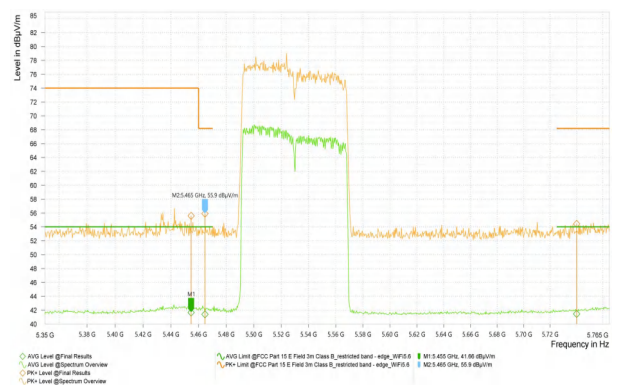

	5,861.438	56.93	109.00	52.06	42.90	--	--	V	127.6
	5,883.781	55.50	98.68	43.18	42.00	--	--	V	224.4
	5,928.063	55.34	68.20	12.86	41.91	--	--	H	288.9
Wi-Fi 5G_11AC80_5210	5,125.500	62.76	74.00	11.24	44.83	54.00	9.17	V	343.4
	5,144.000	62.88	74.00	11.12	45.08	54.00	8.92	V	333.6
	5,369.000	55.97	74.00	18.03	42.31	54.00	11.69	H	1.3
Wi-Fi 5G_11AC80_5290	5,144.500	54.53	74.00	19.47	41.20	54.00	12.80	H	329.4
	5,358.000	58.19	74.00	15.81	44.42	54.00	9.58	V	0
Wi-Fi 5G_11AC80_5530	5,454.580	55.59	74.00	18.41	41.66	54.00	12.34	V	172.3
	5,464.540	55.90	68.20	12.30	41.39	54.00	12.61	V	360
	5,740.100	54.43	68.20	13.77	41.46	54.00	12.54	V	259.3
Wi-Fi 5G_11AC80_5610	5,452.505	54.31	74.00	19.69	40.88	54.00	13.12	V	163.4
	5,467.030	54.13	68.20	14.07	40.71	54.00	13.29	H	340.4
	5,737.195	54.72	68.20	13.48	41.48	54.00	12.52	V	360
Wi-Fi 5G_11AC80_5690	5,453.750	54.07	74.00	19.93	40.77	54.00	13.23	H	275.8
	5,466.615	53.67	68.20	14.53	40.68	54.00	13.32	H	150.2
	5,738.025	56.96	68.20	11.24	43.25	54.00	10.75	H	360
Wi-Fi 5G_11AC80_5775	5,646.531	54.32	68.20	13.88	41.06	--	--	H	0
	5,696.094	58.50	102.32	43.82	42.13	--	--	V	125.2
	5,715.188	56.13	109.45	53.32	41.70	--	--	H	360
	5,722.500	57.26	116.50	59.24	42.18	--	--	V	138.2
	5,852.094	55.44	117.43	61.98	41.65	--	--	H	216
	5,861.438	54.99	109.00	54.01	41.65	--	--	V	302
	5,881.750	55.65	100.19	44.53	42.04	--	--	H	360
	5,927.250	55.00	68.20	13.20	41.88	--	--	H	7.5

## Test Graphs\_Band Edges

Wi-Fi 5G\_11N40\_5795

Wi-Fi 5G\_11AC80\_5210

Wi-Fi 5G\_11AC80\_5290

Wi-Fi 5G\_11AC80\_5530

Wi-Fi 5G\_11AC80\_5610

Wi-Fi 5G\_11AC80\_5690

## Test Result\_Spurious Emission

Note1: Test result Sweep the whole frequency band through the range from 9kHz to the 10th harmonic of the carrier the Emissions in the frequency band 9kHz-30MHz and 18GHz-26.5GHz are more than 20dB below the limit are not reported.