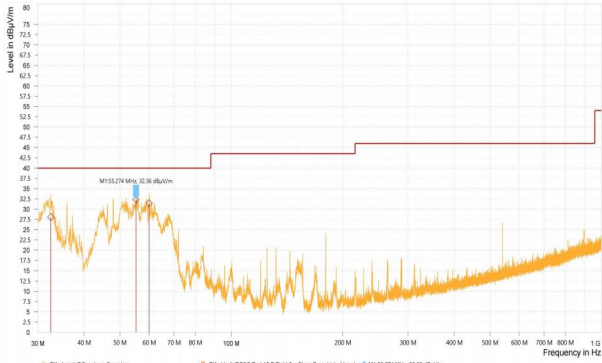

Wi-Fi 5G_11A_5220_Low

/

/