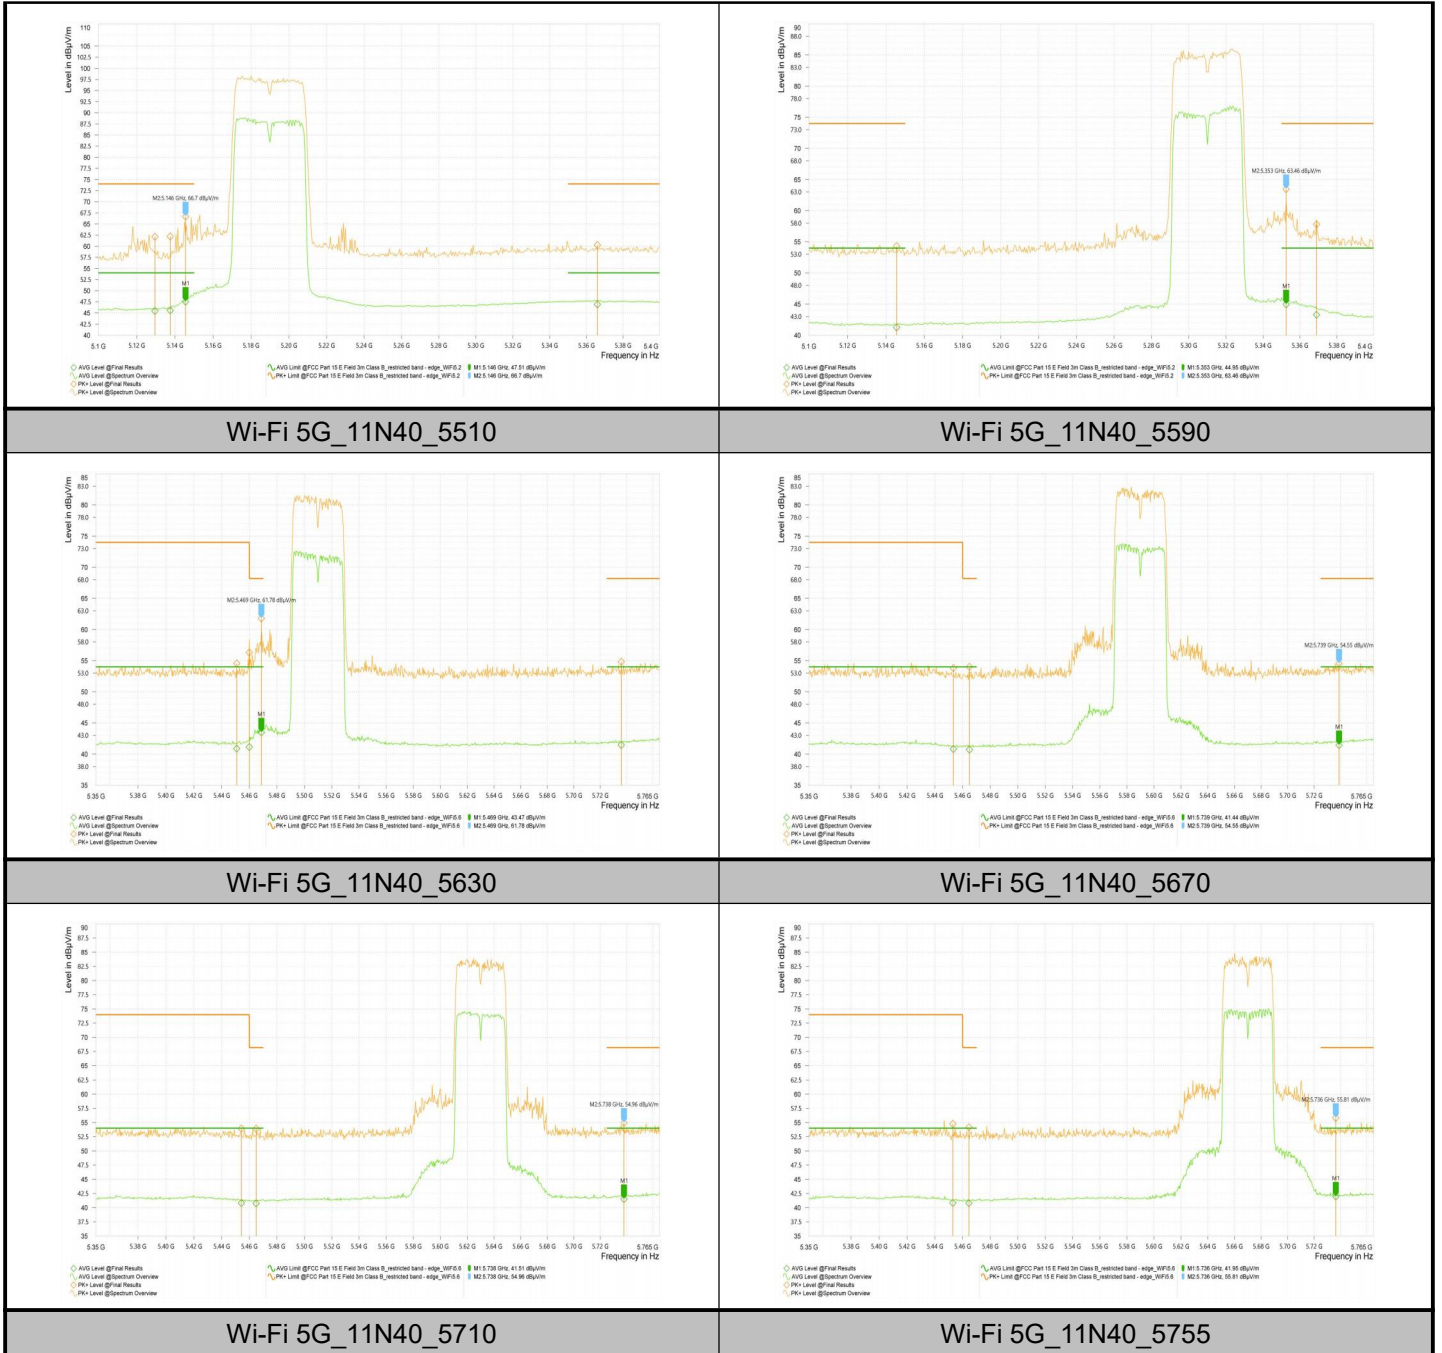

	5,861.438	56.93	109.00	52.06	42.90	--	--	V	127.6
	5,883.781	55.50	98.68	43.18	42.00	--	--	V	224.4
	5,928.063	55.34	68.20	12.86	41.91	--	--	H	288.9
Wi-Fi 5G_11AC80_5210	5,125.500	62.76	74.00	11.24	44.83	54.00	9.17	V	343.4
	5,144.000	62.88	74.00	11.12	45.08	54.00	8.92	V	333.6
	5,369.000	55.97	74.00	18.03	42.31	54.00	11.69	H	1.3
Wi-Fi 5G_11AC80_5290	5,144.500	54.53	74.00	19.47	41.20	54.00	12.80	H	329.4
	5,358.000	58.19	74.00	15.81	44.42	54.00	9.58	V	0
Wi-Fi 5G_11AC80_5530	5,454.580	55.59	74.00	18.41	41.66	54.00	12.34	V	172.3
	5,464.540	55.90	68.20	12.30	41.39	54.00	12.61	V	360
	5,740.100	54.43	68.20	13.77	41.46	54.00	12.54	V	259.3
Wi-Fi 5G_11AC80_5610	5,452.505	54.31	74.00	19.69	40.88	54.00	13.12	V	163.4
	5,467.030	54.13	68.20	14.07	40.71	54.00	13.29	H	340.4
	5,737.195	54.72	68.20	13.48	41.48	54.00	12.52	V	360
Wi-Fi 5G_11AC80_5690	5,453.750	54.07	74.00	19.93	40.77	54.00	13.23	H	275.8
	5,466.615	53.67	68.20	14.53	40.68	54.00	13.32	H	150.2
	5,738.025	56.96	68.20	11.24	43.25	54.00	10.75	H	360
Wi-Fi 5G_11AC80_5775	5,646.531	54.32	68.20	13.88	41.06	--	--	H	0
	5,696.094	58.50	102.32	43.82	42.13	--	--	V	125.2
	5,715.188	56.13	109.45	53.32	41.70	--	--	H	360
	5,722.500	57.26	116.50	59.24	42.18	--	--	V	138.2
	5,852.094	55.44	117.43	61.98	41.65	--	--	H	216
	5,861.438	54.99	109.00	54.01	41.65	--	--	V	302
	5,881.750	55.65	100.19	44.53	42.04	--	--	H	360
	5,927.250	55.00	68.20	13.20	41.88	--	--	H	7.5

## Test Graphs\_Band Edges

Wi-Fi 5G\_11N40\_5795

Wi-Fi 5G\_11AC80\_5210

Wi-Fi 5G\_11AC80\_5290

Wi-Fi 5G\_11AC80\_5530

Wi-Fi 5G\_11AC80\_5610

Wi-Fi 5G\_11AC80\_5690

## Test Result\_Spurious Emission

Note1: Test result Sweep the whole frequency band through the range from 9kHz to the 10th harmonic of the carrier the Emissions in the frequency band 9kHz-30MHz and 18GHz-26.5GHz are more than 20dB below the limit are not reported.