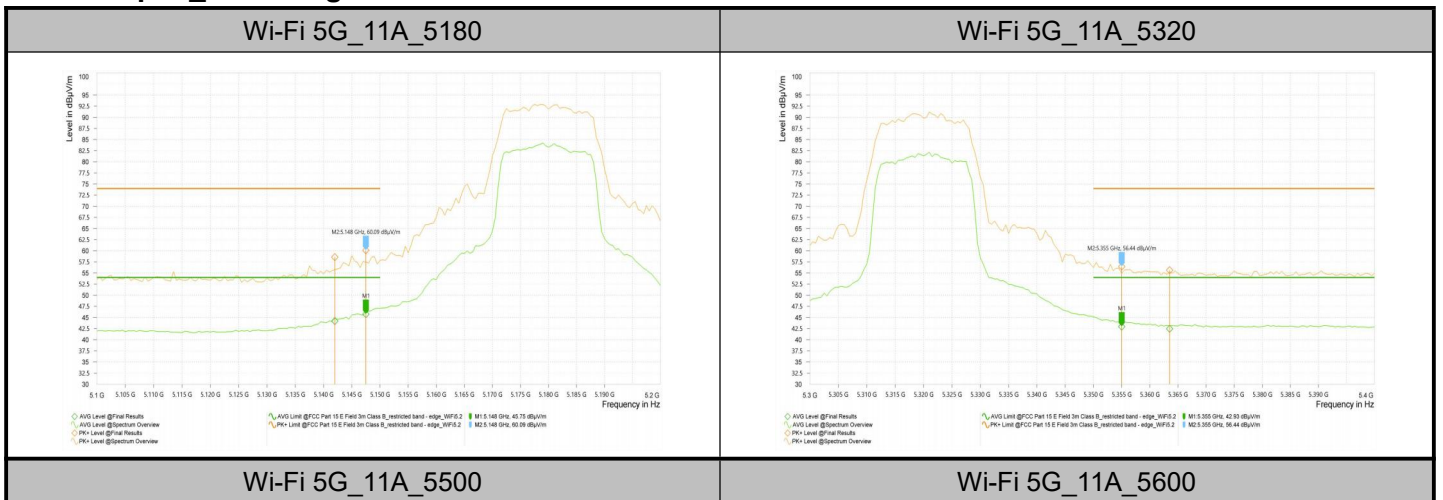

5,861.438	56.93	109.00	52.06	42.90	--	--	V	127.6
	5,883.781	55.50	98.68	43.18	42.00	--	--	V	224.4
	5,928.063	55.34	68.20	12.86	41.91	--	--	H	288.9
Wi-Fi 5G_11AC80_5210	5,125.500	62.76	74.00	11.24	44.83	54.00	9.17	V	343.4
	5,144.000	62.88	74.00	11.12	45.08	54.00	8.92	V	333.6
	5,369.000	55.97	74.00	18.03	42.31	54.00	11.69	H	1.3
Wi-Fi 5G_11AC80_5290	5,144.500	54.53	74.00	19.47	41.20	54.00	12.80	H	329.4
	5,358.000	58.19	74.00	15.81	44.42	54.00	9.58	V	0
Wi-Fi 5G_11AC80_5530	5,454.580	55.59	74.00	18.41	41.66	54.00	12.34	V	172.3
	5,464.540	55.90	68.20	12.30	41.39	54.00	12.61	V	360
	5,740.100	54.43	68.20	13.77	41.46	54.00	12.54	V	259.3
Wi-Fi 5G_11AC80_5610	5,452.505	54.31	74.00	19.69	40.88	54.00	13.12	V	163.4
	5,467.030	54.13	68.20	14.07	40.71	54.00	13.29	H	340.4
	5,737.195	54.72	68.20	13.48	41.48	54.00	12.52	V	360
Wi-Fi 5G_11AC80_5690	5,453.750	54.07	74.00	19.93	40.77	54.00	13.23	H	275.8
	5,466.615	53.67	68.20	14.53	40.68	54.00	13.32	H	150.2
	5,738.025	56.96	68.20	11.24	43.25	54.00	10.75	H	360
Wi-Fi 5G_11AC80_5775	5,646.531	54.32	68.20	13.88	41.06	--	--	H	0
	5,696.094	58.50	102.32	43.82	42.13	--	--	V	125.2
	5,715.188	56.13	109.45	53.32	41.70	--	--	H	360
	5,722.500	57.26	116.50	59.24	42.18	--	--	V	138.2
	5,852.094	55.44	117.43	61.98	41.65	--	--	H	216
	5,861.438	54.99	109.00	54.01	41.65	--	--	V	302
	5,881.750	55.65	100.19	44.53	42.04	--	--	H	360
	5,927.250	55.00	68.20	13.20	41.88	--	--	H	7.5

Test Graphs_Band Edges