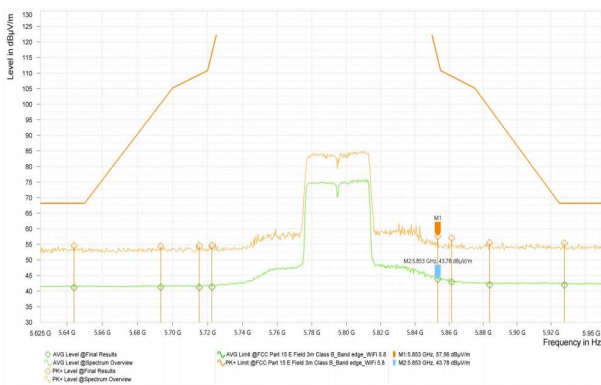

	5,861.438	56.93	109.00	52.06	42.90	--	--	V	127.6
	5,883.781	55.50	98.68	43.18	42.00	--	--	V	224.4
	5,928.063	55.34	68.20	12.86	41.91	--	--	H	288.9
Wi-Fi 5G_11AC80_5210	5,125.500	62.76	74.00	11.24	44.83	54.00	9.17	V	343.4
	5,144.000	62.88	74.00	11.12	45.08	54.00	8.92	V	333.6
	5,369.000	55.97	74.00	18.03	42.31	54.00	11.69	H	1.3
Wi-Fi 5G_11AC80_5290	5,144.500	54.53	74.00	19.47	41.20	54.00	12.80	H	329.4
	5,358.000	58.19	74.00	15.81	44.42	54.00	9.58	V	0
Wi-Fi 5G_11AC80_5530	5,454.580	55.59	74.00	18.41	41.66	54.00	12.34	V	172.3
	5,464.540	55.90	68.20	12.30	41.39	54.00	12.61	V	360
	5,740.100	54.43	68.20	13.77	41.46	54.00	12.54	V	259.3
Wi-Fi 5G_11AC80_5610	5,452.505	54.31	74.00	19.69	40.88	54.00	13.12	V	163.4
	5,467.030	54.13	68.20	14.07	40.71	54.00	13.29	H	340.4
	5,737.195	54.72	68.20	13.48	41.48	54.00	12.52	V	360
Wi-Fi 5G_11AC80_5690	5,453.750	54.07	74.00	19.93	40.77	54.00	13.23	H	275.8
	5,466.615	53.67	68.20	14.53	40.68	54.00	13.32	H	150.2
	5,738.025	56.96	68.20	11.24	43.25	54.00	10.75	H	360
Wi-Fi 5G_11AC80_5775	5,646.531	54.32	68.20	13.88	41.06	--	--	H	0
	5,696.094	58.50	102.32	43.82	42.13	--	--	V	125.2
	5,715.188	56.13	109.45	53.32	41.70	--	--	H	360
	5,722.500	57.26	116.50	59.24	42.18	--	--	V	138.2
	5,852.094	55.44	117.43	61.98	41.65	--	--	H	216
	5,861.438	54.99	109.00	54.01	41.65	--	--	V	302
	5,881.750	55.65	100.19	44.53	42.04	--	--	H	360
	5,927.250	55.00	68.20	13.20	41.88	--	--	H	7.5

## Test Graphs\_Band Edges

Wi-Fi 5G\_11N40\_5795

Wi-Fi 5G\_11AC80\_5210

Wi-Fi 5G\_11AC80\_5290

Wi-Fi 5G\_11AC80\_5530

Wi-Fi 5G\_11AC80\_5610

Wi-Fi 5G\_11AC80\_5690

## Test Result\_Spurious Emission

Note1: Test result Sweep the whole frequency band through the range from 9kHz to the 10th harmonic of the carrier the Emissions in the frequency band 9kHz-30MHz and 18GHz-26.5GHz are more than 20dB below the limit are not reported.