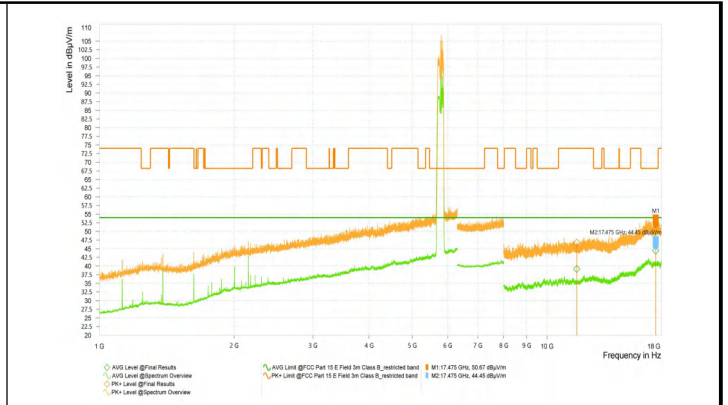

Wi-Fi	11,510.000	46.65	74.00	27.35	39.32	54.00	14.68	H	353.2
5G_11N40_5755_High	17,265.000	52.65	68.20	15.55	45.03	54.00	8.97	H	353.2
Wi-Fi	6,221.383	55.57	68.20	12.63	48.84	54.00	5.16	H	210
5G_11N40_5795_High	11,590.000	46.46	74.00	27.54	39.97	54.00	14.03	H	0
	17,385.000	52.21	68.20	15.99	44.29	54.00	9.71	V	354
Wi-Fi	10,420.000	45.78	68.20	22.42	39.00	54.00	15.00	H	354
5G_11AC80_5210_High	15,630.000	48.57	74.00	25.43	41.76	54.00	12.24	V	355.2
Wi-Fi	10,580.000	46.70	68.20	21.50	39.58	54.00	14.42	H	0
5G_11AC80_5290_High	15,870.000	49.52	74.00	24.48	42.96	54.00	11.04	H	203.8
Wi-Fi	11,060.000	45.89	74.00	28.11	39.88	54.00	14.12	H	351.1
5G_11AC80_5530_High	16,590.000	51.74	68.20	16.46	44.68	54.00	9.32	H	0
Wi-Fi	11,220.000	46.74	74.00	27.26	39.07	54.00	14.93	H	0
5G_11AC80_5610_High	16,830.000	51.90	68.20	16.30	45.28	54.00	8.72	H	0
Wi-Fi	11,380.000	46.12	74.00	27.88	39.42	54.00	14.58	V	0
5G_11AC80_5690_High	17,070.000	51.92	68.20	16.28	45.44	54.00	8.56	H	231.5
Wi-Fi	11,550.000	46.24	74.00	27.76	39.99	54.00	14.01	H	0
5G_11AC80_5775_High	17,325.000	51.26	68.20	16.94	44.50	54.00	9.50	H	360

Test Mode & Test Freq.[MHz]	Frequency [MHz]	QPK Level [dB $\mu$ V/m]	QPK Limit [dB $\mu$ V/m]	QPK Margin [dB]	Polarization	Azimuth [deg]
Wi-Fi 5G_11A_5220_Low	32.533	28.06	40.00	11.94	V	122.6
	55.274	32.36	40.00	7.64	V	3.8
	59.962	31.42	40.00	8.58	V	3.8

## Test Graphs\_Spurious Emission

Wi-Fi 5G\_11N40\_5190\_High

Wi-Fi 5G\_11N40\_5230\_High

Wi-Fi 5G\_11N40\_5270\_High

Wi-Fi 5G\_11N40\_5310\_High

Wi-Fi 5G\_11N40\_5510\_High

Wi-Fi 5G\_11N40\_5550\_High

Wi-Fi 5G\_11A\_5220\_Low