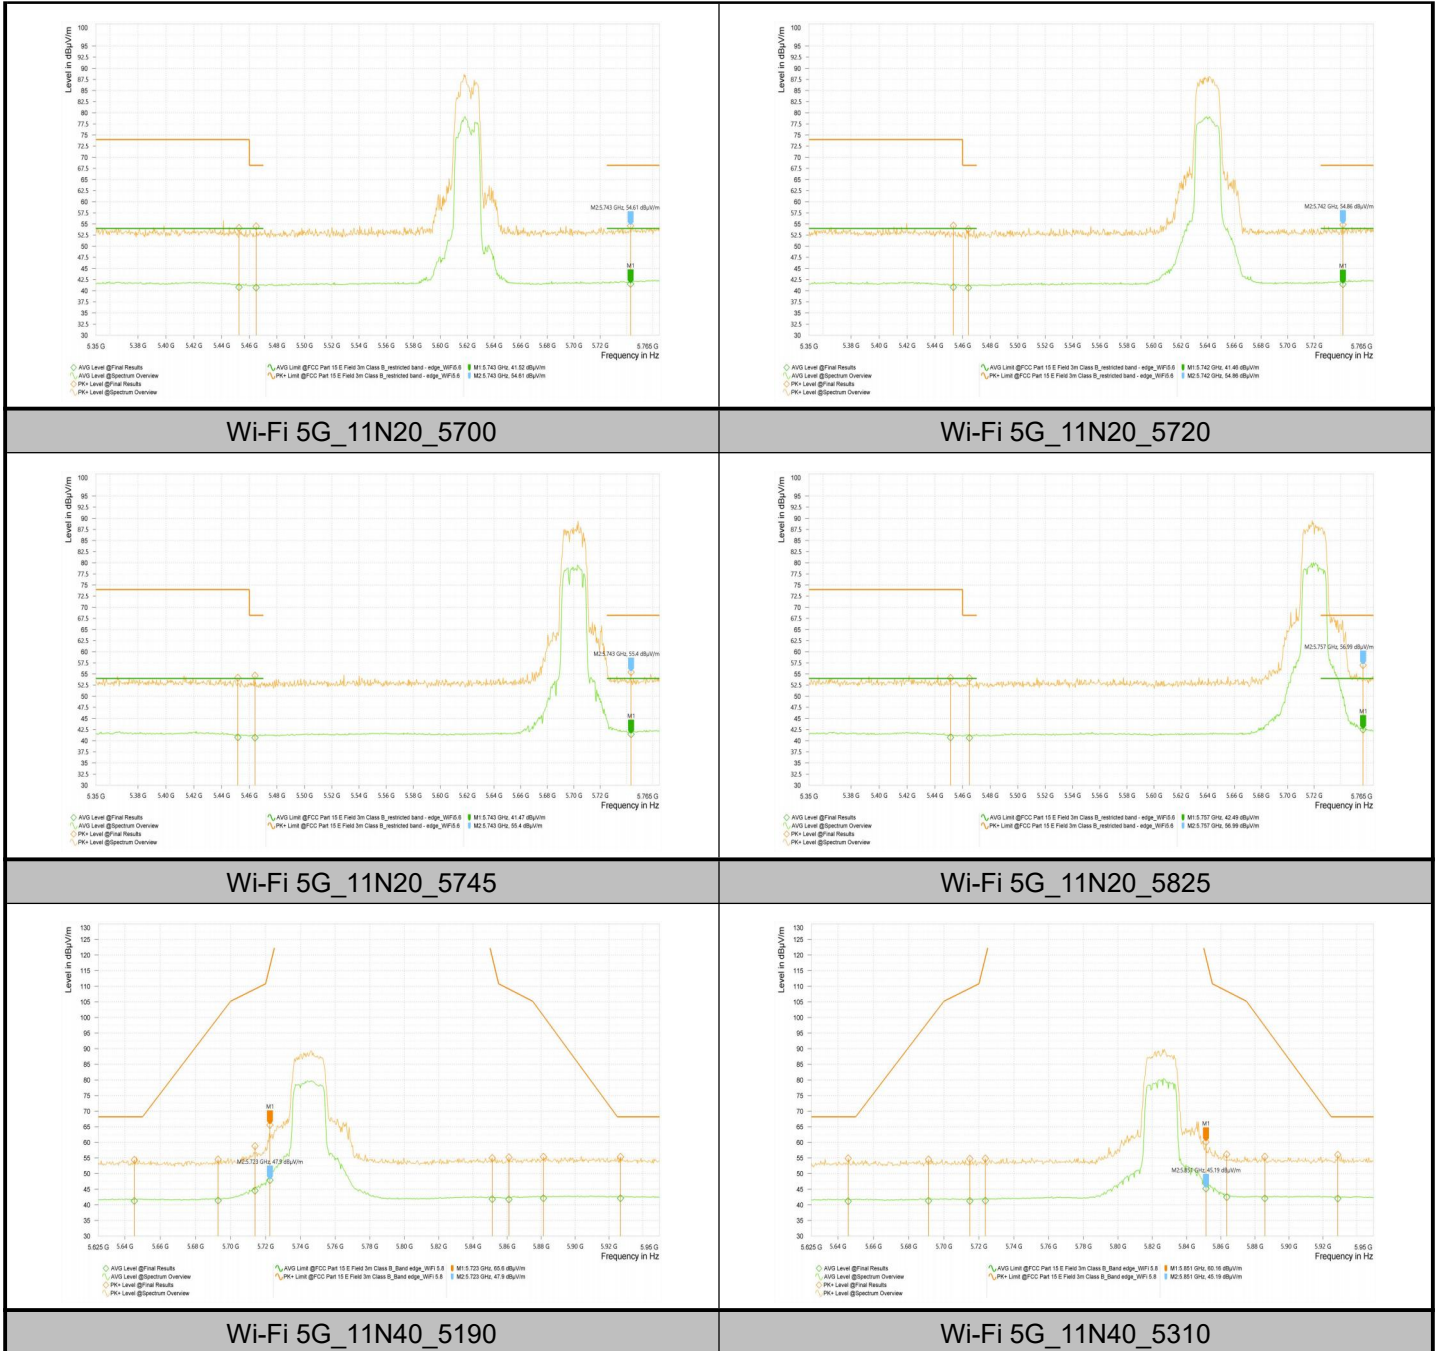

	5,861.438	56.93	109.00	52.06	42.90	--	--	V	127.6
	5,883.781	55.50	98.68	43.18	42.00	--	--	V	224.4
	5,928.063	55.34	68.20	12.86	41.91	--	--	H	288.9
Wi-Fi 5G_11AC80_5210	5,125.500	62.76	74.00	11.24	44.83	54.00	9.17	V	343.4
	5,144.000	62.88	74.00	11.12	45.08	54.00	8.92	V	333.6
	5,369.000	55.97	74.00	18.03	42.31	54.00	11.69	H	1.3
Wi-Fi 5G_11AC80_5290	5,144.500	54.53	74.00	19.47	41.20	54.00	12.80	H	329.4
	5,358.000	58.19	74.00	15.81	44.42	54.00	9.58	V	0
Wi-Fi 5G_11AC80_5530	5,454.580	55.59	74.00	18.41	41.66	54.00	12.34	V	172.3
	5,464.540	55.90	68.20	12.30	41.39	54.00	12.61	V	360
	5,740.100	54.43	68.20	13.77	41.46	54.00	12.54	V	259.3
Wi-Fi 5G_11AC80_5610	5,452.505	54.31	74.00	19.69	40.88	54.00	13.12	V	163.4
	5,467.030	54.13	68.20	14.07	40.71	54.00	13.29	H	340.4
	5,737.195	54.72	68.20	13.48	41.48	54.00	12.52	V	360
Wi-Fi 5G_11AC80_5690	5,453.750	54.07	74.00	19.93	40.77	54.00	13.23	H	275.8
	5,466.615	53.67	68.20	14.53	40.68	54.00	13.32	H	150.2
	5,738.025	56.96	68.20	11.24	43.25	54.00	10.75	H	360
Wi-Fi 5G_11AC80_5775	5,646.531	54.32	68.20	13.88	41.06	--	--	H	0
	5,696.094	58.50	102.32	43.82	42.13	--	--	V	125.2
	5,715.188	56.13	109.45	53.32	41.70	--	--	H	360
	5,722.500	57.26	116.50	59.24	42.18	--	--	V	138.2
	5,852.094	55.44	117.43	61.98	41.65	--	--	H	216
	5,861.438	54.99	109.00	54.01	41.65	--	--	V	302
	5,881.750	55.65	100.19	44.53	42.04	--	--	H	360
	5,927.250	55.00	68.20	13.20	41.88	--	--	H	7.5

## Test Graphs\_Band Edges

Wi-Fi 5G\_11N40\_5795

Wi-Fi 5G\_11AC80\_5210

Wi-Fi 5G\_11AC80\_5290

Wi-Fi 5G\_11AC80\_5530

Wi-Fi 5G\_11AC80\_5610

Wi-Fi 5G\_11AC80\_5690

## Test Result\_Spurious Emission

Note1: Test result Sweep the whole frequency band through the range from 9kHz to the 10th harmonic of the carrier the Emissions in the frequency band 9kHz-30MHz and 18GHz-26.5GHz are more than 20dB below the limit are not reported.