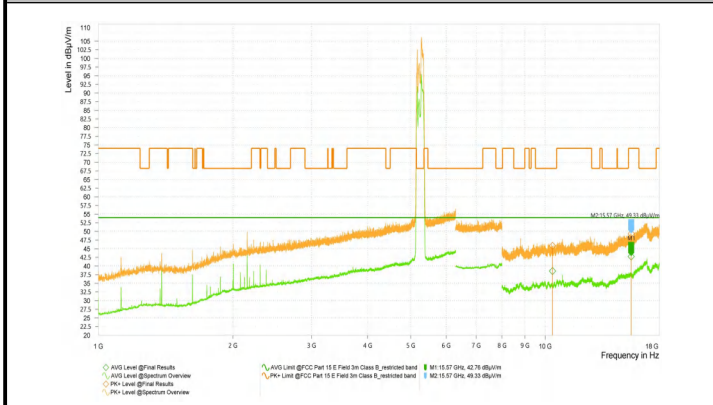

Wi-Fi	11,510.000	46.65	74.00	27.35	39.32	54.00	14.68	H	353.2
5G_11N40_5755_High	17,265.000	52.65	68.20	15.55	45.03	54.00	8.97	H	353.2
Wi-Fi	6,221.383	55.57	68.20	12.63	48.84	54.00	5.16	H	210
5G_11N40_5795_High	11,590.000	46.46	74.00	27.54	39.97	54.00	14.03	H	0
	17,385.000	52.21	68.20	15.99	44.29	54.00	9.71	V	354
Wi-Fi	10,420.000	45.78	68.20	22.42	39.00	54.00	15.00	H	354
5G_11AC80_5210_High	15,630.000	48.57	74.00	25.43	41.76	54.00	12.24	V	355.2
Wi-Fi	10,580.000	46.70	68.20	21.50	39.58	54.00	14.42	H	0
5G_11AC80_5290_High	15,870.000	49.52	74.00	24.48	42.96	54.00	11.04	H	203.8
Wi-Fi	11,060.000	45.89	74.00	28.11	39.88	54.00	14.12	H	351.1
5G_11AC80_5530_High	16,590.000	51.74	68.20	16.46	44.68	54.00	9.32	H	0
Wi-Fi	11,220.000	46.74	74.00	27.26	39.07	54.00	14.93	H	0
5G_11AC80_5610_High	16,830.000	51.90	68.20	16.30	45.28	54.00	8.72	H	0
Wi-Fi	11,380.000	46.12	74.00	27.88	39.42	54.00	14.58	V	0
5G_11AC80_5690_High	17,070.000	51.92	68.20	16.28	45.44	54.00	8.56	H	231.5
Wi-Fi	11,550.000	46.24	74.00	27.76	39.99	54.00	14.01	H	0
5G_11AC80_5775_High	17,325.000	51.26	68.20	16.94	44.50	54.00	9.50	H	360

Test Mode & Test Freq.[MHz]	Frequency [MHz]	QPK Level [dB $\mu$ V/m]	QPK Limit [dB $\mu$ V/m]	QPK Margin [dB]	Polarization	Azimuth [deg]
Wi-Fi 5G_11A_5220_Low	32.533	28.06	40.00	11.94	V	122.6
	55.274	32.36	40.00	7.64	V	3.8
	59.962	31.42	40.00	8.58	V	3.8

## Test Graphs\_Spurious Emission

Wi-Fi 5G\_11N40\_5190\_High

Wi-Fi 5G\_11N40\_5230\_High

Wi-Fi 5G\_11N40\_5270\_High

Wi-Fi 5G\_11N40\_5310\_High

Wi-Fi 5G\_11N40\_5510\_High

Wi-Fi 5G\_11N40\_5550\_High

Wi-Fi 5G\_11A\_5220\_Low