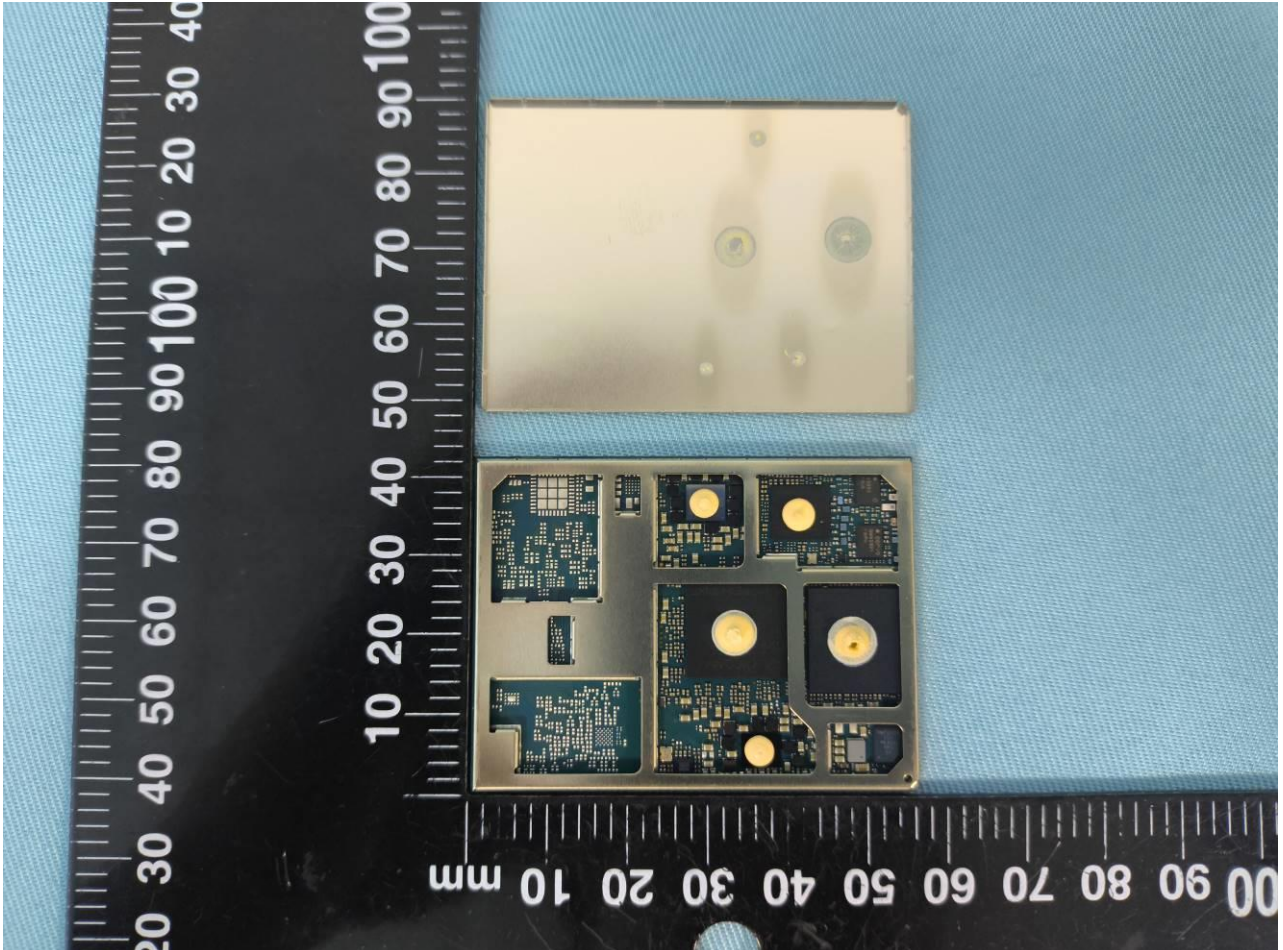

3. Internal Photograph of EUT

Brand Name: Quectel; Model Name: SG560D-WF

Brand Name: Quectel; Model Name: SG560D-WF