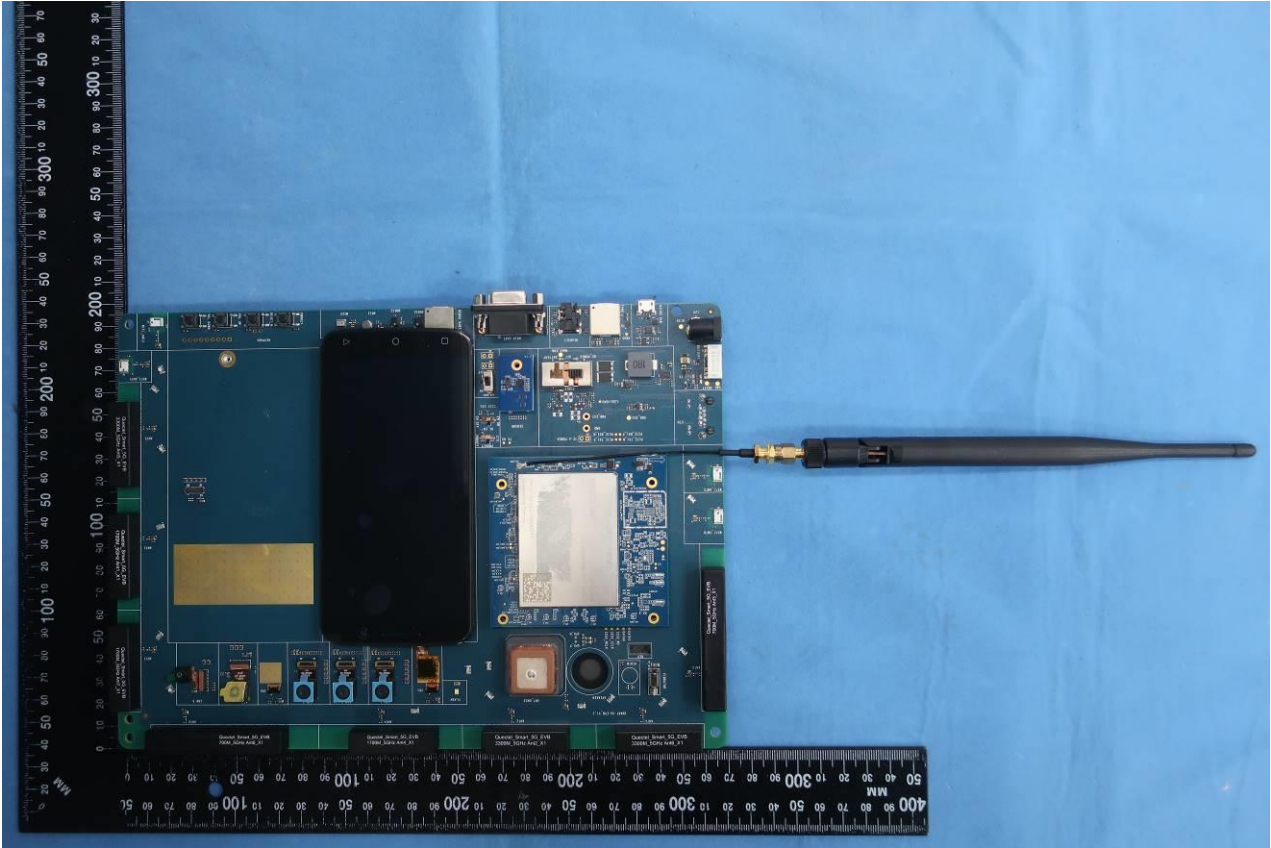

1. External Photograph of EUT

Brand Name: Quectel; Model Name: SG560D-WF

Brand Name: Quectel; Model Name: SG560D-WF

Brand Name: Quectel; Model Name: SG560D-WF

Brand Name: Quectel; Model Name: SG560D-WF

Brand Name: Quectel; Model Name: SG560D-WF

Brand Name: Quectel; Model Name: SG560D-WF

2. Photograph of Accessory

Brand Name: Quectel; Model Name: SG560D-WF

Brand Name: Quectel; Model Name: SG560D-WF

Brand Name: Quectel; Model Name: SG560D-WF