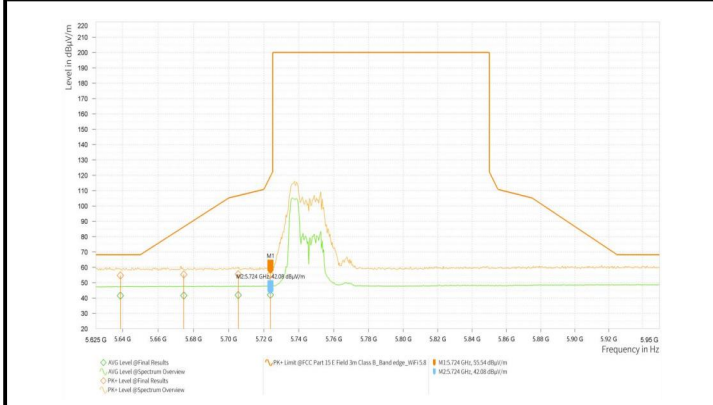

Test Report

Report No.: PD20230213RF04
Report Version: 01

Wi-Fi 5G_11AX20_5745_52RU

Wi-Fi 5G_11AX20_5825_106RU

Wi-Fi 5G_11AX20_5825_26RU

Wi-Fi 5G_11AX20_5825_52RU

Wi-Fi 5G_11AX40_5190_242RU

Wi-Fi 5G_11AX40_5310_242RU