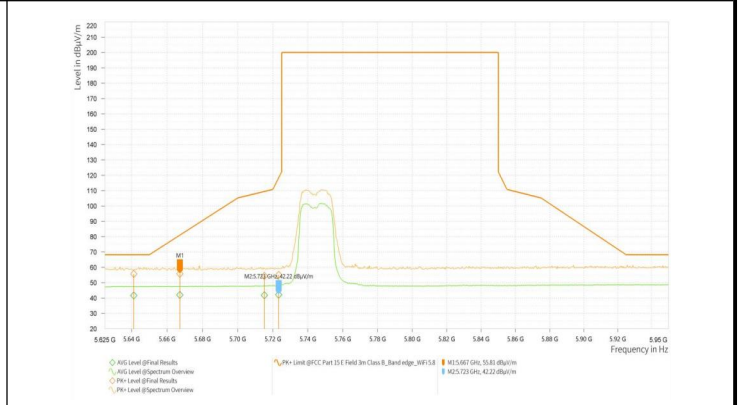

Wi-Fi 5G_11AC40_5190