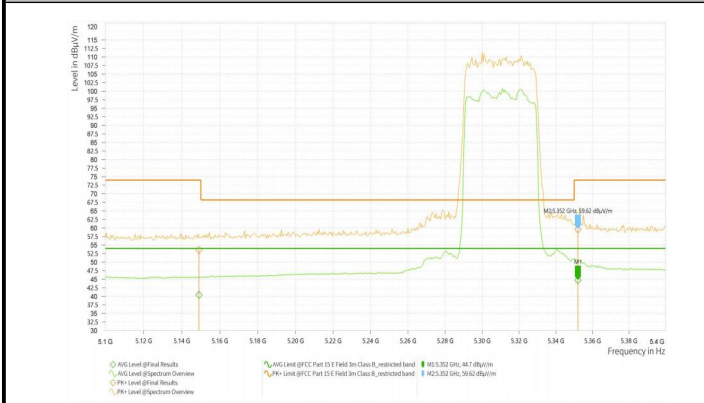

Report No.: PD20230213RF04
Report Version: 01

Wi-Fi 5G_11AX20_5825

Wi-Fi 5G_11AX40_5190

Wi-Fi 5G_11AX40_5310

Wi-Fi 5G_11AX40_5510

Wi-Fi 5G_11AX40_5590

Wi-Fi 5G_11AX40_5630

Test Report