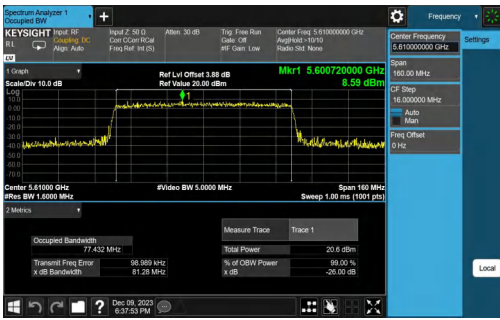

11AX80MIMO-Ant2-5530

11AX80MIMO-Ant1-5610

11AX80MIMO-Ant2-5610

11AX80MIMO-Ant1-5610

11AX80MIMO-Ant2-5775

11AX160MIMO-Ant1-5250

Test Report

Report No.: PD20230213RF04
Report Version: 01