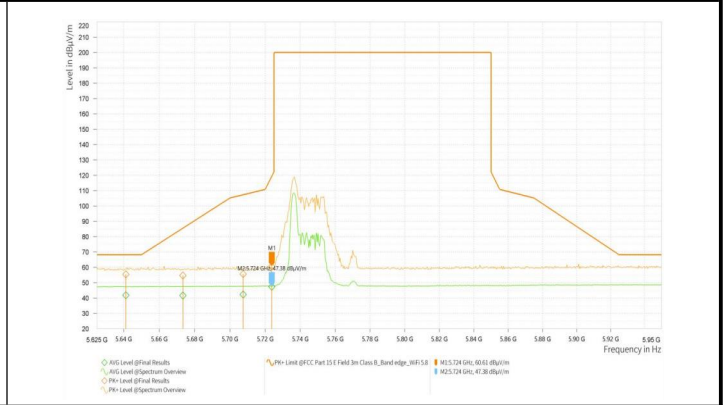

Wi-Fi 5G_11AX20_5825_106RU