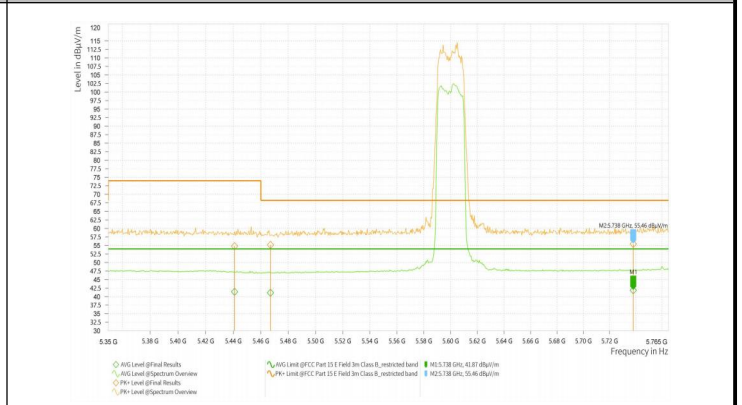

Report Version: 01

Wi-Fi 5G_11AC80_5290

Wi-Fi 5G_11AC80_5530

Wi-Fi 5G_11AC80_5610

Wi-Fi 5G_11AC80_5775

Wi-Fi 5G_11AX20_5180

Wi-Fi 5G_11AX20_5320

Test Report

Report No.: PD20230213RF04
Report Version: 01

Wi-Fi 5G_11AX20_5500

Wi-Fi 5G_11AX20_5600

Wi-Fi 5G_11AX20_5620

Wi-Fi 5G_11AX20_5640

Wi-Fi 5G_11AX20_5700

Wi-Fi 5G_11AX20_5745

Test Report