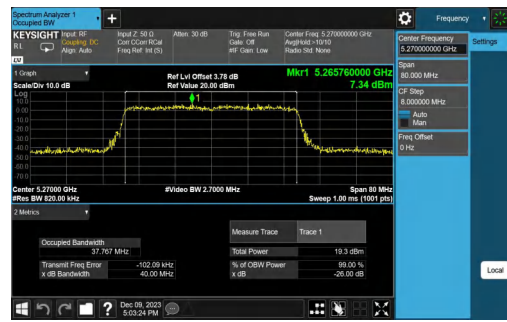

Test Report

Report No.: PD20230213RF04
Report Version: 01

Test Report

Report No.: PD20230213RF04
Report Version: 01

Test Report

Report No.: PD20230213RF04
Report Version: 01

11AX80MIMO-Ant2-5290

11AX80MIMO-Ant1-5530