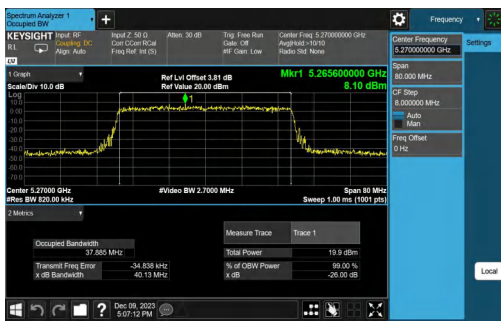

Test Report

Report No.: PD20230213RF04
Report Version: 01

Test Report

Report No.: PD20230213RF04
Report Version: 01

Test Report

Report No.: PD20230213RF04
Report Version: 01

11AX80MIMO-Ant2-5290

11AX80MIMO-Ant1-5530