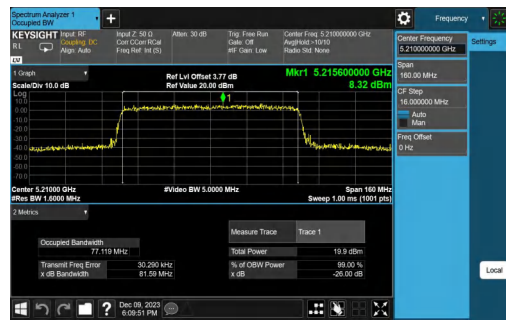

Test Report

Report No.: PD20230213RF04
Report Version: 01

Test Report

Report No.: PD20230213RF04
Report Version: 01

Test Report

Report No.: PD20230213RF04
Report Version: 01

11AX80MIMO-Ant2-5290

11AX80MIMO-Ant1-5530