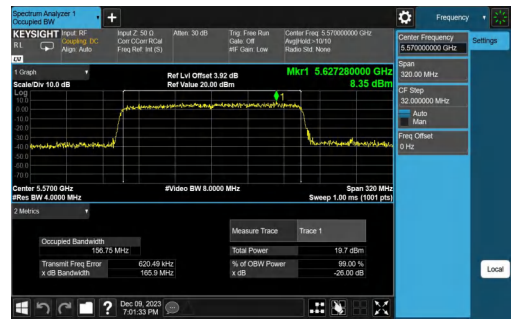

Test Report

Report No.: PD20230213RF04
Report Version: 01

/

/