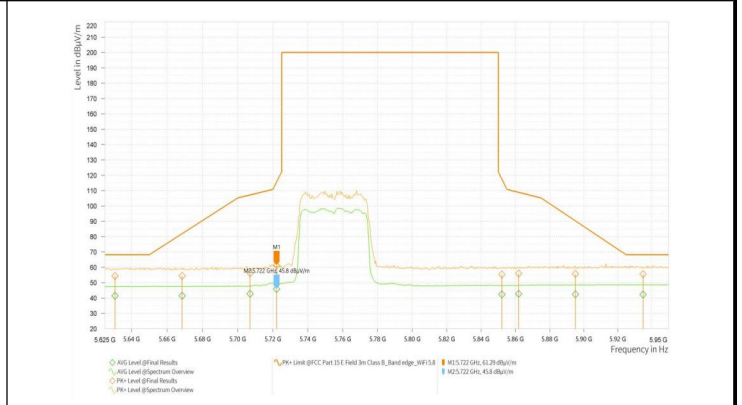

Report No.: PD20230213RF04
Report Version: 01

Wi-Fi 5G_11AX40_5670

Wi-Fi 5G_11AX40_5755

Wi-Fi 5G_11AX40_5795

Wi-Fi 5G_11AX80_5210

Wi-Fi 5G_11AX80_5290

Wi-Fi 5G_11AX80_5530

Test Report