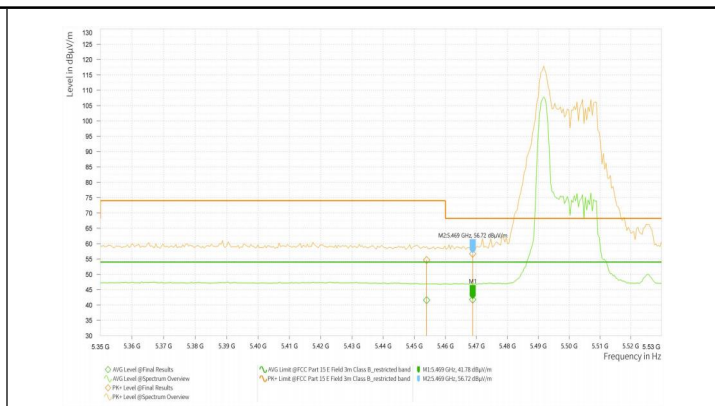

Wi-Fi 5G_11AX20_5700_106RU