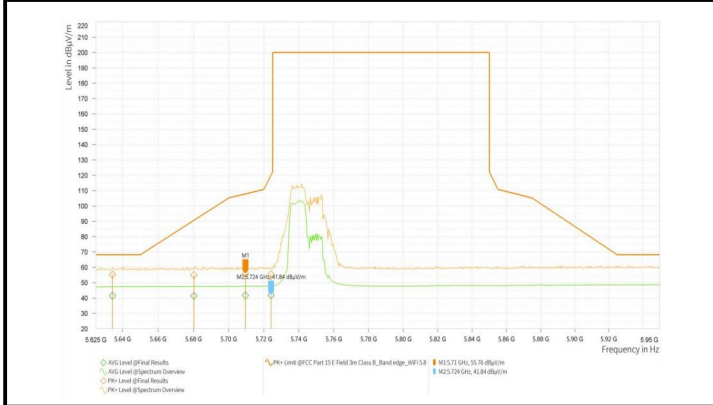

Test Report

Report No.: PD20230213RF04
Report Version: 01

Wi-Fi 5G_11AX20_5745_52RU