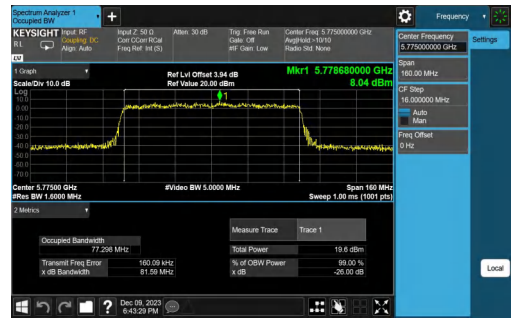

11AX80MIMO-Ant2-5530

11AX80MIMO-Ant1-5610

11AX80MIMO-Ant2-5610

11AX80MIMO-Ant1-5610

11AX80MIMO-Ant2-5775

11AX160MIMO-Ant1-5250

Test Report

Report No.: PD20230213RF04
Report Version: 01