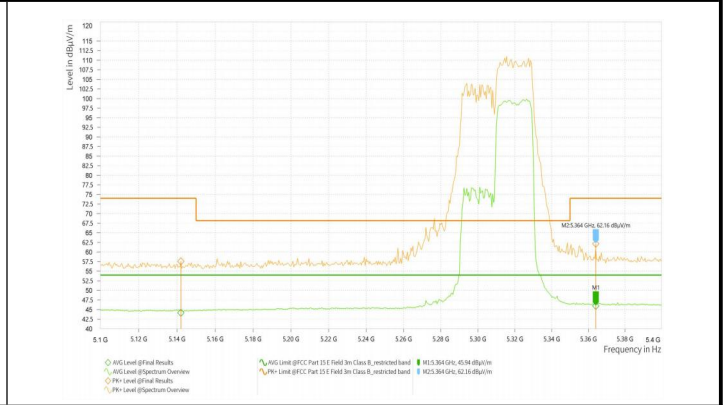

Wi-Fi 5G_11AX40_5670_242RU