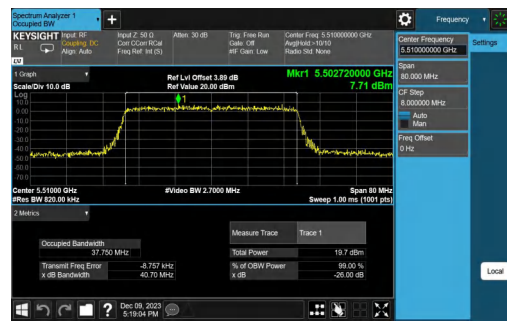

Test Report

Report No.: PD20230213RF04
Report Version: 01

Test Report

Report No.: PD20230213RF04
Report Version: 01

Test Report

Report No.: PD20230213RF04
Report Version: 01

11AX80MIMO-Ant2-5290

11AX80MIMO-Ant1-5530