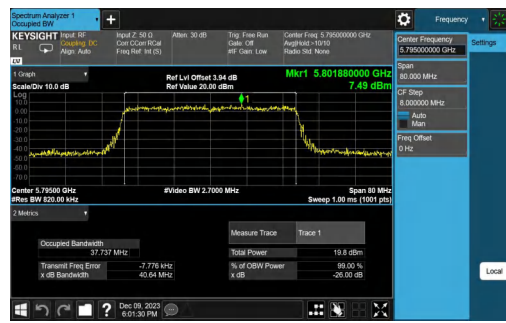

Test Report

Report No.: PD20230213RF04
Report Version: 01

Test Report

Report No.: PD20230213RF04
Report Version: 01

Test Report

Report No.: PD20230213RF04
Report Version: 01

11AX80MIMO-Ant2-5290

11AX80MIMO-Ant1-5530