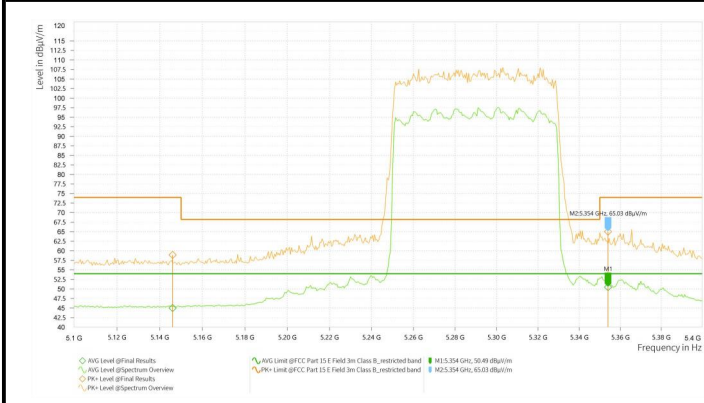

Test Report

Report No.: PD20230213RF04

Report Version: 01

Wi-Fi 5G_11AX80_5610