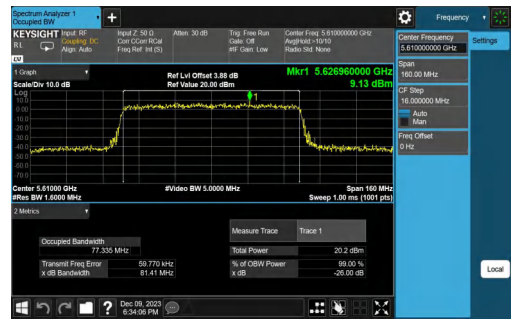

11AX80MIMO-Ant1-5610