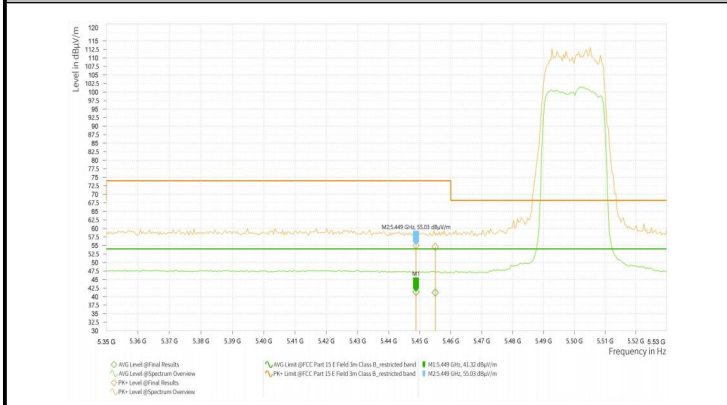

Wi-Fi 5G_11AX20_5620