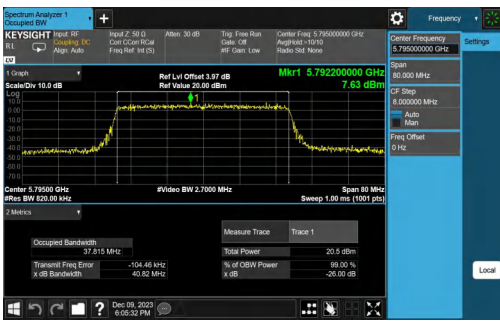

Test Report

Report No.: PD20230213RF04
Report Version: 01

Test Report

Report No.: PD20230213RF04
Report Version: 01

Test Report

Report No.: PD20230213RF04
Report Version: 01

11AX80MIMO-Ant2-5290

11AX80MIMO-Ant1-5530