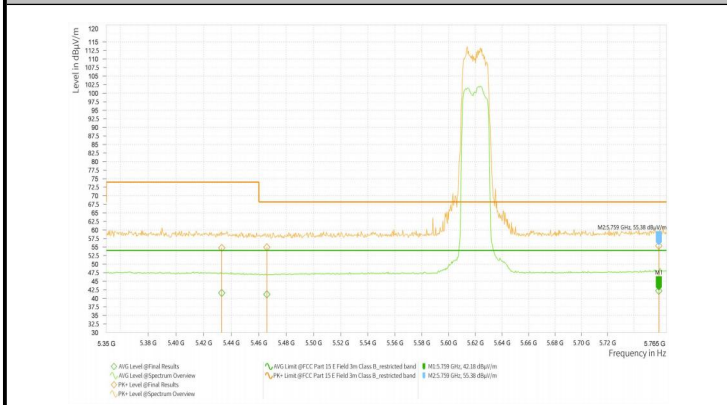

Report Version: 01

Wi-Fi 5G_11AC80_5290

Wi-Fi 5G_11AC80_5530

Wi-Fi 5G_11AC80_5610

Wi-Fi 5G_11AC80_5775

Wi-Fi 5G_11AX20_5180

Wi-Fi 5G_11AX20_5320

Test Report

Report No.: PD20230213RF04
Report Version: 01

Wi-Fi 5G_11AX20_5500

Wi-Fi 5G_11AX20_5600

Wi-Fi 5G_11AX20_5620

Wi-Fi 5G_11AX20_5640

Wi-Fi 5G_11AX20_5700

Wi-Fi 5G_11AX20_5745

Test Report