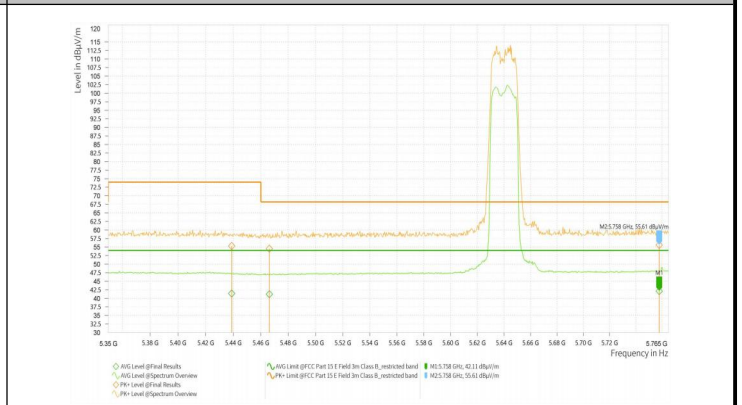

Report Version: 01

Wi-Fi 5G_11AC80_5290

Wi-Fi 5G_11AC80_5530

Wi-Fi 5G_11AC80_5610

Wi-Fi 5G_11AC80_5775

Wi-Fi 5G_11AX20_5180

Wi-Fi 5G_11AX20_5320

Test Report

Report No.: PD20230213RF04
Report Version: 01

Wi-Fi 5G_11AX20_5500

Wi-Fi 5G_11AX20_5600

Wi-Fi 5G_11AX20_5620

Wi-Fi 5G_11AX20_5640

Wi-Fi 5G_11AX20_5700

Wi-Fi 5G_11AX20_5745

Test Report