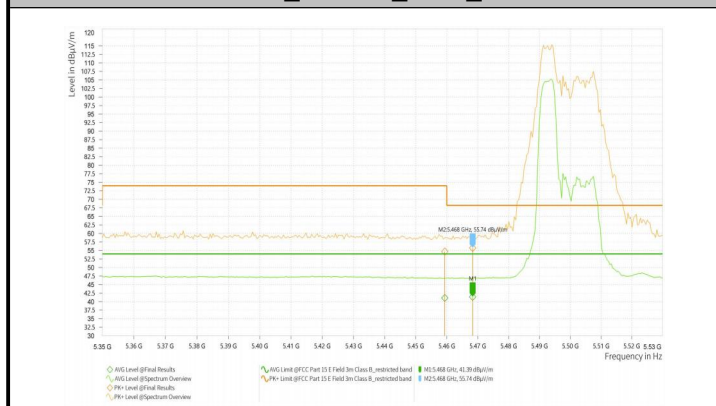

Report No.: PD20230213RF04

Report Version: 01

Wi-Fi 5G_11AX20_5500_52RU

Wi-Fi 5G_11AX20_5700_106RU

Wi-Fi 5G_11AX20_5700_26RU

Wi-Fi 5G_11AX20_5700_52RU

Wi-Fi 5G_11AX20_5745_106RU

Wi-Fi 5G_11AX20_5745_26RU