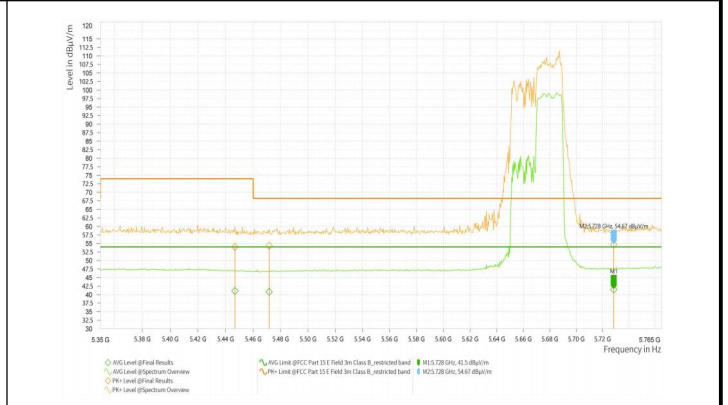

Test Report

Report No.: PD20230213RF04
Report Version: 01

Wi-Fi 5G_11AX40_5510_242RU

Wi-Fi 5G_11AX40_5670_242RU

Wi-Fi 5G_11AX40_5755_242RU

Wi-Fi 5G_11AX40_5795_242RU

Wi-Fi 5G_11AX80_5210_484RU

Wi-Fi 5G_11AX80_5290_484RU