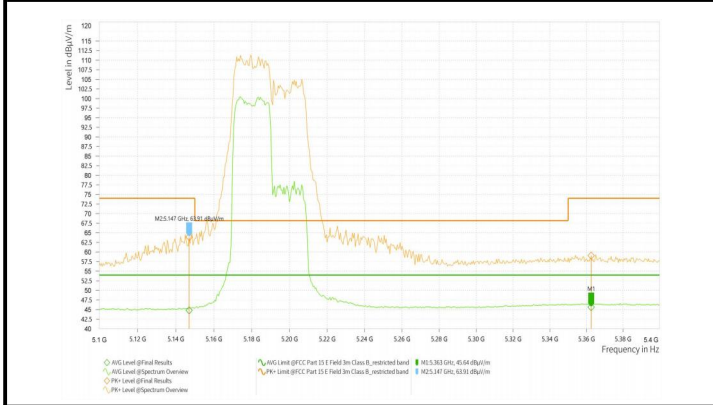

Test Report

Report No.: PD20230213RF04
Report Version: 01

Wi-Fi 5G_11AX40_5510_242RU