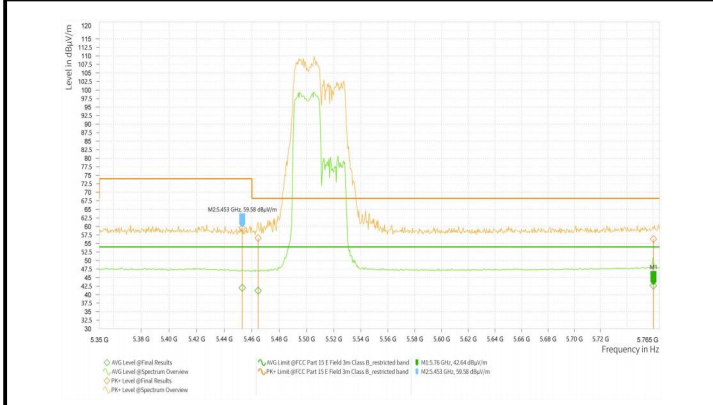

Test Report

Report No.: PD20230213RF04
Report Version: 01

Wi-Fi 5G_11AX40_5510_242RU

Wi-Fi 5G_11AX40_5670_242RU

Wi-Fi 5G_11AX40_5755_242RU

Wi-Fi 5G_11AX40_5795_242RU

Wi-Fi 5G_11AX80_5210_484RU

Wi-Fi 5G_11AX80_5290_484RU