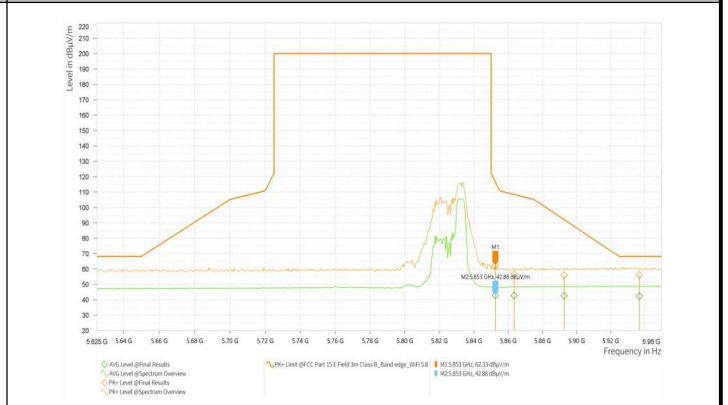

Test Report

Report No.: PD20230213RF04
Report Version: 01

Wi-Fi 5G_11AX20_5745_52RU

Wi-Fi 5G_11AX20_5825_106RU

Wi-Fi 5G_11AX20_5825_26RU

Wi-Fi 5G_11AX20_5825_52RU

Wi-Fi 5G_11AX40_5190_242RU

Wi-Fi 5G_11AX40_5310_242RU