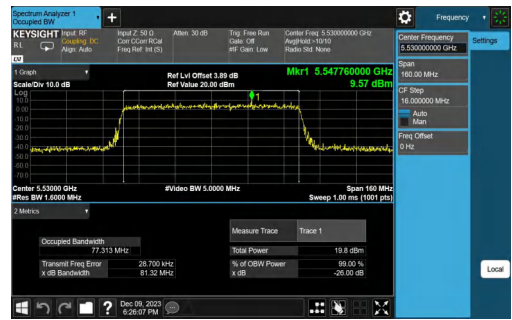

11AX80MIMO-Ant1-5610