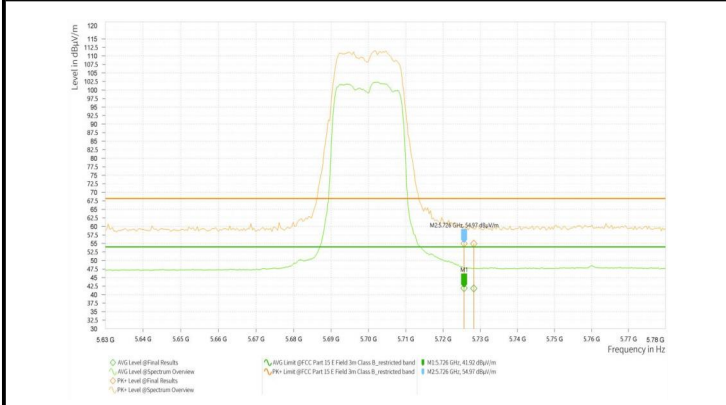

Wi-Fi 5G_11AC20_5825