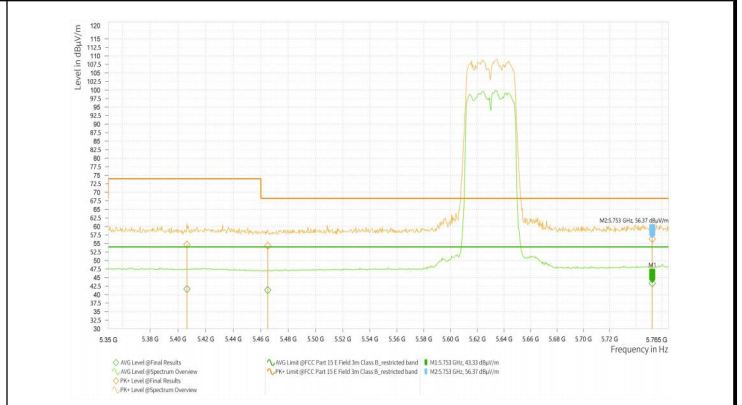

Wi-Fi 5G_11AC20_5700

Wi-Fi 5G_11AC20_5745

Wi-Fi 5G_11AC20_5825

Wi-Fi 5G_11AC40_5190

Wi-Fi 5G_11AC40_5310

Wi-Fi 5G_11AC40_5510

Test Report

Report No.: PD20230213RF04
Report Version: 01

Wi-Fi 5G_11AC40_5590

Wi-Fi 5G_11AC40_5630

Wi-Fi 5G_11AC40_5670

Wi-Fi 5G_11AC40_5755

Wi-Fi 5G_11AC40_5795

Wi-Fi 5G_11AC80_5210

Test Report

Report No.: PD20230213RF04