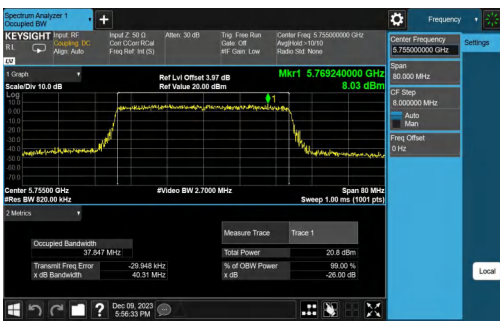

Test Report

Report No.: PD20230213RF04
Report Version: 01

Test Report

Report No.: PD20230213RF04
Report Version: 01

Test Report

Report No.: PD20230213RF04
Report Version: 01

11AX80MIMO-Ant2-5290

11AX80MIMO-Ant1-5530