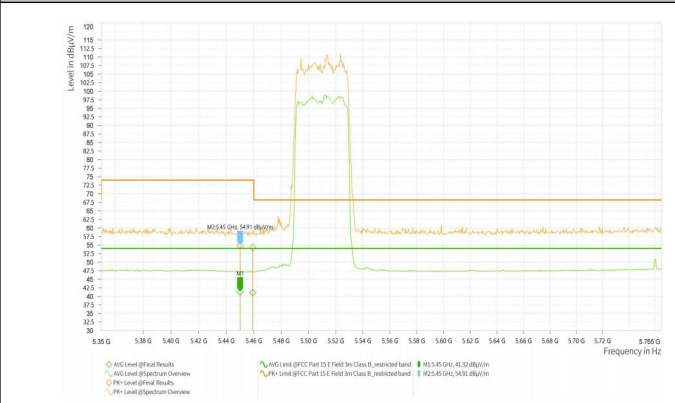

Report No.: PD20230213RF04
Report Version: 01

Wi-Fi 5G_11AX20_5825

Wi-Fi 5G_11AX40_5190

Wi-Fi 5G_11AX40_5310

Wi-Fi 5G_11AX40_5510

Wi-Fi 5G_11AX40_5590

Wi-Fi 5G_11AX40_5630

Test Report