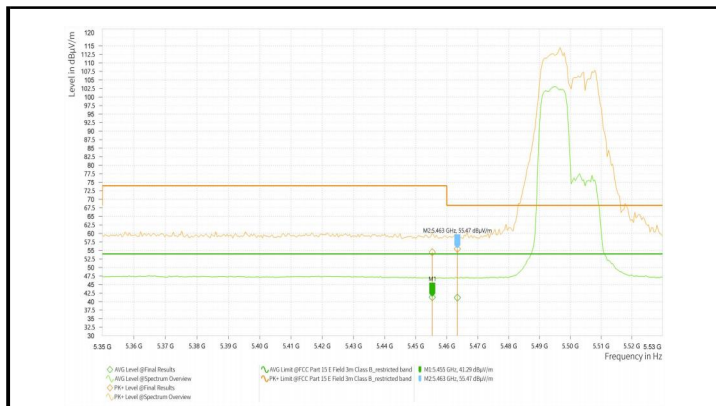

Test Report

Report No.: PD20230213RF04

Report Version: 01

Wi-Fi 5G_11AX20_5500_52RU