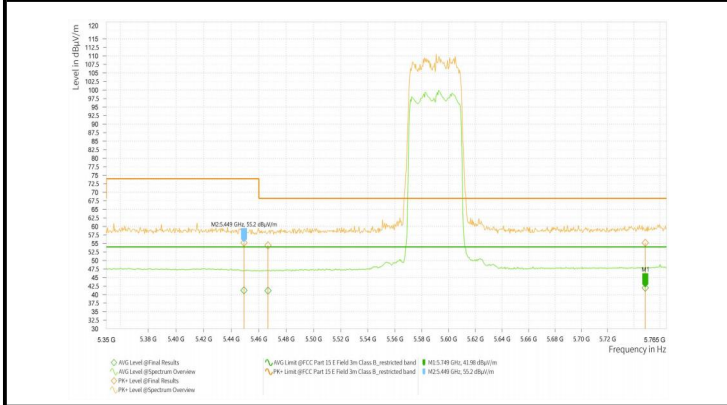

Test Report

Report No.: PD20230213RF04
Report Version: 01

Wi-Fi 5G_11AX40_5670