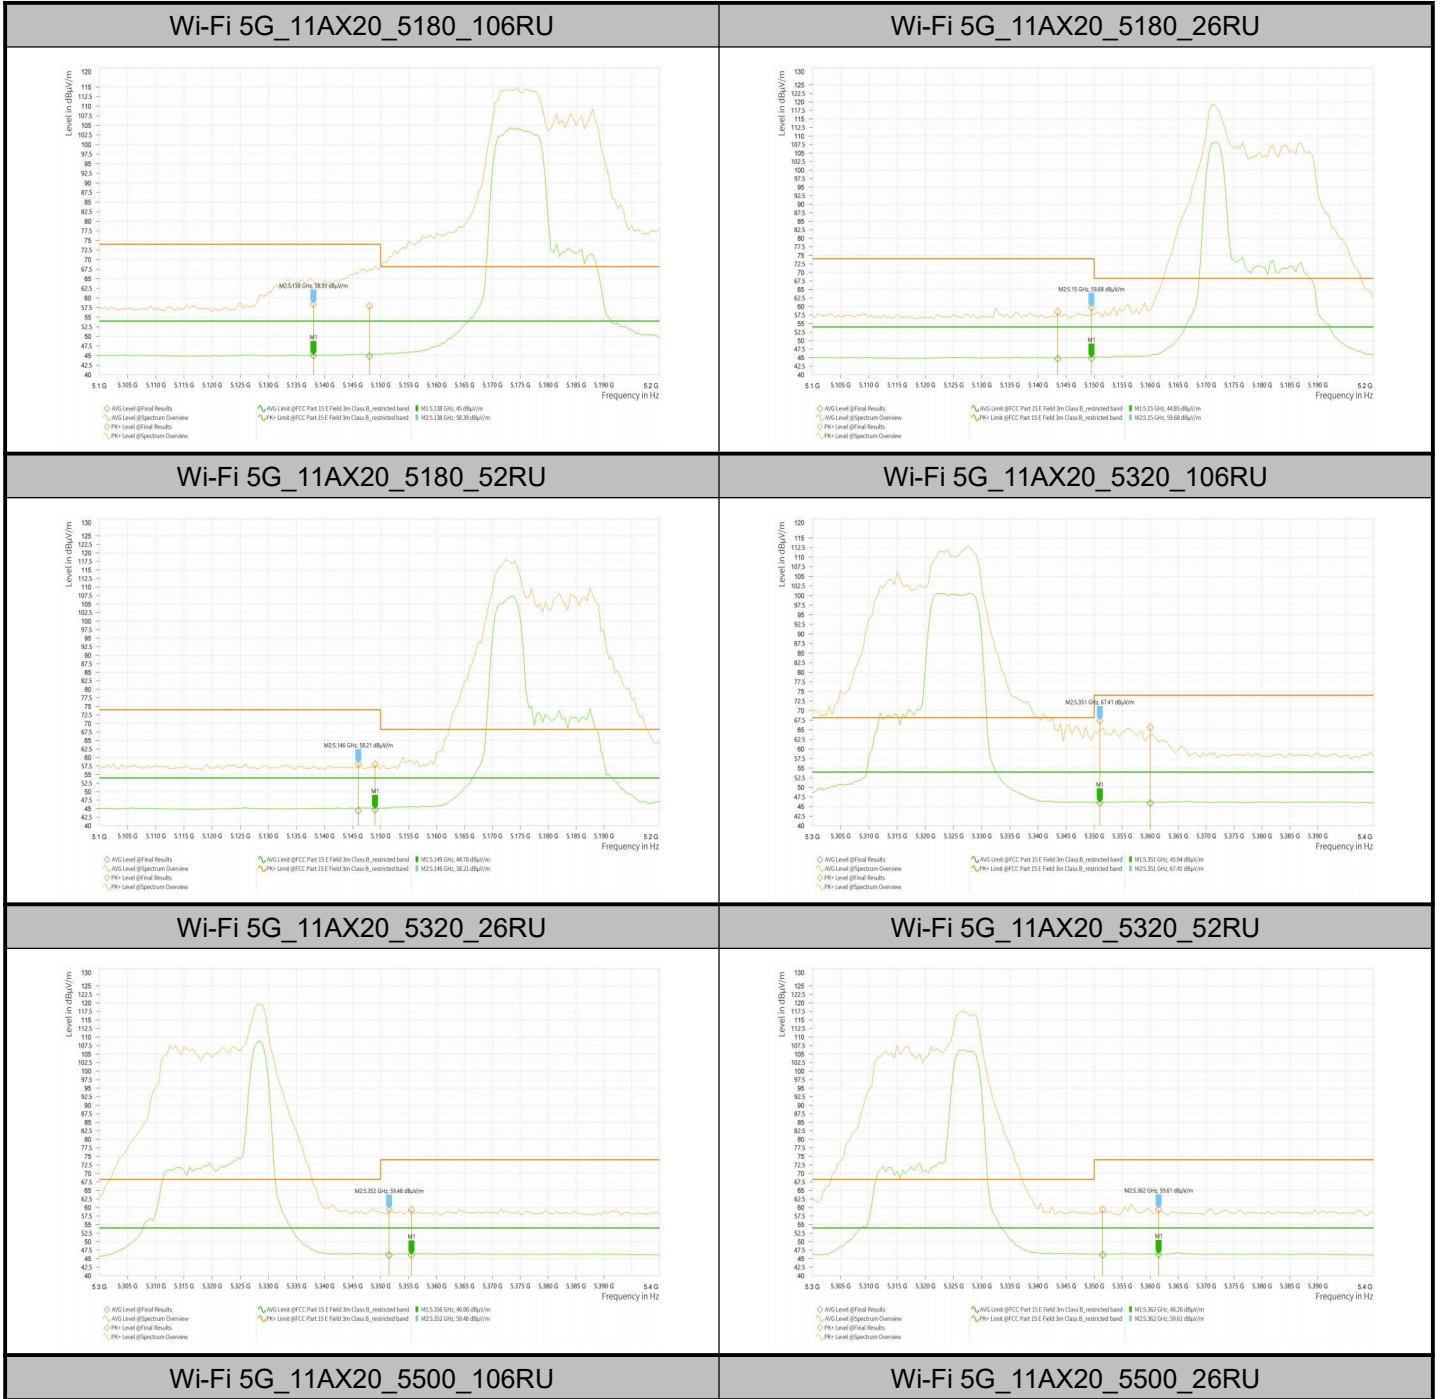

Report No.: PD20230213RF04

Report Version: 01

Wi-Fi 5G_11AX80_5610

Wi-Fi 5G_11AX80_5775

Wi-Fi 5G_11AX160_5250

Wi-Fi 5G_11AX160_5570

Part RU

Test Report