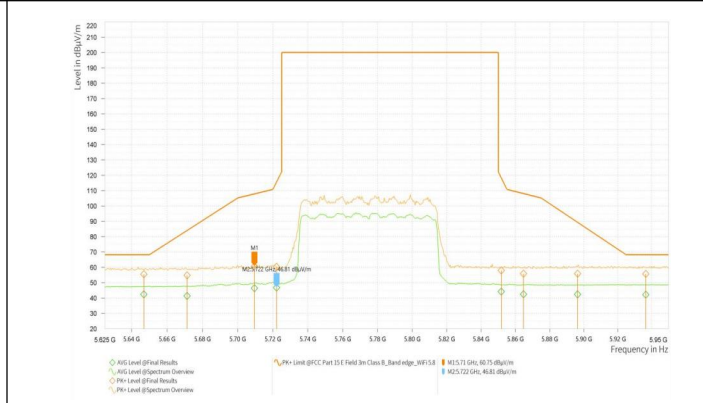

Report No.: PD20230213RF04

Report Version: 01

Wi-Fi 5G_11AX80_5610

Wi-Fi 5G_11AX80_5775

Wi-Fi 5G_11AX160_5250

Wi-Fi 5G_11AX160_5570

Part RU

Test Report