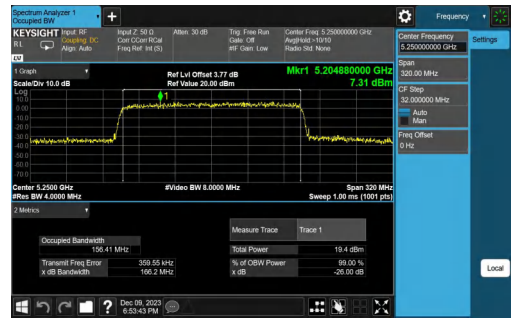

11AX160MIMO-Ant1-5570