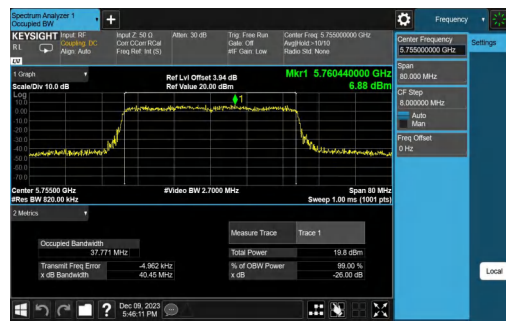

Test Report

Report No.: PD20230213RF04
Report Version: 01

Test Report

Report No.: PD20230213RF04
Report Version: 01

Test Report

Report No.: PD20230213RF04
Report Version: 01

11AX80MIMO-Ant2-5290

11AX80MIMO-Ant1-5530