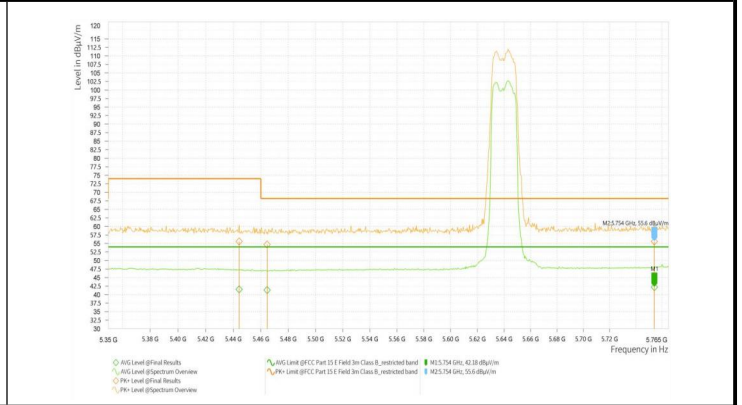

Wi-Fi 5G_11AC20_5745