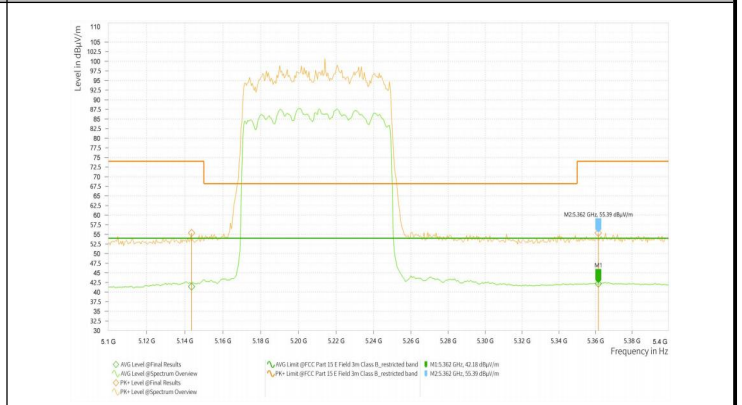

Report No.: PD20230213RF04
Report Version: 01

Wi-Fi 5G_11AX40_5670

Wi-Fi 5G_11AX40_5755

Wi-Fi 5G_11AX40_5795

Wi-Fi 5G_11AX80_5210

Wi-Fi 5G_11AX80_5290

Wi-Fi 5G_11AX80_5530

Test Report