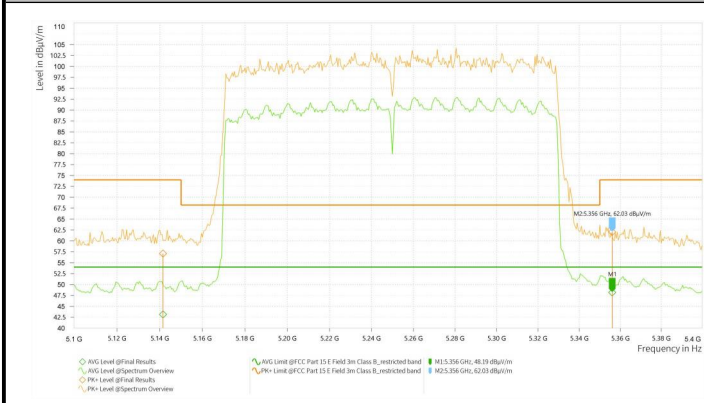

Report No.: PD20230213RF04

Report Version: 01

Wi-Fi 5G_11AX80_5610

Wi-Fi 5G_11AX80_5775

Wi-Fi 5G_11AX160_5250

Wi-Fi 5G_11AX160_5570

Part RU

Test Report