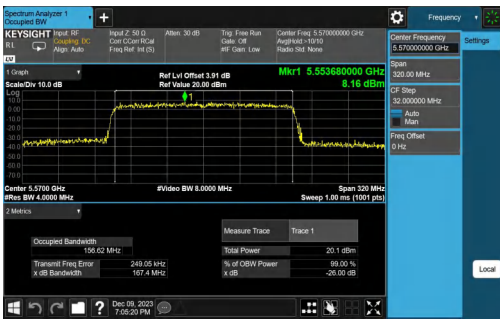

Test Report

Report No.: PD20230213RF04
Report Version: 01

/