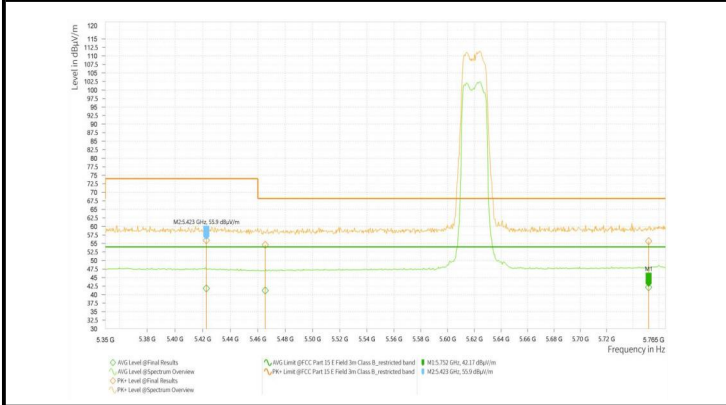

Test Report

Report No.: PD20230213RF04

Report Version: 01

Wi-Fi 5G_11AX80_5610_484RU	5,448.770	54.48	74.00	19.52	41.07	54.00	12.93	H	236.8
	5,464.125	55.18	68.20	13.02	41.03	54.00	12.97	H	261.3
	5,755.870	54.91	68.20	13.29	41.94	54.00	12.06	H	19.8
Wi-Fi 5G_11AX160_5250_996RU	5,128.000	66.45	74.00	7.55	45.86	54.00	8.14	V	0
	5,391.500	67.82	74.00	6.18	46.42	54.00	7.58	V	164.6
Wi-Fi 5G_11AX160_5570_996RU	5,437.150	61.00	74.00	13.00	41.85	54.00	12.15	V	222.9
	5,462.050	62.37	68.20	5.83	41.82	54.00	12.18	V	44.8
	5,726.820	57.93	68.20	10.27	41.72	54.00	12.28	V	237.4
Wi-Fi 5G_11AX80_5775_484RU_left	5,641.656	55.18	68.20	13.02	41.43	54.00	12.57	H	3
	5,681.469	60.30	91.52	31.22	41.97	54.00	12.03	V	145.6
	5,711.938	60.42	108.54	48.13	44.52	54.00	9.48	V	184.2
	5,726.156	71.40	200.00	128.60	46.60	54.00	7.4	V	58.7
	5,852.906	58.83	115.57	56.74	43.32	54.00	10.68	V	216.2
	5,866.719	55.62	107.52	51.90	42.28	54.00	11.72	H	80
	5,896.781	56.66	89.04	32.38	42.69	54.00	11.31	V	303.1
	5,940.250	56.43	68.20	11.77	42.69	54.00	11.31	V	128.5
Wi-Fi 5G_11AX80_5775_484RU_right	5,640.031	54.60	68.20	13.60	41.37	54.00	12.63	H	8.5
	5,675.375	54.86	87.02	32.15	41.31	54.00	12.69	H	159.7
	5,714.375	60.53	109.23	48.70	42.63	54.00	11.37	V	15.4
	5,722.500	64.86	116.50	51.64	43.74	54.00	10.26	V	217
	5,853.313	61.57	114.65	53.08	42.61	54.00	11.39	V	194.1
	5,872.813	60.59	105.81	45.22	42.67	54.00	11.33	V	212.8
	5,894.750	55.78	90.55	34.77	42.30	54.00	11.7	H	86.5
	5,933.344	56.14	68.20	12.06	42.15	54.00	11.85	H	134

Test Graphs

Test Report

Report No.: PD20230213RF04
Report Version: 01

Test Report

Report No.: PD20230213RF04

Report Version: 01

Test Report

Report No.: PD20230213RF04
Report Version: 01