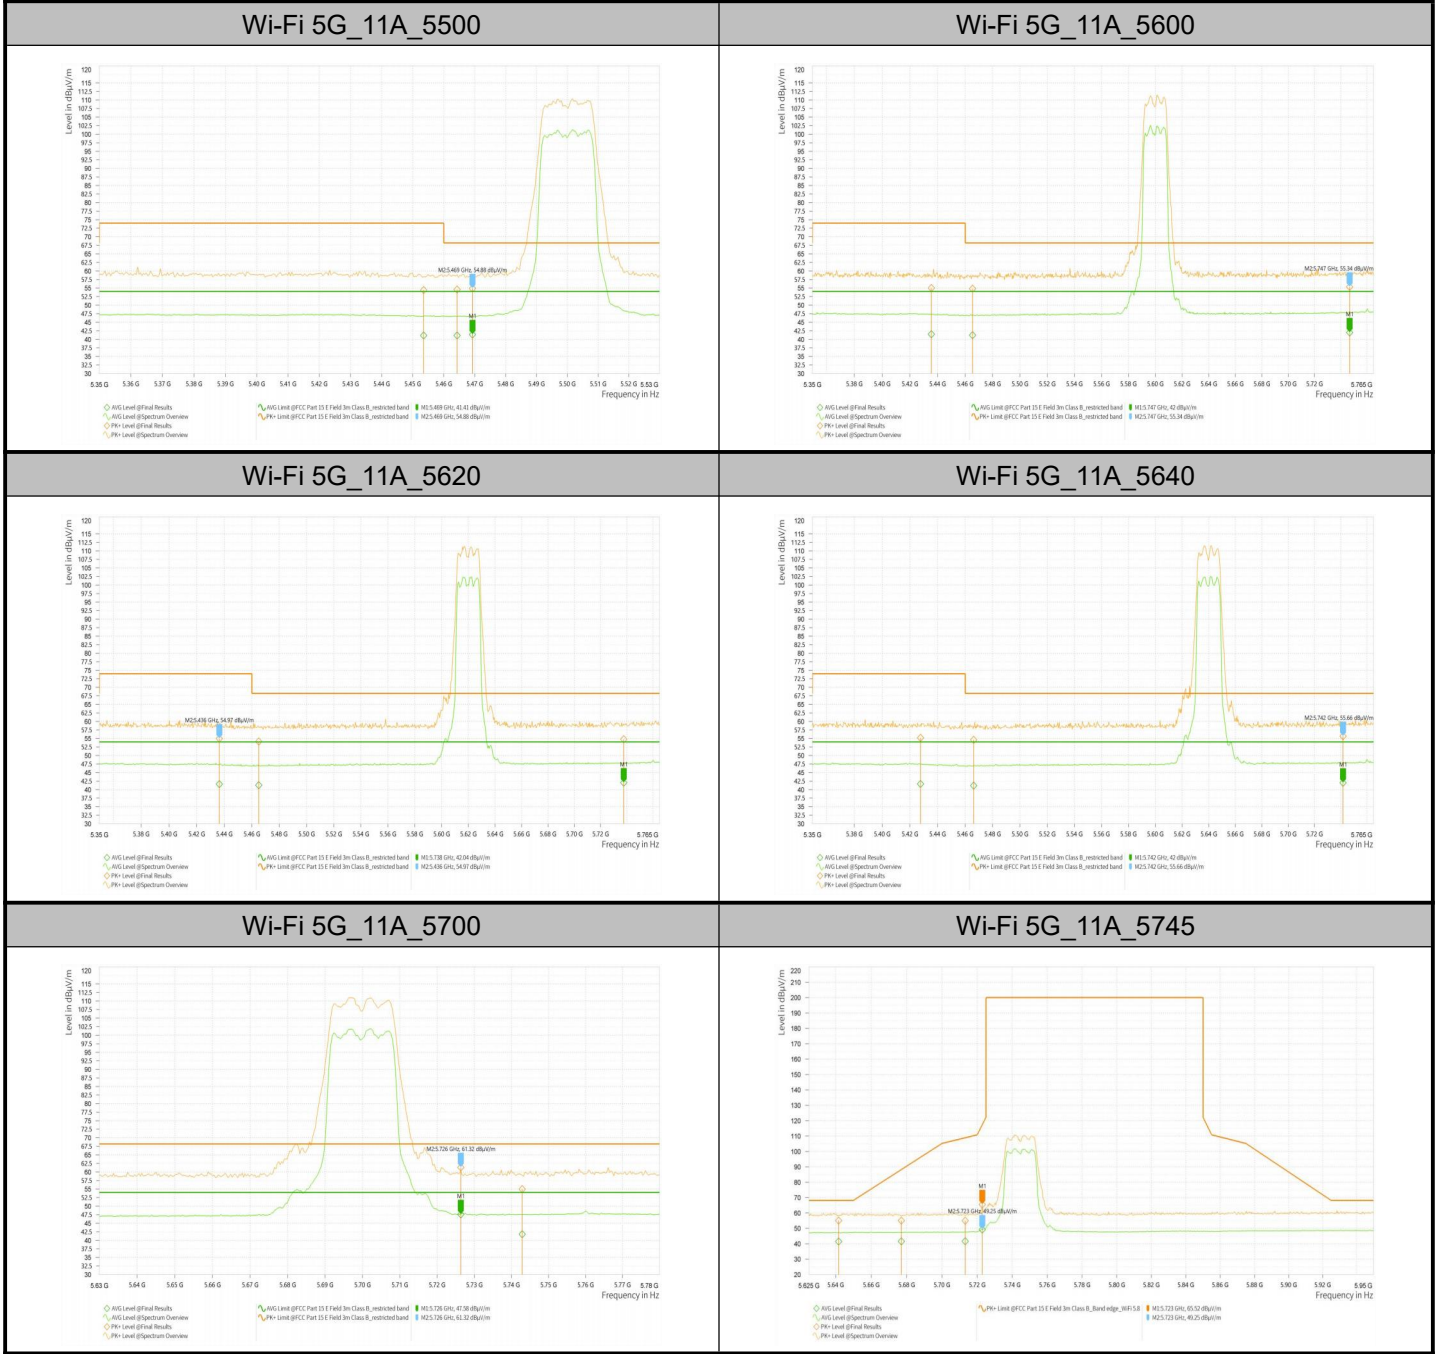

Test Report

Report No.: PD20230213RF04
Report Version: 01