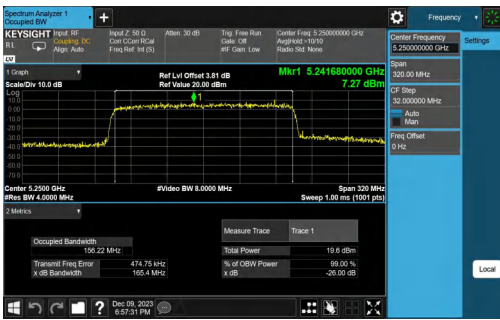

11AX160MIMO-Ant2-5570