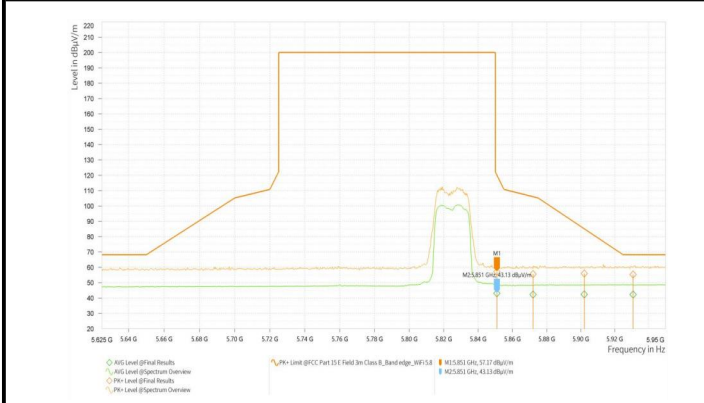

Wi-Fi 5G_11AX40_5310