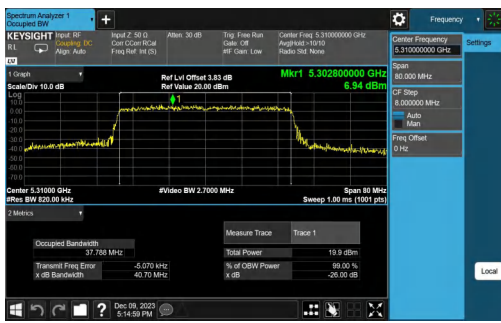

Test Report

Report No.: PD20230213RF04
Report Version: 01

Test Report

Report No.: PD20230213RF04
Report Version: 01

Test Report

Report No.: PD20230213RF04
Report Version: 01

11AX80MIMO-Ant2-5290

11AX80MIMO-Ant1-5530