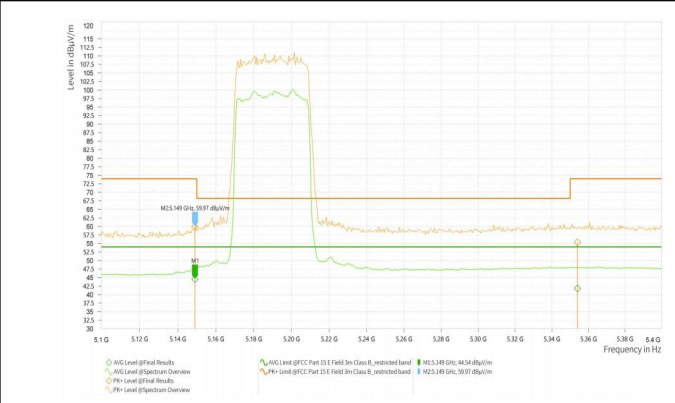

Report No.: PD20230213RF04
Report Version: 01

Wi-Fi 5G_11AX20_5825

Wi-Fi 5G_11AX40_5190

Wi-Fi 5G_11AX40_5310

Wi-Fi 5G_11AX40_5510

Wi-Fi 5G_11AX40_5590

Wi-Fi 5G_11AX40_5630

Test Report