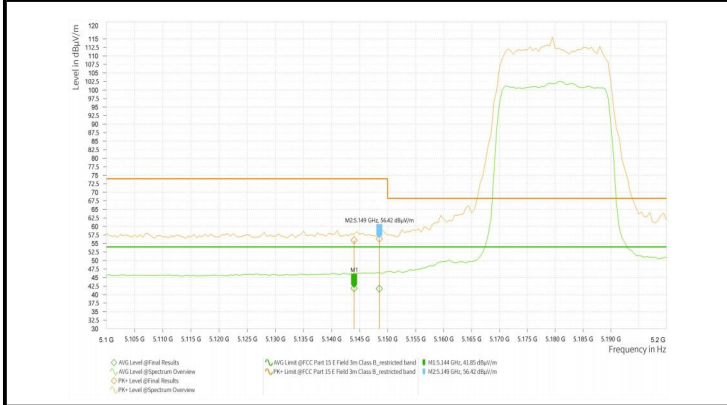

Test Report

Report No.: PD20230213RF04
Report Version: 01

Wi-Fi 5G_11AX20_5500