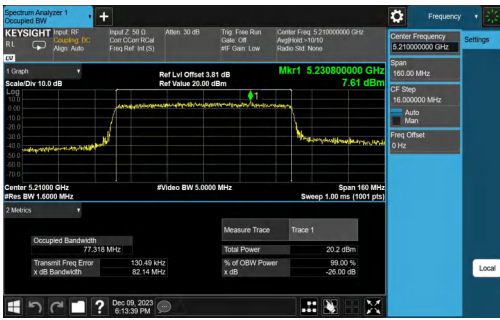

Test Report

Report No.: PD20230213RF04
Report Version: 01

Test Report

Report No.: PD20230213RF04
Report Version: 01

Test Report

Report No.: PD20230213RF04
Report Version: 01

11AX80MIMO-Ant2-5290

11AX80MIMO-Ant1-5530