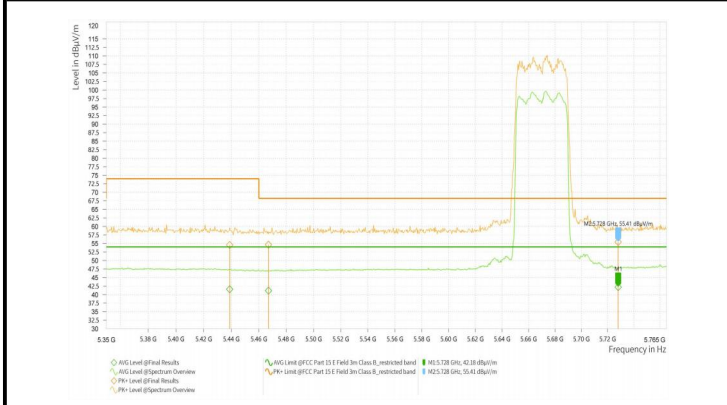

Wi-Fi 5G_11AX40_5795