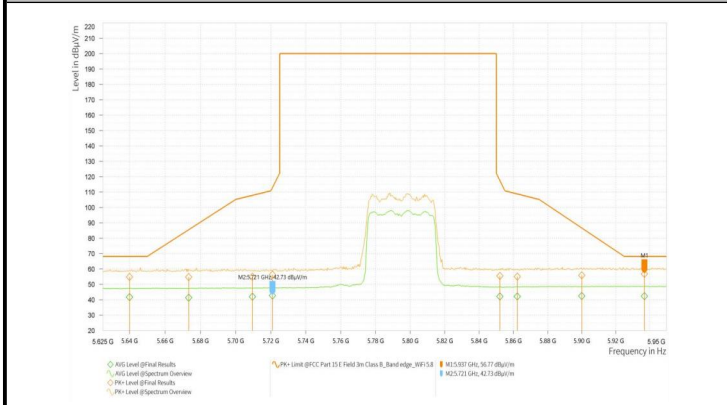

Report No.: PD20230213RF04
Report Version: 01

Wi-Fi 5G_11AX40_5670

Wi-Fi 5G_11AX40_5755

Wi-Fi 5G_11AX40_5795

Wi-Fi 5G_11AX80_5210

Wi-Fi 5G_11AX80_5290

Wi-Fi 5G_11AX80_5530

Test Report