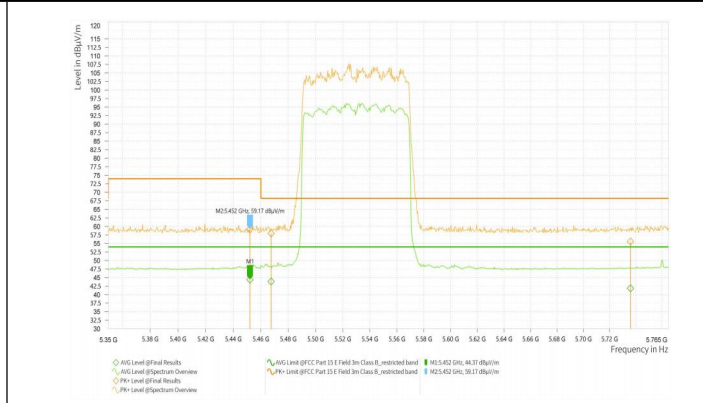

Wi-Fi 5G_11AX80_5775