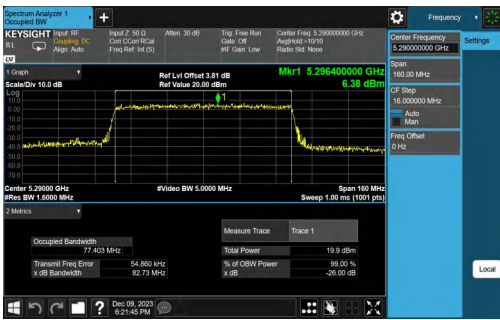

Test Report

Report No.: PD20230213RF04
Report Version: 01

Test Report

Report No.: PD20230213RF04
Report Version: 01

Test Report

Report No.: PD20230213RF04
Report Version: 01

11AX80MIMO-Ant2-5290

11AX80MIMO-Ant1-5530