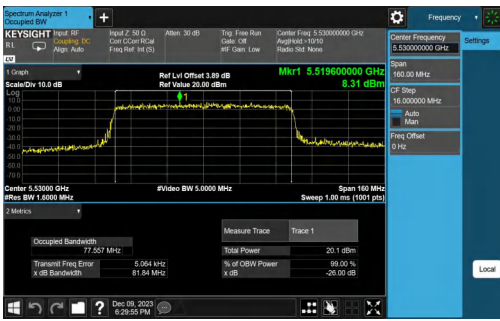

11AX80MIMO-Ant2-5610