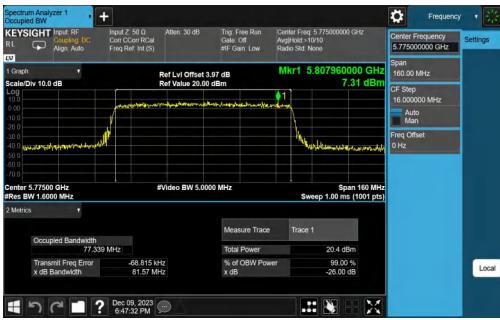

11AX80MIMO-Ant2-5530

11AX80MIMO-Ant1-5610

11AX80MIMO-Ant2-5610

11AX80MIMO-Ant1-5610

11AX80MIMO-Ant2-5775

11AX160MIMO-Ant1-5250

Test Report

Report No.: PD20230213RF04
Report Version: 01