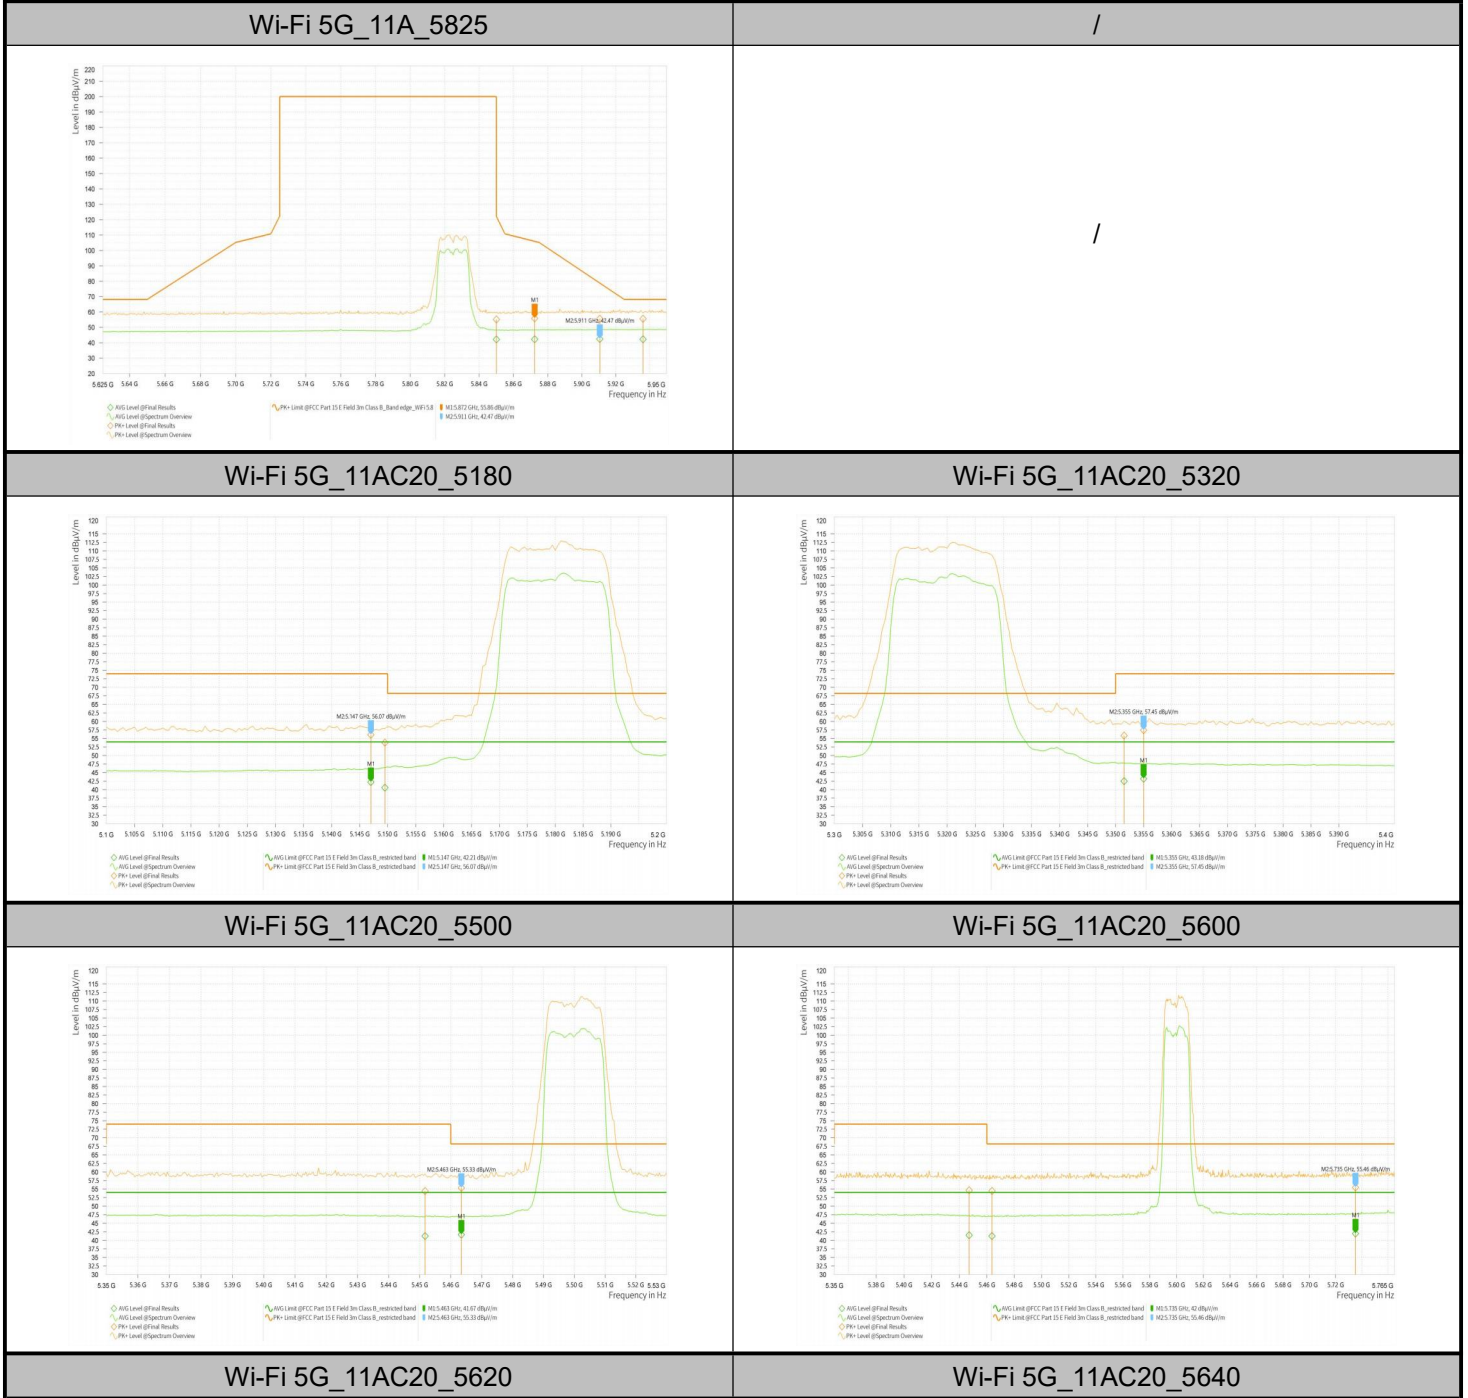

Test Report

Report No.: PD20230213RF04

Report Version: 01

Wi-Fi 5G_11AX80_5610_484RU	5,448.770	54.48	74.00	19.52	41.07	54.00	12.93	H	236.8
	5,464.125	55.18	68.20	13.02	41.03	54.00	12.97	H	261.3
	5,755.870	54.91	68.20	13.29	41.94	54.00	12.06	H	19.8
Wi-Fi 5G_11AX160_5250_996RU	5,128.000	66.45	74.00	7.55	45.86	54.00	8.14	V	0
	5,391.500	67.82	74.00	6.18	46.42	54.00	7.58	V	164.6
Wi-Fi 5G_11AX160_5570_996RU	5,437.150	61.00	74.00	13.00	41.85	54.00	12.15	V	222.9
	5,462.050	62.37	68.20	5.83	41.82	54.00	12.18	V	44.8
	5,726.820	57.93	68.20	10.27	41.72	54.00	12.28	V	237.4
Wi-Fi 5G_11AX80_5775_484RU_left	5,641.656	55.18	68.20	13.02	41.43	54.00	12.57	H	3
	5,681.469	60.30	91.52	31.22	41.97	54.00	12.03	V	145.6
	5,711.938	60.42	108.54	48.13	44.52	54.00	9.48	V	184.2
	5,726.156	71.40	200.00	128.60	46.60	54.00	7.4	V	58.7
	5,852.906	58.83	115.57	56.74	43.32	54.00	10.68	V	216.2
	5,866.719	55.62	107.52	51.90	42.28	54.00	11.72	H	80
	5,896.781	56.66	89.04	32.38	42.69	54.00	11.31	V	303.1
	5,940.250	56.43	68.20	11.77	42.69	54.00	11.31	V	128.5
Wi-Fi 5G_11AX80_5775_484RU_right	5,640.031	54.60	68.20	13.60	41.37	54.00	12.63	H	8.5
	5,675.375	54.86	87.02	32.15	41.31	54.00	12.69	H	159.7
	5,714.375	60.53	109.23	48.70	42.63	54.00	11.37	V	15.4
	5,722.500	64.86	116.50	51.64	43.74	54.00	10.26	V	217
	5,853.313	61.57	114.65	53.08	42.61	54.00	11.39	V	194.1
	5,872.813	60.59	105.81	45.22	42.67	54.00	11.33	V	212.8
	5,894.750	55.78	90.55	34.77	42.30	54.00	11.7	H	86.5
	5,933.344	56.14	68.20	12.06	42.15	54.00	11.85	H	134

Test Graphs

Test Report

Report No.: PD20230213RF04
Report Version: 01

Test Report

Report No.: PD20230213RF04

Report Version: 01

Test Report

Report No.: PD20230213RF04
Report Version: 01

Wi-Fi 5G_11AC20_5700

Wi-Fi 5G_11AC20_5745

Wi-Fi 5G_11AC20_5825

Wi-Fi 5G_11AC40_5190

Wi-Fi 5G_11AC40_5310

Wi-Fi 5G_11AC40_5510

Test Report

Report No.: PD20230213RF04
Report Version: 01