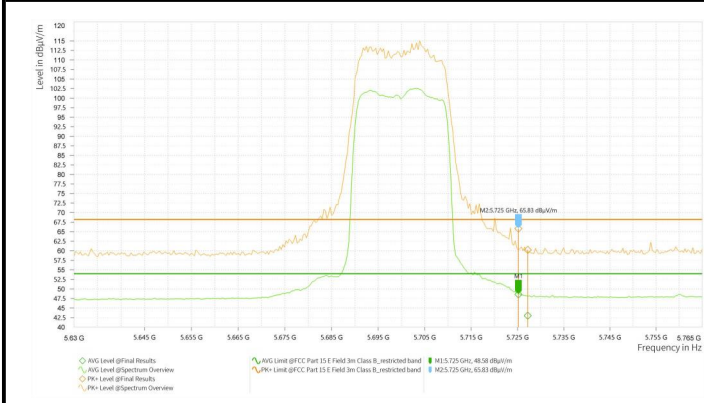

Test Report

Report No.: PD20230213RF04
Report Version: 01

Wi-Fi 5G_11AX20_5825