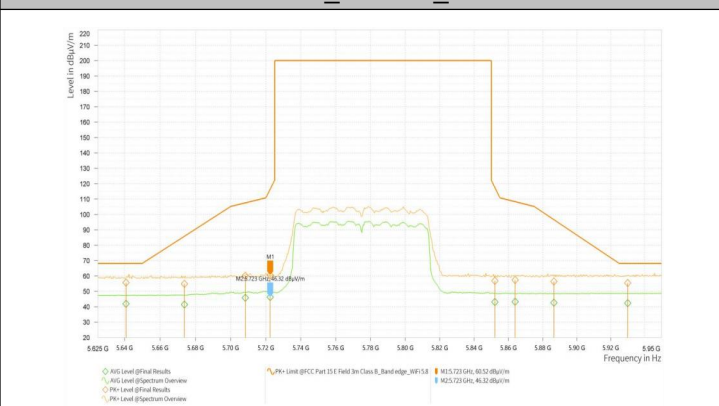

Wi-Fi 5G_11AC40_5590

Wi-Fi 5G_11AC40_5630

Wi-Fi 5G_11AC40_5670

Wi-Fi 5G_11AC40_5755

Wi-Fi 5G_11AC40_5795

Wi-Fi 5G_11AC80_5210

Test Report

Report No.: PD20230213RF04

Report Version: 01

Wi-Fi 5G_11AC80_5290

Wi-Fi 5G_11AC80_5530

Wi-Fi 5G_11AC80_5610

Wi-Fi 5G_11AC80_5775

Wi-Fi 5G_11AX20_5180

Wi-Fi 5G_11AX20_5320

Test Report