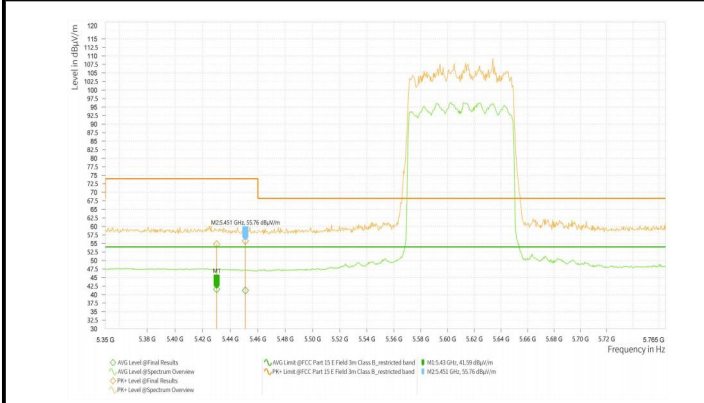

Report No.: PD20230213RF04

Report Version: 01

Wi-Fi 5G_11AX80_5610

Wi-Fi 5G_11AX80_5775

Wi-Fi 5G_11AX160_5250

Wi-Fi 5G_11AX160_5570

Part RU

Test Report