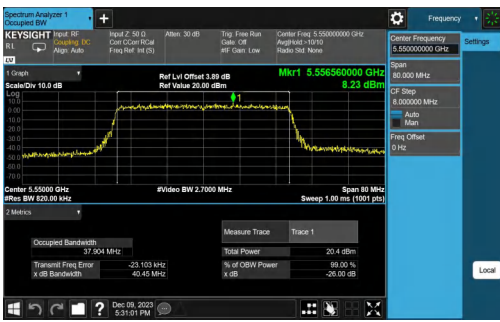

Test Report

Report No.: PD20230213RF04
Report Version: 01

Test Report

Report No.: PD20230213RF04
Report Version: 01

Test Report

Report No.: PD20230213RF04
Report Version: 01

11AX80MIMO-Ant2-5290

11AX80MIMO-Ant1-5530