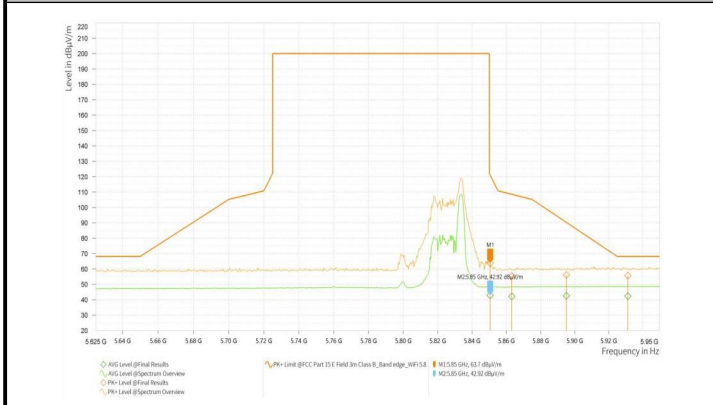

Test Report

Report No.: PD20230213RF04
Report Version: 01

Wi-Fi 5G_11AX20_5745_52RU

Wi-Fi 5G_11AX20_5825_106RU

Wi-Fi 5G_11AX20_5825_26RU

Wi-Fi 5G_11AX20_5825_52RU

Wi-Fi 5G_11AX40_5190_242RU

Wi-Fi 5G_11AX40_5310_242RU