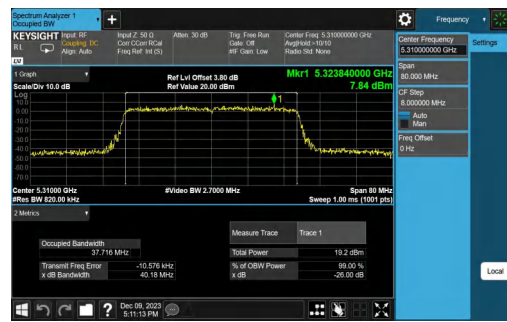

Test Report

Report No.: PD20230213RF04
Report Version: 01

Test Report

Report No.: PD20230213RF04
Report Version: 01

Test Report

Report No.: PD20230213RF04
Report Version: 01

11AX80MIMO-Ant2-5290

11AX80MIMO-Ant1-5530