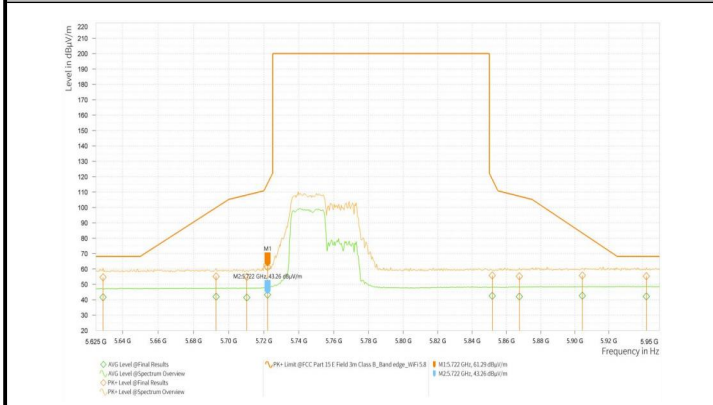

Test Report

Report No.: PD20230213RF04
Report Version: 01

Wi-Fi 5G_11AX40_5510_242RU

Wi-Fi 5G_11AX40_5670_242RU

Wi-Fi 5G_11AX40_5755_242RU

Wi-Fi 5G_11AX40_5795_242RU

Wi-Fi 5G_11AX80_5210_484RU

Wi-Fi 5G_11AX80_5290_484RU