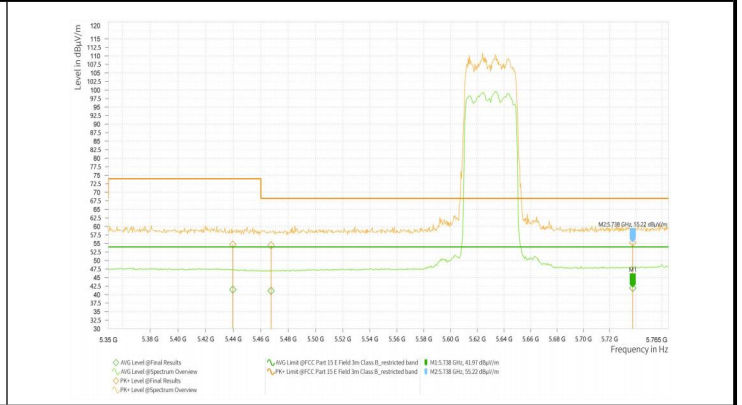

Wi-Fi 5G_11AX40_5755