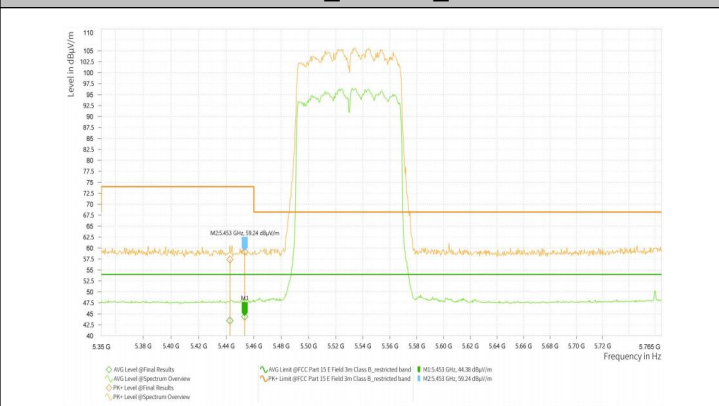

Wi-Fi 5G_11AC40_5590

Wi-Fi 5G_11AC40_5630

Wi-Fi 5G_11AC40_5670

Wi-Fi 5G_11AC40_5755

Wi-Fi 5G_11AC40_5795

Wi-Fi 5G_11AC80_5210

Test Report

Report No.: PD20230213RF04

Report Version: 01

Wi-Fi 5G_11AC80_5290

Wi-Fi 5G_11AC80_5530

Wi-Fi 5G_11AC80_5610

Wi-Fi 5G_11AC80_5775

Wi-Fi 5G_11AX20_5180

Wi-Fi 5G_11AX20_5320

Test Report