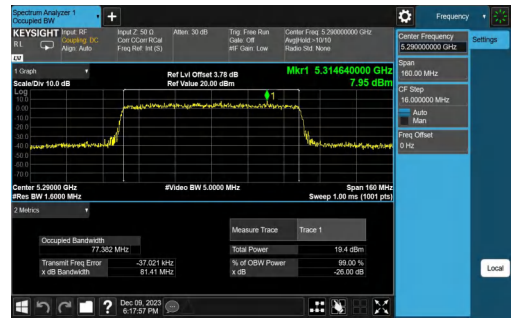

Test Report

Report No.: PD20230213RF04
Report Version: 01

Test Report

Report No.: PD20230213RF04
Report Version: 01

Test Report

Report No.: PD20230213RF04
Report Version: 01

11AX80MIMO-Ant2-5290

11AX80MIMO-Ant1-5530