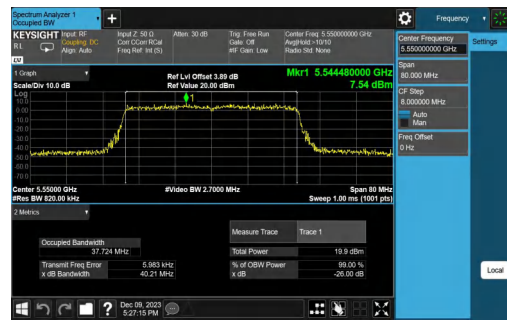

Test Report

Report No.: PD20230213RF04
Report Version: 01

Test Report

Report No.: PD20230213RF04
Report Version: 01

Test Report

Report No.: PD20230213RF04
Report Version: 01

11AX80MIMO-Ant2-5290

11AX80MIMO-Ant1-5530