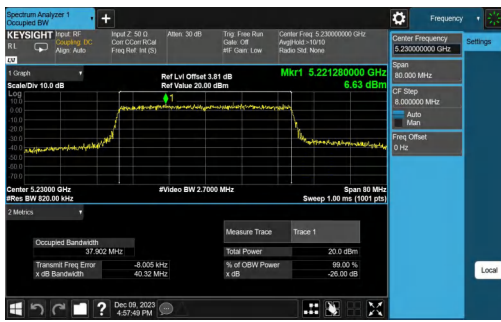

Test Report

Report No.: PD20230213RF04
Report Version: 01

Test Report

Report No.: PD20230213RF04
Report Version: 01

Test Report

Report No.: PD20230213RF04
Report Version: 01

11AX80MIMO-Ant2-5290

11AX80MIMO-Ant1-5530