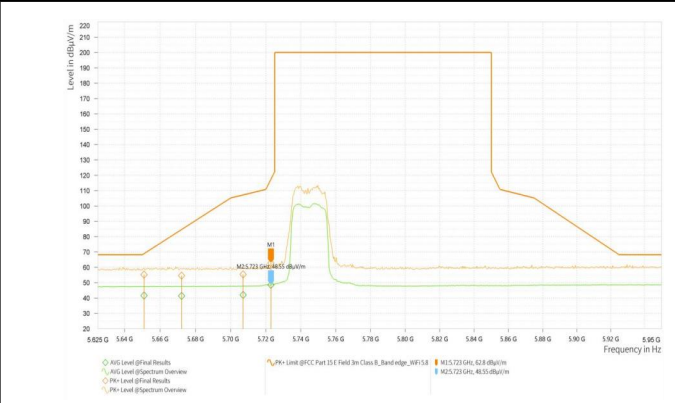

Wi-Fi 5G_11AX40_5190