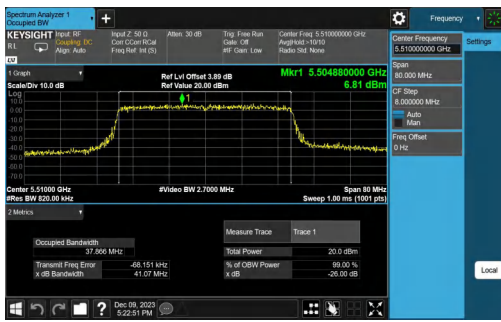

Test Report

Report No.: PD20230213RF04
Report Version: 01

Test Report

Report No.: PD20230213RF04
Report Version: 01

Test Report

Report No.: PD20230213RF04
Report Version: 01

11AX80MIMO-Ant2-5290

11AX80MIMO-Ant1-5530