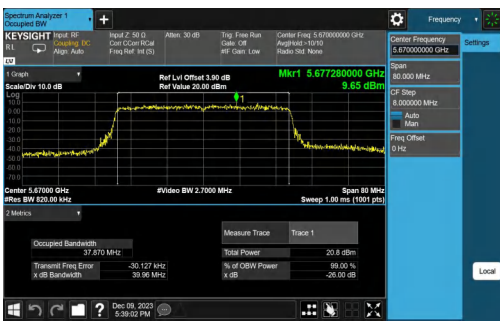

Test Report

Report No.: PD20230213RF04
Report Version: 01

Test Report

Report No.: PD20230213RF04
Report Version: 01

Test Report

Report No.: PD20230213RF04
Report Version: 01

11AX80MIMO-Ant2-5290

11AX80MIMO-Ant1-5530