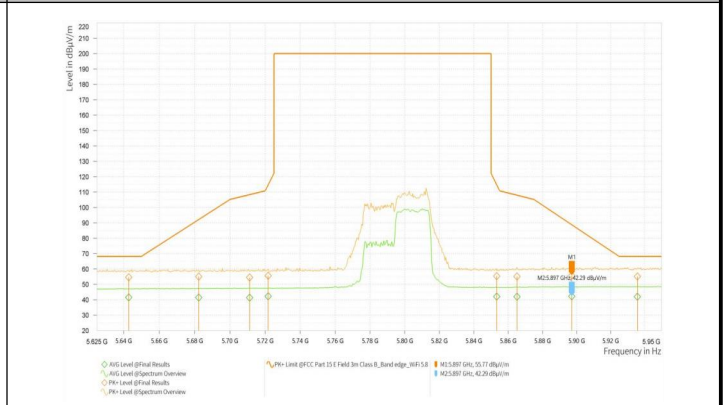

Test Report

Report No.: PD20230213RF04
Report Version: 01

Wi-Fi 5G_11AX40_5510_242RU

Wi-Fi 5G_11AX40_5670_242RU

Wi-Fi 5G_11AX40_5755_242RU

Wi-Fi 5G_11AX40_5795_242RU

Wi-Fi 5G_11AX80_5210_484RU

Wi-Fi 5G_11AX80_5290_484RU