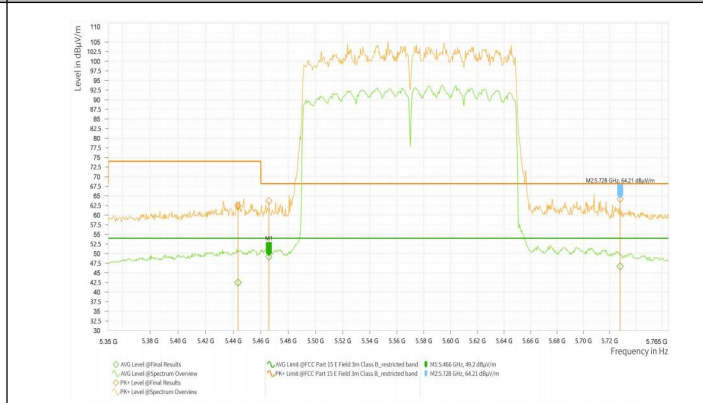

Report No.: PD20230213RF04

Report Version: 01

Wi-Fi 5G_11AX80_5610

Wi-Fi 5G_11AX80_5775

Wi-Fi 5G_11AX160_5250

Wi-Fi 5G_11AX160_5570

Part RU

Test Report