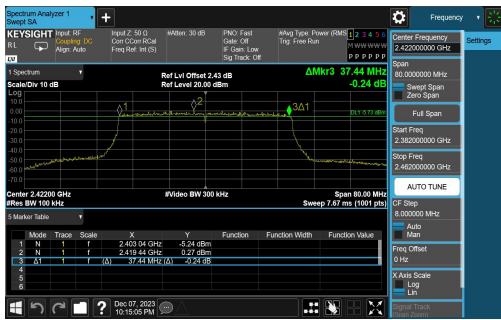

11AX40MIMO-Ant1-2422-PASS

11AX40MIMO-Ant2-2422-PASS

11AX40MIMO-Ant1-2437-PASS

11AX40MIMO-Ant2-2437-PASS

11AX40MIMO-Ant1-2452-PASS

11AX40MIMO-Ant2-2452-PASS

Test Graphs_99% Bandwidth

11B-CDD-Ant1-2412