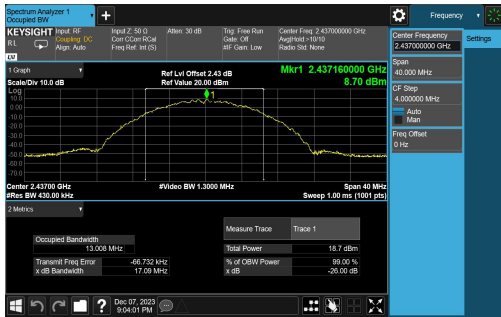

11B-CDD-Ant1-2437