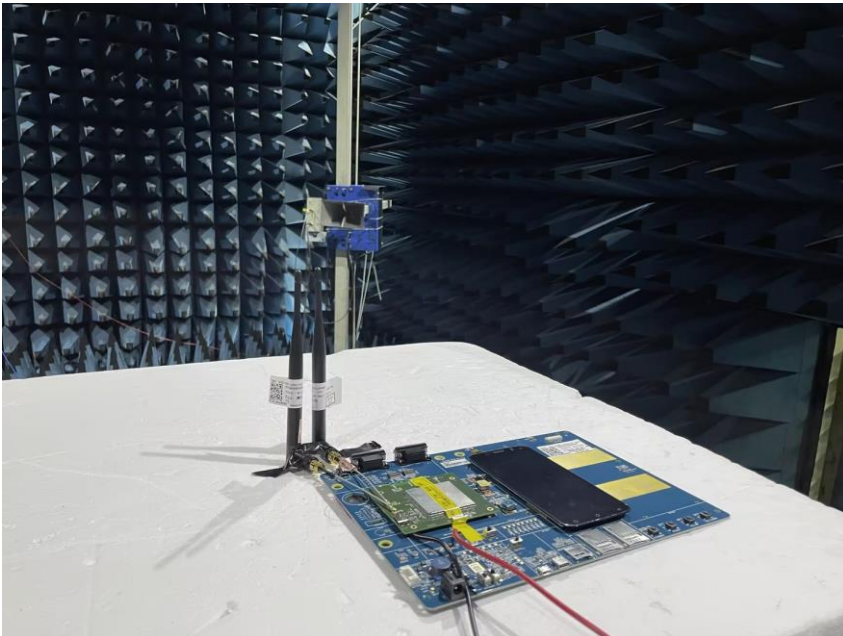

Appendix

Photographs of Test Setup for KSCR2312002305AT

Test Model No.: SG560D-WF

Test Setup Photo

Radiated Emissions (Below 1GHz)

Radiated Emissions (Above 1GHz)

26dB Emission bandwidth

99% Bandwidth