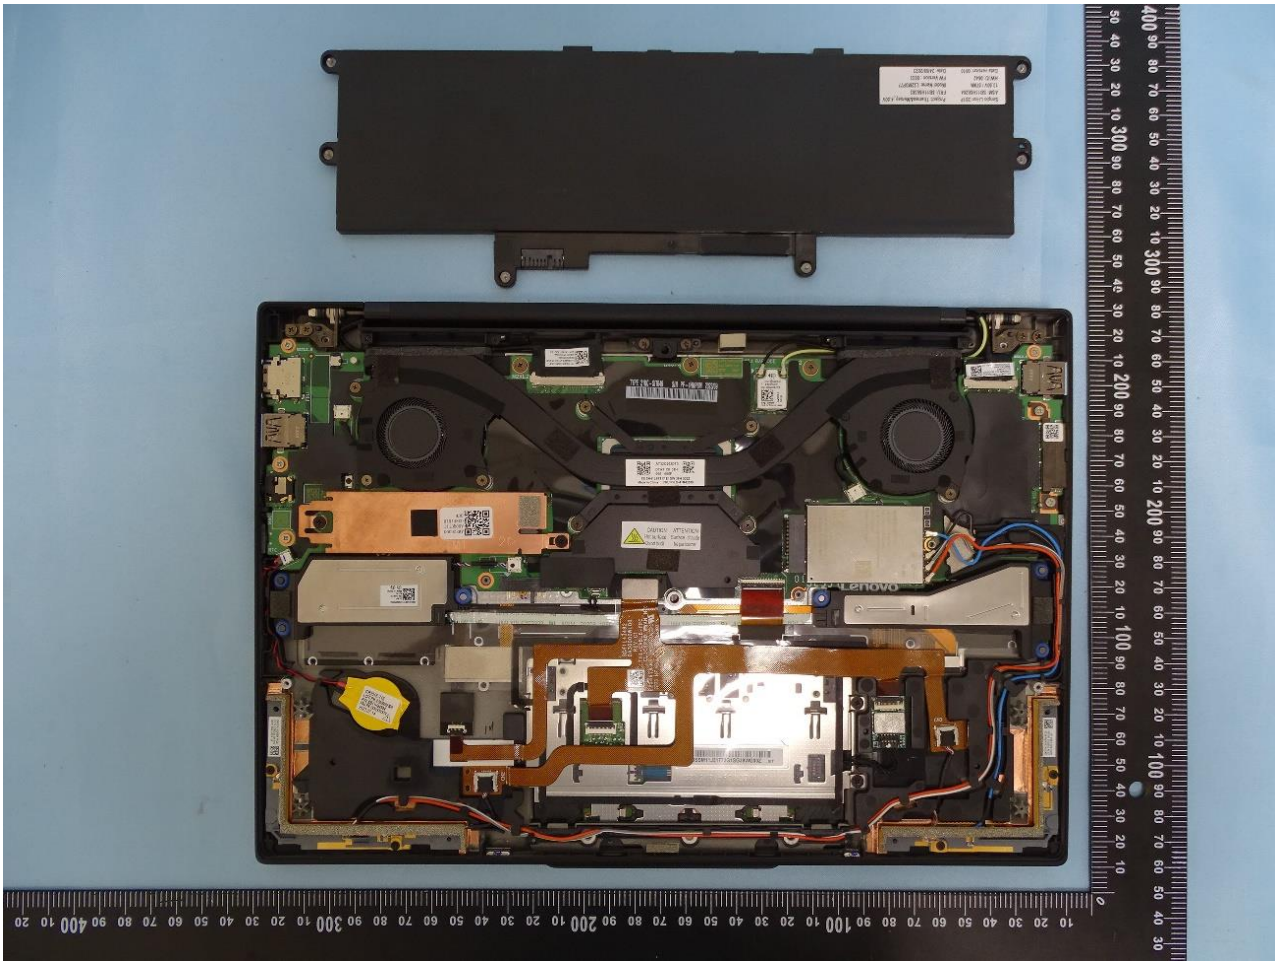

3. Internal Photograph of the Host

Amphenol and AWAN Antenna

Host with WWAN Module (RM520N-GL), WLAN Module (AX211D2W) and NFC Module (T77H747)

NFC Module (T77H747)

Host with WWAN Module (RM520N-GL), WLAN Module (BE200D2W) and NFC Module (T77H747)

NFC Module (T77H747)

WWAN Main and MIMO 1 Antenna for Amphenol Antenna

WWAN Aux., MIMO 2 and GNSS Antenna for Amphenol Antenna

WLAN Main Antenna for Amphenol Antenna

WLAN Aux. and Bluetooth Antenna for Amphenol Antenna