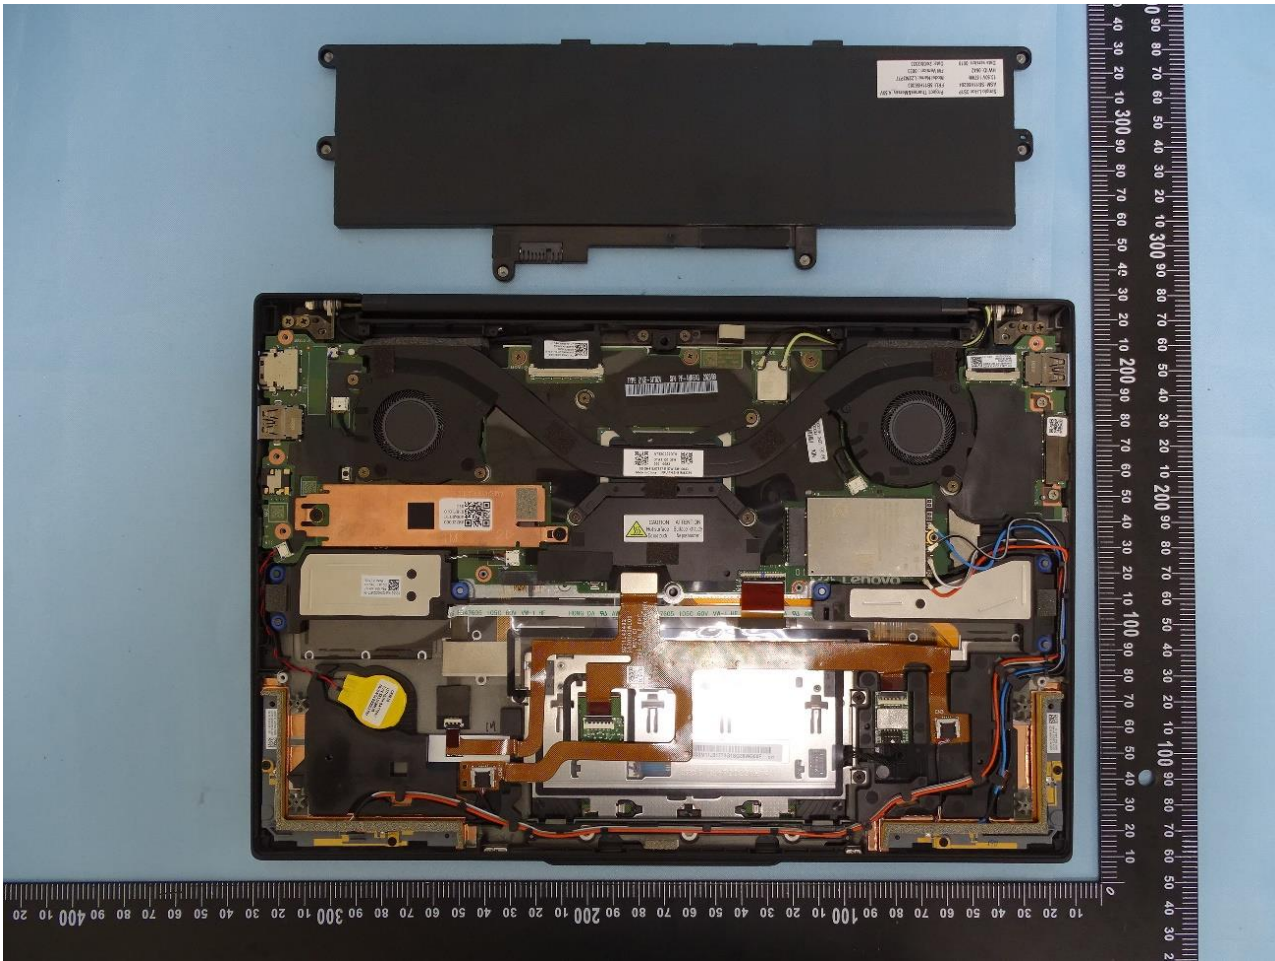

3. Internal Photograph of the Host

Amphenol and AWAN Antenna

Host with WWAN Module (RM520N-GL), WLAN Module (AX211D2W) and NFC Module (T77H747)

NFC Module (T77H747)

Host with WWAN Module (RM520N-GL), WLAN Module (BE200D2W) and NFC Module (T77H747)

NFC Module (T77H747)

WWAN Main and MIMO 1 Antenna for Amphenol Antenna

WWAN Aux., MIMO 2 and GNSS Antenna for Amphenol Antenna

WLAN Main Antenna for Amphenol Antenna

WLAN Aux. and Bluetooth Antenna for Amphenol Antenna