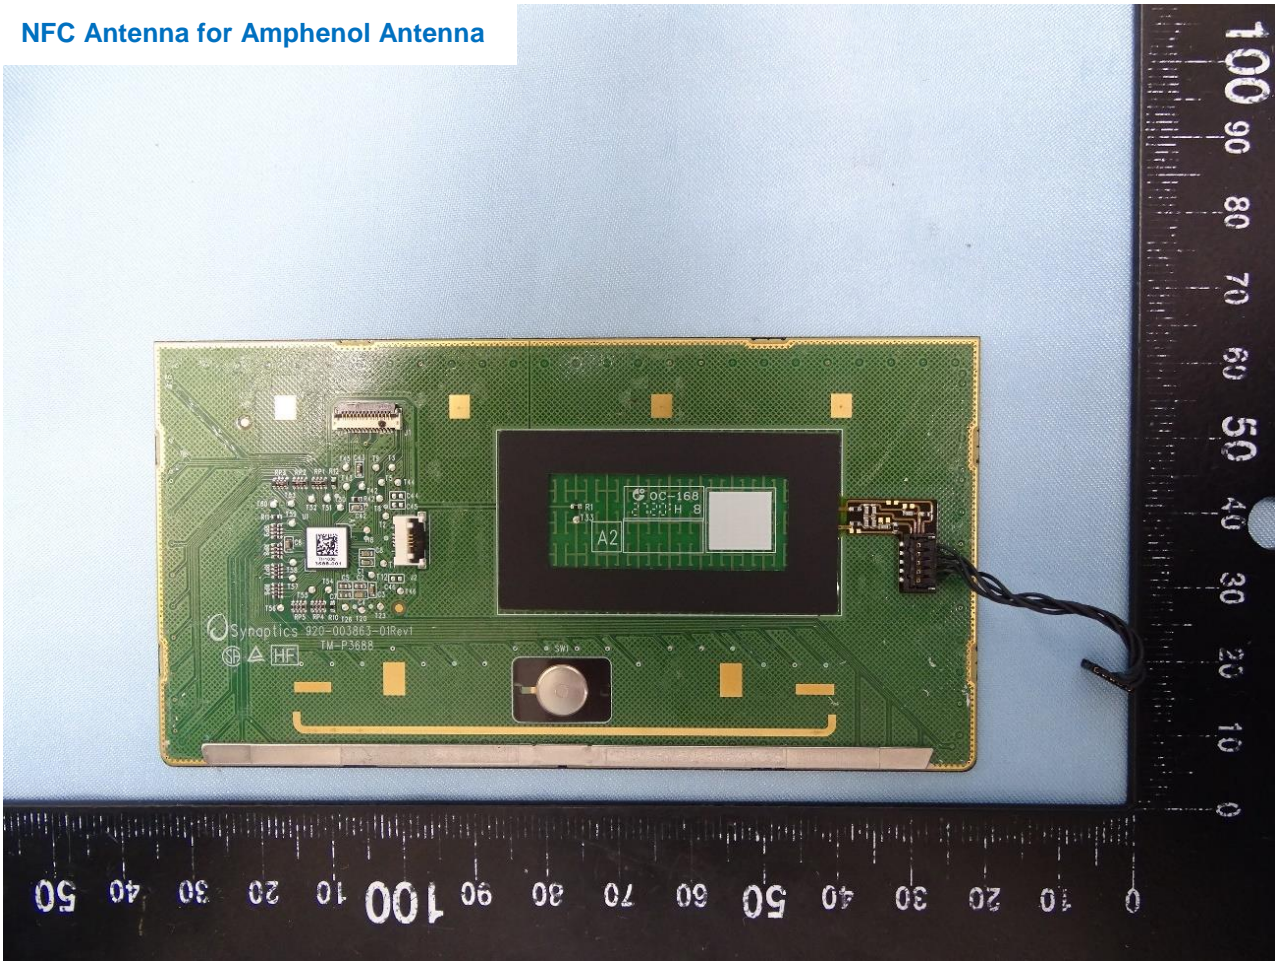

NFC Antenna for Amphenol Antenna