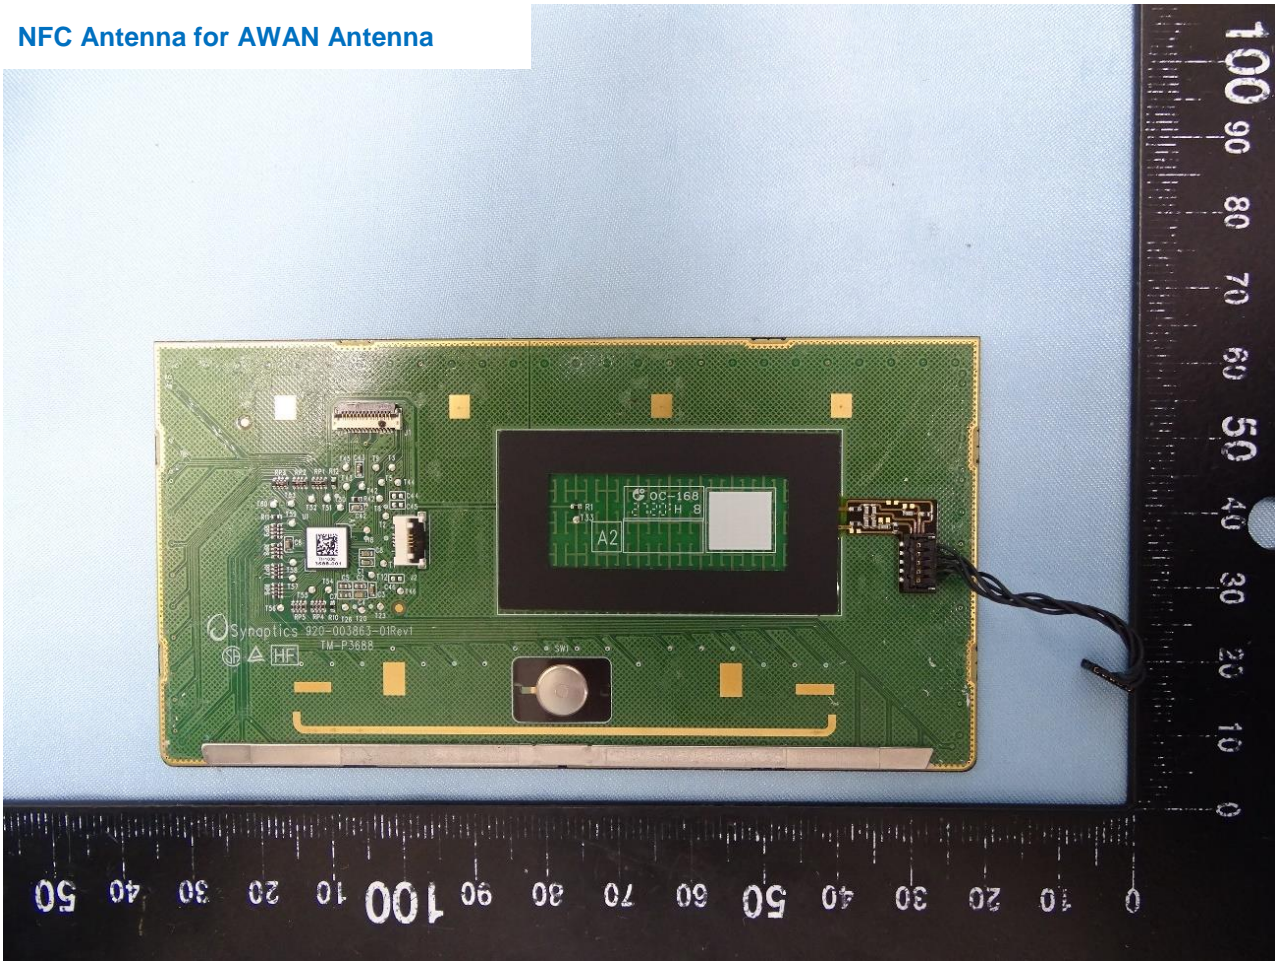

NFC Antenna for AWAN Antenna

————THE END————