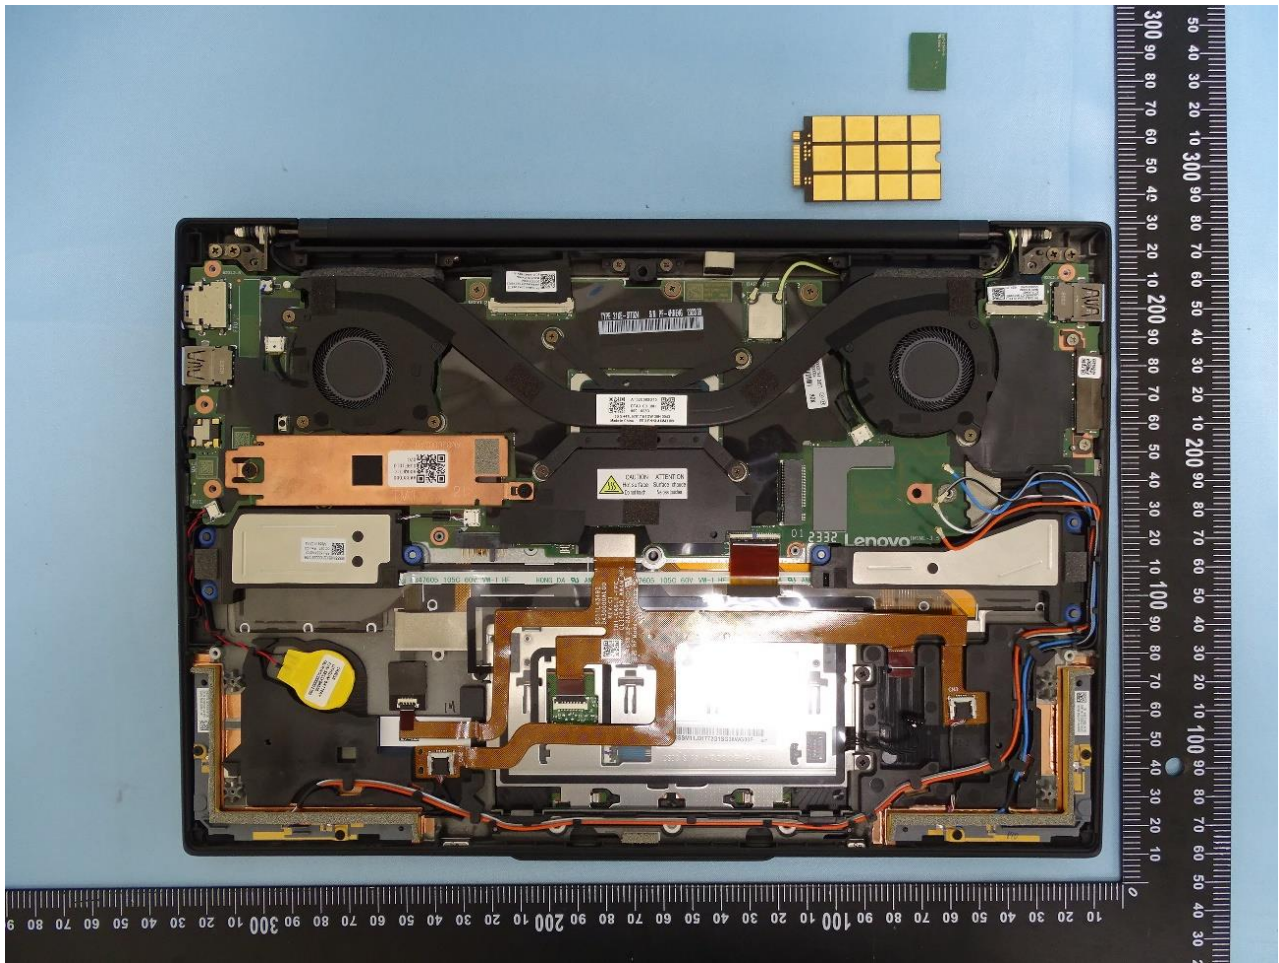

3. Internal Photograph of the Host

Amphenol and AWAN Antenna

Host with WWAN Module (RM520N-GL), WLAN Module (AX211D2W) and NFC Module (T77H747)

NFC Module (T77H747)

Host with WWAN Module (RM520N-GL), WLAN Module (BE200D2W) and NFC Module (T77H747)

NFC Module (T77H747)

WWAN Main and MIMO 1 Antenna for Amphenol Antenna

WWAN Aux., MIMO 2 and GNSS Antenna for Amphenol Antenna

WLAN Main Antenna for Amphenol Antenna

WLAN Aux. and Bluetooth Antenna for Amphenol Antenna