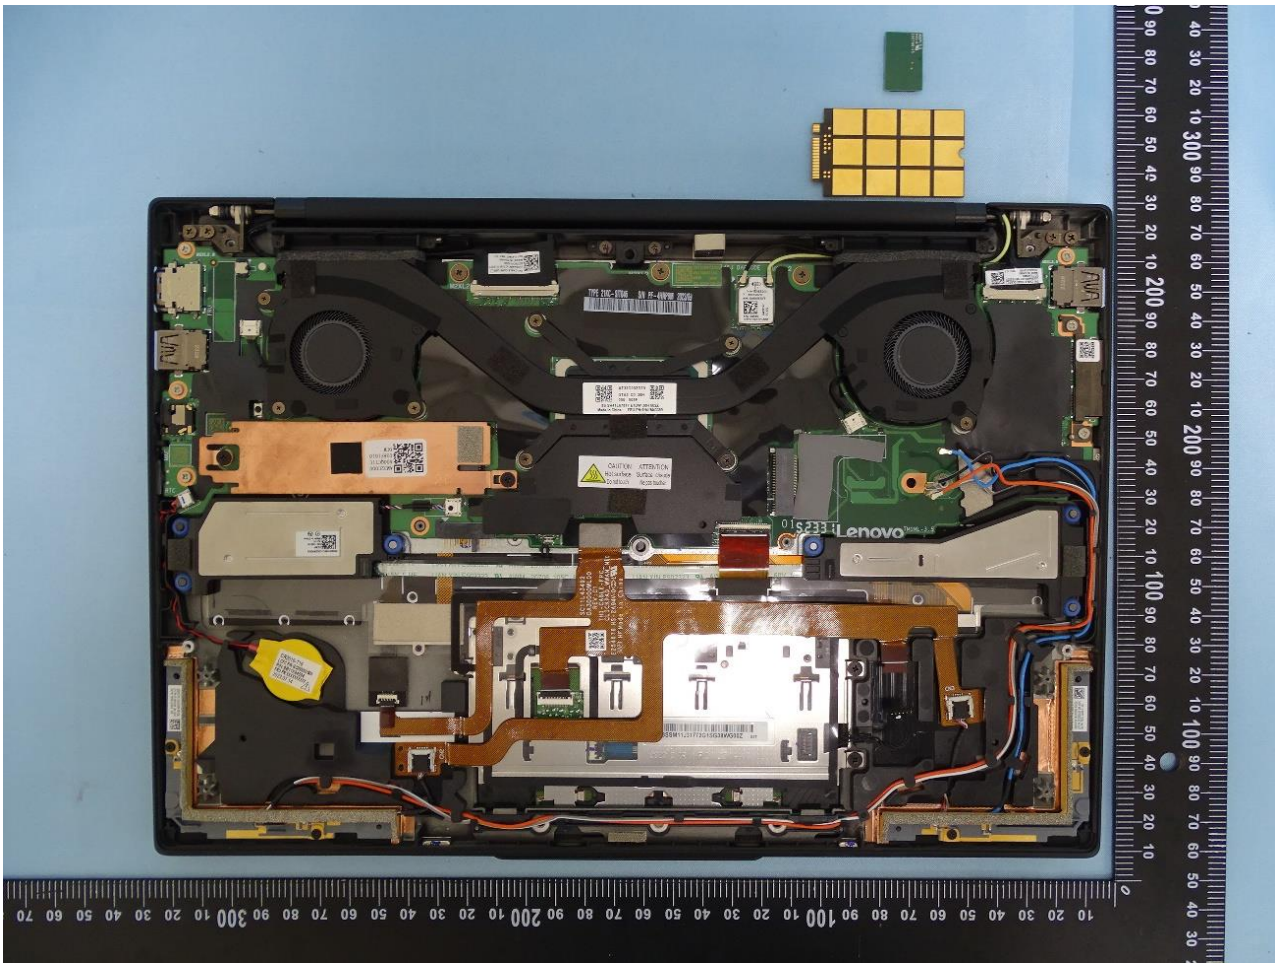

3. Internal Photograph of the Host

Amphenol and AWAN Antenna

Host with WWAN Module (RM520N-GL), WLAN Module (AX211D2W) and NFC Module (T77H747)

NFC Module (T77H747)

Host with WWAN Module (RM520N-GL), WLAN Module (BE200D2W) and NFC Module (T77H747)

NFC Module (T77H747)

WWAN Main and MIMO 1 Antenna for Amphenol Antenna

WWAN Aux., MIMO 2 and GNSS Antenna for Amphenol Antenna

WLAN Main Antenna for Amphenol Antenna

WLAN Aux. and Bluetooth Antenna for Amphenol Antenna