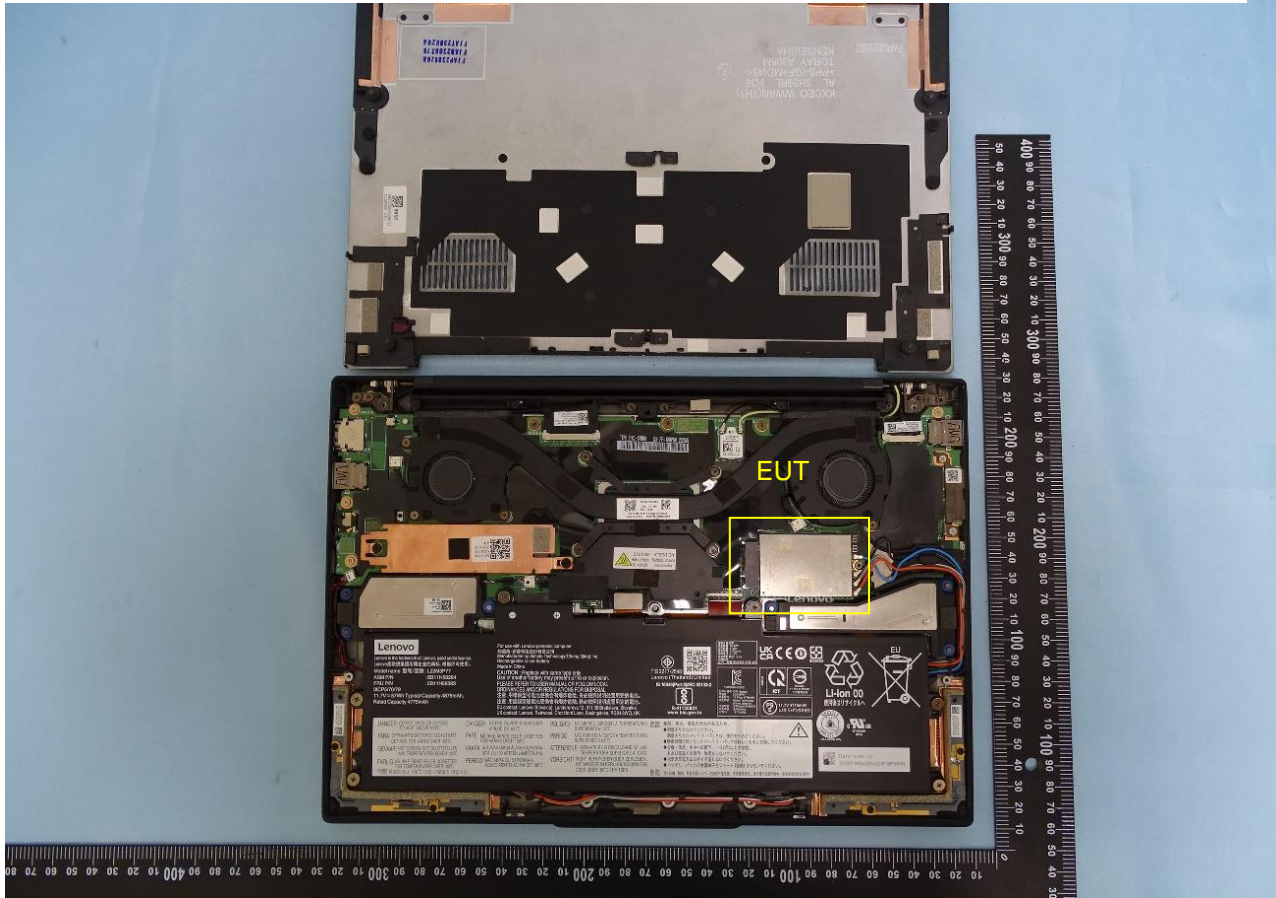

3. Internal Photograph of the Host

Amphenol and AWAN Antenna

Host with WWAN Module (RM520N-GL), WLAN Module (AX211D2W) and NFC Module (T77H747)

NFC Module (T77H747)

Host with WWAN Module (RM520N-GL), WLAN Module (BE200D2W) and NFC Module (T77H747)

NFC Module (T77H747)

WWAN Main and MIMO 1 Antenna for Amphenol Antenna

WWAN Aux., MIMO 2 and GNSS Antenna for Amphenol Antenna

WLAN Main Antenna for Amphenol Antenna

WLAN Aux. and Bluetooth Antenna for Amphenol Antenna