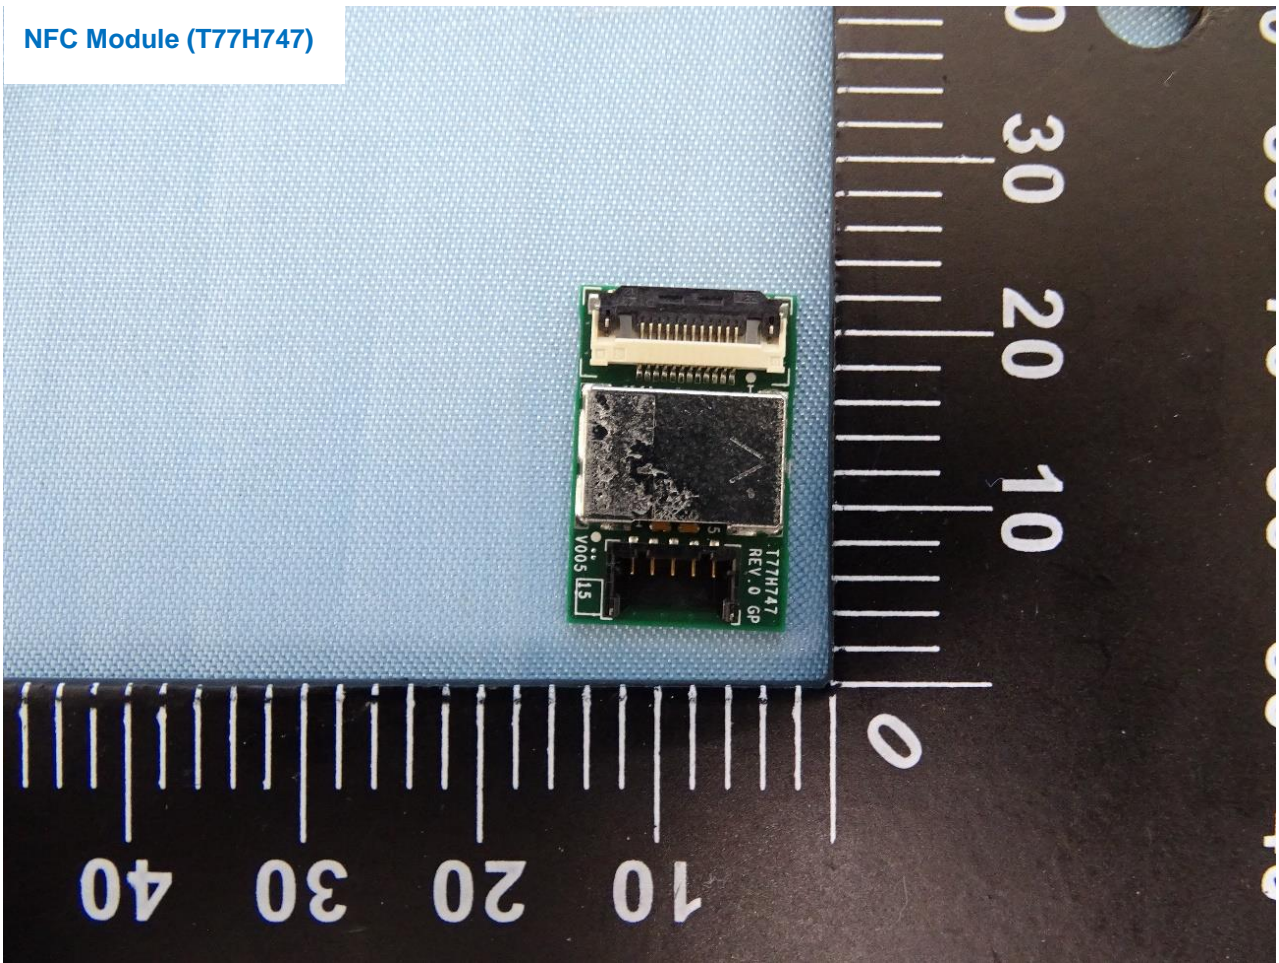

3. Internal Photograph of the Host

Amphenol and AWAN Antenna

Host with WWAN Module (RM520N-GL), WLAN Module (AX211D2W) and NFC Module (T77H747)

NFC Module (T77H747)

Host with WWAN Module (RM520N-GL), WLAN Module (BE200D2W) and NFC Module (T77H747)

NFC Module (T77H747)

WWAN Main and MIMO 1 Antenna for Amphenol Antenna

WWAN Aux., MIMO 2 and GNSS Antenna for Amphenol Antenna

WLAN Main Antenna for Amphenol Antenna

WLAN Aux. and Bluetooth Antenna for Amphenol Antenna