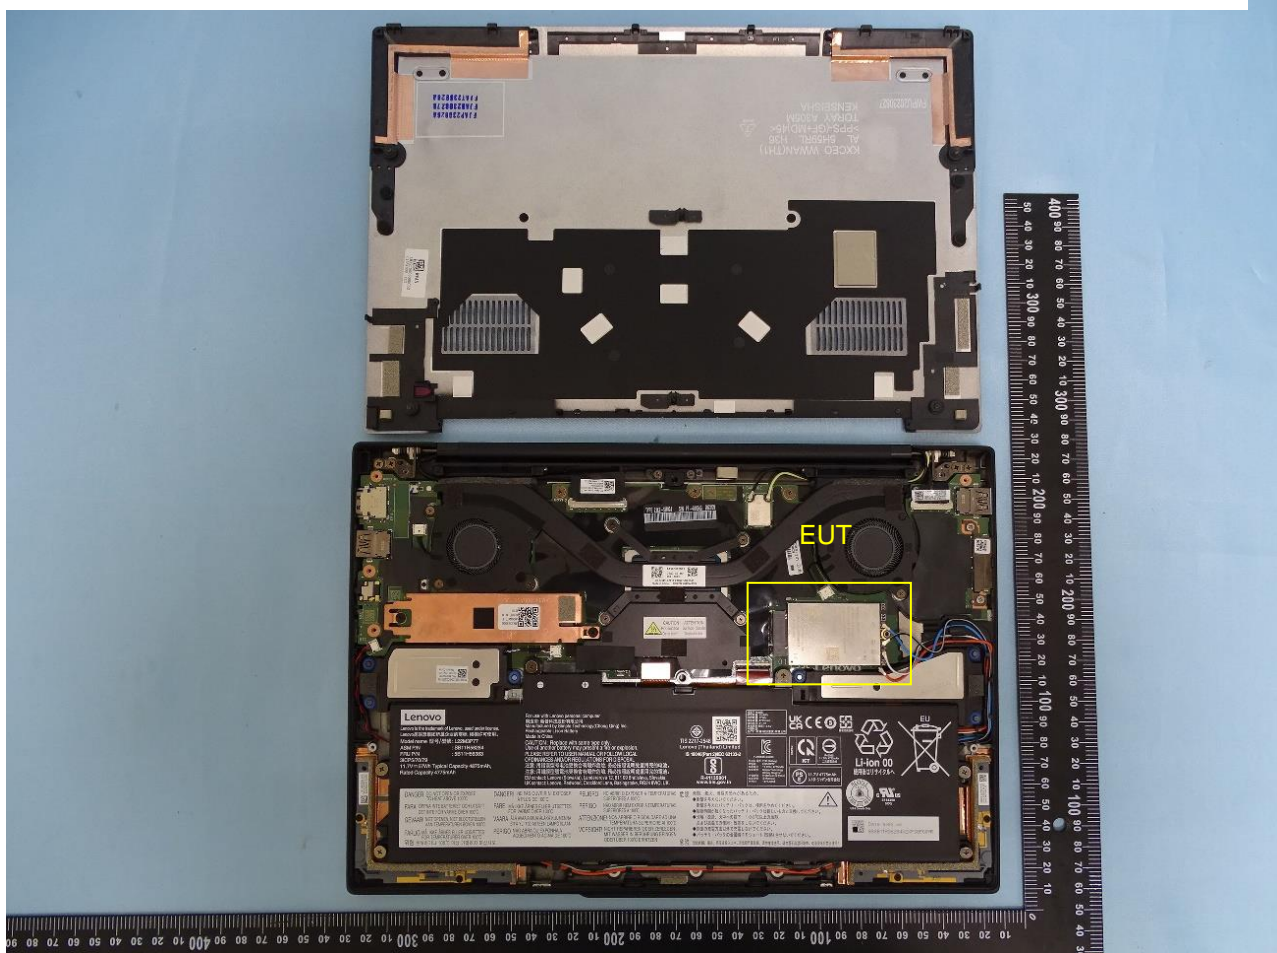

3. Internal Photograph of the Host

Amphenol and AWAN Antenna

Host with WWAN Module (RM520N-GL), WLAN Module (AX211D2W) and NFC Module (T77H747)

NFC Module (T77H747)

Host with WWAN Module (RM520N-GL), WLAN Module (BE200D2W) and NFC Module (T77H747)

NFC Module (T77H747)

WWAN Main and MIMO 1 Antenna for Amphenol Antenna

WWAN Aux., MIMO 2 and GNSS Antenna for Amphenol Antenna

WLAN Main Antenna for Amphenol Antenna

WLAN Aux. and Bluetooth Antenna for Amphenol Antenna