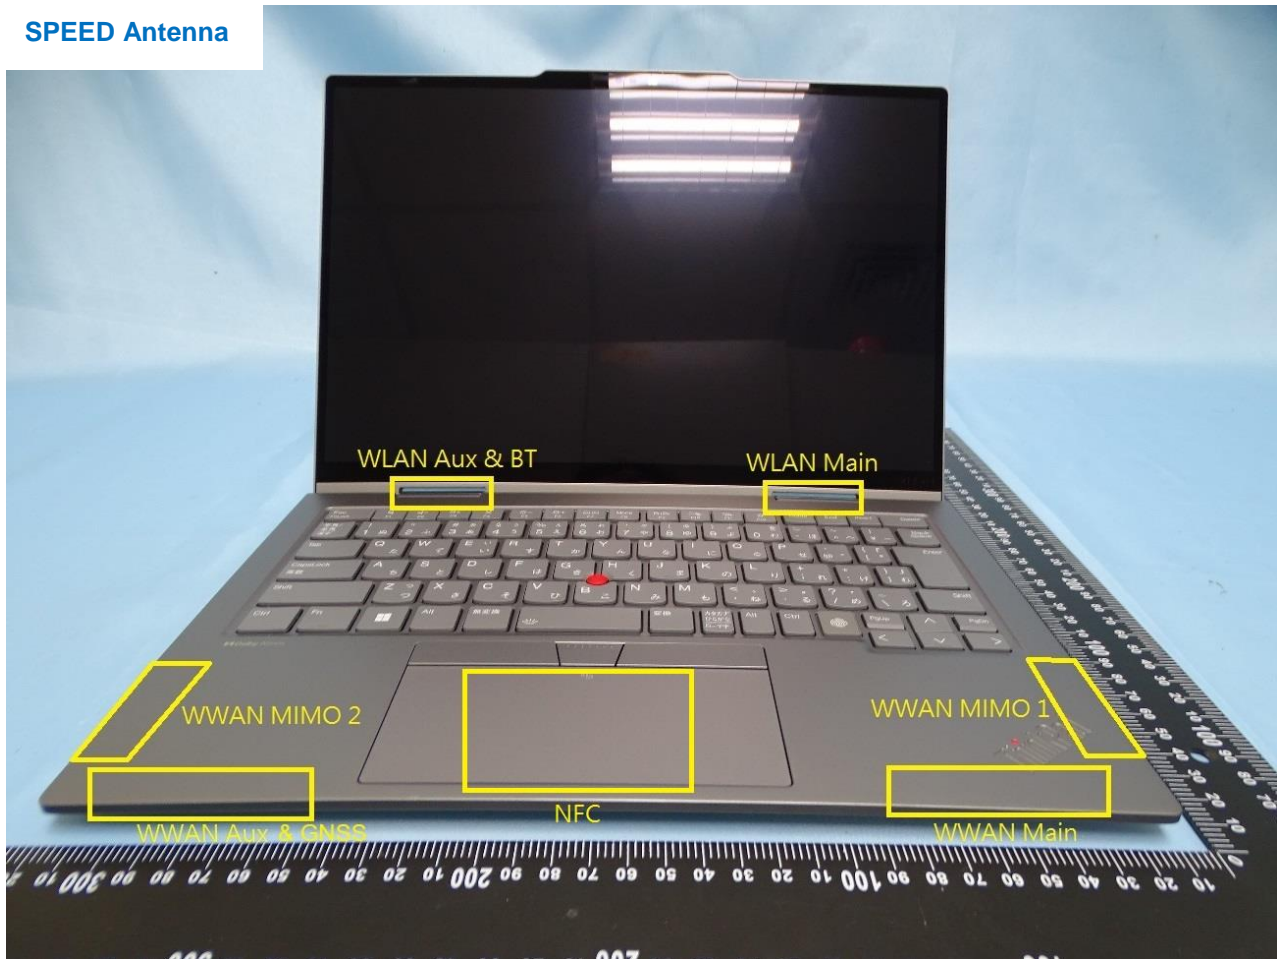

SPEED Antenna