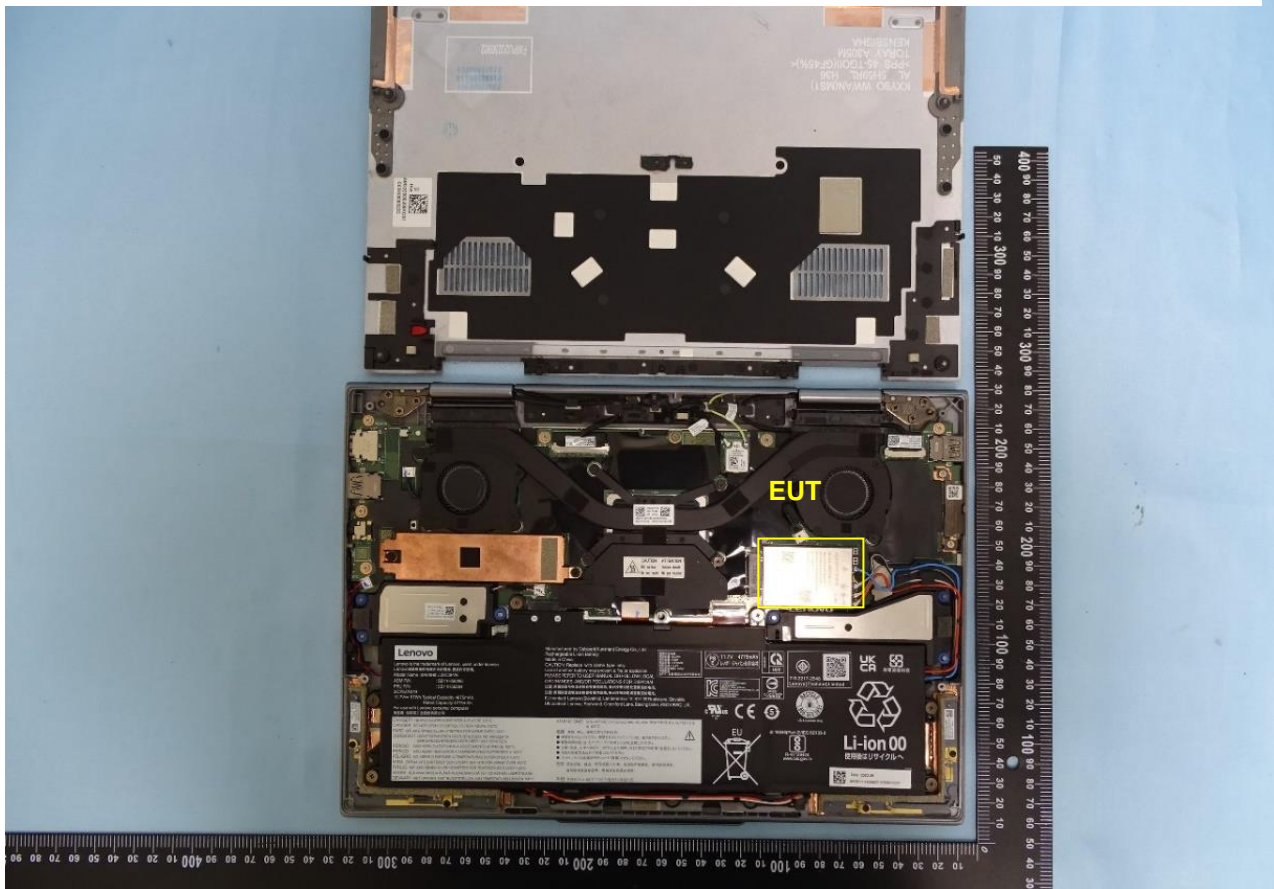

3. Internal Photograph of the Host

Host with WWAN Module (RM520N-GL), WLAN Module (AX211D2W) and NFC Module (T77H747)

Host with WWAN Module (RM520N-GL), WLAN Module (BE200D2W) and NFC Module (T77H747)

WLAN Module (AX211D2W)

WLAN Module (BE200D2W)

NFC Module (T77H747)

WWAN Main Antenna

WWAN Aux. and GNSS Antenna

WWAN MIMO 1 Antenna

WWAN MIMO 2 Antenna

WLAN Main Antenna

WLAN Aux. and Bluetooth Antenna