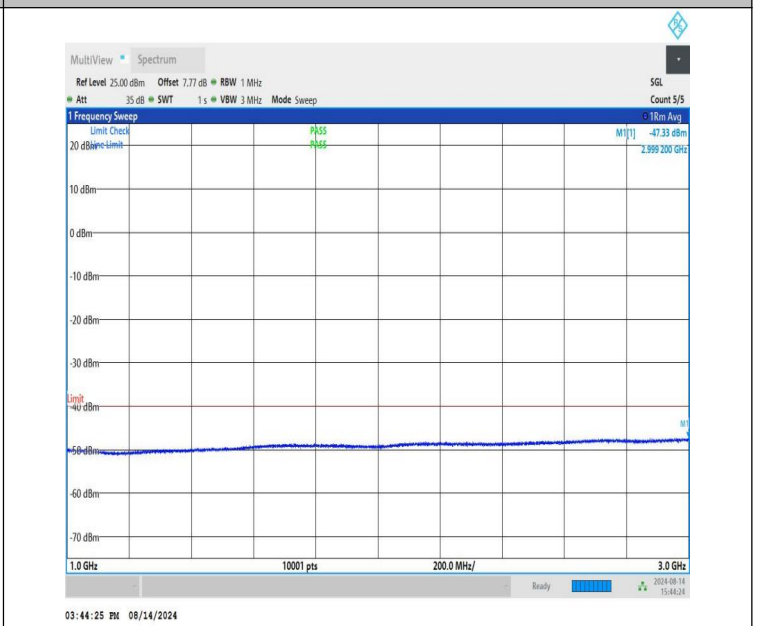

NTNV-n48-PC3-30-20-L-CP-QPSK-Edge_1RB_Left-0.15-30-PASS

NTNV-n48-PC3-30-20-L-CP-QPSK-Edge_1RB_Left-1000-3000-PASS