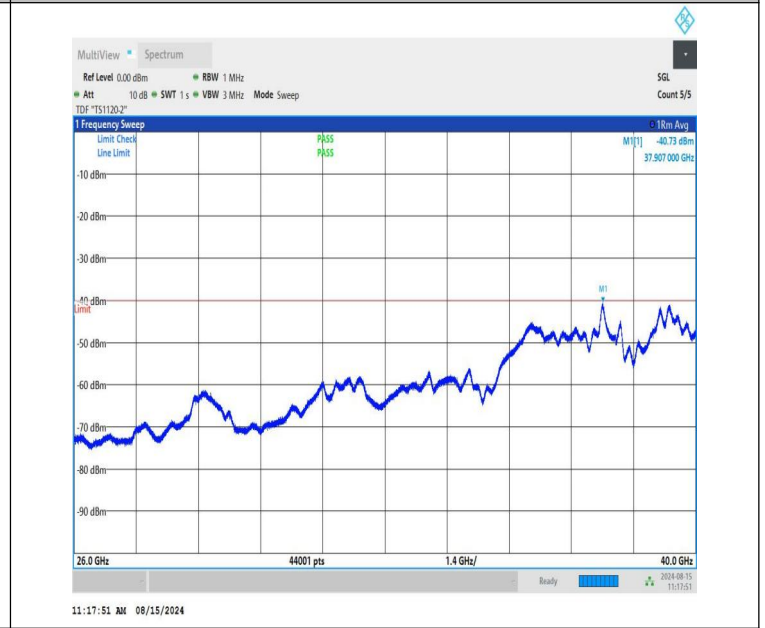

NTNV-n48-PC3-30-15-H-CP-QPSK-Edge_1RB_Right-3000-6000-PASS

NTNV-n48-PC3-30-15-H-CP-QPSK-Edge_1RB_Right-26000-40000-PASS