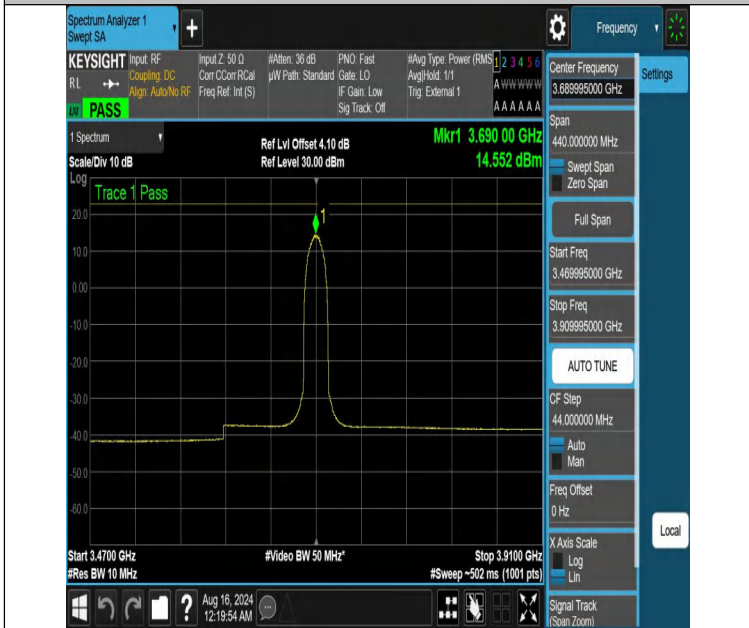

NTNV-DC_13A_n48A-PC3-30-5+20-M+H-N/A-N/A-CP-256QAM-E
dge_1RB_Left-3469.995-3909.995-PASS

NTNV-DC_13A_n48A-PC3-30-5+20-M+H-N/A-N/A-CP-256QAM-In
ner_Full-3469.995-3909.995-PASS