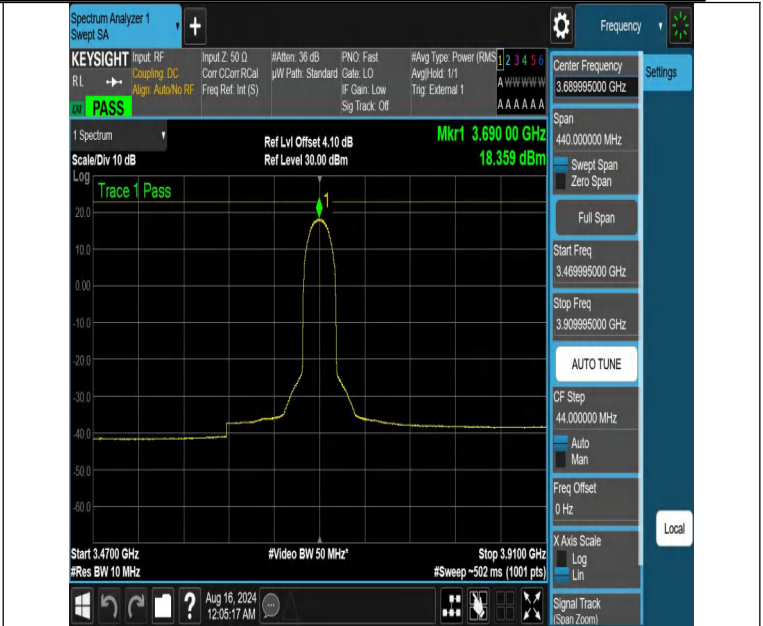

NTVN-DC_13A_n48A-PC3-30-5+20-M+H-N/A-N/A-DFT-PI2BPSK-Edge_1RB_Right-3469.995-3909.995-PASS

NTNV-DC_13A_n48A-PC3-30-5+20-M+H-N/A-N/A-DFT-QPSK-Outer_Full-3469.995-3909.995-PASS