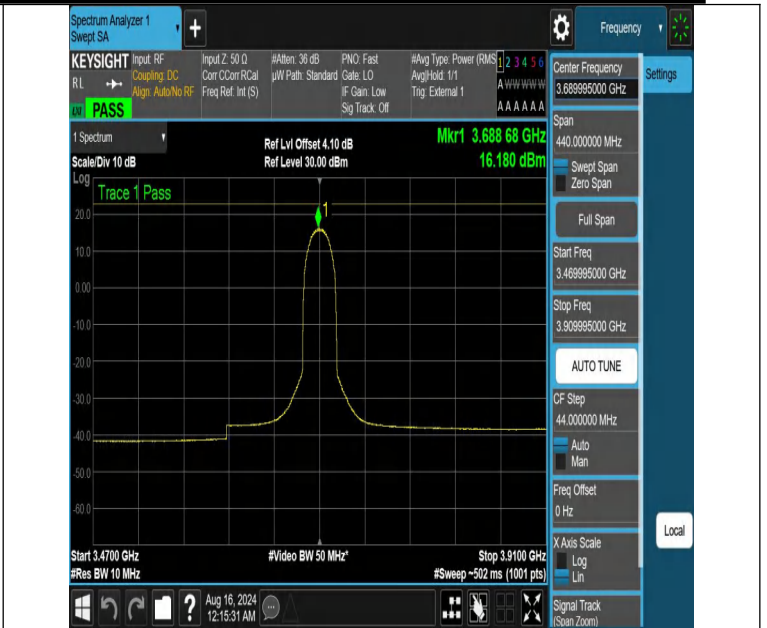

NTVN-DC\_13A\_n48A-PC3-30-5+20-M+H-N/A-N/A-CP-QPSK-Inner\_Full-3469.995-3909.995-PASS

NTVN-DC\_13A\_n48A-PC3-30-5+20-M+H-N/A-N/A-CP-QPSK-Edge\_1RB\_Right-3469.995-3909.995-PASS

NTNV-DC\_13A\_n48A-PC3-30-5+20-M+H-N/A-N/A-CP-16QAM-Edge\_1RB\_Left-3469.995-3909.995-PASS