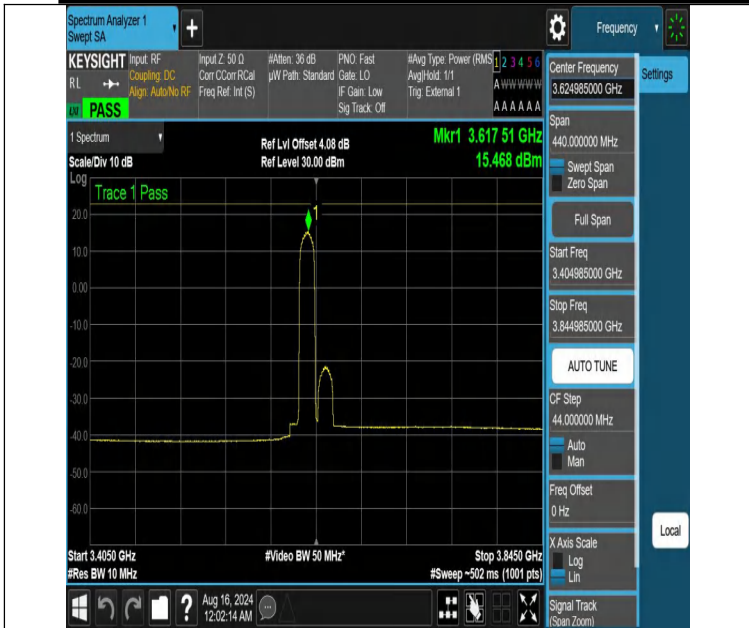

NTNV-DC_13A_n48A-PC3-30-5+20-M+M-N/A-N/A-CP-64QAM-Inner_Full-3404.985-3844.985-PASS

NTVN-DC_13A_n48A-PC3-30-5+20-M+M-N/A-N/A-CP-256QAM-E
dge_1RB_Left-3404.985-3844.985-PASS