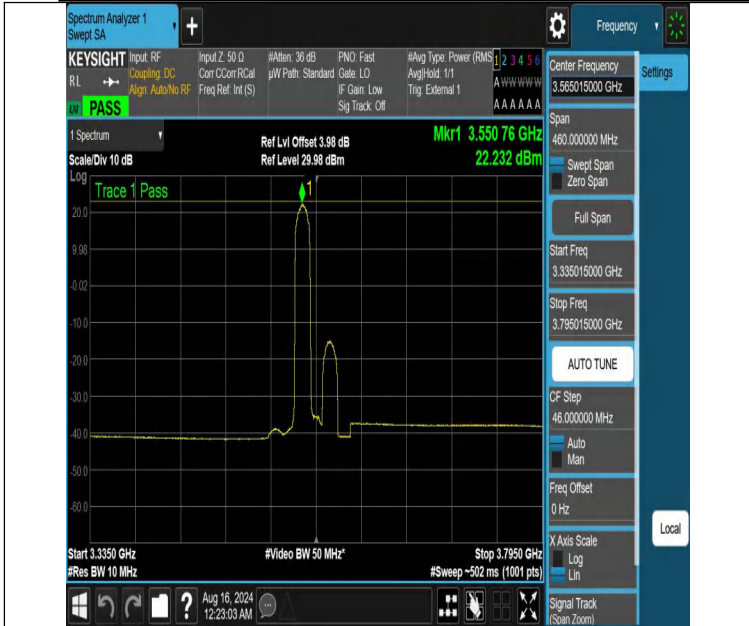

NTNV-DC_13A_n48A-PC3-30-5+20-M+H-N/A-N/A-CP-256QAM-In
ner_Full-3469.995-3909.995-PASS

NTNV-DC_13A_n48A-PC3-30-5+30-M+L-N/A-N/A-DFT-PI2BPSK-Edge_1RB_Left-3335.015-3795.015-PASS