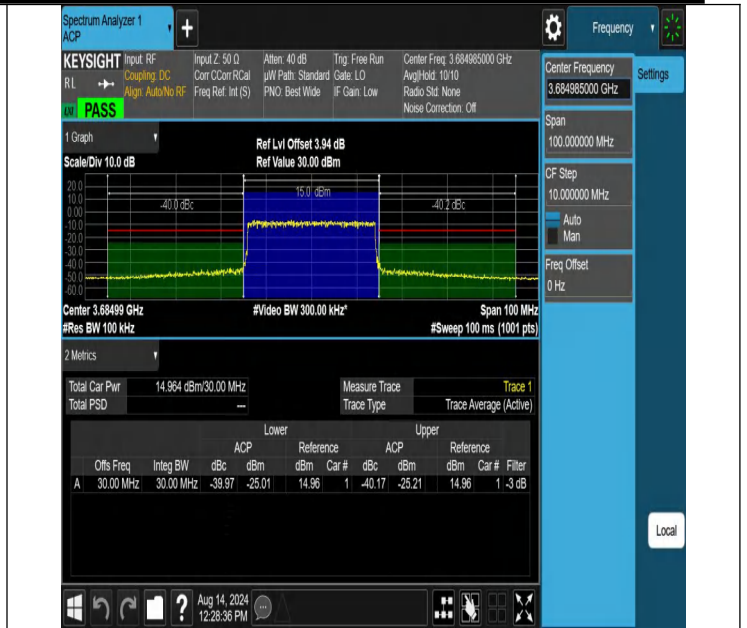

NTNV-N48-PC3-30-30-H-CP-256QAM-Outer_Full-Ant1-PASS