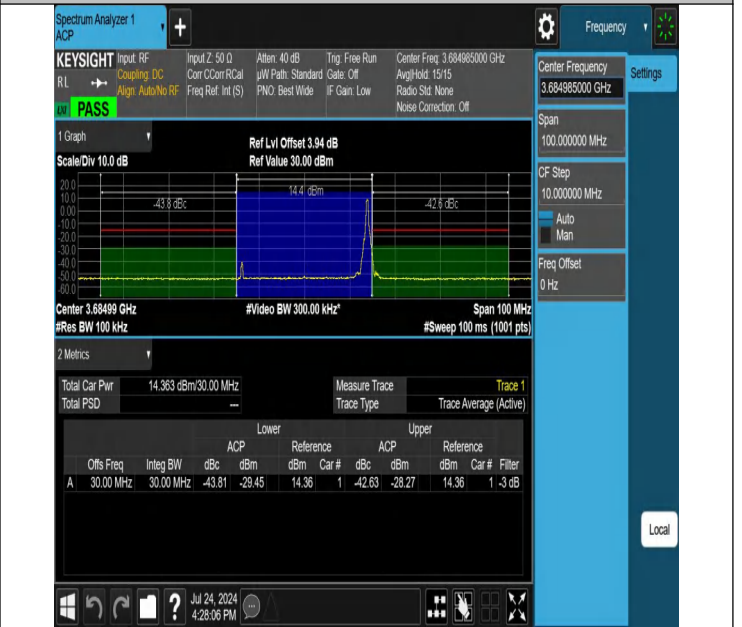

S

NTVN-N48-PC3-30-30-L-CP-256QAM-Outer_Full-Ant1-PASS

NTVN-N48-PC3-30-30-H-DFT-PI2BPSK-Outer_Full-Ant1-PASS

NTVN-N48-PC3-30-30-H-DFT-PI2BPSK-Outer_Full-Ant1-PASS

NTVN-N48-PC3-30-30-H-DFT-PI2BPSK-Edge_1RB_Right-Ant1-PASS