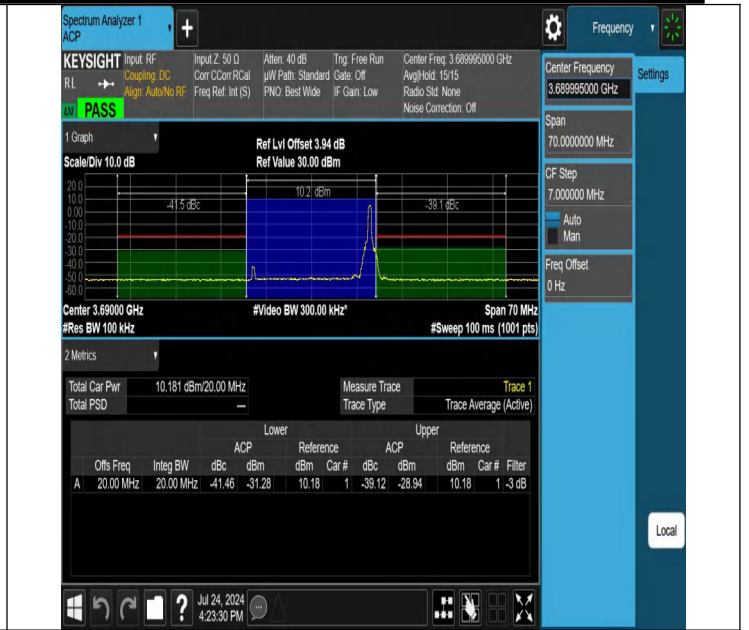

NTNV-N48-PC3-30-20-H-CP-64QAM-Edge_1RB_Right-Ant1-PASS