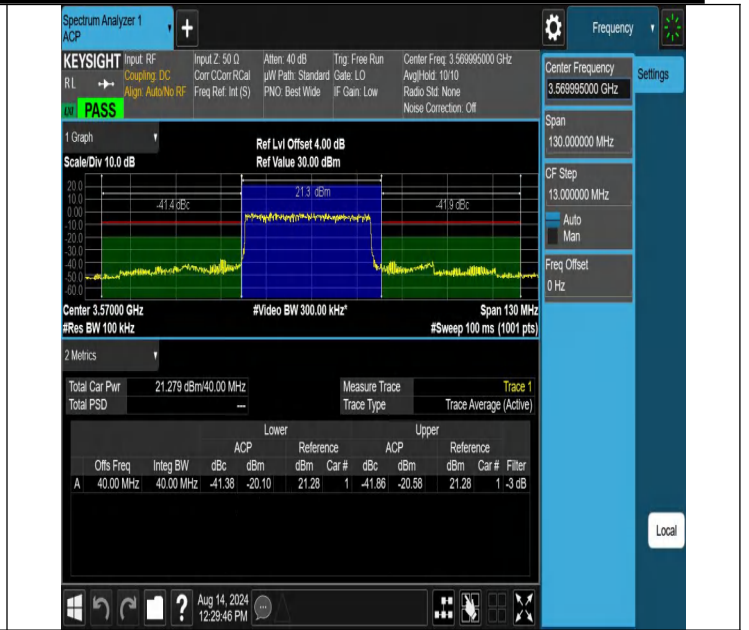

NTNV-N48-PC3-30-40-L-DFT-PI2BPSK-Outer_Full-Ant1-PASS