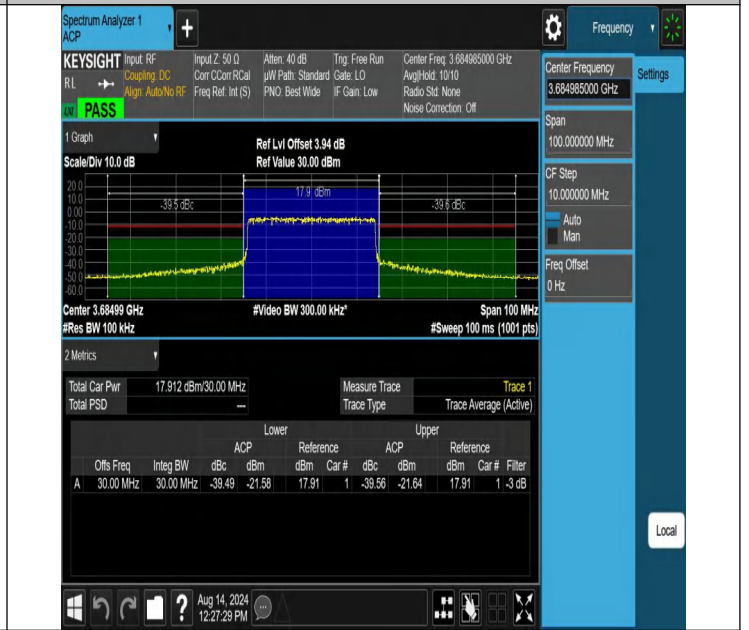

NTNV-N48-PC3-30-30-H-CP-64QAM-Outer_Full-Ant1-PASS